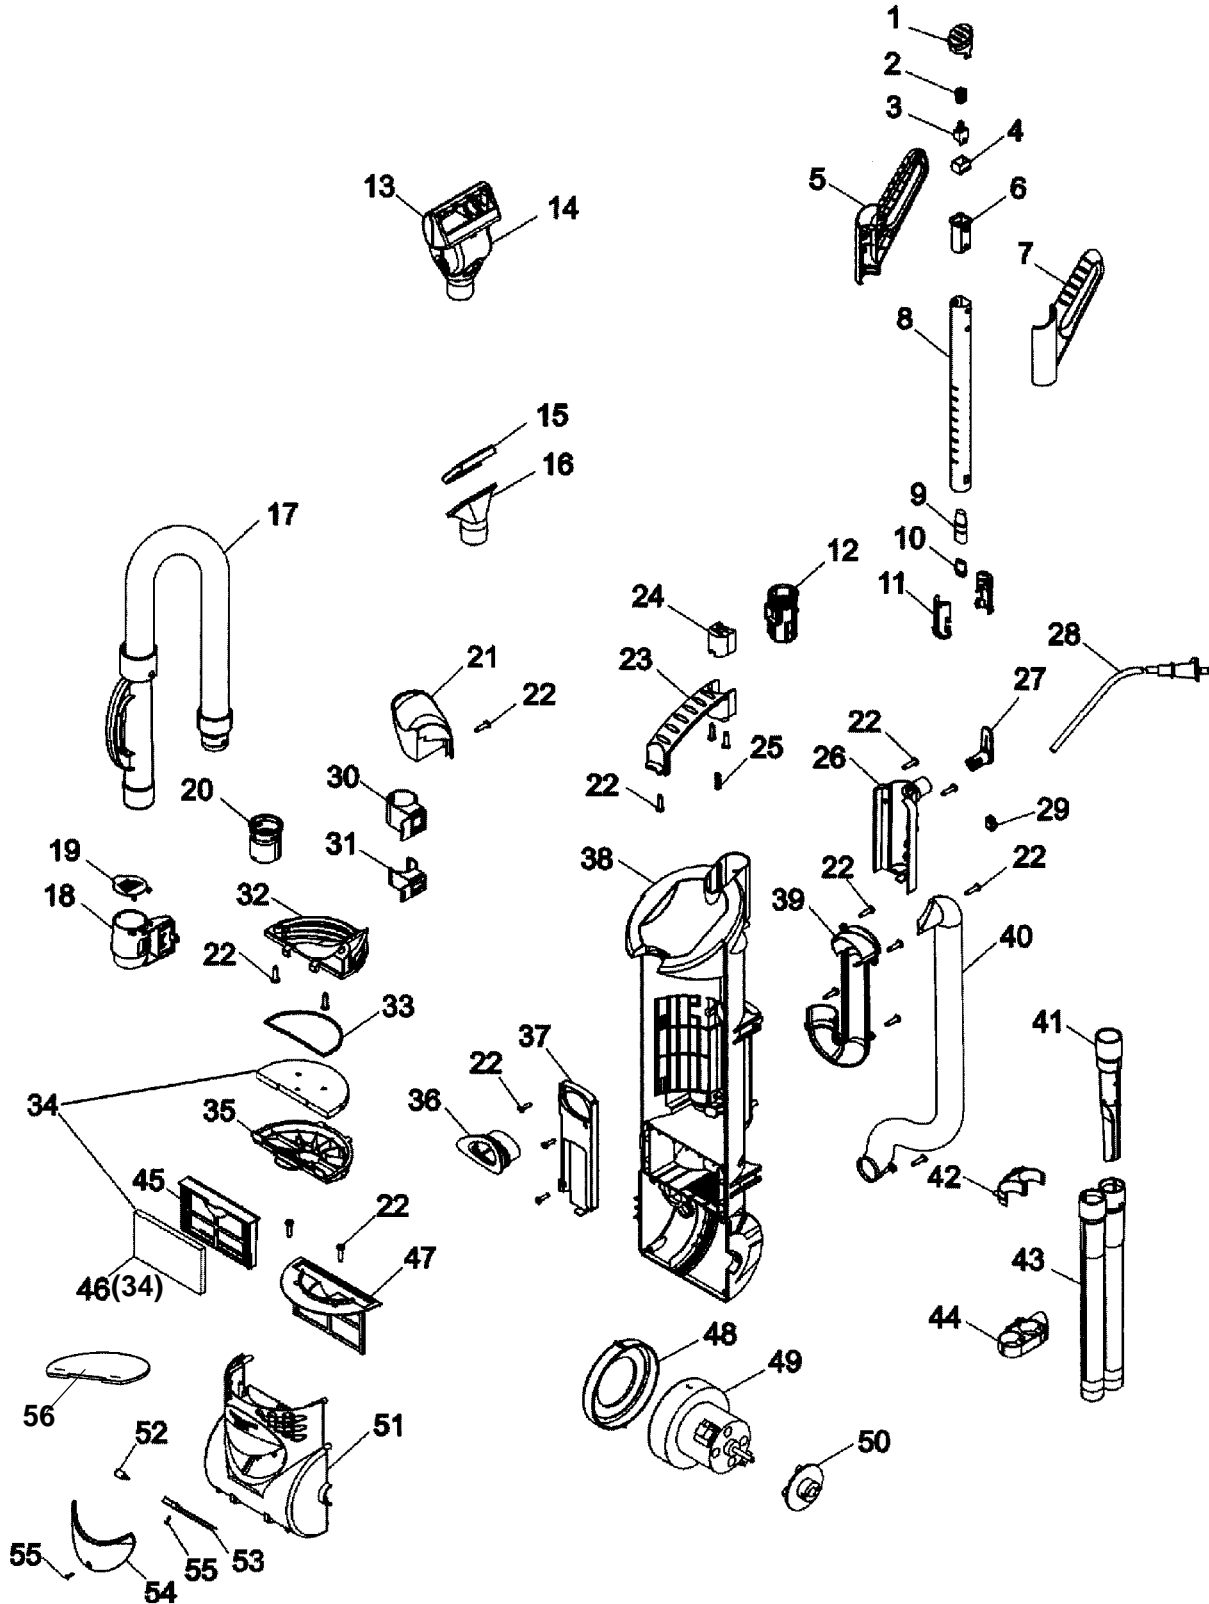

FUSION™

Power Max MACH³

ASSEMBLY SCHEMATIC

U5180-900
U5180-910
U5182-900
U5183-900
U5185-900
UH70005B

FUSION™

Power Max MACH³

PART LISTING

ITEM	PART NUMBER	MODELS To FIT	PART DESCRIPTION
1	H-93001707	ALL	SWITCH BUTTON
	H-93002352	U5185-900	SWITCH BUTTON - PURPLE
2	H-93001706	ALL	SWITCH BUTTON SPRING
3	H-93001705	ALL	SWITCH
4	H-93001703	ALL	SWITCH HOLDER
5	H-93001699	ALL	HANDLE - LEFT PURPLE
	H-93002350	U5185-900	HANDLE - LEFT GRAPHITE SILVER METTALIC
6	H-93001702	ALL	SWITCH SLEEVE
7	H-93001704	ALL	HANDLE - RIGHT PURPLE
	H-93002351	U5185-900	HANDLE - RIGHT GRAPHITE SILVER METALLIC
8	H-93001698	ALL	TELESCOPING TUBE
9	H-93001717	ALL	FEMALE CONNECTOR
10	H-93001700	ALL	MALE CONNECTOR
11	H-93001701	ALL	FIXING PLATE - MALE CONNECTOR
12	H-93001697	ALL	HANDLE SLEEVE
13	H-93001712	ALL	UPPER HOUSING
14	H-49129032	ALL	TURBINE HAND TOOL
15	H-93001716	ALL	BRUSH - REMOVABLE
16	H-93001715	ALL	FURNITURE NOZZLE
17	H-93001710	ALL	HOSE ASSEMBLY
18	H-93001657	ALL	LOWER HOSE HOLDER
	H-93002331	U5185-900	LOWER HOSE HOLDER - MAG GRAY
19	H-93001658	ALL	DEBRIS DOOR
20	H-93001690	ALL	ADAPTOR
21	H-93001711	ALL	UPPER HOSE HOLDER
	H-93002354	U5185-900	UPPER HOSE HOLDER - MAG GRAY
22	H-93001728	ALL	SCREW - SELF TAPPING
23	H-93001696	U5180-900, U5180-910	CARRY HANDLE - RED
	H-93002321	U5182-900, U5183-900	CARRY HANDLE - MYSTIC LIME GREEN
	H-93002349	U5185-900	CARRY HANDLE - PURPLE
24	H-93001708	U5180-900, U5180-910	HANDLE RELEASE BUTTON - RED
	H-93002322	U5182-900, U5183-900	HANDLE RELEASE BUTTON - LIME GREEN
	H-93002353	U5185-900	HANDLE RELEASE BUTTON - PURPLE
25	H-93001709	ALL	HANDLE RELEASE BUTTON SPRING
26	H-93001695	ALL	HANDLE COVER
	H-93002348	U5185-900	HANDLE COVER - GRAPHITE SILVER
27	H-93001694	ALL	CORD HOOK
	H-93002347	U5185-900	CORD HOOK - GRAPHITE GRAY
28	H-93001718	ALL	POWER CORD