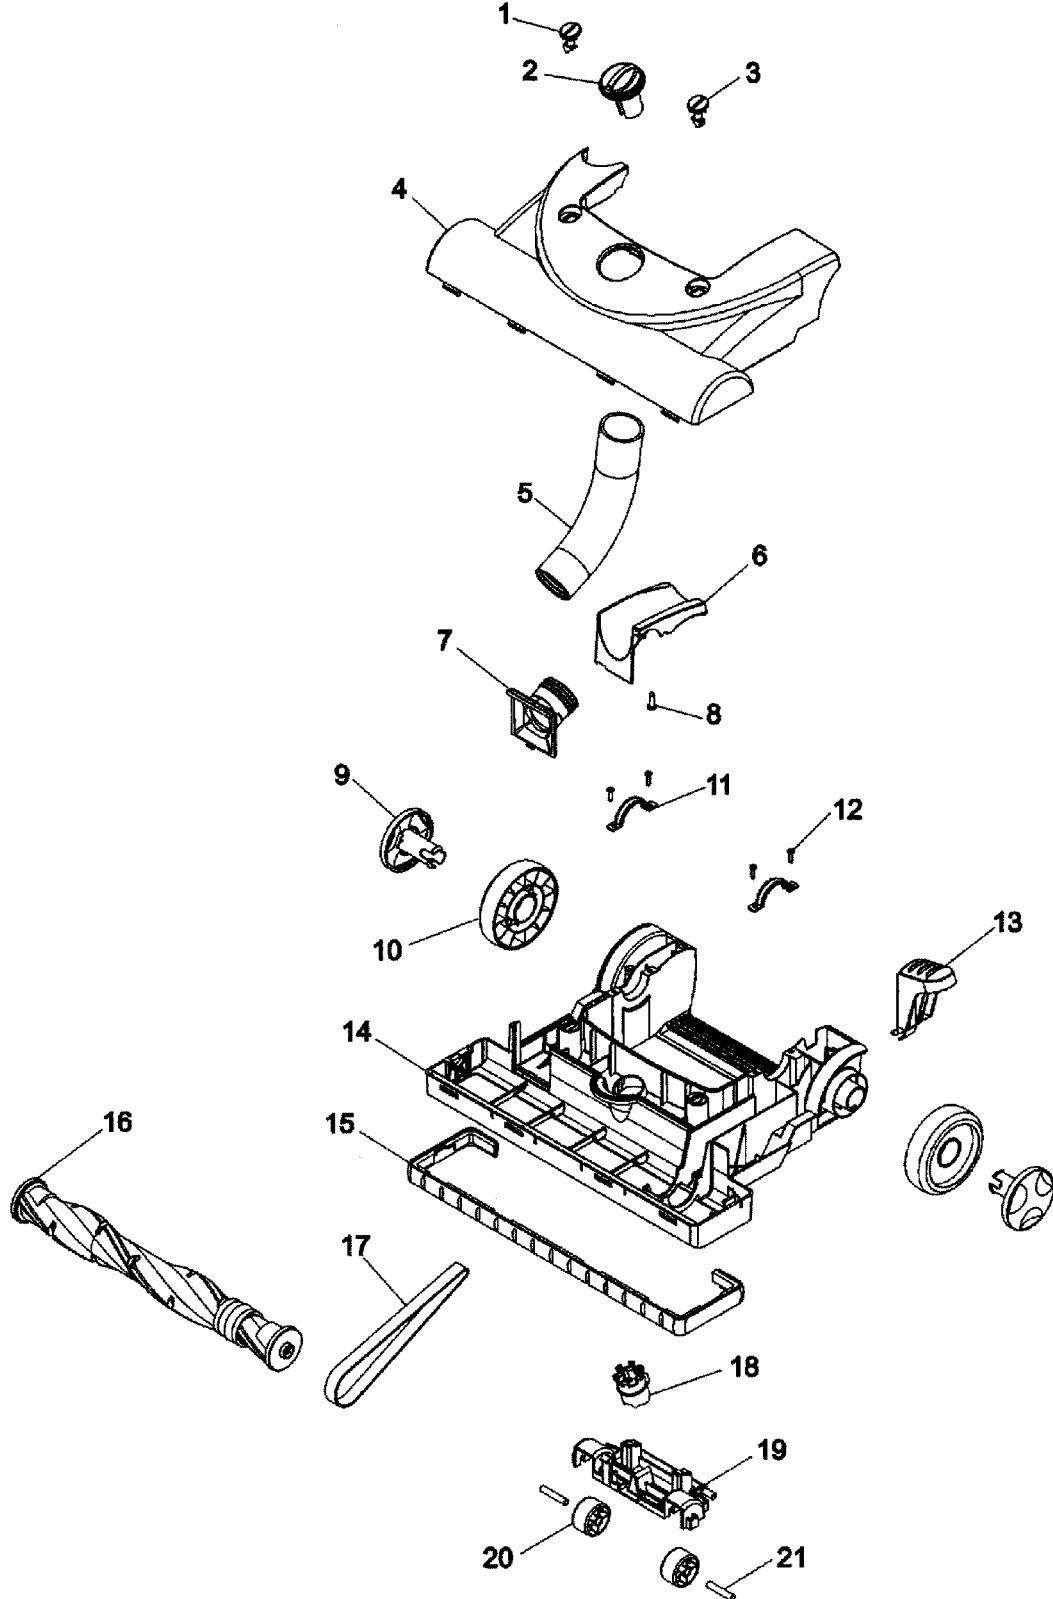

FUSION™

Power Max MACH³

ASSEMBLY SCHEMATIC

FUSION™

Power Max MACH³

PART LISTING

ITEM	PART NUMBER	MODELS TO FIT	PART DESCRIPTION
1	H-93001662	ALL	HOOD RETAINER - LEFT
	H-93002333	U5185-900	HOOD RETAINER - LEFT GRAPHITE GRAY
2	H-93001667	U5180-900, U5180-910	HEIGHT ADJUSTMENT KNOB - RED
	H-93002317	U5182-900, U5183-900	HEIGHT ADJUSTMENT KNOB - LIME GRN
	H-93002336	U5185-900	HEIGHT ADJUSTMENT KNOB - PURPLE
3	H-93001668	ALL	HOOD RETAINER - RIGHT
	H-93002337	U5185-900	HOOD RETAINER - RIGHT GRAPHITE GRAY
4	H-93001669	ALL	HOOD / NOZZLE COVER - PURPLE / RED
	H-93002338	U5185-900	HOOD / NOZZLE COVER - GRAPHITE GRAY / PURPLE
5	H-93001654	ALL	LOWER HOSE
6	H-93001665	ALL	REAR COVER - MAIN BODY
	H-93002335	U5185-900	REAR COVER - MAIN BODY - SILVER
7	H-93001655	ALL	INLET DUCT
8	H-93001729	ALL	SCREW - SELF TAPPING
9	H-93001673	U5180-900, U5180-910	REAR WHEEL HUB - RED
	H-93002319	U5182-900, U5183-900	REAR WHEEL HUB - MYSTIC LIME GREEN
	H-93002340	U5185-900	REAR WHEEL HUB - PURPLE
10	H-93001672	ALL	REAR WHEEL
11	H-93001663	ALL	TRUNNION
12	H-93001729	ALL	SCREW - SELF TAPPING
13	H-93001664	U5180-900, U5180-910	HANDLE RELEASE PEDAL - RED
	H-93002316	U5182-900, U5183-900	HANDLE RELEASE PEDAL - LIME GREEN
	H-93002334	U5185-900	HANDLE RELEASE PEDAL - PURPLE
14	H-93001666	ALL	MAIN BODY
15	H-93001670	U5180-900, U5180-910	FURNITURE GUARD - RED
	H-93002318	U5182-900, U5183-900	FURNITURE GUARD - MYSTIC LIME GREEN
	H-93002339	U5185-900	FURNITURE GUARD - PURPLE
16	H-48414132	ALL	AGITATOR / BRUSH ROLL 15"
	H-48414115	ALL	AGITATOR / BRUSH ROLL 15"
17	H-38528040	ALL	BELT
18	H-93001671	ALL	HEIGHT ADJUSTMENT CAM
19	H-93001674	ALL	FRONT WHEEL CARRIAGE
20	H-93001675	ALL	FRONT WHEEL
21	H-93001676	ALL	FRONT WHEEL SHAFT

U5180-900
U5180-910
U5182-900
U5183-900
U5185-900
UH70005B