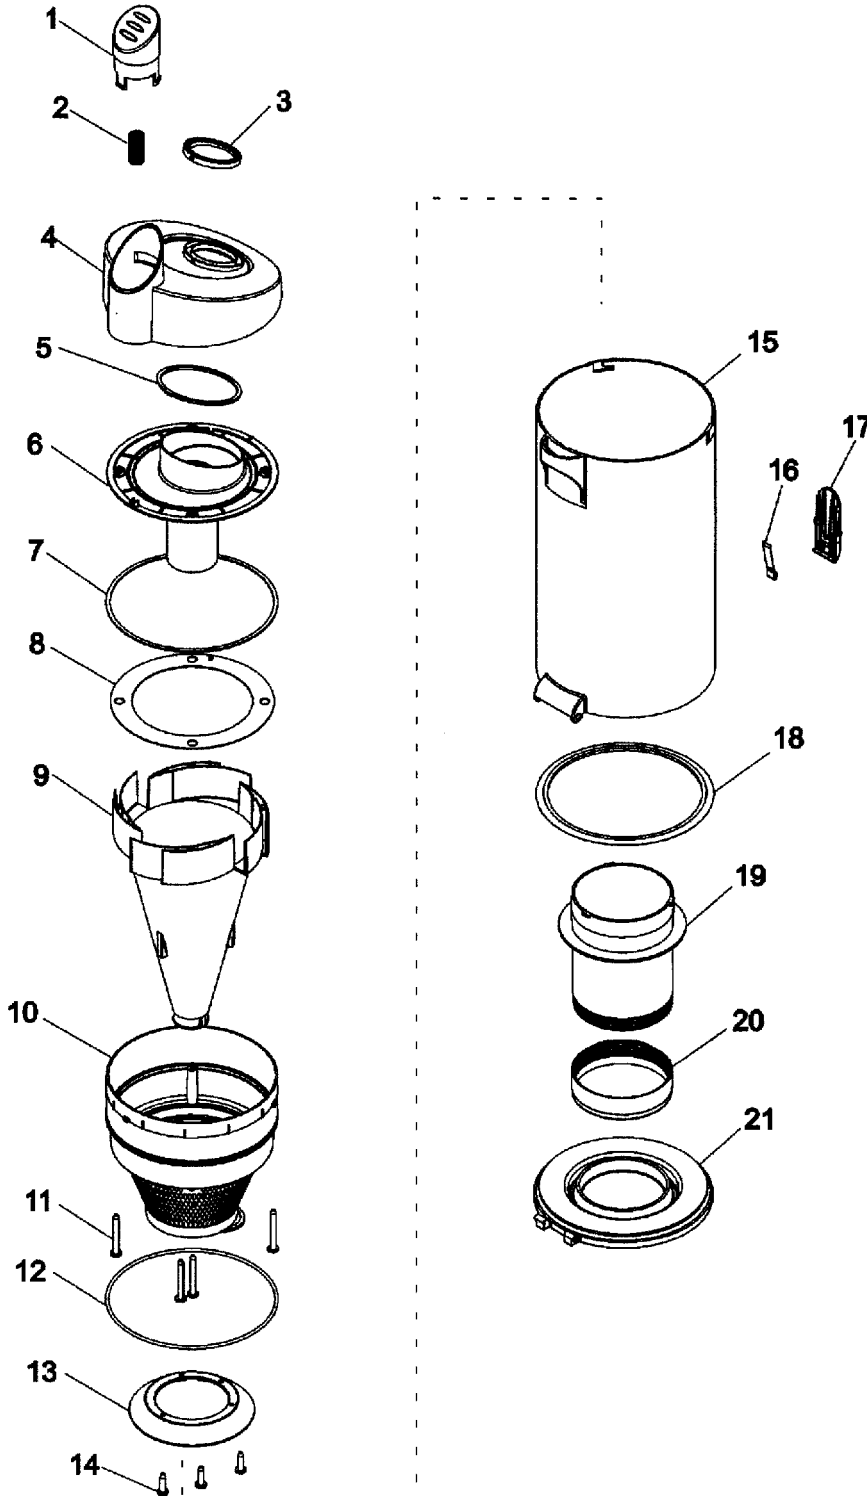

U5180-900
U5180-910
U5182-900
U5183-900
U5185-900
UH70005B