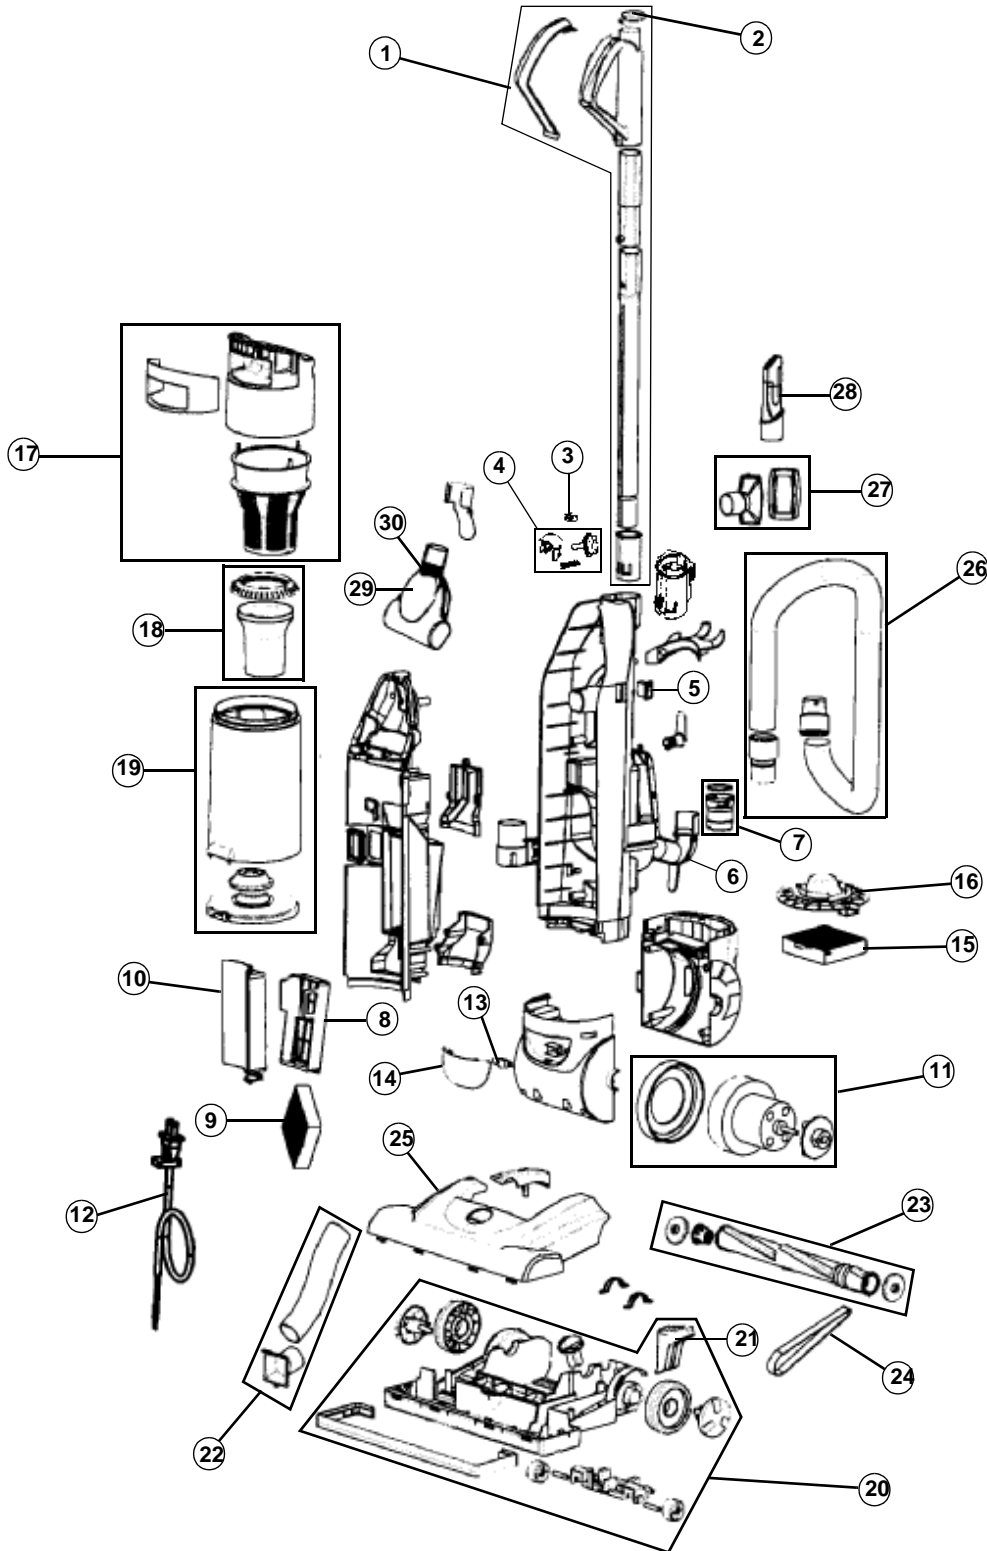

## ASSEMBLY SCHEMATIC

UH70055

**TURBO  
CYCLONIC**

PART LISTING

Item	Part Number	Models To Fit	Part Description
1	304239001	UH70055	HANDLE ASSEMBLY
2	522587001	UH70055	HANDLE CAP
3	673010001	UH70055	LOCKING PIN ASSEMBLY
4	3042420001	UH70055	HANDLE RELEASE BUTTON AND SPRING SET
5	760466001	UH70055	SWITCH
6	522588001	UH70055	DUCT COVER
7	522589001	UH70055	LOWER HOSE CONNECTOR WITH GASKET
8	2JZ0475000	UH70055	AIR INLET FILTER FRAME ASSEMBLY
9	1JZ0485000	UH70055	AIR INLET FOAM FILTER
10	522591001	UH70055	AIR INLET FILTER COVER
11	2JZ0300000	UH70055	MOTOR ASSEMBLY
12	1JZ0565000	UH70055	POWER CORD
13	27313107	UH70055	LIGHT BULB
14	1JZ0310000	UH70055	LENS COVER
15	304242001	UH70055	EXHAUST HEPA FILTER
16	304243001	UH70055	EXHAUST FILTER COVER
17	304244001	UH70055	DIRT CIP LID WITH CYCLONE ASSEMBLY
18	522592001	UH70055	INNER DIRT CUP LOWER TUBE WITH SKIRT
19	304245001	UH70055	DIRT CUP ASSEMBLY WITH DOOR
20	2JZ0150000	UH70055	NOZZLE BASE ASSEMBLY
21	522590001	UH70055	HANDLE RELEASE PEDAL
22	1JZ0205000	UH70055	LOWER HOSE WITH INLET DUCT
23	2JZ0220000	UH70055	BRUSH ROLL ASSEMBLY
24	1JZ0900000	UH70055	STYLE 20 BELT
25	304241001	UH70055	NOZZLE COVER
26	2JZ0580000	UH70055	UPPER HOSE ASSEMBLY
27	2JZ0610000	UH70055	DUST BRUSH ASSEMBLY
28	1KD1920000	UH70055	CREVICE TOOL
29	304246001	UH70055	TURBO TOOL ASSEMBLY
	1UTT020000	UH70055	BELT - TURBO TOOL
30	1UTT030000	UH70055	TURBO TOOL LOCK NUT RING