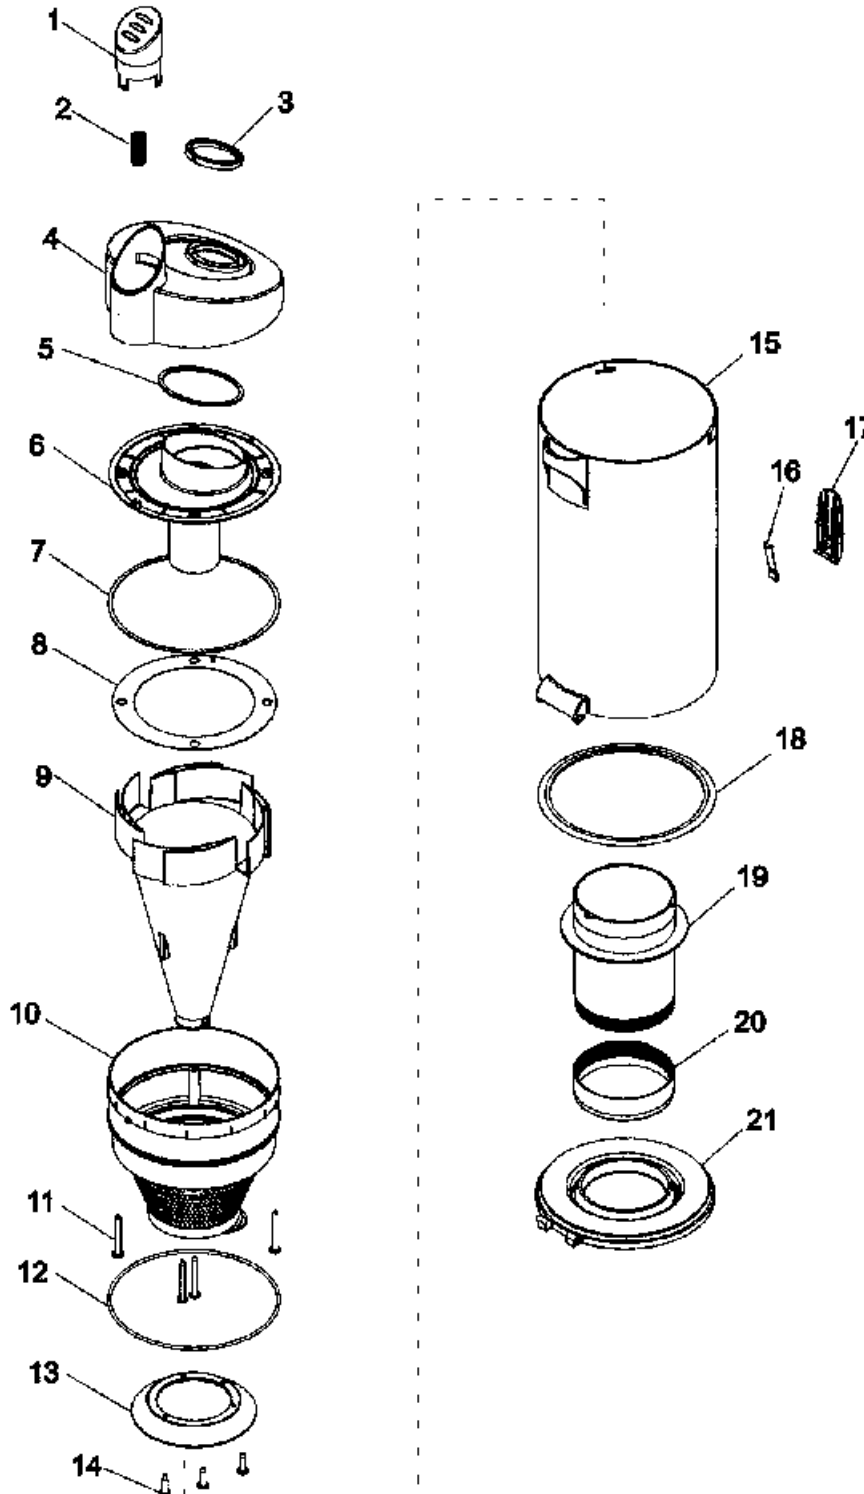

ASSEMBLY SCHEMATIC

MODEL No.

- U5180-900
- U5180-910
- U5182-900
- U5183-900
- U5185-900
- UH70005B
- UH70060
- UH70070