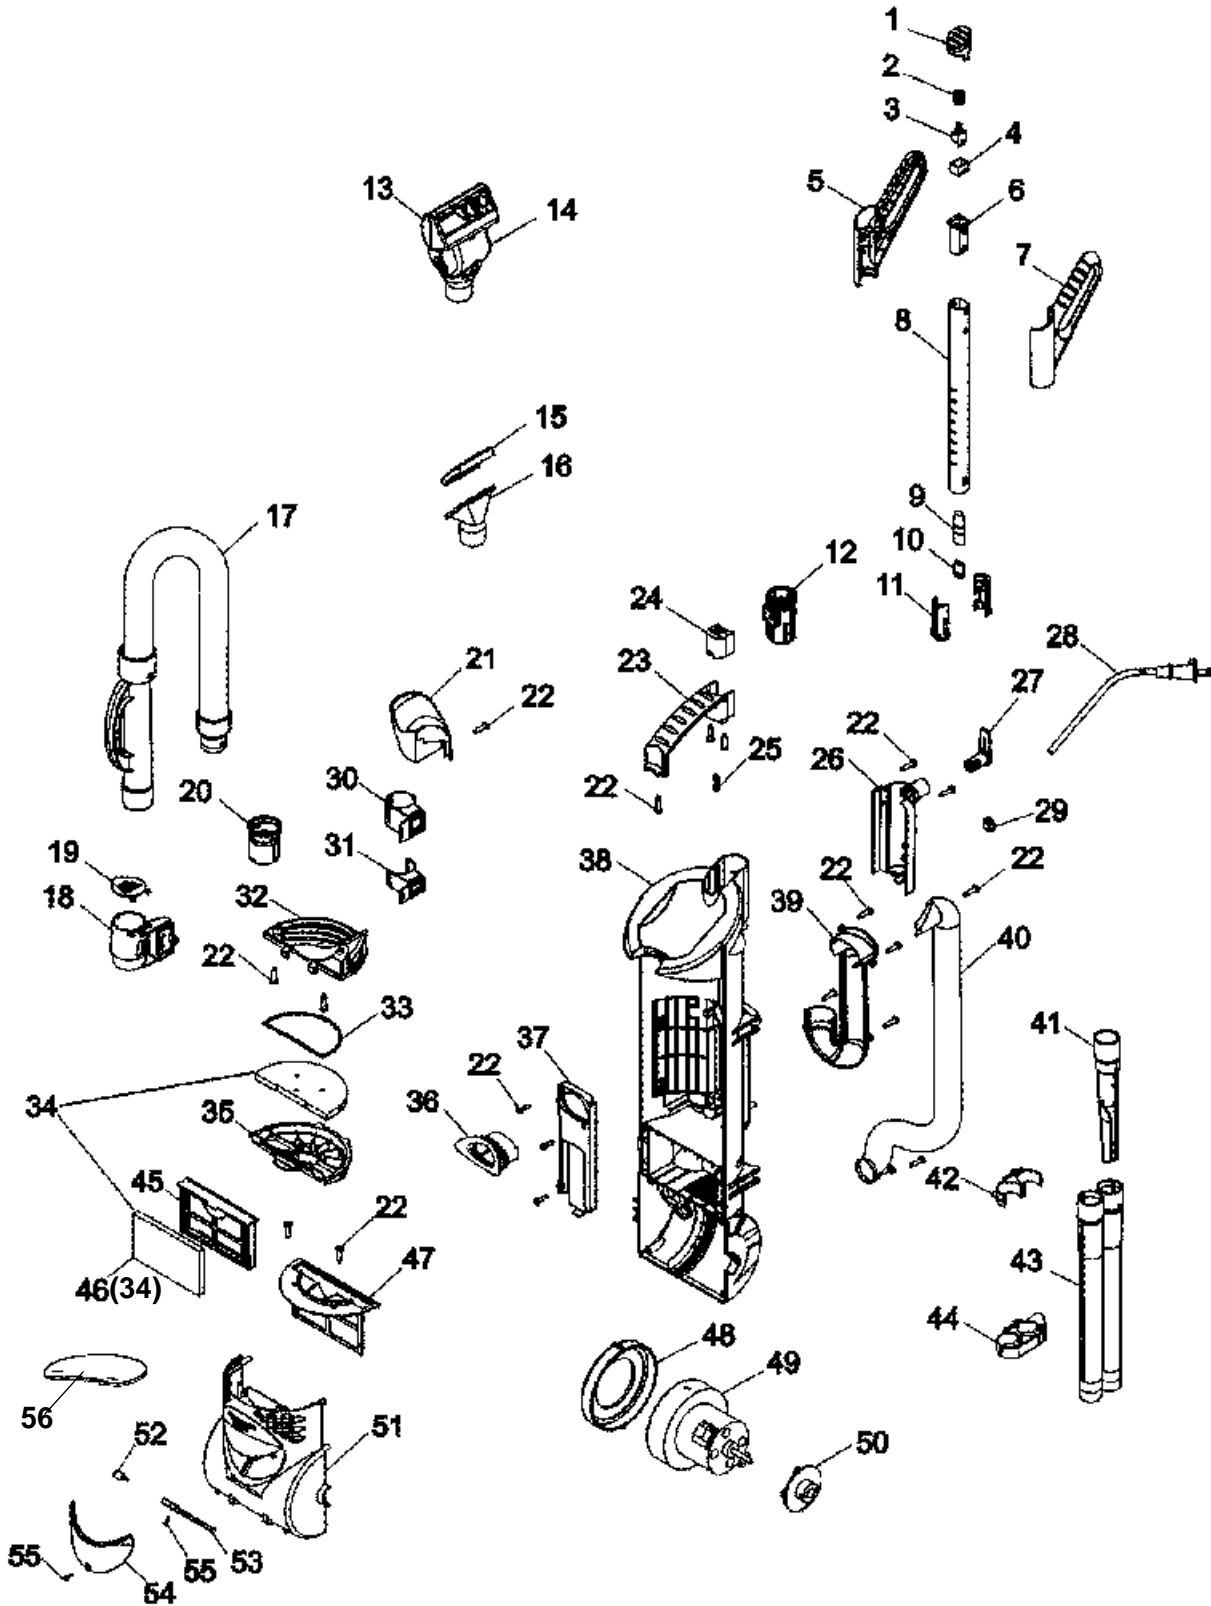

ASSEMBLY SCHEMATIC

MODEL NO.

- U5180-900
- U5180-910
- U5182-900
- U5183-900
- U5185-900
- UH70005B
- UH70060
- UH70070

FUSION™

Agility
CYCLONIC

CYCLONIC

bagless upright

Power Max

MACH³

PART LISTING

MODEL No.

ITEM	PART NUMBER	MODELS To FIT	PART DESCRIPTION
1	93001707	U5180900	SWITCH BUTTON - CYCLONE RED
		U5182900, U5183900	SWITCH BUTTON - MYSTIC LIME GREEN
	93002352	U5185900	SWITCH BUTTON - LEGACY PURPLE
	440001474	U5180910, UH70060	SWITCH BUTTON - MAGNESIUM GRAY
		UH70005B	SWITCH BUTTON - BUTTER YELLOW
	440001533	UH70070	SWITCH BUTTON - BRITE AQUA
2	93001706	ALL	SWITCH BUTTON SPRING
3	93001705	ALL	SWITCH
4	93001703	ALL	SWITCH HOLDER
5	93001699	U5180900, U5182900, U5183900	HANDLE - LEFT CYCLONE PURPLE
		U5180910	HANDLE - LEFT INTENSE BLUE
	93002350	U5185900	HANDLE - LEFT GRAPHITE SILVER METALLIC
		UH70005B	HANDLE - LEFT FERRARI RED
	440001475	UH70060	HANDLE - LEFT SATIN RED WINE
	440001534	UH70070	HANDLE - LEFT BLACK
6	93001702	ALL	SWITCH SLEEVE
7	93001704	U5180900, U5182900, U5183900	HANDLE - RIGHT CYCLONE PURPLE
		U5180910	HANDLE - RIGHT INTENSE BLUE
	93002351	UH70060, UH70070, U5185900	HANDLE - RIGHT GRAPHITE SILVER METALLIC
		UH70005B	HANDLE - RIGHT FERRARI RED
	440001476	UH70060	HANDLE - RIGHT SATIN RED WINE
	440001535	UH70070	HANDLE - RIGHT BLACK
8	93001698	ALL	TELESCOPING TUBE
9	93001700	ALL	MALE CONNECTOR
10	93001717	ALL	FEMALE CONNECTOR
11	93001701	ALL	FIXING PLATE - MALE CONNECTOR
12	93001697	ALL	HANDLE SLEEVE
13	93001712	U5180900	UPPER HOUSING - TURBINE CYCLONE RED
14	49129044	ALL	TURBINE HAND TOOL
15	93001716	ALL	FURNITURE NOZZLE BRUSH - REMOVABL
16	93001715	ALL	FURNITURE NOZZLE - MAGNESIUM GRAY
17	93001710	ALL	HOSE ASSEMBLY

U5180-900
U5180-910
U5182-900
U5183-900
U5185-900
UH70005B
UH70060
UH70070