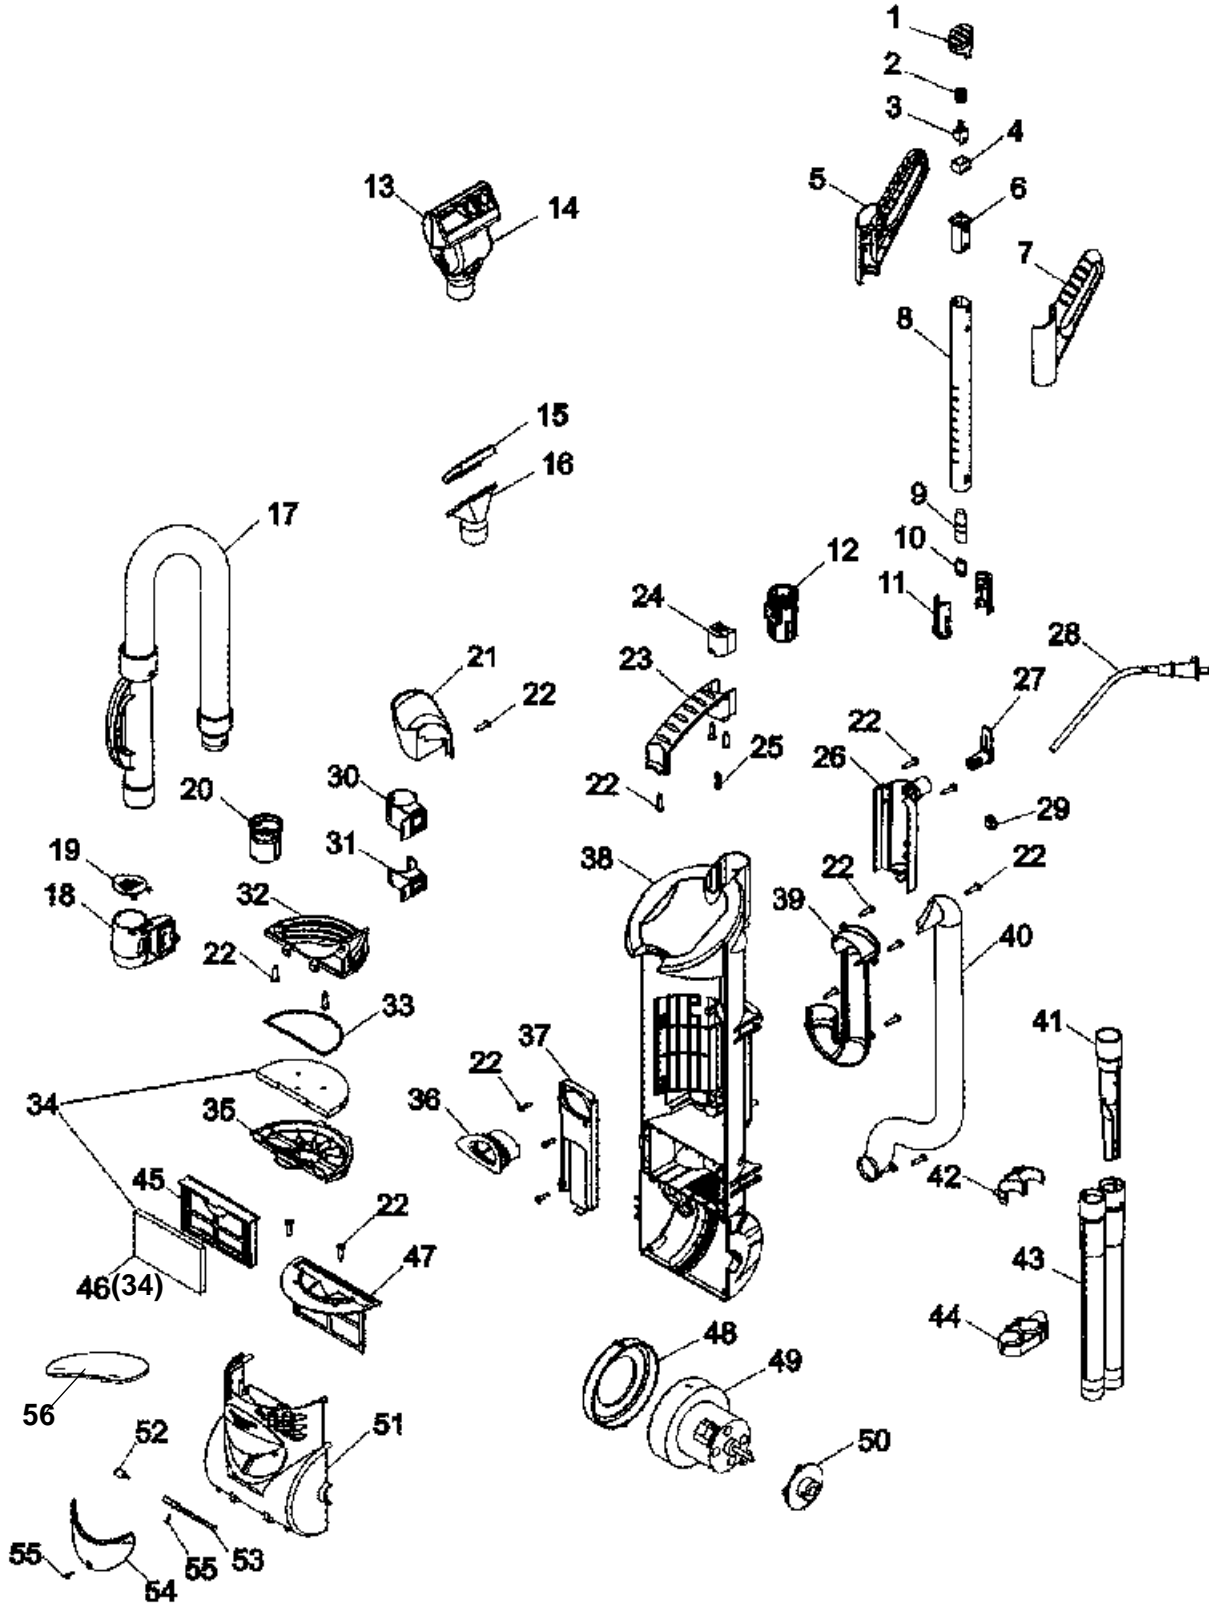

ASSEMBLY SCHEMATIC

MODEL No.

- U5180-900
- U5180-910
- U5182-900
- U5183-900
- U5185-900
- UH70005B
- UH70060
- UH70070

FUSION™

Agility
CYCLONIC

CYCLONIC

Power Max

bagless upright

MACH³

PART LISTING

MODEL No.

ITEM	PART NUMBER	MODELS TO FIT	PART DESCRIPTION
1	93001707	U5180900	SWITCH BUTTON - CYCLONE RED
		U5182900, U5183900	SWITCH BUTTON - MYSTIC LIME GREEN
	93002352	U5185900	SWITCH BUTTON - LEGACY PURPLE
	440001474	U5180910, UH70060	SWITCH BUTTON - MAGNESIUM GRAY
		UH70005B	SWITCH BUTTON - BUTTER YELLOW
	440001533	UH70070	SWITCH BUTTON - BRITE AQUA
2	93001706	ALL	SWITCH BUTTON SPRING
3	93001705	ALL	SWITCH
4	93001703	ALL	SWITCH HOLDER
5	93001699	U5180900, U5182900, U5183900	HANDLE - LEFT CYCLONE PURPLE
		U5180910	HANDLE - LEFT INTENSE BLUE
	93002350	U5185900	HANDLE - LEFT GRAPHITE SILVER METALLIC
		UH70005B	HANDLE - LEFT FERRARI RED
	440001475	UH70060	HANDLE - LEFT SATIN RED WINE
	440001534	UH70070	HANDLE - LEFT BLACK
6	93001702	ALL	SWITCH SLEEVE
7	93001704	U5180900, U5182900, U5183900	HANDLE - RIGHT CYCLONE PURPLE
		U5180910	HANDLE - RIGHT INTENSE BLUE
	93002351	UH70060, UH70070, U5185900	HANDLE - RIGHT GRAPHITE SILVER METALLIC
		UH70005B	HANDLE - RIGHT FERRARI RED
	440001476	UH70060	HANDLE - RIGHT SATIN RED WINE
	440001535	UH70070	HANDLE - RIGHT BLACK
8	93001698	ALL	TELESCOPING TUBE
9	93001700	ALL	MALE CONNECTOR
10	93001717	ALL	FEMALE CONNECTOR
11	93001701	ALL	FIXING PLATE - MALE CONNECTOR
12	93001697	ALL	HANDLE SLEEVE
13	93001712	U5180900	UPPER HOUSING - TURBINE CYCLONE RED
14	49129044	ALL	TURBINE HAND TOOL
15	93001716	ALL	FURNITURE NOZZLE BRUSH - REMOVABL
16	93001715	ALL	FURNITURE NOZZLE - MAGNESIUM GRAY
17	93001710	ALL	HOSE ASSEMBLY

U5180-900
U5180-910
U5182-900
U5183-900
U5185-900
UH70005B
UH70060
UH70070