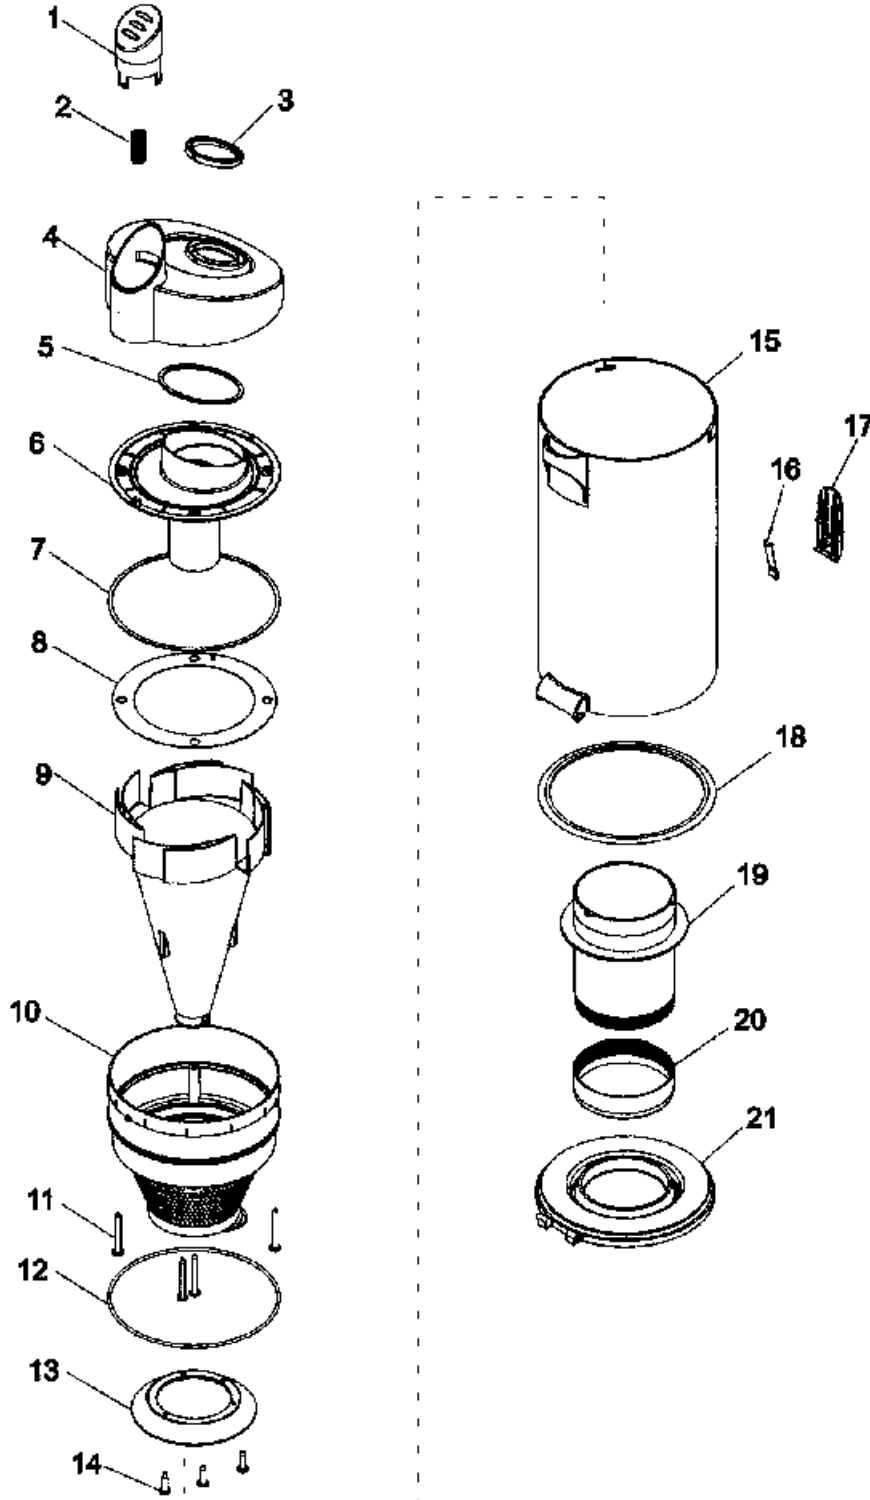

ASSEMBLY SCHEMATIC

MODEL NO.

- U5180-900
- U5180-910
- U5182-900
- U5183-900
- U5185-900
- UH70005B
- UH70060
- UH70070