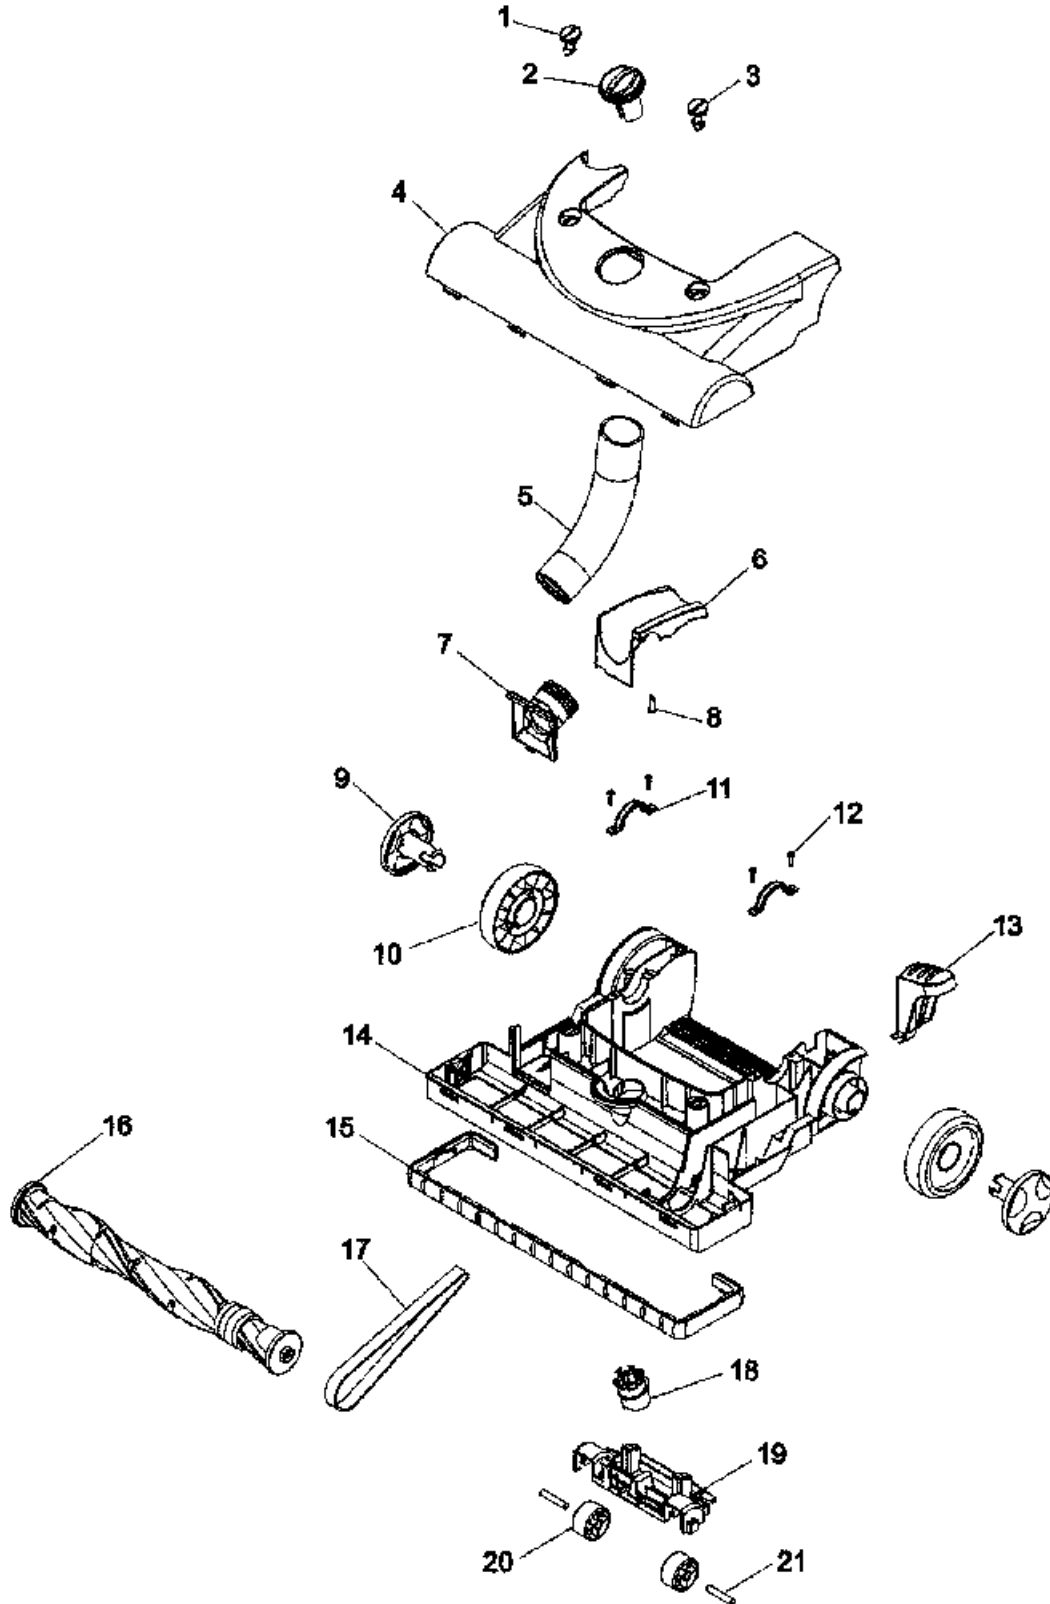

FUSION™

Agility
CYCLONIC

CYCLONIC

bagless upright

Power Max

MACH³

PART LISTING

MODEL No.

ITEM	PART NUMBER	MODELS TO FIT	PART DESCRIPTION
45	93001725	ALL	FINAL FILTER FRAME - MAGNESIUM GRAY
46		ALL	FILTER PACK - ORDER 40110010
47	93001727	U5180900, U5182900, U5183900	FIXING COVER - FINAL FILTER FRAME - CYCLONE PURPLE
		U5180910	FIXING COVER - FINAL FILTER FRAME - INTENSE BLUE
		U5185900	FIXING COVER - FINAL FILTER FRAME - LEGACY PURPLE
		UH70005B	FIXING COVER - FINAL FILTER FRAME - FERRARI RED
	440001484	UH70060	FIXING COVER - FINAL FILTER FRAME - SATIN RED WINE
	440001506	UH70070	FIXING COVER - FINAL FILTER FRAME - BLAC
48	93001679	ALL	MOTOR SEAL
49	93001678	ALL	MOTOR
50	93001677	ALL	REAR MOTOR PLATE
51	93001661	U5180900, U5182900, U5183900	MOTOR COVER - CYCLONE PURPLE
		U5180910	MOTOR COVER - INTENSE BLUE
	93002332	U5185900	MOTOR COVER - GRAPHITE SILVER
		UH70005B	MOTOR COVER - FERRARI RED
	440001485	UH70060	MOTOR COVER - SATIN RED WINE
	440001507	UH70070	MOTOR COVER - BLACK
52	27313107	ALL	BULB
53	93001660	ALL	LAMP SOCKET
54	93001659	ALL	LENS
55	93001729	ALL	SCREW - SELF TAPPING
56	93002520	ALL	SECONDARY FILTER - PRE MOTOR
	59156137	U5182900, U5183900, U5185900 - ALL	BARE FLOOR BRUSH - 12"

U5180-900
U5180-910
U5182-900
U5183-900
U5185-900
UH70005B
UH70060
UH70070

ASSEMBLY SCHEMATIC

MODEL NO.

U5180-900

U5180-910

U5182-900

U5183-900

U5185-900

UH70005B

UH70060

UH70070