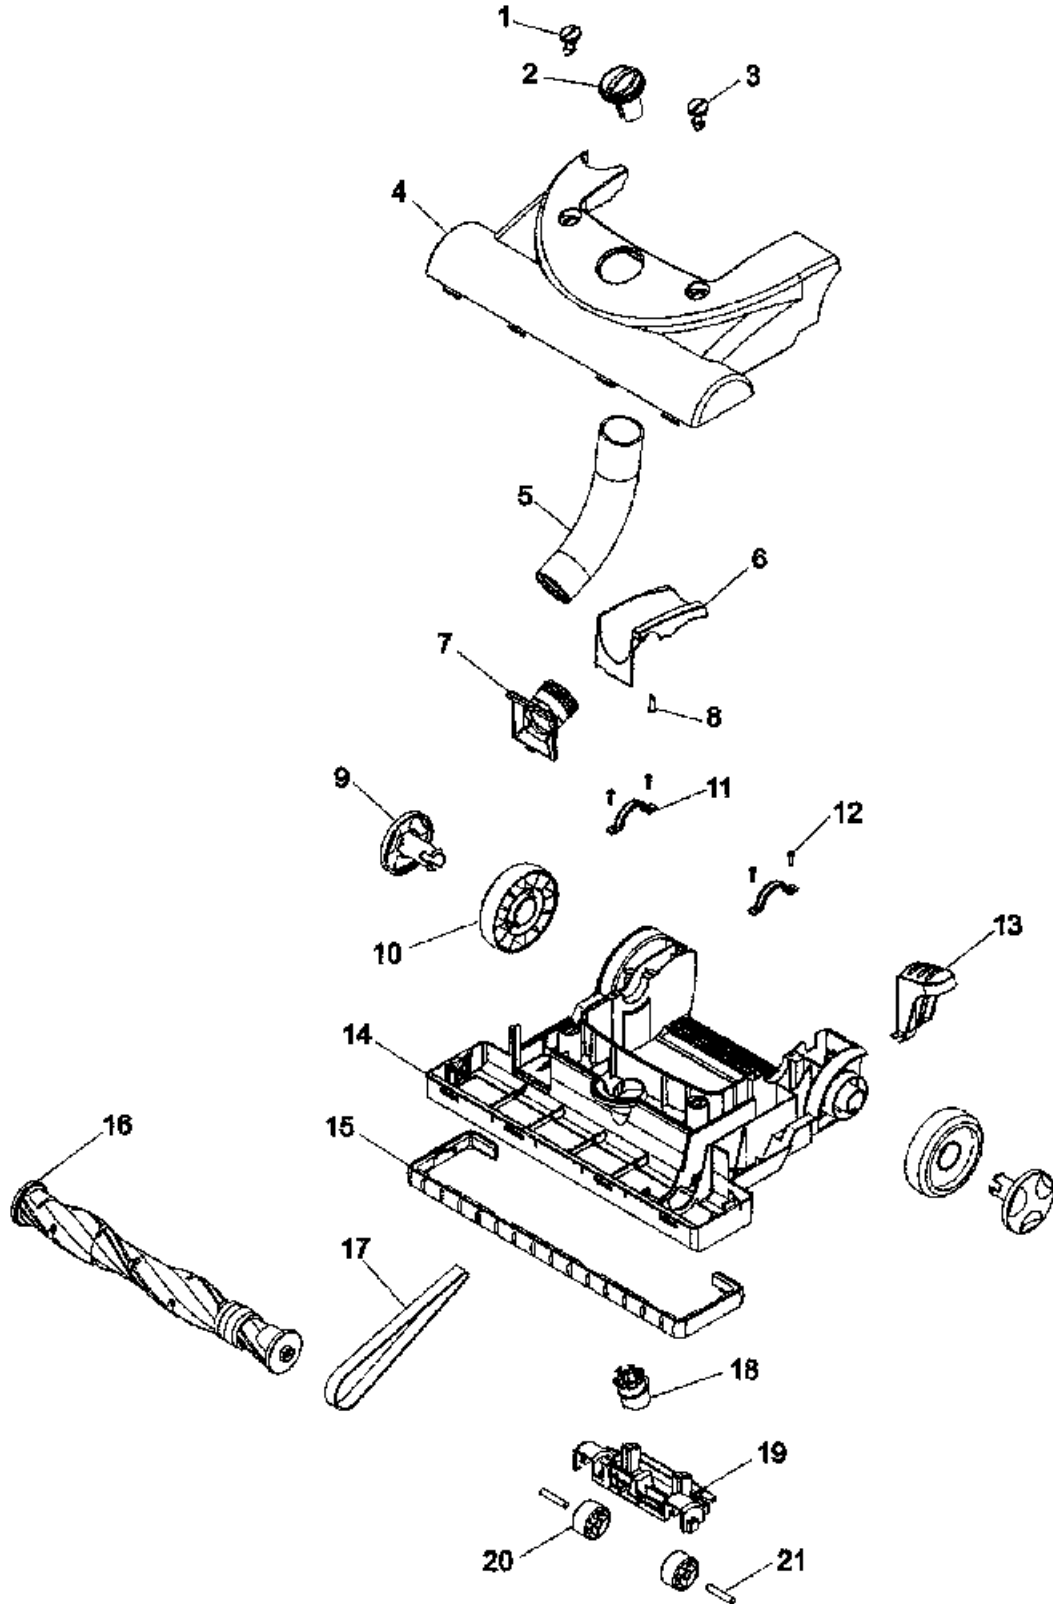

FUSION™

Agility
CYCLONIC

CYCLONIC

Power Max

bagless upright

MACH³

PART LISTING

MODEL No.

ITEM	PART NUMBER	MODELS TO FIT	PART DESCRIPTION
45	93001725	ALL	FINAL FILTER FRAME - MAGNESIUM GRAY
46		ALL	FILTER PACK - ORDER 40110010
47	93001727	U5180900, U5182900, U5183900	FIXING COVER - FINAL FILTER FRAME - CYCLONE PURPLE
		U5180910	FIXING COVER - FINAL FILTER FRAME - INTENSE BLUE
		U5185900	FIXING COVER - FINAL FILTER FRAME - LEGACY PURPLE
		UH70005B	FIXING COVER - FINAL FILTER FRAME - FERRARI RED
	440001484	UH70060	FIXING COVER - FINAL FILTER FRAME - SATIN RED WINE
	440001506	UH70070	FIXING COVER - FINAL FILTER FRAME - BLAC
48	93001679	ALL	MOTOR SEAL
49	93001678	ALL	MOTOR
50	93001677	ALL	REAR MOTOR PLATE
51	93001661	U5180900, U5182900, U5183900	MOTOR COVER - CYCLONE PURPLE
		U5180910	MOTOR COVER - INTENSE BLUE
	93002332	U5185900	MOTOR COVER - GRAPHITE SILVER
		UH70005B	MOTOR COVER - FERRARI RED
	440001485	UH70060	MOTOR COVER - SATIN RED WINE
	440001507	UH70070	MOTOR COVER - BLACK
52	27313107	ALL	BULB
53	93001660	ALL	LAMP SOCKET
54	93001659	ALL	LENS
55	93001729	ALL	SCREW - SELF TAPPING
56	93002520	ALL	SECONDARY FILTER - PRE MOTOR
	59156137	U5182900, U5183900, U5185900 - ALL	BARE FLOOR BRUSH - 12"

U5180-900
U5180-910
U5182-900
U5183-900
U5185-900
UH70005B
UH70060
UH70070

ASSEMBLY SCHEMATIC

MODEL No.

- U5180-900
- U5180-910
- U5182-900
- U5183-900
- U5185-900
- UH70005B
- UH70060
- UH70070