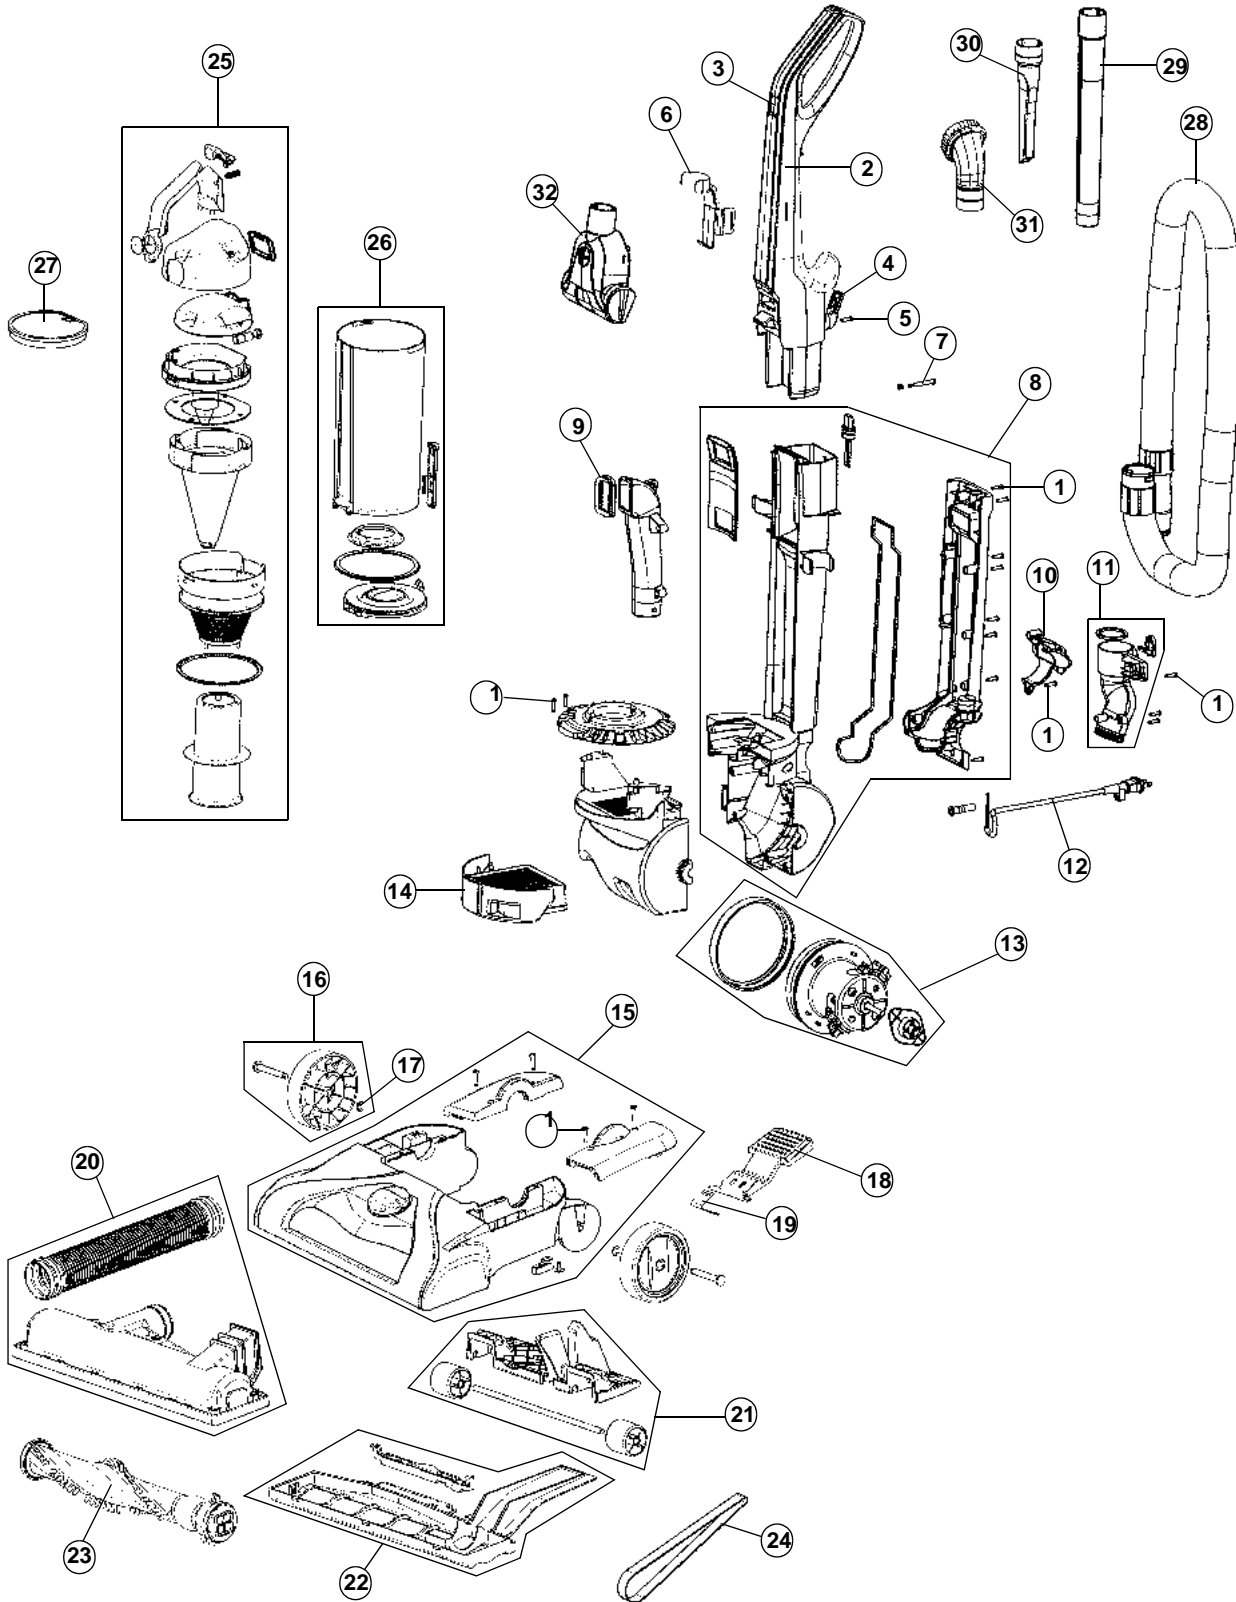

ASSEMBLY SCHEMATIC

MODEL NO.

- UH70100
- UH70105
- UH70106
- UH70107

WINDTUNNEL

T SERIES

WINDTUNNEL
PURELY PET™

PART LISTING

MODEL NO.

ITEM	PART NUMBER	MODELS TO FIT	PART DESCRIPTION
1	660021002	ALL	BODY SCREW - #8 X 6MM
2	304029001	ALL	HANDLE ASSEMBLY - STRAIGHT / D STYLE SHADOW GRAY WITH CORD HOOK
3	28218062	ALL	SWITCH
4	521067001	ALL	UPPER CORD HOOK
5	21447228	ALL	SCREW - CORD HOOK
6	521025001	ALL	TURBO TOOL CLIP
7	620893001	ALL	HANDLE SCREW
8	304027001	ALL	MAIN BACK PANEL ASSEMBLY
9	562269002	ALL	INLET TUBE SEAL
10	521068001	ALL	HOSE / CORD WRAP - LOWER
	521088001	UH70100	HOSE / CORD WRAP - LOWER
11	303832001	ALL	LOWER HOSE ADAPTOR ASSEMBLY
12	730738001	ALL	POWER CORD ASSEMBLY
13	230272001	ALL	MOTOR ASSEMBLY - WITH GASKET / GROMMET
14	303172002	ALL	EXHAUST HEPA FILTER ASSEMBLY
	902404001	UH70100	CARBON EXHAUST FILTER
15	304028001	UH70100	NOZZLE BASE ASSEMBLY - LASER BLUE
	304030001	UH70105	NOZZLE BASE ASSEMBLY - SLATE METALLIC
	304030003	UH70106	NOZZLE BASE ASSEMBLY - SEASIDE METALLIC
	304030002	UH70107	NOZZLE BASE ASSEMBLY - WARM TITANIUM
16	304233001	ALL	REAR WHEEL ASSEMBLY
17	691040002	ALL	E - CLIP
18	521048001	ALL	HANDLE RELEASE PEDAL
19	633197001	ALL	HANDLE RELEASE PEDAL SPRING
20	304024001	UH70105, UH70106, UH70107	BRUSH ROLL HOUSING / LOWER HOSE ASMY
	304024002	UH70100	BRUSH ROLL HOUSING / LOWER HOSE ASMY
21	303214001	ALL	ROLLER LIFTER ASSEMBLY
22	304026001	UH70105, UH70106, UH70107	NOZZLE GUARD ASSEMBLY
	303829001	UH70100	NOZZLE GUARD ASSEMBLY
23	303202001	ALL	BRUSH ROLL ASSEMBLY
24	38528058	ALL	BELT - STRETCH
	AH20080	ALL	BELT - STRETCH 2 PACK

UH70100
UH70105
UH70106
UH70107