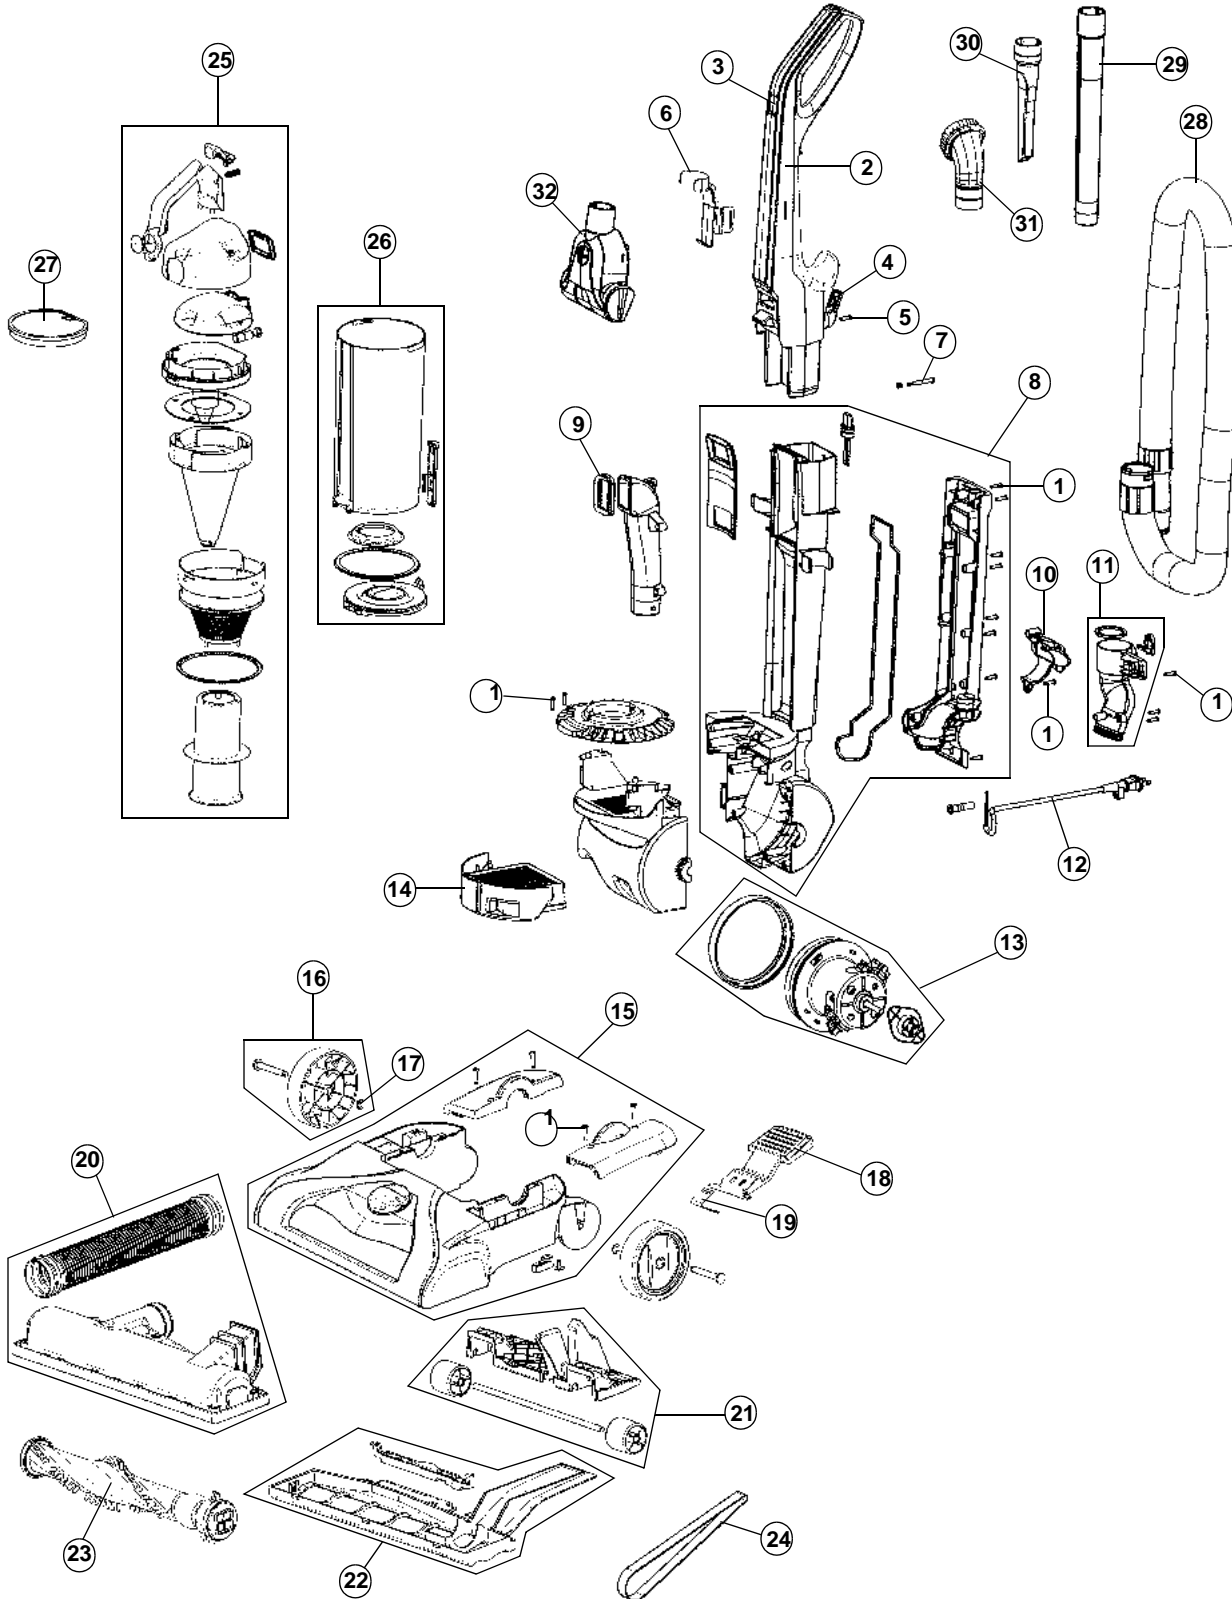

ASSEMBLY SCHEMATIC

MODEL NO.

UH70100

UH70105

UH70106

UH70107

WINDTUNNEL

U SERIES

WINDTUNNEL
PURELY PET™

PART LISTING

[MODEL No.](#)

ITEM	PART NUMBER	MODELS TO FIT	PART DESCRIPTION
1	660021002	ALL	BODY SCREW - #8 x 6MM
2	304029001	ALL	HANDLE ASSEMBLY - STRAIGHT / D STYLE SHADOW GRAY WITH CORD HOOK
3	28218062	ALL	SWITCH
4	521067001	ALL	UPPER CORD HOOK
5	21447228	ALL	SCREW - CORD HOOK
6	521025001	ALL	TURBO TOOL CLIP
7	620893001	ALL	HANDLE SCREW
8	304027001	ALL	MAIN BACK PANEL ASSEMBLY
9	562269002	ALL	INLET TUBE SEAL
10	521068001	ALL	HOSE / CORD WRAP - LOWER
	521088001	UH70100	HOSE / CORD WRAP - LOWER
11	303832001	ALL	LOWER HOSE ADAPTOR ASSEMBLY
12	730738001	ALL	POWER CORD ASSEMBLY
13	230272001	ALL	MOTOR ASSEMBLY - WITH GASKET / GROMMET
14	303172002	ALL	EXHAUST HEPA FILTER ASSEMBLY
	902404001	UH70100	CARBON EXHAUST FILTER
15	304028001	UH70100	NOZZLE BASE ASSEMBLY - LASER BLUE
	304030001	UH70105	NOZZLE BASE ASSEMBLY - SLATE METALLIC
	304030003	UH70106	NOZZLE BASE ASSEMBLY - SEASIDE METALLIC
	304030002	UH70107	NOZZLE BASE ASSEMBLY - WARM TITANIUM
16	304233001	ALL	REAR WHEEL ASSEMBLY
17	691040002	ALL	E - CLIP
18	521048001	ALL	HANDLE RELEASE PEDAL
19	633197001	ALL	HANDLE RELEASE PEDAL SPRING
20	304024001	UH70105, UH70106, UH70107	BRUSH ROLL HOUSING / LOWER HOSE ASMY
	304024002	UH70100	BRUSH ROLL HOUSING / LOWER HOSE ASMY
21	303214001	ALL	ROLLER LIFTER ASSEMBLY
22	304026001	UH70105, UH70106, UH70107	NOZZLE GUARD ASSEMBLY
	303829001	UH70100	NOZZLE GUARD ASSEMBLY
23	303202001	ALL	BRUSH ROLL ASSEMBLY
24	38528058	ALL	BELT - STRETCH
	AH20080	ALL	BELT - STRETCH 2 PACK

UH70100
UH70105
UH70106
UH70107