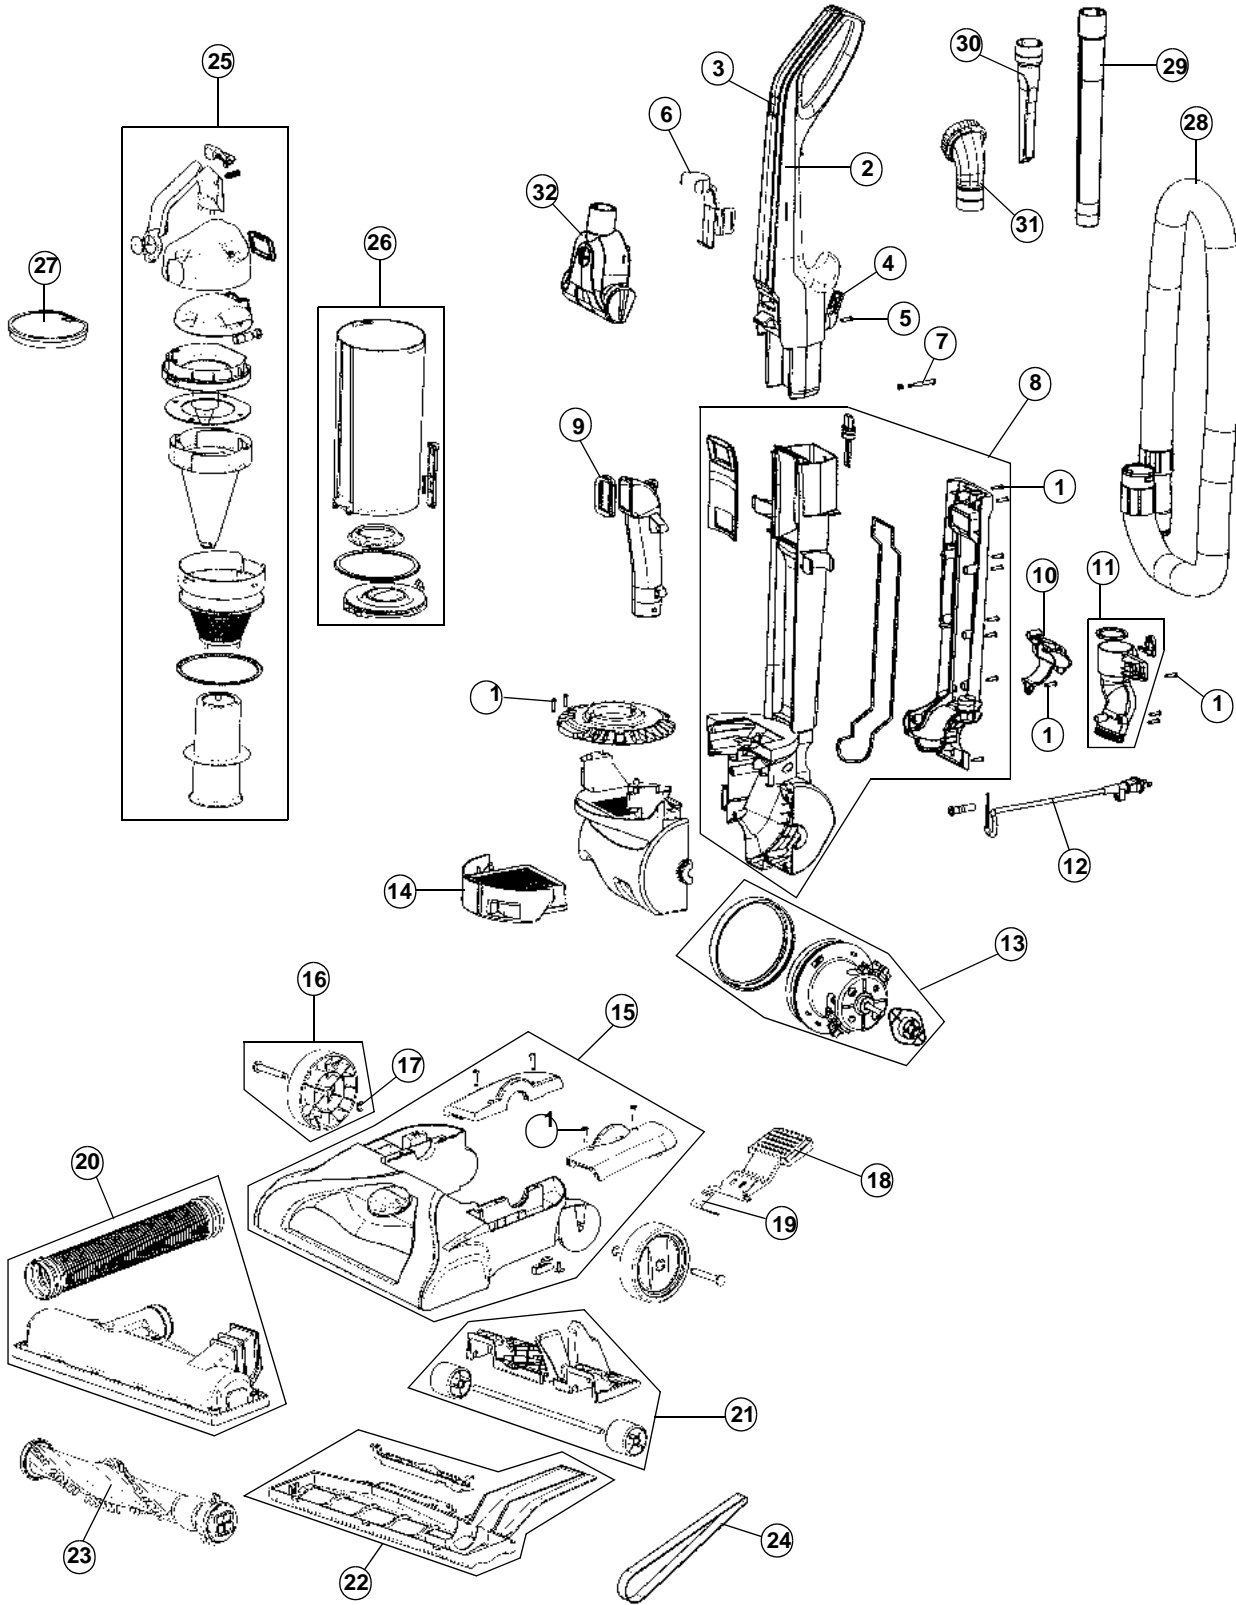

ASSEMBLY SCHEMATIC

MODEL NO.

- UH70100
- UH70105
- UH70106
- UH70107

W I N D T U N N E L

U SERIES

WINDTUNNEL
PURELY PET™

PART LISTING

MODEL NO.

ITEM	PART NUMBER	MODELS TO FIT	PART DESCRIPTION
1	660021002	ALL	BODY SCREW - #8 x 6MM
2	304029001	ALL	HANDLE ASSEMBLY - STRAIGHT / D STYLE SHADOW GRAY WITH CORD HOOK
3	28218062	ALL	SWITCH
4	521067001	ALL	UPPER CORD HOOK
5	21447228	ALL	SCREW - CORD HOOK
6	521025001	ALL	TURBO TOOL CLIP
7	620893001	ALL	HANDLE SCREW
8	304027001	ALL	MAIN BACK PANEL ASSEMBLY
9	562269002	ALL	INLET TUBE SEAL
10	521068001	ALL	HOSE / CORD WRAP - LOWER
	521088001	UH70100	HOSE / CORD WRAP - LOWER
11	303832001	ALL	LOWER HOSE ADAPTOR ASSEMBLY
12	730738001	ALL	POWER CORD ASSEMBLY
13	230272001	ALL	MOTOR ASSEMBLY - WITH GASKET / GROMMET
14	303172002	ALL	EXHAUST HEPA FILTER ASSEMBLY
	902404001	UH70100	CARBON EXHAUST FILTER
15	304028001	UH70100	NOZZLE BASE ASSEMBLY - LASER BLUE
	304030001	UH70105	NOZZLE BASE ASSEMBLY - SLATE METALLIC
	304030003	UH70106	NOZZLE BASE ASSEMBLY - SEASIDE METALLIC
	304030002	UH70107	NOZZLE BASE ASSEMBLY - WARM TITANIUM
16	304233001	ALL	REAR WHEEL ASSEMBLY
17	691040002	ALL	E - CLIP
18	521048001	ALL	HANDLE RELEASE PEDAL
19	633197001	ALL	HANDLE RELEASE PEDAL SPRING
20	304024001	UH70105, UH70106, UH70107	BRUSH ROLL HOUSING / LOWER HOSE ASMY
	304024002	UH70100	BRUSH ROLL HOUSING / LOWER HOSE ASMY
21	303214001	ALL	ROLLER LIFTER ASSEMBLY
22	304026001	UH70105, UH70106, UH70107	NOZZLE GUARD ASSEMBLY
	303829001	UH70100	NOZZLE GUARD ASSEMBLY
23	303202001	ALL	BRUSH ROLL ASSEMBLY
24	38528058	ALL	BELT - STRETCH
	AH20080	ALL	BELT - STRETCH 2 PACK

UH70100

UH70105

UH70106

UH70107