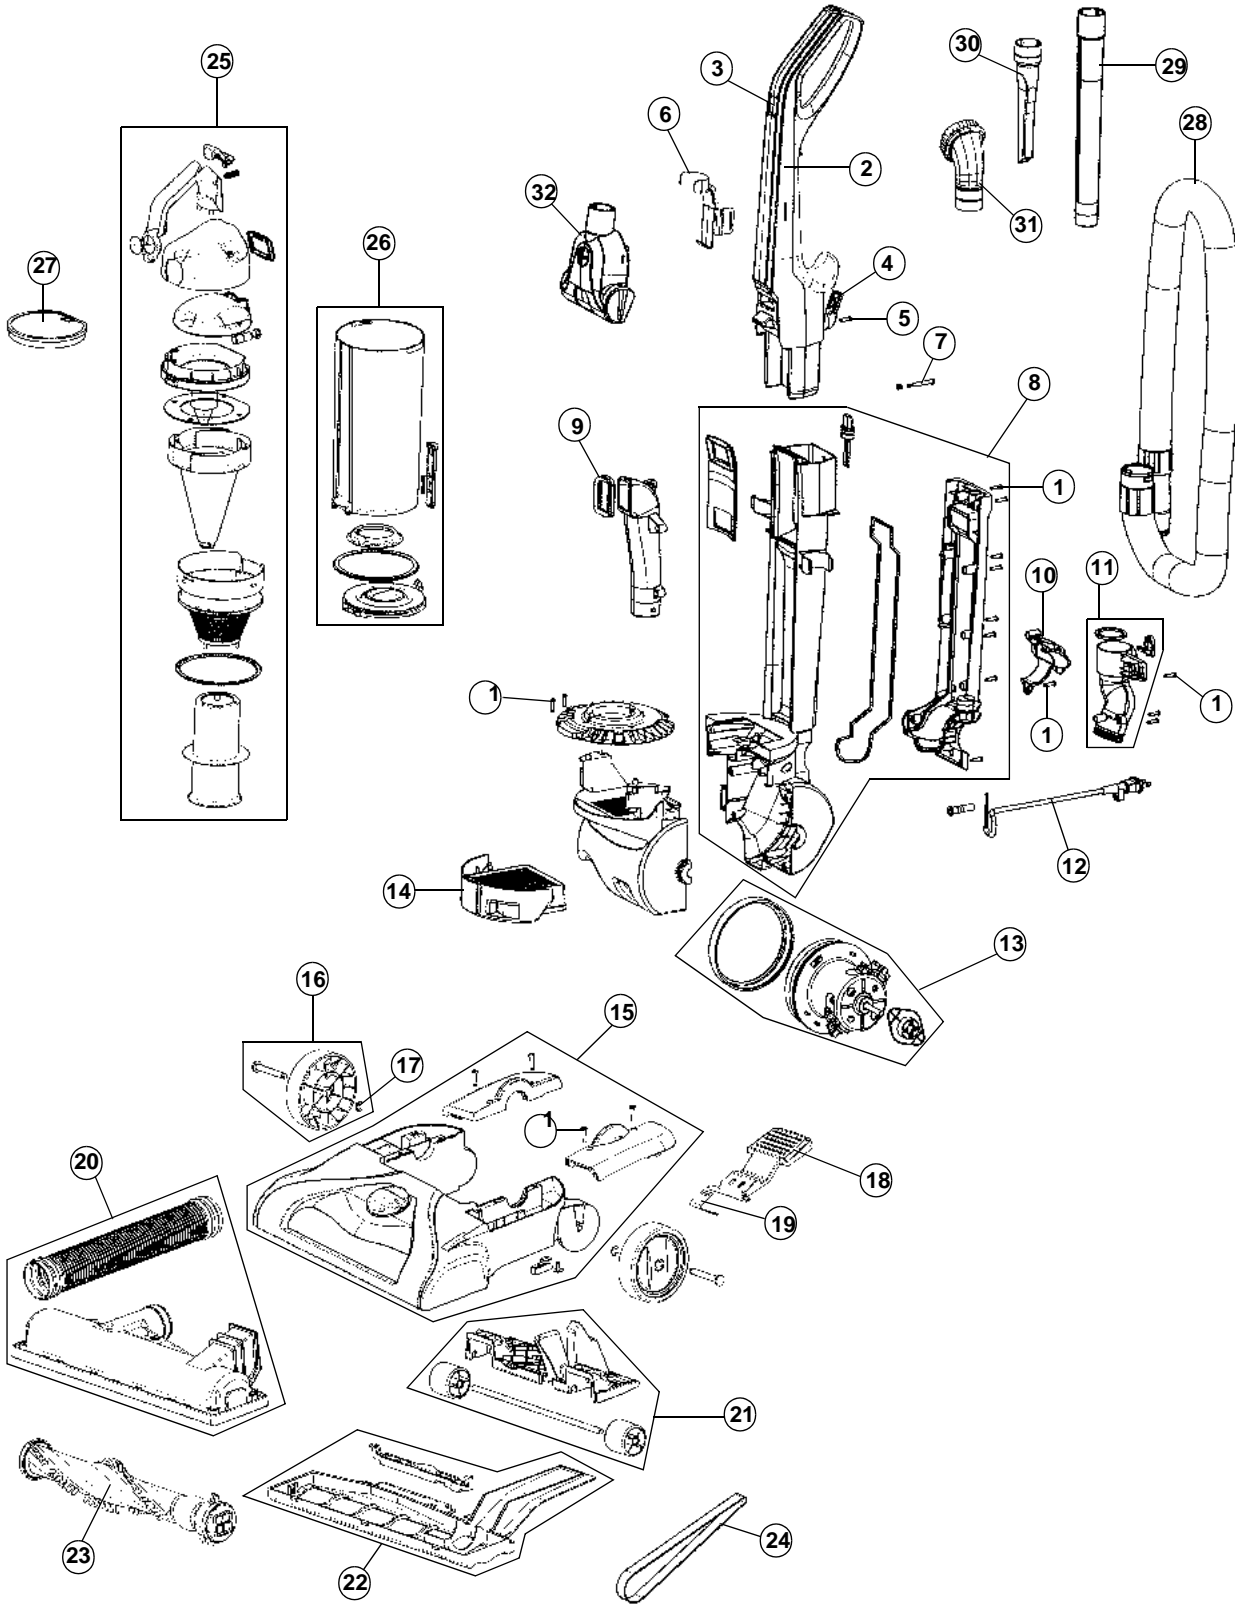

ASSEMBLY SCHEMATIC

MODEL NO.

UH70100
UH70105
UH70106
UH70107

W I N D T U N N E L

U SERIES

WINDTUNNEL
PURELY PET™

PART LISTING

MODEL NO.

ITEM	PART NUMBER	MODELS TO FIT	PART DESCRIPTION
1	660021002	ALL	BODY SCREW - #8 x 6MM
2	304029001	ALL	HANDLE ASSEMBLY - STRAIGHT / D STYLE SHADOW GRAY WITH CORD HOOK
3	28218062	ALL	SWITCH
4	521067001	ALL	UPPER CORD HOOK
5	21447228	ALL	SCREW - CORD HOOK
6	521025001	ALL	TURBO TOOL CLIP
7	620893001	ALL	HANDLE SCREW
8	304027001	ALL	MAIN BACK PANEL ASSEMBLY
9	562269002	ALL	INLET TUBE SEAL
10	521068001	ALL	HOSE / CORD WRAP - LOWER
	521088001	UH70100	HOSE / CORD WRAP - LOWER
11	303832001	ALL	LOWER HOSE ADAPTOR ASSEMBLY
12	730738001	ALL	POWER CORD ASSEMBLY
13	230272001	ALL	MOTOR ASSEMBLY - WITH GASKET / GROMMET
14	303172002	ALL	EXHAUST HEPA FILTER ASSEMBLY
	902404001	UH70100	CARBON EXHAUST FILTER
15	304028001	UH70100	NOZZLE BASE ASSEMBLY - LASER BLUE
	304030001	UH70105	NOZZLE BASE ASSEMBLY - SLATE METALLIC
	304030003	UH70106	NOZZLE BASE ASSEMBLY - SEASIDE METALLIC
	304030002	UH70107	NOZZLE BASE ASSEMBLY - WARM TITANIUM
16	304233001	ALL	REAR WHEEL ASSEMBLY
17	691040002	ALL	E - CLIP
18	521048001	ALL	HANDLE RELEASE PEDAL
19	633197001	ALL	HANDLE RELEASE PEDAL SPRING
20	304024001	UH70105, UH70106, UH70107	BRUSH ROLL HOUSING / LOWER HOSE ASMY
	304024002	UH70100	BRUSH ROLL HOUSING / LOWER HOSE ASMY
21	303214001	ALL	ROLLER LIFTER ASSEMBLY
22	304026001	UH70105, UH70106, UH70107	NOZZLE GUARD ASSEMBLY
	303829001	UH70100	NOZZLE GUARD ASSEMBLY
23	303202001	ALL	BRUSH ROLL ASSEMBLY
24	38528058	ALL	BELT - STRETCH
	AH20080	ALL	BELT - STRETCH 2 PACK

UH70100

UH70105

UH70106

UH70107