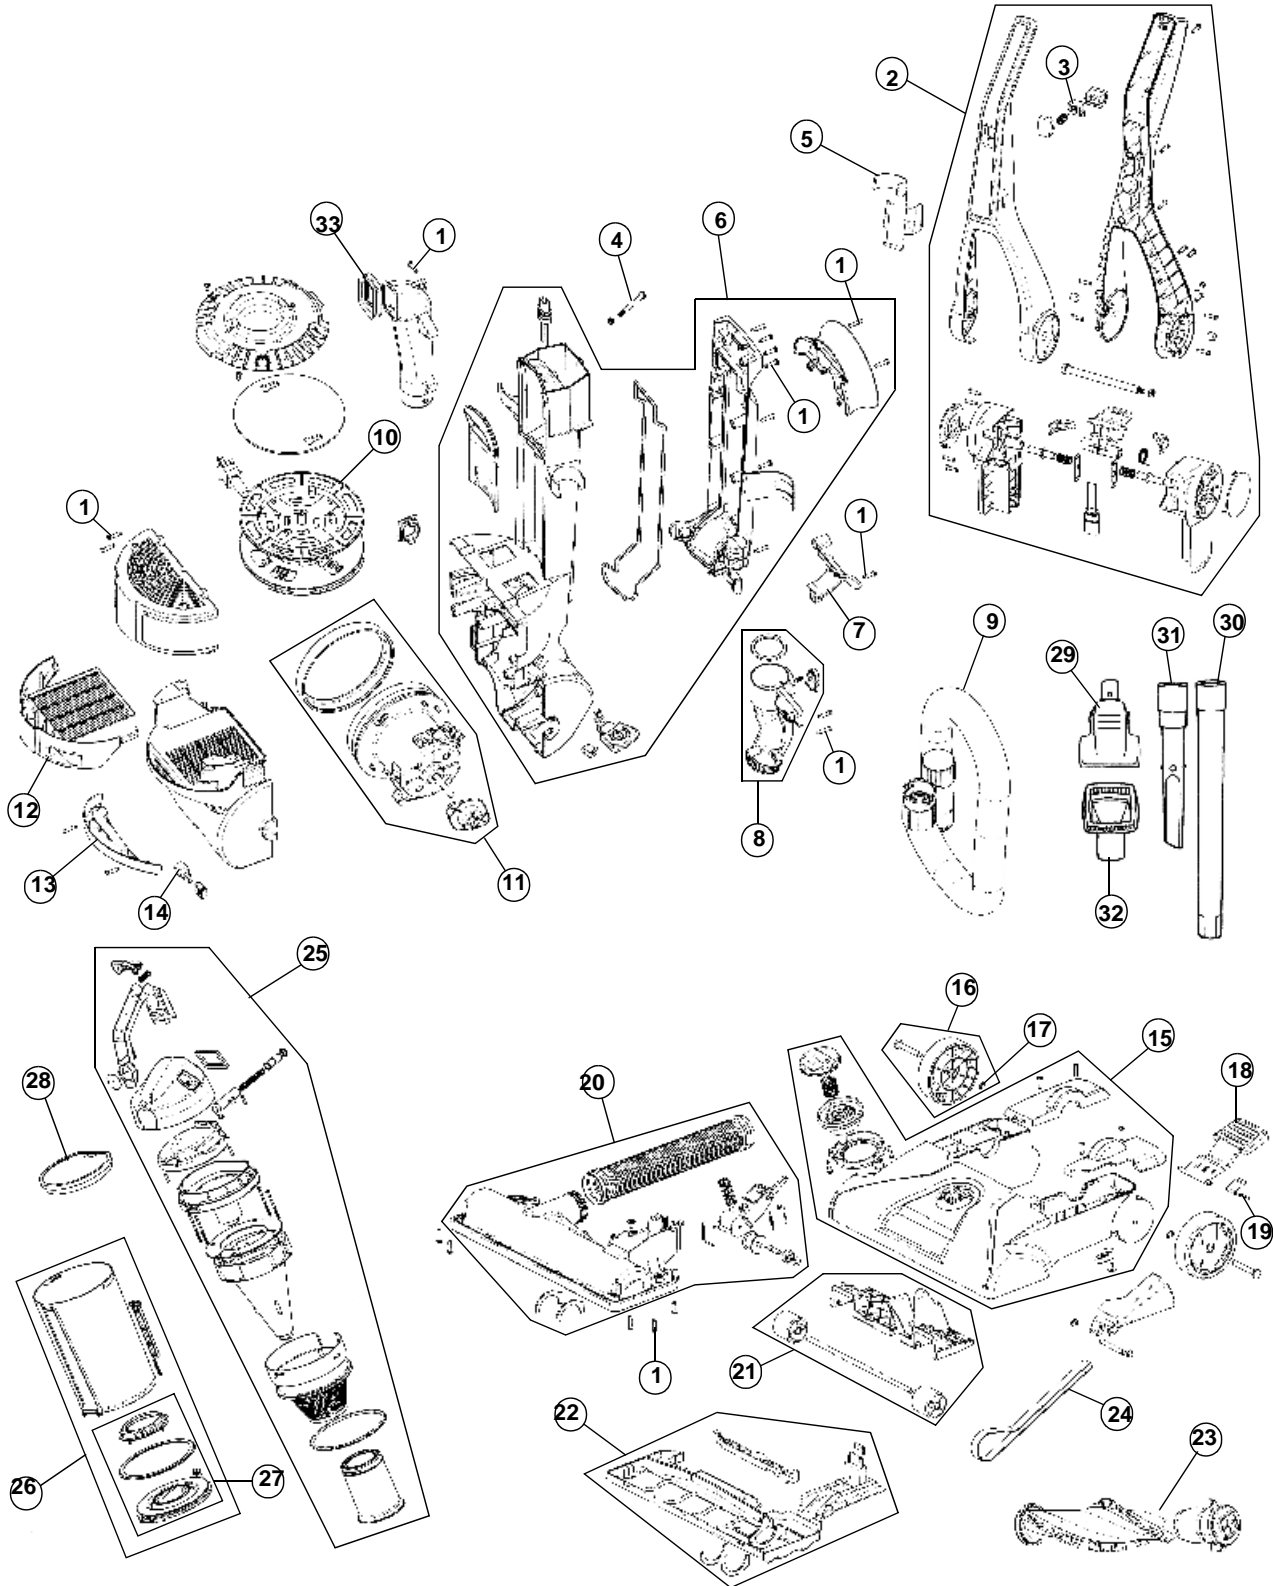

ASSEMBLY SCHEMATIC

UH70200
UH70205
UH70210

WINDTUNNEL
PURE CLEAN   **U SERIES**

WINDTUNNEL
PET REWIND*

WINDTUNNEL
REWIND PLUS*

PART LISTING

ITEM	PART NUMBER	MODELS TO FIT	PART DESCRIPTION
1	660021002	ALL	BODY SCREW - #8 x 6MM
2	303839001	UH70200	HANDLE ASSEMBLY - FOLDING / D STYLE SHADOWS GRAY
	303835002	UH70205	HANDLE ASSEMBLY - FOLDING / D STYLE SHADOWS METALLIC
	303835001	UH70210	HANDLE ASSEMBLY - FOLDING / D STYLE BILLOWY BLUE
3	28218062	ALL	SWITCH
4	620893001	ALL	HANDLE SCREW
5	521025002	ALL	TURBO TOOL CLIP
6	303831001	ALL	MAIN BACK PANEL ASSEMBLY
7	521088001	ALL	HOSE WRAP - LOWER
8	303832001	ALL	LOWER HOSE ADAPTOR ASSEMBLY
9	303239003	ALL	UPPER HOSE ASSEMBLY - 8'
10	303238002	ALL	CORD REWIND ASSEMBLY
11	230272001	ALL	MOTOR ASSEMBLY - WITH GASKET / GROMMET
12	303172001	ALL	EXHAUST HEPA FILTER ASSEMBLY
	902404001	UH70210	CARBON EXHAUST FILTER
13	521064002	ALL	HEAD LIGHT LENS
14	27313107	ALL	LIGHT BULB
15	303840001	UH70200	NOZZLE BASE ASSEMBLY - GARNET METALLIC
	303834002	UH70205	NOZZLE BASE ASSEMBLY - SHADOWS METALLIC
	303834001	UH70210	NOZZLE BASE ASSEMBLY - BILLOWY BLUE
16		ALL	REAR WHEEL ASSEMBLY
17	691040002	ALL	E - CLIP
18	521048001	ALL	HANDLE RELEASE PEDAL
19	633197001	ALL	HANDLE RELEASE PEDAL SPRING
20	303828001	ALL	BRUSH ROLL HOUSING / LOWER HOSE ASMY
21	303214001	ALL	ROLLER LIFTER ASSEMBLY
22	303829001	ALL	NOZZLE GUARD ASSEMBLY
23	303280001	ALL	BRUSH ROLL ASSEMBLY
24	562289001	ALL	BELT - CLOTH
	AH20065	ALL	BELT - CLOTH 2 PACK
25	303833002	UH70200	DIRT CUP LID ASSEMBLY - GARNET METALLIC
	303833004	UH70205	DIRT CUP LID ASSEMBLY - SHADOWS METALLIC
	303833001	UH70210	DIRT CUP LID ASSEMBLY - BILLOWY BLUE

UH70200
UH70205
UH70210