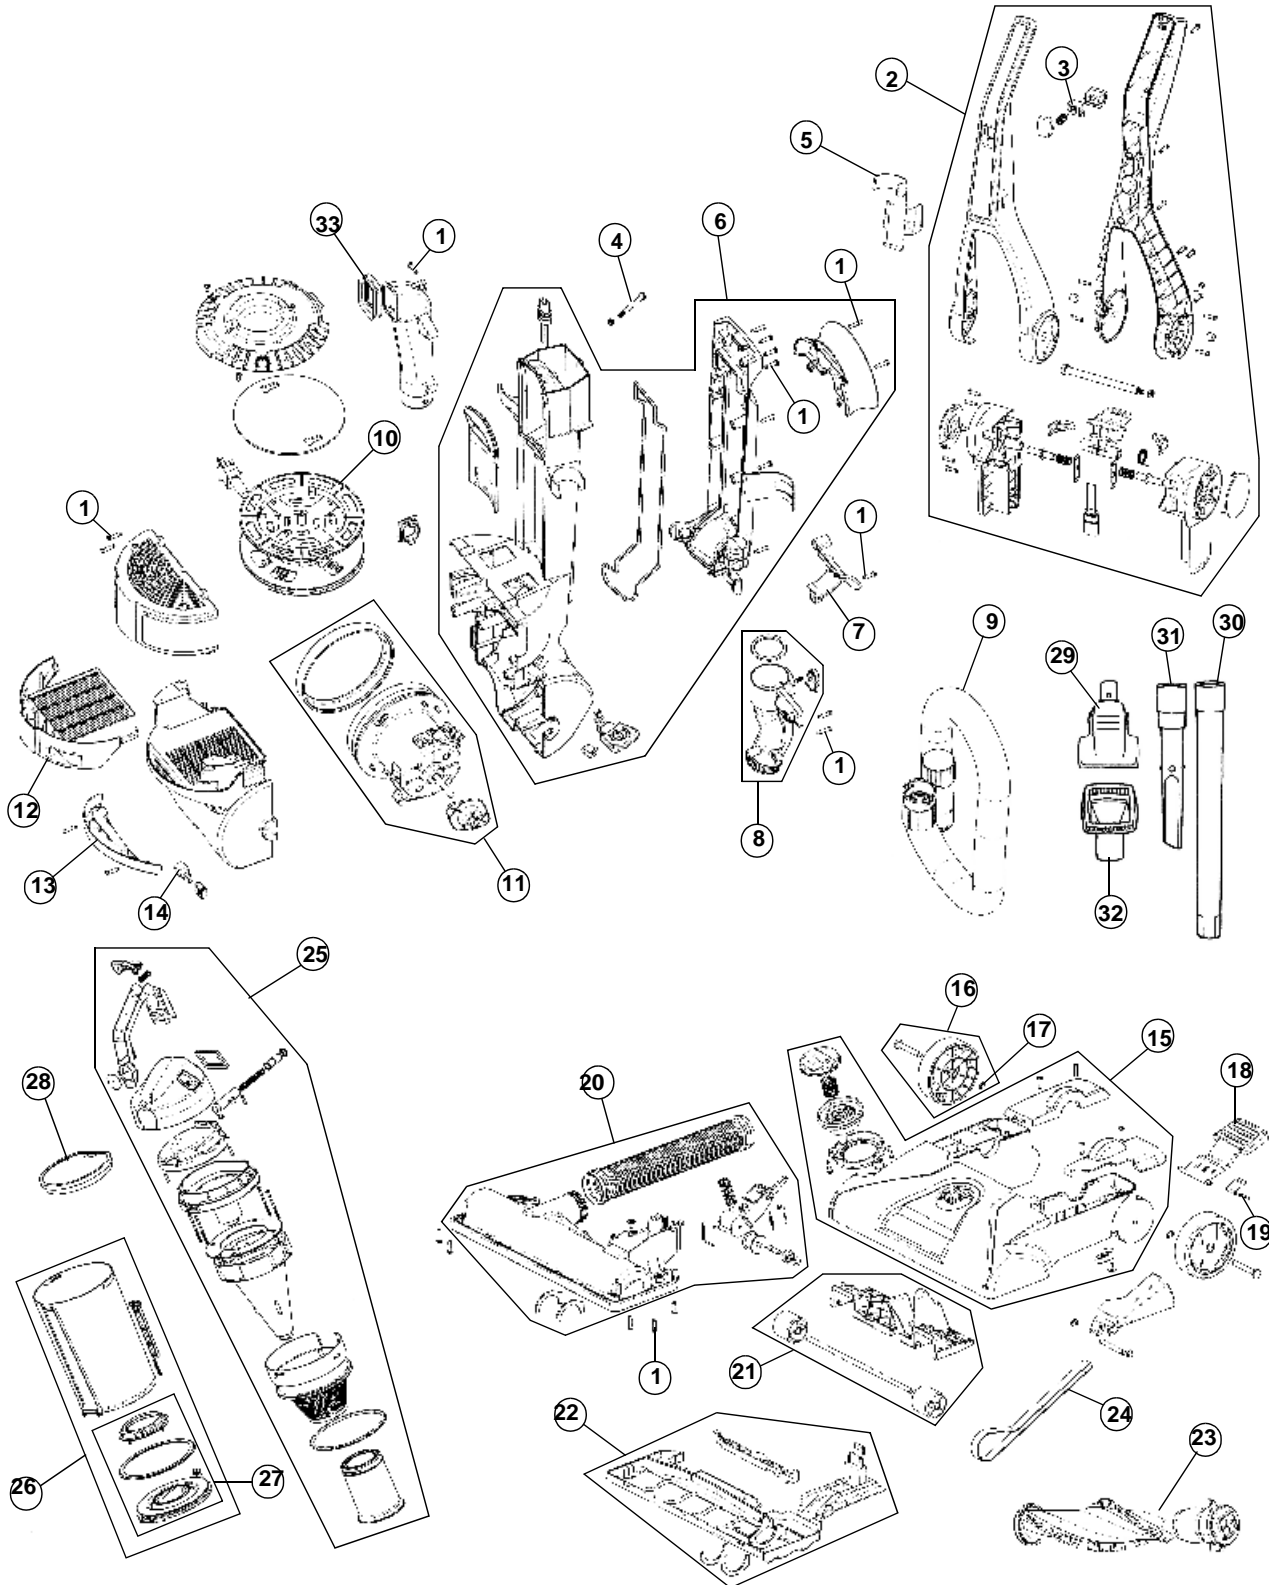

ASSEMBLY SCHEMATIC

UH70200
UH70205
UH70210

WINDTUNNEL
PURE CLEAN SERIES

WINDTUNNEL
PET REWIND™

WINDTUNNEL
REWIND PLUS™

PART LISTING

ITEM	PART NUMBER	MODELS TO FIT	PART DESCRIPTION
1	660021002	ALL	BODY SCREW - #8 x 6MM
2	303839001	UH70200	HANDLE ASSEMBLY - FOLDING / D STYLE SHADOWS GRAY
	303835002	UH70205	HANDLE ASSEMBLY - FOLDING / D STYLE SHADOWS METALLIC
	303835001	UH70210	HANDLE ASSEMBLY - FOLDING / D STYLE BILLOWY BLUE
3	28218062	ALL	SWITCH
4	620893001	ALL	HANDLE SCREW
5	521025002	ALL	TURBO TOOL CLIP
6	303831001	ALL	MAIN BACK PANEL ASSEMBLY
7	521088001	ALL	HOSE WRAP - LOWER
8	303832001	ALL	LOWER HOSE ADAPTOR ASSEMBLY
9	303239003	ALL	UPPER HOSE ASSEMBLY - 8'
10	303238002	ALL	CORD REWIND ASSEMBLY
11	230272001	ALL	MOTOR ASSEMBLY - WITH GASKET / GROMMET
12	303172001	ALL	EXHAUST HEPA FILTER ASSEMBLY
	902404001	UH70210	CARBON EXHAUST FILTER
13	521064002	ALL	HEAD LIGHT LENS
14	27313107	ALL	LIGHT BULB
15	303840001	UH70200	NOZZLE BASE ASSEMBLY - GARNET METALLIC
	303834002	UH70205	NOZZLE BASE ASSEMBLY - SHADOWS METALLIC
	303834001	UH70210	NOZZLE BASE ASSEMBLY - BILLOWY BLUE
16		ALL	REAR WHEEL ASSEMBLY
17	691040002	ALL	E - CLIP
18	521048001	ALL	HANDLE RELEASE PEDAL
19	633197001	ALL	HANDLE RELEASE PEDAL SPRING
20	303828001	ALL	BRUSH ROLL HOUSING / LOWER HOSE ASMY
21	303214001	ALL	ROLLER LIFTER ASSEMBLY
22	303829001	ALL	NOZZLE GUARD ASSEMBLY
23	303280001	ALL	BRUSH ROLL ASSEMBLY
24	562289001	ALL	BELT - CLOTH
	AH20065	ALL	BELT - CLOTH 2 PACK
25	303833002	UH70200	DIRT CUP LID ASSEMBLY - GARNET METALLIC
	303833004	UH70205	DIRT CUP LID ASSEMBLY - SHADOWS METALLIC
	303833001	UH70210	DIRT CUP LID ASSEMBLY - BILLOWY BLUE

UH70200
UH70205
UH70210