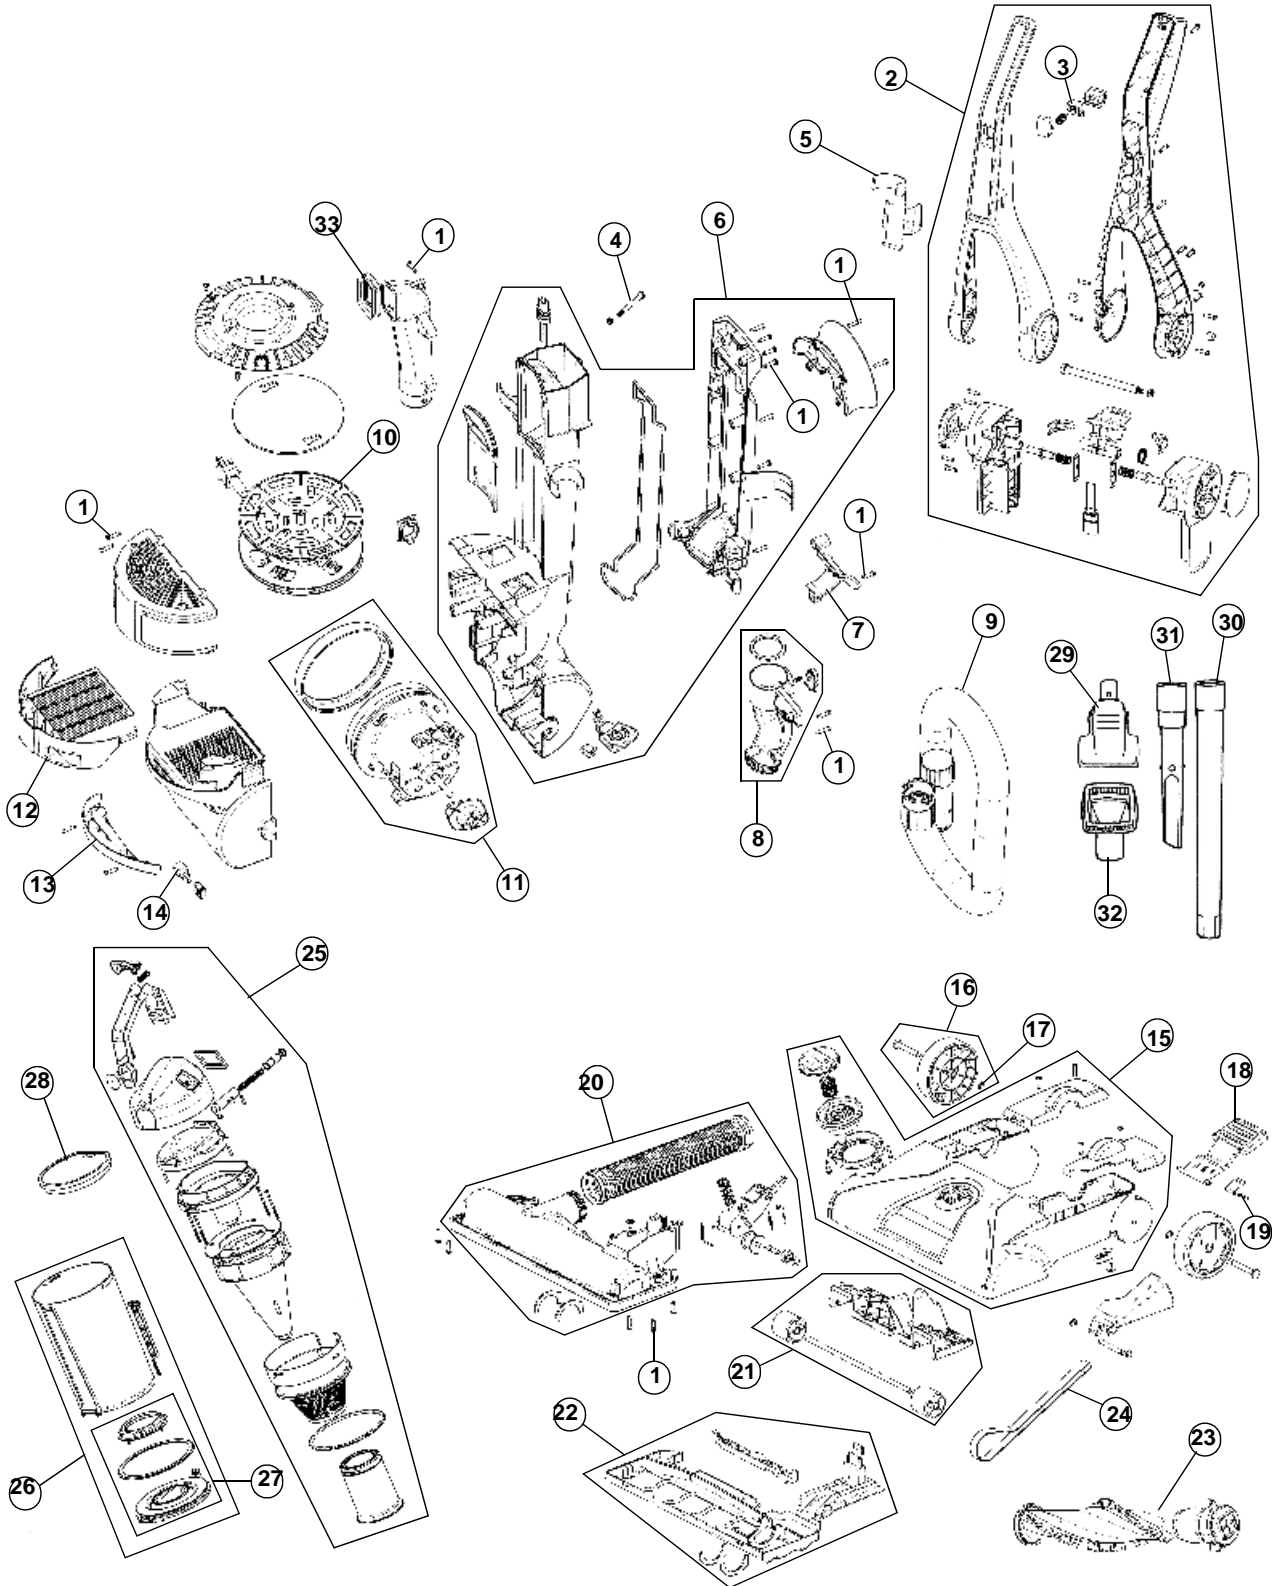

ASSEMBLY SCHEMATIC

UH70200
UH70205
UH70210

WINDTUNNEL
PURE CLEAN **U SERIES**

WINDTUNNEL
PET REWIND*

WINDTUNNEL
REWIND PLUS*

PART LISTING

ITEM	PART NUMBER	MODELS TO FIT	PART DESCRIPTION
1	660021002	ALL	BODY SCREW - #8 x 6MM
2	303839001	UH70200	HANDLE ASSEMBLY - FOLDING / D STYLE SHADOWS GRAY
	303835002	UH70205	HANDLE ASSEMBLY - FOLDING / D STYLE SHADOWS METALLIC
	303835001	UH70210	HANDLE ASSEMBLY - FOLDING / D STYLE BILLOWY BLUE
3	28218062	ALL	SWITCH
4	620893001	ALL	HANDLE SCREW
5	521025002	ALL	TURBO TOOL CLIP
6	303831001	ALL	MAIN BACK PANEL ASSEMBLY
7	521088001	ALL	HOSE WRAP - LOWER
8	303832001	ALL	LOWER HOSE ADAPTOR ASSEMBLY
9	303239003	ALL	UPPER HOSE ASSEMBLY - 8'
10	303238002	ALL	CORD REWIND ASSEMBLY
11	230272001	ALL	MOTOR ASSEMBLY - WITH GASKET / GROMMET
12	303172001	ALL	EXHAUST HEPA FILTER ASSEMBLY
	902404001	UH70210	CARBON EXHAUST FILTER
13	521064002	ALL	HEAD LIGHT LENS
14	27313107	ALL	LIGHT BULB
15	303840001	UH70200	NOZZLE BASE ASSEMBLY - GARNET METALLIC
	303834002	UH70205	NOZZLE BASE ASSEMBLY - SHADOWS METALLIC
	303834001	UH70210	NOZZLE BASE ASSEMBLY - BILLOWY BLUE
16		ALL	REAR WHEEL ASSEMBLY
17	691040002	ALL	E - CLIP
18	521048001	ALL	HANDLE RELEASE PEDAL
19	633197001	ALL	HANDLE RELEASE PEDAL SPRING
20	303828001	ALL	BRUSH ROLL HOUSING / LOWER HOSE ASMY
21	303214001	ALL	ROLLER LIFTER ASSEMBLY
22	303829001	ALL	NOZZLE GUARD ASSEMBLY
23	303280001	ALL	BRUSH ROLL ASSEMBLY
24	562289001	ALL	BELT - CLOTH
	AH20065	ALL	BELT - CLOTH 2 PACK
25	303833002	UH70200	DIRT CUP LID ASSEMBLY - GARNET METALLIC
	303833004	UH70205	DIRT CUP LID ASSEMBLY - SHADOWS METALLIC
	303833001	UH70210	DIRT CUP LID ASSEMBLY - BILLOWY BLUE

UH70200
UH70205
UH70210