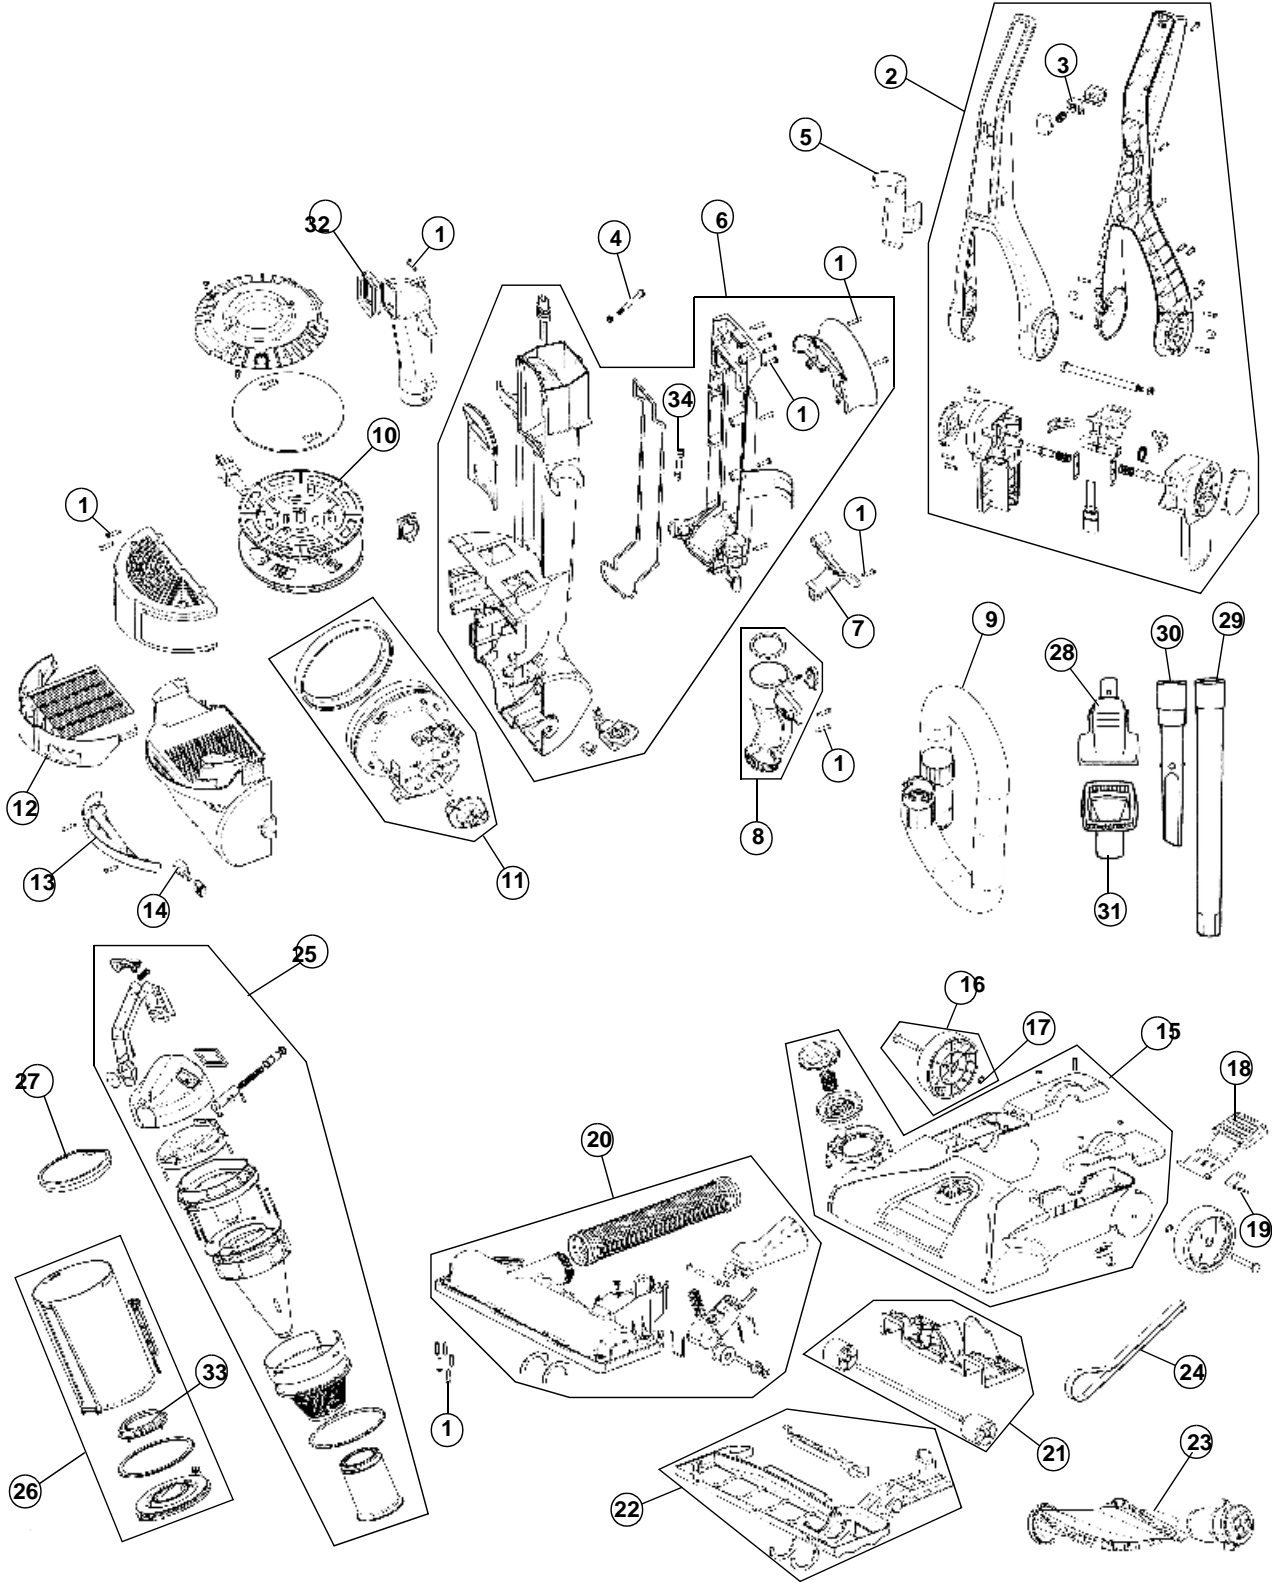

ASSEMBLY SCHEMATIC

MODEL NO.

- UH70200
- UH70205
- UH70210
- UH70211
- UH70212
- UH70215

WINDTUNNEL
PURE CLEAN   **T SERIES**

WINDTUNNEL
PET REWIND*

WINDTUNNEL
REWIND PLUS*

PART LISTING

ITEM	PART NUMBER	MODELS TO FIT	PART DESCRIPTION
1	660021002	ALL	BODY SCREW - #8 X 6MM
2	303839001	UH70200	HANDLE ASSEMBLY - FOLDING / D STYLE SHADOWS GRAY
	303835002	UH70205, UH70211	HANDLE ASSEMBLY - FOLDING / D STYLE SHADOWS METALLIC
	303835003	UH70212	HANDLE ASSEMBLY - FOLDING / D STYLE DARK SHADOWS METALLIC
	303835001	UH70210, UH70215	HANDLE ASSEMBLY - FOLDING / D STYLE BILLOWY BLUE
3	28218062	ALL	SWITCH
4	620893001	ALL	HANDLE SCREW
5	521025002	ALL	TURBO TOOL CLIP
6	303831001	ALL	MAIN BACK PANEL ASSEMBLY
7	521088001	ALL	HOSE WRAP - LOWER
8	303832001	ALL	LOWER HOSE ADAPTOR ASSEMBLY
9	303239003	ALL	UPPER HOSE ASSEMBLY - 8'
	303642001	UH70200, UH70212, UH70215	UPPER HOSE ASSEMBLY - 12'
10	303238002	ALL	CORD REWIND ASSEMBLY
11	230272001	ALL	MOTOR ASSEMBLY - WITH GASKET / GROMMET
12	303172002	ALL	EXHAUST HEPA FILTER ASSEMBLY
	902404001	UH70210, UH70211, UH70212, UH70215	CARBON EXHAUST FILTER
13	521064002	ALL	HEAD LIGHT LENS
14	27313107	ALL	LIGHT BULB
15	303840001	UH70200	NOZZLE BASE ASSEMBLY - GARNET METALLIC
	303834002	UH70205, UH70211	NOZZLE BASE ASSEMBLY - SHADOWS METALLIC
	303834001	UH70210, UH70215	NOZZLE BASE ASSEMBLY - BILLOWY BLUE
	303834003	UH70212	NOZZLE BASE ASSEMBLY - DARK SHADOWS GREEN METALLIC
16	304233001	ALL	REAR WHEEL ASSEMBLY
17	691040002	ALL	E - CLIP
18	521048001	ALL	HANDLE RELEASE PEDAL
19	633197001	ALL	HANDLE RELEASE PEDAL SPRING
20	303828001	ALL	BRUSH ROLL HOUSING / LOWER HOSE ASMY
21	303214001	ALL	ROLLER LIFTER ASSEMBLY
22	303829001	ALL	NOZZLE GUARD ASSEMBLY
23	303280001	ALL	BRUSH ROLL ASSEMBLY

MODEL NO.

UH70200
UH70205
UH70210
UH70211
UH70212
UH70215