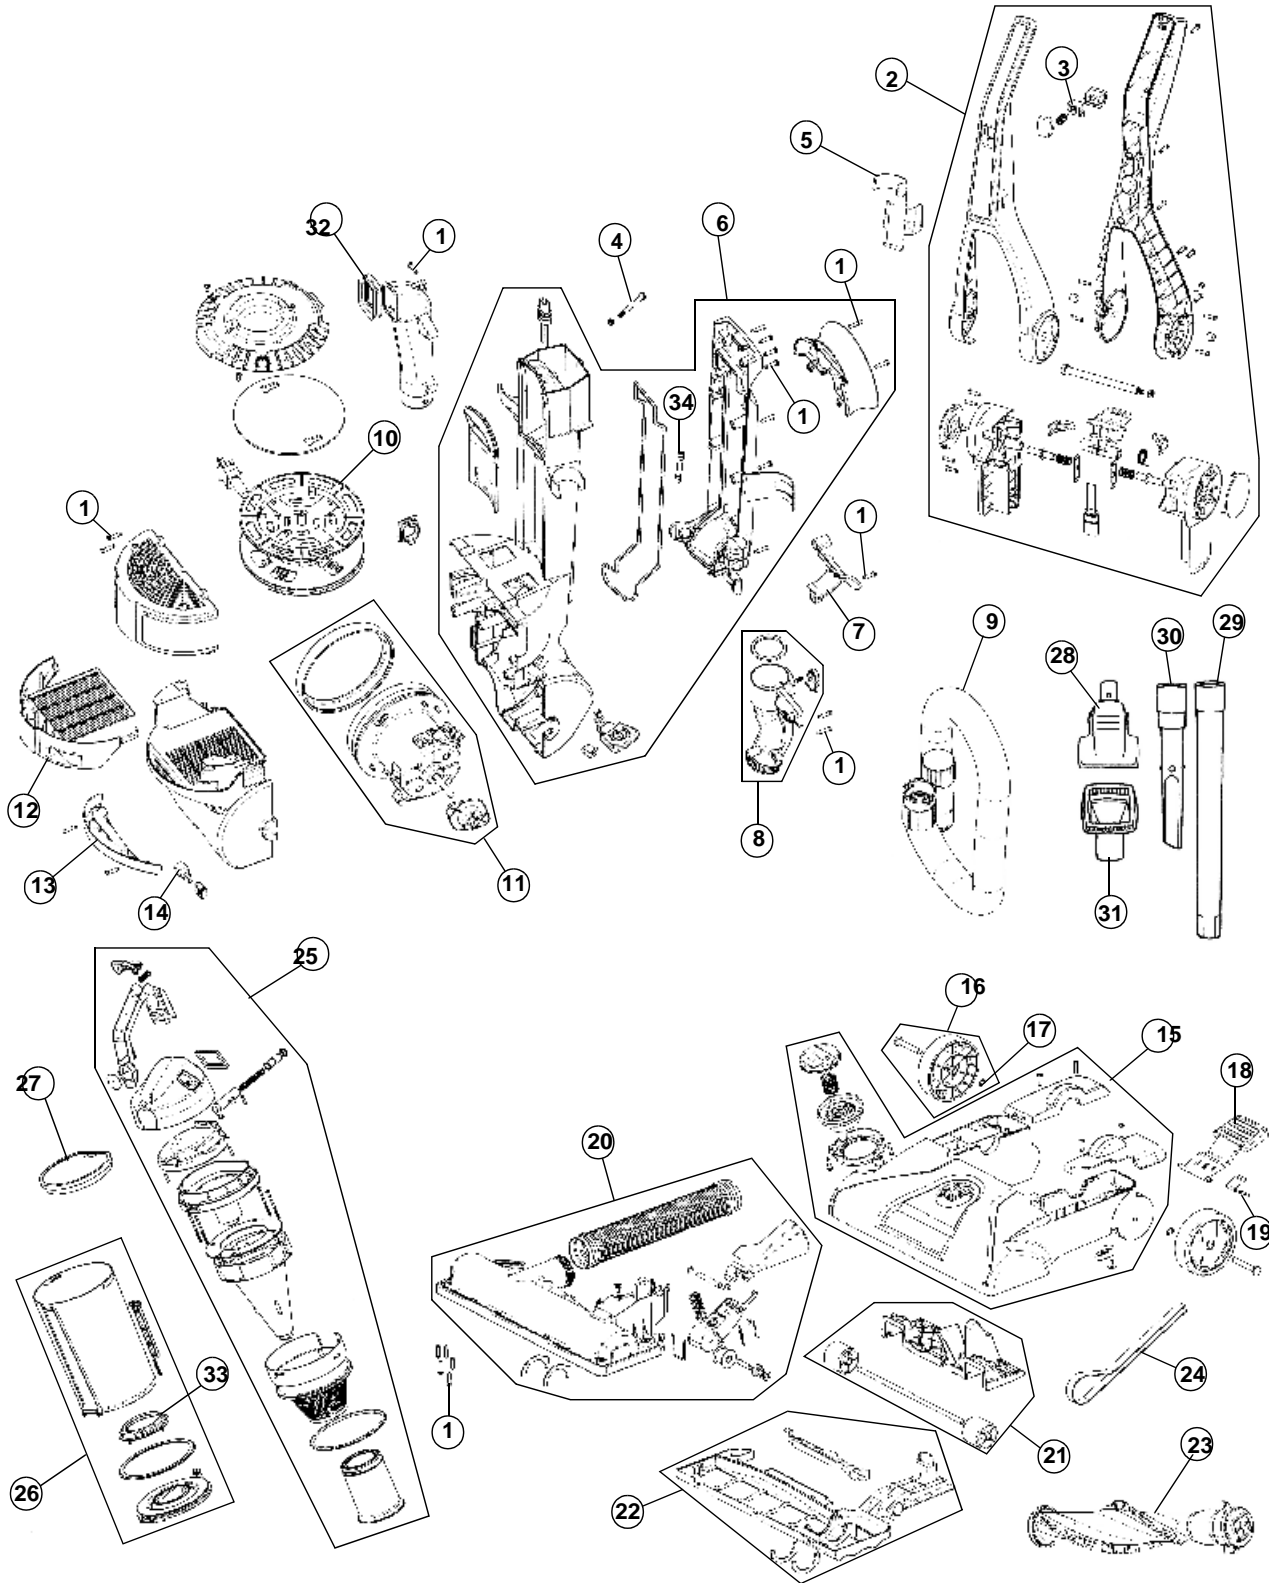

ASSEMBLY SCHEMATIC

MODEL No.

- UH70200
- UH70205
- UH70210
- UH70211
- UH70212
- UH70215

WINDTUNNEL
PURE CLEAN **T SERIES**
WINDTUNNEL
PET REWIND*

WINDTUNNEL
REWIND PLUS*

PART LISTING

ITEM	PART NUMBER	MODELS TO FIT	PART DESCRIPTION
1	660021002	ALL	BODY SCREW - #8 X 6MM
2	303839001	UH70200	HANDLE ASSEMBLY - FOLDING / D STYLE SHADOWS GRAY
	303835002	UH70205, UH70211	HANDLE ASSEMBLY - FOLDING / D STYLE SHADOWS METALLIC
	303835003	UH70212	HANDLE ASSEMBLY - FOLDING / D STYLE DARK SHADOWS METALLIC
	303835001	UH70210, UH70215	HANDLE ASSEMBLY - FOLDING / D STYLE BILLOWY BLUE
3	28218062	ALL	SWITCH
4	620893001	ALL	HANDLE SCREW
5	521025002	ALL	TURBO TOOL CLIP
6	303831001	ALL	MAIN BACK PANEL ASSEMBLY
7	521088001	ALL	HOSE WRAP - LOWER
8	303832001	ALL	LOWER HOSE ADAPTOR ASSEMBLY
9	303239003	ALL	UPPER HOSE ASSEMBLY - 8'
	303642001	UH70200, UH70212, UH70215	UPPER HOSE ASSEMBLY - 12'
10	303238002	ALL	CORD REWIND ASSEMBLY
11	230272001	ALL	MOTOR ASSEMBLY - WITH GASKET / GROMMET
12	303172002	ALL	EXHAUST HEPA FILTER ASSEMBLY
	902404001	UH70210, UH70211, UH70212, UH70215	CARBON EXHAUST FILTER
13	521064002	ALL	HEAD LIGHT LENS
14	27313107	ALL	LIGHT BULB
15	303840001	UH70200	NOZZLE BASE ASSEMBLY - GARNET METALLIC
	303834002	UH70205, UH70211	NOZZLE BASE ASSEMBLY - SHADOWS METALLIC
	303834001	UH70210, UH70215	NOZZLE BASE ASSEMBLY - BILLOWY BLUE
	303834003	UH70212	NOZZLE BASE ASSEMBLY - DARK SHADOWS GREEN METALLIC
16	304233001	ALL	REAR WHEEL ASSEMBLY
17	691040002	ALL	E - CLIP
18	521048001	ALL	HANDLE RELEASE PEDAL
19	633197001	ALL	HANDLE RELEASE PEDAL SPRING
20	303828001	ALL	BRUSH ROLL HOUSING / LOWER HOSE ASMY
21	303214001	ALL	ROLLER LIFTER ASSEMBLY
22	303829001	ALL	NOZZLE GUARD ASSEMBLY
23	303280001	ALL	BRUSH ROLL ASSEMBLY

MODEL No.

UH70200
UH70205
UH70210
UH70211
UH70212
UH70215