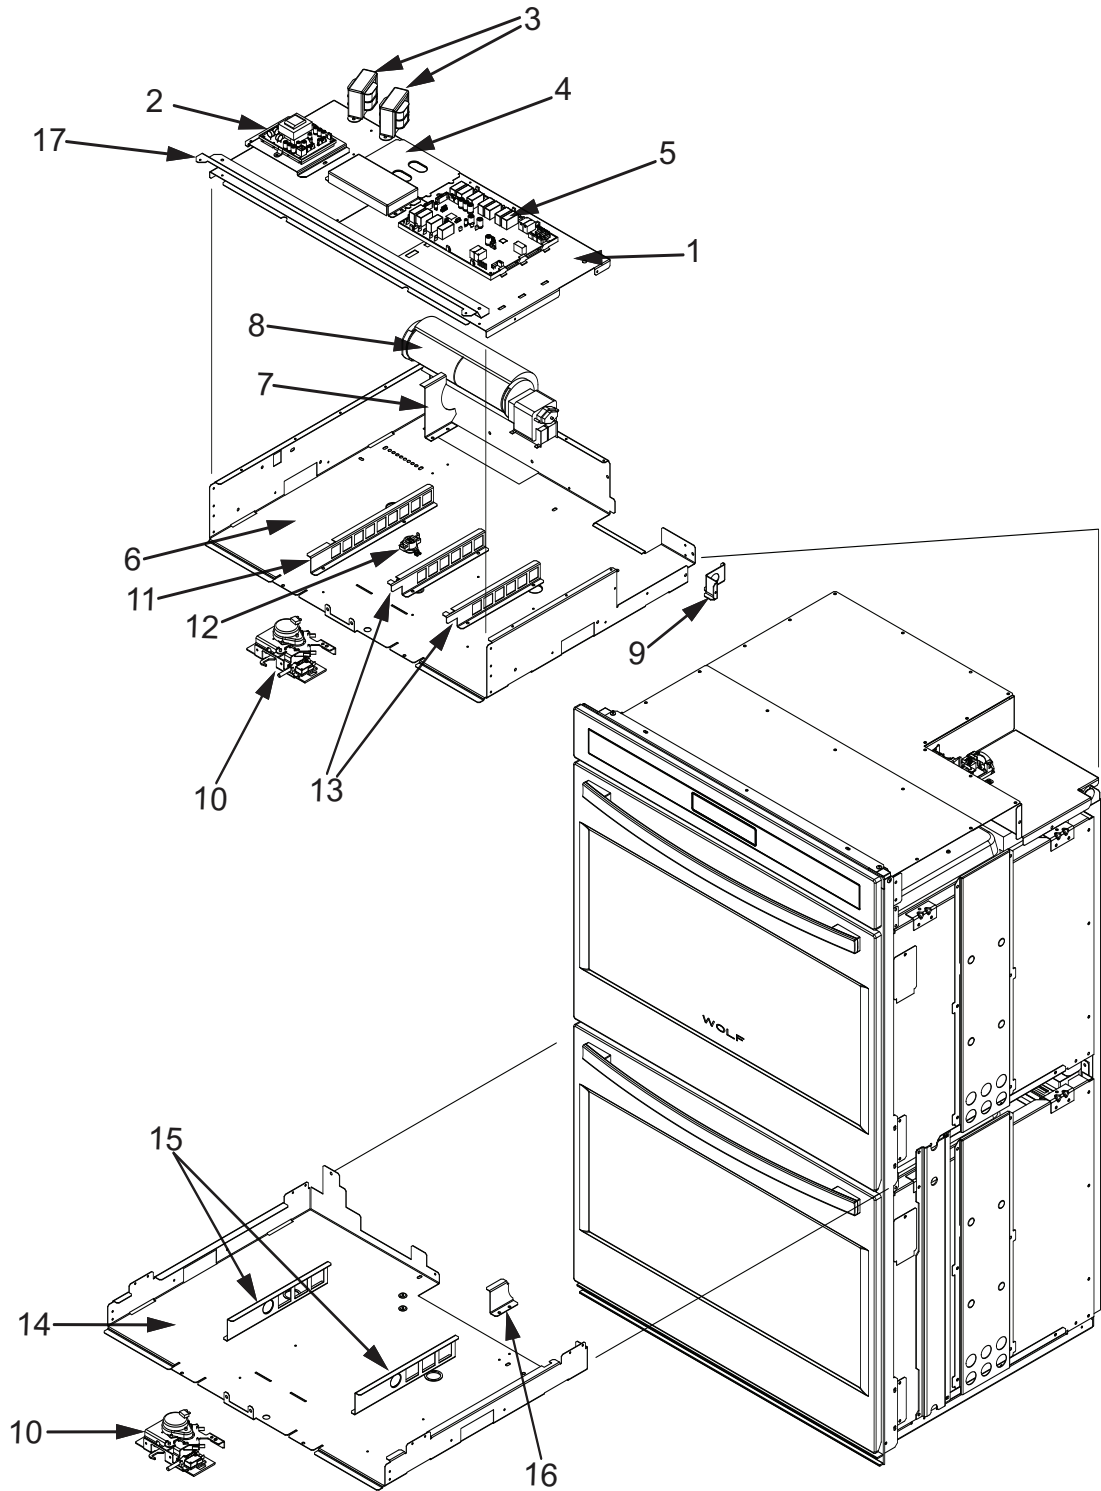

----- Manual continues below -----

**Oven Modules Parts List
Single and Double Oven**

<u>Ref #</u>	<u>Part #</u>	<u>Description</u>
1	808572	Plate, Mtg, Hardware
2	808573	Module, Power
3	808574	Transformer
4	808575	Cover, Latch
5	808576	Relay Board - Single Oven
	808577	Relay Board - Double Oven
6	808578	Pan, 30 Module
7	808579	Bracket, Air Diverter Top
8	808580	Fan, Cooling Upper
9	808581	Bracket, Cord
10	808582	Latch, Motorized
11	808583	Latch, Z-Bracket, Top Oven
12	808584	Switch, Thermostat Upper
13	808586	Support Bracket, Top Module
14	811451	Pan, Middle, 30"
15	808587	Latch, Z-Bracket, Bottom Oven
16	808588	Bracket, Air Diverter
17	811211	Plate, Steam Deflector

**Oven Modules Exploded View
Single and Double Oven**

**Oven Cavity Parts List
Single and Double Oven**

<u>Ref #</u>	<u>Part #</u>	<u>Description</u>
1		Special Order, Contact Customer Service Dept.
2	808636	Light Oven
3	808637	Light Bulb
4	808638	Cover, Probe Switch (Sgl & Upr Only)
5	808639	Switch, Probe (Sgl & Upr Only)
6	808640	Catalyst, Smoke
7	808641	Sensor, Temperature
8	808408	Conv. Fan Assy, CCW
9	808409	Conv. Fan Assy, CW
10	808642	Pan, Boil Element
11	808643	Element, Broil, 30
12	808644	Bracket, Sprt-Hinge Pocket Left
13	808645	Bracket, Sprt-Hinge Pocket Right
14	808646	Hinge Pocket, Door
15	808647	Rack, Guide, Left-30
16	808648	Rack, Guide, Right-30
17	811453	Screw, Shoulder, 8-18
18	808649	Washer, Mica - .062 x .625
19	808650	Convection Baffle Assy (Sgl & Upr Only)
20	808119	Washer, Mica - .040 x .625 Black
21	808652	Probe, Temperature (Sgl & Upr Only)
22	808653	Rack, Oven 30
23	808654	Rack, Oven Flat 30
24	808655	Pizza Peel
25	808656	Stone, Pizza
26	808657	Rack, Pizza Stone, 30
27	804712	Accessory, Pkg Broiler Pan Set
28	808659	Gasket, Cavity, 30
29	808660	SVCE, , Assy., - WOCatalyst
30	808651	Washer, Mica - .045x.625 Bk
31	811259	Hinge Cover, Bottom
32	811260	Screw, 10-16x1/2, CR Trs