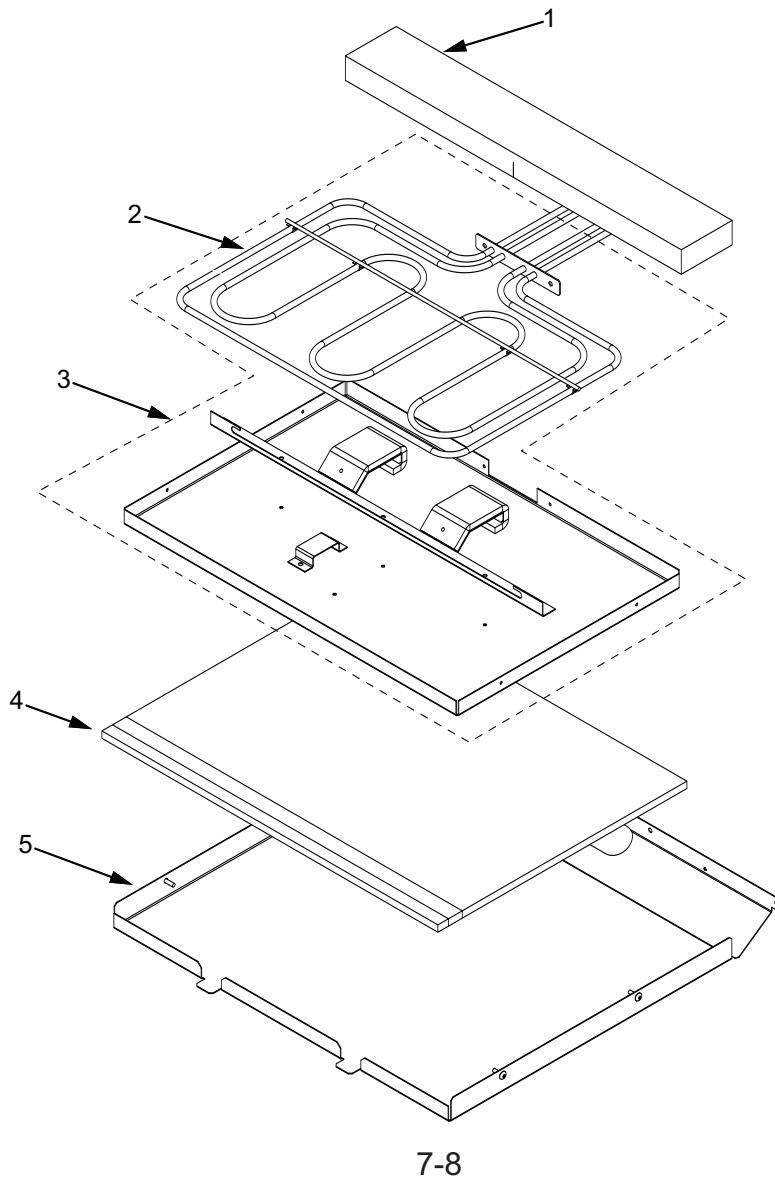

* See Bake Pan Assembly exploded view page 8 & 9

**Oven Back Exploded View
Single and Double Oven**

Bake Pan Parts List
Single and Double Oven

<u>Ref #</u>	<u>Part #</u>	<u>Description</u>
1	808625	Insulation, Bake Pan Back
2	808605	Element, Bake - Mgo 3500
3	808626	Assy, Inner Bake Pan
4	808627	Insulation, Thk-Bake Pan
5	808628	Pan, Bake Element

Bake Pan Exploded View
Single and Double Oven

WOLF® E-Series Wall Oven Parts List with Exploded Views

Oven Door Parts List Single and Double Oven

<u>Ref #</u>	<u>Part #</u>	<u>Description</u>
1	808401	Liner Assy.
2	808589	Door Glide, Left Weldment
3	808591	Door Glide, Rt Weldment
4	808593	Bumper, Door
5	808594	Hinge, Door
6	801540	Inside Screw (All Tear Drop Handles) 10-24 x 1/4" Screw W/Dog Point
	811575	Inside Screws (Framed Euro Handle) 8-32 x .625 Hex w / Shrh Mach Scr
	811949	Inside Screws (Unframed Euro Handle) 8-32 x .75 Hex w / Shrh Mach Scr
7	808595	Bracket, Mounting-Door Handle
8	808402	Skin Assy., Framed Upper/Single
	813125	Skin Assy., Framed Upper/Single Tear Drop
	808403	Skin Assy., Framed Lower
	813127	Skin Assy., Framed Lower Tear Drop
	808404	Skin Assy., Un-Framed Upper/Single
	813129	Skin Assy., Un-Framed Upper/Single Tear Drop
	808405	Skin Assy., Un-Framed Lower
	813131	Skin Assy., Un-Framed Lower Tear Drop
9	808406	Handle, Door, Framed Tear Drop
	808407	Handle, Door, UnFramed Tear Drop
	811850	Handle, Door, Framed Euro
	811851	Handle, Door, Unframed Euro
10	811575	Outside Screws (All Euro Handles) 8-32 x .625 Hex w / Shrh Mach Scr
	801540	Outside Screws (All Tear Drop Handles) 10-24 x 1/4" Screw W/Dog Point

Ref #	Part #	Description
1	808629	Washer, .25x.625 x .031 Thk, Fiber
2	808630	Trim, Top
3	808631	Extrn, Bottom
4	808632	Trim, SO Left Side
5	808633	Trim, SO Right Side
6	608634	Trim, DO Left Side
7	808635	Trim, DO Right Side
8	811216	Bracket, Corner - Left
9	811217	Bracket, Corner - Right
10	811264	Trim, Screw
11	811218	Bracket, Trim Support