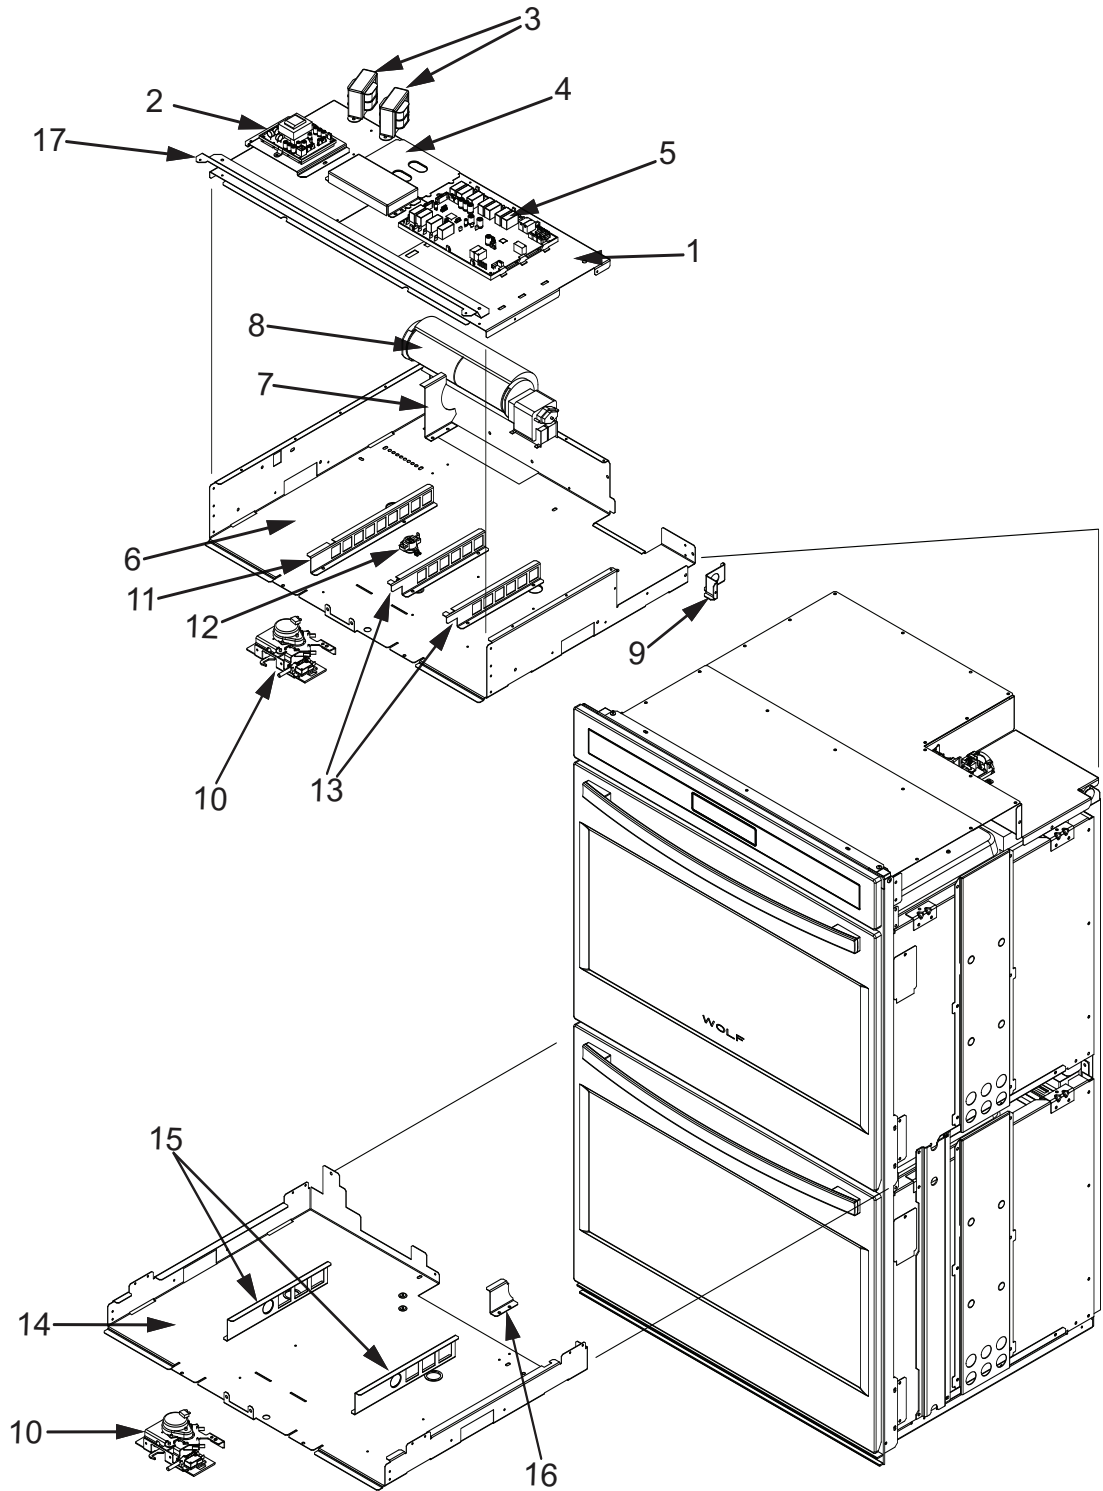

----- Manual continues below -----

**Oven Modules Parts List
Single and Double Oven**

<u>Ref #</u>	<u>Part #</u>	<u>Description</u>
1	808572	Plate, Mtg, Hardware
2	808573	Module, Power
3	808574	Transformer
4	808575	Cover, Latch
5	808576	Relay Board - Single Oven
	808577	Relay Board - Double Oven
6	808578	Pan, 30 Module
7	808579	Bracket, Air Diverter Top
8	808580	Fan, Cooling Upper
9	808581	Bracket, Cord
10	808582	Latch, Motorized
11	808583	Latch, Z-Bracket, Top Oven
12	808584	Switch, Thermostat Upper
13	808586	Support Bracket, Top Module
14	811451	Pan, Middle, 30"
15	808587	Latch, Z-Bracket, Bottom Oven
16	808588	Bracket, Air Diverter
17	811211	Plate, Steam Deflector

**Oven Modules Exploded View
Single and Double Oven**

**Oven Cavity Parts List
Single and Double Oven**

<u>Ref #</u>	<u>Part #</u>	<u>Description</u>
1		Special Order, Contact Customer Service Dept.
2	808636	Light Oven
3	808637	Light Bulb
4	808638	Cover, Probe Switch (Sgl & Upr Only)
5	808639	Switch, Probe (Sgl & Upr Only)
6	808640	Catalyst, Smoke
7	808641	Sensor, Temperature
8	808408	Conv. Fan Assy, CCW
9	808409	Conv. Fan Assy, CW
10	808642	Pan, Boil Element
11	808643	Element, Broil, 30
12	808644	Bracket, Sprt-Hinge Pocket Left
13	808645	Bracket, Sprt-Hinge Pocket Right
14	808646	Hinge Pocket, Door
15	808647	Rack, Guide, Left-30
16	808648	Rack, Guide, Right-30
17	811453	Screw, Shoulder, 8-18
18	808649	Washer, Mica - .062 x .625
19	808650	Convection Baffle Assy (Sgl & Upr Only)
20	808119	Washer, Mica - .040 x .625 Black
21	808652	Probe, Temperature (Sgl & Upr Only)
22	808653	Rack, Oven 30
23	808654	Rack, Oven Flat 30
24	808655	Pizza Peel
25	808656	Stone, Pizza
26	808657	Rack, Pizza Stone, 30
27	804712	Accessory, Pkg Broiler Pan Set
28	808659	Gasket, Cavity, 30
29	808660	SVCE, , Assy., - WOCatalyst
30	808651	Washer, Mica - .045x.625 Bk
31	811259	Hinge Cover, Bottom
32	811260	Screw, 10-16x1/2, CR Trs