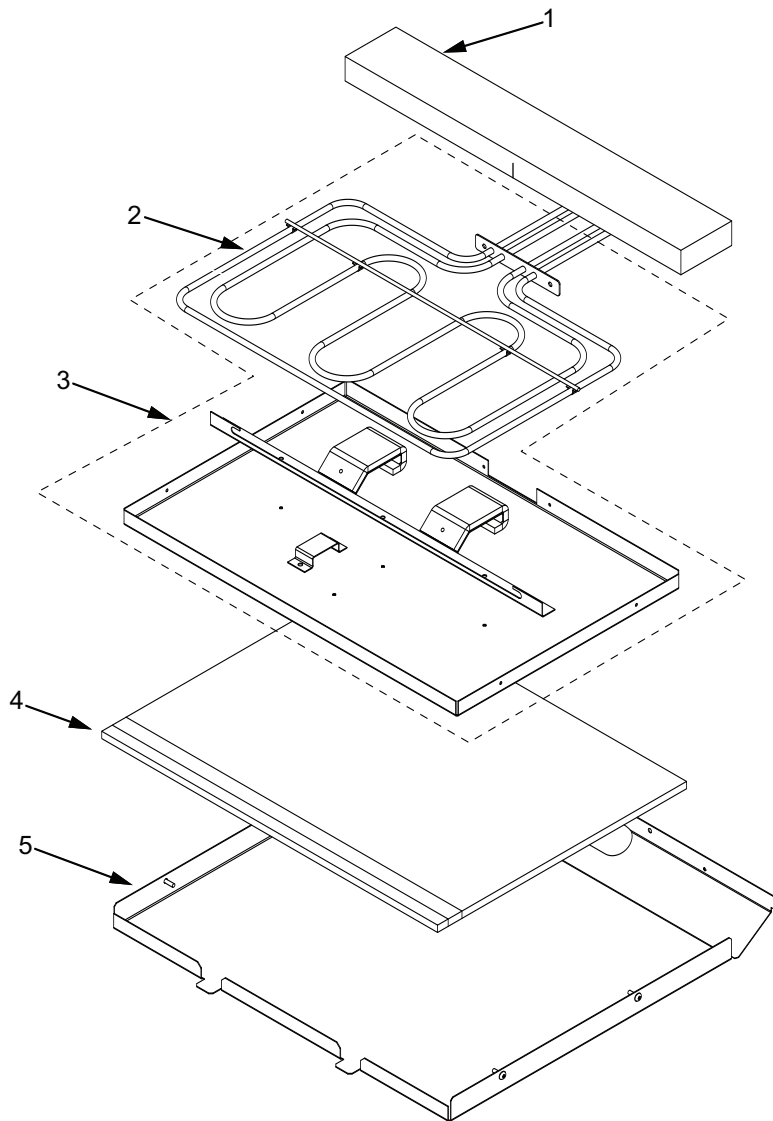

* See Bake Pan Assembly exploded view page 8 & 9

**Oven Back Exploded View
Single and Double Oven**

* SEE BAKE PAN ASSEMBLY EXPLODED VIEW

Bake Pan Parts List
Single and Double Oven

<u>Ref #</u>	<u>Part #</u>	<u>Description</u>
1	808625	Insulation, Bake Pan Back
2	808605	Element, Bake - Mgo 3500
3	808626	Assy, Inner Bake Pan
4	808627	Insulation, Thk-Bake Pan
5	808628	Pan, Bake Element

Bake Pan Exploded View
Single and Double Oven

WOLF® E-Series Wall Oven Parts List with Exploded Views

Oven Door Parts List Single and Double Oven

<u>Ref #</u>	<u>Part #</u>	<u>Description</u>
1	808401	Liner Assy.
2	808589	Door Glide, Left Weldment
3	808591	Door Glide, Rt Weldment
4	808593	Bumper, Door
5	808594	Hinge, Door
6	801540	Inside Screw (All Tear Drop Handles) 10-24 x 1/4" Screw W/Dog Point
	811575	Inside Screws (Framed Euro Handle) 8-32 x .625 Hex w / Shrhd Mach Scr
	811949	Inside Screws (Unframed Euro Handle) 8-32 x .75 Hex w / Shrhd Mach Scr
7	808595	Bracket, Mounting-Door Handle
8	808402	Skin Assy., Framed Upper/Single
	813125	Skin Assy., Framed Upper/Single Tear Drop
	808403	Skin Assy., Framed Lower
	813127	Skin Assy., Framed Lower Tear Drop
	808404	Skin Assy., Un-Framed Upper/Single
	813129	Skin Assy., Un-Framed Upper/Single Tear Drop
	808405	Skin Assy., Un-Framed Lower
	813131	Skin Assy., Un-Framed Lower Tear Drop
9	808406	Handle, Door, Framed Tear Drop
	808407	Handle, Door, UnFramed Tear Drop
	811850	Handle, Door, Framed Euro
	811851	Handle, Door, Unframed Euro
10	811575	Outside Screws (All Euro Handles) 8-32 x .625 Hex w / Shrhd Mach Scr
	801540	Outside Screws (All Tear Drop Handles) 10-24 x 1/4" Screw W/Dog Point