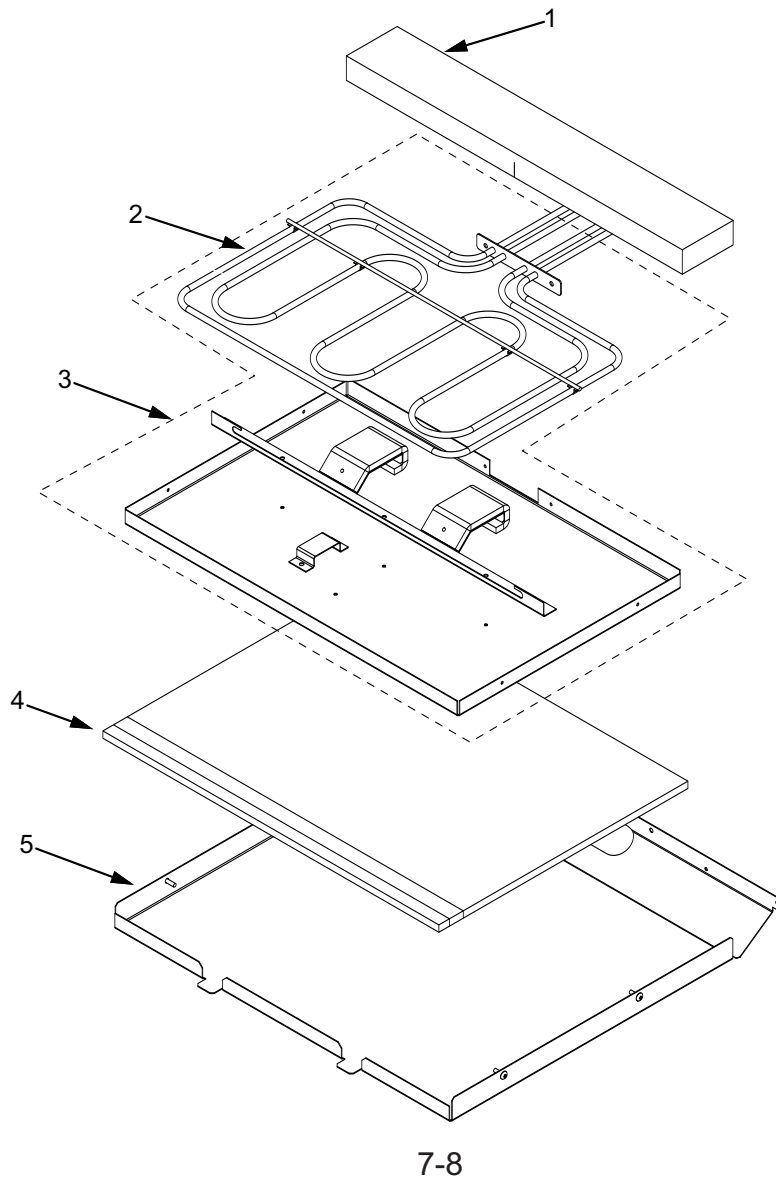

* See Bake Pan Assembly exploded view page 8 & 9

**Oven Back Exploded View
Single and Double Oven**

Bake Pan Parts List
Single and Double Oven

<u>Ref #</u>	<u>Part #</u>	<u>Description</u>
1	808625	Insulation, Bake Pan Back
2	808605	Element, Bake - Mgo 3500
3	808626	Assy, Inner Bake Pan
4	808627	Insulation, Thk-Bake Pan
5	808628	Pan, Bake Element

Bake Pan Exploded View
Single and Double Oven

WOLF® E-Series Wall Oven Parts List with Exploded Views

Oven Door Parts List Single and Double Oven

<u>Ref #</u>	<u>Part #</u>	<u>Description</u>
1	808401	Liner Assy.
2	808589	Door Glide, Left Weldment
3	808591	Door Glide, Rt Weldment
4	808593	Bumper, Door
5	808594	Hinge, Door
6	801540	Inside Screw (All Tear Drop Handles) 10-24 x 1/4" Screw W/Dog Point
	811575	Inside Screws (Framed Euro Handle) 8-32 x .625 Hex w / Shrh Mach Scr
	811949	Inside Screws (Unframed Euro Handle) 8-32 x .75 Hex w / Shrh Mach Scr
7	808595	Bracket, Mounting-Door Handle
8	808402	Skin Assy., Framed Upper/Single
	813125	Skin Assy., Framed Upper/Single Tear Drop
	808403	Skin Assy., Framed Lower
	813127	Skin Assy., Framed Lower Tear Drop
	808404	Skin Assy., Un-Framed Upper/Single
	813129	Skin Assy., Un-Framed Upper/Single Tear Drop
	808405	Skin Assy., Un-Framed Lower
	813131	Skin Assy., Un-Framed Lower Tear Drop
9	808406	Handle, Door, Framed Tear Drop
	808407	Handle, Door, UnFramed Tear Drop
	811850	Handle, Door, Framed Euro
	811851	Handle, Door, Unframed Euro
10	811575	Outside Screws (All Euro Handles) 8-32 x .625 Hex w / Shrh Mach Scr
	801540	Outside Screws (All Tear Drop Handles) 10-24 x 1/4" Screw W/Dog Point

Ref #	Part #	Description
1	808629	Washer, .25x.625 x .031 Thk, Fiber
2	808630	Trim, Top
3	808631	Extrn, Bottom
4	808632	Trim, SO Left Side
5	808633	Trim, SO Right Side
6	608634	Trim, DO Left Side
7	808635	Trim, DO Right Side
8	811216	Bracket, Corner - Left
9	811217	Bracket, Corner - Right
10	811264	Trim, Screw
11	811218	Bracket, Trim Support