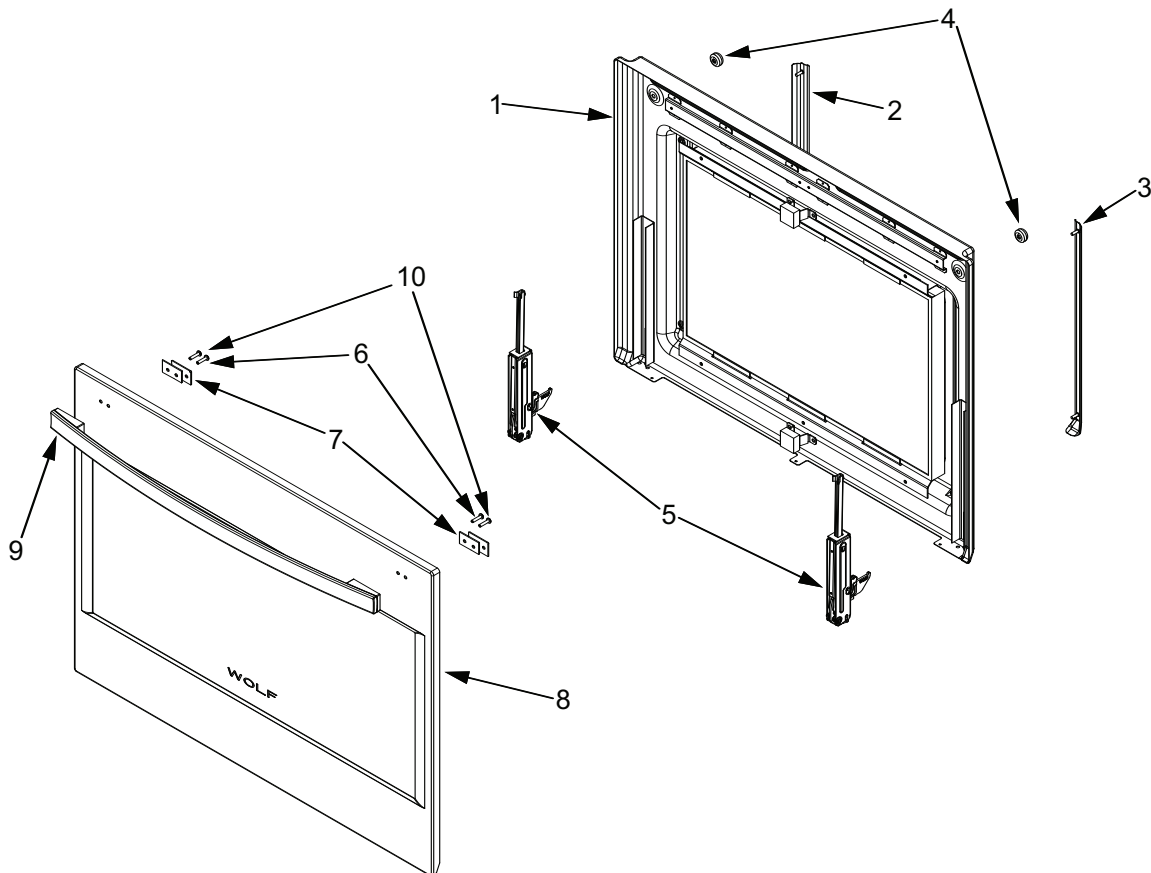

WOLF® E-Series Wall Oven Parts List with Exploded Views

Oven Door Parts List Single and Double Oven

<u>Ref #</u>	<u>Part #</u>	<u>Description</u>
1	808401	Liner Assy.
2	808589	Door Glide, Left Weldment
3	808591	Door Glide, Rt Weldment
4	808593	Bumper, Door
5	808594	Hinge, Door
6	801540	Inside Screw (All Tear Drop Handles) 10-24 x 1/4" Screw W/Dog Point
	811575	Inside Screws (Framed Euro Handle) 8-32 x .625 Hex w / Shrh Mach Scr
	811949	Inside Screws (Unframed Euro Handle) 8-32 x .75 Hex w / Shrh Mach Scr
7	808595	Bracket, Mounting-Door Handle
8	808402	Skin Assy., Framed Upper/Single
	813125	Skin Assy., Framed Upper/Single Tear Drop
	808403	Skin Assy., Framed Lower
	813127	Skin Assy., Framed Lower Tear Drop
	808404	Skin Assy., Un-Framed Upper/Single
	813129	Skin Assy., Un-Framed Upper/Single Tear Drop
	808405	Skin Assy., Un-Framed Lower
	813131	Skin Assy., Un-Framed Lower Tear Drop
9	808406	Handle, Door, Framed Tear Drop
	808407	Handle, Door, UnFramed Tear Drop
	811850	Handle, Door, Framed Euro
	811851	Handle, Door, Unframed Euro
10	811575	Outside Screws (All Euro Handles) 8-32 x .625 Hex w / Shrh Mach Scr
	801540	Outside Screws (All Tear Drop Handles) 10-24 x 1/4" Screw W/Dog Point

NOTE: Complete door assembly is a special order, Call Customer Service Department

Not Shown:

803379 Door Liner Screws

Oven Door Exploded View Single and Double Oven