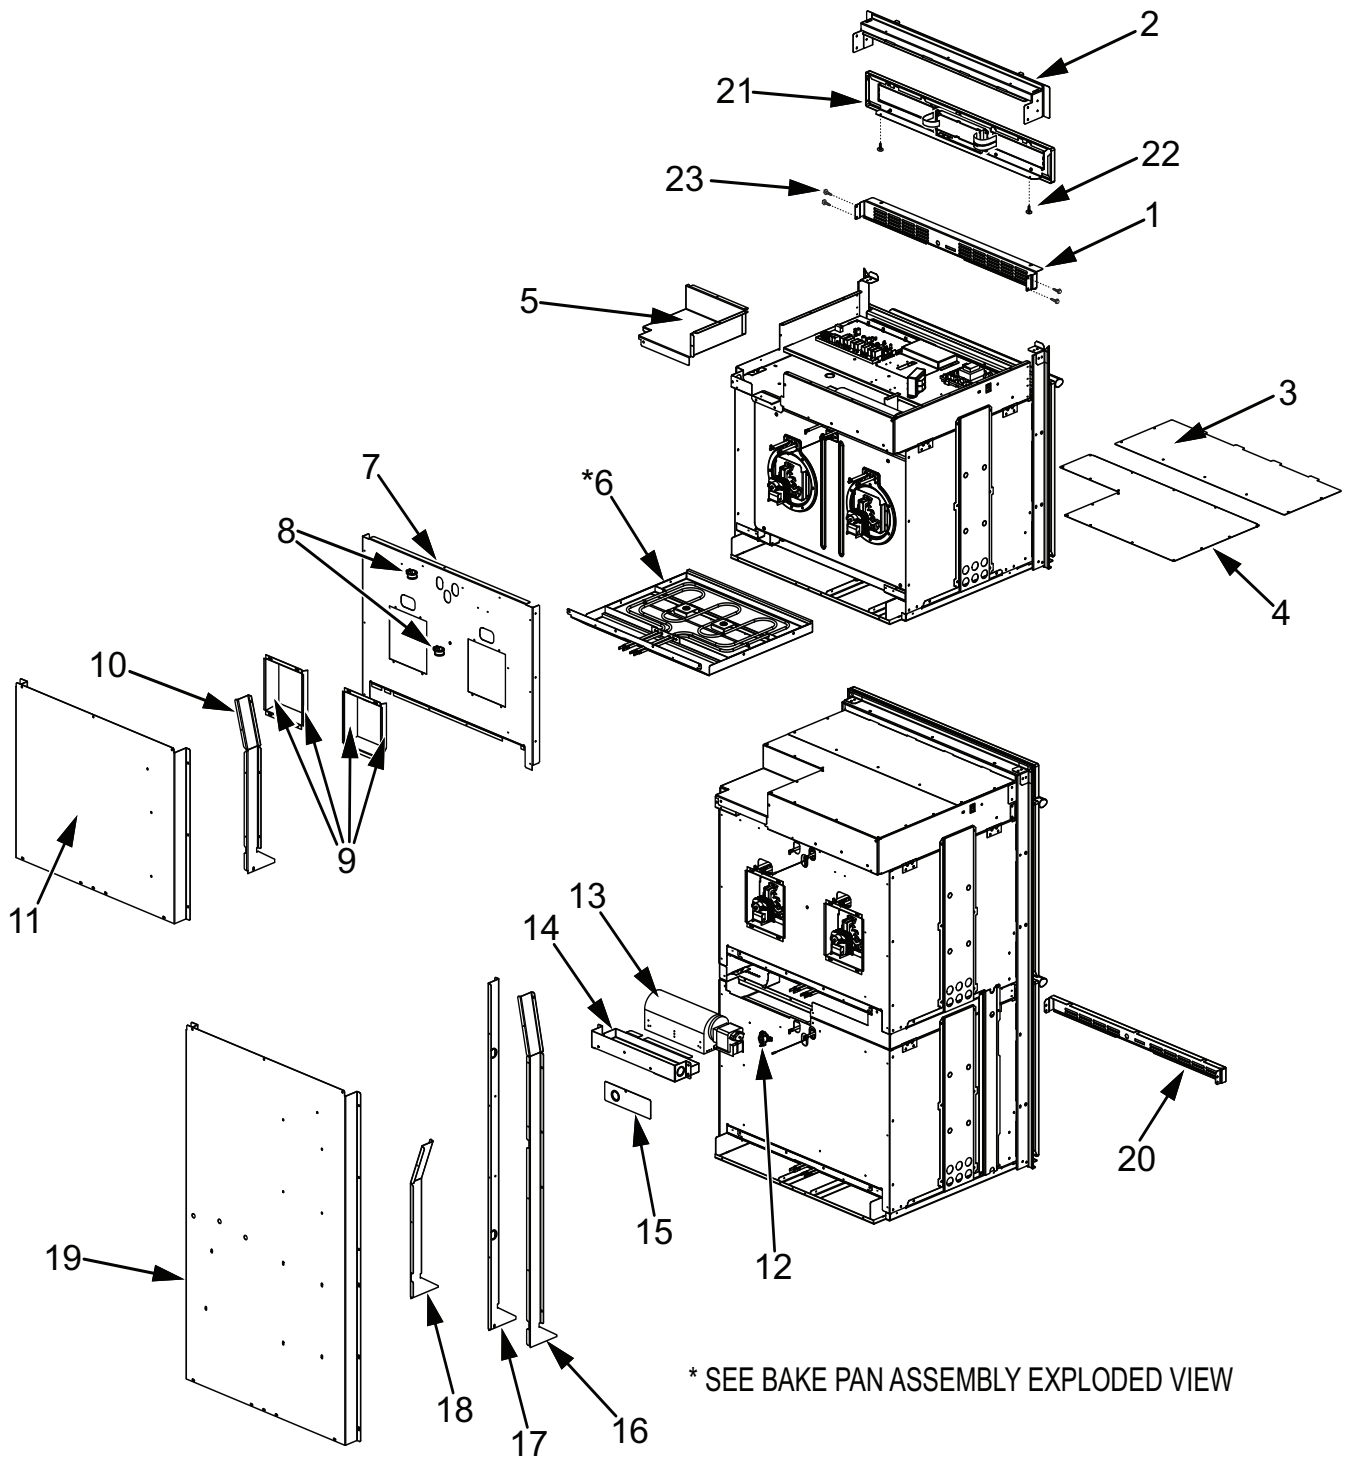

**Oven Back Parts List
Single and Double Oven**

Ref #	Part #	Description
1	808600	Plate, Upper Venting Face
2	808601	Weld Assembly, Cowling
3	808602	Panel, Upper Front
4	808603	Cover, Rear Top
5	808604	Cover, Small, Top Module
*6	808605	Element, Bake Mgo 3500
7	811452	Panel, Back - Top
8	808607	Strain Relief, Metal
9	808607	Convection Fan Shroud
10	808609	Channel, Divider Side Exhaust Sgl
11	808610	Panel, Back - SO30
12	808584	Switch, Thermostat Upper
13	808611	Fan, Cooling Lower
14	808612	Cover, Fan Cooling
15	808613	Cover, Small Back Panel
16	808614	Channel, Divider Side Exh-Long
17	808615	Channel, Cooling, Dbl WO
18	808616	Channel, Divider Side Exh-Short
19	808617	Cover, Back
20	808618	Plate, Vent - Middle
21	808619	Assy, SO Framed Control Panel
	808620	Assy, SO Unframed Control Panel
	811933	Cont Pnl, Unframed Sgl Oven (ICB only)
	808621	Assy, DO Framed Control Panel
	808622	Assy, DO Unframed Control Panel
	811934	Cont Pnl, Unframed Dbl Oven (ICB only)
22	730239	Screw, #8x3/8" Mod. Truss Hd
23	801542	8-18x3/8" Screw Type B H/W/Hd

Not Shown

809594	Communication Cable
811212	Harness, Main, Single
811213	Harness, Main, Double
811214	Wire Routing Device, Plastic
812211	Power Cord Conduit, Single
812212	Power Cord Conduit, Double
808623	Terminal Box & Gnd Wire (International only)
808624	Plug, Hole

* See Bake Pan Assembly exploded view page 8 & 9

**Oven Back Exploded View
Single and Double Oven**

* SEE BAKE PAN ASSEMBLY EXPLODED VIEW