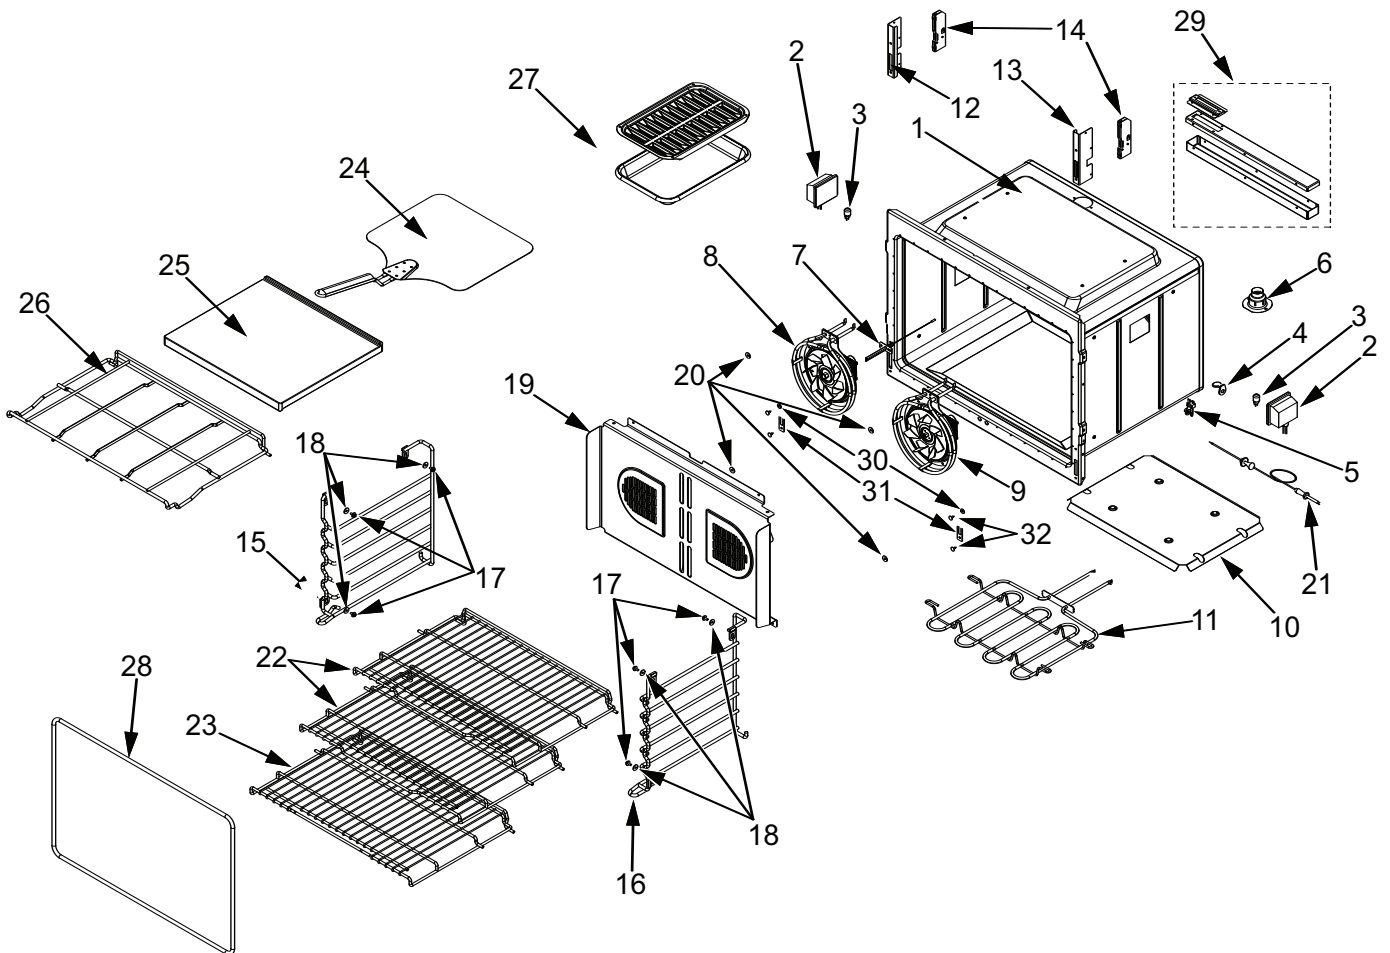

Oven Cavity Parts List
Single and Double Oven

<u>Ref #</u>	<u>Part #</u>	<u>Description</u>
1		Special Order, Contact Customer Service Dept.
2	808636	Light Oven
3	808637	Light Bulb
4	808638	Cover, Probe Switch (Sgl & Upr Only)
5	808639	Switch, Probe (Sgl & Upr Only)
6	808640	Catalyst, Smoke
7	808641	Sensor, Temperature
8	808408	Conv. Fan Assy, CCW
9	808409	Conv. Fan Assy, CW
10	808642	Pan, Boil Element
11	808643	Element, Broil, 30
12	808644	Bracket, Sprt-Hinge Pocket Left
13	808645	Bracket, Sprt-Hinge Pocket Right
14	808646	Hinge Pocket, Door
15	808647	Rack, Guide, Left-30
16	808648	Rack, Guide, Right-30
17	811453	Screw, Shoulder, 8-18
18	808649	Washer, Mica - .062 x .625
19	808650	Convection Baffle Assy (Sgl & Upr Only)
20	808119	Washer, Mica - .040 x .625 Black
21	808652	Probe, Temperature (Sgl & Upr Only)
22	808653	Rack, Oven 30
23	808654	Rack, Oven Flat 30
24	808655	Pizza Peel
25	808656	Stone, Pizza
26	808657	Rack, Pizza Stone, 30
27	804712	Accessory, Pkg Broiler Pan Set
28	808659	Gasket, Cavity, 30
29	808660	SVCE, , Assy., - WOCatalyst
30	808651	Washer, Mica - .045x.625 Bk
31	811259	Hinge Cover, Bottom
32	811260	Screw, 10-16x1/2, CR Trs

**Oven Cavity Exploded View
Single and Double Oven**