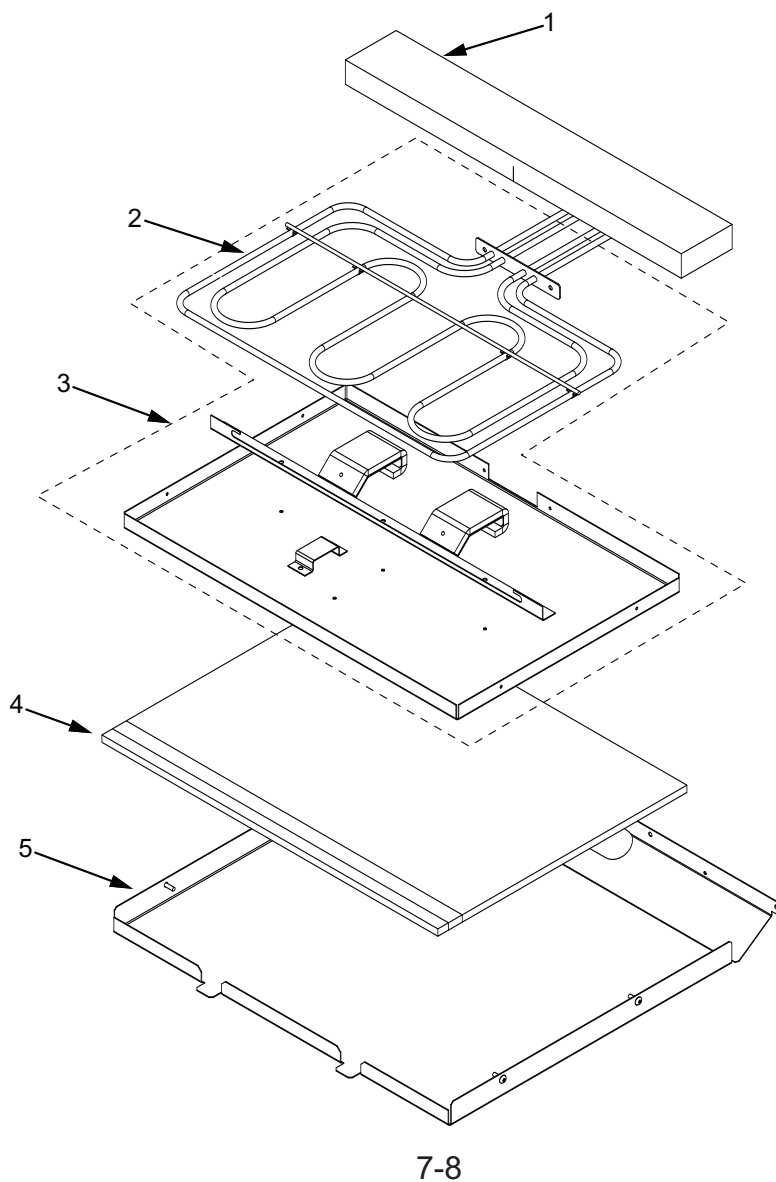

* See Bake Pan Assembly exploded view page 8 & 9

**Oven Back Exploded View
Single and Double Oven**

* SEE BAKE PAN ASSEMBLY EXPLODED VIEW

Bake Pan Parts List
Single and Double Oven

<u>Ref #</u>	<u>Part #</u>	<u>Description</u>
1	808625	Insulation, Bake Pan Back
2	808605	Element, Bake - Mgo 3500
3	808626	Assy, Inner Bake Pan
4	808627	Insulation, Thk-Bake Pan
5	808628	Pan, Bake Element

Bake Pan Exploded View
Single and Double Oven

WOLF® E-Series Wall Oven Parts List with Exploded Views

Oven Door Parts List Single and Double Oven

<u>Ref #</u>	<u>Part #</u>	<u>Description</u>
1	808401	Liner Assy.
2	808589	Door Glide, Left Weldment
3	808591	Door Glide, Rt Weldment
4	808593	Bumper, Door
5	808594	Hinge, Door
6	801540	Inside Screw (All Tear Drop Handles) 10-24 x 1/4" Screw W/Dog Point
	811575	Inside Screws (Framed Euro Handle) 8-32 x .625 Hex w / Shrh Mach Scr
	811949	Inside Screws (Unframed Euro Handle) 8-32 x .75 Hex w / Shrh Mach Scr
7	808595	Bracket, Mounting-Door Handle
8	808402	Skin Assy., Framed Upper/Single
	813125	Skin Assy., Framed Upper/Single Tear Drop
	808403	Skin Assy., Framed Lower
	813127	Skin Assy., Framed Lower Tear Drop
	808404	Skin Assy., Un-Framed Upper/Single
	813129	Skin Assy., Un-Framed Upper/Single Tear Drop
	808405	Skin Assy., Un-Framed Lower
	813131	Skin Assy., Un-Framed Lower Tear Drop
9	808406	Handle, Door, Framed Tear Drop
	808407	Handle, Door, UnFramed Tear Drop
	811850	Handle, Door, Framed Euro
	811851	Handle, Door, Unframed Euro
10	811575	Outside Screws (All Euro Handles) 8-32 x .625 Hex w / Shrh Mach Scr
	801540	Outside Screws (All Tear Drop Handles) 10-24 x 1/4" Screw W/Dog Point

Ref #	Part #	Description
1	808629	Washer, .25x.625 x .031 Thk, Fiber
2	808630	Trim, Top
3	808631	Extrn, Bottom
4	808632	Trim, SO Left Side
5	808633	Trim, SO Right Side
6	608634	Trim, DO Left Side
7	808635	Trim, DO Right Side
8	811216	Bracket, Corner - Left
9	811217	Bracket, Corner - Right
10	811264	Trim, Screw
11	811218	Bracket, Trim Support