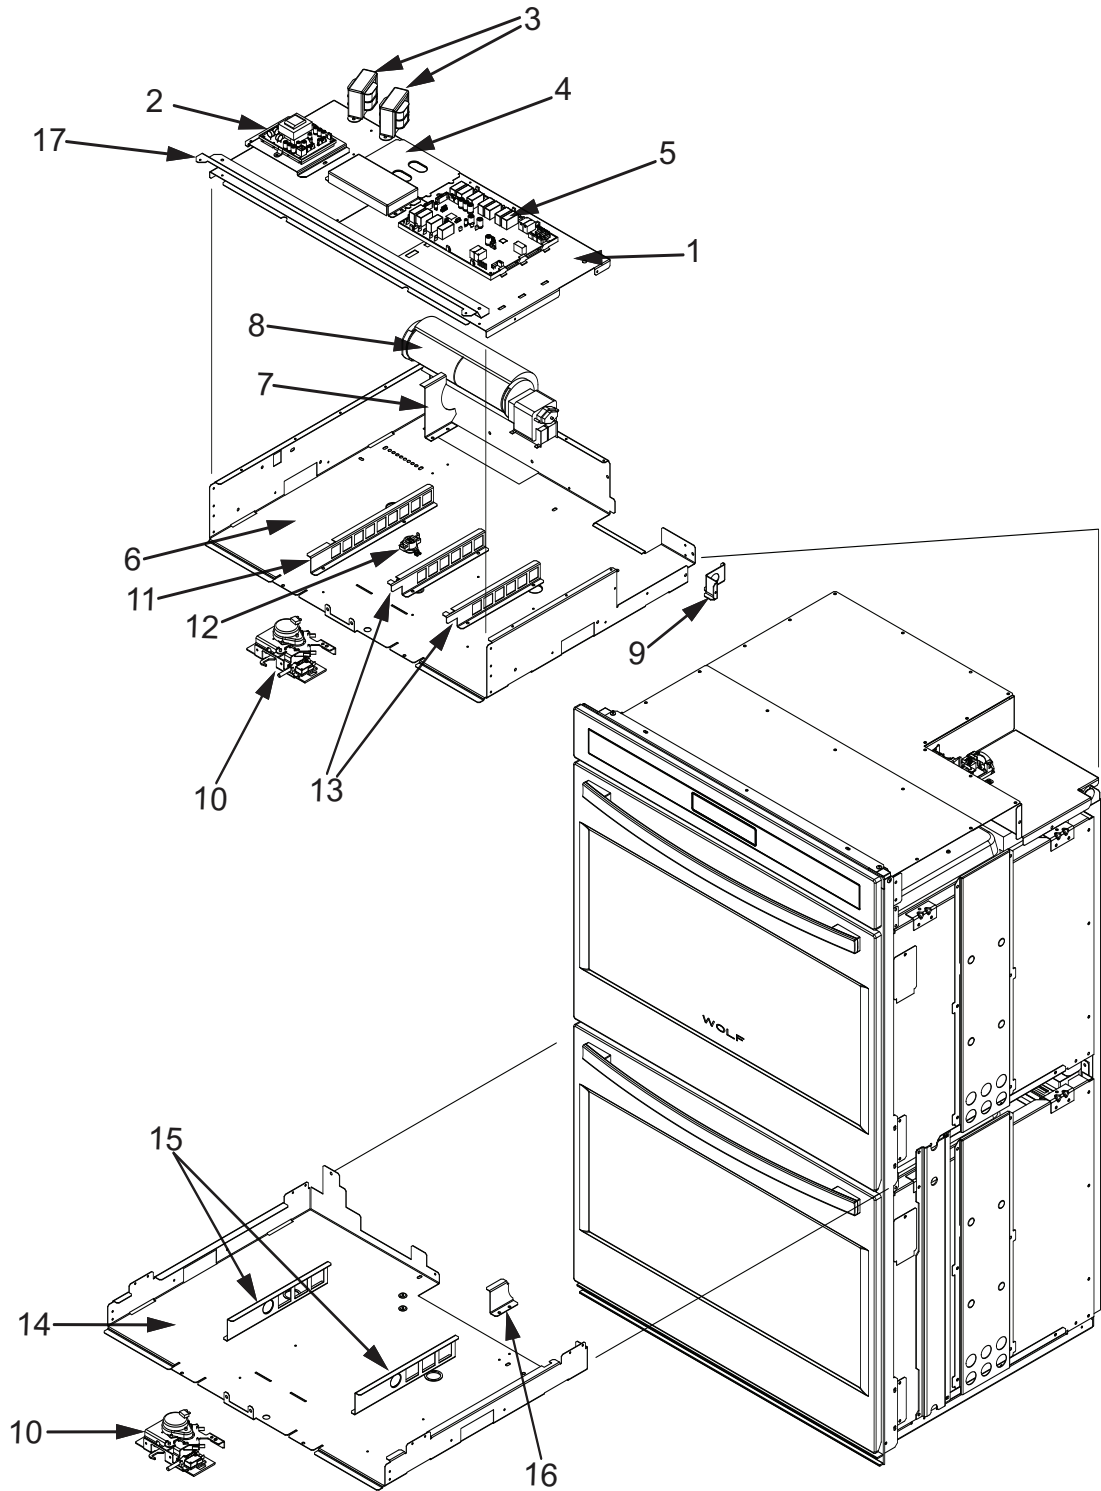

**Oven Modules Parts List
Single and Double Oven**

<u>Ref #</u>	<u>Part #</u>	<u>Description</u>
1	808572	Plate, Mtg, Hardware
2	808573	Module, Power
3	808574	Transformer
4	808575	Cover, Latch
5	808576	Relay Board - Single Oven
	808577	Relay Board - Double Oven
6	808578	Pan, 30 Module
7	808579	Bracket, Air Diverter Top
8	808580	Fan, Cooling Upper
9	808581	Bracket, Cord
10	808582	Latch, Motorized
11	808583	Latch, Z-Bracket, Top Oven
12	808584	Switch, Thermostat Upper
13	808586	Support Bracket, Top Module
14	811451	Pan, Middle, 30"
15	808587	Latch, Z-Bracket, Bottom Oven
16	808588	Bracket, Air Diverter
17	811211	Plate, Steam Deflector

**Oven Modules Exploded View
Single and Double Oven**