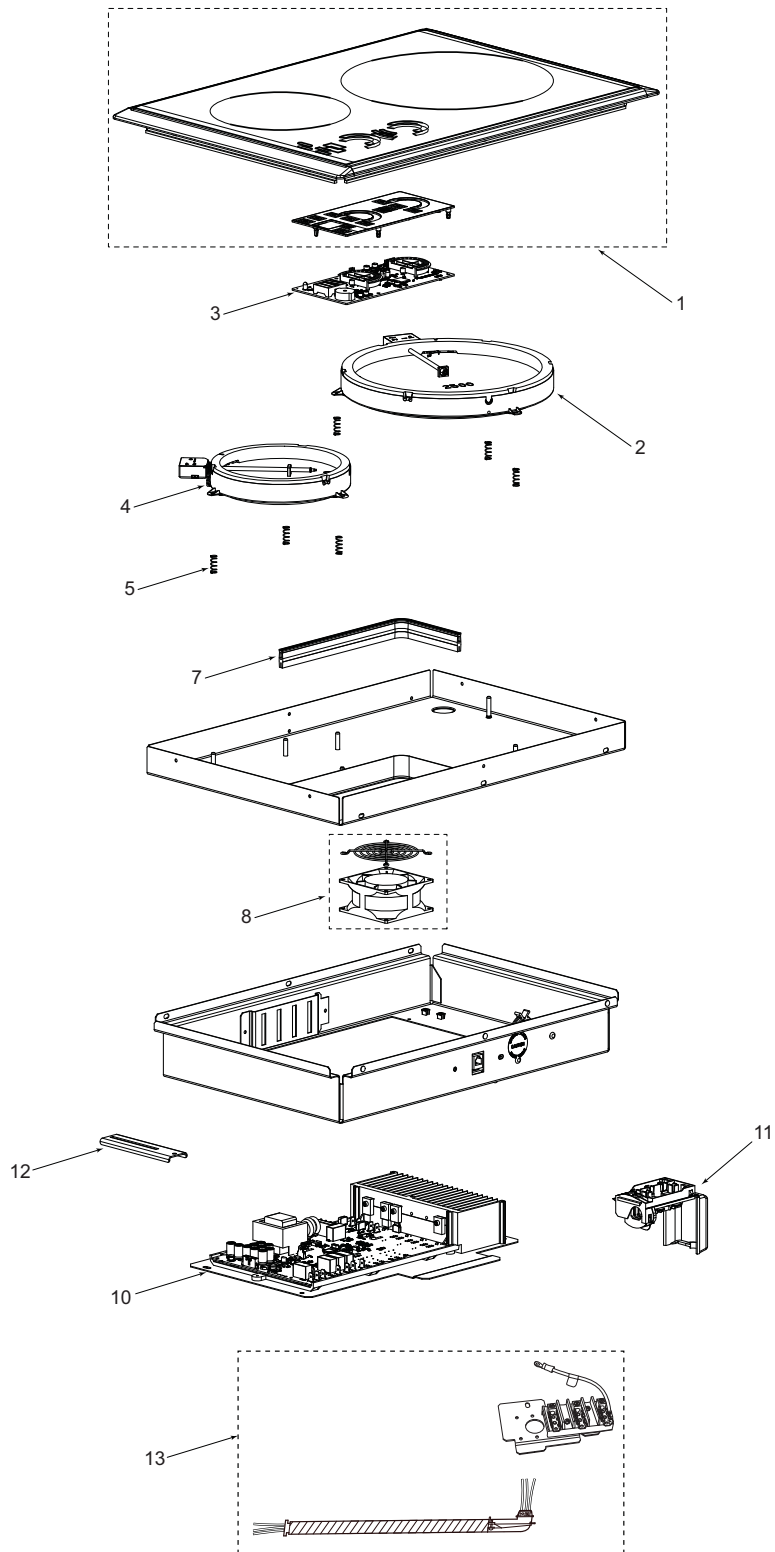

This Owner's Manual is provided and hosted by [Appliance Factory Parts](#).

Wolf CT15E-2 Owner's Manual

[Shop genuine replacement parts for Wolf CT15E-2](#)

[Find Your Wolf Electric Range Parts - Select From 82 Models](#)

----- Manual continues below -----

CT15E-2 EXPLODED VIEW

CT30E-2, CT30EU-2, CT30E-208 PARTS LIST

Ref #	Part #	Description
1	811752	Glass & Keypad Assy. (Classic SS) (Domestic)
	811937	Glass and Keypad Assy. (International)
	811754	Glass & Keypad Assy. (Black)
	811756	Glass & Keypad Assy. (Platinum)
	811758	Glass & Keypad Assy. (Unframed) (Domestic)
	811939	Glass and Keypad Assy. (International)
2	811769	Display Module
3	811771	Element, 1200 Watt
	811747	Element, 1200 Watt (208 Volt)
4	811773	Element, 2500 Watt
	811748	Element, 2300 Watt (208 Volt)
5	800511	Spring (Support)
6	811775	Element, 4400 Watt
	811749	Element, 4400 Watt (208 Volt)
8	811782	Seal, Silicone (Must be cut to size)
10	802709	Clamp-down Kit (Not all parts shown)
11	811733	Fan Assy. (30")
12	811742	Power Module (30")
13	811104	Terminal Box and Grnd Wire (International)
14	812686	Flex Conduit w/Terminal Block & Plate Assembly

Not Shown

Part #	Description
811738	CT30E-2 Wire Harness
811740	Communication Cable
811745	Power Supply Cord
811746	Cooktop Fastener / Hardware Kit