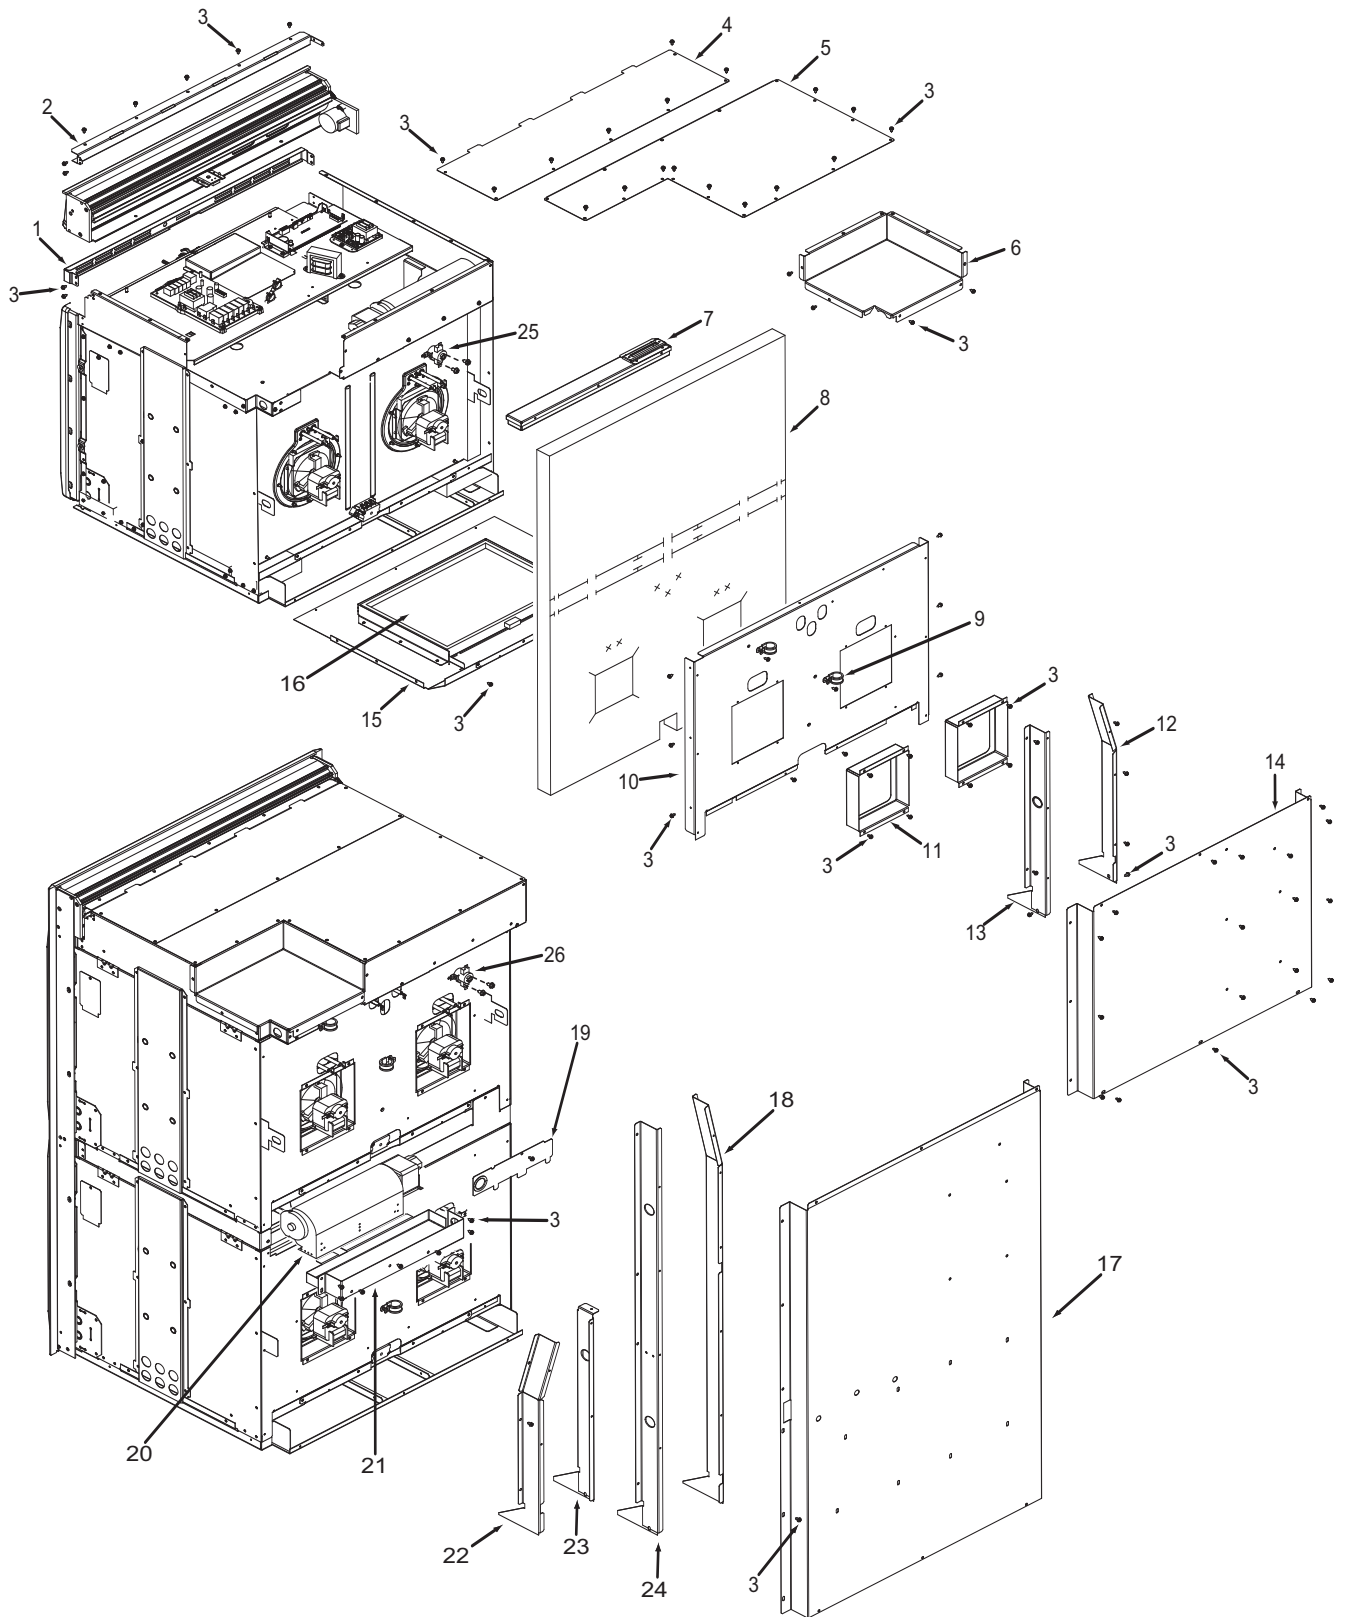

Not Shown

801241 Plate, Vent Middle

**36" Back View Parts List
Single Oven**

<u>Ref #</u>	<u>Part #</u>	<u>Description</u>
1	801536	Face Plate, Venting, Upper, 36"
2	801582	Stiffener, Top Module, 36"
3	801542	Screw, 8-18x3/8"
4	801478	Panel, Top Module, Front, 36"
5	801331	Cover, Large, 36"
6	801803	Cover, Small, Top Module, 36"
7	801700	Catalyst, Sub Assembly
8	805979	Insulation, Cavity, Top, 36"
	805980	Insulation, Cavity, Back, 36"
9	801913	Strain Relief, Metal, 36"
10	803329	Panel, Insulation, Back, 36"
11	802918	Panel, Inner, Back, 36"
12	803334	Channel, Exhaust, 36"
13	803327	Channel, Cooling, 36"
14	801506	Panel, Cover, Back, 36"
15	802700*	Bake, Pan Sub Assembly, 36"
16	800360*	Element, Bake, 36"

* See Bake Pan Assembly exploded view page 14.

**Oven Back Exploded View
Single and Double Oven**

**30" Side and Base View Parts List
Single and Double Oven**

<u>Ref #</u>	<u>Part #</u>	<u>Description</u>
1	820125	Channel, Upper Venting
2	800890	Cover, Temperature Probe
3	801721	Enclosure, Rt Side 30"
4	801475	Bracket, Hold Down
5	801530	Insulation, Light
6	800926	Hinge, Pocket
7	806612	Insulation, Cavity, Hinge
8	800364	Stiffener, U-Wrap
9	806608	Insulation, Cavity, Right Side
10	808422	Base, Assembly Single
	804541	Base, Assembly, Double
11	806609	Insulation, Cavity, Left Side
12	801720	Enclosure, Left Side, 30"