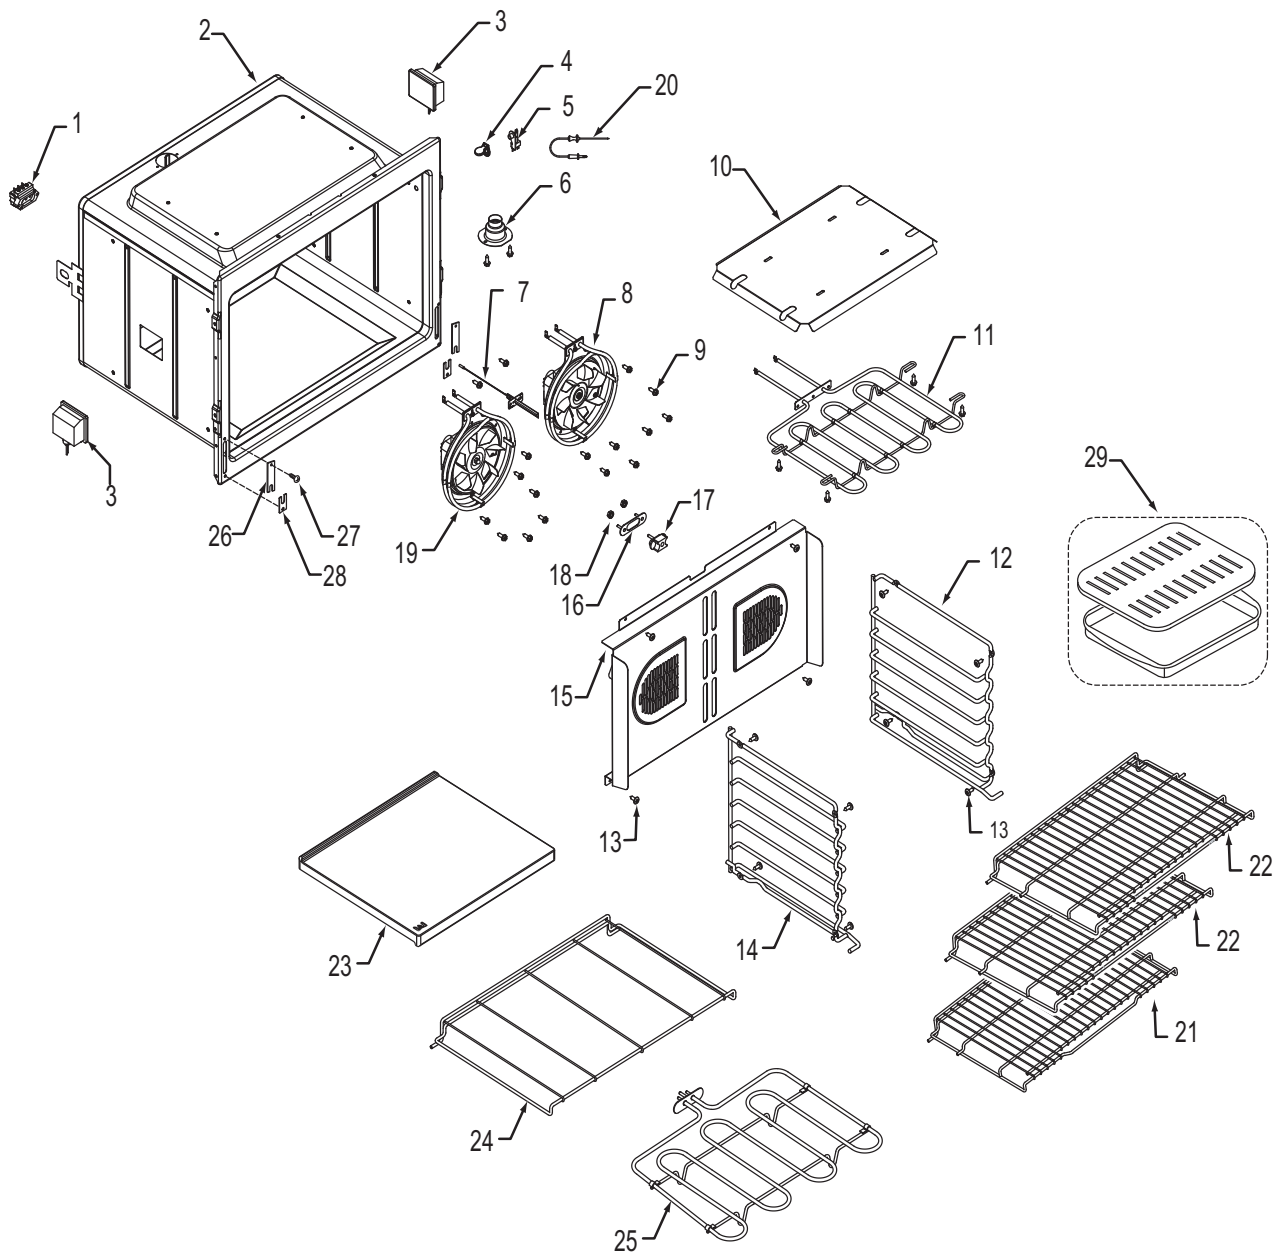

**30" Oven Cavity Parts List
Single and Double Oven**

<u>Ref #</u>	<u>Part #</u>	<u>Description</u>
1	803140	Receptacle, Pizza Element
2	N/A	Cavity, Oven (Contact Factory)
3	800307	Light, Oven
4	800943	Cover, Probe Switch
5	800942	Switch, Probe
6	800304	Catalyst, Smoke
7	809982	Sensor, Temperature
8	800701	Fan, Convection Assy., Cw
9	801544	Screw, 8-32x1/2"
10	801122	Pan, Broil Element
11	808643	Element, Broil, 30"
12	800368	Guide, Rack, Right
13	802704	Screw, 8-32x1/2 Lo Profile
14	801141	Guide, Rack, Left
15	802898	Convection Baffle Assembly, 30"
16	801417	Plate, Retainer
17	803141	Receptacle, Plug, Ceramic
18	801049	Nut, 8-32 Keps
19	809818	Fan, Convection Assy., Ccw
20	808652	Probe, Temperature
21	802988	Rack, Oven 30"
22	803062	Rack, Oven Flat 30"
23	803859	Stone, Pizza
24	800735	Rack, Pizza Stone, 30"
25	800717	Element, Pizza 3500 Watt 230V
26	803373	Clip, Retainer Hinge
27	802929	Screw 6-20X5/8 PH TRS HD T-AB, Black
28	803323	Cover, Plate
29	804712	Accessory Pkg Broiler Pan Set

**36" Oven Cavity Parts List
Single Oven**

<u>Ref #</u>	<u>Part #</u>	<u>Description</u>
1	803140	Receptacle, Pizza Element
2	N/A	Cavity, Oven (Contact Factory)
3	800307	Light, Oven
4	800493	Cover, Probe Switch
5	800942	Switch, Probe
6	800304	Catalyst, Smoke
7	809982	Sensor, Temperature
8	800701	Fan, Convection Assy., Cw
9	801544	Screw, 8-32x1/2"
10	801616	Deflector, Pan Broil
11	801615	Element, Broil, 36"
12	800734	Guide, Rack, Right
13	802704	Screw, 8-32x1/2 Lo Profile
14	801142	Guide, Rack, Left
15	802900	Convection Baffle Assembly, 36"
16	801417	Plate, Retainer
17	803141	Receptacle, Plug, Ceramic
18	801049	Nut, 8-32 Keps
19	809818	Fan, Convection Assy., Ccw
20	808652	Probe, Temperature
21	802989	Rack, Oven 36"
22	803063	Rack, Oven Flat 36"
23	803859	Stone, Pizza
24	800736	Rack, Pizza Stone, 36"
25	800717	Element, Pizza 3500 Watt 230V
26	803373	Clip, Retainer Hinge
27	802929	Screw 6-20X5/8 PH TRS HD T-AB, Black
28	803323	Cover, Plate
29	804712	Accessory Pkg Broiler Pan Set

Not Shown

803816	Light Bulb
801949	Pizza Peel
801554	Hard Fiber Flat Washer

**Oven Cavity Exploded View
Single and Double Oven**