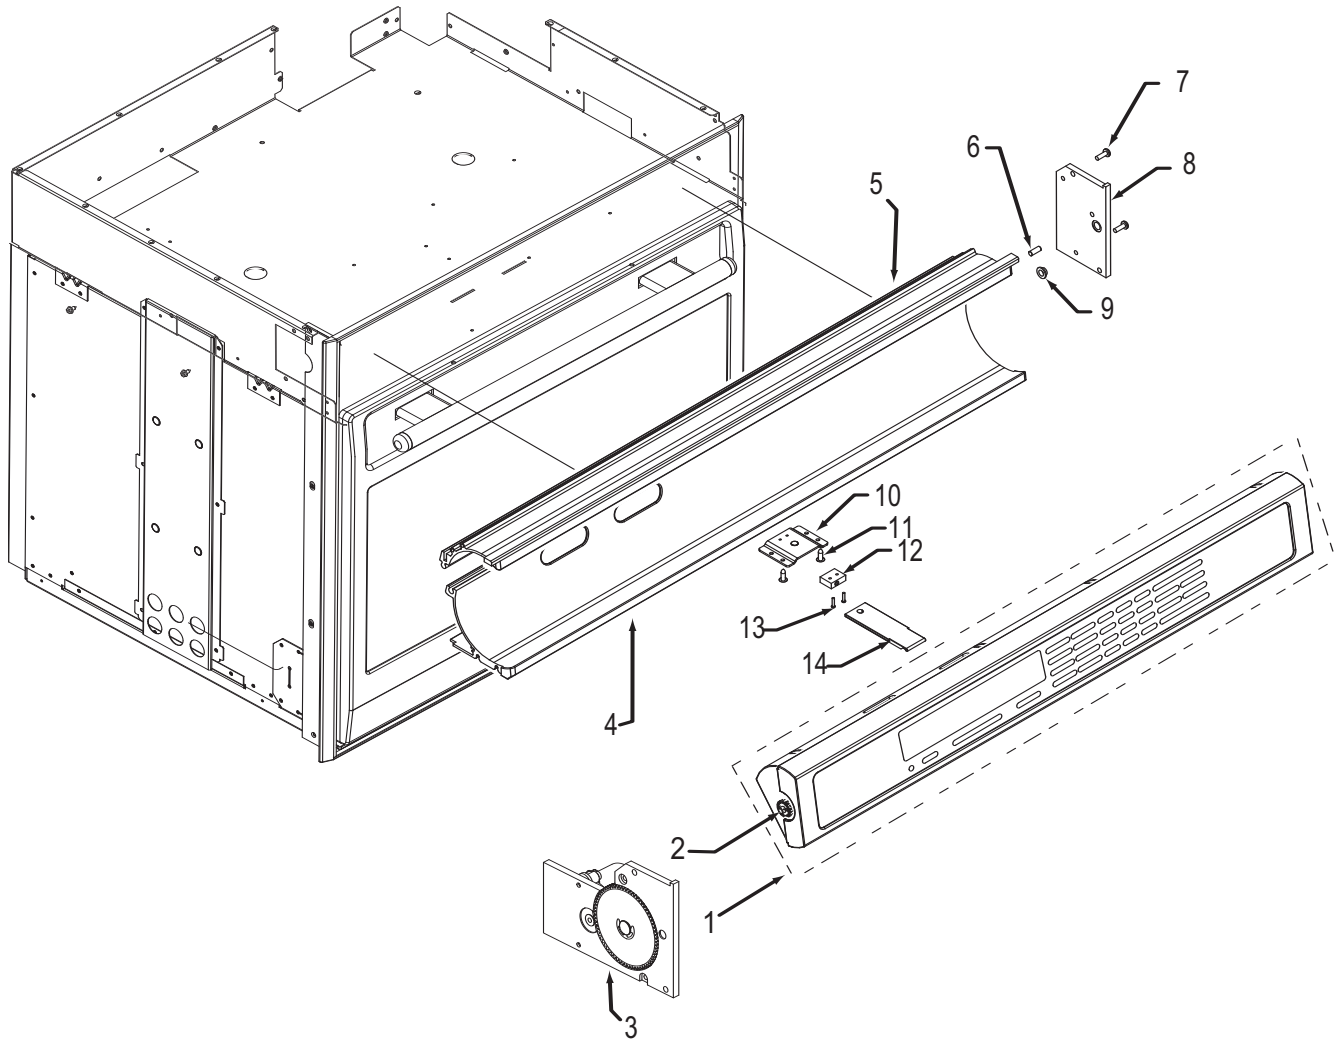

**30" Oven Control Panel Parts List
Single and Double Oven**

<u>Ref #</u>	<u>Part #</u>	<u>Description</u>
1	805081	Control Head, 30, Sngl, Sst
	811231	Control Head, Sngl, SS 30, SVCE (Rohs, Intl Only)
	805104	Control Head, 30, Dbl, Sst
	81????	Control Head, Dbl, SS 30, SVCE (Rohs, Intl Only)
	805106	Control Head, 30, Sngl, Plt
	811232	Control Head, Sngl, Plt 30, SVCE (Rohs, Intl Only)
	805107	Control Head, 30, Dbl, Plt
	811229	Control Head, Dbl, Plt 30, SVCE (Rohs, Intl Only)
	805109	Control Head, 30, Sngl, Blk
	811233	Control Head, Sngl, Blk 30, SVCE (Rohs, Intl Only)
	805110	Control Head, 30, Dbl, Blk
	811230	Control Head, Dbl, Blk 30, SVCE (Rohs, Intl Only)
2	805178	Wall Oven Display Pinion Rpl. Pkg.
3	809725	Motor, Drive Assy., Sst
	809727	Motor, Drive Assy., Plt
	809726	Motor, Drive Assy., Blk
4	801231	C-Channel Bottom, 30", Sst
	801738	C-Channel Bottom, 30", Plt
	801740	C-Channel Bottom, 30", Blk
5	801230	C-Channel Top, 30", Sst
	801737	C-Channel Top, 30", Plt
	801739	C-Channel Top, 30", Blk
6	802964	Pin, Stop, Control Panel
7	801538	Screw, 8-32x1/2"
8	802791	Mtg, Control Panel, Rt SS
	801555	Mtg, Control Panel, Rt Black
	801556	Mtg, Control Panel, Rt Plat.
9	803484	Bearing, Flange, Control Panel
10	801920	Bracket, Switch, Control Panel
11	801549	Screw, 8-18x1/2"
12	809116	Switch, Actuation, Control Panel
13	801677	Screw, 2-56x3/8"
14	800704	Plunger, Control Display

**36" Oven Control Panel Parts List
Single Oven**

<u>Ref #</u>	<u>Part #</u>	<u>Description</u>
1	805105	Control Head, 36, Sngl, Sst
	811234	Control Head, Sngl, Sst 36, SVCE (Rohs, Intl Only)
	805108	Control Head, 36, Sngl, Plt
	811235	Control Head, Sngl, Plt 36, SVCE (Rohs, Intl Only)
	805111	Control Head, 36, Sngl, Blk
	811236	Control Head, Sngl, Blk 36, SVCE (Rohs, Intl Only)
2	805178	Wall Oven Display Pinion Rpl. Pkg.
3	809725	Motor, Drive Assy., Sst
	809727	Motor, Drive Assy., Plt
	809726	Motor, Drive Assy., Blk
4	801525	C-Channel Bottom, 36", Sst
	801742	C-Channel Bottom, 36", Plt
	801744	C-Channel Bottom, 36", Blk
5	801526	C-Channel Top, 36", Sst
	801741	C-Channel Top, 36", Plt
	801743	C-Channel Top, 36", Blk
6	802964	Pin, Stop, Control Panel
7	801538	Screw, 8-32x1/2"
8	802791	Mtg, Control Panel, Rt SS
	801555	Mtg, Control Panel, Rt Black
	801556	Mtg, Control Panel, Rt Plat.
9	803484	Bearing, Flange, Control Panel
10	801920	Bracket, Switch, Control Panel
11	801549	Screw, 8-18x1/2"
12	809116	Switch, Actuation, Control Panel
13	801677	Screw, 2-56x3/8"
14	800704	Plunger, Stainless Steel

Not Shown

803319 Spring, Ribbon Cable, Short
803357 Mount, Cable-Tie, Adhesive

**Oven Control Panel Exploded View
Single and Double Oven**