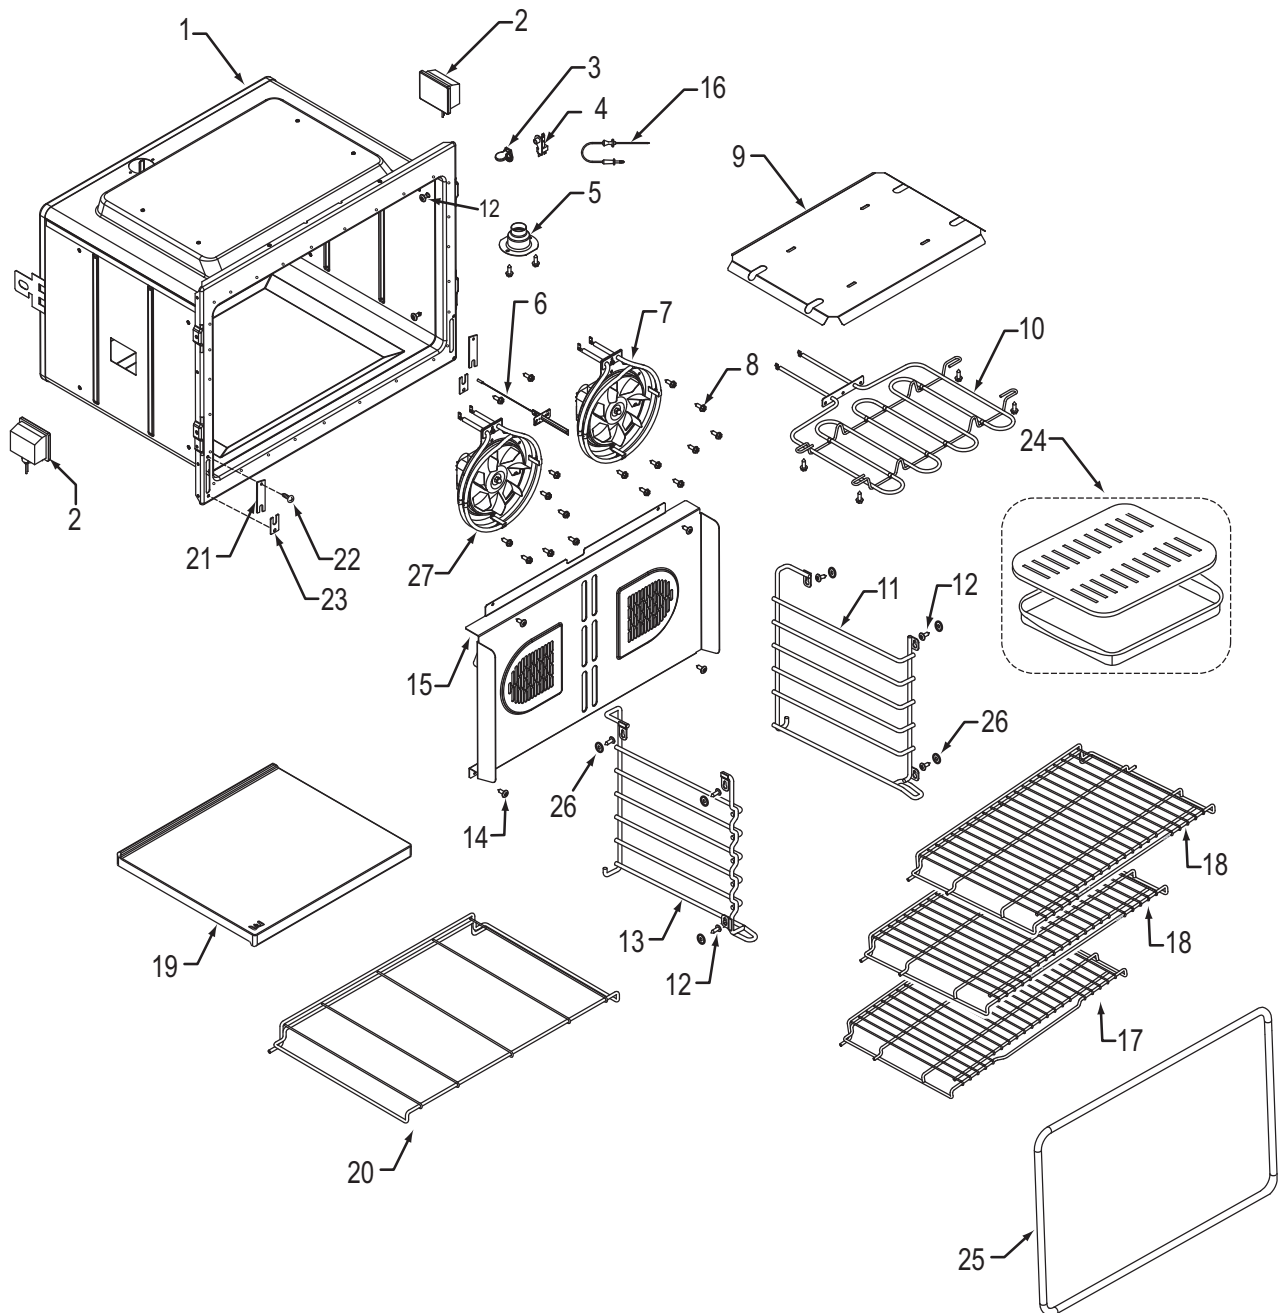

**30" Oven Cavity Parts List
Single and Double Oven**

<u>Ref #</u>	<u>Part #</u>	<u>Description</u>
1	N/A	Cavity, Oven (Contact Factory)
2	808636	Light, Oven
3	808638	Cover, Probe Switch
4	808639	Switch, Probe
5	808640	Catalyst, Smoke
6	809982	Sensor, Temperature
7	809820	Fan, Convection Assy., Cw
8	801544	Screw, 8-32x1/2"
9	808642	Pan, Broil Element
10	808643	Element, Broil, 30"
11	808648	Guide, Rack, Right
12	811453	Screw, Shoulder, 8-18
13	808647	Guide, Rack, Left
14	802704	Screw, 8-32x1/2 Lo Profile
15	808650	Convection Baffle Assembly, 30"
16	808652	Probe, Temperature
17	808653	Rack, Oven 30"
18	808654	Rack, Oven Flat 30"
19	808656	Stone, Pizza
20	808657	Rack, Pizza Stone, 30"
21	803373	Clip, Retainer Hinge
22	802929	Screw 6-20X5/8 PH TRS HD T-AB, Black
23	803323	Cover, Plate
24	804712	Accessory Pkg Broiler Pan Set
25	808659	Gasket, Cavity, 30"
26	808649	Mica Washer w/o Adhesive
27	809818	Fan, Convection Assy., Ccw

**36" Oven Cavity Parts List
Single Oven**

<u>Ref #</u>	<u>Part #</u>	<u>Description</u>
1	N/A	Cavity, Oven (Contact Factory)
2	808636	Light, Oven
3	808638	Cover, Probe Switch
4	808639	Switch, Probe
5	808640	Catalyst, Smoke
6	809982	Sensor, Temperature
7	809820	Fan, Convection Assy., Cw
8	801544	Screw, 8-32x1/2"
9	808642	Deflector, Pan Broil
10	808643	Element, Broil, 36"
11	806518	Guide, Rack, Right
12	806523	Screw, Shoulder, 8-18
13	806517	Guide, Rack, Left
14	802704	Screw, 8-32x1/2 Lo Profile
15	802900	Convection Baffle Assembly, 36"
16	808652	Probe, Temperature
17	802989	Rack, Oven 36"
18	803063	Rack, Oven Flat 36"
19	808656	Stone, Pizza
20	800736	Rack, Pizza Stone, 36"
21	803373	Clip, Retainer Hinge
22	802929	Screw 6-20X5/8 PH TRS HD T-AB, Black
23	803323	Cover, Plate
24	804712	Accessory Pkg Broiler Pan Set
25	806928	Gasket, Cavity, 36"
26	808649	Mica Washer w/o Adhesive
27	809818	Fan, Convection Assy., Ccw

Not Shown

808637	Light Bulb
808655	Pizza Peel
808651	Hard Fiber Flat Washer

**Oven Cavity Exploded View
Single and Double Oven**