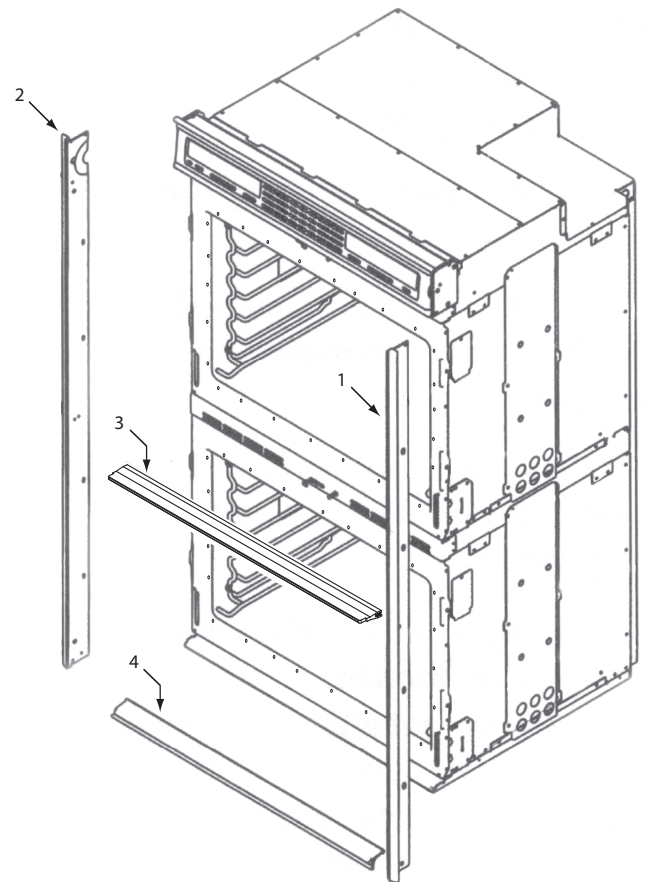

**36" Side and Base View Parts List
Single Oven**

<u>Ref #</u>	<u>Part #</u>	<u>Description</u>
1	801335	Channel, Upper Venting
2	800890	Cover, Temperature Probe
3	801724	Enclosure, Rt Side
4	801475	Bracket, Hold Down
5	800926	Hinge, Pocket
6	800364	Stiffener, U-Wrap
7	804553	Base, Assembly, 36"
8	801723	Enclosure, Left Side,

**Oven Side and Base Exploded View
Single and Double Oven**

**Bake Pan Assembly Exploded View
Single and Double Oven**

**Bake Pan Parts List
Single and Double Oven**

<u>Ref #</u>	<u>Part #</u>	<u>Description</u>
1	808625	Insulation, Bake Pan Back
2	808605	Element, Bake - Mgo 3500
3	808626	Assy, Inner Bake Pan
4	808627	Insulation, Thk-Bake Pan
5	808628	Pan, Bake Element

Trim Exploded View

<u>Model #</u>	<u>Ref#</u>	<u>Part #</u>	<u>Description</u>
SO30F/S	1	800706	Extrusion, Side, Right
	2	800707	Extrusion, Side, Left
	3	805115	Extrusion, Bottom
SO36U/S	1	813876	Extrusion, Side, Right
	2	813875	Extrusion, Side, Left
	3	802731	Extrusion, Bottom
SO30U/B	1	800525	Extrusion, Side, Right
	2	800524	Extrusion, Side, Left
	3	805175	Extrusion, Bottom
SO36U/B	1	813878	Extrusion, Side, Right
	2	813877	Extrusion, Side, Left
	3	802743	Extrusion, Bottom
SO36	4	811218	Bracket, Trim Support