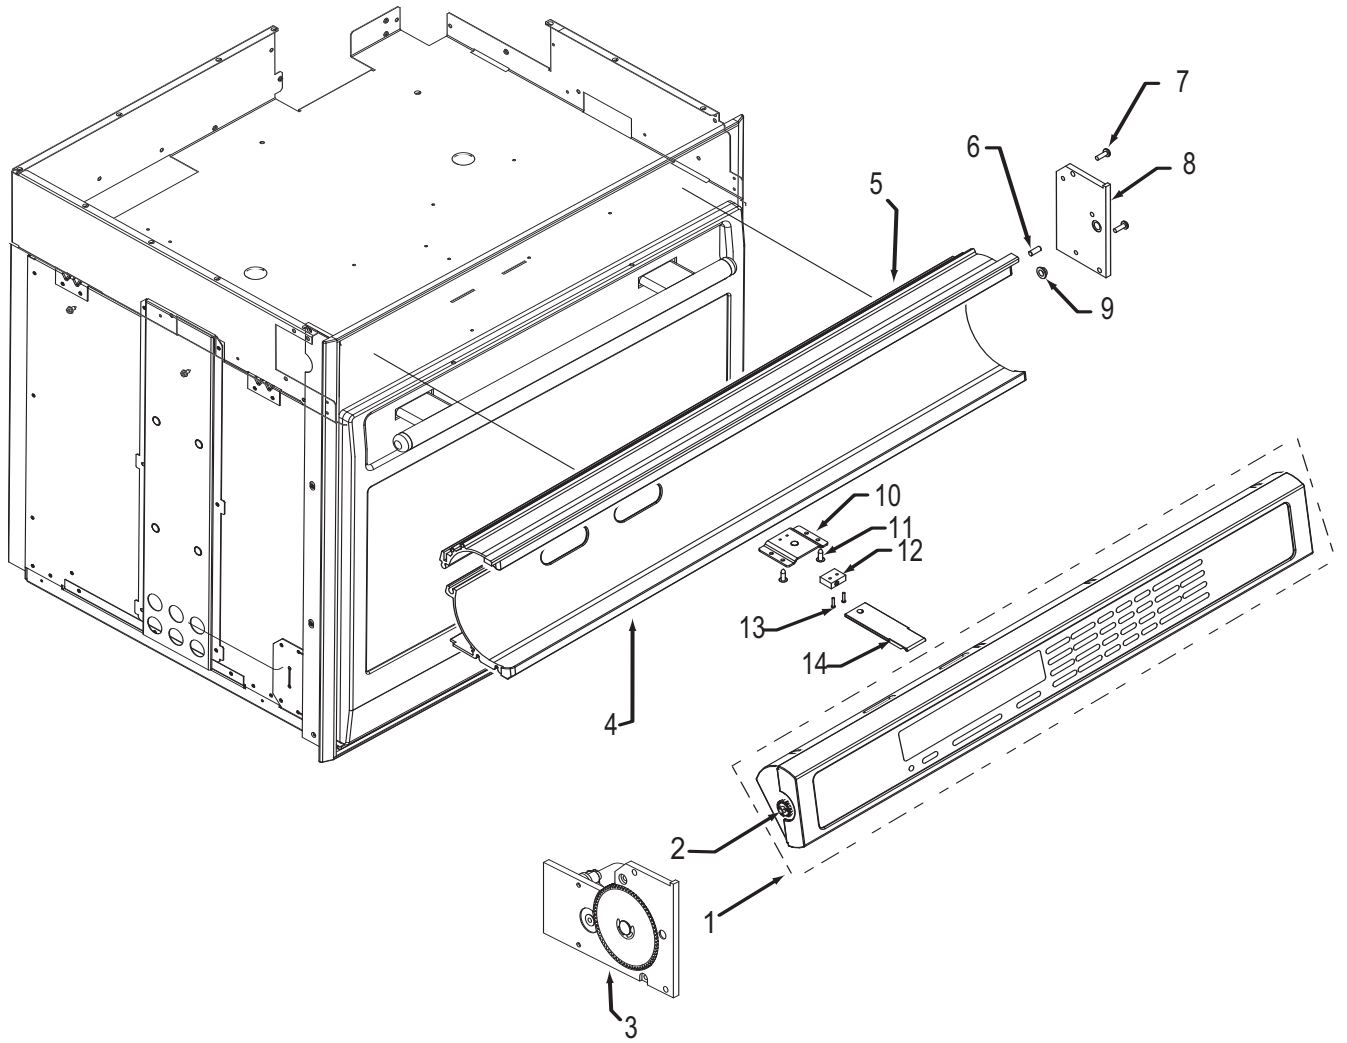

**Oven Control Panel Parts List
Single and Double Oven**

<u>Ref #</u>	<u>Part #</u>	<u>Description</u>
1	805081	Control Head, 30, Sngl, Sst
	811231	Control Head, Sngl, SS 30, SVCE (Rohs, Intl Only)
	805104	Control Head, 30, Dbl, Sst
	812068	Control Head, Dbl, SS 30, SVCE (Rohs, Intl Only)
	805106	Control Head, 30, Sngl, Plt
	811232	Control Head, Sngl, Plt 30, SVCE (Rohs, Intl Only)
	805107	Control Head, 30, Dbl, Plt
	811229	Control Head, Dbl, Plt 30, SVCE (Rohs, Intl Only)
	805109	Control Head, 30, Sngl, Blk
	811233	Control Head, Sngl, Blk 30, SVCE (Rohs, Intl Only)
	805110	Control Head, 30, Dbl, Blk
	811230	Control Head, Dbl, Blk 30, SVCE (Rohs, Intl Only)
2	805178	Wall Oven Display Pinion Rpl. Pkg.
3	809725	Motor, Drive Assy., Sst
	809727	Motor, Drive Assy., Plt
	809726	Motor, Drive Assy., Blk
4	801231	C-Channel Bottom, 30", Sst
	801738	C-Channel Bottom, 30", Plt
	801740	C-Channel Bottom, 30", Blk
5	801230	C-Channel Top, 30", Sst
	801737	C-Channel Top, 30", Plt
	801739	C-Channel Top, 30", Blk
6	802964	Pin, Stop, Control Panel
7	801538	Screw, 8-32x1/2"
8	802791	Mtg, Control Panel, Rt SS
	801555	Mtg, Control Panel, Rt Black
	801556	Mtg, Control Panel, Rt Plat.
9	803484	Bearing, Flange, Control Panel
10	801920	Bracket, Switch, Control Panel
11	801549	Screw, 8-18x1/2"
12	809116	Switch, Actuation, Control Panel
13	801677	Screw, 2-56x3/8"
14	800704	Plunger, Control Display

**36" Oven Control Panel Parts List
Single Oven**

<u>Ref #</u>	<u>Part #</u>	<u>Description</u>
1	805105	Control Head, 36, Sngl, Sst
	811234	Control Head, Sngl, Sst 36, SVCE (Rohs, Intl Only)
	805108	Control Head, 36, Sngl, Plt
	811235	Control Head, Sngl, Plt 36, SVCE (Rohs, Intl Only)
	805111	Control Head, 36, Sngl, Blk
	811236	Control Head, Sngl, Blk 36, SVCE (Rohs, Intl Only)
2	805178	Wall Oven Display Pinion Rpl. Pkg.
3	809725	Motor, Drive Assy., Sst
	809727	Motor, Drive Assy., Plt
	809726	Motor, Drive Assy., Blk
4	801525	C-Channel Bottom, 36", Sst
	801742	C-Channel Bottom, 36", Plt
	801744	C-Channel Bottom, 36", Blk
5	801526	C-Channel Top, 36", Sst
	801741	C-Channel Top, 36", Plt
	801743	C-Channel Top, 36", Blk
6	802964	Pin, Stop, Control Panel
7	801538	Screw, 8-32x1/2"
8	802791	Mtg, Control Panel, Rt SS
	801555	Mtg, Control Panel, Rt Black
	801556	Mtg, Control Panel, Rt Plat.
9	803484	Bearing, Flange, Control Panel
10	801920	Bracket, Switch, Control Panel
11	801549	Screw, 8-18x1/2"
12	809116	Switch, Actuation, Control Panel
13	801677	Screw, 2-56x3/8"
14	800704	Plunger, Stainless Steel

Not Shown

803319 Spring, Ribbon Cable, Short
803357 Mount, Cable-Tie, Adhesive

**Oven Control Panel Exploded View
Single and Double Oven**