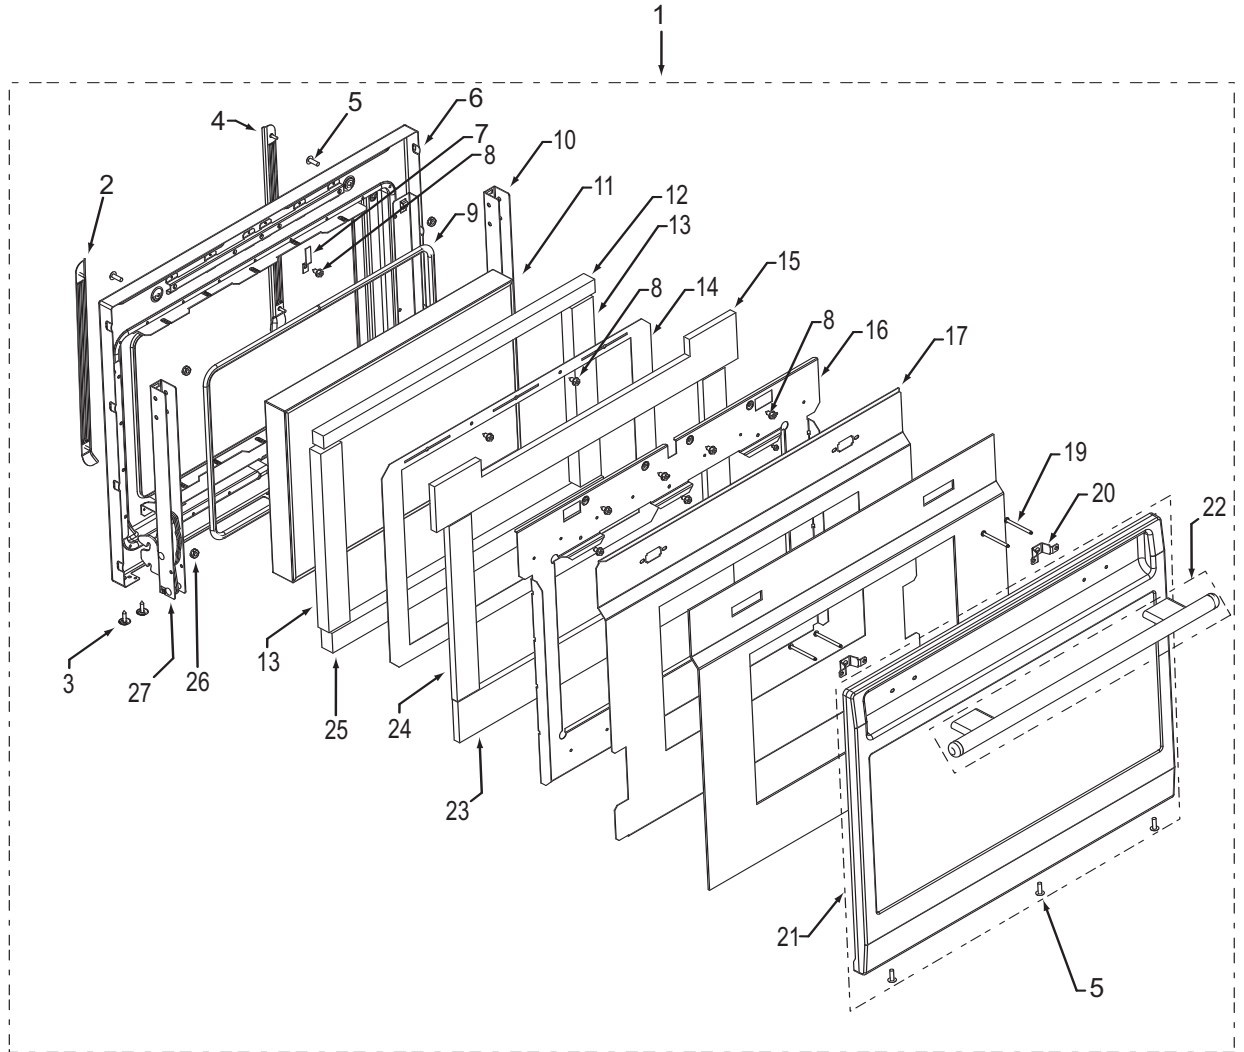

**30" Oven Door Parts List
Single and Double Oven**

<u>Ref #</u>	<u>Part #</u>	<u>Description</u>
1		*Special order, Call Factory Parts Department
2	800523	Left Door Rack Guide, 30", assy
3	802929	Sems Ph Hd Washer, 6-20x5/8
4	800522	Right Door Rack Guide, 30"
5	803379	Screw, 8-18x1/2"
6	809816	Weldment, Liner, Door 30"
7	801102	Striker Plate, Door Latch
8	801542	Screw, 8-18x3/8"
9	800318	Gasket, Rope, Glass Pack, 30"
10	809115	Hydraulic Oven Door Hinge
11	809553	Triple Pane Oven Glass Pack, 30"
12	806610	Insulation, Door, Inner Top, 30"
13	806595	Insulation, Door, Inner, Sides, 30"
14	800319	Shield, Heat, Inner, Door, 30"
15	810794	Insulation, Door, Center, Top, 30"
16	820116	Heat Deflector, Center, 30"
17	803835	Shield, Heat, Door, 30"
18	N/A	
19	801540	Screw, 10-24x2-1/4"
20	800314	Bracket, Door, Outer, Mounting
21	802940	Door Skin, Outer w/window, 30" F/S
	803227	Door Skin, Outer w/window, 30" U/S
	803232	Door Skin, Outer w/window, 30" F/S, No Logo
	803235	Door Skin, Outer w/window, 30" U/S, No Logo
	803230	Door Skin, Outer w/window, 30" U/B
	803236	Door Skin, Outer w/window, 30" U/B, No Logo
	803231	Door Skin, Outer w/window, 30" U/P
	803237	Door Skin, Outer w/window, 30" U/P, No Logo
22	801204	Handle, Oven Door, Assy., 30", Sst
	801599	Handle, Oven Door, Assy., 30", Plt
	801600	Handle, Oven Door, Assy., 30", Blk
23	806606	Insulation, Door, Ctr., Bottom, 30"
24	806605	Insulation, Door, Ctr., Side, 30"
25	806615	Insulation, Door, Inner Top
26	800418	Nut, 8-32 Hex Nut W/Lock Washer
27	800689	Hinge, Wall Oven, 30"

**36" Oven Door Parts List
Single Oven**

<u>Ref #</u>	<u>Part #</u>	<u>Description</u>
1		*Special order, Call Factory Parts Department
2	801816	Left Door Rack Guide, 36", assy
3	802929	Sems Ph Hd Washer, 6-20x5/8
4	801815	Right Door Rack Guide, 36"
5	803379	Screw, 8-18x1/2"
6	809817	Weldment, Liner, Door, 36"
7	801102	Striker Plate, Door Latch
8	801542	Screw, 8-18x3/8"
9	801764	Gasket, Rope, Glass Pack, 36"
10	809115	Hydraulic Oven Door Hinge
11	801448	Triple Pane Oven Glass Pack, 36"
12	806610	Insulation, Door, Inner Top, 36"
13	806617	Insulation, Door, Inner, Sides, 36"
14	801765	Shield, Heat, Inner, Door, 36"
15	810794	Insulation, Door, Center, Top
16	801766	Heat Deflector, Center, 36"
17	803378	Shield, Heat, Door, 36"
18	806613	Insulation, Door, Outer, 36"
19	801540	Screw, 10-24x2-1/4"
20	800314	Bracket, Door, Outer, Mounting
21	803245	Door Skin, Otr w/window, 36" U/S
	803246	Door Skin, Otr w/window, 36" U/B
	803247	Door Skin, Otr w/window, 36" U/P
22	801206	Handle, Oven Door, Assy., 36", Sst
	801893	Handle, Oven Door, Assy., 36", Plt
	801892	Handle, Oven Door, Assy., 36", Blk
23	806606	Insulation, Door, Ctr., Bottom
24	806623	Insulation, Door, Ctr., Side, 36"
25	806615	Insulation, Door, Inner Btm
26	800418	Nut, 8-32 Hex Nut W/Lock Washer
27	803335	Hinge, Wall Oven, 36"

**Oven Door Exploded View
Single and Double Oven**