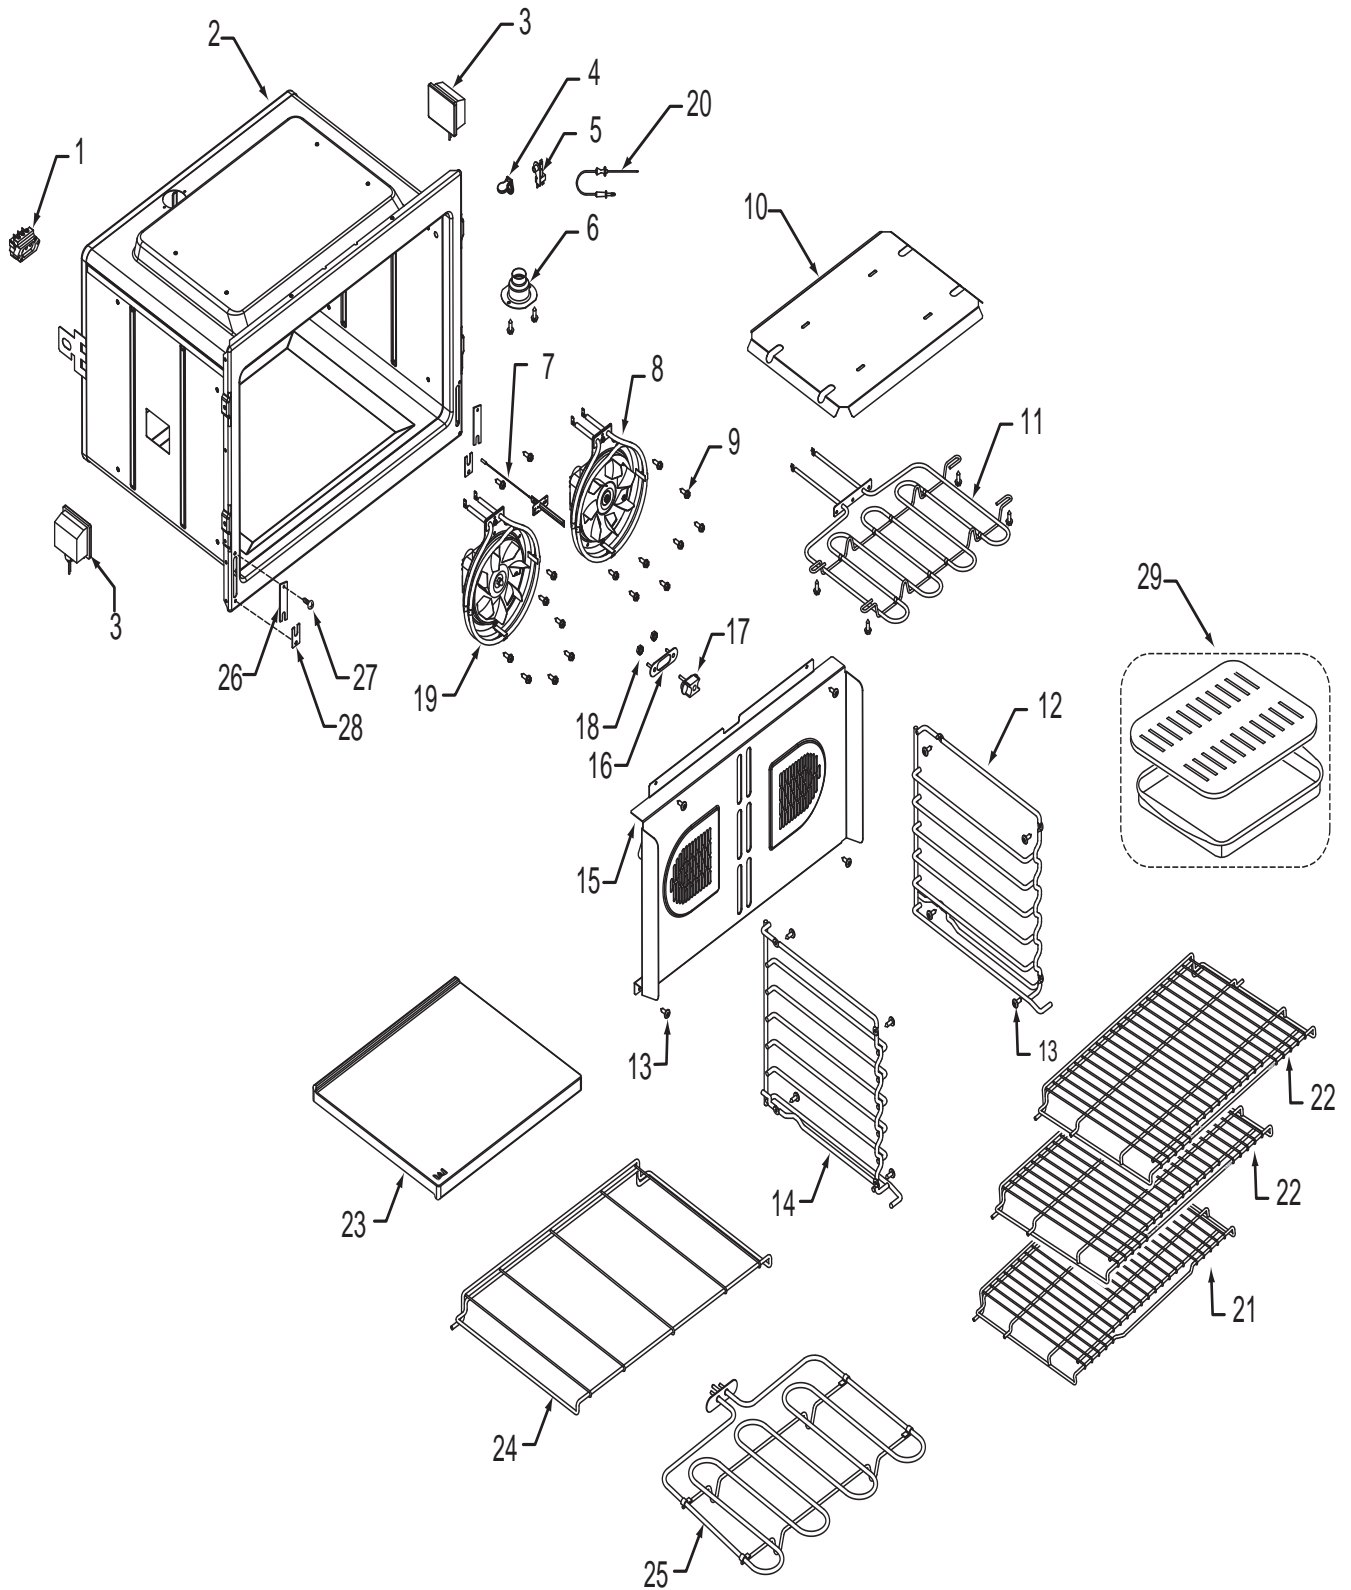

30" Oven Cavity Parts List Single and Double Oven

Ref #	Part #	Description
1	803140	Receptacle, Pizza Element
2	N/A	Cavity, Oven (Not Replaceable)
3	800307	Light, Oven
4	800943	Cover, Probe Switch
5	800942	Switch, Probe
6	800304	Catalyst, Smoke
7	809982	Sensor, Temperature
8	800701	Fan, Convection Assy., Cw
9	801544	Screw, 8-32x1/2"
10	801122	Pan, Broil Element
11	801120	Element, Broil, 30"
12	800368	Guide, Rack, Right
13	802704	Screw, 8-32x1/2 Lo Profile
14	801141	Guide, Rack, Left
15	802898	Convection Baffle Assembly, 30"
16	801417	Plate, Retainer
17	803141	Receptacle, Plug, Ceramic
18	801049	Nut, 8-32 Keps
19	809818	Fan, Convection Assy., Ccw
20	800529	Probe, Temperature
21	802988	Rack, Oven 30"
22	803062	Rack, Oven Flat 30"
23	803859	Stone, Pizza
24	800735	Rack, Pizza Stone, 30"
25	800717	Element, Pizza 3500 Watt 230V
26	803373	Clip, Retainer Hinge
27	802929	Screw 6-20X5/8 PH TRS HD T-AB, Black
28	803323	Cover, Plate
29	804712	Accessory Pkg Broiler Pan Set

36" Oven Cavity Parts List Single Oven

Ref #	Part #	Description
1	803140	Receptacle, Pizza Element
2	N/A	Cavity, Oven (Not Replaceable)
3	800307	Light, Oven
4	800493	Cover, Probe Switch
5	800942	Switch, Probe
6	800304	Catalyst, Smoke
7	809982	Sensor, Temperature
8	800701	Fan, Convection Assy., Cw
9	801544	Screw, 8-32x1/2"
10	801616	Deflector, Pan Broil
11	801615	Element, Broil, 36"
12	800734	Guide, Rack, Right
13	802704	Screw, 8-32x1/2 Lo Profile
14	801142	Guide, Rack, Left
15	802900	Convection Baffle Assembly, 36"
16	801417	Plate, Retainer
17	803141	Receptacle, Plug, Ceramic
18	801049	Nut, 8-32 Keps
19	809818	Fan, Convection Assy., Ccw
20	800529	Probe, Temperature
21	802989	Rack, Oven 36"
22	803063	Rack, Oven Flat 36"
23	803859	Stone, Pizza
24	800736	Rack, Pizza Stone, 36"
25	800717	Element, Pizza 3500 Watt 230V
26	803373	Clip, Retainer Hinge
27	802929	Screw 6-20X5/8 PH TRS HD T-AB, Black
28	803323	Cover, Plate
29	804712	Accessory Pkg Broiler Pan Set

Not Shown

803816	Light Bulb
801949	Pizza Peel

**Oven Cavity Exploded View
Single and Double Oven**