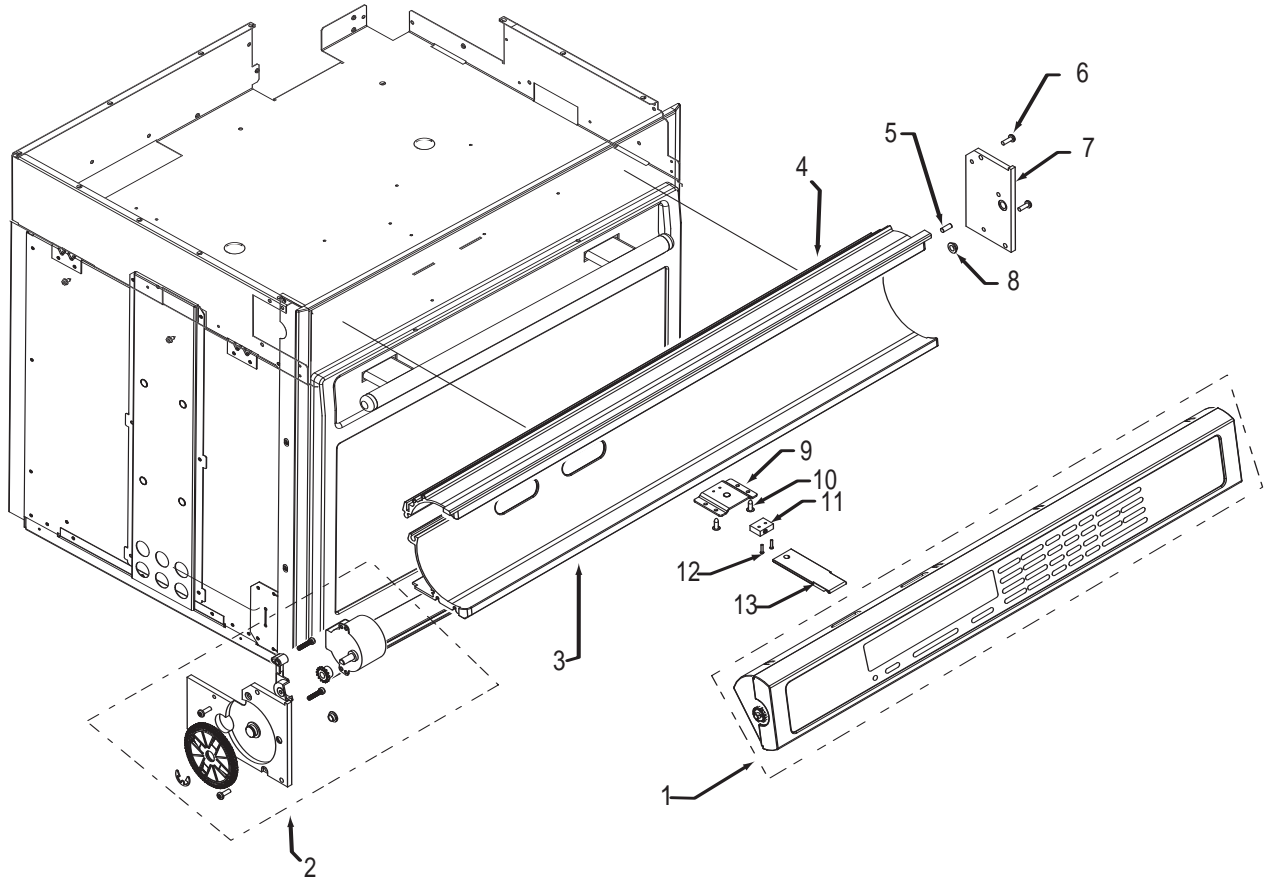

30" Oven Control Panel Parts List Single and Double Oven

<u>Ref #</u>	<u>Part #</u>	<u>Description</u>
1	805081	Control Head, 30, Sngl, Sst
	805104	Control Head, 30, Dbl, Sst
	805106	Control Head, 30, Sngl, Plt
	805107	Control Head, 30, Dbl, Plt
	805109	Control Head, 30, Sngl, Blk
	805110	Control Head, 30, Dbl, Blk
2	800948	Motor, Drive Assy., Sst (PTS #11031315 See Ref #14)
	801734	Motor, Drive Assy., Plt (PTS #11031315 See Ref #14)
	801733	Motor, Drive Assy., Blk (PTS #11031315 See Ref #14)
	801231	C-Channel Bottom, 30", Sst
3	801738	C-Channel Bottom, 30", Plt
	801740	C-Channel Bottom, 30", Blk
4	801230	C-Channel Top, 30", Sst
	801737	C-Channel Top, 30", Plt
5	801739	C-Channel Top, 30", Blk
	802964	Pin, Stop, Control Panel
6	801538	Screw, 8-32x1/2"
7	802791	Plate, Mounting, Right, Ctrl Panel
8	803484	Bearing, Flange, Control Panel
9	801920	Bracket, Switch, Control Panel
10	801549	Screw, 8-18x1/2"
11	801051	Switch, Actuation, Control Panel
12	801677	Screw, 2-56x3/8"
13	800704	Plunger, Control Display

36" Oven Control Panel Parts List Single Oven

<u>Ref #</u>	<u>Part #</u>	<u>Description</u>
1	805105	Control Head, 36, Sngl, Sst
	805108	Control Head, 36, Sngl, Plt
	805111	Control Head, 36, Sngl, Blk
2	800948	Motor, Drive Assy., Sst (PTS #11031315 See Ref #14)
	801734	Motor, Drive Assy., Plt (PTS #11031315 See Ref #14)
	801733	Motor, Drive Assy., Blk (PTS #11031315 See Ref #14)
3	801525	C-Channel Bottom, 36", Sst
	801742	C-Channel Bottom, 36", Plt
4	801744	C-Channel Bottom, 36", Blk
	801526	C-Channel Top, 36", Sst
5	801741	C-Channel Top, 36", Plt
	801743	C-Channel Top, 36", Blk
6	802964	Pin, Stop, Control Panel
7	801538	Screw, 8-32x1/2"
8	802791	Plate, Mounting, Right, Ctrl Panel
9	803484	Bearing, Flange, Control Panel
10	801920	Bracket, Switch, Control Panel
11	801549	Screw, 8-18x1/2"
12	801051	Switch, Actuation, Control Panel
13	801677	Screw, 2-56x3/8"
13	800704	Plunger, Stainless Steel

Not Shown

803319 Spring, Ribbon Cable, Short

**Oven Control Panel Exploded View
Single and Double Oven**