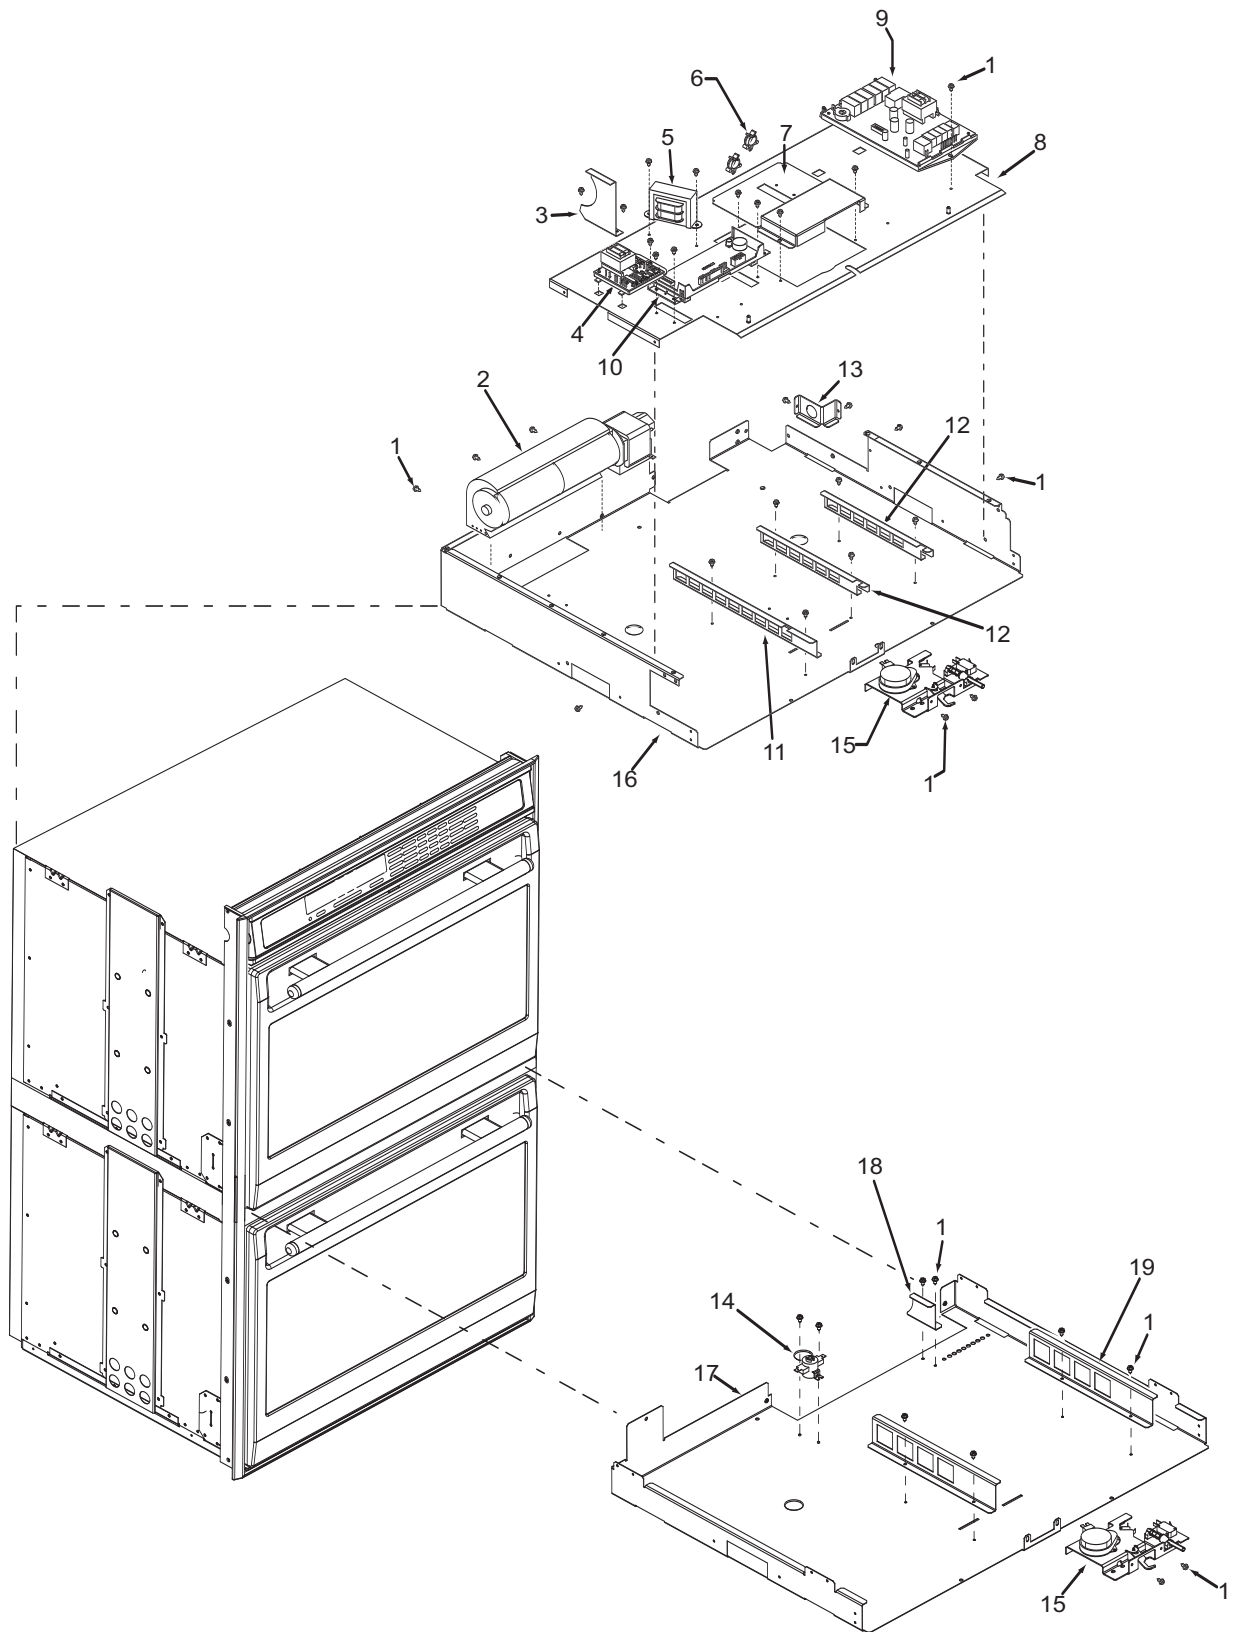

**30" Oven Modules Parts List
Single and Double Oven**

<u>Ref #</u>	<u>Part #</u>	<u>Description</u>
1	801542	Screw, 8-18x3/8"
2	800381	Fan, Cooling, Upper
3	801224	Bracket, Air Diverter Top
4	801363	Control Board, Stepper Motor
5	800950	Transformer, Light
6	801912	Strain Relief, Plastic
7	800385	Cover, Latch
8	803356	Plate, Mounting Hardware
9	806822	Board, Relay, 30"/36"
10	806551	Controller, Oven, Single, 30"
	806552	Controller, Oven, Double, 30"
11	820130	Bracket-Z, Latch, Top Oven
12	800383	Bracket, Support, Top Module
13	800375	Bracket, Cord, Power
14	804537	Thermal Cut Out (Lower)
15	800263	Latch, Motorized
16	807542	Pan, Module, 30"
17	800386	Pan, Middle, DO
18	801212	Bracket, Air Diverter, DO
19	820129	Bracket-Z, Latch, Bottom Oven, DO

**36" Oven Modules Parts List
Single Oven**

<u>Ref #</u>	<u>Part #</u>	<u>Description</u>
1	801542	Screw, 8-18x3/8"
2	800381	Fan, Cooling, Upper
3	801224	Bracket, Air Diverter Top
4	801363	Control Board, Stepper Motor
5	800950	Transformer, Light
6	801912	Strain Relief, Plastic
7	800385	Cover, Latch
8	803356	Plate, Mounting Hardware
9	806822	Board, Relay, 30"/36"
10	806560	Oven controller, Single 36"
11	820130	Bracket-Z, Latch
12	800383	Bracket, Support, Top Module
13	800375	Bracket, Cord, Power
14	804537	Thermal Cut Out
15	800263	Latch, Motorized
16	807543	Pan, Module, 36"

Not Shown

800714	Cable, Relay to Controller, 28"
809450	Cable, Relay to Controller, 21"
801714	Power Cord Conduit, Single
812348	Power Cord Conduit, Double

**Oven Modules Exploded View
Single and Double Oven**