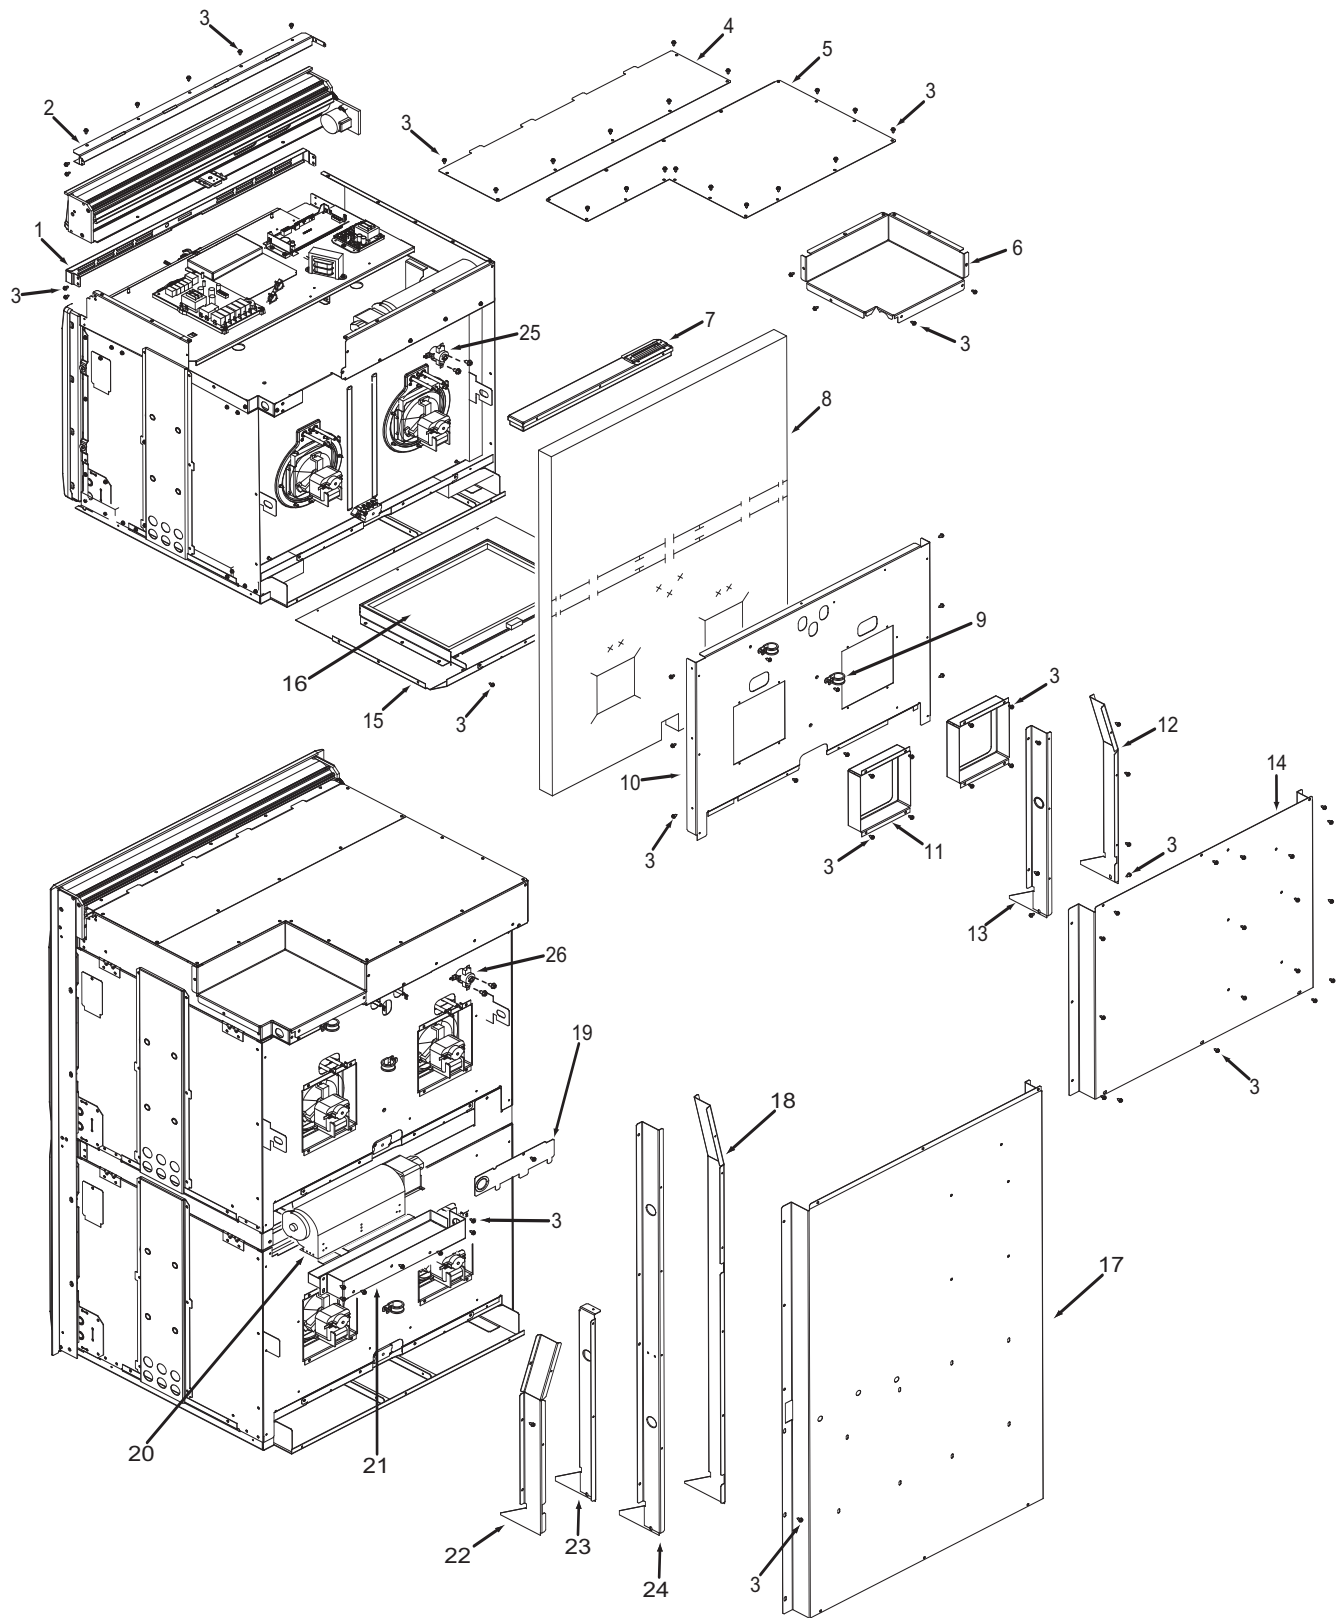

**Not Shown**

801241 Plate, Vent Middle

**36" Back View Parts List  
Single Oven**

<u>Ref #</u>	<u>Part #</u>	<u>Description</u>
1	801536	Face Plate, Venting, Upper, 36"
2	801582	Stiffener, Top Module, 36"
3	801542	Screw, 8-18x3/8"
4	801478	Panel, Top Module, Front, 36"
5	801331	Cover, Large, 36"
6	801803	Cover, Small, Top Module, 36"
7	801700	Catalyst, Sub Assembly
8	805979	Insulation, Cavity, Top, 36"
	805980	Insulation, Cavity, Back, 36"
9	801913	Strain Relief, Metal, 36"
10	803329	Panel, Insulation, Back, 36"
11	802918	Panel, Inner, Back, 36"
12	803334	Channel, Exhaust, 36"
13	803327	Channel, Cooling, 36"
14	801506	Panel, Cover, Back, 36"
15	802700*	Bake, Pan Sub Assembly, 36"
16	800360*	Element, Bake, 36"

\* See Bake Pan Assembly exploded view page 14.

**Oven Back Exploded View  
Single and Double Oven**

**30" Side and Base View Parts List  
Single and Double Oven**

<u>Ref #</u>	<u>Part #</u>	<u>Description</u>
1	820125	Channel, Upper Venting
2	800890	Cover, Temperature Probe
3	801721	Enclosure, Rt Side 30"
4	801475	Bracket, Hold Down
5	801530	Insulation, Light
6	800926	Hinge, Pocket
7	806612	Insulation, Cavity, Hinge
8	800364	Stiffener, U-Wrap
9	806608	Insulation, Cavity, Right Side
10	808422	Base, Assembly Single
	804541	Base, Assembly, Double
11	806609	Insulation, Cavity, Left Side
12	801720	Enclosure, Left Side, 30"