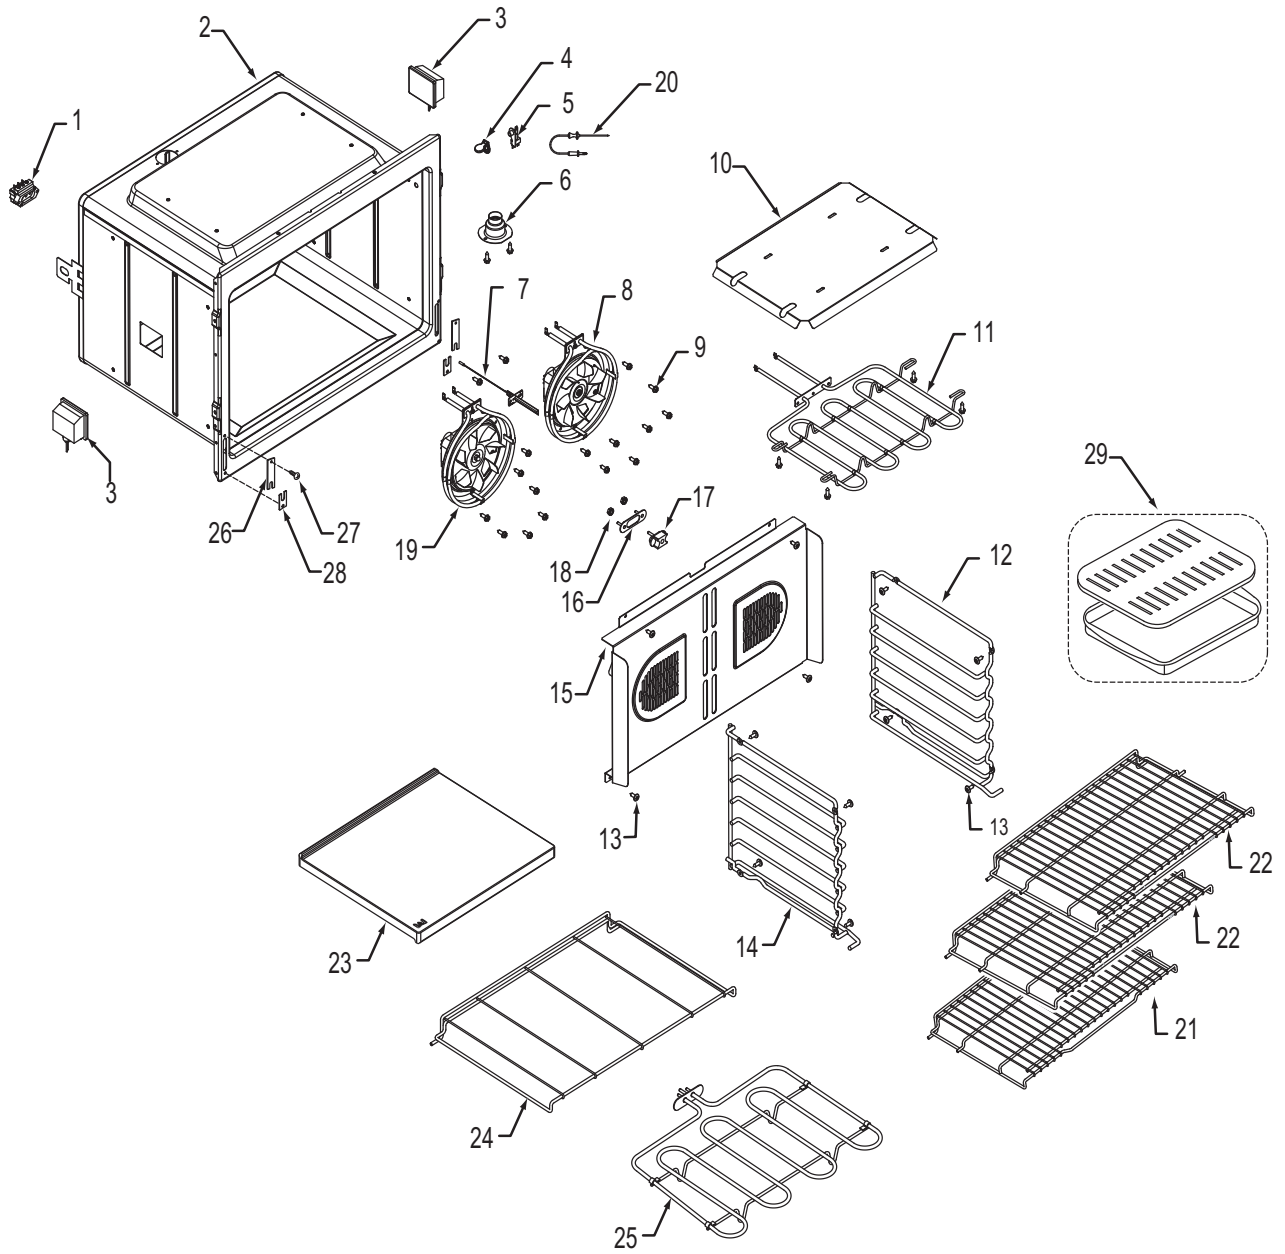

**30" Oven Cavity Parts List
Single and Double Oven**

<u>Ref #</u>	<u>Part #</u>	<u>Description</u>
1	803140	Receptacle, Pizza Element
2	N/A	Cavity, Oven (Contact Factory)
3	800307	Light, Oven
4	800943	Cover, Probe Switch
5	800942	Switch, Probe
6	800304	Catalyst, Smoke
7	809982	Sensor, Temperature
8	800701	Fan, Convection Assy., Cw
9	801544	Screw, 8-32x1/2"
10	801122	Pan, Broil Element
11	808643	Element, Broil, 30"
12	800368	Guide, Rack, Right
13	802704	Screw, 8-32x1/2 Lo Profile
14	801141	Guide, Rack, Left
15	802898	Convection Baffle Assembly, 30"
16	801417	Plate, Retainer
17	803141	Receptacle, Plug, Ceramic
18	801049	Nut, 8-32 Keps
19	809818	Fan, Convection Assy., Ccw
20	808652	Probe, Temperature
21	802988	Rack, Oven 30"
22	803062	Rack, Oven Flat 30"
23	803859	Stone, Pizza
24	800735	Rack, Pizza Stone, 30"
25	800717	Element, Pizza 3500 Watt 230V
26	803373	Clip, Retainer Hinge
27	802929	Screw 6-20X5/8 PH TRS HD T-AB, Black
28	803323	Cover, Plate
29	804712	Accessory Pkg Broiler Pan Set

**36" Oven Cavity Parts List
Single Oven**

<u>Ref #</u>	<u>Part #</u>	<u>Description</u>
1	803140	Receptacle, Pizza Element
2	N/A	Cavity, Oven (Contact Factory)
3	800307	Light, Oven
4	800493	Cover, Probe Switch
5	800942	Switch, Probe
6	800304	Catalyst, Smoke
7	809982	Sensor, Temperature
8	800701	Fan, Convection Assy., Cw
9	801544	Screw, 8-32x1/2"
10	801616	Deflector, Pan Broil
11	801615	Element, Broil, 36"
12	800734	Guide, Rack, Right
13	802704	Screw, 8-32x1/2 Lo Profile
14	801142	Guide, Rack, Left
15	802900	Convection Baffle Assembly, 36"
16	801417	Plate, Retainer
17	803141	Receptacle, Plug, Ceramic
18	801049	Nut, 8-32 Keps
19	809818	Fan, Convection Assy., Ccw
20	808652	Probe, Temperature
21	802989	Rack, Oven 36"
22	803063	Rack, Oven Flat 36"
23	803859	Stone, Pizza
24	800736	Rack, Pizza Stone, 36"
25	800717	Element, Pizza 3500 Watt 230V
26	803373	Clip, Retainer Hinge
27	802929	Screw 6-20X5/8 PH TRS HD T-AB, Black
28	803323	Cover, Plate
29	804712	Accessory Pkg Broiler Pan Set

Not Shown

803816	Light Bulb
801949	Pizza Peel
801554	Hard Fiber Flat Washer

**Oven Cavity Exploded View
Single and Double Oven**