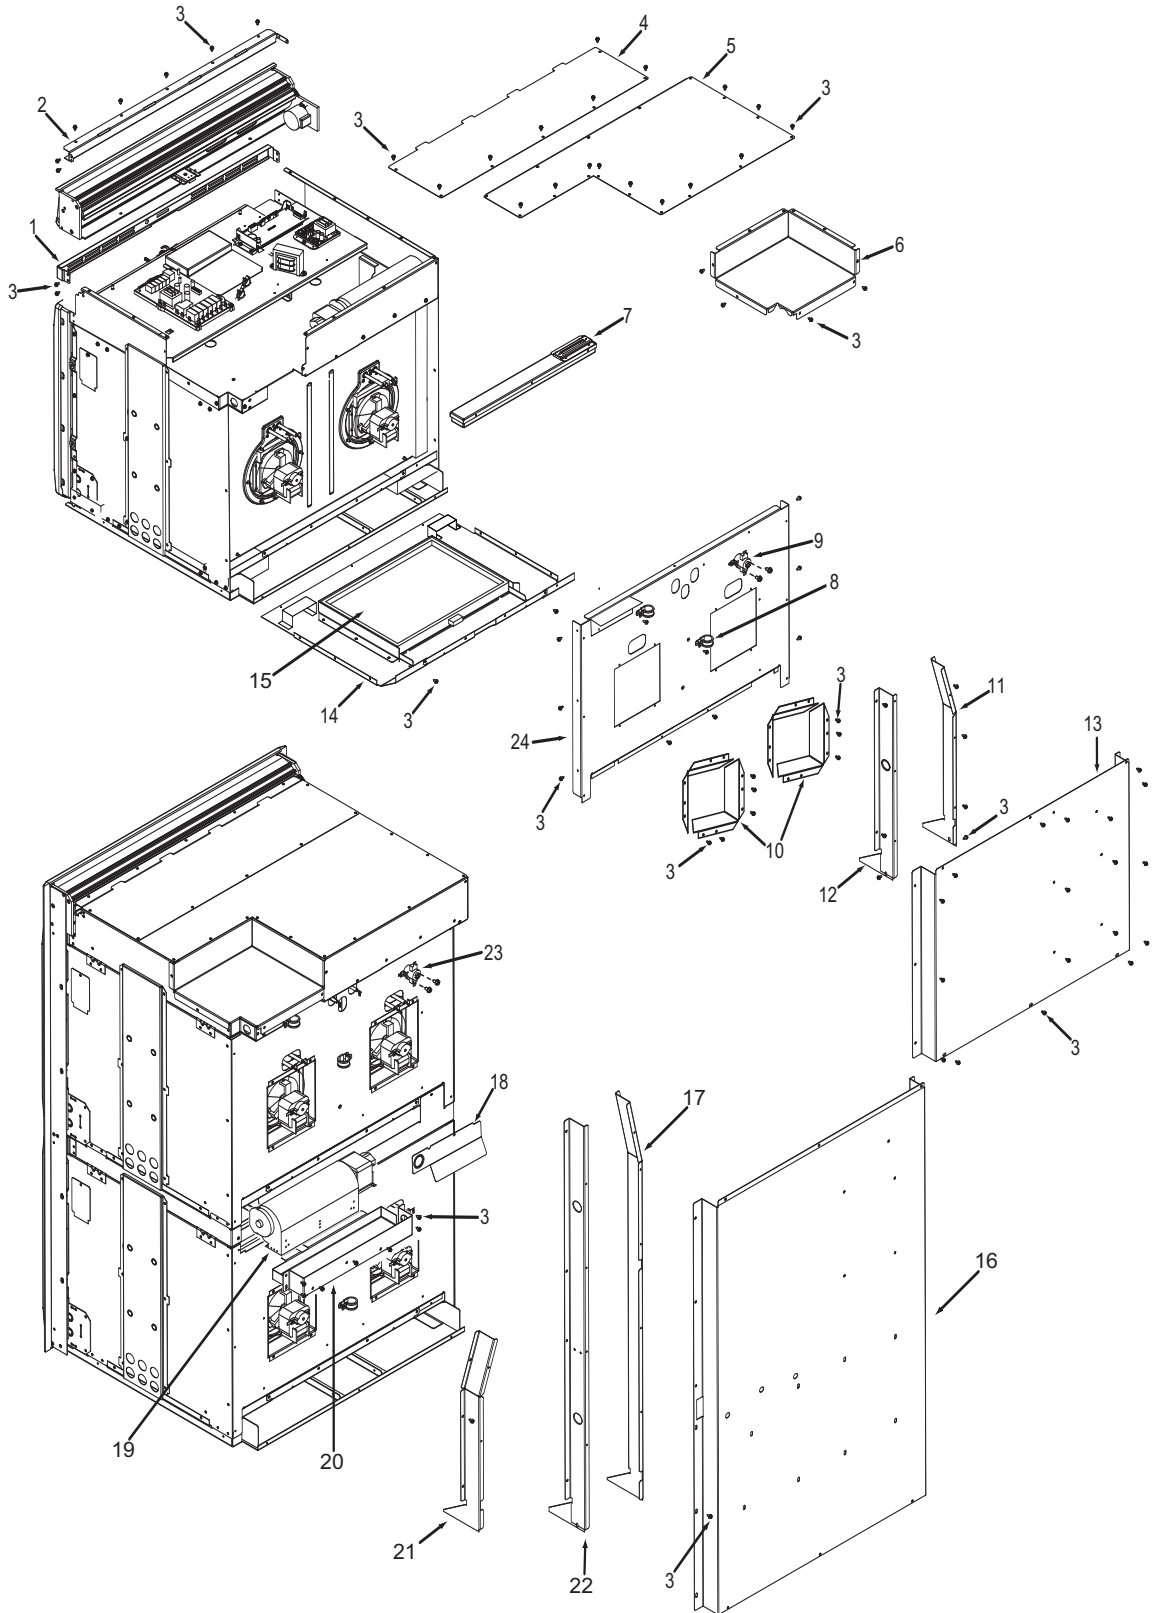

**Not Shown**

803503	Plate, Vent Middle
806761	Wire Harness, Double Main
806762	Wire Harness, Single Main

**36" Back View Parts List  
Single Oven**

<u>Ref #</u>	<u>Part #</u>	<u>Description</u>
1	801536	Face Plate, Venting, Upper, 36"
2	801582	Stiffener, Top Module, 36"
3	801542	Screw, 8-18x3/8"
4	801478	Panel, Top Module, Front, 36"
5	801331	Cover, Large, 36"
6	801803	Cover, Small, Top Module, 36"
7	808660	Catalyst, Sub Assembly
8	808607	Strain Relief, Metal, 36"
9	804554	Switch, Thermostat, 36" Single
10	808607	Convection Fan Shrd, Wall Oven
11	803334	Channel, Exhaust, 36"
12	803327	Channel, Cooling, 36"
13	801506	Panel, Cover, Back, 36"
14	802700*	Bake, Pan Sub Assembly, 36"
15	800360*	Element, Bake, 36"

\* See Bake Pan Assembly exploded view page 14.

**Oven Back Exploded View  
Single and Double Oven**

**30" Side and Base View Parts List  
Single and Double Oven**

<u>Ref #</u>	<u>Part #</u>	<u>Description</u>
1	820125	Channel, Upper Venting
2	800890	Cover, Temperature Probe
3	801721	Enclosure, Rt Side 30"
4	801475	Bracket, Hold Down
5	800926	Hinge, Pocket
6	800364	Stiffener, U-Wrap
7	808422	Base, Assembly Single
	804541	Base, Assembly, Double
8	801720	Enclosure, Left Side, 30"