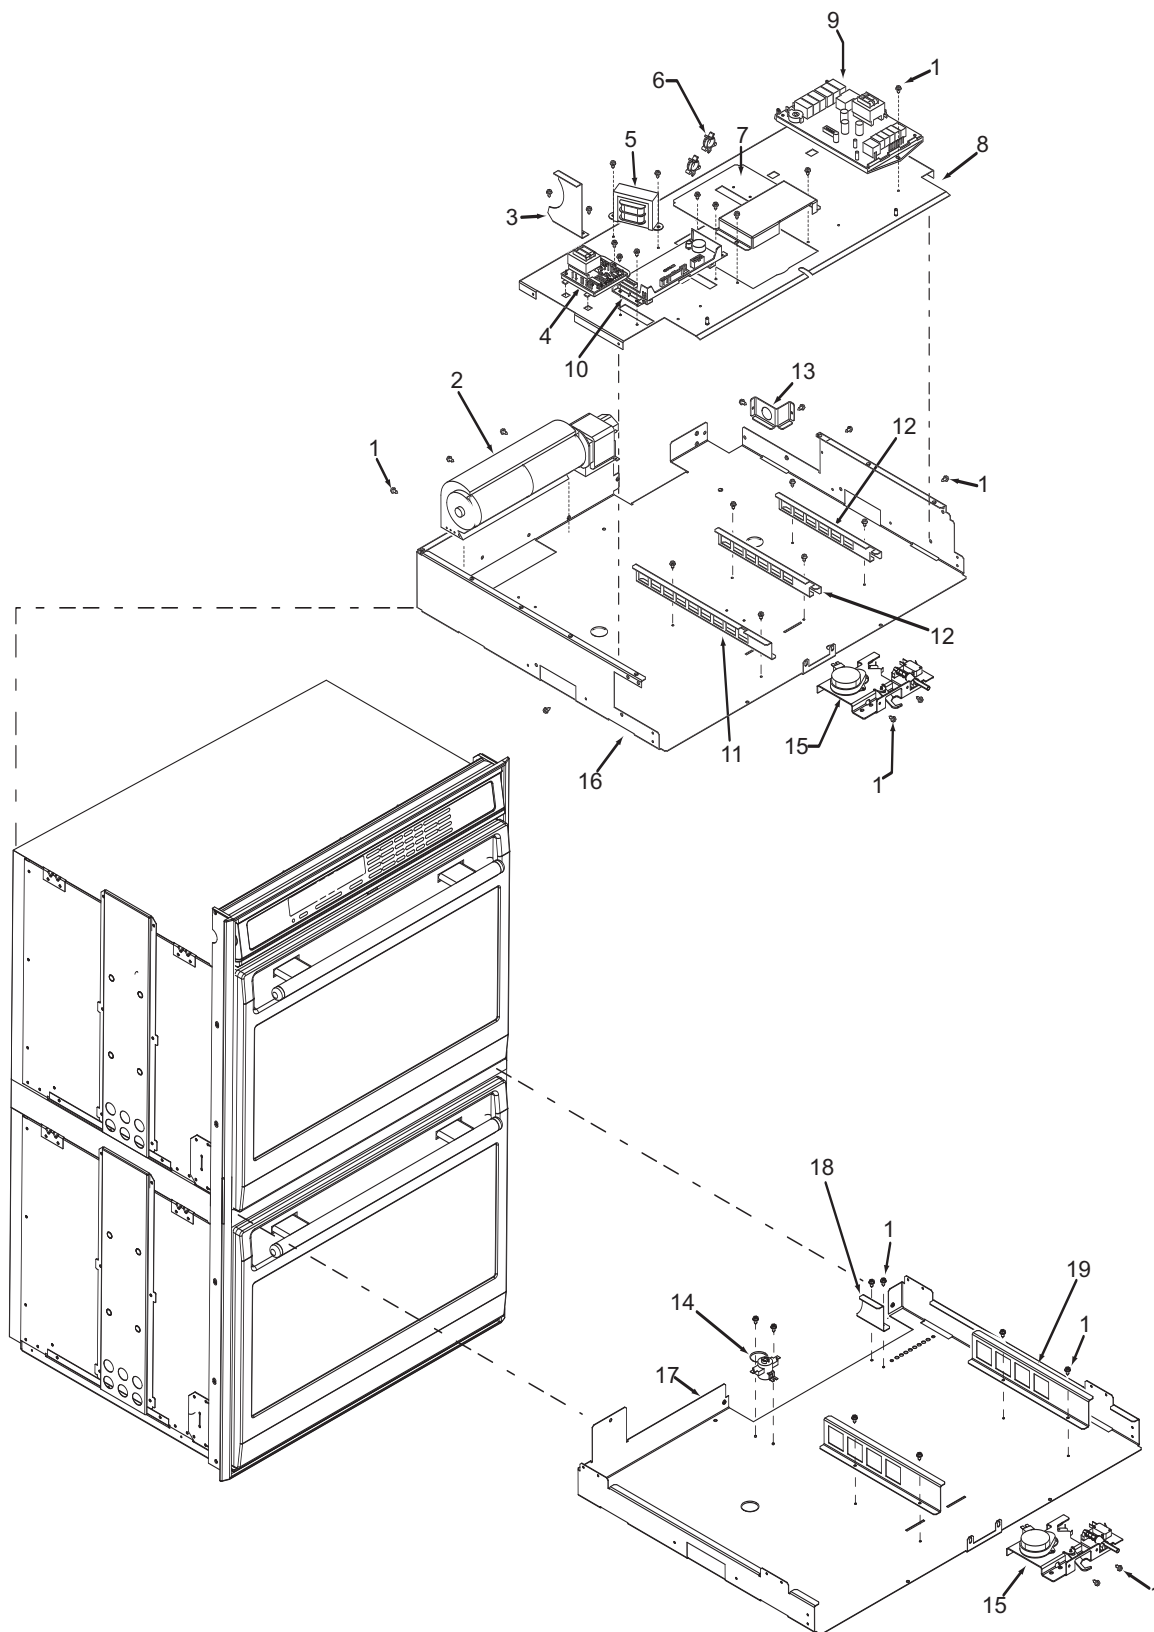

**30" Oven Modules Parts List
Single and Double Oven**

<u>Ref #</u>	<u>Part #</u>	<u>Description</u>
1	801542	Screw, 8-18x3/8"
2	800381	Fan, Cooling, Upper
3	808579	Bracket, Air Diverter Top
4	801363	Control Board, Stepper Motor
5	800950	Transformer, Light
6	801912	Strain Relief, Plastic
7	800385	Cover, Latch
8	803356	Plate, Mounting Hardware
9	807053	Board, Relay"
10	807046	Controller, Oven, Single, 30"
	807045	Controller, Oven, Double, 30"
11	808583	Bracket-Z, Latch, Top Oven
12	808586	Bracket, Support, Top Module
13	808581	Bracket, Cord, Power
14	804537	Switch, Thermostat, Lower (PTS #16064458)
	811669	Switch, Auto Thermostat, Lower (SWS #16064458)
15	800263	Latch, Motorized
16	807542	Pan, Module, 30"
17	800386	Pan, Middle, DO
18	808588	Bracket, Air Diverter, DO
19	820129	Bracket-Z, Latch, Bottom Oven, DO

**36" Oven Modules Parts List
Single Oven**

<u>Ref #</u>	<u>Part #</u>	<u>Description</u>
1	801542	Screw, 8-18x3/8"
2	800381	Fan, Cooling, Upper
3	801224	Bracket, Air Diverter Top
4	801363	Control Board, Stepper Motor
5	800950	Transformer, Light
6	801912	Strain Relief, Plastic
7	800385	Cover, Latch
8	803356	Plate, Mounting Hardware
9	807053	Board, Relay
10	807047	Oven controller, Single 36"
11	820130	Bracket-Z, Latch
12	808586	Bracket, Support, Top Module
13	808581	Bracket, Cord, Power
14	804554	Switch, Thermostat, 36"
15	800263	Latch, Motorized
16	807543	Pan, Module, 36"

Not Shown

809449	Cable, Relay to Controller, 28"
809450	Cable, Relay to Controller, 21"
801714	Power Cord Conduit, Single
812348	Power Cord Conduit, Double

**Oven Modules Exploded View
Single and Double Oven**