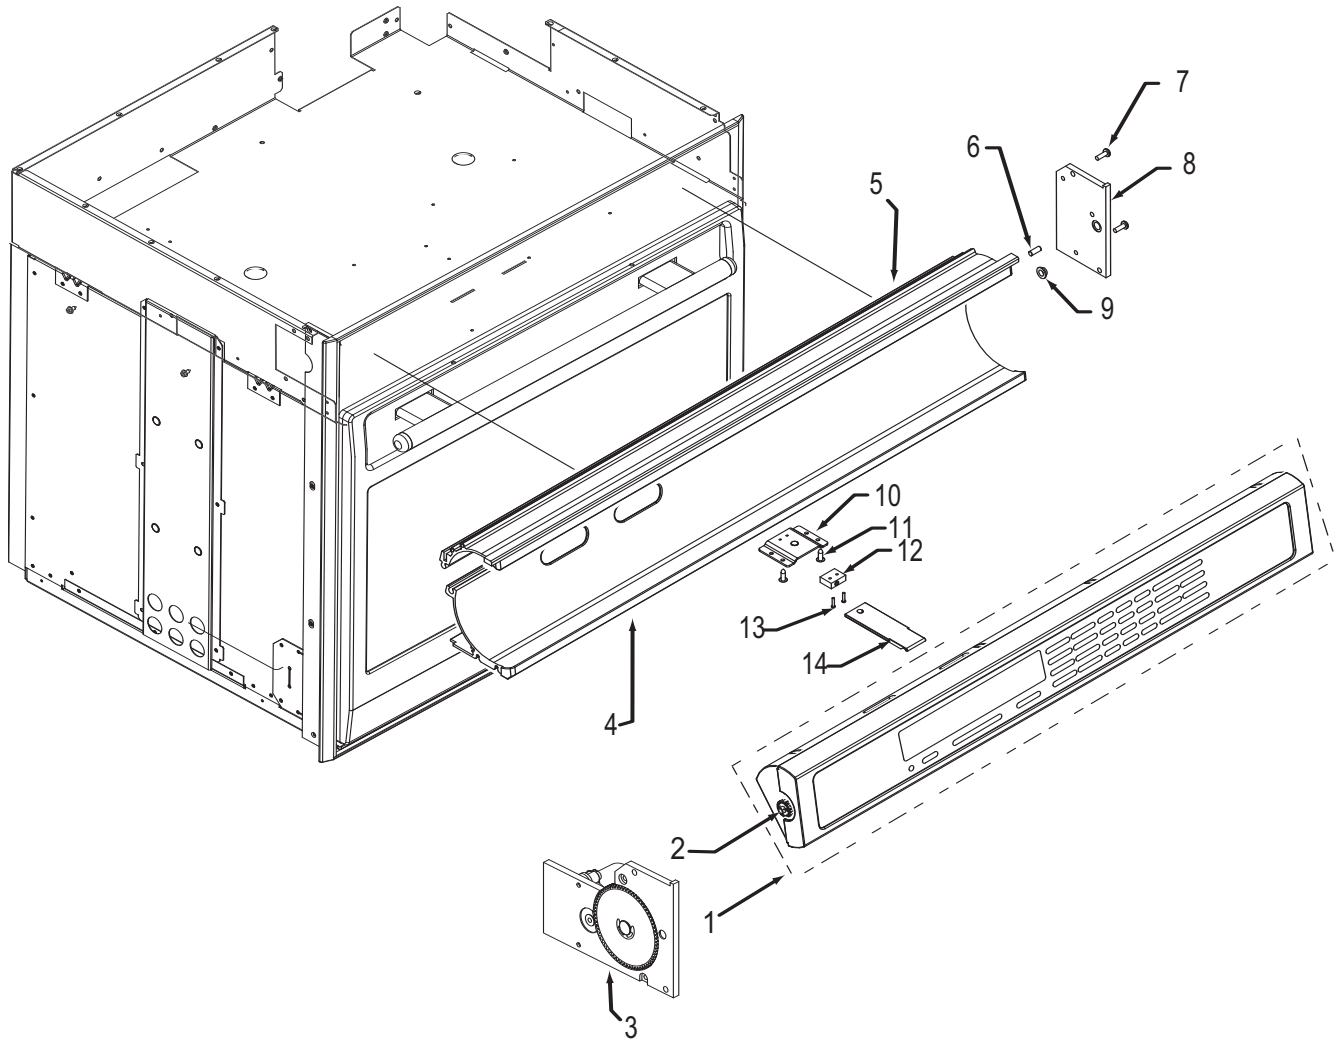

**30" Oven Control Panel Parts List
Single and Double Oven**

<u>Ref #</u>	<u>Part #</u>	<u>Description</u>
1	805081	Control Head, 30, Sngl, Sst
	811231	Control Head, Sngl, SS 30, SVCE (Rohs, Intl Only)
	805104	Control Head, 30, Dbl, Sst
	81????	Control Head, Dbl, SS 30, SVCE (Rohs, Intl Only)
	805106	Control Head, 30, Sngl, Plt
	811232	Control Head, Sngl, Plt 30, SVCE (Rohs, Intl Only)
	805107	Control Head, 30, Dbl, Plt
	811229	Control Head, Dbl, Plt 30, SVCE (Rohs, Intl Only)
	805109	Control Head, 30, Sngl, Blk
	811233	Control Head, Sngl, Blk 30, SVCE (Rohs, Intl Only)
	805110	Control Head, 30, Dbl, Blk
	811230	Control Head, Dbl, Blk 30, SVCE (Rohs, Intl Only)
2	805178	Wall Oven Display Pinion Rpl. Pkg.
3	809725	Motor, Drive Assy., Sst
	809727	Motor, Drive Assy., Plt
	809726	Motor, Drive Assy., Blk
4	801231	C-Channel Bottom, 30", Sst
	801738	C-Channel Bottom, 30", Plt
	801740	C-Channel Bottom, 30", Blk
5	801230	C-Channel Top, 30", Sst
	801737	C-Channel Top, 30", Plt
	801739	C-Channel Top, 30", Blk
6	802964	Pin, Stop, Control Panel
7	801538	Screw, 8-32x1/2"
8	802791	Mtg, Control Panel, Rt SS
	801555	Mtg, Control Panel, Rt Black
	801556	Mtg, Control Panel, Rt Plat.
9	803484	Bearing, Flange, Control Panel
10	801920	Bracket, Switch, Control Panel
11	801549	Screw, 8-18x1/2"
12	809116	Switch, Actuation, Control Panel
13	801677	Screw, 2-56x3/8"
14	800704	Plunger, Control Display

**36" Oven Control Panel Parts List
Single Oven**

<u>Ref #</u>	<u>Part #</u>	<u>Description</u>
1	805105	Control Head, 36, Sngl, Sst
	811234	Control Head, Sngl, Sst 36, SVCE (Rohs, Intl Only)
	805108	Control Head, 36, Sngl, Plt
	811235	Control Head, Sngl, Plt 36, SVCE (Rohs, Intl Only)
	805111	Control Head, 36, Sngl, Blk
	811236	Control Head, Sngl, Blk 36, SVCE (Rohs, Intl Only)
2	805178	Wall Oven Display Pinion Rpl. Pkg.
3	809725	Motor, Drive Assy., Sst
	809727	Motor, Drive Assy., Plt
	809726	Motor, Drive Assy., Blk
4	801525	C-Channel Bottom, 36", Sst
	801742	C-Channel Bottom, 36", Plt
	801744	C-Channel Bottom, 36", Blk
5	801526	C-Channel Top, 36", Sst
	801741	C-Channel Top, 36", Plt
	801743	C-Channel Top, 36", Blk
6	802964	Pin, Stop, Control Panel
7	801538	Screw, 8-32x1/2"
8	802791	Mtg, Control Panel, Rt SS
	801555	Mtg, Control Panel, Rt Black
	801556	Mtg, Control Panel, Rt Plat.
9	803484	Bearing, Flange, Control Panel
10	801920	Bracket, Switch, Control Panel
11	801549	Screw, 8-18x1/2"
12	809116	Switch, Actuation, Control Panel
13	801677	Screw, 2-56x3/8"
14	800704	Plunger, Stainless Steel

Not Shown

- 803319 Spring, Ribbon Cable, Short
- 803357 Mount, Cable-Tie, Adhesive

**Oven Control Panel Exploded View
Single and Double Oven**