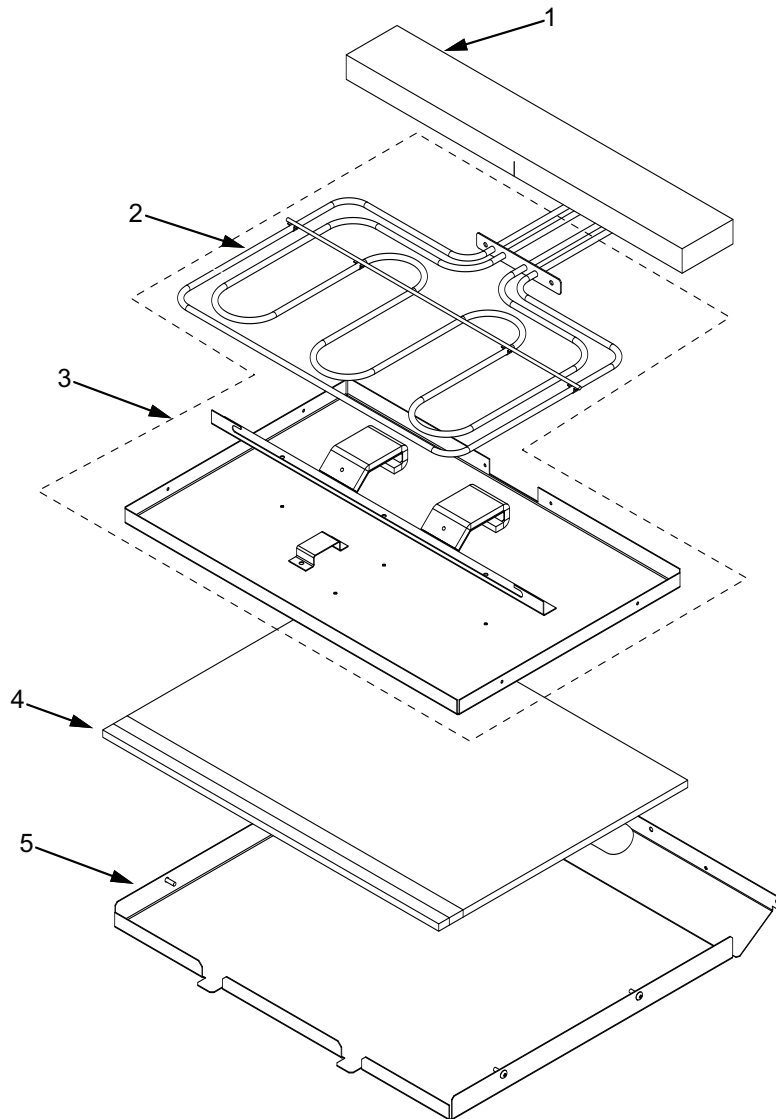

**Bake Pan Assembly Exploded View
Single and Double Oven**

**Bake Pan Parts List
Single and Double Oven**

<u>Ref #</u>	<u>Part #</u>	<u>Description</u>
1	808625	Insulation, Bake Pan Back
2	808605	Element, Bake - Mgo 3500
3	808626	Assy, Inner Bake Pan
4	808627	Insulation, Thk-Bake Pan
5	808628	Pan, Bake Element