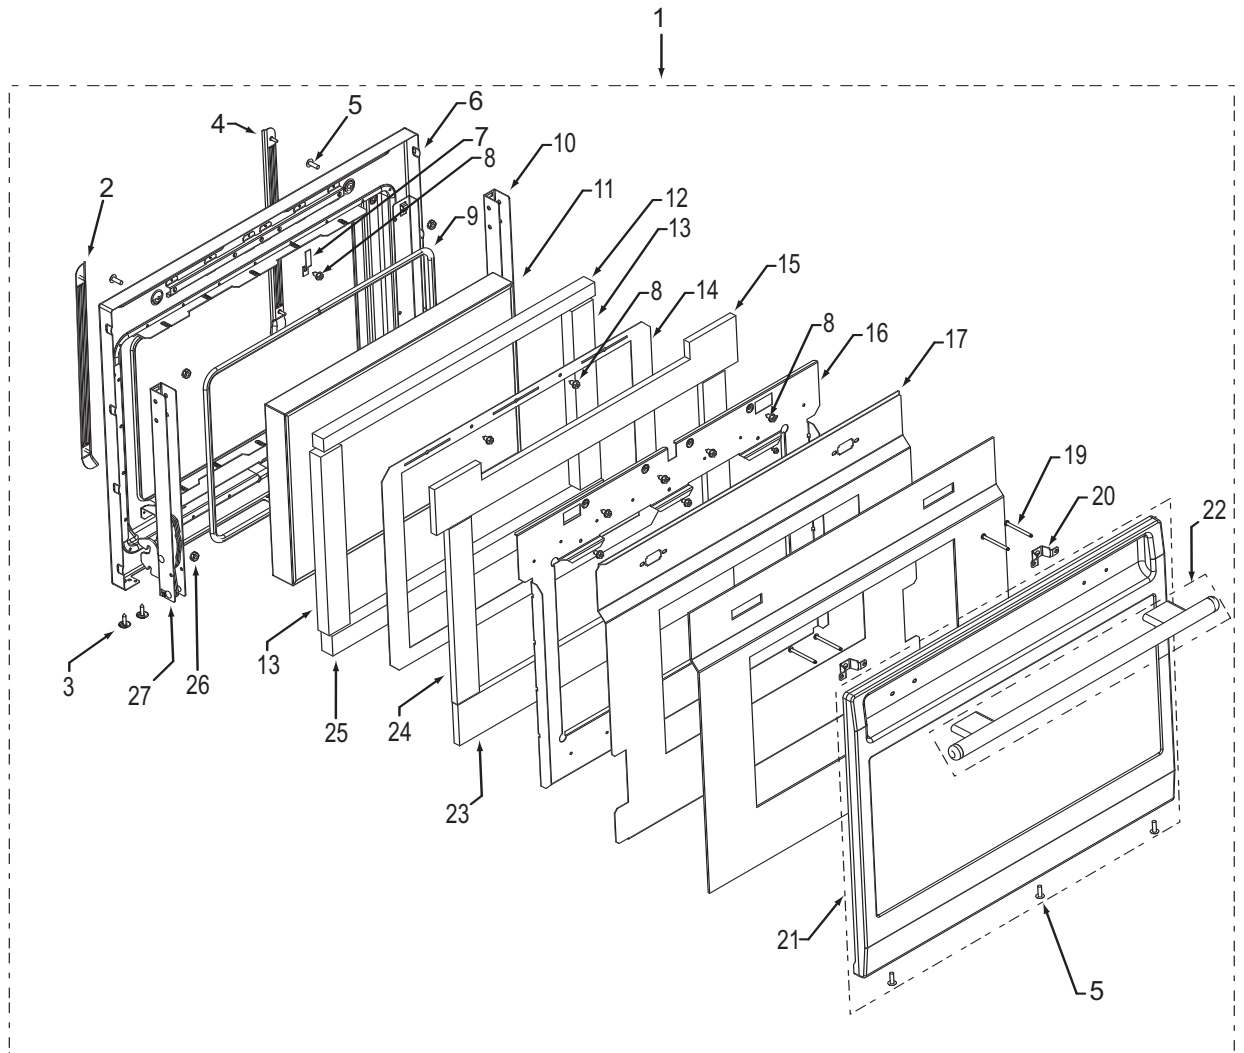

**30" Oven Door Parts List
Single and Double Oven**

<u>Ref #</u>	<u>Part #</u>	<u>Description</u>
1		*Special order, Call Factory Parts Department
2	800523	Left Door Rack Guide, 30", assy
3	802929	Sems Ph Hd Washer, 6-20x5/8
4	800522	Right Door Rack Guide, 30"
5	803379	Screw, 8-18x1/2"
6	809816	Weldment, Liner, Door 30"
7	801102	Striker Plate, Door Latch
8	801542	Screw, 8-18x3/8"
9	800318	Gasket, Rope, Glass Pack, 30"
10	809115	Hydraulic Oven Door Hinge
11	809553	Triple Pane Oven Glass Pack, 30"
12	806610	Insulation, Door, Inner Top, 30"
13	806595	Insulation, Door, Inner, Sides, 30"
14	800319	Shield, Heat, Inner, Door, 30"
15	810794	Insulation, Door, Center, Top, 30"
16	820116	Heat Deflector, Center, 30"
17	803835	Shield, Heat, Door, 30"
18	N/A	
19	801540	Screw, 10-24x2-1/4"
20	800314	Bracket, Door, Outer, Mounting
21	802940	Door Skin, Outer w/window, 30" F/S
	803227	Door Skin, Outer w/window, 30" U/S
	803232	Door Skin, Outer w/window, 30" F/S, No Logo
	803235	Door Skin, Outer w/window, 30" U/S, No Logo
	803230	Door Skin, Outer w/window, 30" U/B
	803236	Door Skin, Outer w/window, 30" U/B, No Logo
	803231	Door Skin, Outer w/window, 30" U/P
	803237	Door Skin, Outer w/window, 30" U/P, No Logo
22	801204	Handle, Oven Door, Assy., 30", Sst
	801599	Handle, Oven Door, Assy., 30", Plt
	801600	Handle, Oven Door, Assy., 30", Blk
23	806606	Insulation, Door, Ctr., Bottom, 30"
24	806605	Insulation, Door, Ctr., Side, 30"
25	806615	Insulation, Door, Inner Top
26	800418	Nut, 8-32 Hex Nut W/Lock Washer
27	800689	Hinge, Wall Oven, 30"

**36" Oven Door Parts List
Single Oven**

<u>Ref #</u>	<u>Part #</u>	<u>Description</u>
1		*Special order, Call Factory Parts Department
2	801816	Left Door Rack Guide, 36", assy
3	802929	Sems Ph Hd Washer, 6-20x5/8
4	801815	Right Door Rack Guide, 36"
5	803379	Screw, 8-18x1/2"
6	809817	Weldment, Liner, Door, 36"
7	801102	Striker Plate, Door Latch
8	801542	Screw, 8-18x3/8"
9	801764	Gasket, Rope, Glass Pack, 36"
10	809115	Hydraulic Oven Door Hinge
11	801448	Triple Pane Oven Glass Pack, 36"
12	806610	Insulation, Door, Inner Top, 36"
13	806617	Insulation, Door, Inner, Sides, 36"
14	801765	Shield, Heat, Inner, Door, 36"
15	810794	Insulation, Door, Center, Top
16	801766	Heat Deflector, Center, 36"
17	803378	Shield, Heat, Door, 36"
18	806613	Insulation, Door, Outer, 36"
19	801540	Screw, 10-24x2-1/4"
20	800314	Bracket, Door, Outer, Mounting
21	803245	Door Skin, Otr w/window, 36" U/S
	803246	Door Skin, Otr w/window, 36" U/B
	803247	Door Skin, Otr w/window, 36" U/P
22	801206	Handle, Oven Door, Assy., 36", Sst
	801893	Handle, Oven Door, Assy., 36", Plt
	801892	Handle, Oven Door, Assy., 36", Blk
23	806606	Insulation, Door, Ctr., Bottom
24	806623	Insulation, Door, Ctr., Side, 36"
25	806615	Insulation, Door, Inner Btm
26	800418	Nut, 8-32 Hex Nut W/Lock Washer
27	803335	Hinge, Wall Oven, 36"

**Oven Door Exploded View
Single and Double Oven**