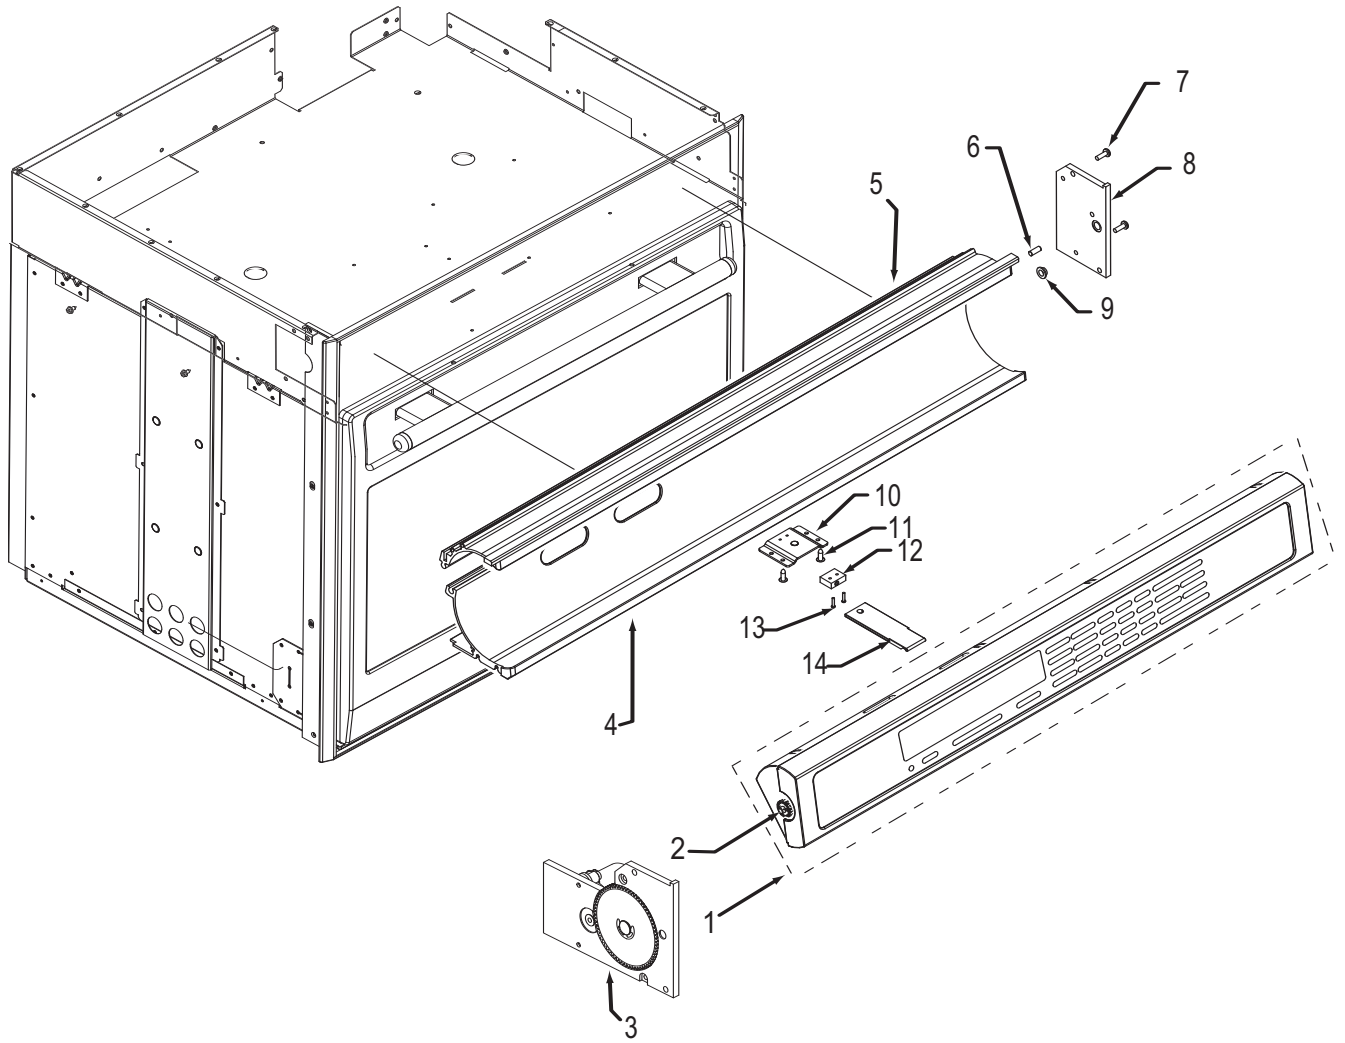

**Oven Control Panel Parts List
Single and Double Oven**

<u>Ref #</u>	<u>Part #</u>	<u>Description</u>
1	805081	Control Head, 30, Sngl, Sst
	811231	Control Head, Sngl, SS 30, SVCE (Rohs, Intl Only)
	805104	Control Head, 30, Dbl, Sst
	812068	Control Head, Dbl, SS 30, SVCE (Rohs, Intl Only)
	805106	Control Head, 30, Sngl, Plt
	811232	Control Head, Sngl, Plt 30, SVCE (Rohs, Intl Only)
	805107	Control Head, 30, Dbl, Plt
	811229	Control Head, Dbl, Plt 30, SVCE (Rohs, Intl Only)
	805109	Control Head, 30, Sngl, Blk
	811233	Control Head, Sngl, Blk 30, SVCE (Rohs, Intl Only)
	805110	Control Head, 30, Dbl, Blk
	811230	Control Head, Dbl, Blk 30, SVCE (Rohs, Intl Only)
2	805178	Wall Oven Display Pinion Rpl. Pkg.
3	809725	Motor, Drive Assy., Sst
	809727	Motor, Drive Assy., Plt
	809726	Motor, Drive Assy., Blk
4	801231	C-Channel Bottom, 30", Sst
	801738	C-Channel Bottom, 30", Plt
	801740	C-Channel Bottom, 30", Blk
5	801230	C-Channel Top, 30", Sst
	801737	C-Channel Top, 30", Plt
	801739	C-Channel Top, 30", Blk
6	802964	Pin, Stop, Control Panel
7	801538	Screw, 8-32x1/2"
8	802791	Mtg, Control Panel, Rt SS
	801555	Mtg, Control Panel, Rt Black
	801556	Mtg, Control Panel, Rt Plat.
9	803484	Bearing, Flange, Control Panel
10	801920	Bracket, Switch, Control Panel
11	801549	Screw, 8-18x1/2"
12	809116	Switch, Actuation, Control Panel
13	801677	Screw, 2-56x3/8"
14	800704	Plunger, Control Display

**36" Oven Control Panel Parts List
Single Oven**

<u>Ref #</u>	<u>Part #</u>	<u>Description</u>
1	805105	Control Head, 36, Sngl, Sst
	811234	Control Head, Sngl, Sst 36, SVCE (Rohs, Intl Only)
	805108	Control Head, 36, Sngl, Plt
	811235	Control Head, Sngl, Plt 36, SVCE (Rohs, Intl Only)
	805111	Control Head, 36, Sngl, Blk
	811236	Control Head, Sngl, Blk 36, SVCE (Rohs, Intl Only)
2	805178	Wall Oven Display Pinion Rpl. Pkg.
3	809725	Motor, Drive Assy., Sst
	809727	Motor, Drive Assy., Plt
	809726	Motor, Drive Assy., Blk
4	801525	C-Channel Bottom, 36", Sst
	801742	C-Channel Bottom, 36", Plt
	801744	C-Channel Bottom, 36", Blk
5	801526	C-Channel Top, 36", Sst
	801741	C-Channel Top, 36", Plt
	801743	C-Channel Top, 36", Blk
6	802964	Pin, Stop, Control Panel
7	801538	Screw, 8-32x1/2"
8	802791	Mtg, Control Panel, Rt SS
	801555	Mtg, Control Panel, Rt Black
	801556	Mtg, Control Panel, Rt Plat.
9	803484	Bearing, Flange, Control Panel
10	801920	Bracket, Switch, Control Panel
11	801549	Screw, 8-18x1/2"
12	809116	Switch, Actuation, Control Panel
13	801677	Screw, 2-56x3/8"
14	800704	Plunger, Stainless Steel

Not Shown

803319 Spring, Ribbon Cable, Short
803357 Mount, Cable-Tie, Adhesive

Oven Control Panel Exploded View
Single and Double Oven