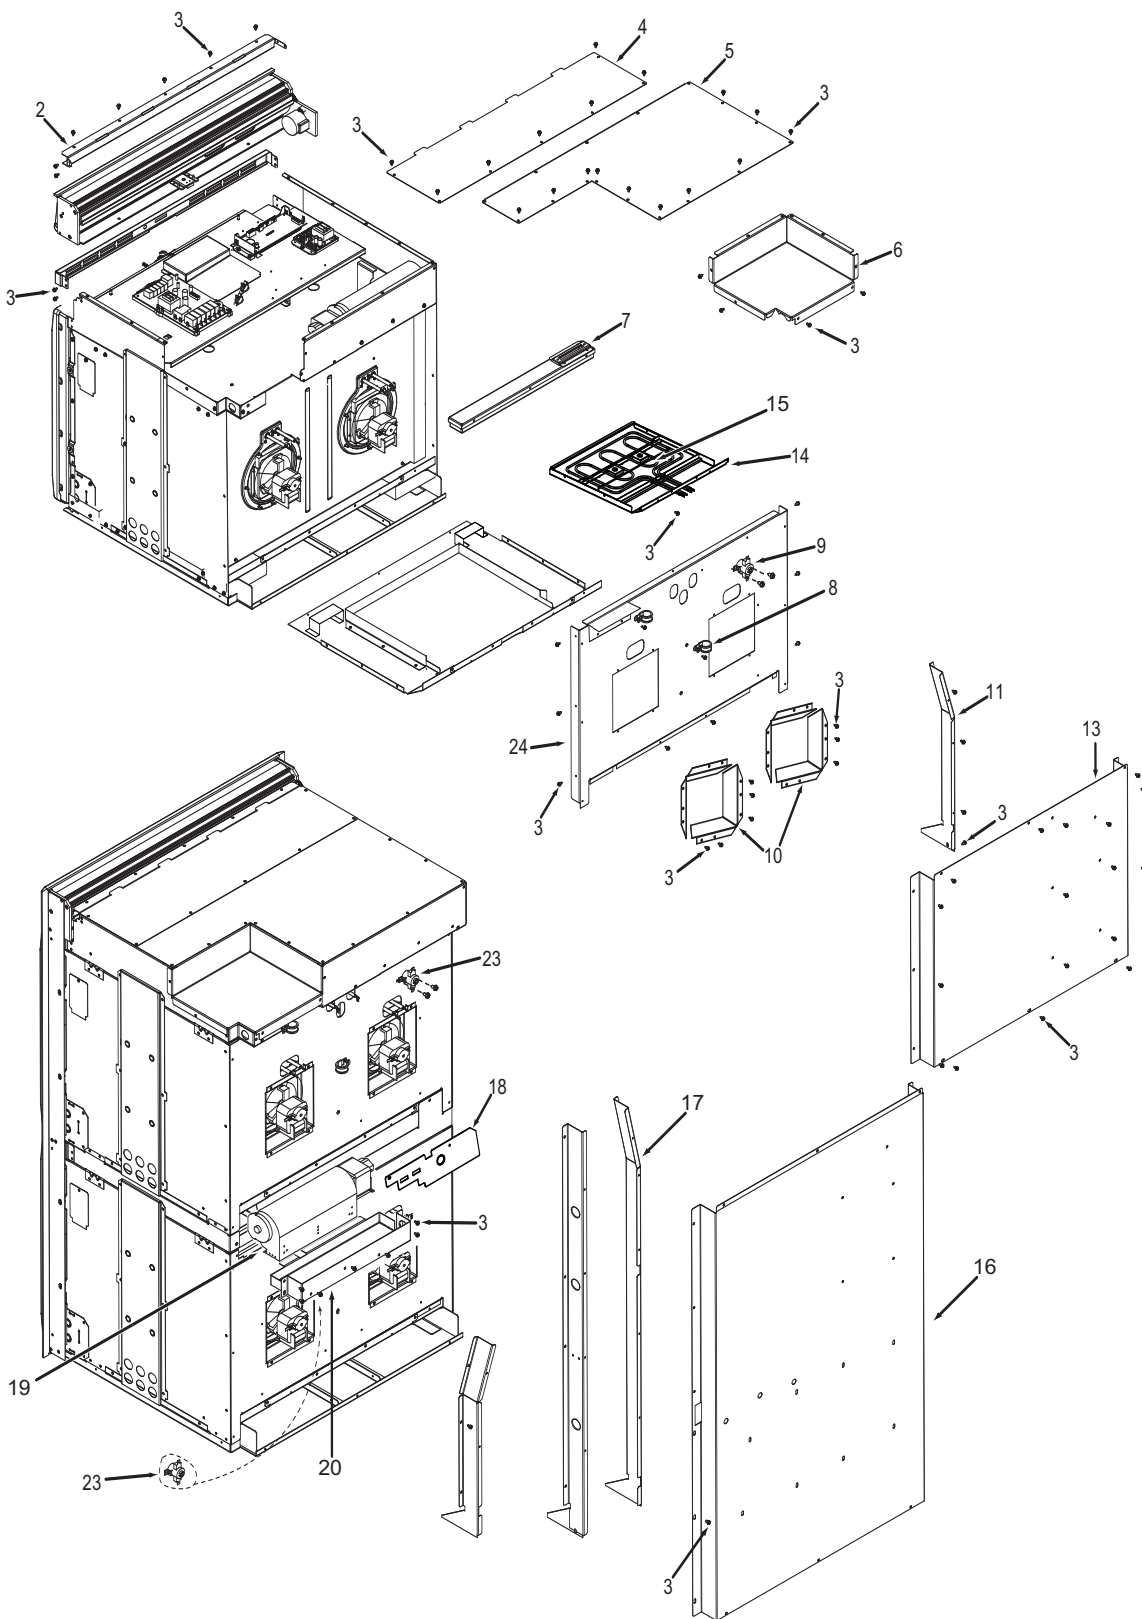

**Oven Door Exploded View
Single and Double Oven**

**30" Back View Parts List
Single and Double Oven**

<u>Ref #</u>	<u>Part #</u>	<u>Description</u>
1	N/A	
2	800382	Stiffener, Top Module
3	801542	Screw, 8-18x3/8"
4	808602	Panel, Upper, Front
5	808603	Cover, Rear, Top Module
6	808604	Cover, Small, Top Module
7	808660	Catalyst, Sub Assembly
8	808607	Strain Relief, Metal
9	811669	Switch, Thermostat
10	808607	Convection Fan Shrd, Wall Oven
11	808609	Channel, Divider, Side Exhaust
12	803074	Channel, Divider, Air, Single
13	808610	Panel, Back, Single Oven
14	808626	Bake, Pan Assembly
15	808605	Element, Bake
16	808617	Panel, Back, Double Oven
17	808614	Channel, Divider Side, Exhaust, Lrg
18	812438	Cover, Back Panel, Small
19	801143	Fan, Cooling, Lower
20	808612	Cover, Fan, Cooling
21	N/A	
23	811669	Switch, Thermostat
24	807974	Panel, Back, Top Insulation

**36" Back View Parts List
Single Oven**

<u>Ref #</u>	<u>Part #</u>	<u>Description</u>
1	801536	Face Plate, Venting, Upper, 36"
2	801582	Stiffener, Top Module, 36"
3	801542	Screw, 8-18x3/8"
4	801478	Panel, Top Module, Front, 36"
5	801331	Cover, Large, 36"
6	801803	Cover, Small, Top Module, 36"
7	808660	Catalyst, Sub Assembly
8	808607	Strain Relief, Metal, 36"
9	804554	Switch, Thermostat, 36" Single
10	808607	Convection Fan Shrd, Wall Oven
11	803334	Channel, Exhaust, 36"
12	803327	Channel, Cooling, 36"
13	801506	Panel, Cover, Back, 36"
14	802700*	Bake, Pan Sub Assembly, 36"
15	800360*	Element, Bake, 36"

Not Shown

803503	Plate, Vent Middle
812458	Wire Harness, Double Main
812459	Wire Harness, Single Main

* See Bake Pan Assembly exploded view page 14.

**Oven Back Exploded View
Single and Double Oven**

**30" Side and Base View Parts List
Single and Double Oven**