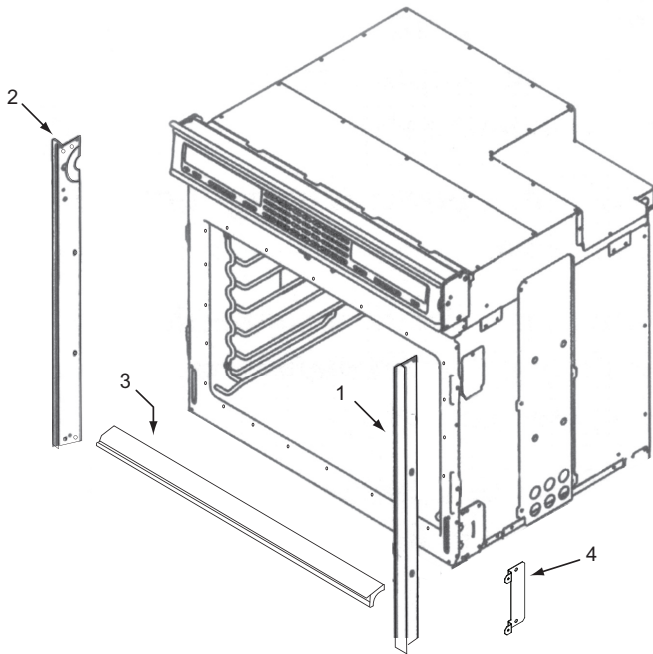

**36" Side and Base View Parts List
Single Oven**

<u>Ref #</u>	<u>Part #</u>	<u>Description</u>
1	801335	Channel, Upper Venting
2	800890	Cover, Temperature Probe
3	801724	Enclosure, Rt Side
4	801475	Bracket, Hold Down
5	800926	Hinge, Pocket
6	800364	Stiffener, U-Wrap
7	804553	Base, Assembly, 36"
8	801723	Enclosure, Left Side,

**Oven Side and Base Exploded View
Single and Double Oven**

**Bake Pan Assembly Exploded View
Single and Double Oven**

**Bake Pan Parts List
Single and Double Oven**

<u>Ref #</u>	<u>Part #</u>	<u>Description</u>
1	808625	Insulation, Bake Pan Back
2	808605	Element, Bake - Mgo 3500
3	808626	Assy, Inner Bake Pan
4	808627	Insulation, Thk-Bake Pan
5	808628	Pan, Bake Element

Trim Exploded View

<u>Model #</u>	<u>Ref#</u>	<u>Part #</u>	<u>Description</u>
SO30F/S	1	800706	Extrusion, Side, Right
	2	800707	Extrusion, Side, Left
	3	805115	Extrusion, Bottom
SO36U/S	1	813876	Extrusion, Side, Right
	2	813875	Extrusion, Side, Left
	3	802731	Extrusion, Bottom
SO30U/B	1	800525	Extrusion, Side, Right
	2	800524	Extrusion, Side, Left
	3	805175	Extrusion, Bottom
SO36U/B	1	813878	Extrusion, Side, Right
	2	813877	Extrusion, Side, Left
	3	802743	Extrusion, Bottom
SO36	4	811218	Bracket, Trim Support