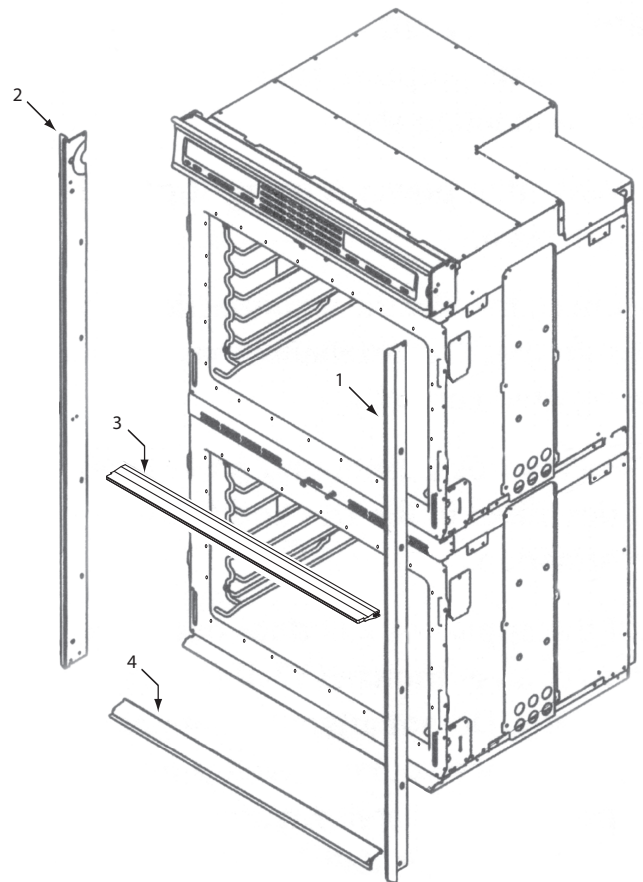

**36" Side and Base View Parts List
Single Oven**

<u>Ref #</u>	<u>Part #</u>	<u>Description</u>
1	801335	Channel, Upper Venting
2	800890	Cover, Temperature Probe
3	801724	Enclosure, Rt Side
4	801475	Bracket, Hold Down
5	800926	Hinge, Pocket
6	800364	Stiffener, U-Wrap
7	804553	Base, Assembly, 36"
8	801723	Enclosure, Left Side,

**Oven Side and Base Exploded View
Single and Double Oven**

**Bake Pan Assembly Exploded View
Single and Double Oven**

**Bake Pan Parts List
Single and Double Oven**

<u>Ref #</u>	<u>Part #</u>	<u>Description</u>
1	808625	Insulation, Bake Pan Back
2	808605	Element, Bake - Mgo 3500
3	808626	Assy, Inner Bake Pan
4	808627	Insulation, Thk-Bake Pan
5	808628	Pan, Bake Element

Trim Exploded View

<u>Model #</u>	<u>Ref#</u>	<u>Part #</u>	<u>Description</u>
SO30F/S	1	800706	Extrusion, Side, Right
	2	800707	Extrusion, Side, Left
	3	805115	Extrusion, Bottom
SO36U/S	1	813876	Extrusion, Side, Right
	2	813875	Extrusion, Side, Left
	3	802731	Extrusion, Bottom
SO30U/B	1	800525	Extrusion, Side, Right
	2	800524	Extrusion, Side, Left
	3	805175	Extrusion, Bottom
SO36U/B	1	813878	Extrusion, Side, Right
	2	813877	Extrusion, Side, Left
	3	802743	Extrusion, Bottom
SO36	4	811218	Bracket, Trim Support