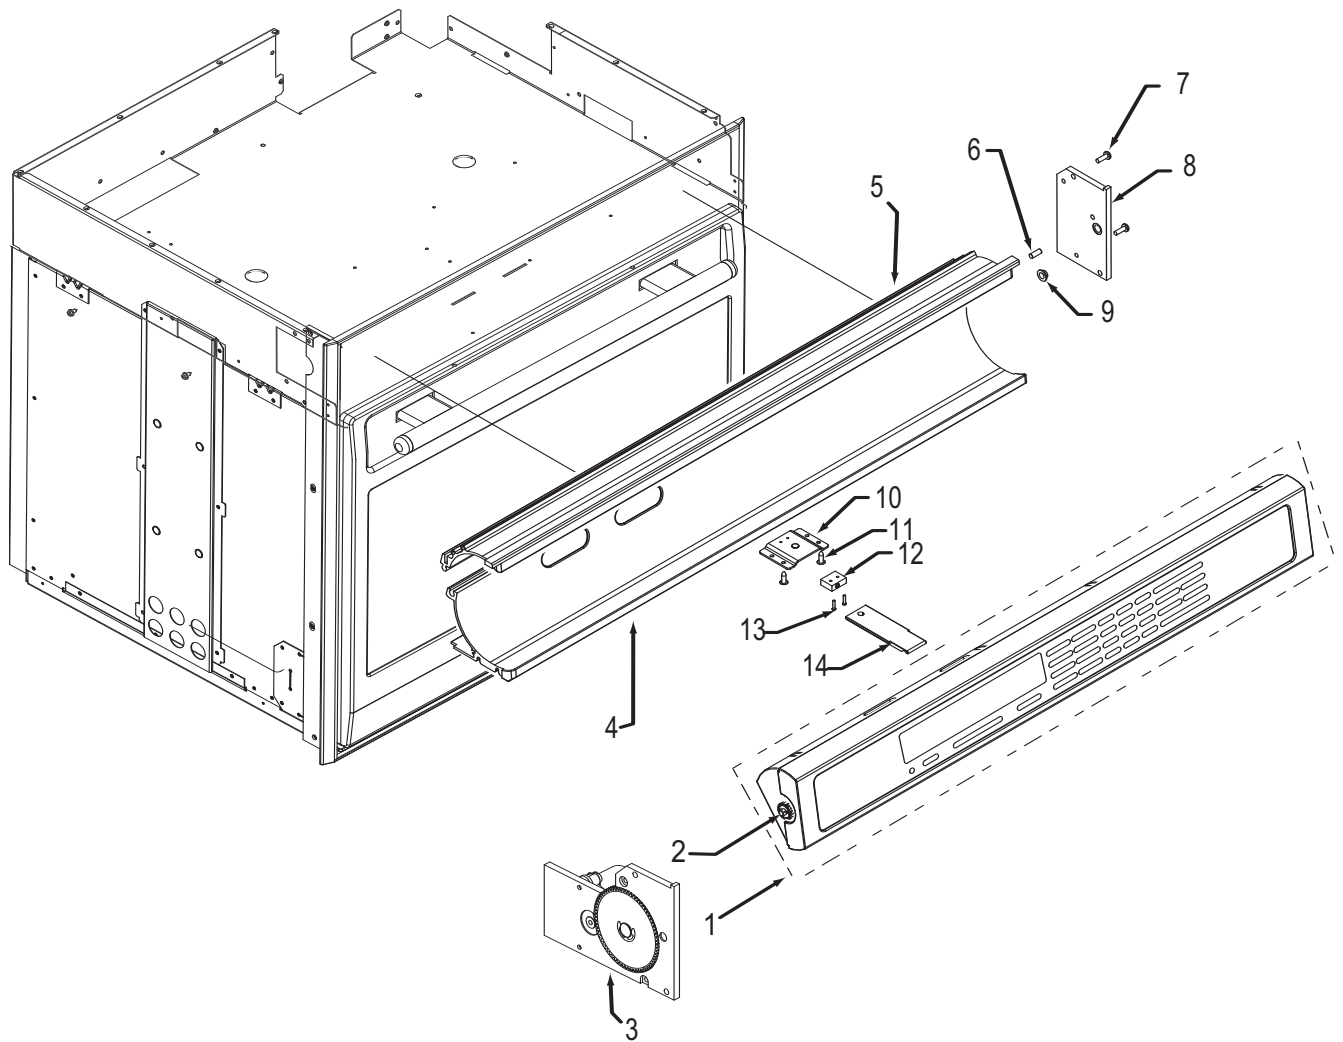

**Oven Control Panel Parts List
Single and Double Oven**

<u>Ref #</u>	<u>Part #</u>	<u>Description</u>
1	805081 811231	Control Head, 30, Sngl, Sst Control Head, Sngl, SS 30, SVCE (Rohs, Intl Only)
	805104 812068	Control Head, 30, Dbl, Sst Control Head, Dbl, SS 30, SVCE (Rohs, Intl Only)
	805106 811232	Control Head, 30, Sngl, Plt Control Head, Sngl, Plt 30, SVCE (Rohs, Intl Only)
	805107 811229	Control Head, 30, Dbl, Plt Control Head, Dbl, Plt 30, SVCE (Rohs, Intl Only)
	805109 811233	Control Head, 30, Sngl, Blk Control Head, Sngl, Blk 30, SVCE (Rohs, Intl Only)
	805110 811230	Control Head, 30, Dbl, Blk Control Head, Dbl, Blk 30, SVCE (Rohs, Intl Only)
2	805178	Wall Oven Display Pinion Rpl. Pkg.
3	809725 809727 809726	Motor, Drive Assy., Sst Motor, Drive Assy., Plt Motor, Drive Assy., Blk
4	801231 801738 801740	C-Channel Bottom, 30", Sst C-Channel Bottom, 30", Plt C-Channel Bottom, 30", Blk
5	801230 801737 801739	C-Channel Top, 30", Sst C-Channel Top, 30", Plt C-Channel Top, 30", Blk
6	802964	Pin, Stop, Control Panel
7	801538	Screw, 8-32x1/2"
8	802791 801555 801556	Mtg, Control Panel, Rt SS Mtg, Control Panel, Rt Black Mtg, Control Panel, Rt Plat.
9	803484	Bearing, Flange, Control Panel
10	801920	Bracket, Switch, Control Panel
11	801549	Screw, 8-18x1/2"
12	809116	Switch, Actuation, Control Panel
13	801677	Screw, 2-56x3/8"
14	800704	Plunger, Control Display

**36" Oven Control Panel Parts List
Single Oven**

<u>Ref #</u>	<u>Part #</u>	<u>Description</u>
1	805105 811234	Control Head, 36, Sngl, Sst Control Head, Sngl, Sst 36, SVCE (Rohs, Intl Only)
	805108 811235	Control Head, 36, Sngl, Plt Control Head, Sngl, Plt 36, SVCE (Rohs, Intl Only)
	805111 811236	Control Head, 36, Sngl, Blk Control Head, Sngl, Blk 36, SVCE (Rohs, Intl Only)
2	805178	Wall Oven Display Pinion Rpl. Pkg.
3	809725 809727 809726	Motor, Drive Assy., Sst Motor, Drive Assy., Plt Motor, Drive Assy., Blk
4	801525 801742 801744	C-Channel Bottom, 36", Sst C-Channel Bottom, 36", Plt C-Channel Bottom, 36", Blk
5	801526 801741 801743	C-Channel Top, 36", Sst C-Channel Top, 36", Plt C-Channel Top, 36", Blk
6	802964	Pin, Stop, Control Panel
7	801538	Screw, 8-32x1/2"
8	802791 801555 801556	Mtg, Control Panel, Rt SS Mtg, Control Panel, Rt Black Mtg, Control Panel, Rt Plat.
9	803484	Bearing, Flange, Control Panel
10	801920	Bracket, Switch, Control Panel
11	801549	Screw, 8-18x1/2"
12	809116	Switch, Actuation, Control Panel
13	801677	Screw, 2-56x3/8"
14	800704	Plunger, Stainless Steel

Not Shown

803319 Spring, Ribbon Cable, Short
803357 Mount, Cable-Tie, Adhesive

Oven Control Panel Exploded View
Single and Double Oven