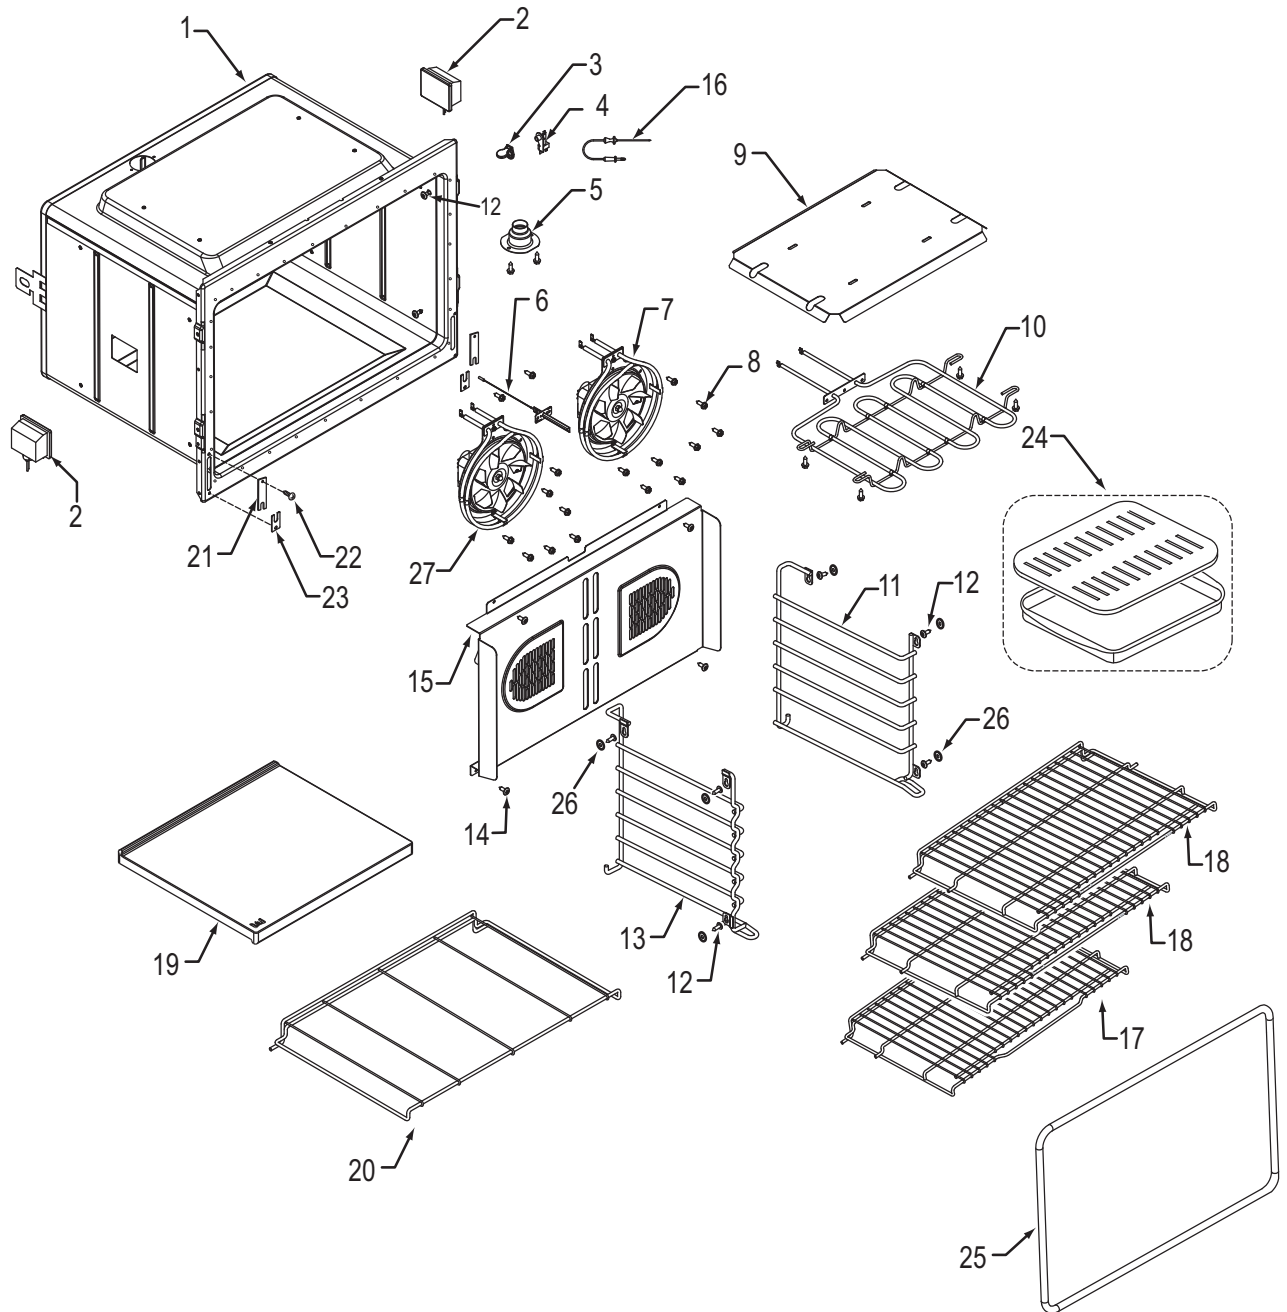

**30" Oven Cavity Parts List
Single and Double Oven**

<u>Ref #</u>	<u>Part #</u>	<u>Description</u>
1	N/A	Cavity, Oven (Contact Factory)
2	812453	Light, Oven
3	808638	Cover, Probe Switch
4	808639	Switch, Probe
5	808640	Catalyst, Smoke
6	808641	Sensor, Temperature
7	809820	Fan, Convection Assy., Cw
8	801544	Screw, 8-32x1/2"
9	808642	Pan, Broil Element
10	808643	Element, Broil, 30"
11	808648	Guide, Rack, Right
12	811453	Screw, Shoulder, 8-18
13	808647	Guide, Rack, Left
14	802704	Screw, 8-32x1/2 Lo Profile
15	808650	Convection Baffle Assembly, 30"
16	808652	Probe, Temperature
17	808653	Rack, Oven 30"
18	808654	Rack, Oven Flat 30"
19	808656	Stone, Pizza
20	808657	Rack, Pizza Stone, 30"
21	803373	Clip, Retainer Hinge
22	802929	Screw 6-20X5/8 PH TRS HD T-AB, Black
23	803323	Cover, Plate
24	804712	Accessory Pkg Broiler Pan Set
25	808659	Gasket, Cavity, 30"
26	808649	Mica Washer w/o Adhesive
27	809818	Fan, Convection Assy., Ccw

**36" Oven Cavity Parts List
Single Oven**

<u>Ref #</u>	<u>Part #</u>	<u>Description</u>
1	N/A	Cavity, Oven (Contact Factory)
2	812453	Light, Oven
3	808638	Cover, Probe Switch
4	808639	Switch, Probe
5	808640	Catalyst, Smoke
6	808641	Sensor, Temperature
7	809820	Fan, Convection Assy., Cw
8	801544	Screw, 8-32x1/2"
9	808642	Deflector, Pan Broil
10	808643	Element, Broil, 36"
11	806518	Guide, Rack, Right
12	806523	Screw, Shoulder, 8-18
13	806517	Guide, Rack, Left
14	802704	Screw, 8-32x1/2 Lo Profile
15	802900	Convection Baffle Assembly, 36"
16	808652	Probe, Temperature
17	802989	Rack, Oven 36"
18	803063	Rack, Oven Flat 36"
19	808656	Stone, Pizza
20	800736	Rack, Pizza Stone, 36"
21	803373	Clip, Retainer Hinge
22	802929	Screw 6-20X5/8 PH TRS HD T-AB, Black
23	803323	Cover, Plate
24	804712	Accessory Pkg Broiler Pan Set
25	806928	Gasket, Cavity, 36"
26	808649	Mica Washer w/o Adhesive
27	809818	Fan, Convection Assy., Ccw

Not Shown

812452	Light Bulb
808655	Pizza Peel
808651	Hard Fiber Flat Washer

**Oven Cavity Exploded View
Single and Double Oven**