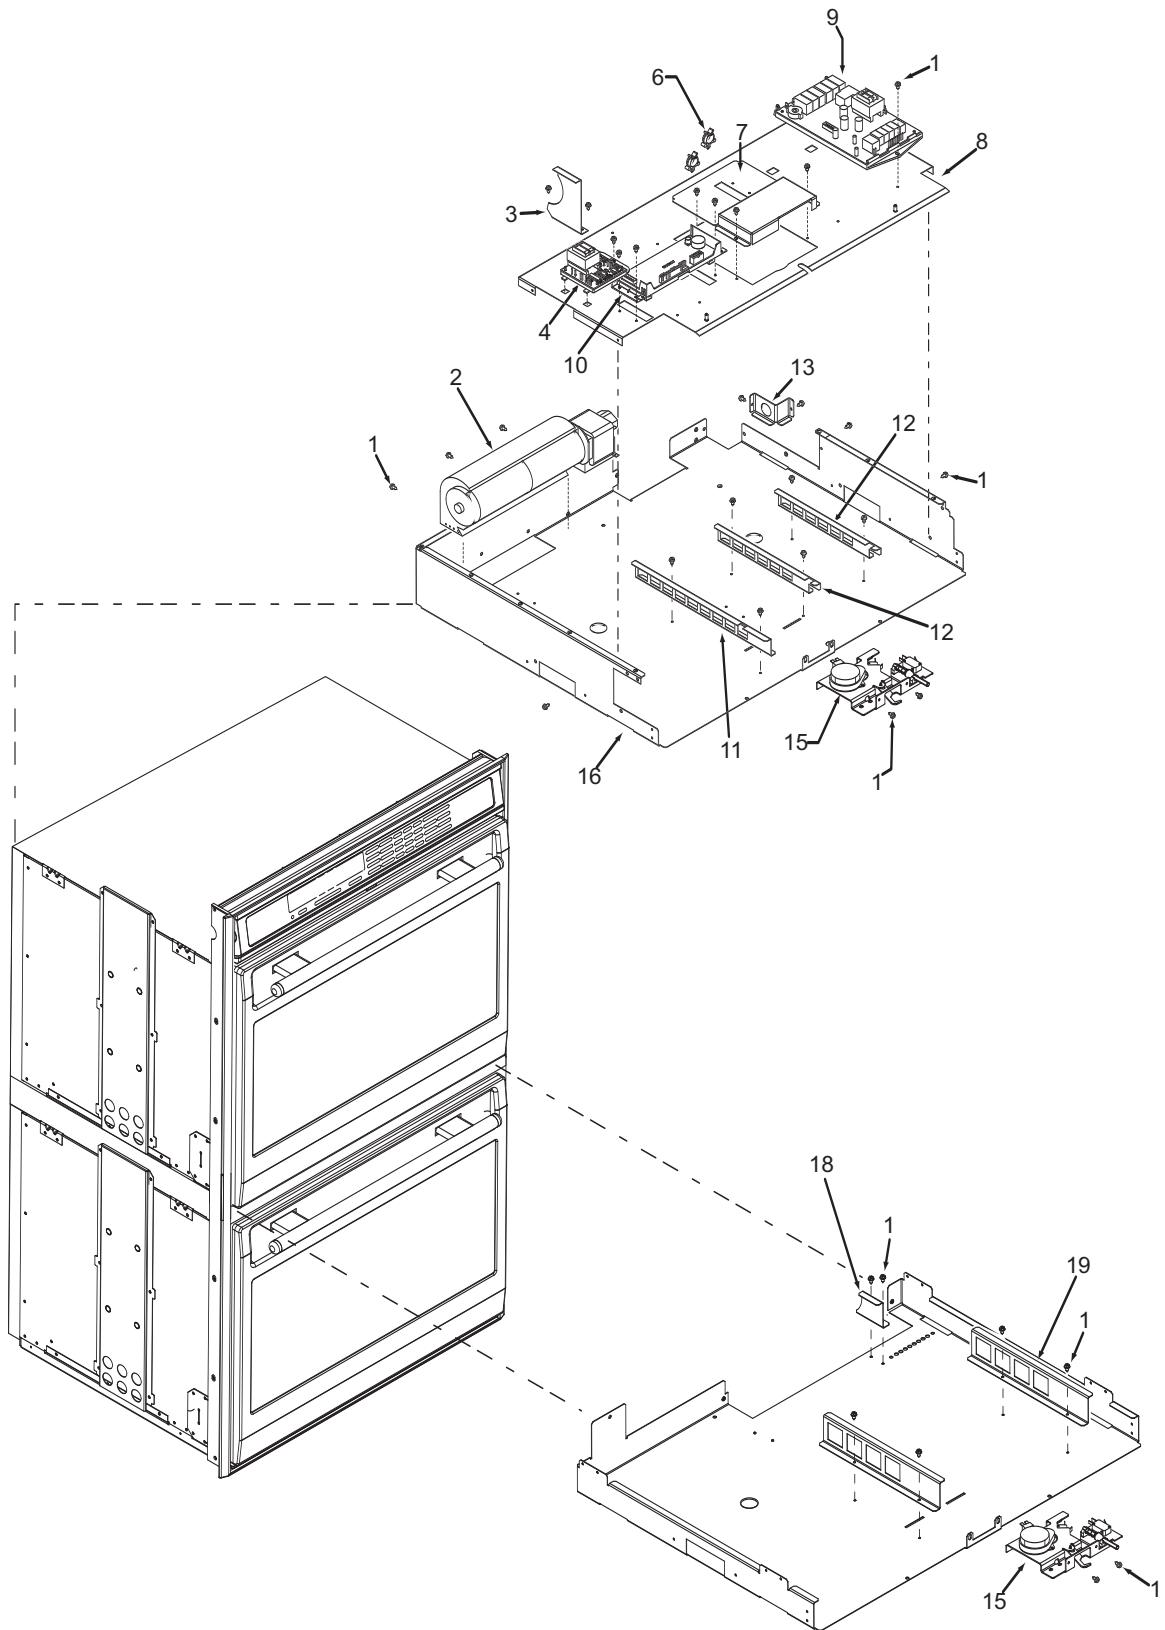

**30" Oven Modules Parts List
Single and Double Oven**

<u>Ref #</u>	<u>Part #</u>	<u>Description</u>
1	801542	Screw, 8-18x3/8"
2	800381	Fan, Cooling, Upper
3	808579	Bracket, Air Diverter Top
4	801363	Control Board, Stepper Motor
6	801912	Strain Relief, Plastic
7	800385	Cover, Latch
8	803356	Plate, Mounting Hardware
9	807053	Board, Relay"
10	812454	Controller, Oven, Single, 30"
	812456	Controller, Oven, Single, 30" Interantional
	812455	Controller, Oven, Double, 30"
	812457	Controller, Oven, Double, 30" International
11	808583	Bracket-Z, Latch, Top Oven
12	808586	Bracket, Support, Top Module
13	808581	Bracket, Cord, Power
15	800263	Latch, Motorized
16	807542	Pan, Module, 30"
17	N/A	
18	808588	Bracket, Air Diverter, DO
19	820129	Bracket-Z, Latch, Bottom Oven, DO

**36" Oven Modules Parts List
Single Oven**

<u>Ref #</u>	<u>Part #</u>	<u>Description</u>
1	801542	Screw, 8-18x3/8"
2	800381	Fan, Cooling, Upper
3	801224	Bracket, Air Diverter Top
4	801363	Control Board, Stepper Motor
5	800950	Transformer, Light
6	801912	Strain Relief, Plastic
7	800385	Cover, Latch
8	803356	Plate, Mounting Hardware
9	807053	Board, Relay
10	813873	Oven controller, Single 36"
	813874	Oven controller, Single 36" International
11	820130	Bracket-Z, Latch
12	808586	Bracket, Support, Top Module
13	808581	Bracket, Cord, Power
14	804554	Switch, Thermostat, 36"
15	800263	Latch, Motorized
16	807543	Pan, Module, 36"

Not Shown

809449	Cable, Relay to Controller, 28"
809450	Cable, Relay to Controller, 21"
801714	Power Cord Conduit, Single
812348	Power Cord Conduit, Double

**Oven Modules Exploded View
Single and Double Oven**