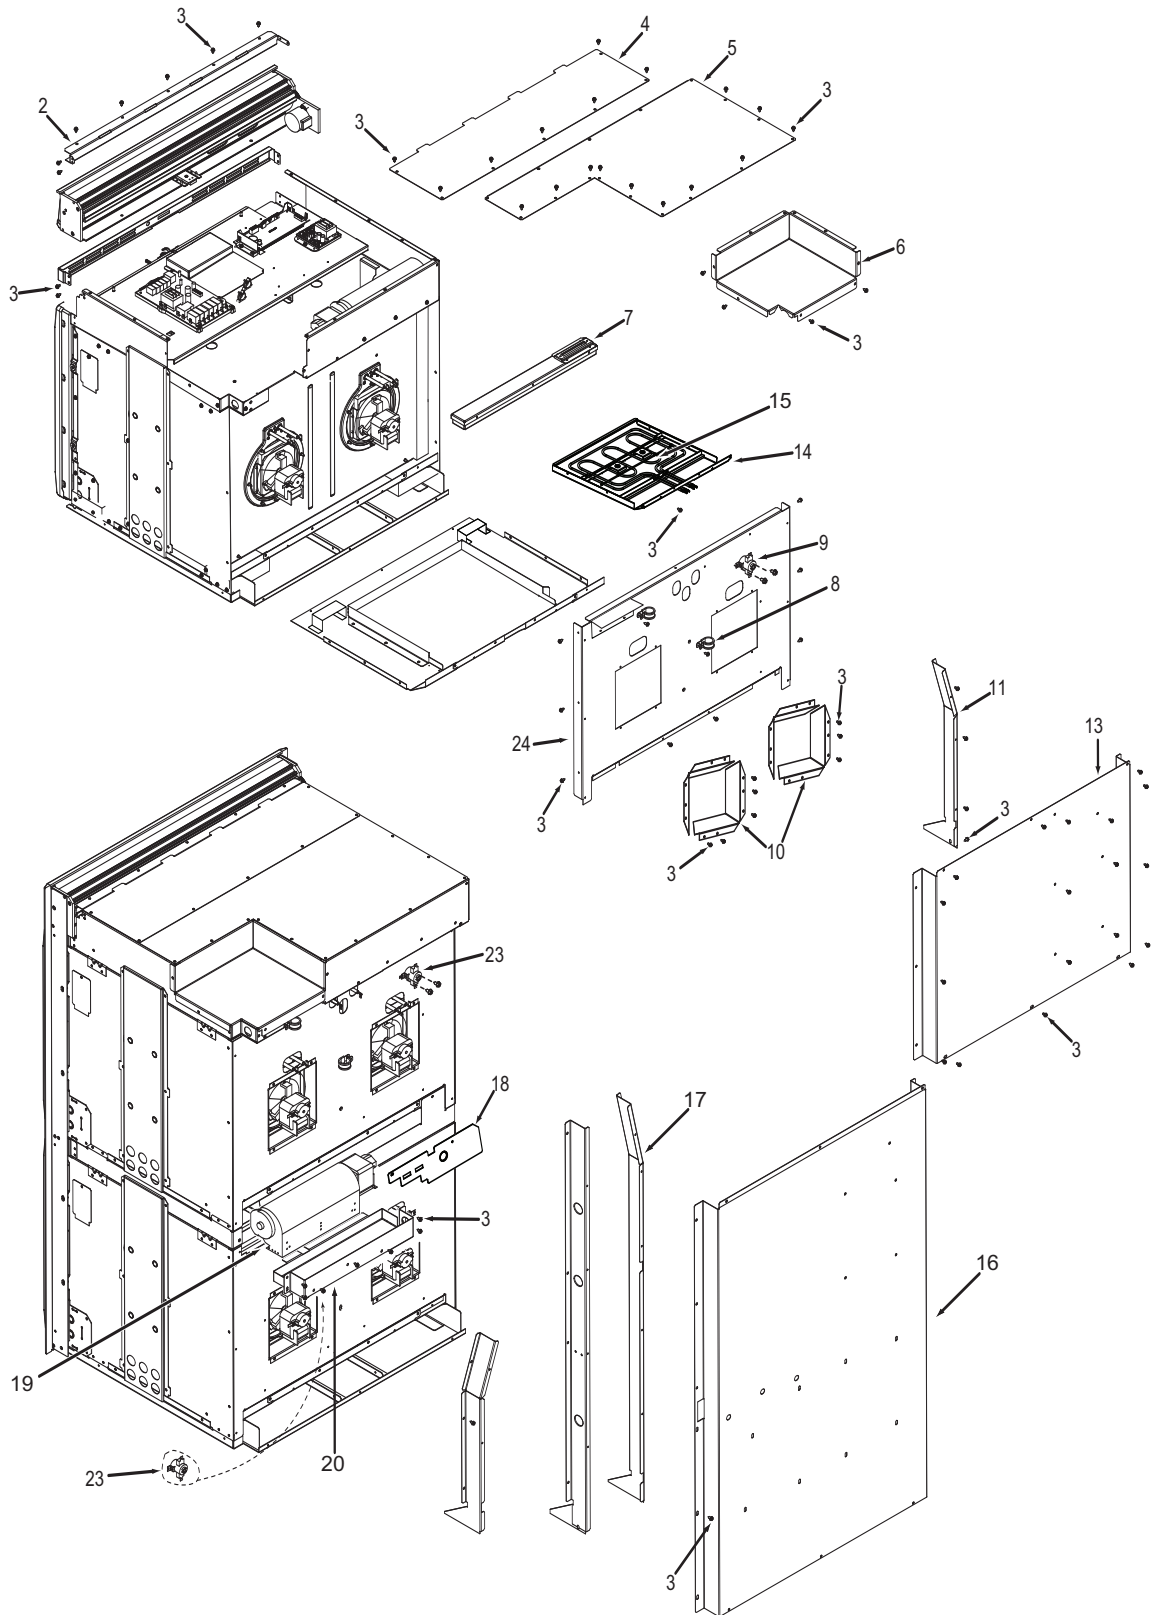

**Oven Door Exploded View  
Single and Double Oven**

**30" Back View Parts List  
Single and Double Oven**

<u>Ref #</u>	<u>Part #</u>	<u>Description</u>
1	N/A	
2	800382	Stiffener, Top Module
3	801542	Screw, 8-18x3/8"
4	808602	Panel, Upper, Front
5	808603	Cover, Rear, Top Module
6	808604	Cover, Small, Top Module
7	808660	Catalyst, Sub Assembly
8	808607	Strain Relief, Metal
9	811669	Switch, Thermostat
10	808607	Convection Fan Shrd, Wall Oven
11	808609	Channel, Divider, Side Exhaust
12	803074	Channel, Divider, Air, Single
13	808610	Panel, Back, Single Oven
14	808626	Bake, Pan Assembly
15	808605	Element, Bake
16	808617	Panel, Back, Double Oven
17	808614	Channel, Divider Side, Exhaust, Lrg
18	812438	Cover, Back Panel, Small
19	801143	Fan, Cooling, Lower
20	808612	Cover, Fan, Cooling
21	N/A	
23	811669	Switch, Thermostat
24	807974	Panel, Back, Top Insulation

**36" Back View Parts List  
Single Oven**

<u>Ref #</u>	<u>Part #</u>	<u>Description</u>
1	801536	Face Plate, Venting, Upper, 36"
2	801582	Stiffener, Top Module, 36"
3	801542	Screw, 8-18x3/8"
4	801478	Panel, Top Module, Front, 36"
5	801331	Cover, Large, 36"
6	801803	Cover, Small, Top Module, 36"
7	808660	Catalyst, Sub Assembly
8	808607	Strain Relief, Metal, 36"
9	804554	Switch, Thermostat, 36" Single
10	808607	Convection Fan Shrd, Wall Oven
11	803334	Channel, Exhaust, 36"
12	803327	Channel, Cooling, 36"
13	801506	Panel, Cover, Back, 36"
14	802700*	Bake, Pan Sub Assembly, 36"
15	800360*	Element, Bake, 36"

### 30" Side and Base View Parts List Single and Double Oven

<u>Ref #</u>	<u>Part #</u>	<u>Description</u>
1	820125	Channel, Upper Venting
2	800890	Cover, Temperature Probe
3	801721	Enclosure, Rt Side 30"
4	801475	Bracket, Hold Down
5	800926	Hinge, Pocket
6	800364	Stiffener, U-Wrap
7	808421	Base, Assembly
8	801720	Enclosure, Left Side, 30"
9	N/A	Insulation, Channel Plug