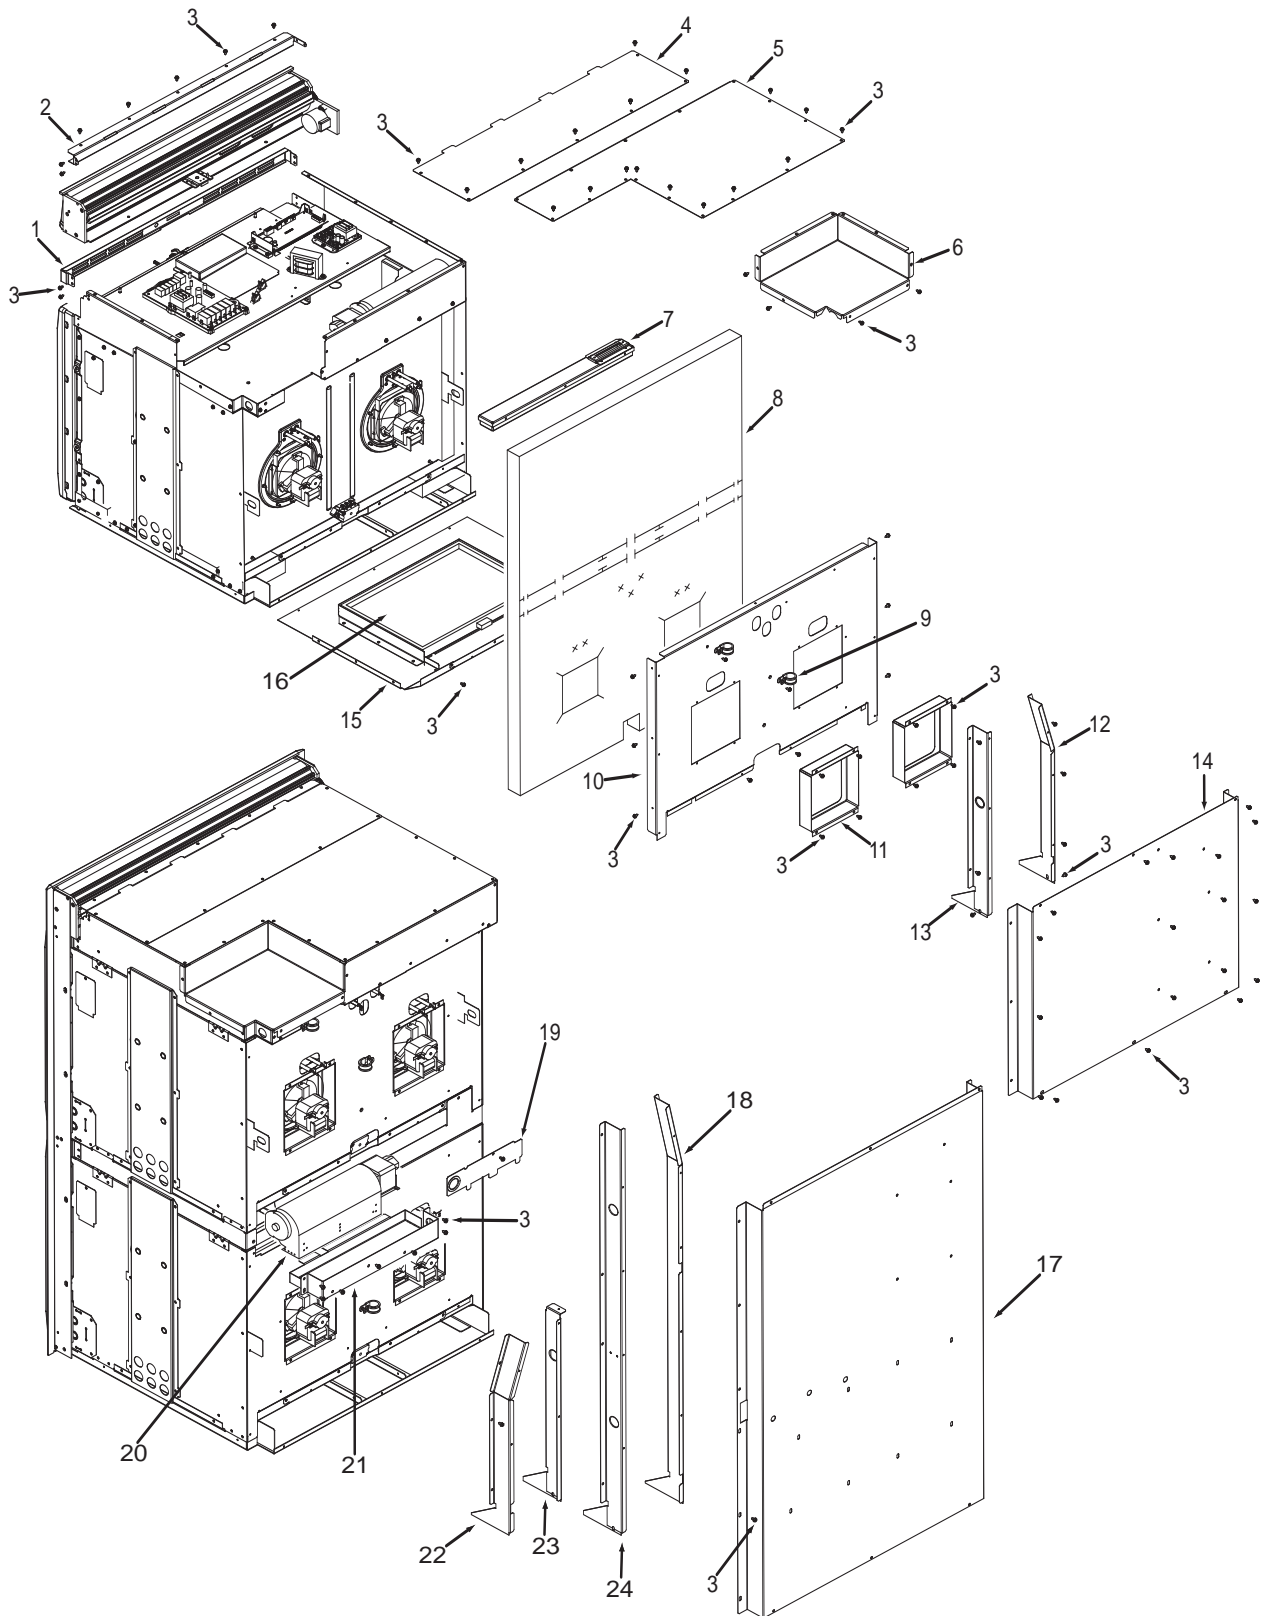

**Oven Door Exploded View
Single and Double Oven**

30" Back View Parts List Single and Double Oven

Ref #	Part #	Description
1	800374	Face Plate, Venting, Upper
2	800382	Stiffener, Top Module
3	801542	Screw, 8-18x3/8"
4	800379	Panel, Upper, Front
5	820118	Cover, Rear, Top Module
6	801705	Cover, Small, Top Module
7	801700	Catalyst, Sub Assembly
8	805976	Insulation, Cavity, Top
	805977	Insulation, Cavity, Top Dbl
	805978	Insulation, Cavity, Back
9	801913	Strain Relief, Metal
10	802919	Panel, Back, Top Insulation
11	802918	Panel, Inner, Back
12	801290	Channel, Divider, Side Exhaust
13	803074	Channel, Divider, Air, Single
14	820117	Panel, Back, Single Oven
15	801702*	Bake, Pan Assembly
16	800360*	Element, Bake
17	800388	Panel, Back, Double Oven
18	801169	Channel, Divider Side, Exhaust, Lrg
19	801208	Cover, Back Panel, Small
20	801143	Fan, Cooling, Lower
21	801209	Cover, Fan, Cooling
22	801170	Channel, Divider Side Exhaust, Sml
23	801171	Channel, Divider, Cooling
24	800393	Channel, Divider, Cooling, DO

* See Bake Pan Assembly exploded view page 5-14.

**Oven Back Exploded View
Single and Double Oven**

30" Side and Base View Parts List Single and Double Oven

<u>Ref #</u>	<u>Part #</u>	<u>Description</u>
1	820125	Channel, Upper Venting
2	800890	Cover, Temperature Probe
3	801721	Enclosure, Rt Side 30"
4	801475	Bracket, Hold Down
5	801530	Insulation, Light
6	800926	Hinge, Pocket
7	806612	Insulation, Cavity, Hinge
8	800364	Stiffener, U-Wrap
9	806608	Insulation, Cavity, Right Side
10	804549	Base, Assembly Single
	804541	Base, Assembly, Double
11	801901	Plate, Fan Apparency
12	801728	Insulation, Switch
13	802728	Switch, Fan Apparency
14	806609	Insulation, Cavity, Left Side
15	801720	Enclosure, Left Side, 30"