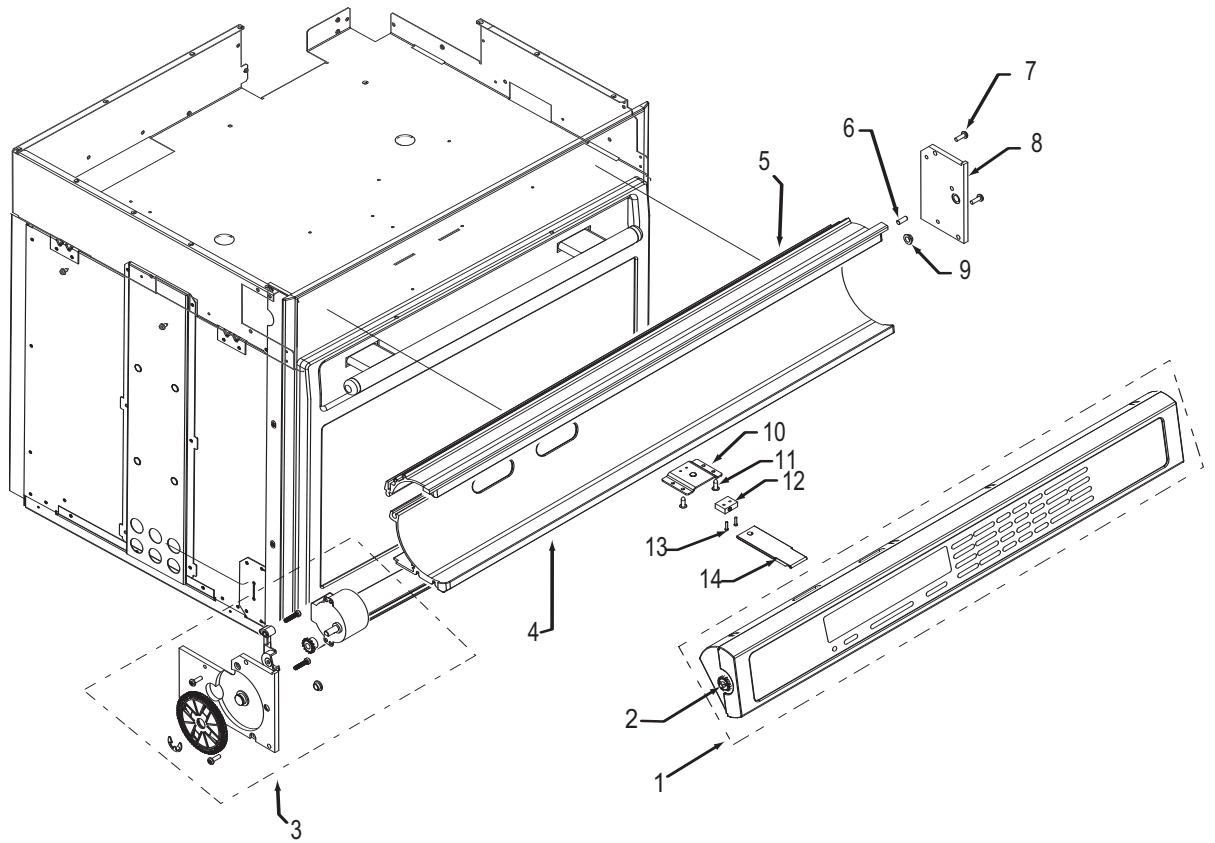

**30" Oven Control Panel Parts List
Single and Double Oven**

<u>Ref #</u>	<u>Part #</u>	<u>Description</u>
1	805081	Control Head, 30, Sngl, Sst
	805104	Control Head, 30, Dbl, Sst
	805106	Control Head, 30, Sngl, Plt
	805107	Control Head, 30, Dbl, Plt
	805109	Control Head, 30, Sngl, Blk
	805110	Control Head, 30, Dbl, Blk
2	805178	Wall Oven Display Pinion Rpl. Pkg.
3	809725	Motor, Drive Assy., Sst
	809727	Motor, Drive Assy., Plt
	809726	Motor, Drive Assy., Blk
4	801231	C-Channel Bottom, 30", Sst
	801738	C-Channel Bottom, 30", Plt
	801740	C-Channel Bottom, 30", Blk
5	801230	C-Channel Top, 30", Sst
	801737	C-Channel Top, 30", Plt
	801739	C-Channel Top, 30", Blk
6	802964	Pin, Stop, Control Panel
7	801538	Screw, 8-32x1/2"
8	802791	Mtg, Control Panel, Rt SS
	801555	Mtg, Control Panel, Rt Black
	801556	Mtg, Control Panel, Rt Plat.
9	803484	Bearing, Flange, Control Panel
10	801920	Bracket, Switch, Control Panel
11	801549	Screw, 8-18x1/2"
12	809116	Switch, Actuation, Control Panel
13	801677	Screw, 2-56x3/8"
14	800704	Plunger, Control Display

**36" Oven Control Panel Parts List
Single Oven**

<u>Ref #</u>	<u>Part #</u>	<u>Description</u>
1	805105	Control Head, 36, Sngl, Sst
	805108	Control Head, 36, Sngl, Plt
	805111	Control Head, 36, Sngl, Blk
2	805178	Wall Oven Display Pinion Rpl. Pkg.
3	809725	Motor, Drive Assy., Sst
	809727	Motor, Drive Assy., Plt
	808726	Motor, Drive Assy., Blk
4	801525	C-Channel Bottom, 36", Sst
	801742	C-Channel Bottom, 36", Plt
	801744	C-Channel Bottom, 36", Blk
5	801526	C-Channel Top, 36", Sst
	801741	C-Channel Top, 36", Plt
	801743	C-Channel Top, 36", Blk
6	802964	Pin, Stop, Control Panel
7	801538	Screw, 8-32x1/2"
8	802791	Mtg, Control Panel, Rt SS
	801555	Mtg, Control Panel, Rt Black
	801556	Mtg, Control Panel, Rt Plat.
9	803484	Bearing, Flange, Control Panel
10	801920	Bracket, Switch, Control Panel
11	801549	Screw, 8-18x1/2"
12	809116	Switch, Actuation, Control Panel
13	801677	Screw, 2-56x3/8"
14	800704	Plunger, Stainless Steel

Not Shown

- 803319 Spring, Ribbon Cable, Short
- 803357 Mount, Cable-Tie, Adhesive

**Oven Control Panel Exploded View
Single and Double Oven**