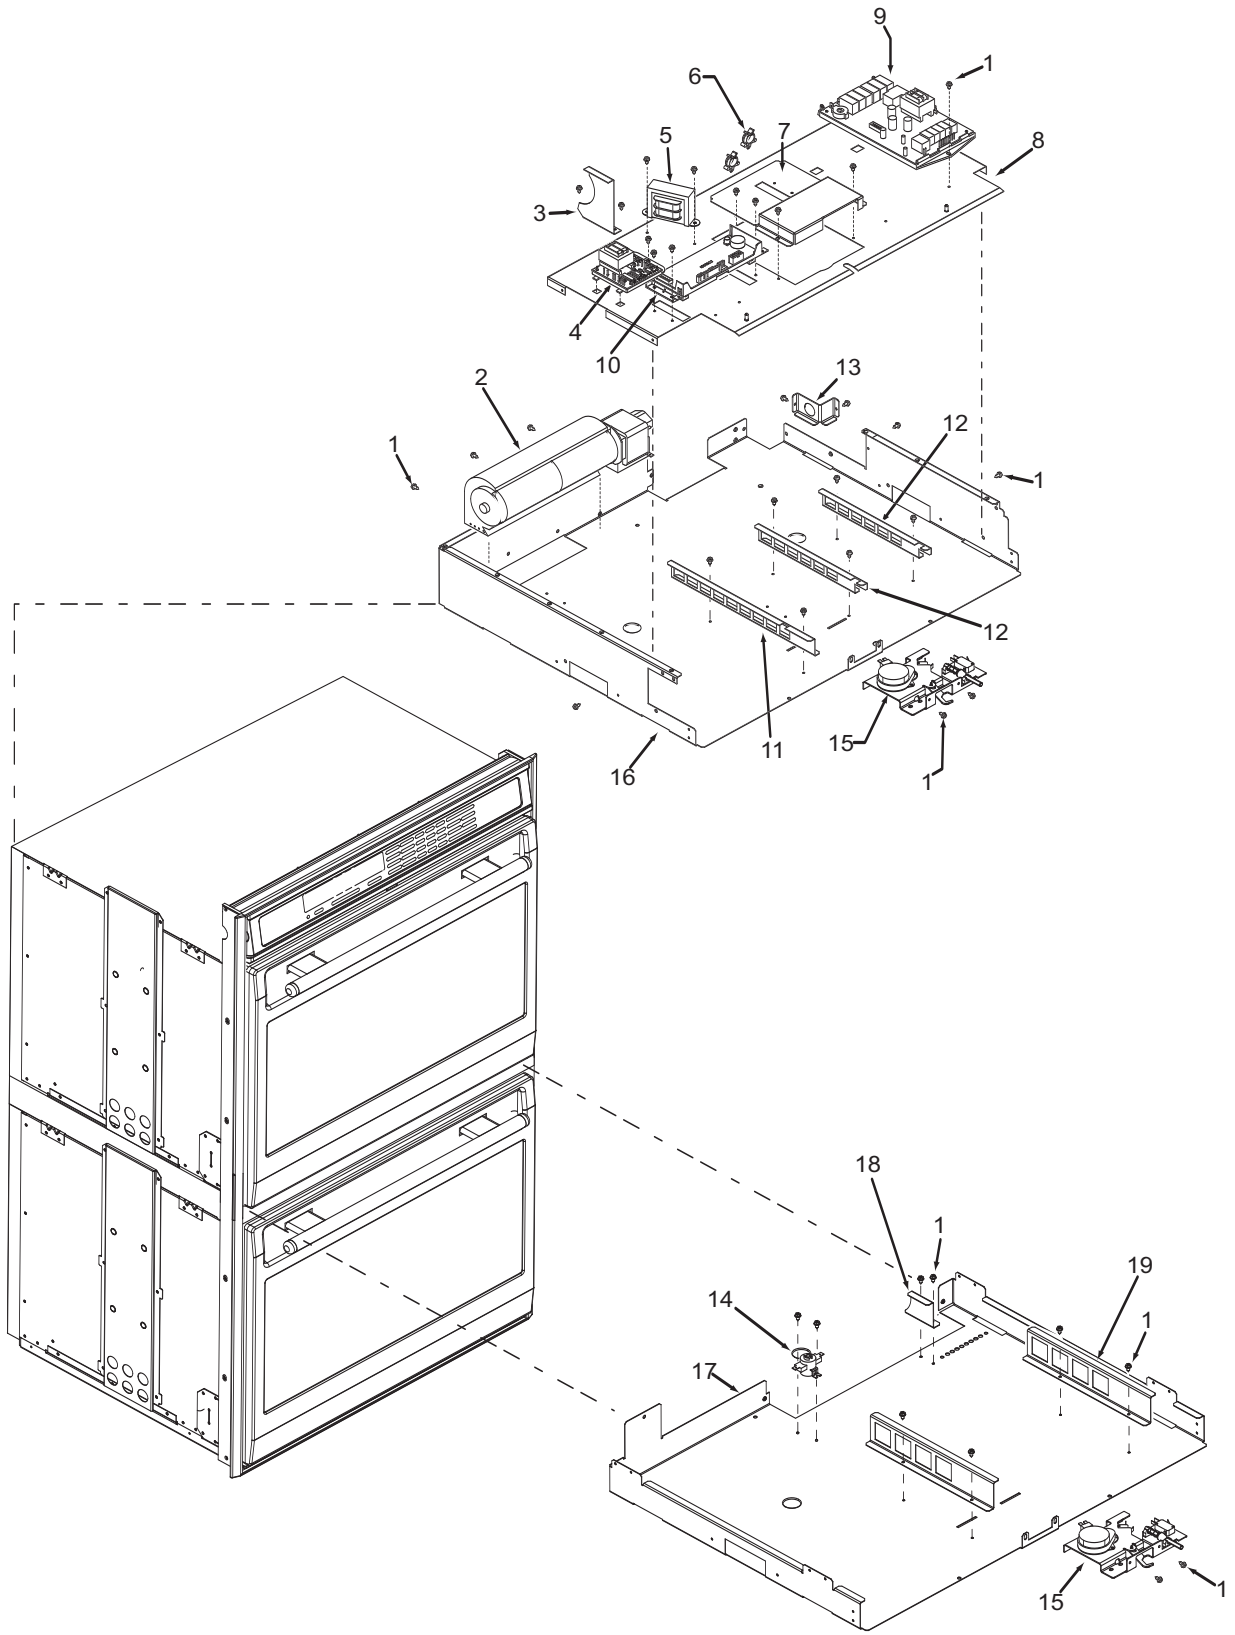

**30" Oven Modules Parts List
Single and Double Oven**

<u>Ref #</u>	<u>Part #</u>	<u>Description</u>
1	801542	Screw, 8-18x3/8"
2	800381	Fan, Cooling, Upper
3	801224	Bracket, Air Diverter Top
4	801363	Control Board, Stepper Motor
5	800950	Transformer, Light
6	801912	Strain Relief, Plastic
7	800385	Cover, Latch
8	803356	Plate, Mounting Hardware
9	806822	Board, Relay, 30"/36"
10	806551	Controller, Oven, Single, 30"
	806552	Controller, Oven, Double, 30"
11	820130	Bracket-Z, Latch, Top Oven
12	800383	Bracket, Support, Top Module
13	800375	Bracket, Cord, Power
14	804537	Thermal Cut Out (Lower)
15	800263	Latch, Motorized
16	807542	Pan, Module, 30"
17	800386	Pan, Middle, DO
18	801212	Bracket, Air Diverter, DO
19	820129	Bracket-Z, Latch, Bottom Oven, DO

**36" Oven Modules Parts List
Single Oven**

<u>Ref #</u>	<u>Part #</u>	<u>Description</u>
1	801542	Screw, 8-18x3/8"
2	800381	Fan, Cooling, Upper
3	801224	Bracket, Air Diverter Top
4	801363	Control Board, Stepper Motor
5	800950	Transformer, Light
6	801912	Strain Relief, Plastic
7	800385	Cover, Latch
8	803356	Plate, Mounting Hardware
9	806822	Board, Relay, 30"/36"
10	806560	Oven controller, Single 36"
11	820130	Bracket-Z, Latch
12	800383	Bracket, Support, Top Module
13	800375	Bracket, Cord, Power
14	804537	Thermal Cut Out
15	800263	Latch, Motorized
16	807543	Pan, Module, 36"

Not Shown

800714	Cable, Relay to Controller, 28"
809450	Cable, Relay to Controller, 21"
801714	Power Cord Conduit, Single
812348	Power Cord Conduit, Double

**Oven Modules Exploded View
Single and Double Oven**