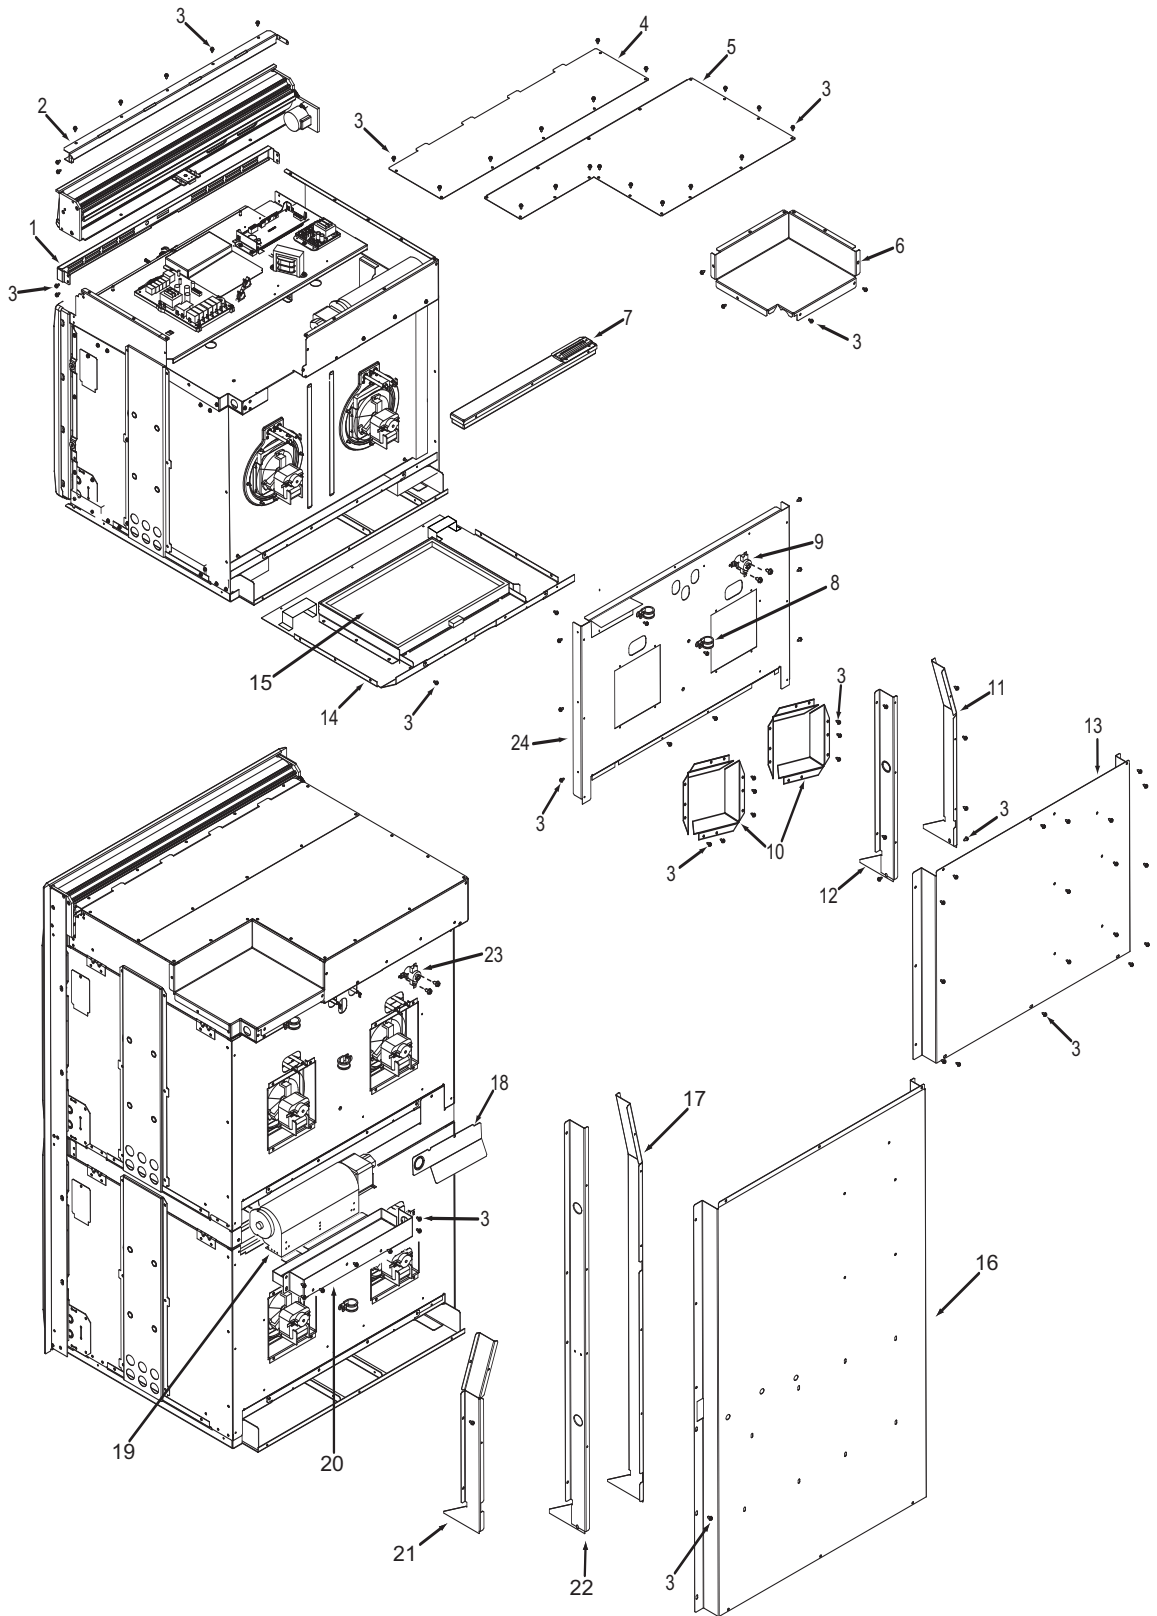

Not Shown

803503	Plate, Vent Middle
806761	Wire Harness, Double Main
806762	Wire Harness, Single Main

**36" Back View Parts List
Single Oven**

<u>Ref #</u>	<u>Part #</u>	<u>Description</u>
1	801536	Face Plate, Venting, Upper, 36"
2	801582	Stiffener, Top Module, 36"
3	801542	Screw, 8-18x3/8"
4	801478	Panel, Top Module, Front, 36"
5	801331	Cover, Large, 36"
6	801803	Cover, Small, Top Module, 36"
7	808660	Catalyst, Sub Assembly
8	808607	Strain Relief, Metal, 36"
9	804554	Switch, Thermostat, 36" Single
10	808607	Convection Fan Shrd, Wall Oven
11	803334	Channel, Exhaust, 36"
12	803327	Channel, Cooling, 36"
13	801506	Panel, Cover, Back, 36"
14	802700*	Bake, Pan Sub Assembly, 36"
15	800360*	Element, Bake, 36"

* See Bake Pan Assembly exploded view page 14.

**Oven Back Exploded View
Single and Double Oven**

**30" Side and Base View Parts List
Single and Double Oven**

<u>Ref #</u>	<u>Part #</u>	<u>Description</u>
1	820125	Channel, Upper Venting
2	800890	Cover, Temperature Probe
3	801721	Enclosure, Rt Side 30"
4	801475	Bracket, Hold Down
5	800926	Hinge, Pocket
6	800364	Stiffener, U-Wrap
7	808422	Base, Assembly Single
	804541	Base, Assembly, Double
8	801720	Enclosure, Left Side, 30"