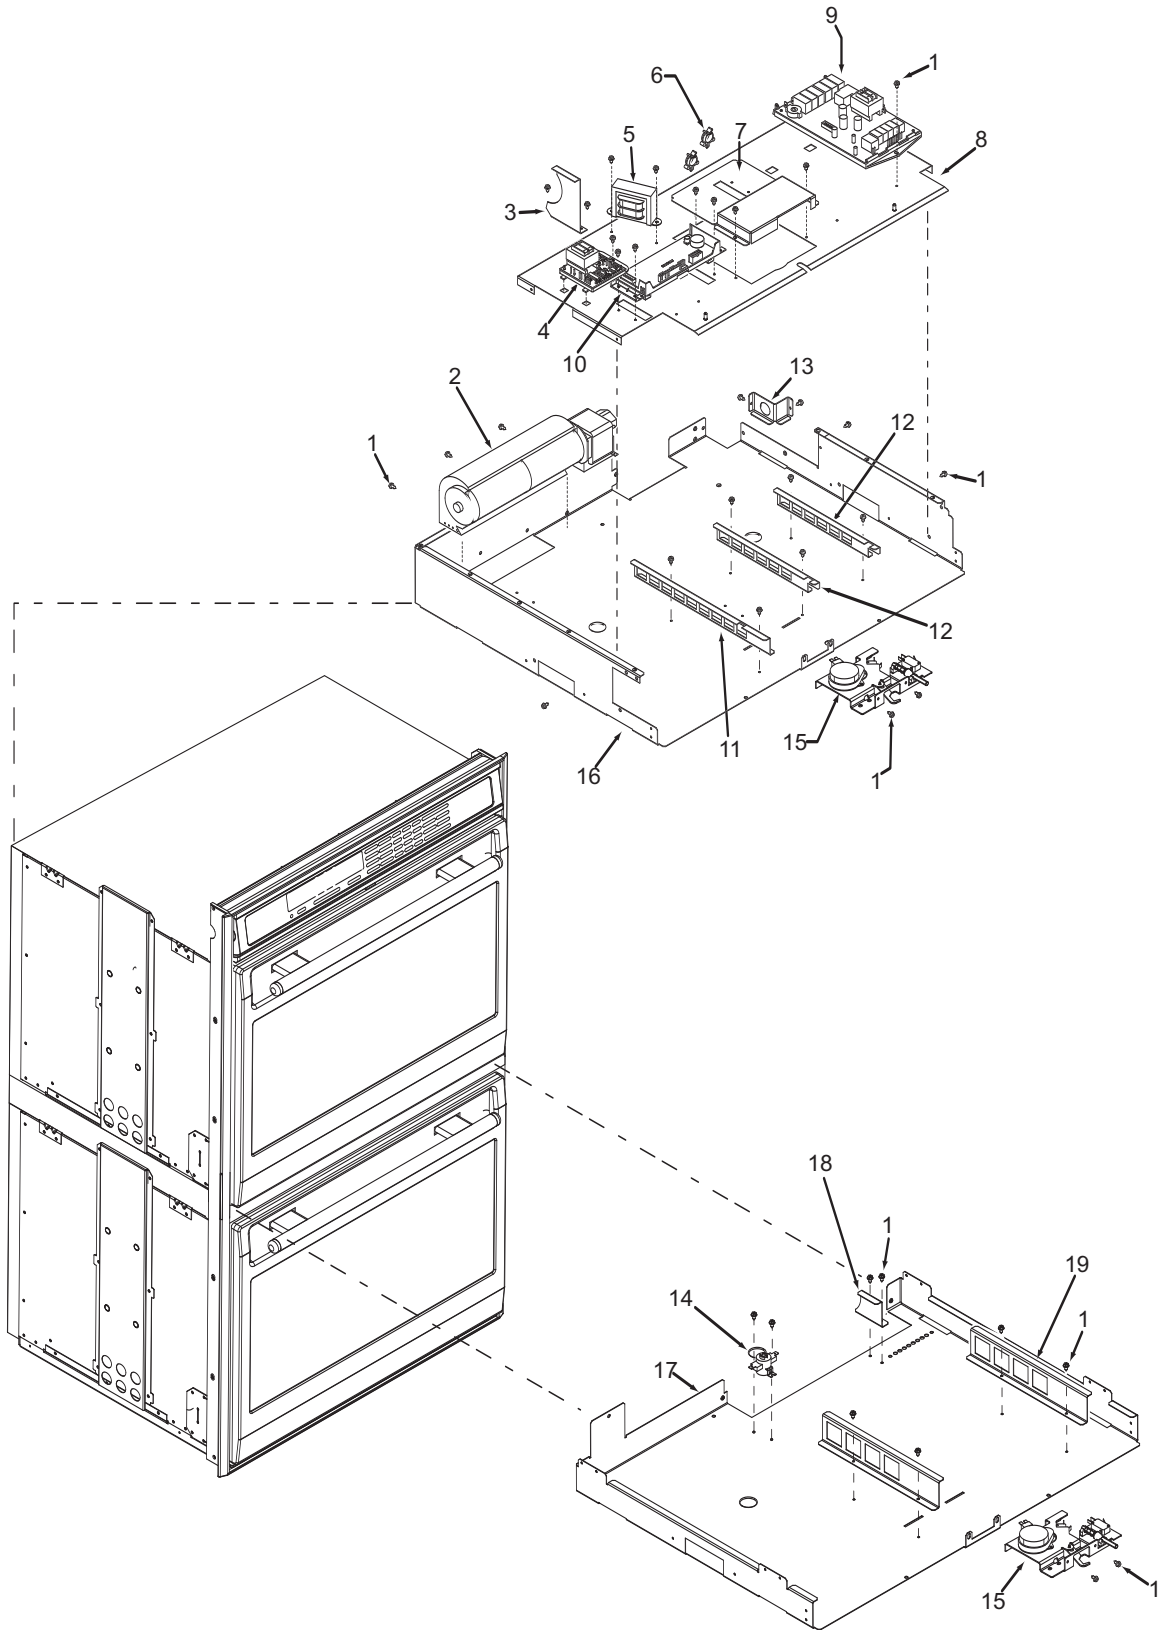

**30" Oven Modules Parts List
Single and Double Oven**

**36" Oven Modules Parts List
Single Oven**

<u>Ref #</u>	<u>Part #</u>	<u>Description</u>
1	801542	Screw, 8-18x3/8"
2	800381	Fan, Cooling, Upper
3	808579	Bracket, Air Diverter Top
4	801363	Control Board, Stepper Motor
5	800950	Transformer, Light
6	801912	Strain Relief, Plastic
7	800385	Cover, Latch
8	803356	Plate, Mounting Hardware
9	807053	Board, Relay"
10	807046	Controller, Oven, Single, 30"
	807045	Controller, Oven, Double, 30"
11	808583	Bracket-Z, Latch, Top Oven
12	808586	Bracket, Support, Top Module
13	808581	Bracket, Cord, Power
14	804537	Switch, Thermostat, Lower (PTS #16064458)
	811669	Switch, Auto Thermostat, Lower (SWS #16064458)
15	800263	Latch, Motorized
16	807542	Pan, Module, 30"
17	800386	Pan, Middle, DO
18	808588	Bracket, Air Diverter, DO
19	820129	Bracket-Z, Latch, Bottom Oven, DO

<u>Ref #</u>	<u>Part #</u>	<u>Description</u>
1	801542	Screw, 8-18x3/8"
2	800381	Fan, Cooling, Upper
3	801224	Bracket, Air Diverter Top
4	801363	Control Board, Stepper Motor
5	800950	Transformer, Light
6	801912	Strain Relief, Plastic
7	800385	Cover, Latch
8	803356	Plate, Mounting Hardware
9	807053	Board, Relay
10	807047	Oven controller, Single 36"
11	820130	Bracket-Z, Latch
12	808586	Bracket, Support, Top Module
13	808581	Bracket, Cord, Power
14	804554	Switch, Thermostat, 36"
15	800263	Latch, Motorized
16	807543	Pan, Module, 36"

Not Shown

809449	Cable, Relay to Controller, 28"
809450	Cable, Relay to Controller, 21"
801714	Power Cord Conduit, Single
812348	Power Cord Conduit, Double

Oven Modules Exploded View
Single and Double Oven