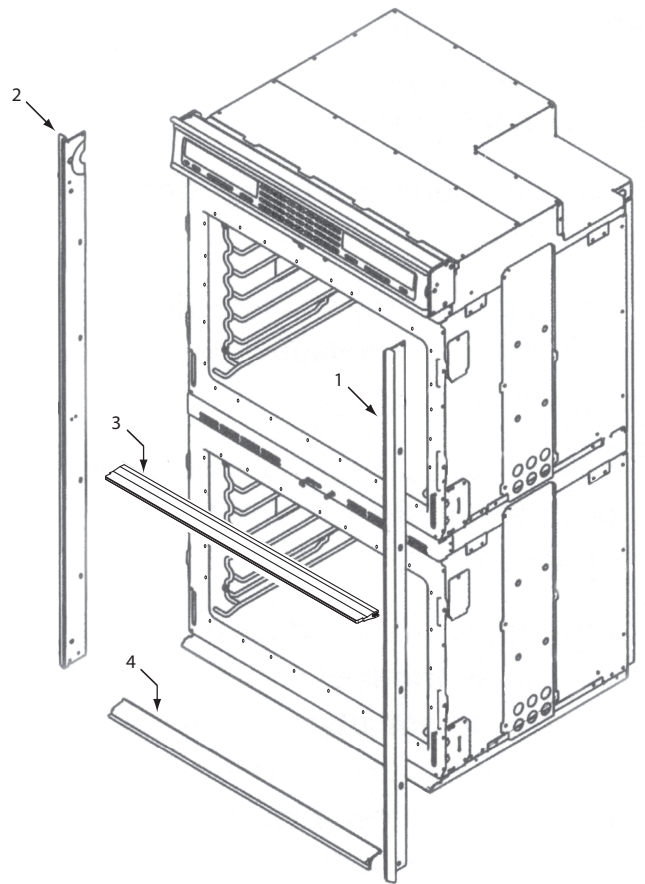

Trim Exploded View

<u>Model #</u>	<u>Ref#</u>	<u>Part #</u>	<u>Description</u>
SO30F/S	1	800706	Extrusion, Side, Right
	2	800707	Extrusion, Side, Left
	3	805115	Extrusion, Bottom
SO36U/S	1	800939	Extrusion, Side, Right
	2	800938	Extrusion, Side, Left
	3	802731	Extrusion, Bottom
SO30U/B	1	800525	Extrusion, Side, Right
	2	800524	Extrusion, Side, Left
	3	805175	Extrusion, Bottom
SO36U/B	1	802740	Extrusion, Side, Right
	2	802739	Extrusion, Side, Left
	3	802743	Extrusion, Bottom

Not Shown

808629 Washer, .25 x .625, Fiber

<u>Model #</u>	<u>Ref#</u>	<u>Part #</u>	<u>Description</u>
DO30F/S	1	800389	Extrusion, Side, Right
	2	800390	Extrusion, Side, Left
	3	803720	Extrusion, Middle,
	4	805115	Extrusion, Bottom
DO30U/S	1	800389	Extrusion, Side, Right
	2	800390	Extrusion, Side, Left
	2	803966	Extrusion, Side, Left
	4	805115	Extrusion, Bottom
SO30U/P	1	800518	Extrusion, Side, Right
	2	800519	Extrusion, Side, Left
	4	805174	Extrusion, Bottom
SO36U/P	1	802742	Extrusion, Side, Right
	2	802741	Extrusion, Side, Left
	4	802744	Extrusion, Bottom
DO30U/P	1	805186	Extrusion, Side, Right
	2	805185	Extrusion, Side, Left
	3	805184	Extrusion, Middle
	4	805174	Extrusion, Bottom
DO30U/B	1	805183	Extrusion, Side, Right
	2	805182	Extrusion, Side, Left
	3	805181	Extrusion, Middle
	3	805175	Extrusion, Bottom