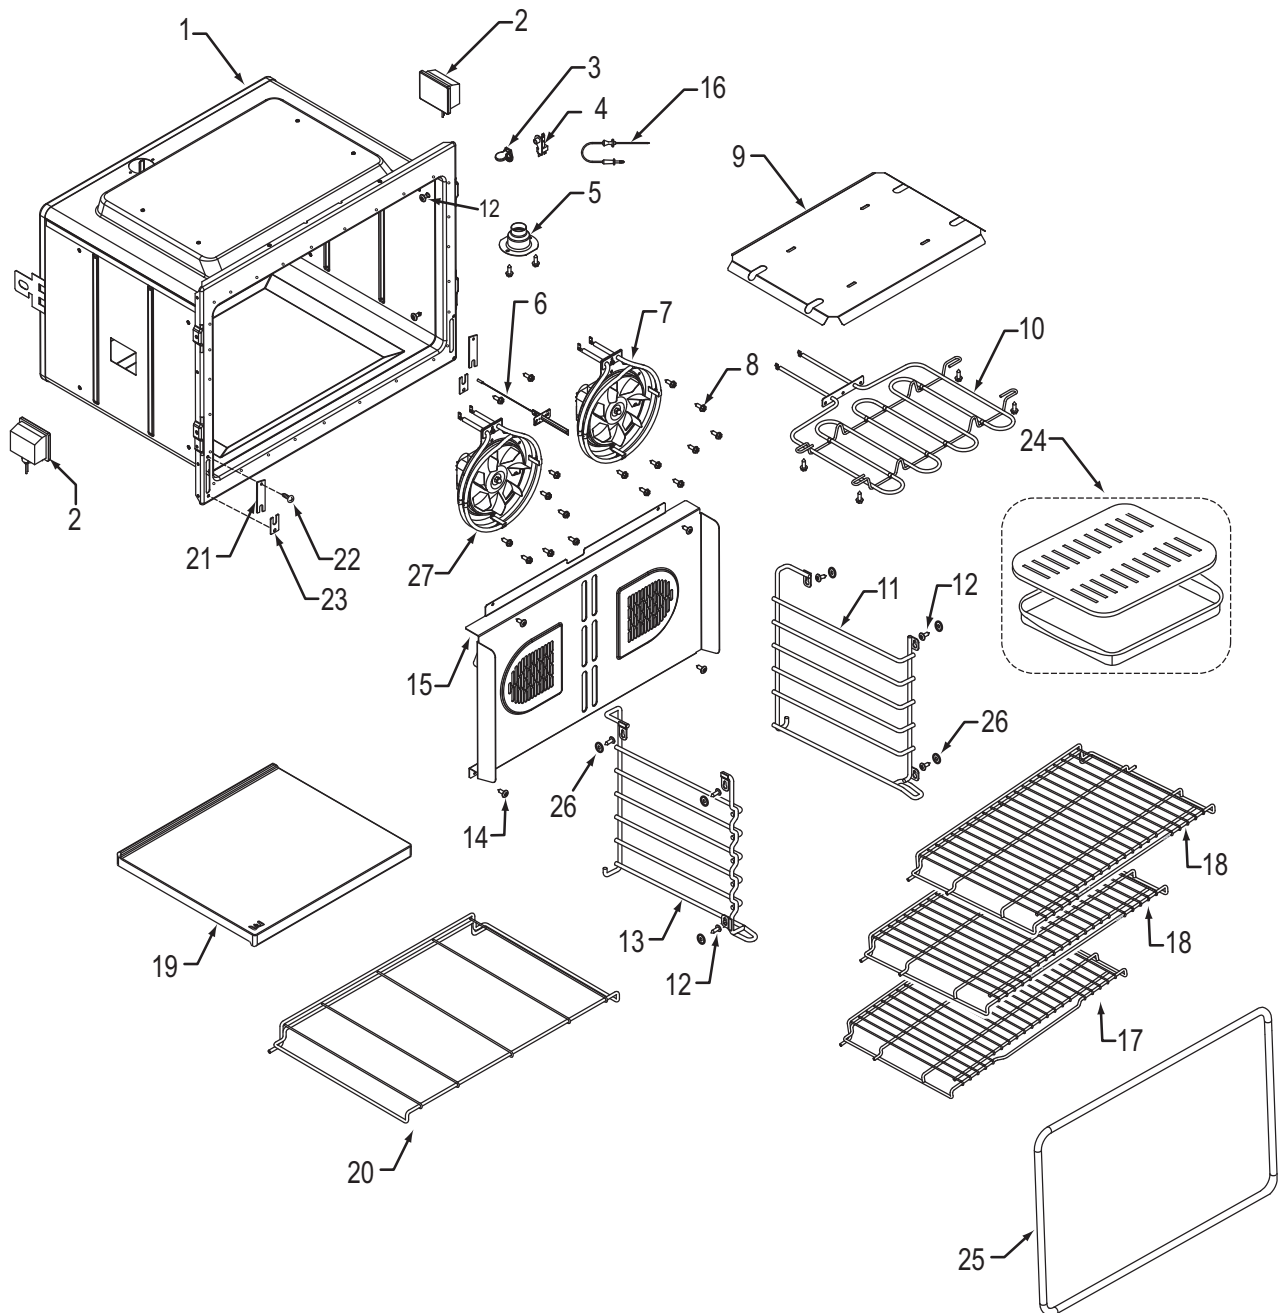

**Oven Cavity Exploded View
Single and Double Oven**

**30" Oven Door Parts List
Single and Double Oven**

<u>Ref #</u>	<u>Part #</u>	<u>Description</u>
1		*Special order, Call Factory Parts Department
2	800523	Left Door Rack Guide, 30", assy
3	802929	Sems Ph Hd Washer, 6-20x5/8
4	800522	Right Door Rack Guide, 30"
5	803379	Screw, 8-18x1/2"
6	809816	Weldment, Liner, Door 30"
7	801102	Striker Plate, Door Latch
8	801542	Screw, 8-18x3/8"
9	800318	Gasket, Rope, Glass Pack, 30"
10	809115	Hydraulic Oven Door Hinge
11	809553	Triple Pane Oven Glass Pack, 30"
12	806610	Insulation, Door, Inner Top, 30"
13	806595	Insulation, Door, Inner, Sides, 30"
14	800319	Shield, Heat, Inner, Door, 30"
15	810794	Insulation, Door, Center, Top, 30"
16	820116	Heat Deflector, Center, 30"
17	803835	Shield, Heat, Door, 30"
18	806596	Insulation, Door, Outer, 30"
19	801540	Screw, 10-24x2-1/4"
20	800314	Bracket, Door, Outer, Mounting
21	802940	Door Skin, Outer w/window, 30" F/S
	803227	Door Skin, Outer w/window, 30" U/S
	803232	Door Skin, Outer w/window, 30" F/S, No Logo
	803235	Door Skin, Outer w/window, 30" U/S, No Logo
	803230	Door Skin, Outer w/window, 30" U/B
	803236	Door Skin, Outer w/window, 30" U/B, No Logo
	803231	Door Skin, Outer w/window, 30" U/P
	803237	Door Skin, Outer w/window, 30" U/P, No Logo
22	801204	Handle, Oven Door, Assy., 30", Sst
	801599	Handle, Oven Door, Assy., 30", Plt
	801600	Handle, Oven Door, Assy., 30", Blk
23	806606	Insulation, Door, Ctr., Bottom, 30"
24	806605	Insulation, Door, Ctr., Side, 30"
25	806615	Insulation, Door, Inner Top
26	800418	Nut, 8-32 Hex Nut W/Lock Washer
27	800689	Hinge, Wall Oven, 30"

**36" Oven Door Parts List
Single Oven**

<u>Ref #</u>	<u>Part #</u>	<u>Description</u>
1		*Special order, Call Factory Parts Department
2	801816	Left Door Rack Guide, 36", assy
3	802929	Sems Ph Hd Washer, 6-20x5/8
4	801815	Right Door Rack Guide, 36"
5	803379	Screw, 8-18x1/2"
6	809817	Weldment, Liner, Door, 36"
7	801102	Striker Plate, Door Latch
8	801542	Screw, 8-18x3/8"
9	801764	Gasket, Rope, Glass Pack, 36"
10	809115	Hydraulic Oven Door Hinge
11	801448	Triple Pane Oven Glass Pack, 36"
12	806610	Insulation, Door, Inner Top, 36"
13	806617	Insulation, Door, Inner, Sides, 36"
14	801765	Shield, Heat, Inner, Door, 36"
15	810794	Insulation, Door, Center, Top
16	801766	Heat Deflector, Center, 36"
17	803378	Shield, Heat, Door, 36"
18	806613	Insulation, Door, Outer, 36"
19	801540	Screw, 10-24x2-1/4"
20	800314	Bracket, Door, Outer, Mounting
21	803245	Door Skin, Otr w/window, 36" U/S
	803246	Door Skin, Otr w/window, 36" U/B
	803247	Door Skin, Otr w/window, 36" U/P
22	801206	Handle, Oven Door, Assy., 36", Sst
	801893	Handle, Oven Door, Assy., 36", Plt
	801892	Handle, Oven Door, Assy., 36", Blk
23	806606	Insulation, Door, Ctr., Bottom
24	806623	Insulation, Door, Ctr., Side, 36"
25	806615	Insulation, Door, Inner Btm
26	800418	Nut, 8-32 Hex Nut W/Lock Washer
27	803335	Hinge, Wall Oven, 36"