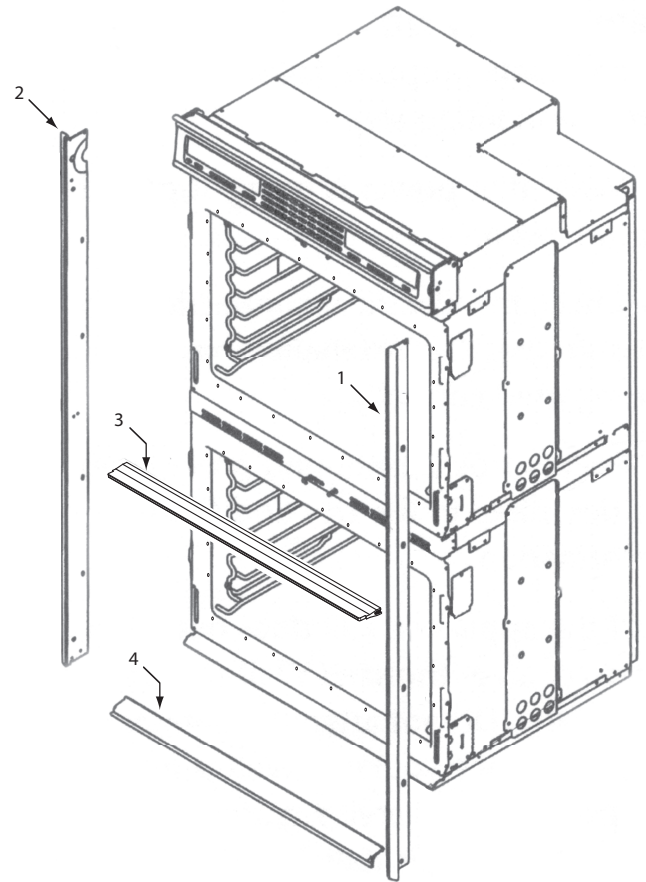

Trim Exploded View

<u>Model #</u>	<u>Ref#</u>	<u>Part #</u>	<u>Description</u>
SO30F/S	1	800706	Extrusion, Side, Right
	2	800707	Extrusion, Side, Left
	3	805115	Extrusion, Bottom
SO36U/S	1	800939	Extrusion, Side, Right
	2	800938	Extrusion, Side, Left
	3	802731	Extrusion, Bottom
SO30U/B	1	800525	Extrusion, Side, Right
	2	800524	Extrusion, Side, Left
	3	805175	Extrusion, Bottom
SO36U/B	1	802740	Extrusion, Side, Right
	2	802739	Extrusion, Side, Left
	3	802743	Extrusion, Bottom

Not Shown

808629 Washer, .25 x .625, Fiber

<u>Model #</u>	<u>Ref#</u>	<u>Part #</u>	<u>Description</u>	
DO30F/S	1	800389	Extrusion, Side, Right	
	2	800390	Extrusion, Side, Left	
	3	803720	Extrusion, Middle	
	4	805115	Extrusion, Bottom	
DO30U/S	1	800389	Extrusion, Side, Right	
	2	800390	Extrusion, Side, Left	
	2	803966	Extrusion, Side, Left	
	4	805115	Extrusion, Bottom	
SO30U/P	1	800518	Extrusion, Side, Right	
	2	800519	Extrusion, Side, Left	
	4	805174	Extrusion, Bottom	
SO36U/P	1	802742	Extrusion, Side, Right	
	2	802741	Extrusion, Side, Left	
	4	802744	Extrusion, Bottom	
	DO30U/P	1	805186	Extrusion, Side, Right
2		805185	Extrusion, Side, Left	
3		805184	Extrusion, Middle	
4		805174	Extrusion, Bottom	
DO30U/B	1	805183	Extrusion, Side, Right	
	2	805182	Extrusion, Side, Left	
	3	805181	Extrusion, Middle	
	3	805175	Extrusion, Bottom