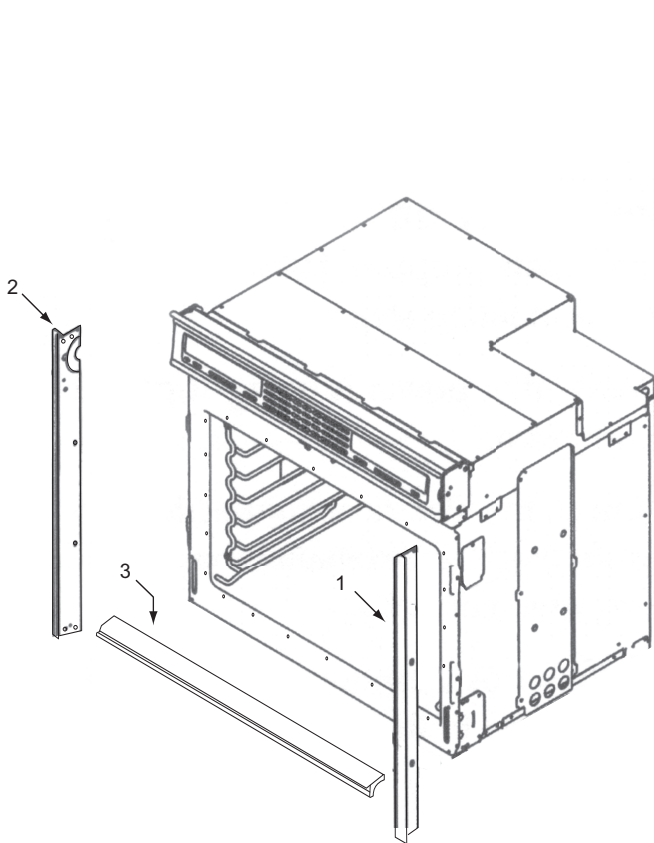

Trim Exploded View

<u>Model #</u>	<u>Ref#</u>	<u>Part #</u>	<u>Description</u>
SO30F/S	1	800706	Extrusion, Side, Right
	2	800707	Extrusion, Side, Left
	3	805115	Extrusion, Bottom
SO36U/S	1	800939	Extrusion, Side, Right
	2	800938	Extrusion, Side, Left
	3	802731	Extrusion, Bottom
SO30U/B	1	800525	Extrusion, Side, Right
	2	800524	Extrusion, Side, Left
	3	805175	Extrusion, Bottom
SO36U/B	1	802740	Extrusion, Side, Right
	2	802739	Extrusion, Side, Left
	3	802743	Extrusion, Bottom

Not Shown

808629 Washer, .25 x .625, Fiber

<u>Model #</u>	<u>Ref#</u>	<u>Part #</u>	<u>Description</u>
DO30F/S	1	800389	Extrusion, Side, Right
	2	800390	Extrusion, Side, Left
	3	803720	Extrusion, Middle,
	4	805115	Extrusion, Bottom
DO30U/S	1	800389	Extrusion, Side, Right
	2	800390	Extrusion, Side, Left
	2	803966	Extrusion, Side, Left
	4	805115	Extrusion, Bottom
SO30U/P	1	800518	Extrusion, Side, Right
	2	800519	Extrusion, Side, Left
	4	805174	Extrusion, Bottom
SO36U/P	1	802742	Extrusion, Side, Right
	2	802741	Extrusion, Side, Left
	4	802744	Extrusion, Bottom
DO30U/P	1	805186	Extrusion, Side, Right
	2	805185	Extrusion, Side, Left
	3	805184	Extrusion, Middle
	4	805174	Extrusion, Bottom
DO30U/B	1	805183	Extrusion, Side, Right
	2	805182	Extrusion, Side, Left
	3	805181	Extrusion, Middle
	3	805175	Extrusion, Bottom