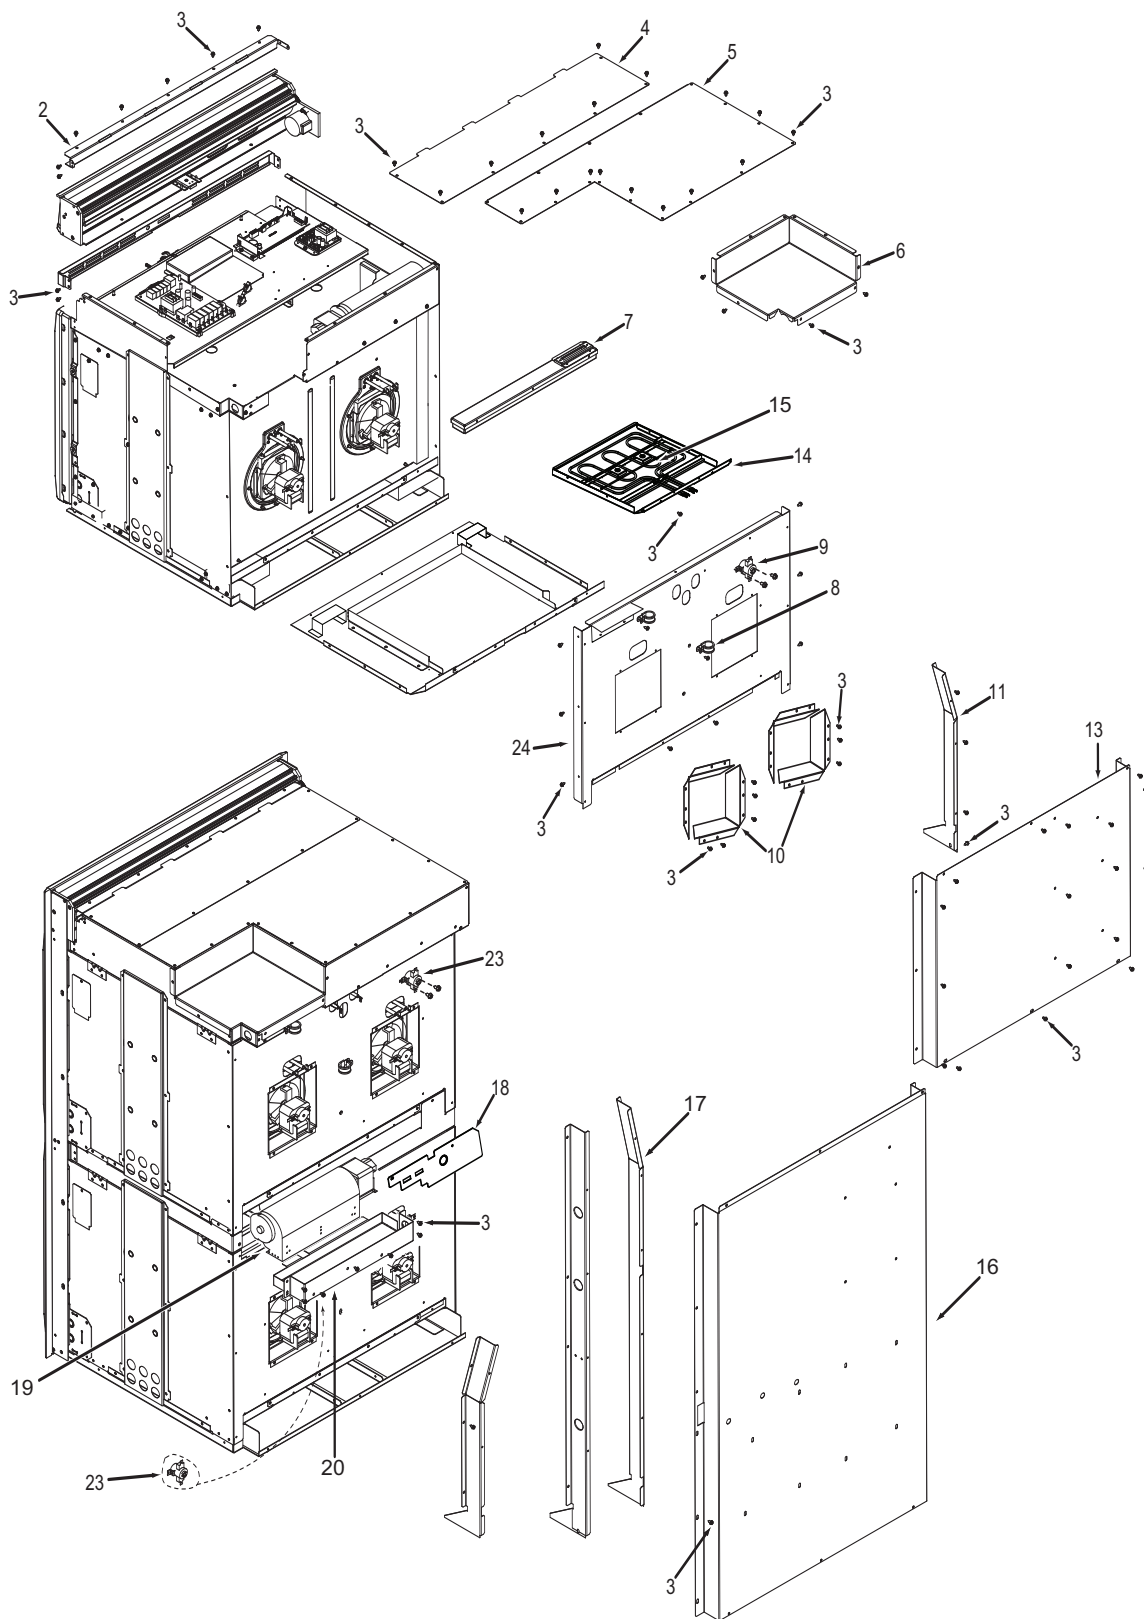

**Oven Door Exploded View  
Single and Double Oven**

**30" Back View Parts List  
Single and Double Oven**

<u>Ref #</u>	<u>Part #</u>	<u>Description</u>
1	N/A	
2	800382	Stiffener, Top Module
3	801542	Screw, 8-18x3/8"
4	808602	Panel, Upper, Front
5	808603	Cover, Rear, Top Module
6	808604	Cover, Small, Top Module
7	808660	Catalyst, Sub Assembly
8	808607	Strain Relief, Metal
9	811669	Switch, Thermostat
10	808607	Convection Fan Shrd, Wall Oven
11	808609	Channel, Divider, Side Exhaust
12	803074	Channel, Divider, Air, Single
13	808610	Panel, Back, Single Oven
14	808626	Bake, Pan Assembly
15	808605	Element, Bake
16	808617	Panel, Back, Double Oven
17	808614	Channel, Divider Side, Exhaust, Lrg
18	812438	Cover, Back Panel, Small
19	801143	Fan, Cooling, Lower
20	808612	Cover, Fan, Cooling
21	N/A	
23	811669	Switch, Thermostat
24	807974	Panel, Back, Top Insulation

**36" Back View Parts List  
Single Oven**

<u>Ref #</u>	<u>Part #</u>	<u>Description</u>
1	801536	Face Plate, Venting, Upper, 36"
2	801582	Stiffener, Top Module, 36"
3	801542	Screw, 8-18x3/8"
4	801478	Panel, Top Module, Front, 36"
5	801331	Cover, Large, 36"
6	801803	Cover, Small, Top Module, 36"
7	808660	Catalyst, Sub Assembly
8	808607	Strain Relief, Metal, 36"
9	804554	Switch, Thermostat, 36" Single
10	808607	Convection Fan Shrd, Wall Oven
11	803334	Channel, Exhaust, 36"
12	803327	Channel, Cooling, 36"
13	801506	Panel, Cover, Back, 36"
14	802700*	Bake, Pan Sub Assembly, 36"
15	800360*	Element, Bake, 36"

### 30" Side and Base View Parts List Single and Double Oven

<u>Ref #</u>	<u>Part #</u>	<u>Description</u>
1	820125	Channel, Upper Venting
2	800890	Cover, Temperature Probe
3	801721	Enclosure, Rt Side 30"
4	801475	Bracket, Hold Down
5	800926	Hinge, Pocket
6	800364	Stiffener, U-Wrap
7	808421	Base, Assembly
8	801720	Enclosure, Left Side, 30"
9	N/A	Insulation, Channel Plug