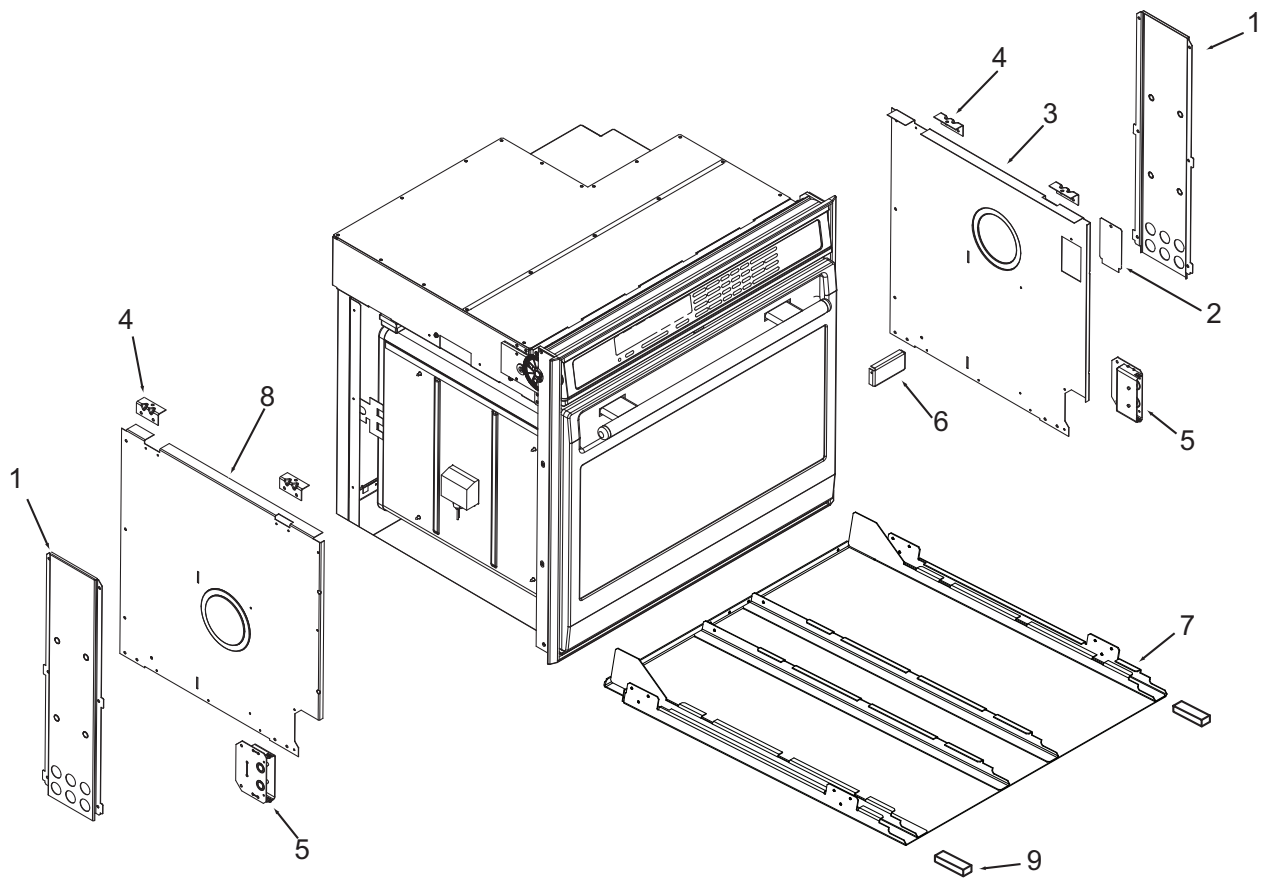

30" Side and Base View Parts List Single and Double Oven

<u>Ref #</u>	<u>Part #</u>	<u>Description</u>
1	820125	Channel, Upper Venting
2	800890	Cover, Temperature Probe
3	801721	Enclosure, Rt Side 30"
4	801475	Bracket, Hold Down
5	800926	Hinge, Pocket
6	800364	Stiffener, U-Wrap
7	808421	Base, Assembly
8	801720	Enclosure, Left Side, 30"
9	N/A	Insulation, Channel Plug

36" Side and Base View Parts List Single Oven

<u>Ref #</u>	<u>Part #</u>	<u>Description</u>
1	801335	Channel, Upper Venting
2	800890	Cover, Temperature Probe
3	801724	Enclosure, Rt Side
4	801475	Bracket, Hold Down
5	800926	Hinge, Pocket
6	800364	Stiffener, U-Wrap
7	804553	Base, Assembly, 36"
8	801723	Enclosure, Left Side,

**Oven Side and Base Exploded View
Single and Double Oven**