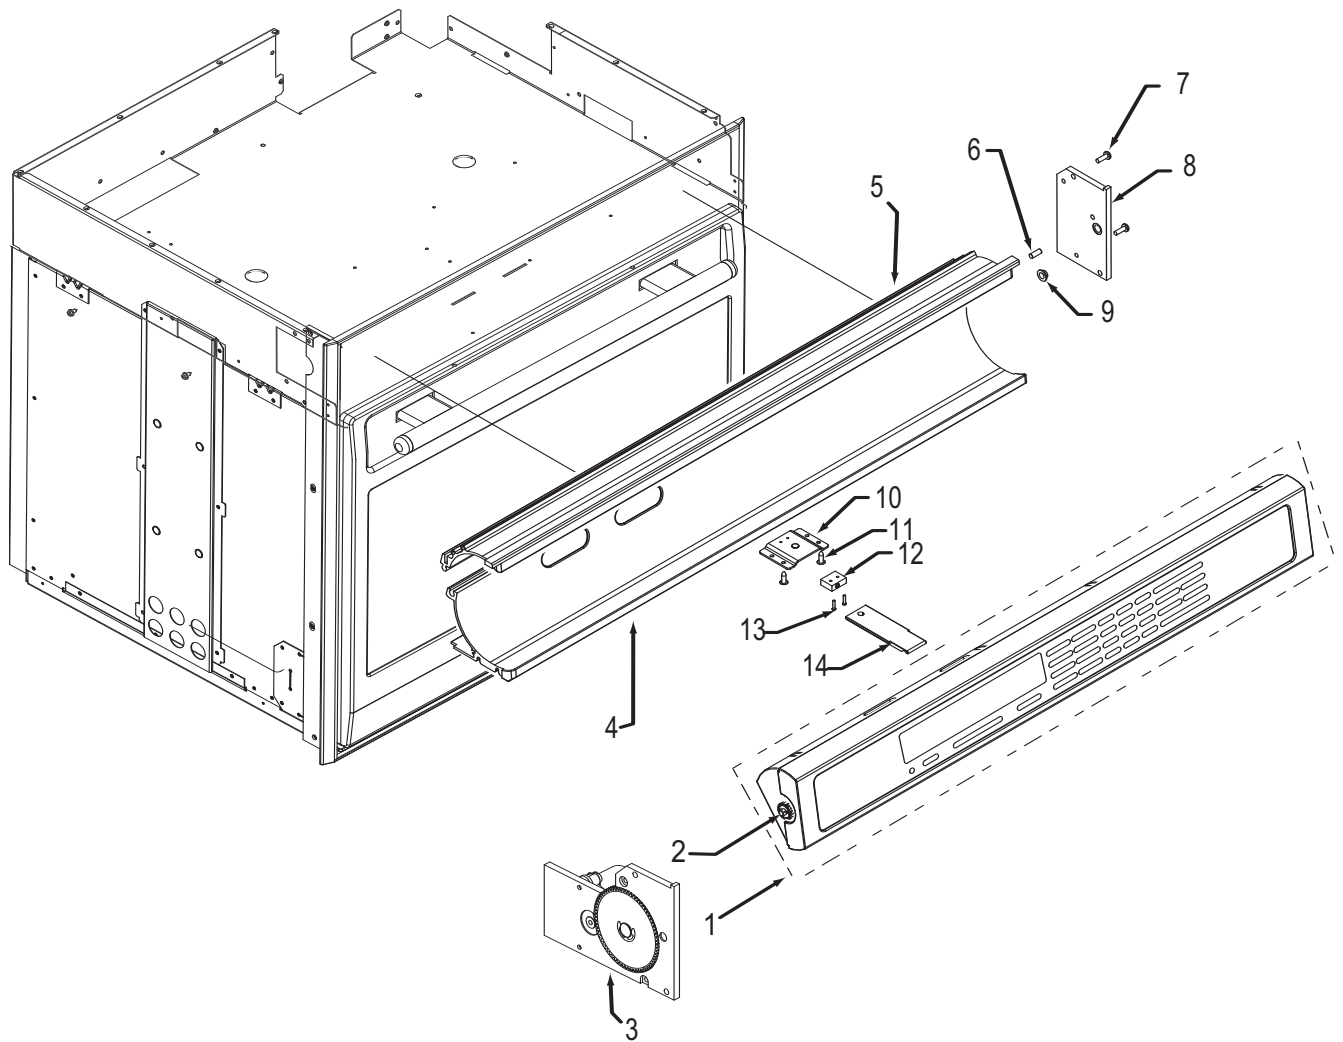

**Oven Control Panel Parts List
Single and Double Oven**

<u>Ref #</u>	<u>Part #</u>	<u>Description</u>
1	805081	Control Head, 30, Sngl, Sst
	811231	Control Head, Sngl, SS 30, SVCE (Rohs, Intl Only)
	805104	Control Head, 30, Dbl, Sst
	812068	Control Head, Dbl, SS 30, SVCE (Rohs, Intl Only)
	805106	Control Head, 30, Sngl, Plt
	811232	Control Head, Sngl, Plt 30, SVCE (Rohs, Intl Only)
	805107	Control Head, 30, Dbl, Plt
	811229	Control Head, Dbl, Plt 30, SVCE (Rohs, Intl Only)
	805109	Control Head, 30, Sngl, Blk
	811233	Control Head, Sngl, Blk 30, SVCE (Rohs, Intl Only)
	805110	Control Head, 30, Dbl, Blk
	811230	Control Head, Dbl, Blk 30, SVCE (Rohs, Intl Only)
2	805178	Wall Oven Display Pinion Rpl. Pkg.
3	809725	Motor, Drive Assy., Sst
	809727	Motor, Drive Assy., Plt
	809726	Motor, Drive Assy., Blk
4	801231	C-Channel Bottom, 30", Sst
	801738	C-Channel Bottom, 30", Plt
	801740	C-Channel Bottom, 30", Blk
5	801230	C-Channel Top, 30", Sst
	801737	C-Channel Top, 30", Plt
	801739	C-Channel Top, 30", Blk
6	802964	Pin, Stop, Control Panel
7	801538	Screw, 8-32x1/2"
8	802791	Mtg, Control Panel, Rt SS
	801555	Mtg, Control Panel, Rt Black
	801556	Mtg, Control Panel, Rt Plat.
9	803484	Bearing, Flange, Control Panel
10	801920	Bracket, Switch, Control Panel
11	801549	Screw, 8-18x1/2"
12	809116	Switch, Actuation, Control Panel
13	801677	Screw, 2-56x3/8"
14	800704	Plunger, Control Display

**36" Oven Control Panel Parts List
Single Oven**

<u>Ref #</u>	<u>Part #</u>	<u>Description</u>
1	805105	Control Head, 36, Sngl, Sst
	811234	Control Head, Sngl, Sst 36, SVCE (Rohs, Intl Only)
	805108	Control Head, 36, Sngl, Plt
	811235	Control Head, Sngl, Plt 36, SVCE (Rohs, Intl Only)
	805111	Control Head, 36, Sngl, Blk
	811236	Control Head, Sngl, Blk 36, SVCE (Rohs, Intl Only)
2	805178	Wall Oven Display Pinion Rpl. Pkg.
3	809725	Motor, Drive Assy., Sst
	809727	Motor, Drive Assy., Plt
	809726	Motor, Drive Assy., Blk
4	801525	C-Channel Bottom, 36", Sst
	801742	C-Channel Bottom, 36", Plt
	801744	C-Channel Bottom, 36", Blk
5	801526	C-Channel Top, 36", Sst
	801741	C-Channel Top, 36", Plt
	801743	C-Channel Top, 36", Blk
6	802964	Pin, Stop, Control Panel
7	801538	Screw, 8-32x1/2"
8	802791	Mtg, Control Panel, Rt SS
	801555	Mtg, Control Panel, Rt Black
	801556	Mtg, Control Panel, Rt Plat.
9	803484	Bearing, Flange, Control Panel
10	801920	Bracket, Switch, Control Panel
11	801549	Screw, 8-18x1/2"
12	809116	Switch, Actuation, Control Panel
13	801677	Screw, 2-56x3/8"
14	800704	Plunger, Stainless Steel

Not Shown

803319 Spring, Ribbon Cable, Short
803357 Mount, Cable-Tie, Adhesive

Oven Control Panel Exploded View
Single and Double Oven