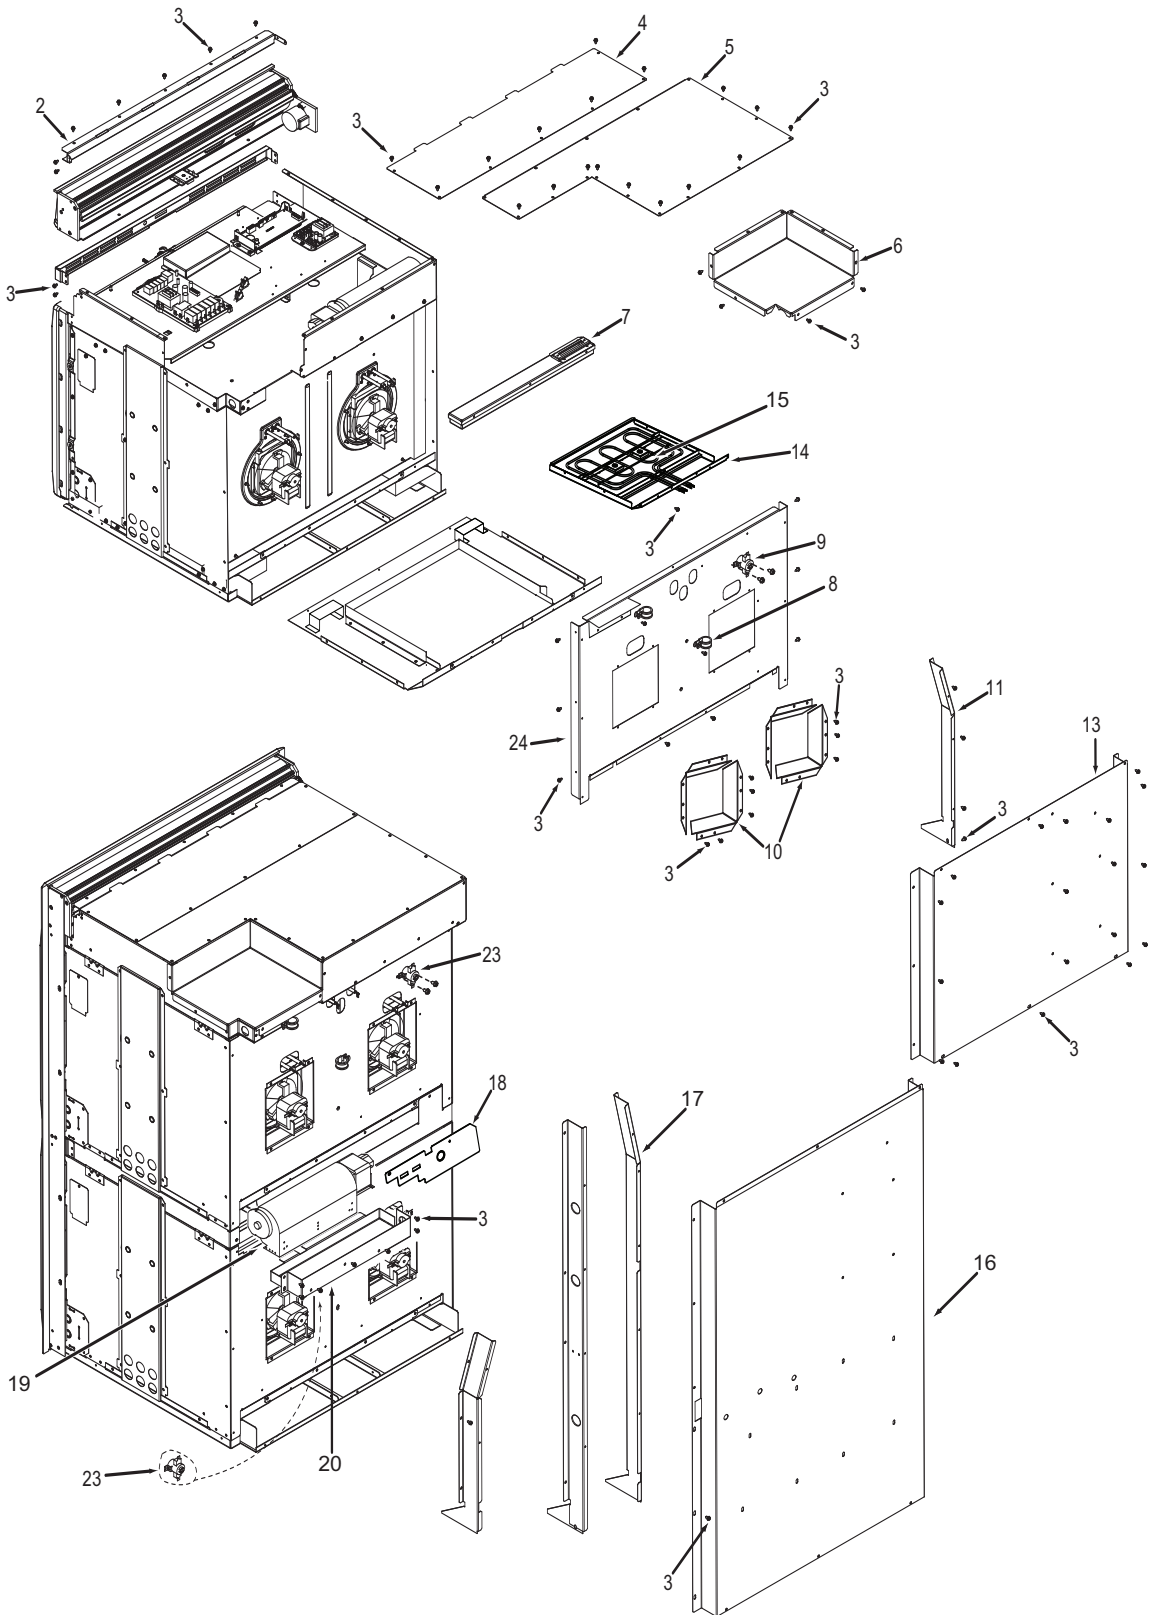

**30" Back View Parts List
Single and Double Oven**

<u>Ref #</u>	<u>Part #</u>	<u>Description</u>
1	N/A	
2	800382	Stiffener, Top Module
3	801542	Screw, 8-18x3/8"
4	808602	Panel, Upper, Front
5	808603	Cover, Rear, Top Module
6	808604	Cover, Small, Top Module
7	808660	Catalyst, Sub Assembly
8	808607	Strain Relief, Metal
9	811669	Switch, Thermostat
10	808607	Convection Fan Shrd, Wall Oven
11	808609	Channel, Divider, Side Exhaust
12	803074	Channel, Divider, Air, Single
13	808610	Panel, Back, Single Oven
14	808626	Bake, Pan Assembly
15	808605	Element, Bake
16	808617	Panel, Back, Double Oven
17	808614	Channel, Divider Side, Exhaust, Lrg
18	812438	Cover, Back Panel, Small
19	801143	Fan, Cooling, Lower
20	808612	Cover, Fan, Cooling
21	N/A	
23	811669	Switch, Thermostat
24	807974	Panel, Back, Top Insulation

**36" Back View Parts List
Single Oven**

<u>Ref #</u>	<u>Part #</u>	<u>Description</u>
1	801536	Face Plate, Venting, Upper, 36"
2	801582	Stiffener, Top Module, 36"
3	801542	Screw, 8-18x3/8"
4	801478	Panel, Top Module, Front, 36"
5	801331	Cover, Large, 36"
6	801803	Cover, Small, Top Module, 36"
7	808660	Catalyst, Sub Assembly
8	808607	Strain Relief, Metal, 36"
9	804554	Switch, Thermostat, 36" Single
10	808607	Convection Fan Shrd, Wall Oven
11	803334	Channel, Exhaust, 36"
12	803327	Channel, Cooling, 36"
13	801506	Panel, Cover, Back, 36"
14	802700*	Bake, Pan Sub Assembly, 36"
15	800360*	Element, Bake, 36"

Not Shown

803503	Plate, Vent Middle
812458	Wire Harness, Double Main
812459	Wire Harness, Single Main

* See Bake Pan Assembly exploded view page 14.

**Oven Back Exploded View
Single and Double Oven**