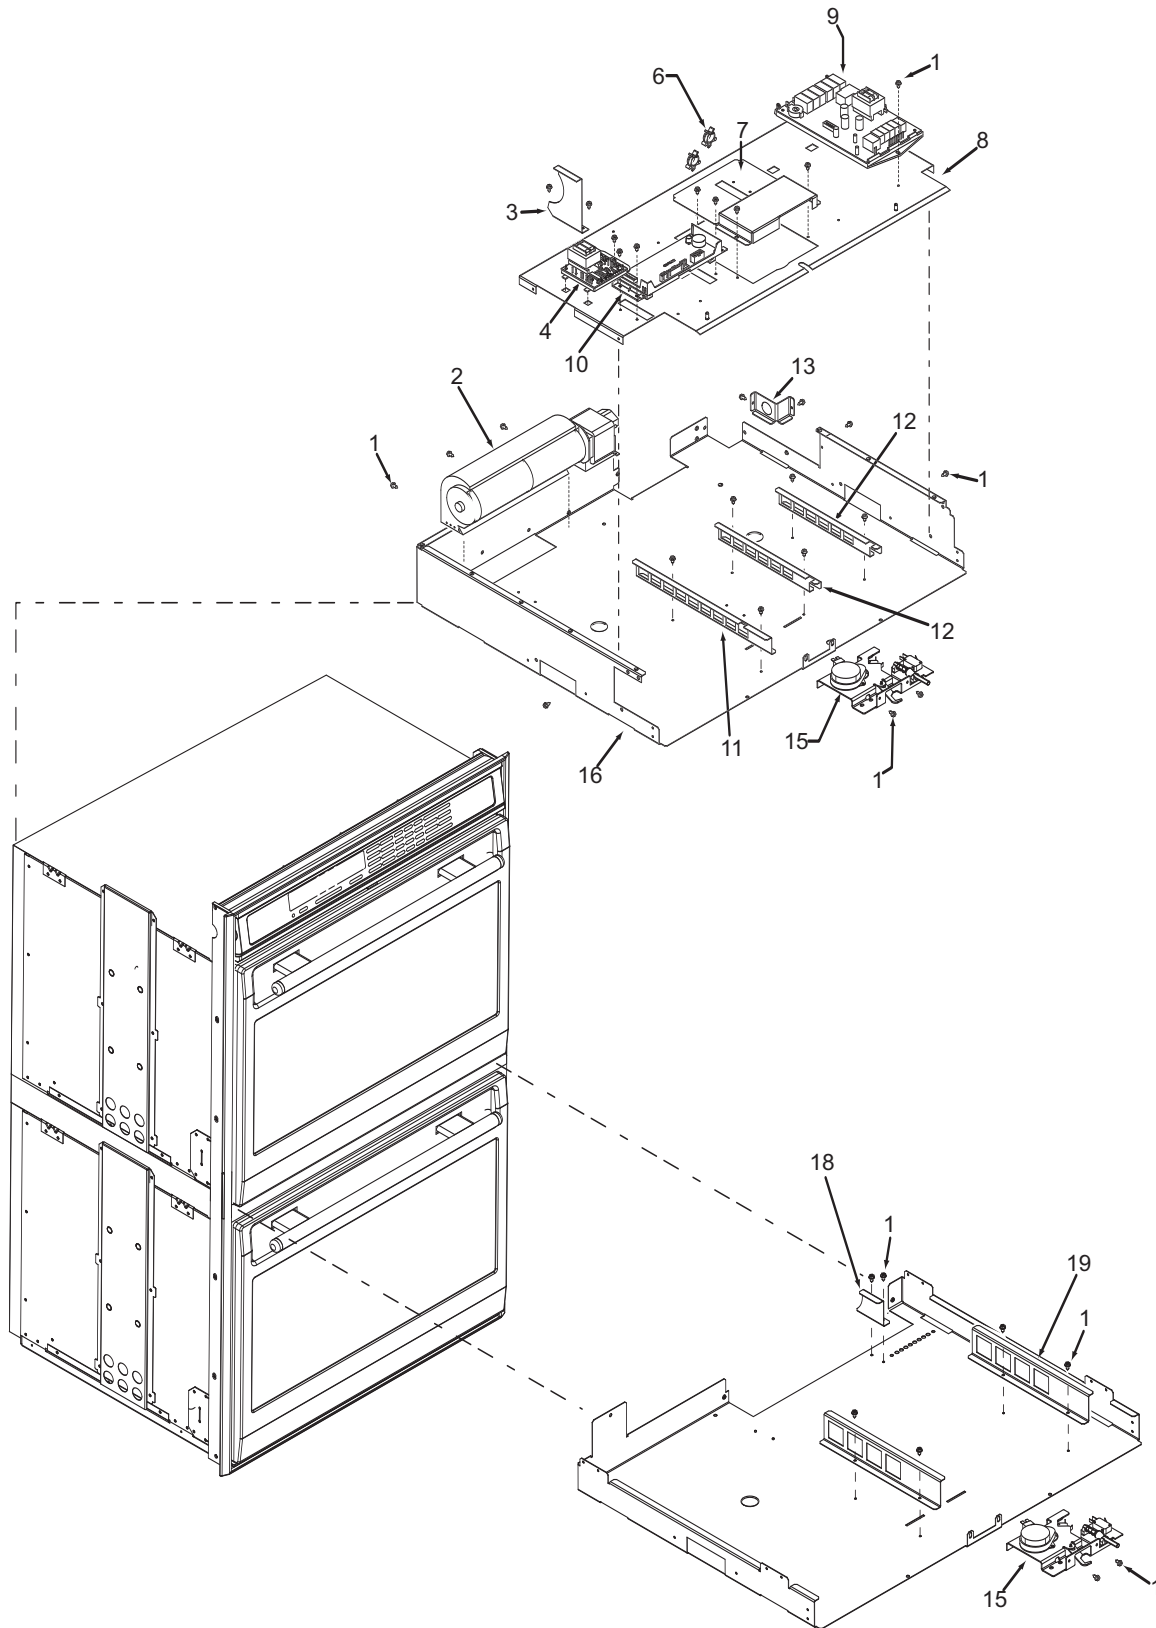

**30" Oven Modules Parts List
Single and Double Oven**

<u>Ref #</u>	<u>Part #</u>	<u>Description</u>
1	801542	Screw, 8-18x3/8"
2	800381	Fan, Cooling, Upper
3	808579	Bracket, Air Diverter Top
4	801363	Control Board, Stepper Motor
6	801912	Strain Relief, Plastic
7	800385	Cover, Latch
8	803356	Plate, Mounting Hardware
9	807053	Board, Relay"
10	812454	Controller, Oven, Single, 30"
	812456	Controller, Oven, Single, 30" International
	812455	Controller, Oven, Double, 30"
	812457	Controller, Oven, Double, 30" International
11	808583	Bracket-Z, Latch, Top Oven
12	808586	Bracket, Support, Top Module
13	808581	Bracket, Cord, Power
15	800263	Latch, Motorized
16	807542	Pan, Module, 30"
17	N/A	
18	808588	Bracket, Air Diverter, DO
19	820129	Bracket-Z, Latch, Bottom Oven, DO

**36" Oven Modules Parts List
Single Oven**

<u>Ref #</u>	<u>Part #</u>	<u>Description</u>
1	801542	Screw, 8-18x3/8"
2	800381	Fan, Cooling, Upper
3	801224	Bracket, Air Diverter Top
4	801363	Control Board, Stepper Motor
5	800950	Transformer, Light
6	801912	Strain Relief, Plastic
7	800385	Cover, Latch
8	803356	Plate, Mounting Hardware
9	807053	Board, Relay
10	813873	Oven controller, Single 36"
	813874	Oven controller, Single 36" International
11	820130	Bracket-Z, Latch
12	808586	Bracket, Support, Top Module
13	808581	Bracket, Cord, Power
14	804554	Switch, Thermostat, 36"
15	800263	Latch, Motorized
16	807543	Pan, Module, 36"

Not Shown

809449	Cable, Relay to Controller, 28"
809450	Cable, Relay to Controller, 21"
801714	Power Cord Conduit, Single
812348	Power Cord Conduit, Double

Oven Modules Exploded View
Single and Double Oven