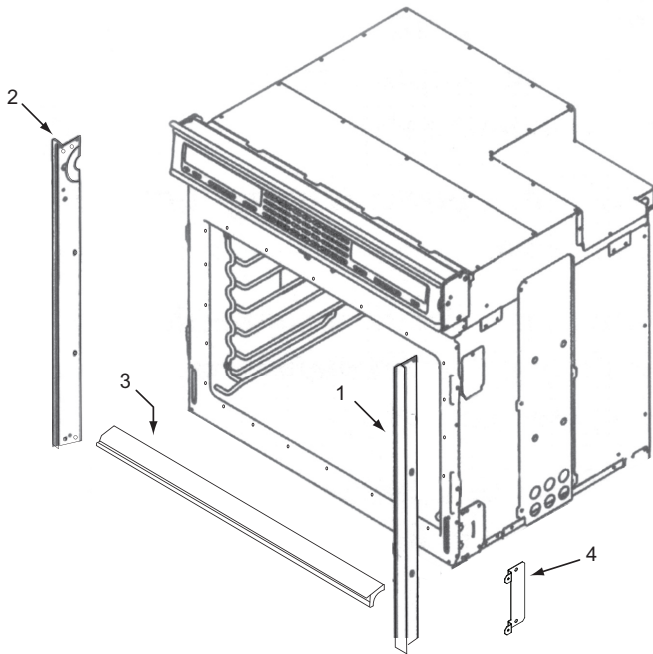

**36" Side and Base View Parts List  
Single Oven**

<u>Ref #</u>	<u>Part #</u>	<u>Description</u>
1	801335	Channel, Upper Venting
2	800890	Cover, Temperature Probe
3	801724	Enclosure, Rt Side
4	801475	Bracket, Hold Down
5	800926	Hinge, Pocket
6	800364	Stiffener, U-Wrap
7	804553	Base, Assembly, 36"
8	801723	Enclosure, Left Side,

**Oven Side and Base Exploded View  
Single and Double Oven**

**Bake Pan Assembly Exploded View  
Single and Double Oven**

**Bake Pan Parts List  
Single and Double Oven**

<u>Ref #</u>	<u>Part #</u>	<u>Description</u>
1	808625	Insulation, Bake Pan Back
2	808605	Element, Bake - Mgo 3500
3	808626	Assy, Inner Bake Pan
4	808627	Insulation, Thk-Bake Pan
5	808628	Pan, Bake Element

**Trim Exploded View**

<u>Model #</u>	<u>Ref#</u>	<u>Part #</u>	<u>Description</u>
SO30F/S	1	800706	Extrusion, Side, Right
	2	800707	Extrusion, Side, Left
	3	805115	Extrusion, Bottom
SO36U/S	1	813876	Extrusion, Side, Right
	2	813875	Extrusion, Side, Left
	3	802731	Extrusion, Bottom
SO30U/B	1	800525	Extrusion, Side, Right
	2	800524	Extrusion, Side, Left
	3	805175	Extrusion, Bottom
SO36U/B	1	813878	Extrusion, Side, Right
	2	813877	Extrusion, Side, Left
	3	802743	Extrusion, Bottom
SO36	4	811218	Bracket, Trim Support