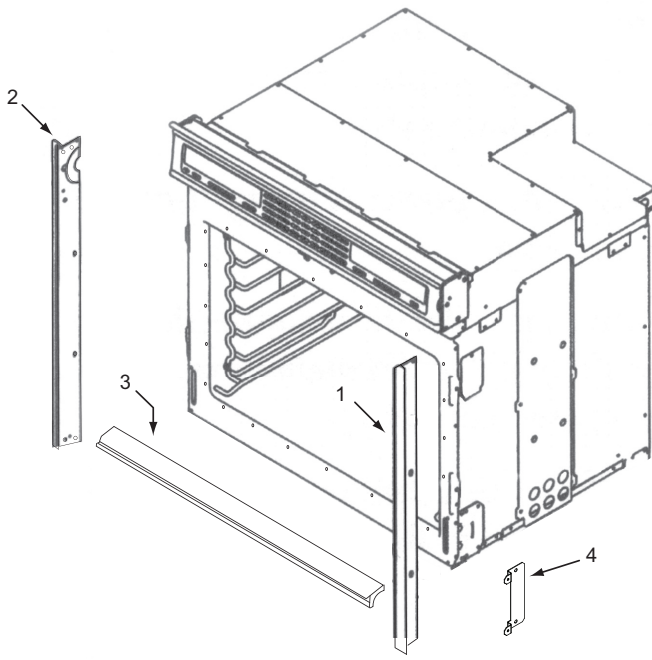

### 36" Side and Base View Parts List Single Oven

<u>Ref #</u>	<u>Part #</u>	<u>Description</u>
1	801335	Channel, Upper Venting
2	800890	Cover, Temperature Probe
3	801724	Enclosure, Rt Side
4	801475	Bracket, Hold Down
5	800926	Hinge, Pocket
6	800364	Stiffener, U-Wrap
7	804553	Base, Assembly, 36"
8	801723	Enclosure, Left Side,

**Oven Side and Base Exploded View  
Single and Double Oven**

**Bake Pan Assembly Exploded View  
Single and Double Oven**

**Bake Pan Parts List  
Single and Double Oven**

<u>Ref #</u>	<u>Part #</u>	<u>Description</u>
1	808625	Insulation, Bake Pan Back
2	808605	Element, Bake - Mgo 3500
3	808626	Assy, Inner Bake Pan
4	808627	Insulation, Thk-Bake Pan
5	808628	Pan, Bake Element

**Trim Exploded View**

<b>Model #</b>	<b>Ref#</b>	<b>Part #</b>	<b>Description</b>
SO30F/S	1	800706	Extrusion, Side, Right
	2	800707	Extrusion, Side, Left
	3	805115	Extrusion, Bottom
SO36U/S	1	813876	Extrusion, Side, Right
	2	813875	Extrusion, Side, Left
	3	802731	Extrusion, Bottom
SO30U/B	1	800525	Extrusion, Side, Right
	2	800524	Extrusion, Side, Left
	3	805175	Extrusion, Bottom
SO36U/B	1	813878	Extrusion, Side, Right
	2	813877	Extrusion, Side, Left
	3	802743	Extrusion, Bottom
SO36	4	811218	Bracket, Trim Support