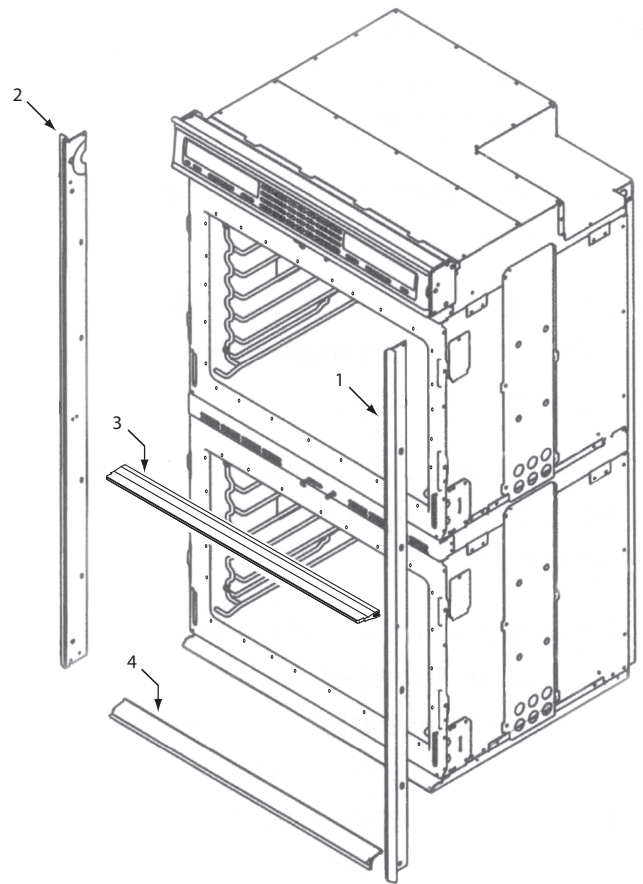

**30" Side and Base View Parts List  
Single and Double Oven**

<u>Ref #</u>	<u>Part #</u>	<u>Description</u>
1	820125	Channel, Upper Venting
2	800890	Cover, Temperature Probe
3	801721	Enclosure, Rt Side 30"
4	801475	Bracket, Hold Down
5	800926	Hinge, Pocket
6	800364	Stiffener, U-Wrap
7	808421	Base, Assembly
8	801720	Enclosure, Left Side, 30"
9	N/A	Insulation, Channel Plug

**36" Side and Base View Parts List  
Single Oven**

<u>Ref #</u>	<u>Part #</u>	<u>Description</u>
1	801335	Channel, Upper Venting
2	800890	Cover, Temperature Probe
3	801724	Enclosure, Rt Side
4	801475	Bracket, Hold Down
5	800926	Hinge, Pocket
6	800364	Stiffener, U-Wrap
7	804553	Base, Assembly, 36"
8	801723	Enclosure, Left Side,

**Oven Side and Base Exploded View  
Single and Double Oven**

**Bake Pan Assembly Exploded View  
Single and Double Oven**

**Bake Pan Parts List  
Single and Double Oven**

<u>Ref #</u>	<u>Part #</u>	<u>Description</u>
1	808625	Insulation, Bake Pan Back
2	808605	Element, Bake - Mgo 3500
3	808626	Assy, Inner Bake Pan
4	808627	Insulation, Thk-Bake Pan
5	808628	Pan, Bake Element

**Trim Exploded View**

<u>Model #</u>	<u>Ref#</u>	<u>Part #</u>	<u>Description</u>
SO30F/S	1	800706	Extrusion, Side, Right
	2	800707	Extrusion, Side, Left
	3	805115	Extrusion, Bottom
SO36U/S	1	813876	Extrusion, Side, Right
	2	813875	Extrusion, Side, Left
	3	802731	Extrusion, Bottom
SO30U/B	1	800525	Extrusion, Side, Right
	2	800524	Extrusion, Side, Left
	3	805175	Extrusion, Bottom
SO36U/B	1	813878	Extrusion, Side, Right
	2	813877	Extrusion, Side, Left
	3	802743	Extrusion, Bottom
SO36	4	811218	Bracket, Trim Support