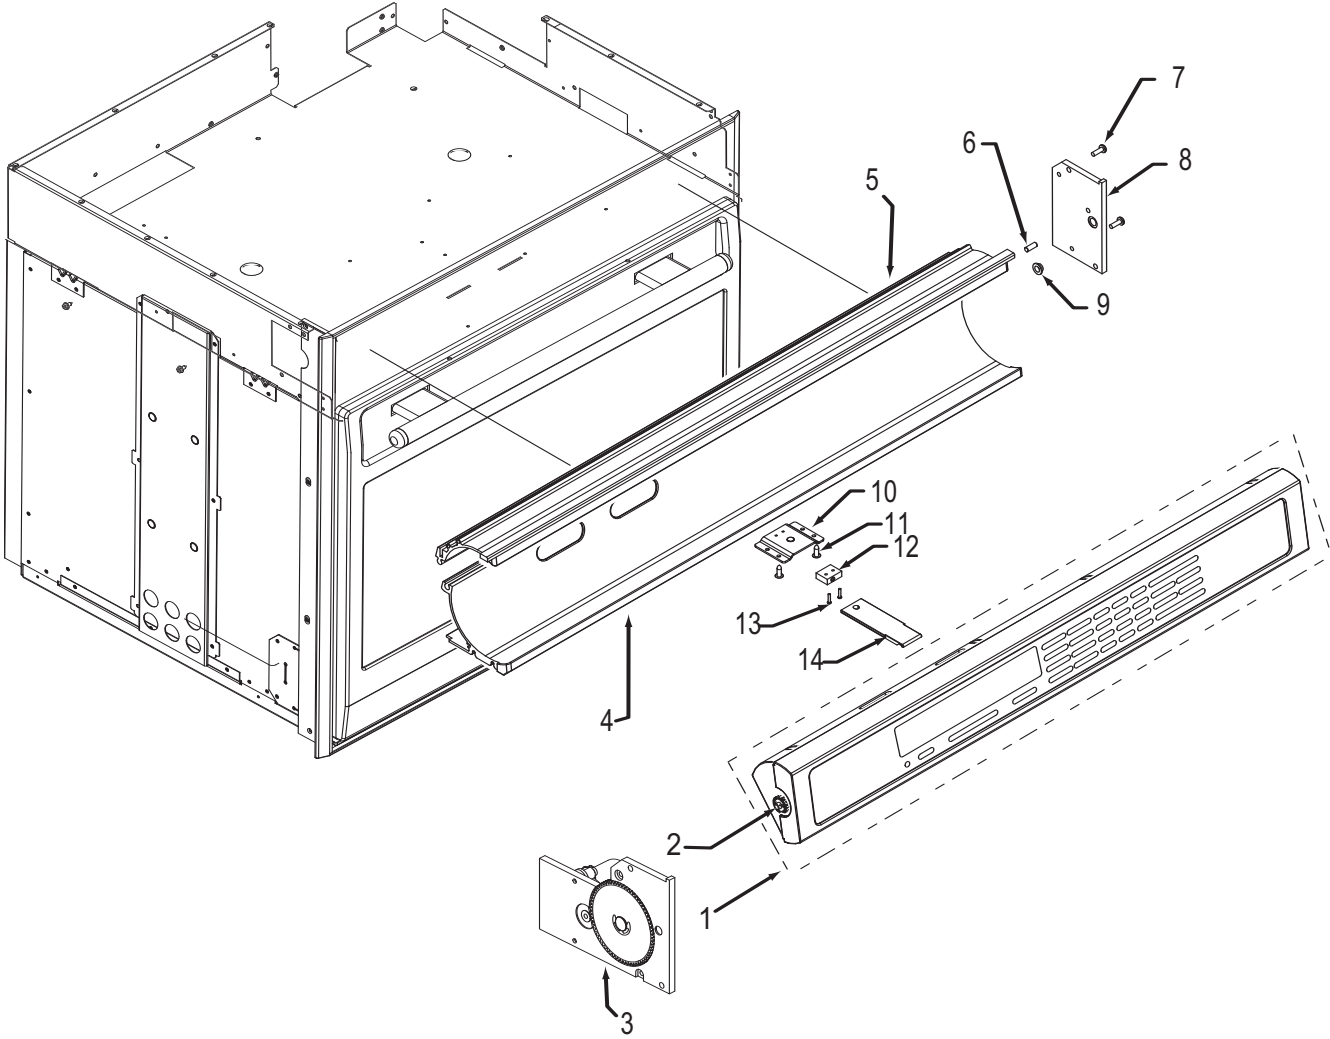

**Oven Control Panel Parts List
Single and Double Oven**

<u>Ref #</u>	<u>Part #</u>	<u>Description</u>
1	805081	Control Head, 30, Sngl, Sst
	811231	Control Head, Sngl, SS 30, SVCE (Rohs, Intl Only)
	805104	Control Head, 30, Dbl, Sst
	812068	Control Head, Dbl, SS 30, SVCE (Rohs, Intl Only)
	805106	Control Head, 30, Sngl, Plt
	811232	Control Head, Sngl, Plt 30, SVCE (Rohs, Intl Only)
	805107	Control Head, 30, Dbl, Plt
	811229	Control Head, Dbl, Plt 30, SVCE (Rohs, Intl Only)
	805109	Control Head, 30, Sngl, Blk
	811233	Control Head, Sngl, Blk 30, SVCE (Rohs, Intl Only)
	805110	Control Head, 30, Dbl, Blk
	811230	Control Head, Dbl, Blk 30, SVCE (Rohs, Intl Only)
2	805178	Wall Oven Display Pinion Rpl. Pkg.
3	809725	Motor, Drive Assy., Sst
	809727	Motor, Drive Assy., Plt
	809726	Motor, Drive Assy., Blk
4	801231	C-Channel Bottom, 30", Sst
	801738	C-Channel Bottom, 30", Plt
	801740	C-Channel Bottom, 30", Blk
5	801230	C-Channel Top, 30", Sst
	801737	C-Channel Top, 30", Plt
	801739	C-Channel Top, 30", Blk
6	802964	Pin, Stop, Control Panel
7	801538	Screw, 8-32x1/2"
8	802791	Mtg, Control Panel, Rt SS
	801555	Mtg, Control Panel, Rt Black
	801556	Mtg, Control Panel, Rt Plat.
9	803484	Bearing, Flange, Control Panel
10	801920	Bracket, Switch, Control Panel
11	801549	Screw, 8-18x1/2"
12	809116	Switch, Actuation, Control Panel
13	801677	Screw, 2-56x3/8"
14	800704	Plunger, Control Display

**36" Oven Control Panel Parts List
Single Oven**

<u>Ref #</u>	<u>Part #</u>	<u>Description</u>
1	805105	Control Head, 36, Sngl, Sst
	811234	Control Head, Sngl, Sst 36, SVCE (Rohs, Intl Only)
	805108	Control Head, 36, Sngl, Plt
	811235	Control Head, Sngl, Plt 36, SVCE (Rohs, Intl Only)
	805111	Control Head, 36, Sngl, Blk
	811236	Control Head, Sngl, Blk 36, SVCE (Rohs, Intl Only)
2	805178	Wall Oven Display Pinion Rpl. Pkg.
3	809725	Motor, Drive Assy., Sst
	809727	Motor, Drive Assy., Plt
	809726	Motor, Drive Assy., Blk
4	801525	C-Channel Bottom, 36", Sst
	801742	C-Channel Bottom, 36", Plt
	801744	C-Channel Bottom, 36", Blk
5	801526	C-Channel Top, 36", Sst
	801741	C-Channel Top, 36", Plt
	801743	C-Channel Top, 36", Blk
6	802964	Pin, Stop, Control Panel
7	801538	Screw, 8-32x1/2"
8	802791	Mtg, Control Panel, Rt SS
	801555	Mtg, Control Panel, Rt Black
	801556	Mtg, Control Panel, Rt Plat.
9	803484	Bearing, Flange, Control Panel
10	801920	Bracket, Switch, Control Panel
11	801549	Screw, 8-18x1/2"
12	809116	Switch, Actuation, Control Panel
13	801677	Screw, 2-56x3/8"
14	800704	Plunger, Stainless Steel

Not Shown

803319 Spring, Ribbon Cable, Short
803357 Mount, Cable-Tie, Adhesive

Oven Control Panel Exploded View
Single and Double Oven