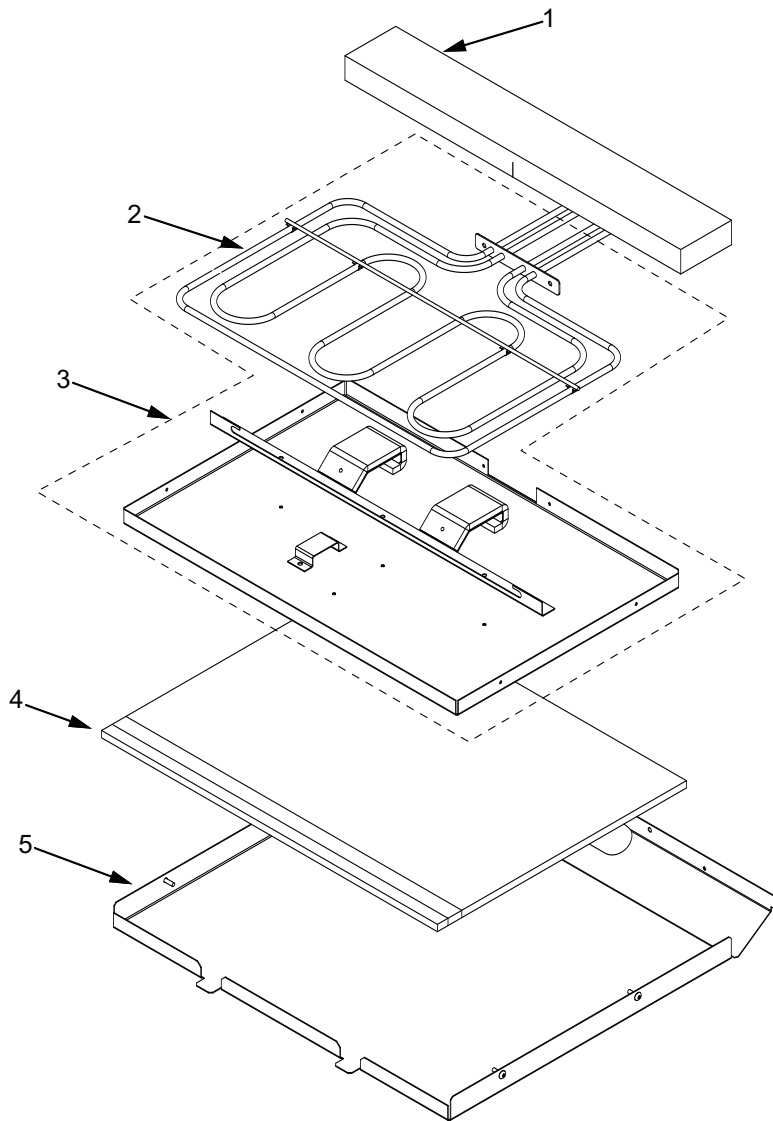

**Bake Pan Assembly Exploded View
Single and Double Oven**

**Bake Pan Parts List
Single and Double Oven**

<u>Ref #</u>	<u>Part #</u>	<u>Description</u>
1	808625	Insulation, Bake Pan Back
2	808605	Element, Bake - Mgo 3500
3	808626	Assy, Inner Bake Pan
4	808627	Insulation, Thk-Bake Pan
5	808628	Pan, Bake Element