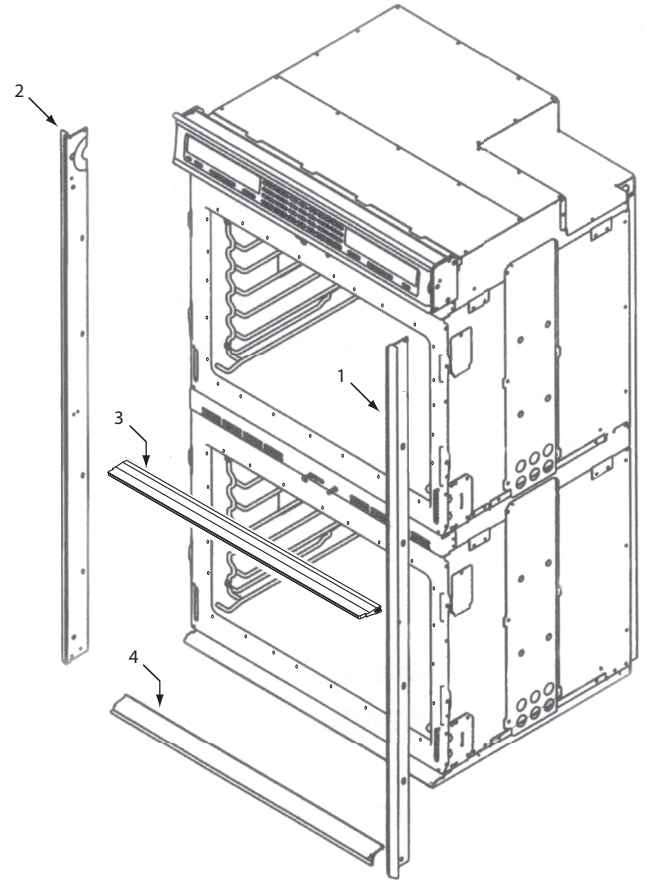

### 30" Side and Base View Parts List Single and Double Oven

<u>Ref #</u>	<u>Part #</u>	<u>Description</u>
1	820125	Channel, Upper Venting
2	800890	Cover, Temperature Probe
3	801721	Enclosure, Rt Side 30"
4	801475	Bracket, Hold Down
5	800926	Hinge, Pocket
6	800364	Stiffener, U-Wrap
7	808421	Base, Assembly
8	801720	Enclosure, Left Side, 30"
9	N/A	Insulation, Channel Plug

### 36" Side and Base View Parts List Single Oven

<u>Ref #</u>	<u>Part #</u>	<u>Description</u>
1	801335	Channel, Upper Venting
2	800890	Cover, Temperature Probe
3	801724	Enclosure, Rt Side
4	801475	Bracket, Hold Down
5	800926	Hinge, Pocket
6	800364	Stiffener, U-Wrap
7	804553	Base, Assembly, 36"
8	801723	Enclosure, Left Side,

**Oven Side and Base Exploded View  
Single and Double Oven**

**Bake Pan Assembly Exploded View  
Single and Double Oven**

**Bake Pan Parts List  
Single and Double Oven**

<u>Ref #</u>	<u>Part #</u>	<u>Description</u>
1	808625	Insulation, Bake Pan Back
2	808605	Element, Bake - Mgo 3500
3	808626	Assy, Inner Bake Pan
4	808627	Insulation, Thk-Bake Pan
5	808628	Pan, Bake Element

**Trim Exploded View**

<b>Model #</b>	<b>Ref#</b>	<b>Part #</b>	<b>Description</b>
SO30F/S	1	800706	Extrusion, Side, Right
	2	800707	Extrusion, Side, Left
	3	805115	Extrusion, Bottom
SO36U/S	1	813876	Extrusion, Side, Right
	2	813875	Extrusion, Side, Left
	3	802731	Extrusion, Bottom
SO30U/B	1	800525	Extrusion, Side, Right
	2	800524	Extrusion, Side, Left
	3	805175	Extrusion, Bottom
SO36U/B	1	813878	Extrusion, Side, Right
	2	813877	Extrusion, Side, Left
	3	802743	Extrusion, Bottom
SO36	4	811218	Bracket, Trim Support