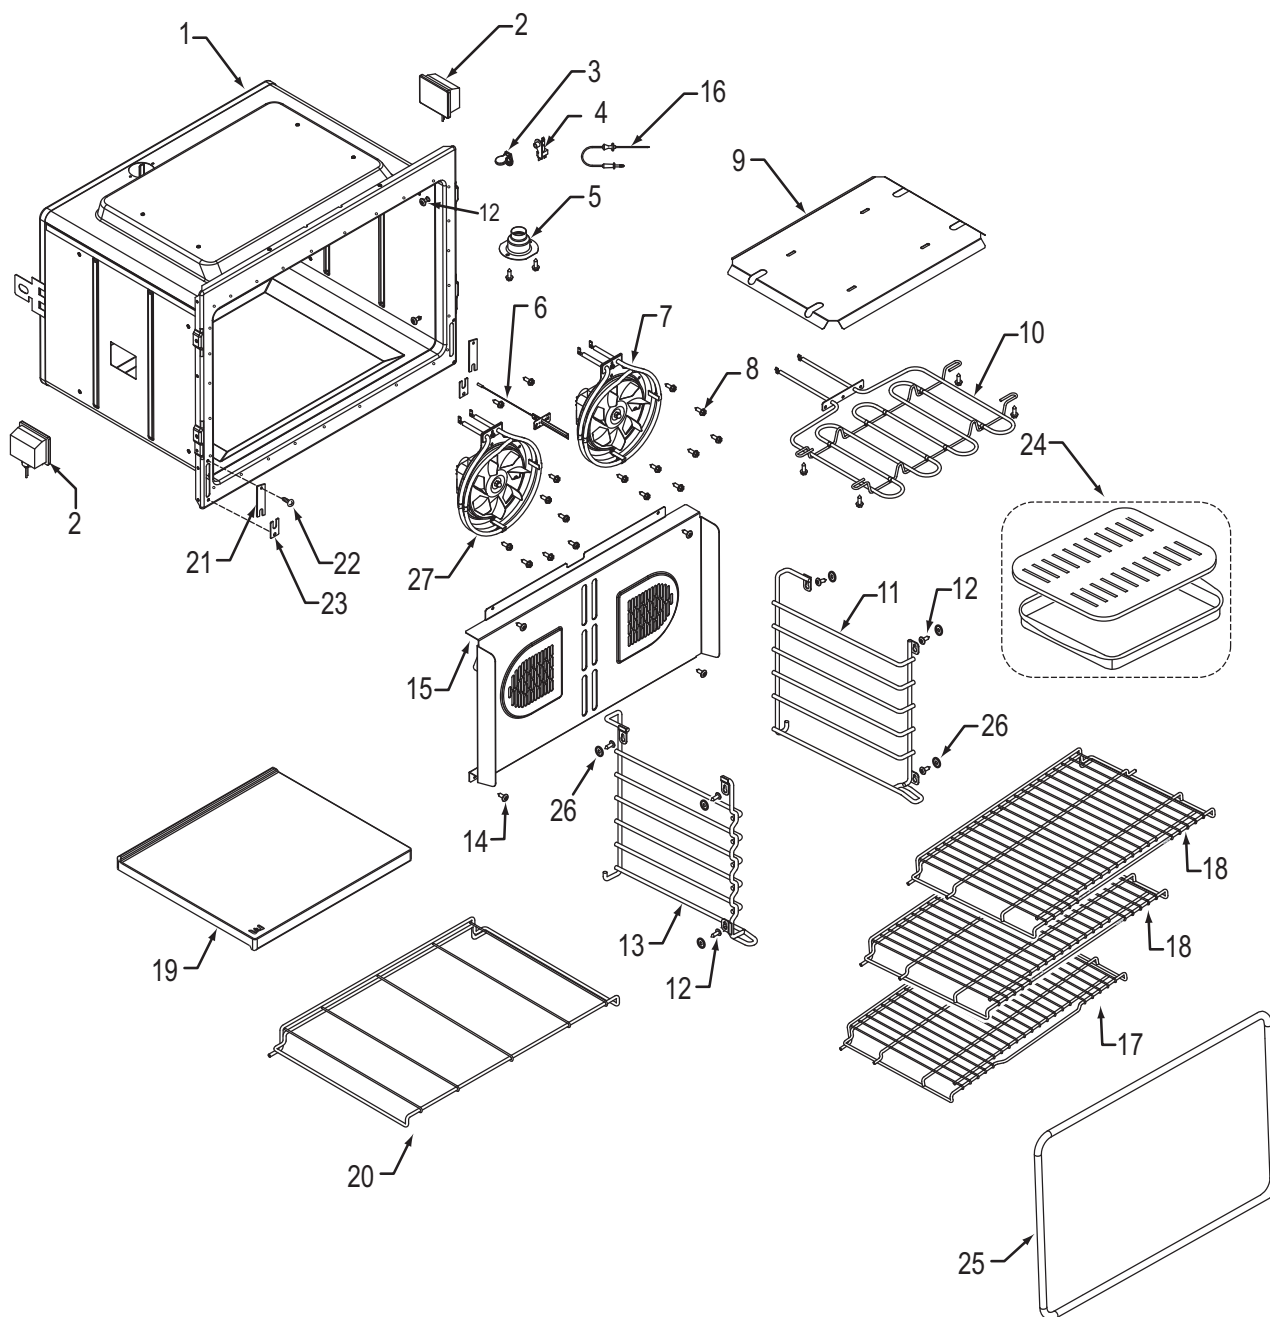

**30" Oven Cavity Parts List
Single and Double Oven**

<u>Ref #</u>	<u>Part #</u>	<u>Description</u>
1	N/A	Cavity, Oven (Contact Factory)
2	812453	Light, Oven
3	808638	Cover, Probe Switch
4	808639	Switch, Probe
5	808640	Catalyst, Smoke
6	808641	Sensor, Temperature
7	809820	Fan, Convection Assy., Cw
8	801544	Screw, 8-32x1/2"
9	808642	Pan, Broil Element
10	808643	Element, Broil, 30"
11	808648	Guide, Rack, Right
12	811453	Screw, Shoulder, 8-18
13	808647	Guide, Rack, Left
14	802704	Screw, 8-32x1/2 Lo Profile
15	808650	Convection Baffle Assembly, 30"
16	808652	Probe, Temperature
17	808653	Rack, Oven 30"
18	808654	Rack, Oven Flat 30"
19	808656	Stone, Pizza
20	808657	Rack, Pizza Stone, 30"
21	803373	Clip, Retainer Hinge
22	802929	Screw 6-20X5/8 PH TRS HD T-AB, Black
23	803323	Cover, Plate
24	804712	Accessory Pkg Broiler Pan Set
25	808659	Gasket, Cavity, 30"
26	808649	Mica Washer w/o Adhesive
27	809818	Fan, Convection Assy., Ccw

**36" Oven Cavity Parts List
Single Oven**

<u>Ref #</u>	<u>Part #</u>	<u>Description</u>
1	N/A	Cavity, Oven (Contact Factory)
2	812453	Light, Oven
3	808638	Cover, Probe Switch
4	808639	Switch, Probe
5	808640	Catalyst, Smoke
6	808641	Sensor, Temperature
7	809820	Fan, Convection Assy., Cw
8	801544	Screw, 8-32x1/2"
9	808642	Deflector, Pan Broil
10	808643	Element, Broil, 36"
11	806518	Guide, Rack, Right
12	806523	Screw, Shoulder, 8-18
13	806517	Guide, Rack, Left
14	802704	Screw, 8-32x1/2 Lo Profile
15	802900	Convection Baffle Assembly, 36"
16	808652	Probe, Temperature
17	802989	Rack, Oven 36"
18	803063	Rack, Oven Flat 36"
19	808656	Stone, Pizza
20	800736	Rack, Pizza Stone, 36"
21	803373	Clip, Retainer Hinge
22	802929	Screw 6-20X5/8 PH TRS HD T-AB, Black
23	803323	Cover, Plate
24	804712	Accessory Pkg Broiler Pan Set
25	806928	Gasket, Cavity, 36"
26	808649	Mica Washer w/o Adhesive
27	809818	Fan, Convection Assy., Ccw

Not Shown

812452	Light Bulb
808655	Pizza Peel
808651	Hard Fiber Flat Washer

**Oven Cavity Exploded View
Single and Double Oven**