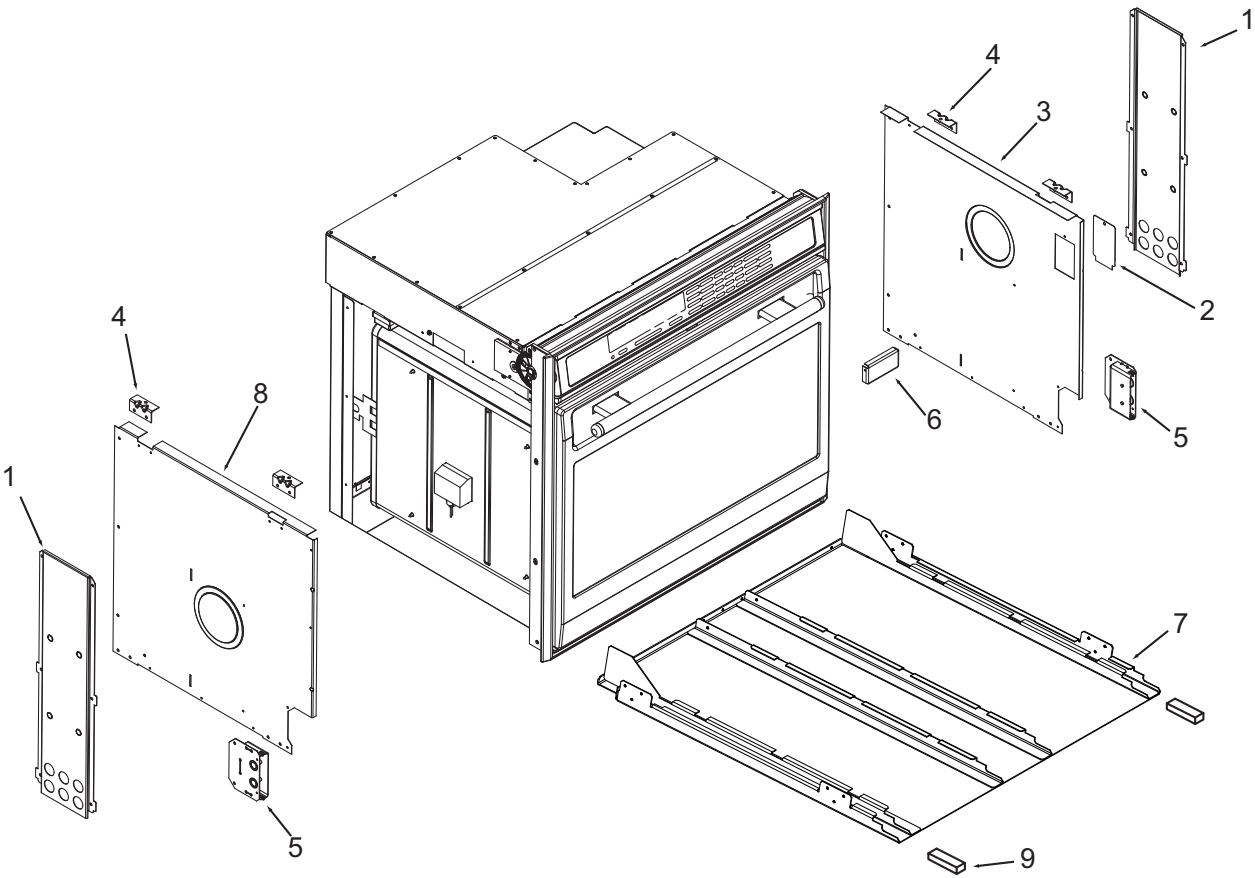

**30" Side and Base View Parts List
Single and Double Oven**

<u>Ref #</u>	<u>Part #</u>	<u>Description</u>
1	820125	Channel, Upper Venting
2	800890	Cover, Temperature Probe
3	801721	Enclosure, Rt Side 30"
4	801475	Bracket, Hold Down
5	800926	Hinge, Pocket
6	800364	Stiffener, U-Wrap
7	808421	Base, Assembly
8	801720	Enclosure, Left Side, 30"
9	N/A	Insulation, Channel Plug

**36" Side and Base View Parts List
Single Oven**

<u>Ref #</u>	<u>Part #</u>	<u>Description</u>
1	801335	Channel, Upper Venting
2	800890	Cover, Temperature Probe
3	801724	Enclosure, Rt Side
4	801475	Bracket, Hold Down
5	800926	Hinge, Pocket
6	800364	Stiffener, U-Wrap
7	804553	Base, Assembly, 36"
8	801723	Enclosure, Left Side,

**Oven Side and Base Exploded View
Single and Double Oven**