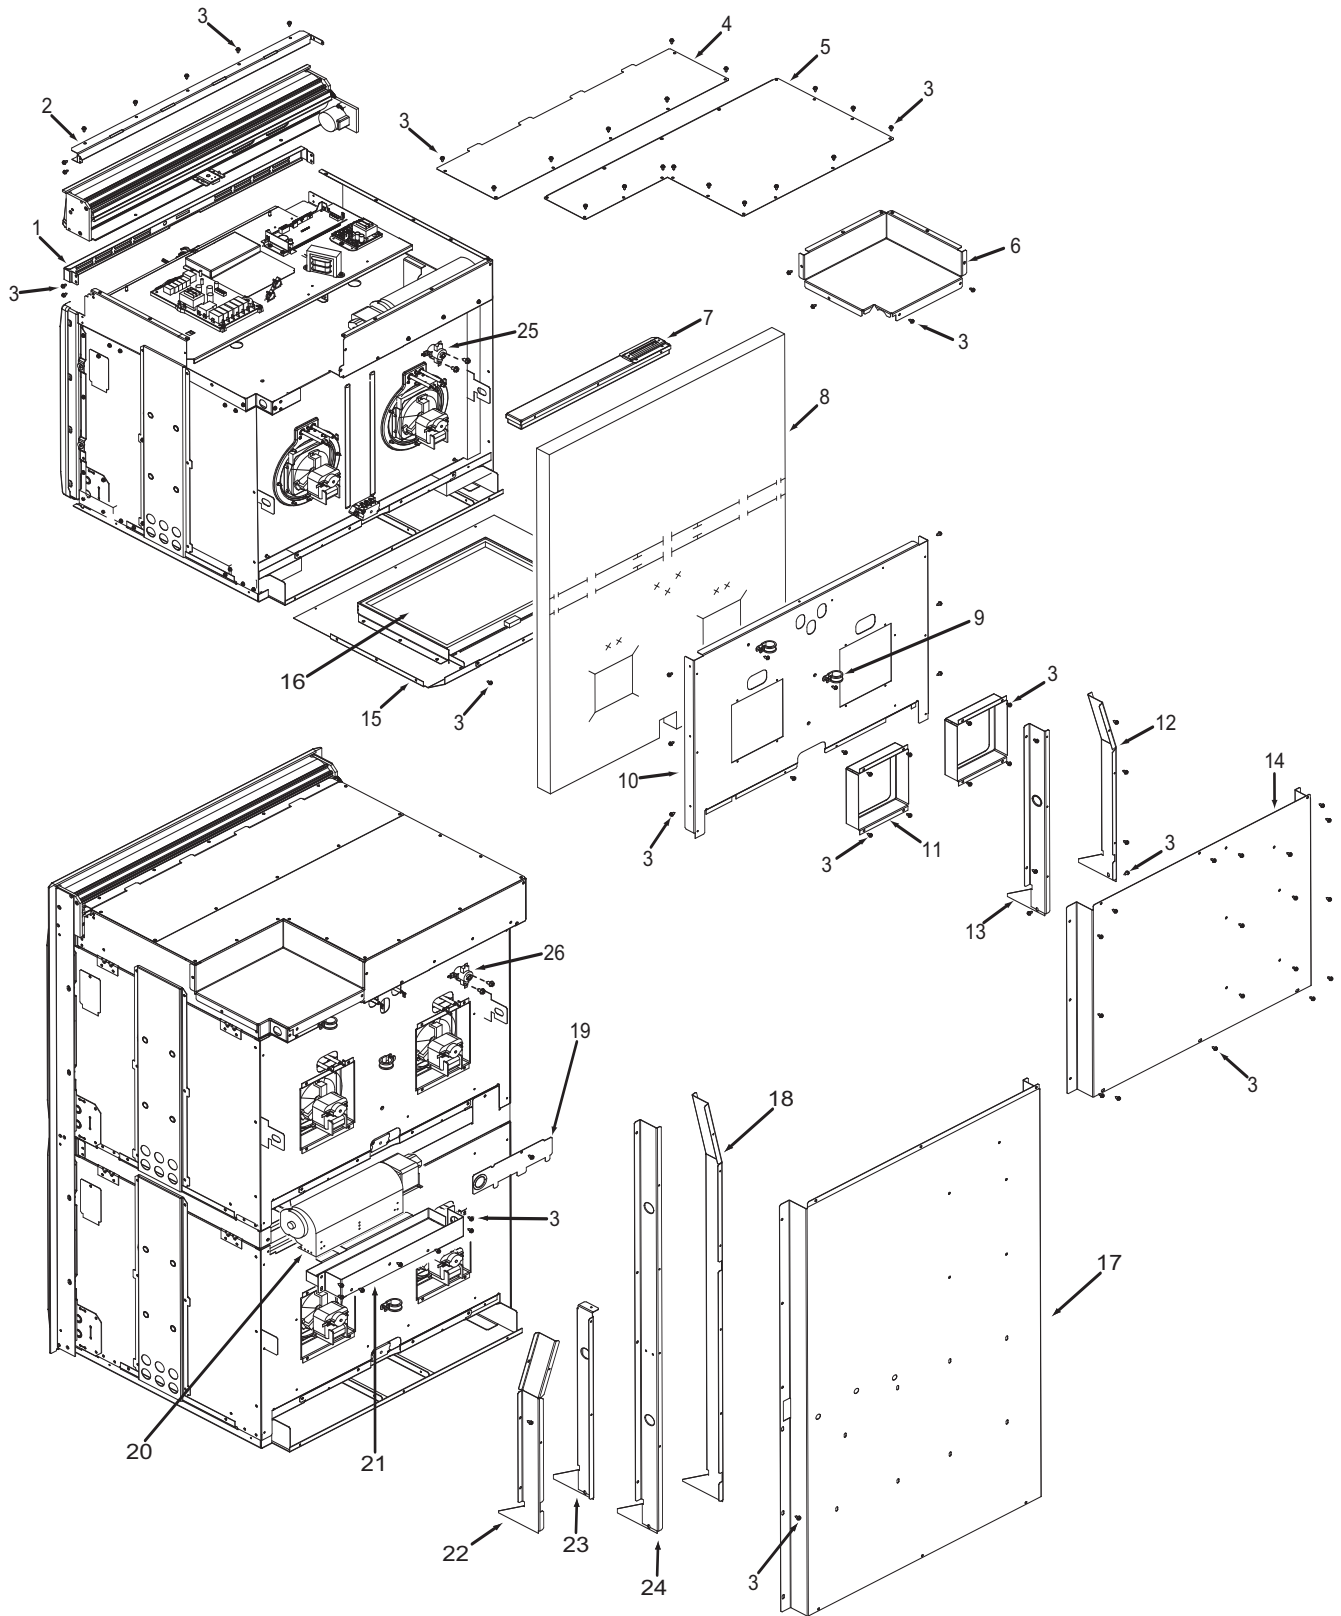

Not Shown

801241 Plate, Vent Middle

**36" Back View Parts List
Single Oven**

<u>Ref #</u>	<u>Part #</u>	<u>Description</u>
1	801536	Face Plate, Venting, Upper, 36"
2	801582	Stiffener, Top Module, 36"
3	801542	Screw, 8-18x3/8"
4	801478	Panel, Top Module, Front, 36"
5	801331	Cover, Large, 36"
6	801803	Cover, Small, Top Module, 36"
7	801700	Catalyst, Sub Assembly
8	805979	Insulation, Cavity, Top, 36"
	805980	Insulation, Cavity, Back, 36"
9	801913	Strain Relief, Metal, 36"
10	803329	Panel, Insulation, Back, 36"
11	802918	Panel, Inner, Back, 36"
12	803334	Channel, Exhaust, 36"
13	803327	Channel, Cooling, 36"
14	801506	Panel, Cover, Back, 36"
15	802700*	Bake, Pan Sub Assembly, 36"
16	800360*	Element, Bake, 36"

* See Bake Pan Assembly exploded view page 14.

**Oven Back Exploded View
Single and Double Oven**

**30" Side and Base View Parts List
Single and Double Oven**

<u>Ref #</u>	<u>Part #</u>	<u>Description</u>
1	820125	Channel, Upper Venting
2	800890	Cover, Temperature Probe
3	801721	Enclosure, Rt Side 30"
4	801475	Bracket, Hold Down
5	801530	Insulation, Light
6	800926	Hinge, Pocket
7	806612	Insulation, Cavity, Hinge
8	800364	Stiffener, U-Wrap
9	806608	Insulation, Cavity, Right Side
10	808422	Base, Assembly Single
	804541	Base, Assembly, Double
11	806609	Insulation, Cavity, Left Side
12	801720	Enclosure, Left Side, 30"