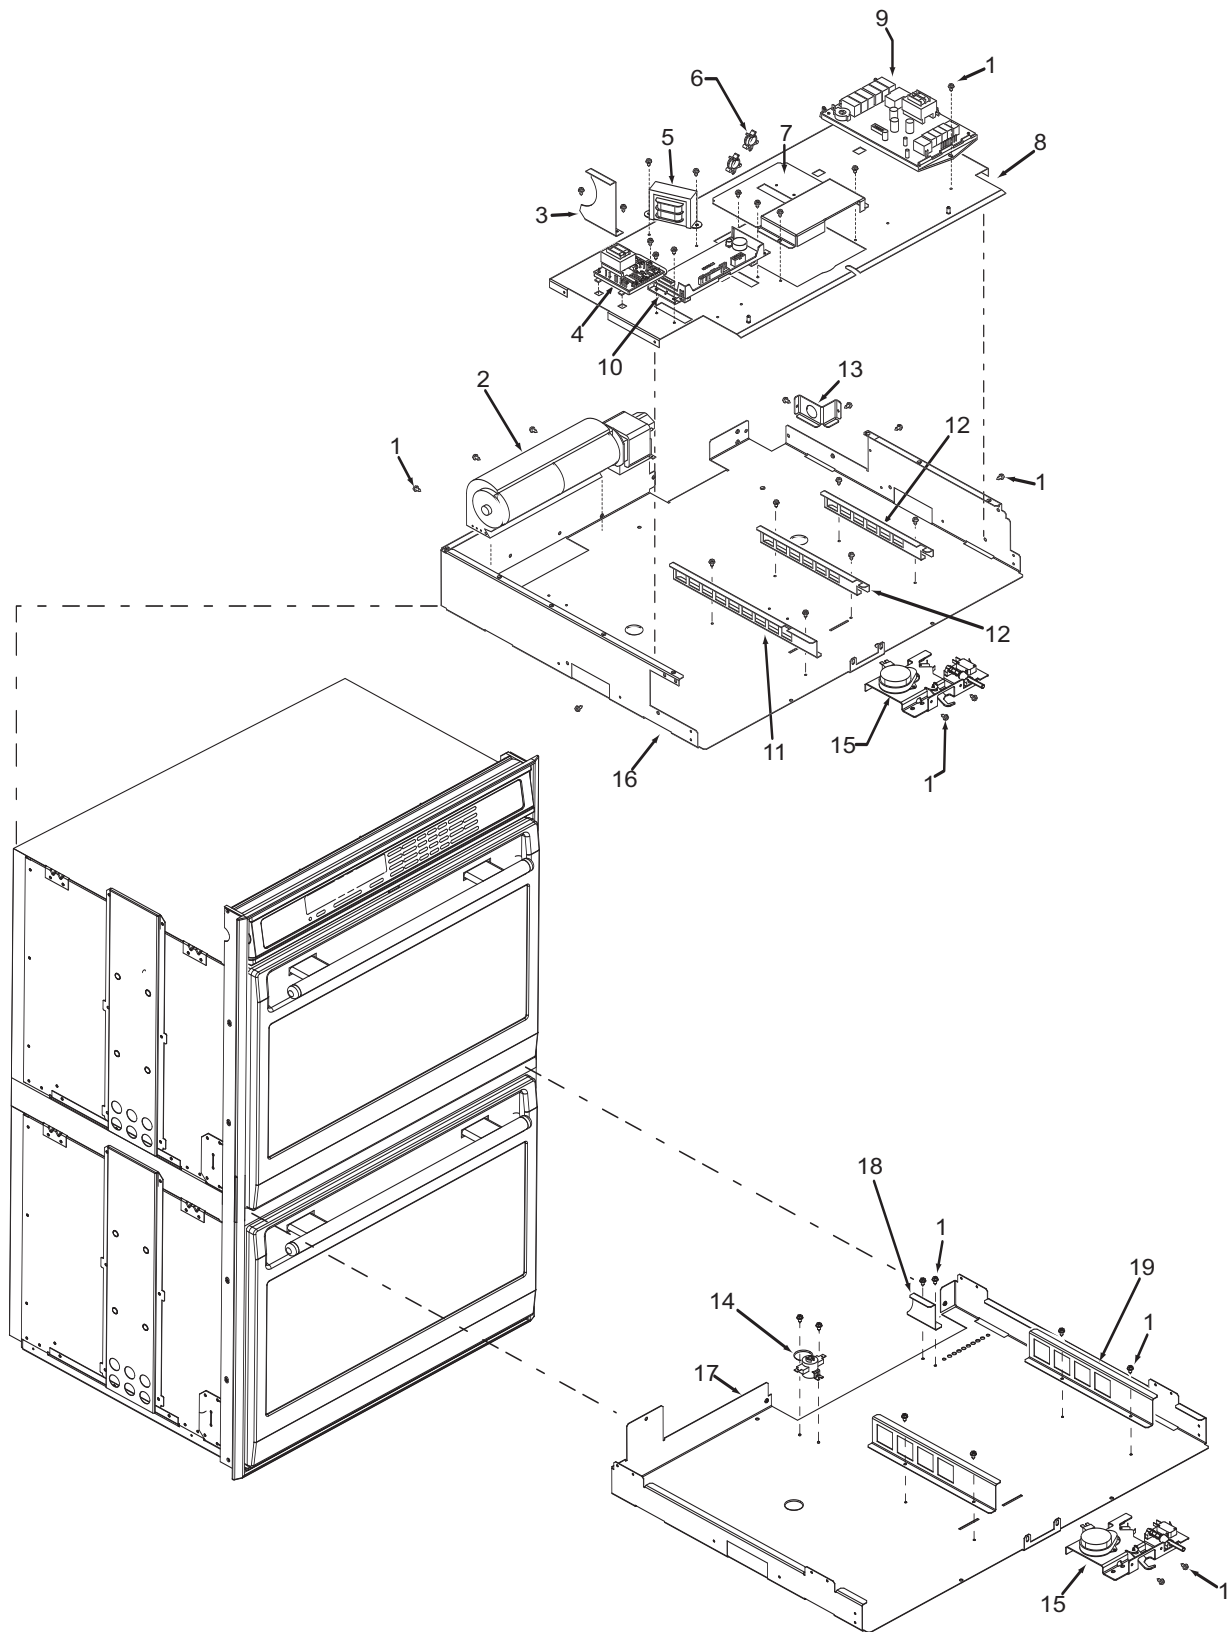

**30" Oven Modules Parts List
Single and Double Oven**

**36" Oven Modules Parts List
Single Oven**

<u>Ref #</u>	<u>Part #</u>	<u>Description</u>
1	801542	Screw, 8-18x3/8"
2	800381	Fan, Cooling, Upper
3	801224	Bracket, Air Diverter Top
4	801363	Control Board, Stepper Motor
5	800950	Transformer, Light
6	801912	Strain Relief, Plastic
7	800385	Cover, Latch
8	803356	Plate, Mounting Hardware
9	806822	Board, Relay, 30"/36"
10	806551	Controller, Oven, Single, 30"
	806552	Controller, Oven, Double, 30"
11	820130	Bracket-Z, Latch, Top Oven
12	800383	Bracket, Support, Top Module
13	800375	Bracket, Cord, Power
14	804537	Thermal Cut Out (Lower)
15	800263	Latch, Motorized
16	807542	Pan, Module, 30"
17	800386	Pan, Middle, DO
18	801212	Bracket, Air Diverter, DO
19	820129	Bracket-Z, Latch, Bottom Oven, DO

<u>Ref #</u>	<u>Part #</u>	<u>Description</u>
1	801542	Screw, 8-18x3/8"
2	800381	Fan, Cooling, Upper
3	801224	Bracket, Air Diverter Top
4	801363	Control Board, Stepper Motor
5	800950	Transformer, Light
6	801912	Strain Relief, Plastic
7	800385	Cover, Latch
8	803356	Plate, Mounting Hardware
9	806822	Board, Relay, 30"/36"
10	806560	Oven controller, Single 36"
11	820130	Bracket-Z, Latch
12	800383	Bracket, Support, Top Module
13	800375	Bracket, Cord, Power
14	804537	Thermal Cut Out
15	800263	Latch, Motorized
16	807543	Pan, Module, 36"

Not Shown

800714	Cable, Relay to Controller, 28"
809450	Cable, Relay to Controller, 21"
801714	Power Cord Conduit, Single
812348	Power Cord Conduit, Double

**Oven Modules Exploded View
Single and Double Oven**