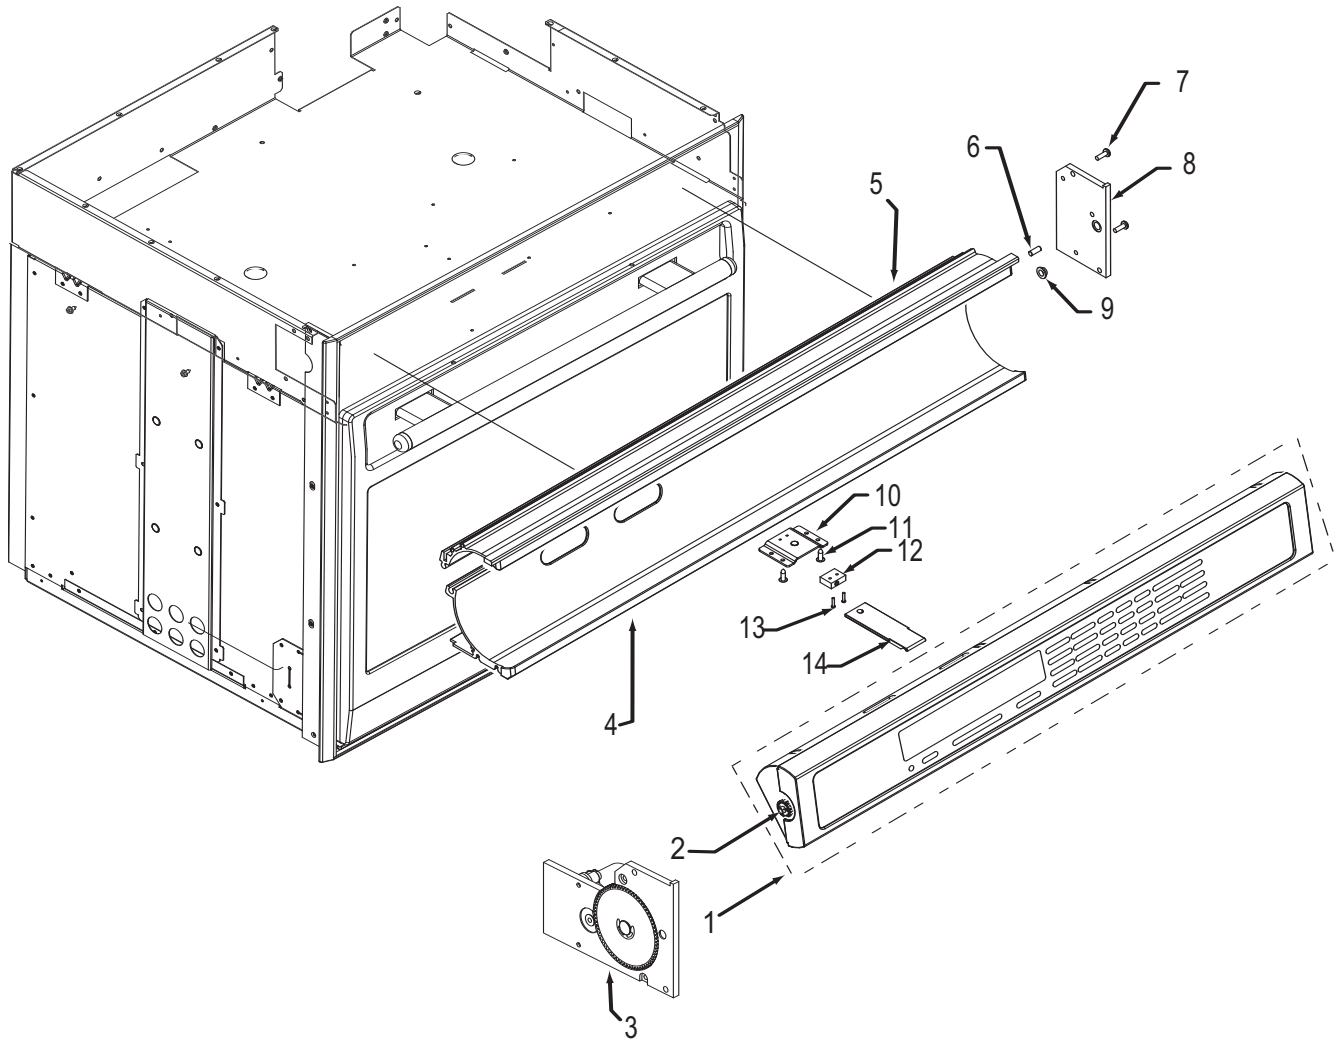

**30" Oven Control Panel Parts List
Single and Double Oven**

<u>Ref #</u>	<u>Part #</u>	<u>Description</u>
1	805081	Control Head, 30, Sngl, Sst
	811231	Control Head, Sngl, SS 30, SVCE (Rohs, Intl Only)
	805104	Control Head, 30, Dbl, Sst
	81????	Control Head, Dbl, SS 30, SVCE (Rohs, Intl Only)
	805106	Control Head, 30, Sngl, Plt
	811232	Control Head, Sngl, Plt 30, SVCE (Rohs, Intl Only)
	805107	Control Head, 30, Dbl, Plt
	811229	Control Head, Dbl, Plt 30, SVCE (Rohs, Intl Only)
	805109	Control Head, 30, Sngl, Blk
	811233	Control Head, Sngl, Blk 30, SVCE (Rohs, Intl Only)
	805110	Control Head, 30, Dbl, Blk
	811230	Control Head, Dbl, Blk 30, SVCE (Rohs, Intl Only)
2	805178	Wall Oven Display Pinion Rpl. Pkg.
3	809725	Motor, Drive Assy., Sst
	809727	Motor, Drive Assy., Plt
	809726	Motor, Drive Assy., Blk
4	801231	C-Channel Bottom, 30", Sst
	801738	C-Channel Bottom, 30", Plt
	801740	C-Channel Bottom, 30", Blk
5	801230	C-Channel Top, 30", Sst
	801737	C-Channel Top, 30", Plt
	801739	C-Channel Top, 30", Blk
6	802964	Pin, Stop, Control Panel
7	801538	Screw, 8-32x1/2"
8	802791	Mtg, Control Panel, Rt SS
	801555	Mtg, Control Panel, Rt Black
	801556	Mtg, Control Panel, Rt Plat.
9	803484	Bearing, Flange, Control Panel
10	801920	Bracket, Switch, Control Panel
11	801549	Screw, 8-18x1/2"
12	809116	Switch, Actuation, Control Panel
13	801677	Screw, 2-56x3/8"
14	800704	Plunger, Control Display

**36" Oven Control Panel Parts List
Single Oven**

<u>Ref #</u>	<u>Part #</u>	<u>Description</u>
1	805105	Control Head, 36, Sngl, Sst
	811234	Control Head, Sngl, Sst 36, SVCE (Rohs, Intl Only)
	805108	Control Head, 36, Sngl, Plt
	811235	Control Head, Sngl, Plt 36, SVCE (Rohs, Intl Only)
	805111	Control Head, 36, Sngl, Blk
	811236	Control Head, Sngl, Blk 36, SVCE (Rohs, Intl Only)
2	805178	Wall Oven Display Pinion Rpl. Pkg.
3	809725	Motor, Drive Assy., Sst
	809727	Motor, Drive Assy., Plt
	809726	Motor, Drive Assy., Blk
4	801525	C-Channel Bottom, 36", Sst
	801742	C-Channel Bottom, 36", Plt
	801744	C-Channel Bottom, 36", Blk
5	801526	C-Channel Top, 36", Sst
	801741	C-Channel Top, 36", Plt
	801743	C-Channel Top, 36", Blk
6	802964	Pin, Stop, Control Panel
7	801538	Screw, 8-32x1/2"
8	802791	Mtg, Control Panel, Rt SS
	801555	Mtg, Control Panel, Rt Black
	801556	Mtg, Control Panel, Rt Plat.
9	803484	Bearing, Flange, Control Panel
10	801920	Bracket, Switch, Control Panel
11	801549	Screw, 8-18x1/2"
12	809116	Switch, Actuation, Control Panel
13	801677	Screw, 2-56x3/8"
14	800704	Plunger, Stainless Steel

Not Shown

803319 Spring, Ribbon Cable, Short
803357 Mount, Cable-Tie, Adhesive

**Oven Control Panel Exploded View
Single and Double Oven**