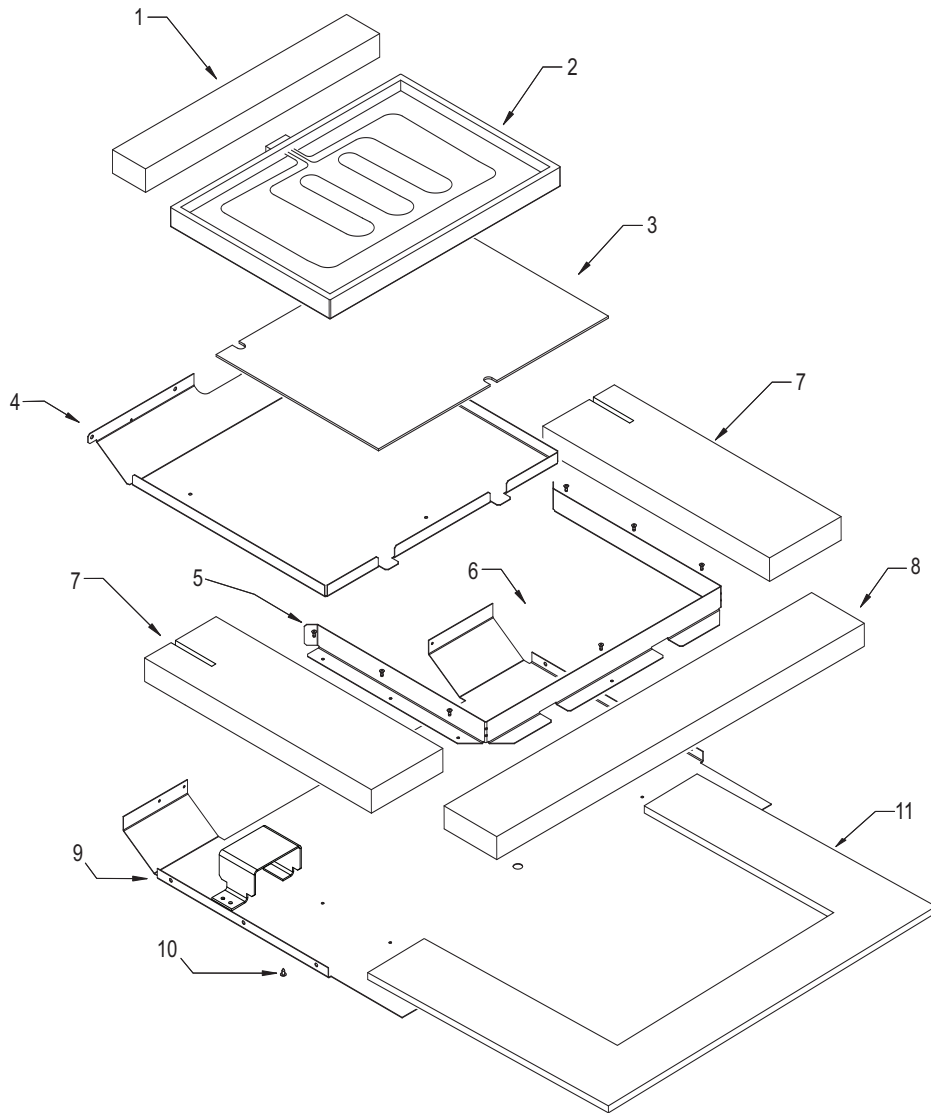

**Bake Pan Assembly Exploded View
Single and Double Oven**

**30" Bake Pan Parts List
Single and Double Oven**

Ref #	Part #	Description
1	806598	Insulation, Bake Element , Behind
2	800360	Element, Bake
3	806597	Insulation, Bake Element, Under
4	800359	Pan, Bake Element
5	800358	Bracket, Bake Element
6	801542	Screw, 8-18x3/8"
7	806604	Insulation, Base, Sides
8	806634	Insulation, Base, Rear
9	807671	Enclosure, Bottom, 30"
10	801553	Screw, 6-20x3/8"
11	808038	Insulation, Cavity Btm, Thin, 30"

**36" Bake Pan Parts List
Single Oven**

Ref #	Part #	Description
1	806598	Insulation, Bake Element , Behind
2	800360	Element, Bake
3	806597	Insulation, Bake Element, Under
4	800359	Pan, Bake Element
5	800358	Bracket, Bake Element
6	801542	Screw, 8-18x3/8"
7	806620	Insulation, Base, Sides
8	806621	Insulation, Base, Rear
9	807672	Enclosure, Bottom, 36"
10	801553	Screw, 6-20x3/8"
11	808043	Insulation, Cavity Btm, Thin, 36"