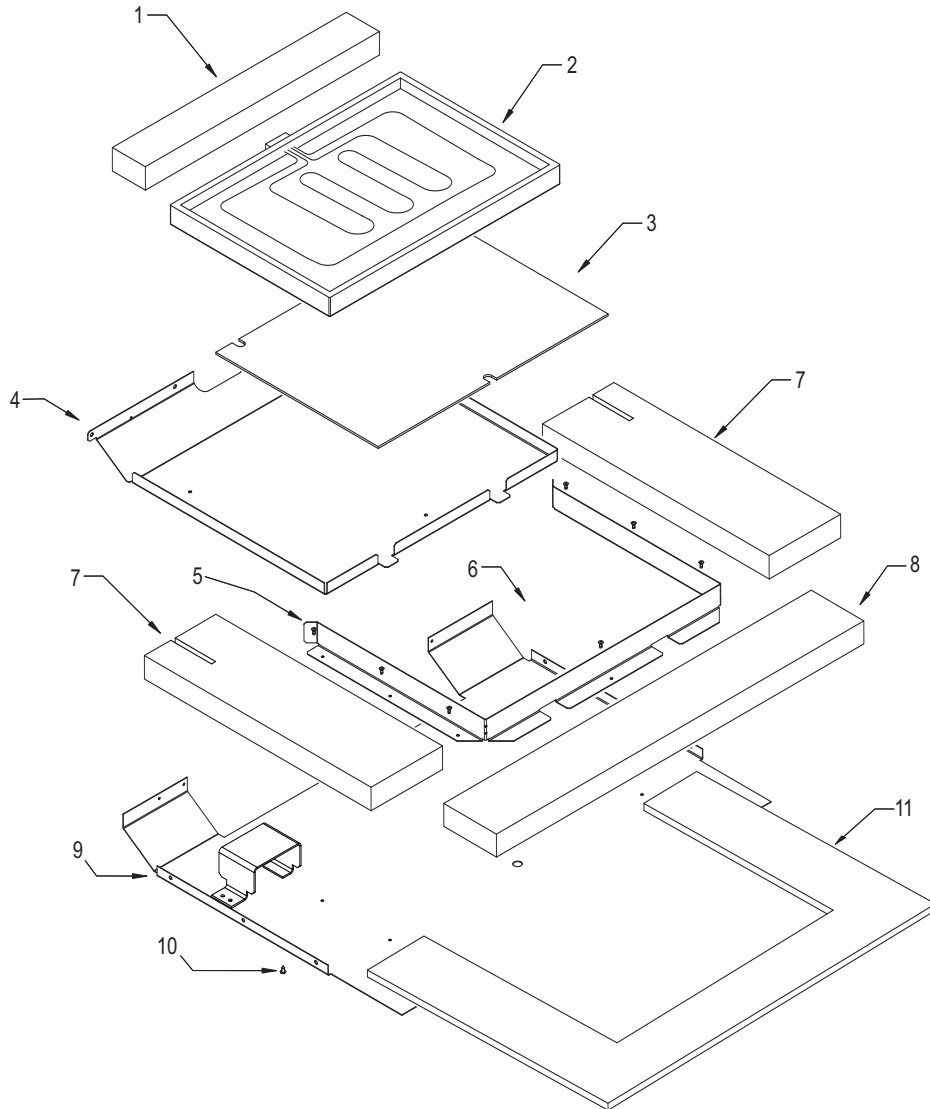

**Bake Pan Assembly Exploded View
Single and Double Oven**

**30" Bake Pan Parts List
Single and Double Oven**

<u>Ref #</u>	<u>Part #</u>	<u>Description</u>
1	806598	Insulation, Bake Element , Behind
2	800360	Element, Bake
3	806597	Insulation, Bake Element, Under
4	800359	Pan, Bake Element
5	800358	Bracket, Bake Element
6	801542	Screw, 8-18x3/8"
7	806604	Insulation, Base, Sides
8	806634	Insulation, Base, Rear
9	807671	Enclosure, Bottom, 30"
10	801553	Screw, 6-20x3/8"
11	808038	Insulation, Cavity Btm, Thin, 30"

**36" Bake Pan Parts List
Single Oven**

<u>Ref #</u>	<u>Part #</u>	<u>Description</u>
1	806598	Insulation, Bake Element , Behind
2	800360	Element, Bake
3	806597	Insulation, Bake Element, Under
4	800359	Pan, Bake Element
5	800358	Bracket, Bake Element
6	801542	Screw, 8-18x3/8"
7	806620	Insulation, Base, Sides
8	806621	Insulation, Base, Rear
9	807672	Enclosure, Bottom, 36"
10	801553	Screw, 6-20x3/8"
11	808043	Insulation, Cavity Btm, Thin, 36"