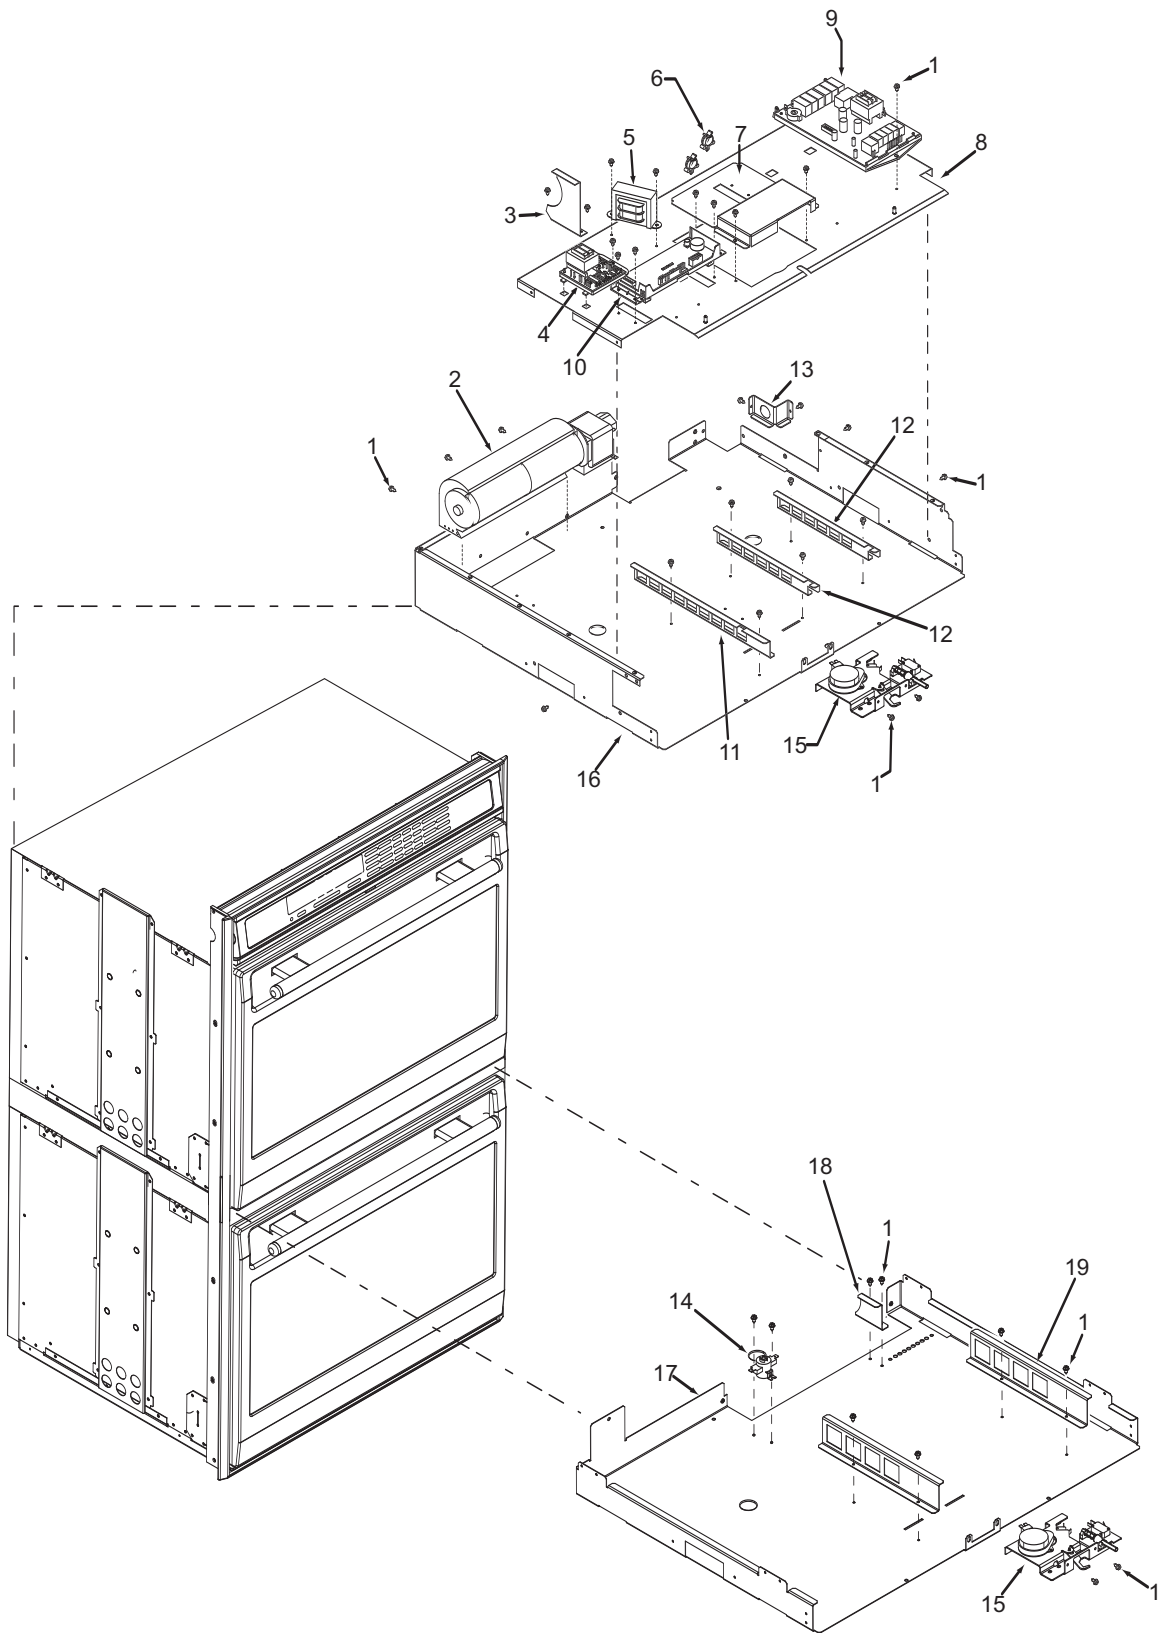

**30" Oven Modules Parts List
Single and Double Oven**

**36" Oven Modules Parts List
Single Oven**

<u>Ref #</u>	<u>Part #</u>	<u>Description</u>
1	801542	Screw, 8-18x3/8"
2	800381	Fan, Cooling, Upper
3	808579	Bracket, Air Diverter Top
4	801363	Control Board, Stepper Motor
5	800950	Transformer, Light
6	801912	Strain Relief, Plastic
7	800385	Cover, Latch
8	803356	Plate, Mounting Hardware
9	807053	Board, Relay"
10	807046	Controller, Oven, Single, 30"
	807045	Controller, Oven, Double, 30"
11	808583	Bracket-Z, Latch, Top Oven
12	808586	Bracket, Support, Top Module
13	808581	Bracket, Cord, Power
14	804537	Switch, Thermostat, Lower (PTS #16064458)
	811669	Switch, Auto Thermostat, Lower (SWS #16064458)
15	800263	Latch, Motorized
16	807542	Pan, Module, 30"
17	800386	Pan, Middle, DO
18	808588	Bracket, Air Diverter, DO
19	820129	Bracket-Z, Latch, Bottom Oven, DO

<u>Ref #</u>	<u>Part #</u>	<u>Description</u>
1	801542	Screw, 8-18x3/8"
2	800381	Fan, Cooling, Upper
3	801224	Bracket, Air Diverter Top
4	801363	Control Board, Stepper Motor
5	800950	Transformer, Light
6	801912	Strain Relief, Plastic
7	800385	Cover, Latch
8	803356	Plate, Mounting Hardware
9	807053	Board, Relay
10	807047	Oven controller, Single 36"
11	820130	Bracket-Z, Latch
12	808586	Bracket, Support, Top Module
13	808581	Bracket, Cord, Power
14	804554	Switch, Thermostat, 36"
15	800263	Latch, Motorized
16	807543	Pan, Module, 36"

Not Shown

809449	Cable, Relay to Controller, 28"
809450	Cable, Relay to Controller, 21"
801714	Power Cord Conduit, Single
812348	Power Cord Conduit, Double

Oven Modules Exploded View
Single and Double Oven