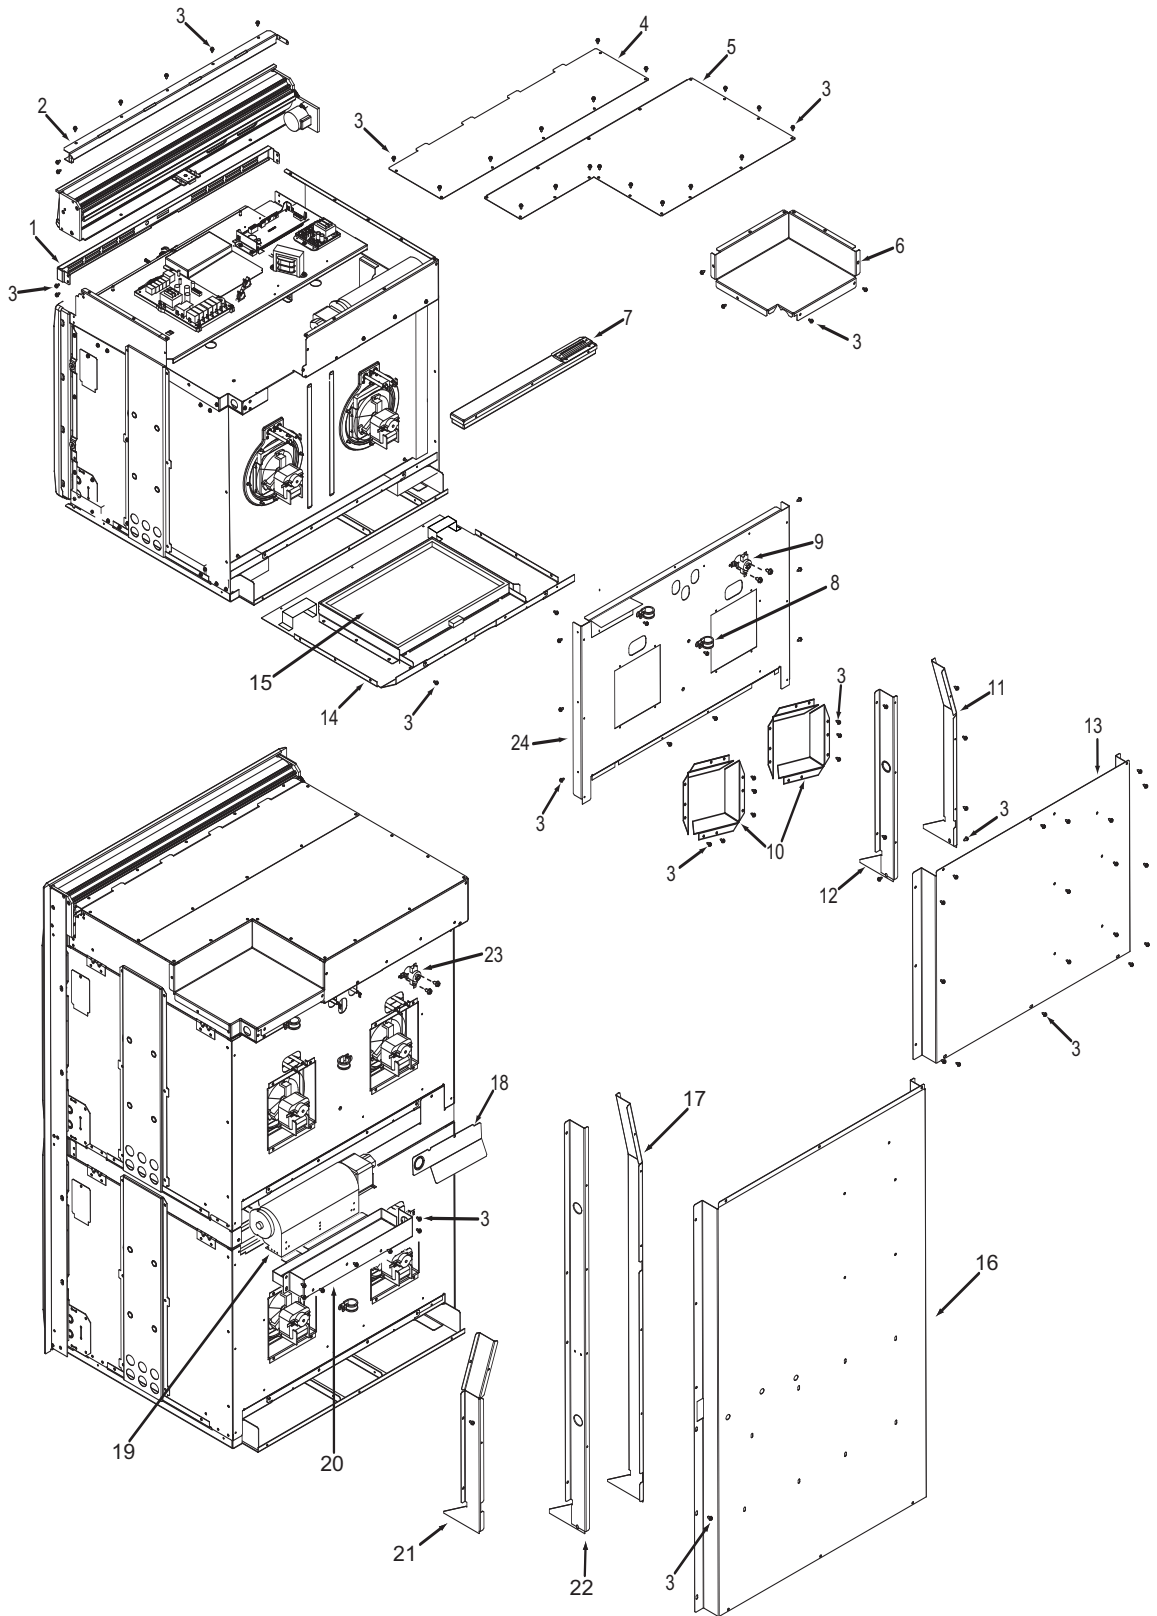

**Not Shown**

803503	Plate, Vent Middle
806761	Wire Harness, Double Main
806762	Wire Harness, Single Main

**36" Back View Parts List  
Single Oven**

<u>Ref #</u>	<u>Part #</u>	<u>Description</u>
1	801536	Face Plate, Venting, Upper, 36"
2	801582	Stiffener, Top Module, 36"
3	801542	Screw, 8-18x3/8"
4	801478	Panel, Top Module, Front, 36"
5	801331	Cover, Large, 36"
6	801803	Cover, Small, Top Module, 36"
7	808660	Catalyst, Sub Assembly
8	808607	Strain Relief, Metal, 36"
9	804554	Switch, Thermostat, 36" Single
10	808607	Convection Fan Shrd, Wall Oven
11	803334	Channel, Exhaust, 36"
12	803327	Channel, Cooling, 36"
13	801506	Panel, Cover, Back, 36"
14	802700*	Bake, Pan Sub Assembly, 36"
15	800360*	Element, Bake, 36"

\* See Bake Pan Assembly exploded view page 14.

**Oven Back Exploded View  
Single and Double Oven**

**30" Side and Base View Parts List  
Single and Double Oven**

<u>Ref #</u>	<u>Part #</u>	<u>Description</u>
1	820125	Channel, Upper Venting
2	800890	Cover, Temperature Probe
3	801721	Enclosure, Rt Side 30"
4	801475	Bracket, Hold Down
5	800926	Hinge, Pocket
6	800364	Stiffener, U-Wrap
7	808422	Base, Assembly Single
	804541	Base, Assembly, Double
8	801720	Enclosure, Left Side, 30"