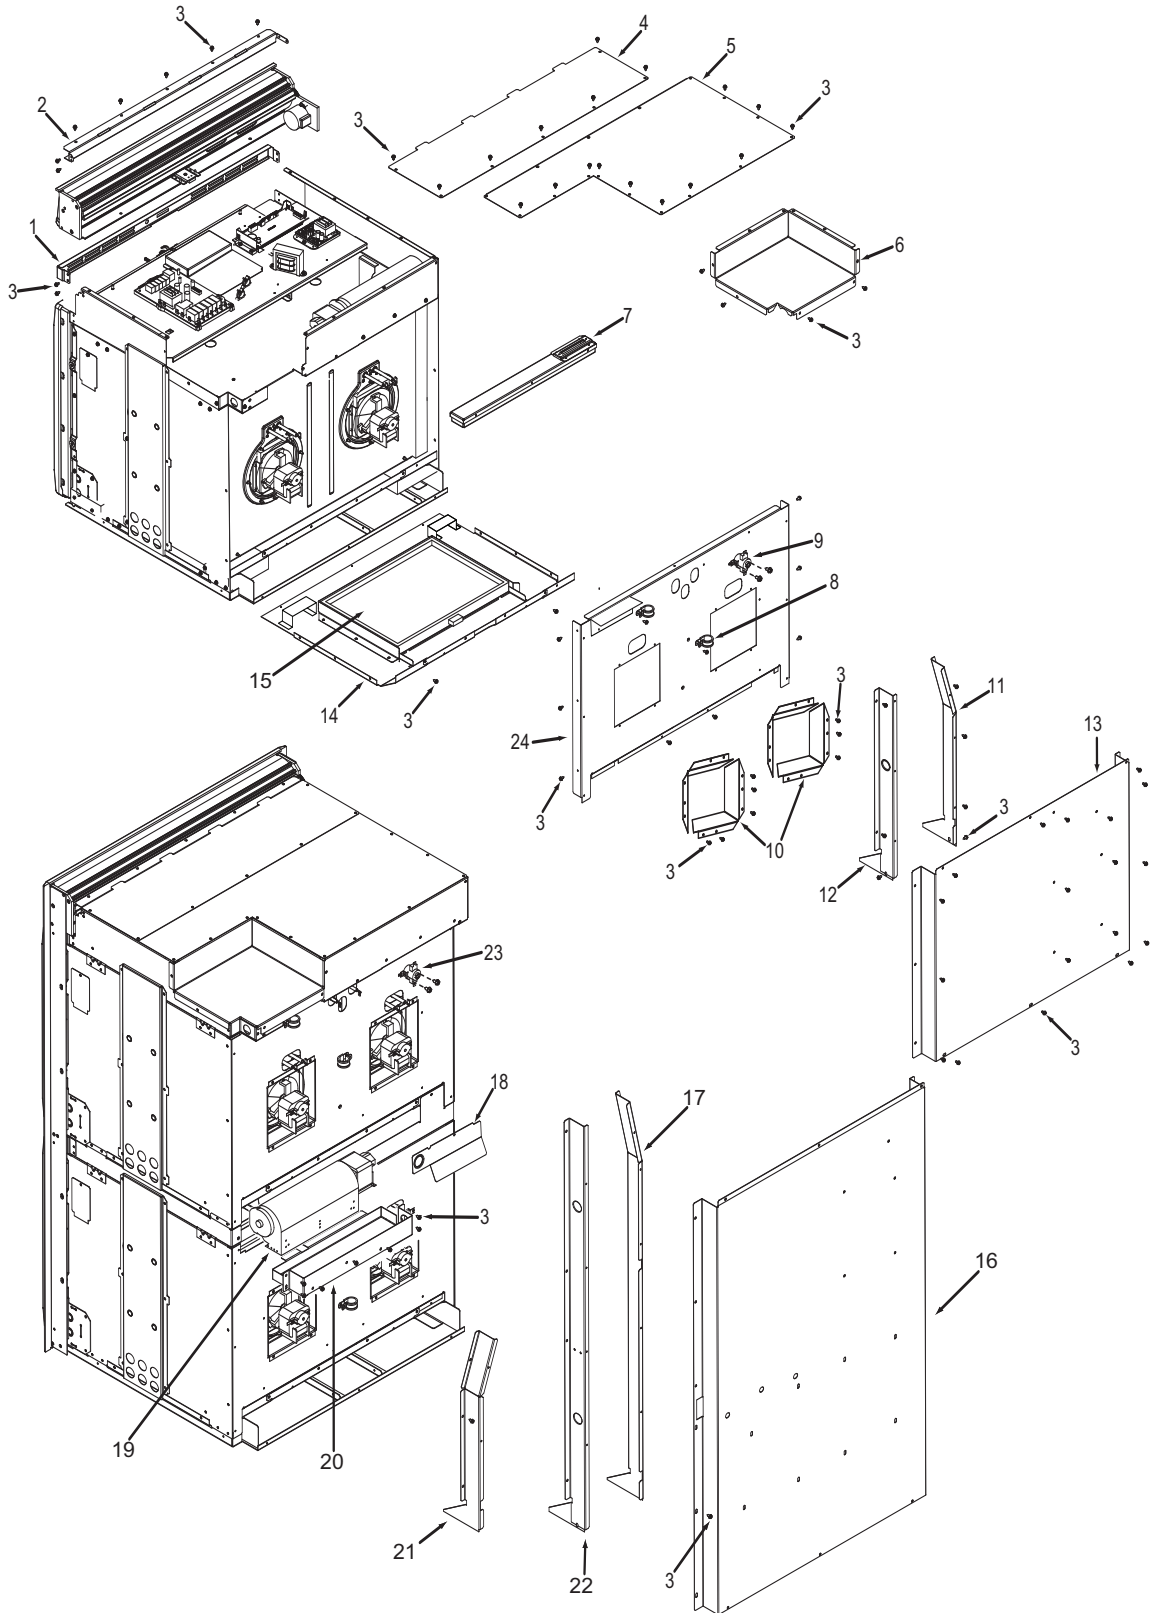

Not Shown

803503	Plate, Vent Middle
806761	Wire Harness, Double Main
806762	Wire Harness, Single Main

**36" Back View Parts List
Single Oven**

<u>Ref #</u>	<u>Part #</u>	<u>Description</u>
1	801536	Face Plate, Venting, Upper, 36"
2	801582	Stiffener, Top Module, 36"
3	801542	Screw, 8-18x3/8"
4	801478	Panel, Top Module, Front, 36"
5	801331	Cover, Large, 36"
6	801803	Cover, Small, Top Module, 36"
7	808660	Catalyst, Sub Assembly
8	808607	Strain Relief, Metal, 36"
9	804554	Switch, Thermostat, 36" Single
10	808607	Convection Fan Shrd, Wall Oven
11	803334	Channel, Exhaust, 36"
12	803327	Channel, Cooling, 36"
13	801506	Panel, Cover, Back, 36"
14	802700*	Bake, Pan Sub Assembly, 36"
15	800360*	Element, Bake, 36"

* See Bake Pan Assembly exploded view page 14.

**Oven Back Exploded View
Single and Double Oven**

**30" Side and Base View Parts List
Single and Double Oven**

<u>Ref #</u>	<u>Part #</u>	<u>Description</u>
1	820125	Channel, Upper Venting
2	800890	Cover, Temperature Probe
3	801721	Enclosure, Rt Side 30"
4	801475	Bracket, Hold Down
5	800926	Hinge, Pocket
6	800364	Stiffener, U-Wrap
7	808422	Base, Assembly Single
	804541	Base, Assembly, Double
8	801720	Enclosure, Left Side, 30"