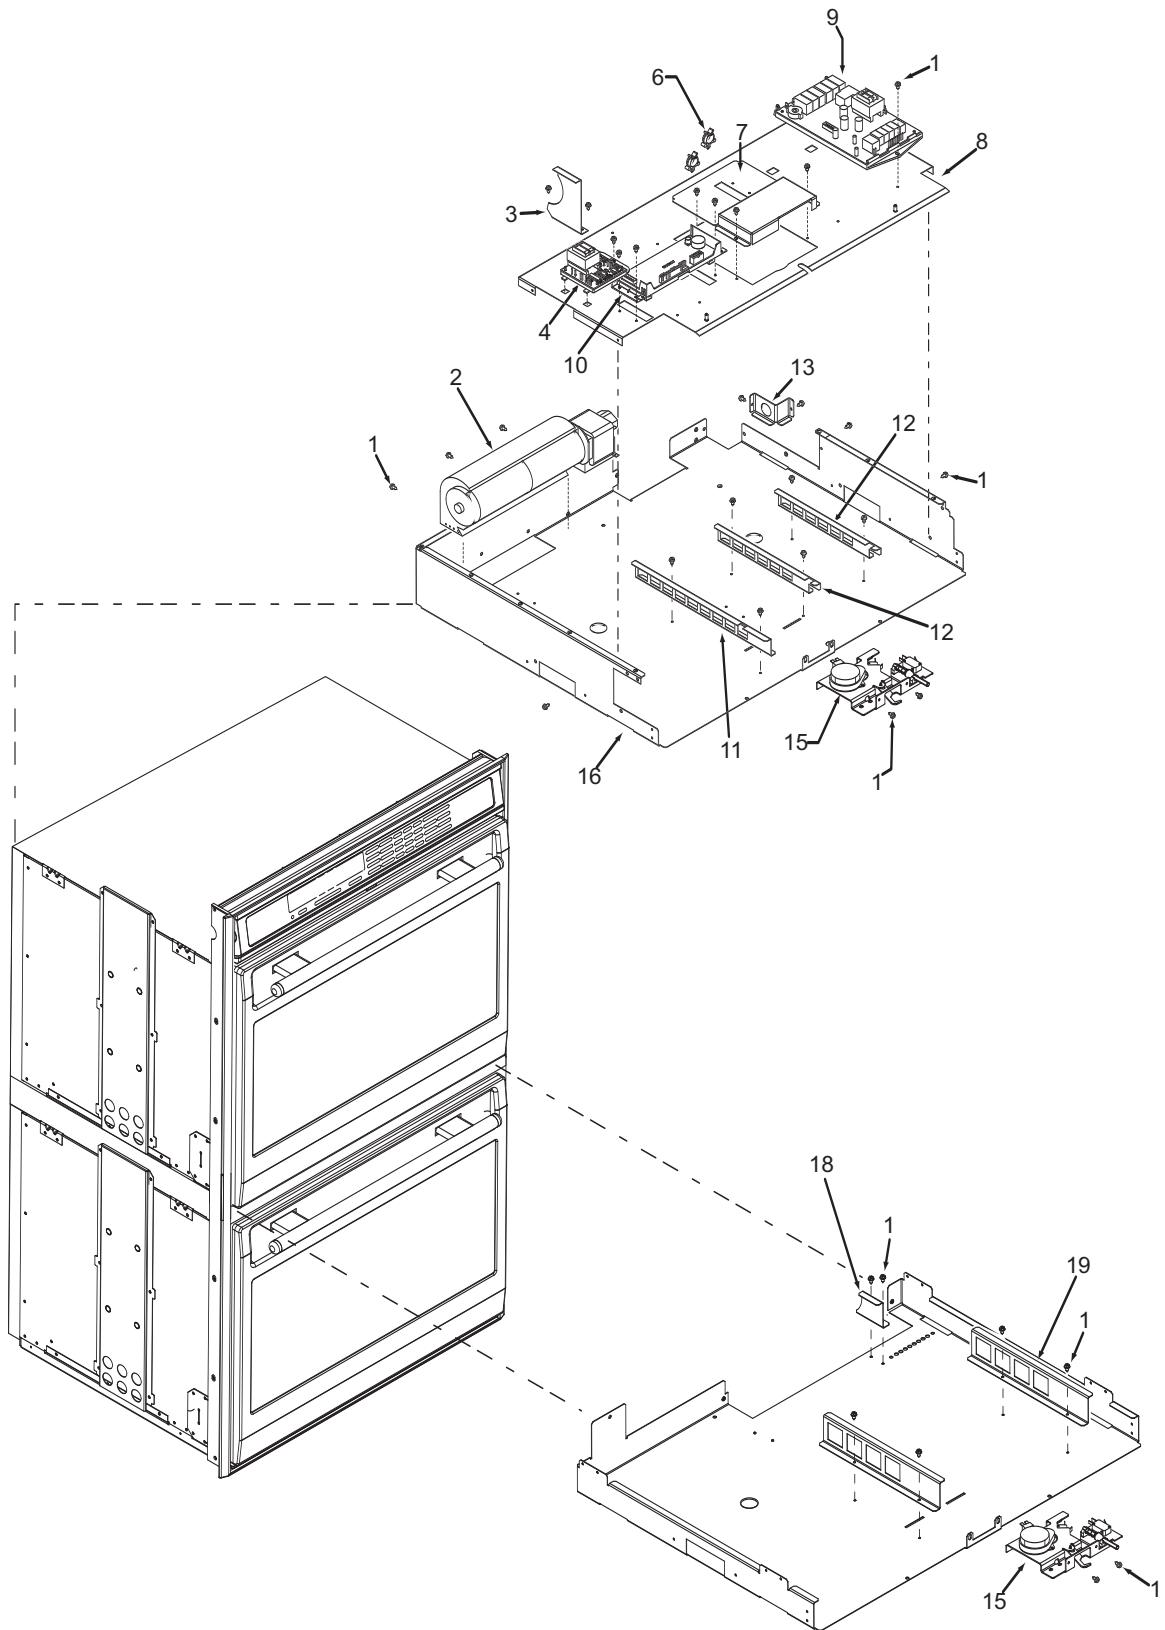

**30" Oven Modules Parts List
Single and Double Oven**

**36" Oven Modules Parts List
Single Oven**

<u>Ref #</u>	<u>Part #</u>	<u>Description</u>
1	801542	Screw, 8-18x3/8"
2	800381	Fan, Cooling, Upper
3	808579	Bracket, Air Diverter Top
4	801363	Control Board, Stepper Motor
6	801912	Strain Relief, Plastic
7	800385	Cover, Latch
8	803356	Plate, Mounting Hardware
9	807053	Board, Relay"
10	812454	Controller, Oven, Single, 30"
	812456	Controller, Oven, Single, 30" International
	812455	Controller, Oven, Double, 30"
	812457	Controller, Oven, Double, 30" International
11	808583	Bracket-Z, Latch, Top Oven
12	808586	Bracket, Support, Top Module
13	808581	Bracket, Cord, Power
15	800263	Latch, Motorized
16	807542	Pan, Module, 30"
17	N/A	
18	808588	Bracket, Air Diverter, DO
19	820129	Bracket-Z, Latch, Bottom Oven, DO

<u>Ref #</u>	<u>Part #</u>	<u>Description</u>
1	801542	Screw, 8-18x3/8"
2	800381	Fan, Cooling, Upper
3	801224	Bracket, Air Diverter Top
4	801363	Control Board, Stepper Motor
5	800950	Transformer, Light
6	801912	Strain Relief, Plastic
7	800385	Cover, Latch
8	803356	Plate, Mounting Hardware
9	807053	Board, Relay
10	813873	Oven controller, Single 36"
	813874	Oven controller, Single 36" International
11	820130	Bracket-Z, Latch
12	808586	Bracket, Support, Top Module
13	808581	Bracket, Cord, Power
14	804554	Switch, Thermostat, 36"
15	800263	Latch, Motorized
16	807543	Pan, Module, 36"

Not Shown

809449	Cable, Relay to Controller, 28"
809450	Cable, Relay to Controller, 21"
801714	Power Cord Conduit, Single
812348	Power Cord Conduit, Double

**Oven Modules Exploded View
Single and Double Oven**