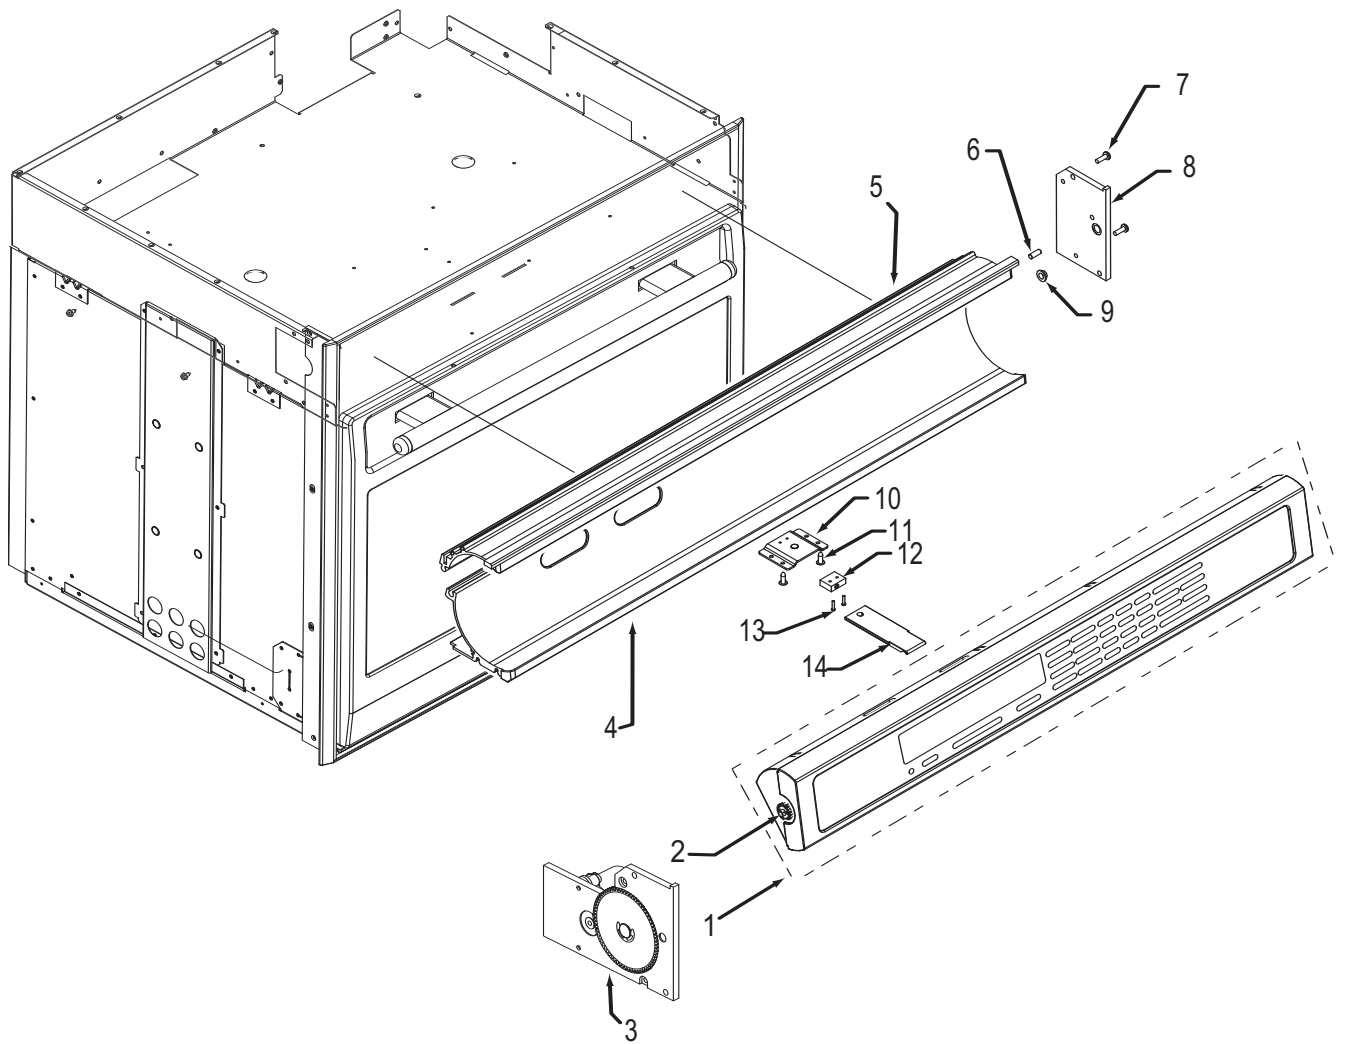

**Oven Control Panel Parts List
Single and Double Oven**

<u>Ref #</u>	<u>Part #</u>	<u>Description</u>
1	805081	Control Head, 30, Sngl, Sst
	811231	Control Head, Sngl, SS 30, SVCE (Rohs, Intl Only)
	805104	Control Head, 30, Dbl, Sst
	812068	Control Head, Dbl, SS 30, SVCE (Rohs, Intl Only)
	805106	Control Head, 30, Sngl, Plt
	811232	Control Head, Sngl, Plt 30, SVCE (Rohs, Intl Only)
	805107	Control Head, 30, Dbl, Plt
	811229	Control Head, Dbl, Plt 30, SVCE (Rohs, Intl Only)
	805109	Control Head, 30, Sngl, Blk
	811233	Control Head, Sngl, Blk 30, SVCE (Rohs, Intl Only)
	805110	Control Head, 30, Dbl, Blk
	811230	Control Head, Dbl, Blk 30, SVCE (Rohs, Intl Only)
2	805178	Wall Oven Display Pinion Rpl. Pkg.
3	809725	Motor, Drive Assy., Sst
	809727	Motor, Drive Assy., Plt
	809726	Motor, Drive Assy., Blk
4	801231	C-Channel Bottom, 30", Sst
	801738	C-Channel Bottom, 30", Plt
	801740	C-Channel Bottom, 30", Blk
5	801230	C-Channel Top, 30", Sst
	801737	C-Channel Top, 30", Plt
	801739	C-Channel Top, 30", Blk
6	802964	Pin, Stop, Control Panel
7	801538	Screw, 8-32x1/2"
8	802791	Mtg, Control Panel, Rt SS
	801555	Mtg, Control Panel, Rt Black
	801556	Mtg, Control Panel, Rt Plat.
9	803484	Bearing, Flange, Control Panel
10	801920	Bracket, Switch, Control Panel
11	801549	Screw, 8-18x1/2"
12	809116	Switch, Actuation, Control Panel
13	801677	Screw, 2-56x3/8"
14	800704	Plunger, Control Display

**36" Oven Control Panel Parts List
Single Oven**

<u>Ref #</u>	<u>Part #</u>	<u>Description</u>
1	805105	Control Head, 36, Sngl, Sst
	811234	Control Head, Sngl, Sst 36, SVCE (Rohs, Intl Only)
	805108	Control Head, 36, Sngl, Plt
	811235	Control Head, Sngl, Plt 36, SVCE (Rohs, Intl Only)
	805111	Control Head, 36, Sngl, Blk
	811236	Control Head, Sngl, Blk 36, SVCE (Rohs, Intl Only)
2	805178	Wall Oven Display Pinion Rpl. Pkg.
3	809725	Motor, Drive Assy., Sst
	809727	Motor, Drive Assy., Plt
	809726	Motor, Drive Assy., Blk
4	801525	C-Channel Bottom, 36", Sst
	801742	C-Channel Bottom, 36", Plt
	801744	C-Channel Bottom, 36", Blk
5	801526	C-Channel Top, 36", Sst
	801741	C-Channel Top, 36", Plt
	801743	C-Channel Top, 36", Blk
6	802964	Pin, Stop, Control Panel
7	801538	Screw, 8-32x1/2"
8	802791	Mtg, Control Panel, Rt SS
	801555	Mtg, Control Panel, Rt Black
	801556	Mtg, Control Panel, Rt Plat.
9	803484	Bearing, Flange, Control Panel
10	801920	Bracket, Switch, Control Panel
11	801549	Screw, 8-18x1/2"
12	809116	Switch, Actuation, Control Panel
13	801677	Screw, 2-56x3/8"
14	800704	Plunger, Stainless Steel

Not Shown

- 803319 Spring, Ribbon Cable, Short
- 803357 Mount, Cable-Tie, Adhesive

**Oven Control Panel Exploded View
Single and Double Oven**