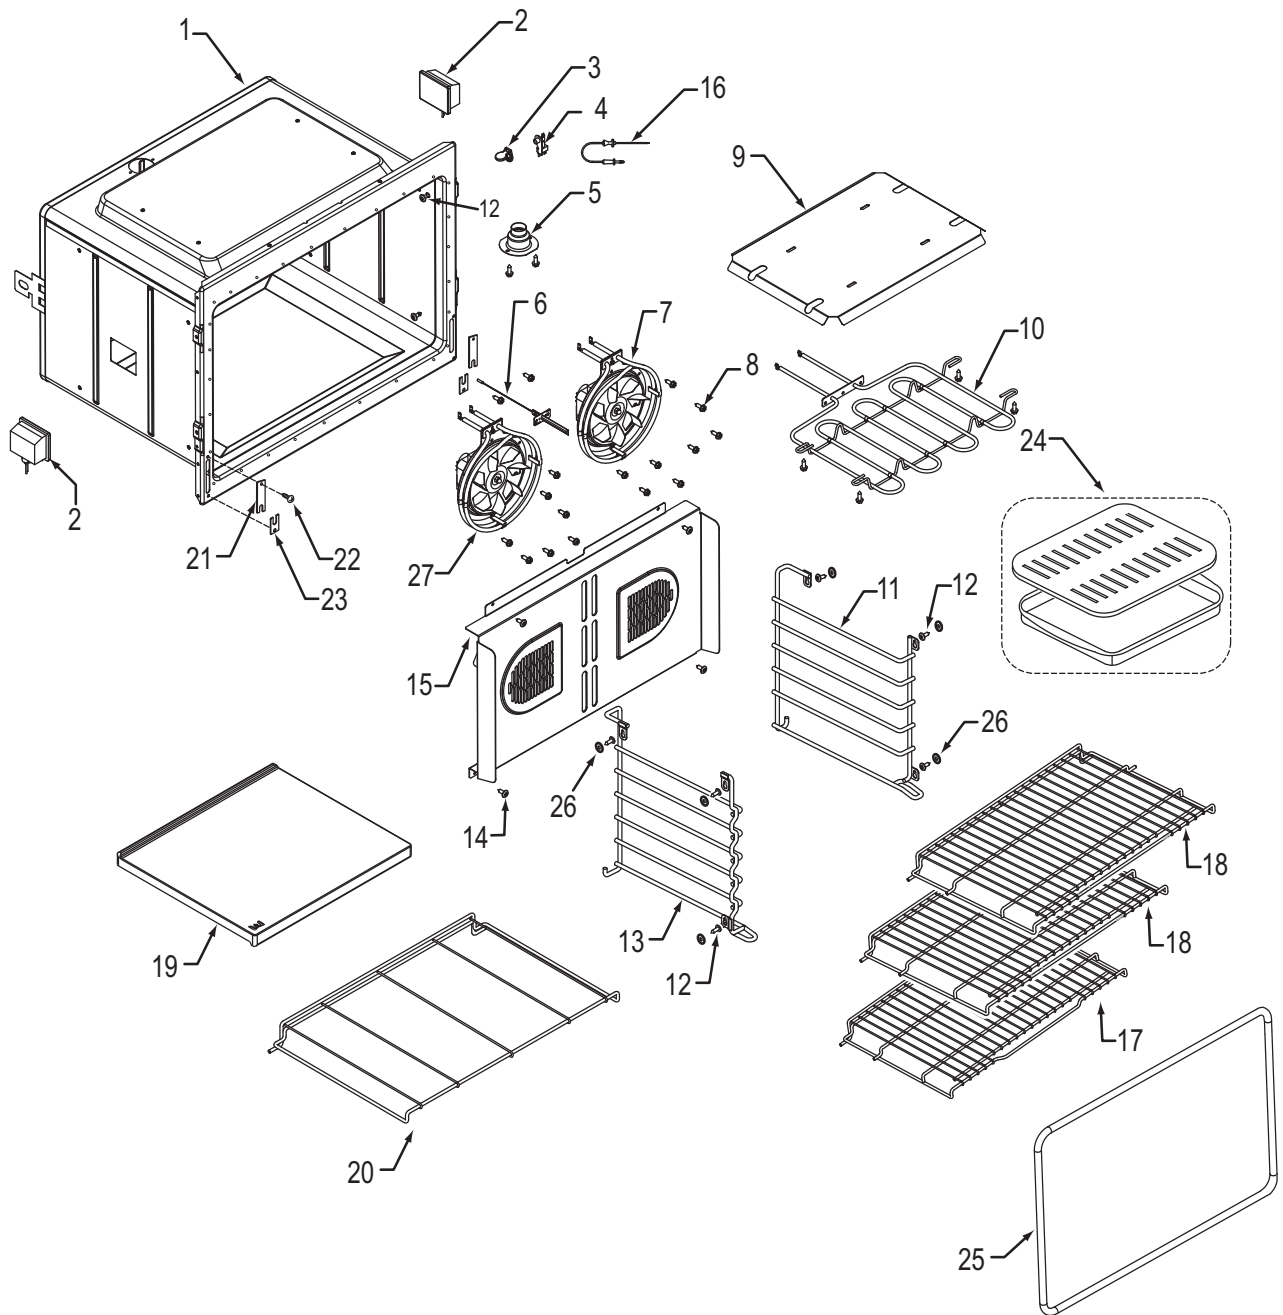

**30" Oven Cavity Parts List
Single and Double Oven**

<u>Ref #</u>	<u>Part #</u>	<u>Description</u>
1	N/A	Cavity, Oven (Contact Factory)
2	812453	Light, Oven
3	808638	Cover, Probe Switch
4	808639	Switch, Probe
5	808640	Catalyst, Smoke
6	808641	Sensor, Temperature
7	809820	Fan, Convection Assy., Cw
8	801544	Screw, 8-32x1/2"
9	808642	Pan, Broil Element
10	808643	Element, Broil, 30"
11	808648	Guide, Rack, Right
12	811453	Screw, Shoulder, 8-18
13	808647	Guide, Rack, Left
14	802704	Screw, 8-32x1/2 Lo Profile
15	808650	Convection Baffle Assembly, 30"
16	808652	Probe, Temperature
17	808653	Rack, Oven 30"
18	808654	Rack, Oven Flat 30"
19	808656	Stone, Pizza
20	808657	Rack, Pizza Stone, 30"
21	803373	Clip, Retainer Hinge
22	802929	Screw 6-20X5/8 PH TRS HD T-AB, Black
23	803323	Cover, Plate
24	804712	Accessory Pkg Broiler Pan Set
25	808659	Gasket, Cavity, 30"
26	808649	Mica Washer w/o Adhesive
27	809818	Fan, Convection Assy., Ccw

**36" Oven Cavity Parts List
Single Oven**

<u>Ref #</u>	<u>Part #</u>	<u>Description</u>
1	N/A	Cavity, Oven (Contact Factory)
2	812453	Light, Oven
3	808638	Cover, Probe Switch
4	808639	Switch, Probe
5	808640	Catalyst, Smoke
6	808641	Sensor, Temperature
7	809820	Fan, Convection Assy., Cw
8	801544	Screw, 8-32x1/2"
9	808642	Deflector, Pan Broil
10	808643	Element, Broil, 36"
11	806518	Guide, Rack, Right
12	806523	Screw, Shoulder, 8-18
13	806517	Guide, Rack, Left
14	802704	Screw, 8-32x1/2 Lo Profile
15	802900	Convection Baffle Assembly, 36"
16	808652	Probe, Temperature
17	802989	Rack, Oven 36"
18	803063	Rack, Oven Flat 36"
19	808656	Stone, Pizza
20	800736	Rack, Pizza Stone, 36"
21	803373	Clip, Retainer Hinge
22	802929	Screw 6-20X5/8 PH TRS HD T-AB, Black
23	803323	Cover, Plate
24	804712	Accessory Pkg Broiler Pan Set
25	806928	Gasket, Cavity, 36"
26	808649	Mica Washer w/o Adhesive
27	809818	Fan, Convection Assy., Ccw

Not Shown

812452	Light Bulb
808655	Pizza Peel
808651	Hard Fiber Flat Washer

**Oven Cavity Exploded View
Single and Double Oven**