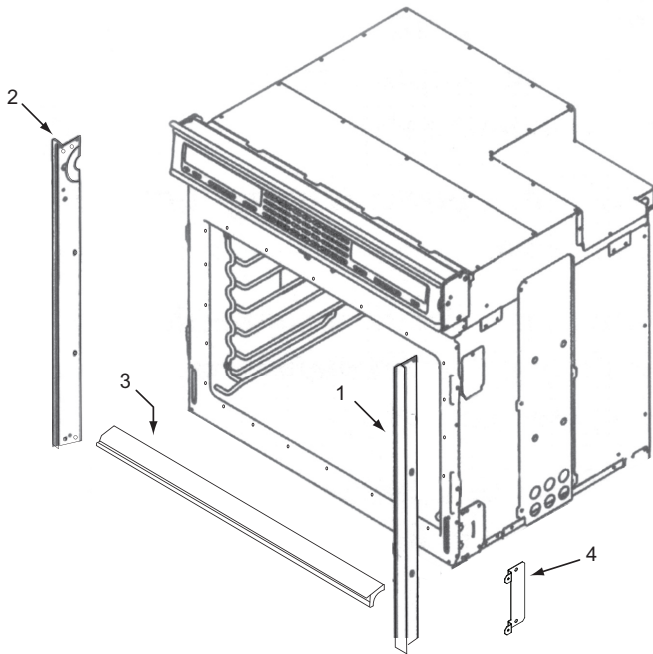

Trim Exploded View

<u>Model #</u>	<u>Ref#</u>	<u>Part #</u>	<u>Description</u>
SO30F/S	1	800706	Extrusion, Side, Right
	2	800707	Extrusion, Side, Left
	3	805115	Extrusion, Bottom
SO36U/S	1	813876	Extrusion, Side, Right
	2	813875	Extrusion, Side, Left
	3	802731	Extrusion, Bottom
SO30U/B	1	800525	Extrusion, Side, Right
	2	800524	Extrusion, Side, Left
	3	805175	Extrusion, Bottom
SO36U/B	1	813878	Extrusion, Side, Right
	2	813877	Extrusion, Side, Left
	3	802743	Extrusion, Bottom
SO36	4	811218	Bracket, Trim Support

Not Shown

808629 Washer, .25 x .625, Fiber

<u>Model #</u>	<u>Ref#</u>	<u>Part #</u>	<u>Description</u>
DO30F/S	1	800389	Extrusion, Side, Right
	2	800390	Extrusion, Side, Left
	3	803720	Extrusion, Middle,
	4	805115	Extrusion, Bottom
DO30U/S	1	800389	Extrusion, Side, Right
	2	800390	Extrusion, Side, Left
	2	803966	Extrusion, Side, Left
	4	805115	Extrusion, Bottom
SO30U/P	1	800518	Extrusion, Side, Right
	2	800519	Extrusion, Side, Left
	4	805174	Extrusion, Bottom
SO36U/P	1	813880	Extrusion, Side, Right
	2	813879	Extrusion, Side, Left
	4	802744	Extrusion, Bottom
DO30U/P	1	805186	Extrusion, Side, Right
	2	805185	Extrusion, Side, Left
	3	805184	Extrusion, Middle
	4	805174	Extrusion, Bottom
DO30U/B	1	805183	Extrusion, Side, Right
	2	805182	Extrusion, Side, Left
	3	805181	Extrusion, Middle
	3	805175	Extrusion, Bottom