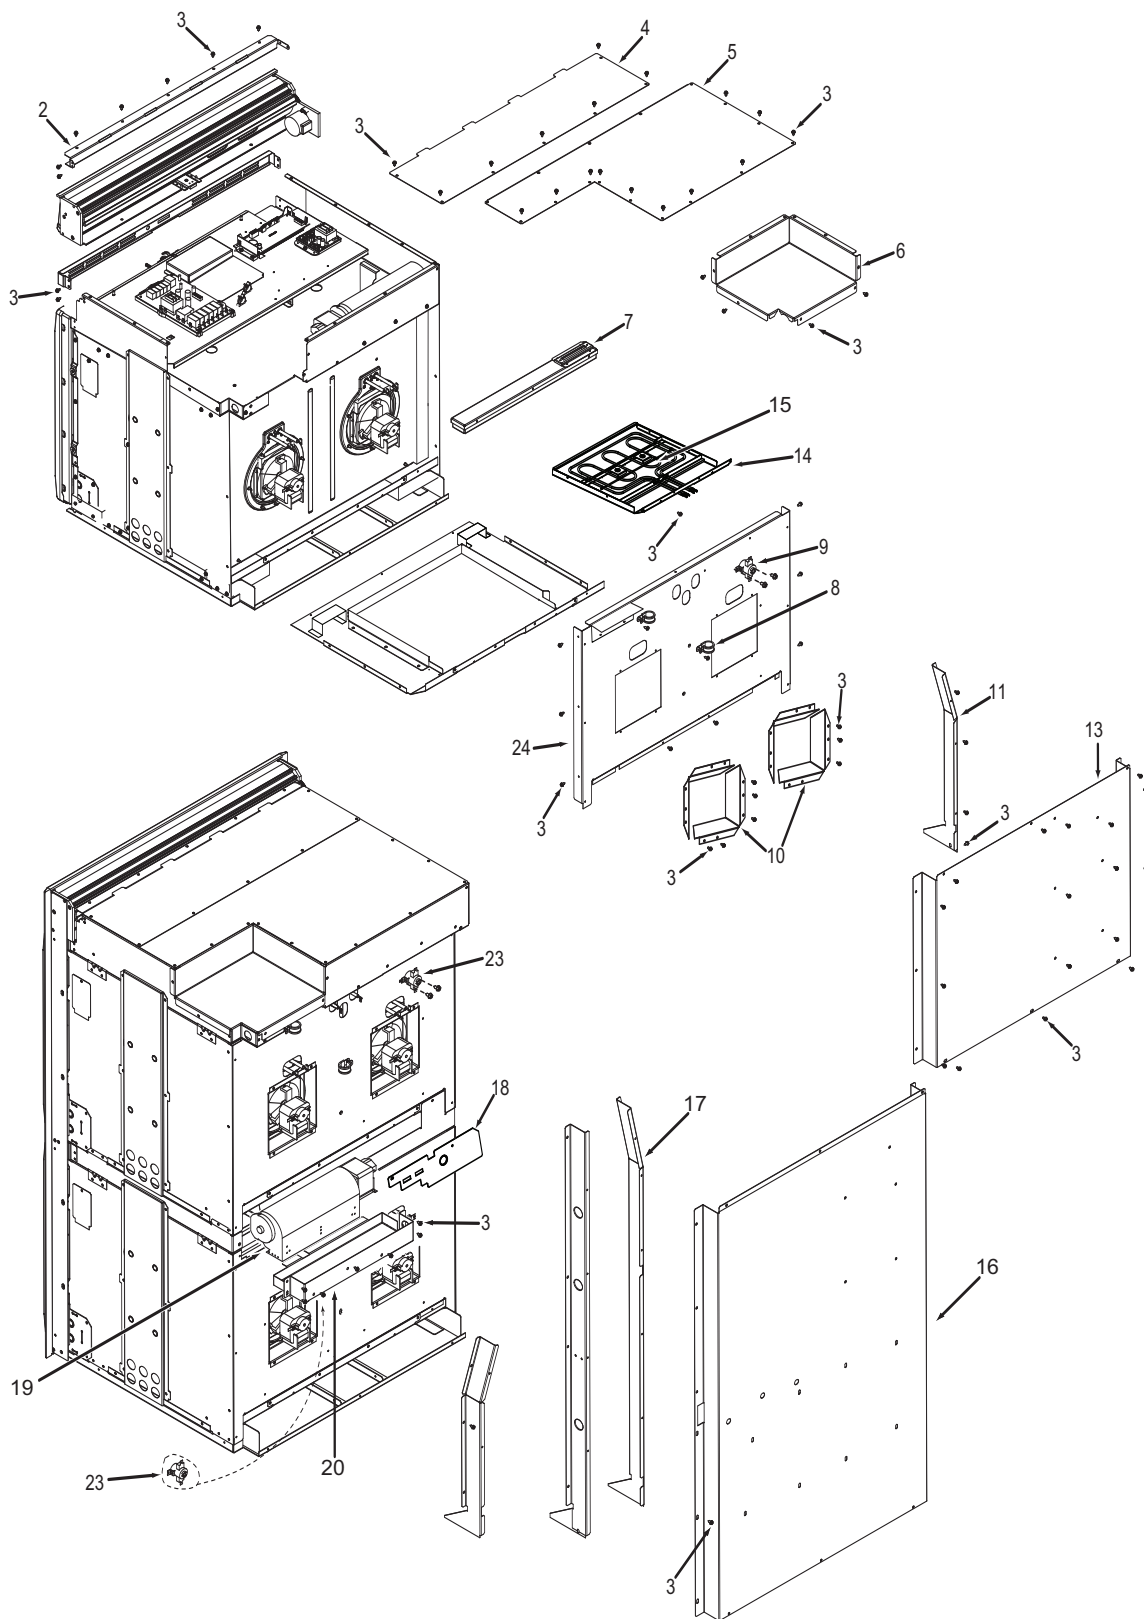

**Oven Door Exploded View
Single and Double Oven**

**30" Back View Parts List
Single and Double Oven**

<u>Ref #</u>	<u>Part #</u>	<u>Description</u>
1	N/A	
2	800382	Stiffener, Top Module
3	801542	Screw, 8-18x3/8"
4	808602	Panel, Upper, Front
5	808603	Cover, Rear, Top Module
6	808604	Cover, Small, Top Module
7	808660	Catalyst, Sub Assembly
8	808607	Strain Relief, Metal
9	811669	Switch, Thermostat
10	808607	Convection Fan Shrd, Wall Oven
11	808609	Channel, Divider, Side Exhaust
12	803074	Channel, Divider, Air, Single
13	808610	Panel, Back, Single Oven
14	808626	Bake, Pan Assembly
15	808605	Element, Bake
16	808617	Panel, Back, Double Oven
17	808614	Channel, Divider Side, Exhaust, Lrg
18	812438	Cover, Back Panel, Small
19	801143	Fan, Cooling, Lower
20	808612	Cover, Fan, Cooling
21	N/A	
23	811669	Switch, Thermostat
24	807974	Panel, Back, Top Insulation

**36" Back View Parts List
Single Oven**

<u>Ref #</u>	<u>Part #</u>	<u>Description</u>
1	801536	Face Plate, Venting, Upper, 36"
2	801582	Stiffener, Top Module, 36"
3	801542	Screw, 8-18x3/8"
4	801478	Panel, Top Module, Front, 36"
5	801331	Cover, Large, 36"
6	801803	Cover, Small, Top Module, 36"
7	808660	Catalyst, Sub Assembly
8	808607	Strain Relief, Metal, 36"
9	804554	Switch, Thermostat, 36" Single
10	808607	Convection Fan Shrd, Wall Oven
11	803334	Channel, Exhaust, 36"
12	803327	Channel, Cooling, 36"
13	801506	Panel, Cover, Back, 36"
14	802700*	Bake, Pan Sub Assembly, 36"
15	800360*	Element, Bake, 36"

Not Shown

803503	Plate, Vent Middle
812458	Wire Harness, Double Main
812459	Wire Harness, Single Main

* See Bake Pan Assembly exploded view page 14.

**Oven Back Exploded View
Single and Double Oven**

**30" Side and Base View Parts List
Single and Double Oven**