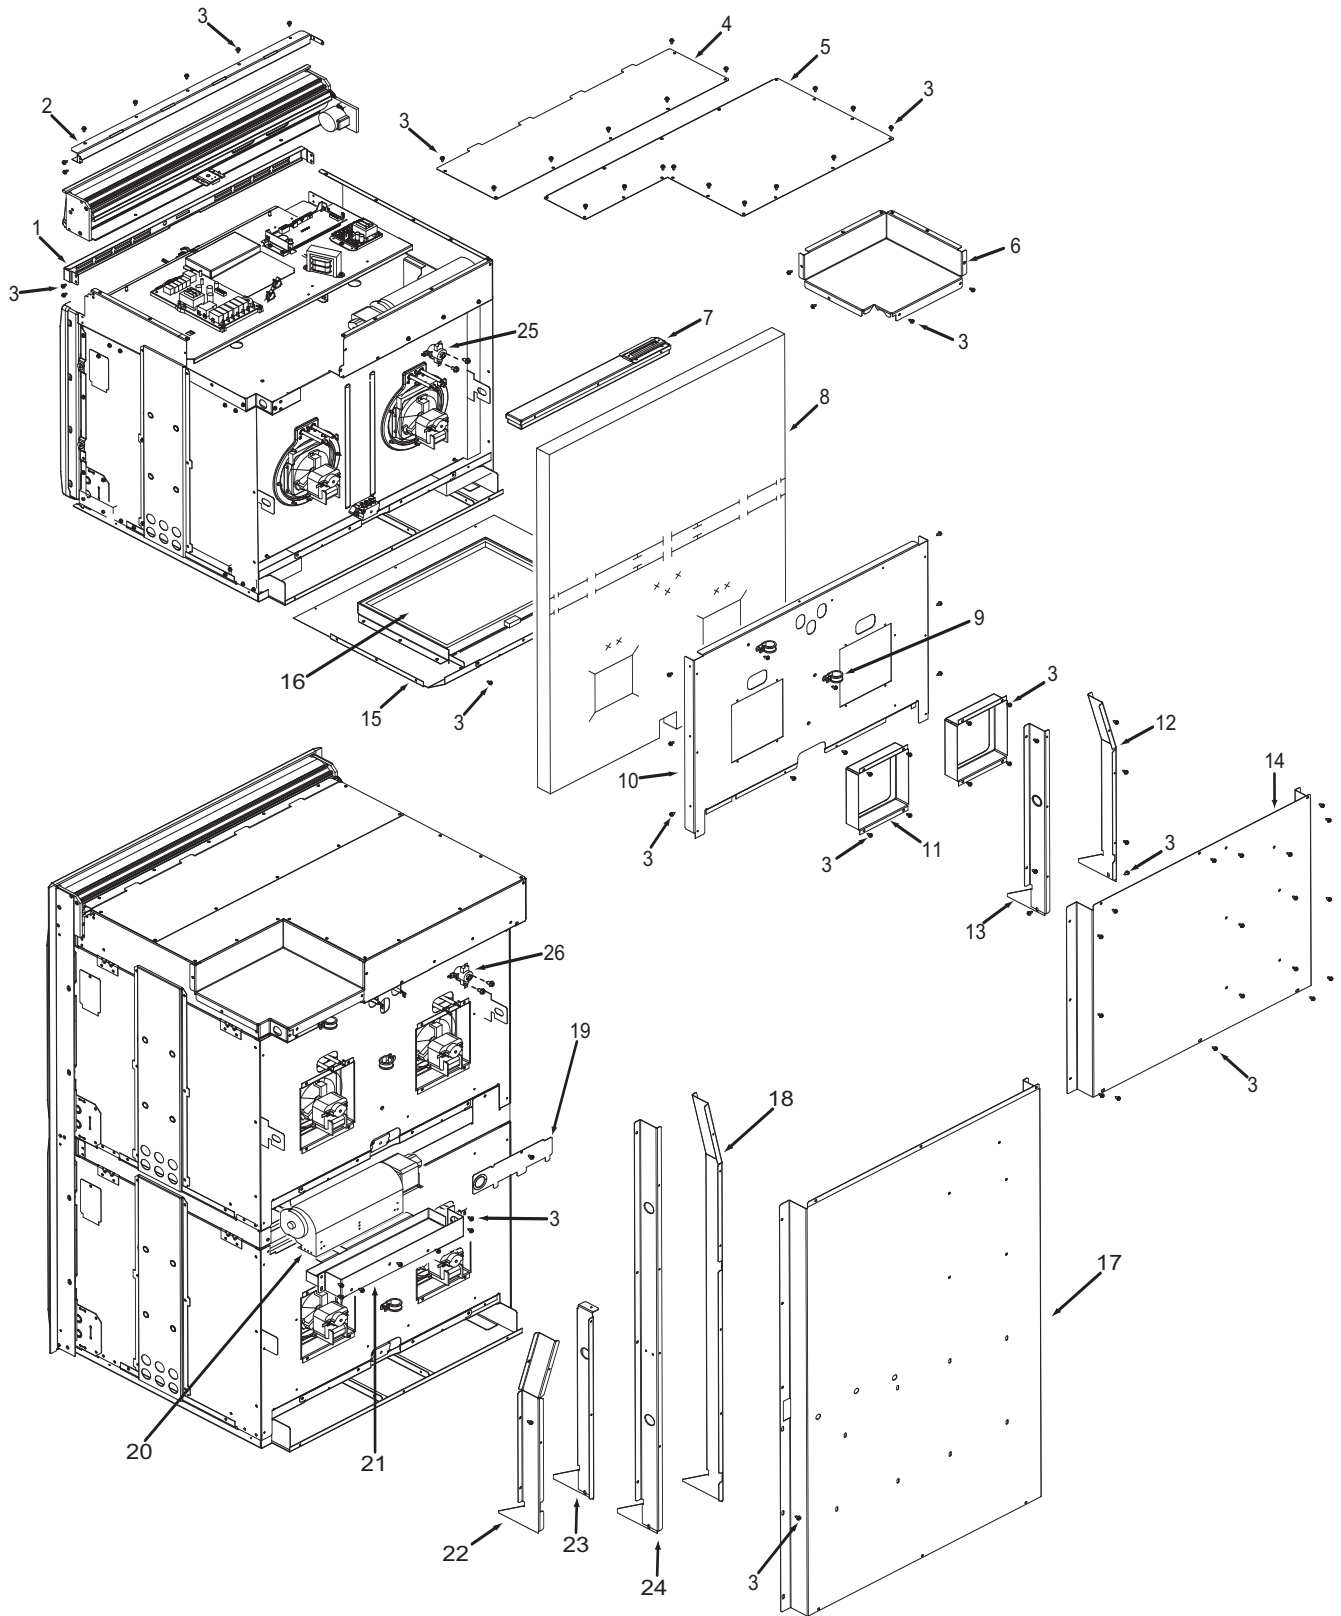

**Not Shown**

801241 Plate, Vent Middle

**36" Back View Parts List  
Single Oven**

<u>Ref #</u>	<u>Part #</u>	<u>Description</u>
1	801536	Face Plate, Venting, Upper, 36"
2	801582	Stiffener, Top Module, 36"
3	801542	Screw, 8-18x3/8"
4	801478	Panel, Top Module, Front, 36"
5	801331	Cover, Large, 36"
6	801803	Cover, Small, Top Module, 36"
7	801700	Catalyst, Sub Assembly
8	805979	Insulation, Cavity, Top, 36"
	805980	Insulation, Cavity, Back, 36"
9	801913	Strain Relief, Metal, 36"
10	803329	Panel, Insulation, Back, 36"
11	802918	Panel, Inner, Back, 36"
12	803334	Channel, Exhaust, 36"
13	803327	Channel, Cooling, 36"
14	801506	Panel, Cover, Back, 36"
15	802700*	Bake, Pan Sub Assembly, 36"
16	800360*	Element, Bake, 36"

\* See Bake Pan Assembly exploded view page 14.

**Oven Back Exploded View  
Single and Double Oven**

**30" Side and Base View Parts List  
Single and Double Oven**

<u>Ref #</u>	<u>Part #</u>	<u>Description</u>
1	820125	Channel, Upper Venting
2	800890	Cover, Temperature Probe
3	801721	Enclosure, Rt Side 30"
4	801475	Bracket, Hold Down
5	801530	Insulation, Light
6	800926	Hinge, Pocket
7	806612	Insulation, Cavity, Hinge
8	800364	Stiffener, U-Wrap
9	806608	Insulation, Cavity, Right Side
10	808422	Base, Assembly Single
	804541	Base, Assembly, Double
11	806609	Insulation, Cavity, Left Side
12	801720	Enclosure, Left Side, 30"