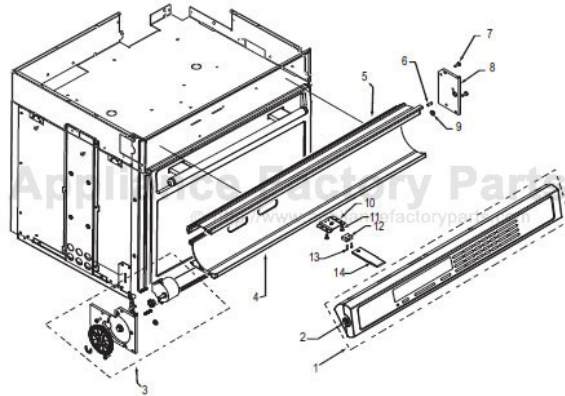

[Find Your Wolf Electric Range Parts - Select From 82 Models](#)

----- Manual continues below -----