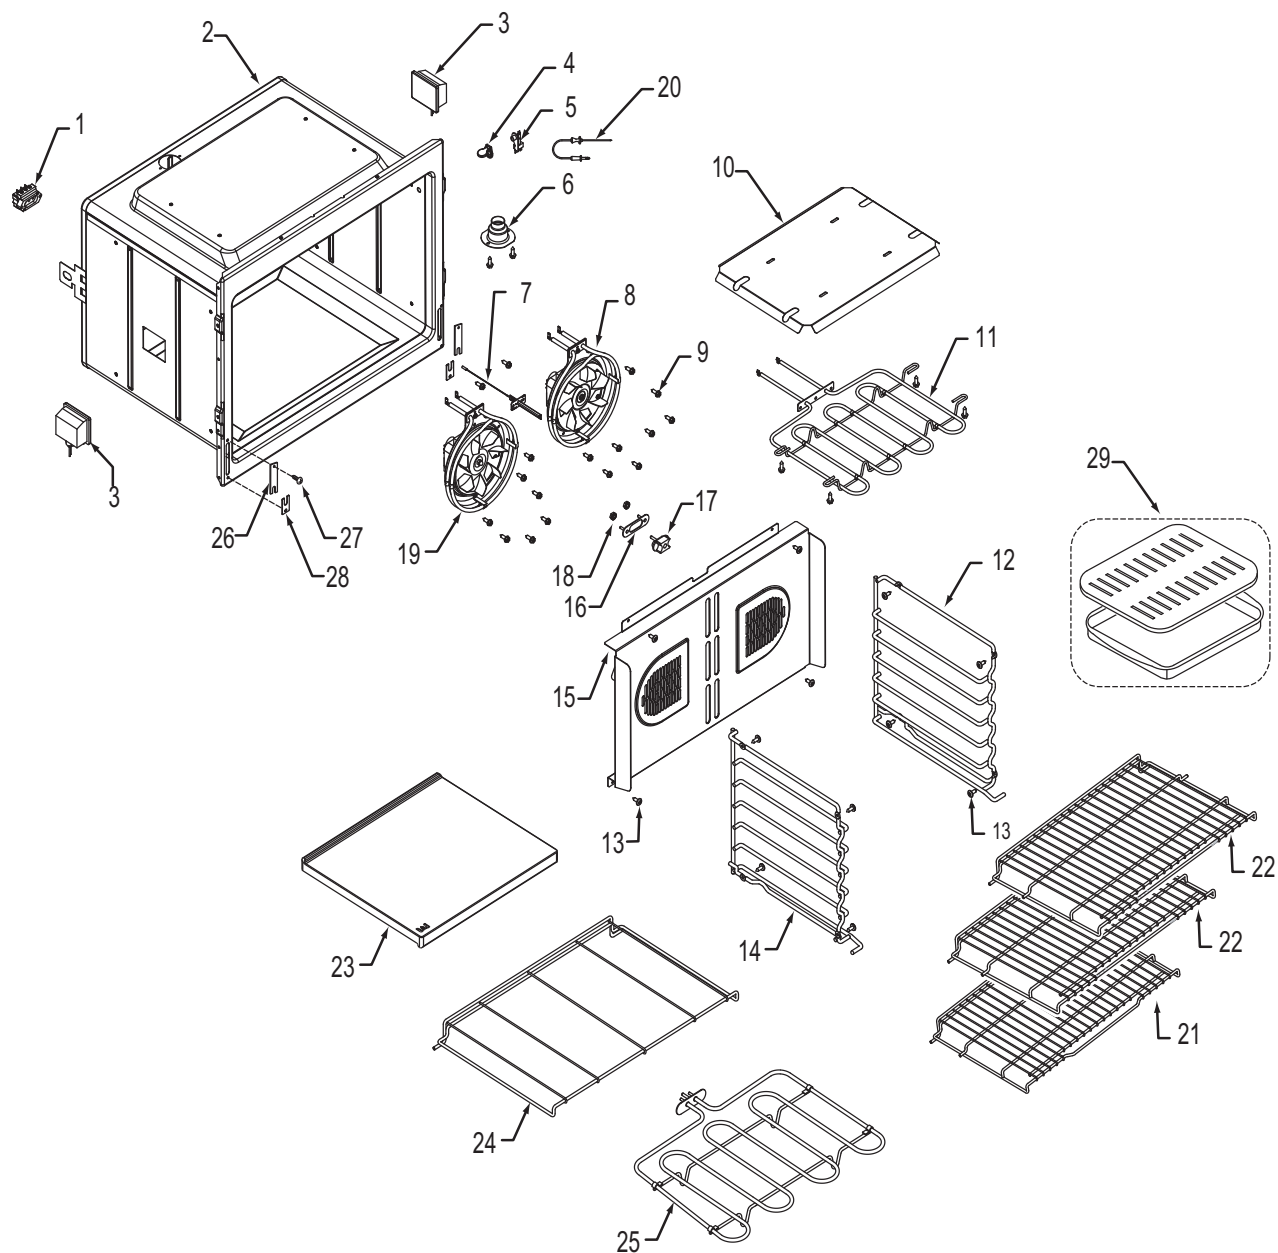

**30" Oven Cavity Parts List
Single and Double Oven**

<u>Ref #</u>	<u>Part #</u>	<u>Description</u>
1	803140	Receptacle, Pizza Element
2	N/A	Cavity, Oven (Contact Factory)
3	800307	Light, Oven
4	800943	Cover, Probe Switch
5	800942	Switch, Probe
6	800304	Catalyst, Smoke
7	809982	Sensor, Temperature
8	800701	Fan, Convection Assy., Cw
9	801544	Screw, 8-32x1/2"
10	801122	Pan, Broil Element
11	808643	Element, Broil, 30"
12	800368	Guide, Rack, Right
13	802704	Screw, 8-32x1/2 Lo Profile
14	801141	Guide, Rack, Left
15	802898	Convection Baffle Assembly, 30"
16	801417	Plate, Retainer
17	803141	Receptacle, Plug, Ceramic
18	801049	Nut, 8-32 Keps
19	809818	Fan, Convection Assy., Ccw
20	808652	Probe, Temperature
21	802988	Rack, Oven 30"
22	803062	Rack, Oven Flat 30"
23	803859	Stone, Pizza
24	800735	Rack, Pizza Stone, 30"
25	800717	Element, Pizza 3500 Watt 230V
26	803373	Clip, Retainer Hinge
27	802929	Screw 6-20X5/8 PH TRS HD T-AB, Black
28	803323	Cover, Plate
29	804712	Accessory Pkg Broiler Pan Set

**36" Oven Cavity Parts List
Single Oven**

<u>Ref #</u>	<u>Part #</u>	<u>Description</u>
1	803140	Receptacle, Pizza Element
2	N/A	Cavity, Oven (Contact Factory)
3	800307	Light, Oven
4	800493	Cover, Probe Switch
5	800942	Switch, Probe
6	800304	Catalyst, Smoke
7	809982	Sensor, Temperature
8	800701	Fan, Convection Assy., Cw
9	801544	Screw, 8-32x1/2"
10	801616	Deflector, Pan Broil
11	801615	Element, Broil, 36"
12	800734	Guide, Rack, Right
13	802704	Screw, 8-32x1/2 Lo Profile
14	801142	Guide, Rack, Left
15	802900	Convection Baffle Assembly, 36"
16	801417	Plate, Retainer
17	803141	Receptacle, Plug, Ceramic
18	801049	Nut, 8-32 Keps
19	809818	Fan, Convection Assy., Ccw
20	808652	Probe, Temperature
21	802989	Rack, Oven 36"
22	803063	Rack, Oven Flat 36"
23	803859	Stone, Pizza
24	800736	Rack, Pizza Stone, 36"
25	800717	Element, Pizza 3500 Watt 230V
26	803373	Clip, Retainer Hinge
27	802929	Screw 6-20X5/8 PH TRS HD T-AB, Black
28	803323	Cover, Plate
29	804712	Accessory Pkg Broiler Pan Set

Not Shown

803816	Light Bulb
801949	Pizza Peel
801554	Hard Fiber Flat Washer

**Oven Cavity Exploded View
Single and Double Oven**