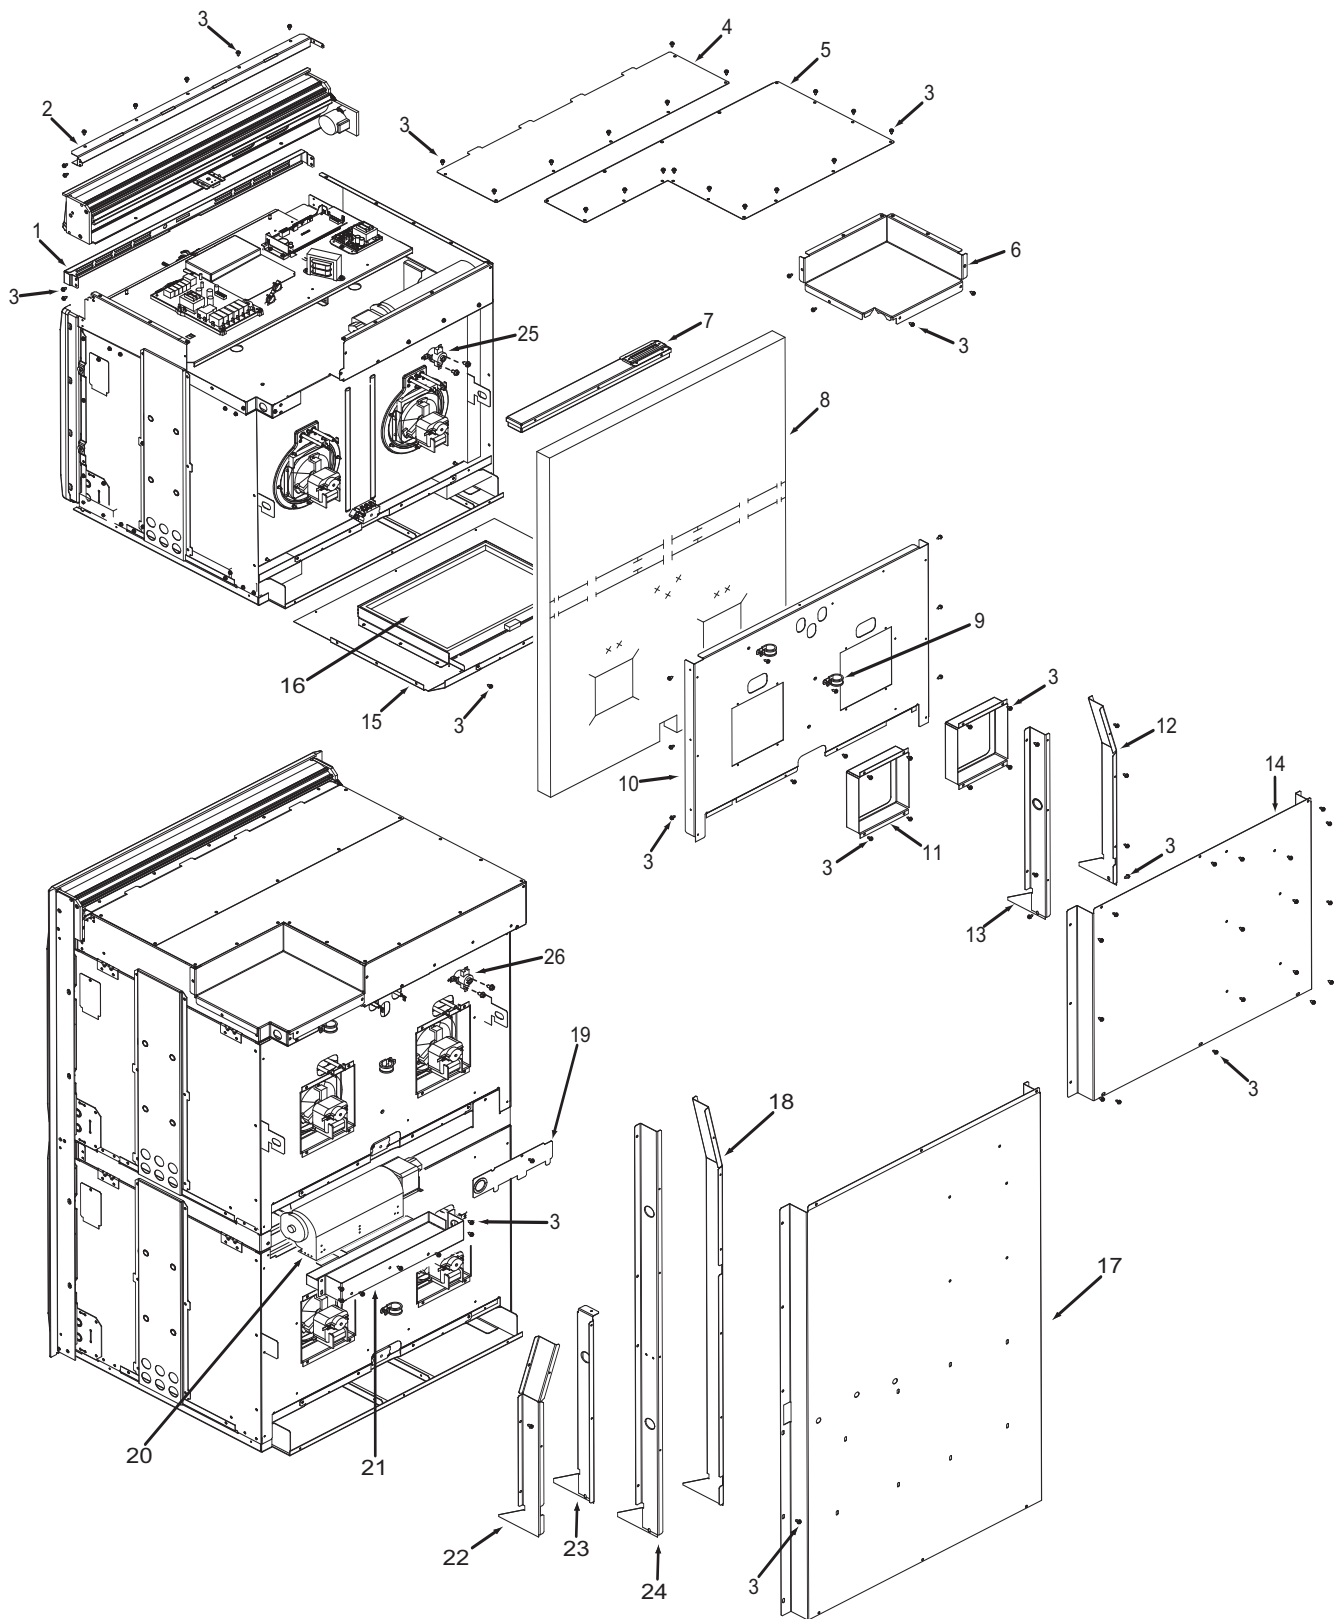

Not Shown

801241 Plate, Vent Middle

**36" Back View Parts List
Single Oven**

<u>Ref #</u>	<u>Part #</u>	<u>Description</u>
1	801536	Face Plate, Venting, Upper, 36"
2	801582	Stiffener, Top Module, 36"
3	801542	Screw, 8-18x3/8"
4	801478	Panel, Top Module, Front, 36"
5	801331	Cover, Large, 36"
6	801803	Cover, Small, Top Module, 36"
7	801700	Catalyst, Sub Assembly
8	805979	Insulation, Cavity, Top, 36"
	805980	Insulation, Cavity, Back, 36"
9	801913	Strain Relief, Metal, 36"
10	803329	Panel, Insulation, Back, 36"
11	802918	Panel, Inner, Back, 36"
12	803334	Channel, Exhaust, 36"
13	803327	Channel, Cooling, 36"
14	801506	Panel, Cover, Back, 36"
15	802700*	Bake, Pan Sub Assembly, 36"
16	800360*	Element, Bake, 36"

* See Bake Pan Assembly exploded view page 14.

**Oven Back Exploded View
Single and Double Oven**

**30" Side and Base View Parts List
Single and Double Oven**

<u>Ref #</u>	<u>Part #</u>	<u>Description</u>
1	820125	Channel, Upper Venting
2	800890	Cover, Temperature Probe
3	801721	Enclosure, Rt Side 30"
4	801475	Bracket, Hold Down
5	801530	Insulation, Light
6	800926	Hinge, Pocket
7	806612	Insulation, Cavity, Hinge
8	800364	Stiffener, U-Wrap
9	806608	Insulation, Cavity, Right Side
10	808422	Base, Assembly Single
	804541	Base, Assembly, Double
11	806609	Insulation, Cavity, Left Side
12	801720	Enclosure, Left Side, 30"