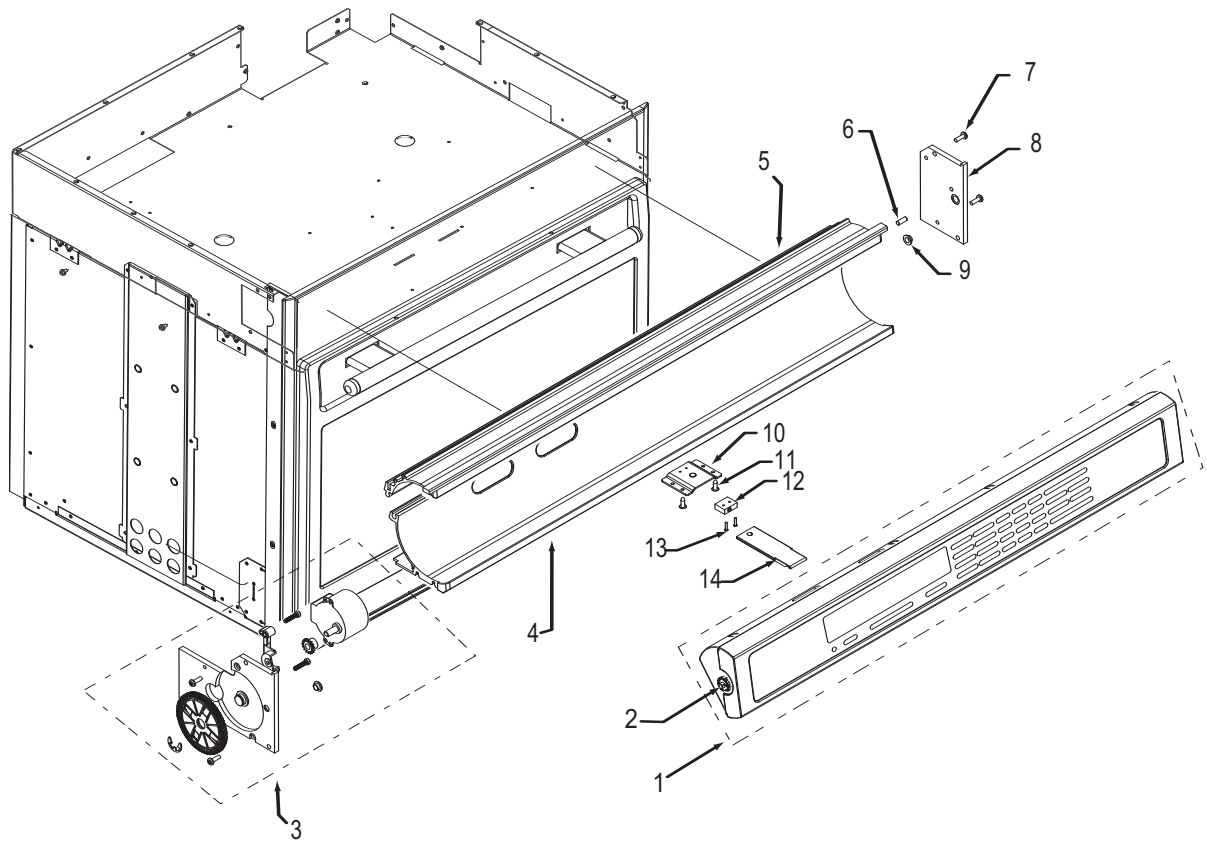

**30" Oven Control Panel Parts List
Single and Double Oven**

<u>Ref #</u>	<u>Part #</u>	<u>Description</u>
1	805081	Control Head, 30, Sngl, Sst
	805104	Control Head, 30, Dbl, Sst
	805106	Control Head, 30, Sngl, Plt
	805107	Control Head, 30, Dbl, Plt
	805109	Control Head, 30, Sngl, Blk
	805110	Control Head, 30, Dbl, Blk
2	805178	Wall Oven Display Pinion Rpl. Pkg.
3	809725	Motor, Drive Assy., Sst
	809727	Motor, Drive Assy., Plt
	809726	Motor, Drive Assy., Blk
4	801231	C-Channel Bottom, 30", Sst
	801738	C-Channel Bottom, 30", Plt
	801740	C-Channel Bottom, 30", Blk
5	801230	C-Channel Top, 30", Sst
	801737	C-Channel Top, 30", Plt
	801739	C-Channel Top, 30", Blk
6	802964	Pin, Stop, Control Panel
7	801538	Screw, 8-32x1/2"
8	802791	Mtg, Control Panel, Rt SS
	801555	Mtg, Control Panel, Rt Black
	801556	Mtg, Control Panel, Rt Plat.
9	803484	Bearing, Flange, Control Panel
10	801920	Bracket, Switch, Control Panel
11	801549	Screw, 8-18x1/2"
12	809116	Switch, Actuation, Control Panel
13	801677	Screw, 2-56x3/8"
14	800704	Plunger, Control Display

**36" Oven Control Panel Parts List
Single Oven**

<u>Ref #</u>	<u>Part #</u>	<u>Description</u>
1	805105	Control Head, 36, Sngl, Sst
	805108	Control Head, 36, Sngl, Plt
	805111	Control Head, 36, Sngl, Blk
2	805178	Wall Oven Display Pinion Rpl. Pkg.
3	809725	Motor, Drive Assy., Sst
	809727	Motor, Drive Assy., Plt
	808726	Motor, Drive Assy., Blk
4	801525	C-Channel Bottom, 36", Sst
	801742	C-Channel Bottom, 36", Plt
	801744	C-Channel Bottom, 36", Blk
5	801526	C-Channel Top, 36", Sst
	801741	C-Channel Top, 36", Plt
	801743	C-Channel Top, 36", Blk
6	802964	Pin, Stop, Control Panel
7	801538	Screw, 8-32x1/2"
8	802791	Mtg, Control Panel, Rt SS
	801555	Mtg, Control Panel, Rt Black
	801556	Mtg, Control Panel, Rt Plat.
9	803484	Bearing, Flange, Control Panel
10	801920	Bracket, Switch, Control Panel
11	801549	Screw, 8-18x1/2"
12	809116	Switch, Actuation, Control Panel
13	801677	Screw, 2-56x3/8"
14	800704	Plunger, Stainless Steel

Not Shown

803319	Spring, Ribbon Cable, Short
803357	Mount, Cable-Tie, Adhesive

Oven Control Panel Exploded View
Single and Double Oven