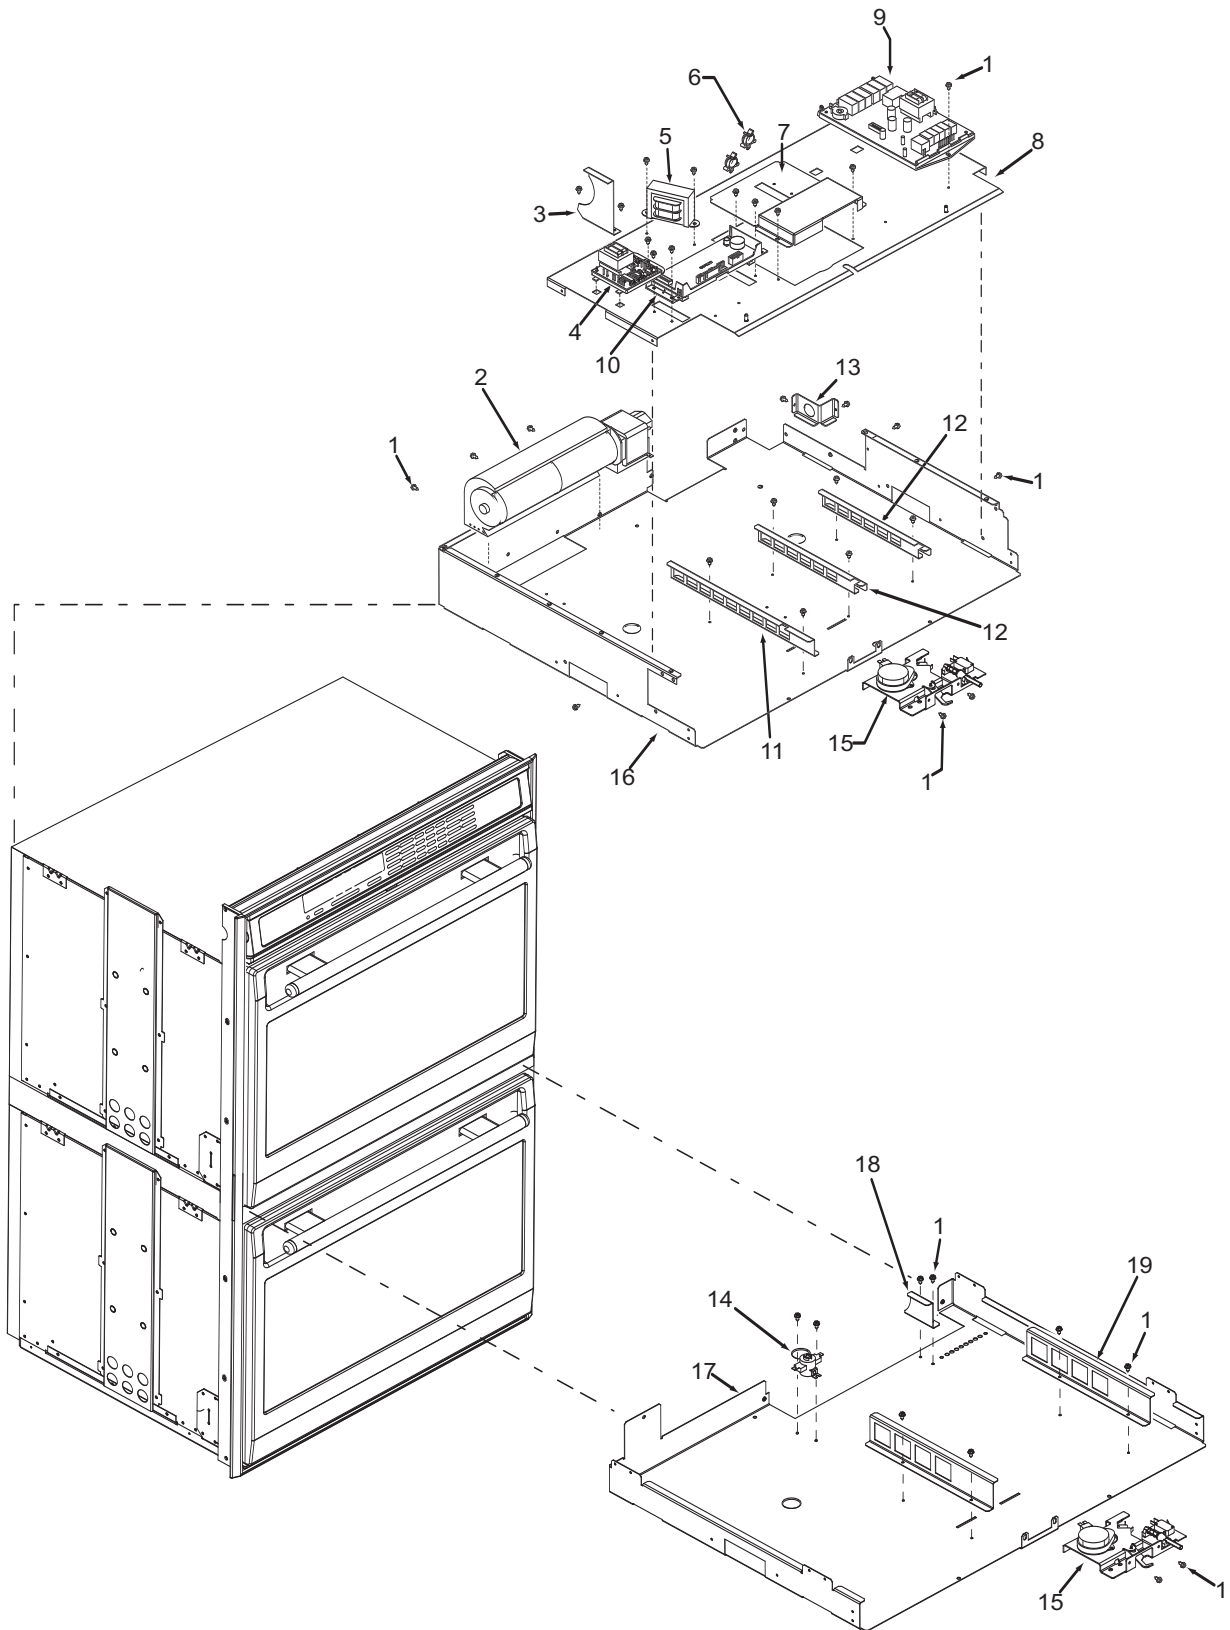

**30" Oven Modules Parts List
Single and Double Oven**

<u>Ref #</u>	<u>Part #</u>	<u>Description</u>
1	801542	Screw, 8-18x3/8"
2	800381	Fan, Cooling, Upper
3	801224	Bracket, Air Diverter Top
4	801363	Control Board, Stepper Motor
5	800950	Transformer, Light
6	801912	Strain Relief, Plastic
7	800385	Cover, Latch
8	803356	Plate, Mounting Hardware
9	806822	Board, Relay, 30"/36"
10	806551	Controller, Oven, Single, 30"
	806552	Controller, Oven, Double, 30"
11	820130	Bracket-Z, Latch, Top Oven
12	800383	Bracket, Support, Top Module
13	800375	Bracket, Cord, Power
14	804537	Thermal Cut Out (Lower)
15	800263	Latch, Motorized
16	807542	Pan, Module, 30"
17	800386	Pan, Middle, DO
18	801212	Bracket, Air Diverter, DO
19	820129	Bracket-Z, Latch, Bottom Oven, DO

**36" Oven Modules Parts List
Single Oven**

<u>Ref #</u>	<u>Part #</u>	<u>Description</u>
1	801542	Screw, 8-18x3/8"
2	800381	Fan, Cooling, Upper
3	801224	Bracket, Air Diverter Top
4	801363	Control Board, Stepper Motor
5	800950	Transformer, Light
6	801912	Strain Relief, Plastic
7	800385	Cover, Latch
8	803356	Plate, Mounting Hardware
9	806822	Board, Relay, 30"/36"
10	806560	Oven controller, Single 36"
11	820130	Bracket-Z, Latch
12	800383	Bracket, Support, Top Module
13	800375	Bracket, Cord, Power
14	804537	Thermal Cut Out
15	800263	Latch, Motorized
16	807543	Pan, Module, 36"

Not Shown

800714	Cable, Relay to Controller, 28"
809450	Cable, Relay to Controller, 21"
801714	Power Cord Conduit, Single
812348	Power Cord Conduit, Double

Oven Modules Exploded View
Single and Double Oven