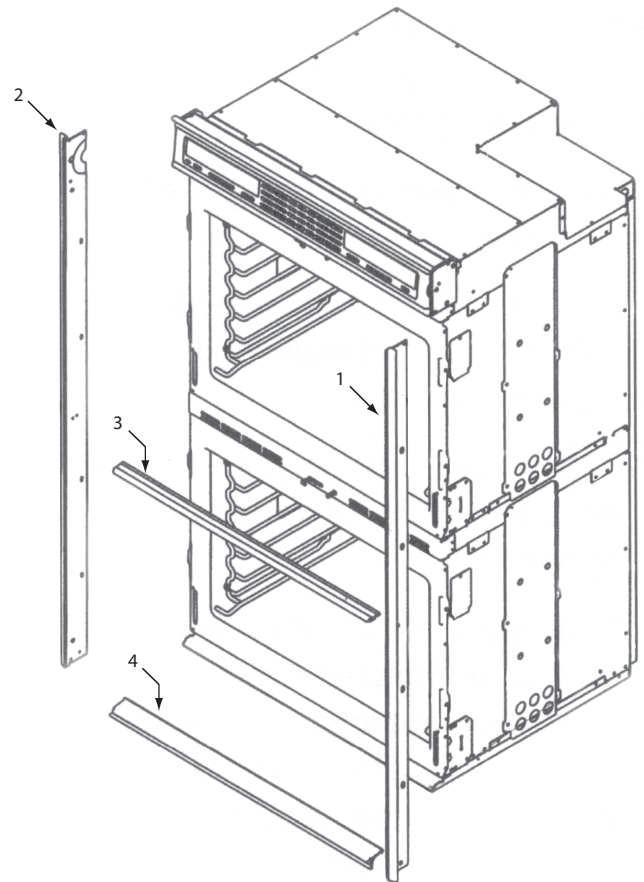

Trim Exploded View

<u>Model #</u>	<u>Ref#</u>	<u>Part #</u>	<u>Description</u>
SO30F/S	1	800706	Extrusion, Side, Right
	2	800707	Extrusion, Side, Left
	3	805115	Extrusion, Bottom
SO36U/S	1	800939	Extrusion, Side, Right
	2	800938	Extrusion, Side, Left
	3	802731	Extrusion, Bottom
SO30U/B	1	800525	Extrusion, Side, Right
	2	800524	Extrusion, Side, Left
	3	805175	Extrusion, Bottom
SO36U/B	1	802740	Extrusion, Side, Right
	2	802739	Extrusion, Side, Left
	3	802743	Extrusion, Bottom

<u>Model #</u>	<u>Ref#</u>	<u>Part #</u>	<u>Description</u>	
DO30F/S	1	800389	Extrusion, Side, Right	
	2	800390	Extrusion, Side, Left	
	3	802719	Extrusion, Middle	
	4	805115	Extrusion, Bottom	
DO30U/S	1	800389	Extrusion, Side, Right	
	2	800390	Extrusion, Side, Left	
	2	803966	Extrusion, Side, Left	
	4	805115	Extrusion, Bottom	
SO30U/P	1	800518	Extrusion, Side, Right	
	2	800519	Extrusion, Side, Left	
	4	805174	Extrusion, Bottom	
	SO36U/P	1	802742	Extrusion, Side, Right
2		802741	Extrusion, Side, Left	
4		802744	Extrusion, Bottom	
DO30U/P		1	805186	Extrusion, Side, Right
	2	805185	Extrusion, Side, Left	
	3	805184	Extrusion, Middle	
	4	805174	Extrusion, Bottom	
DO30U/B	1	805183	Extrusion, Side, Right	
	2	805182	Extrusion, Side, Left	
	3	805181	Extrusion, Middle	
	3	805175	Extrusion, Bottom