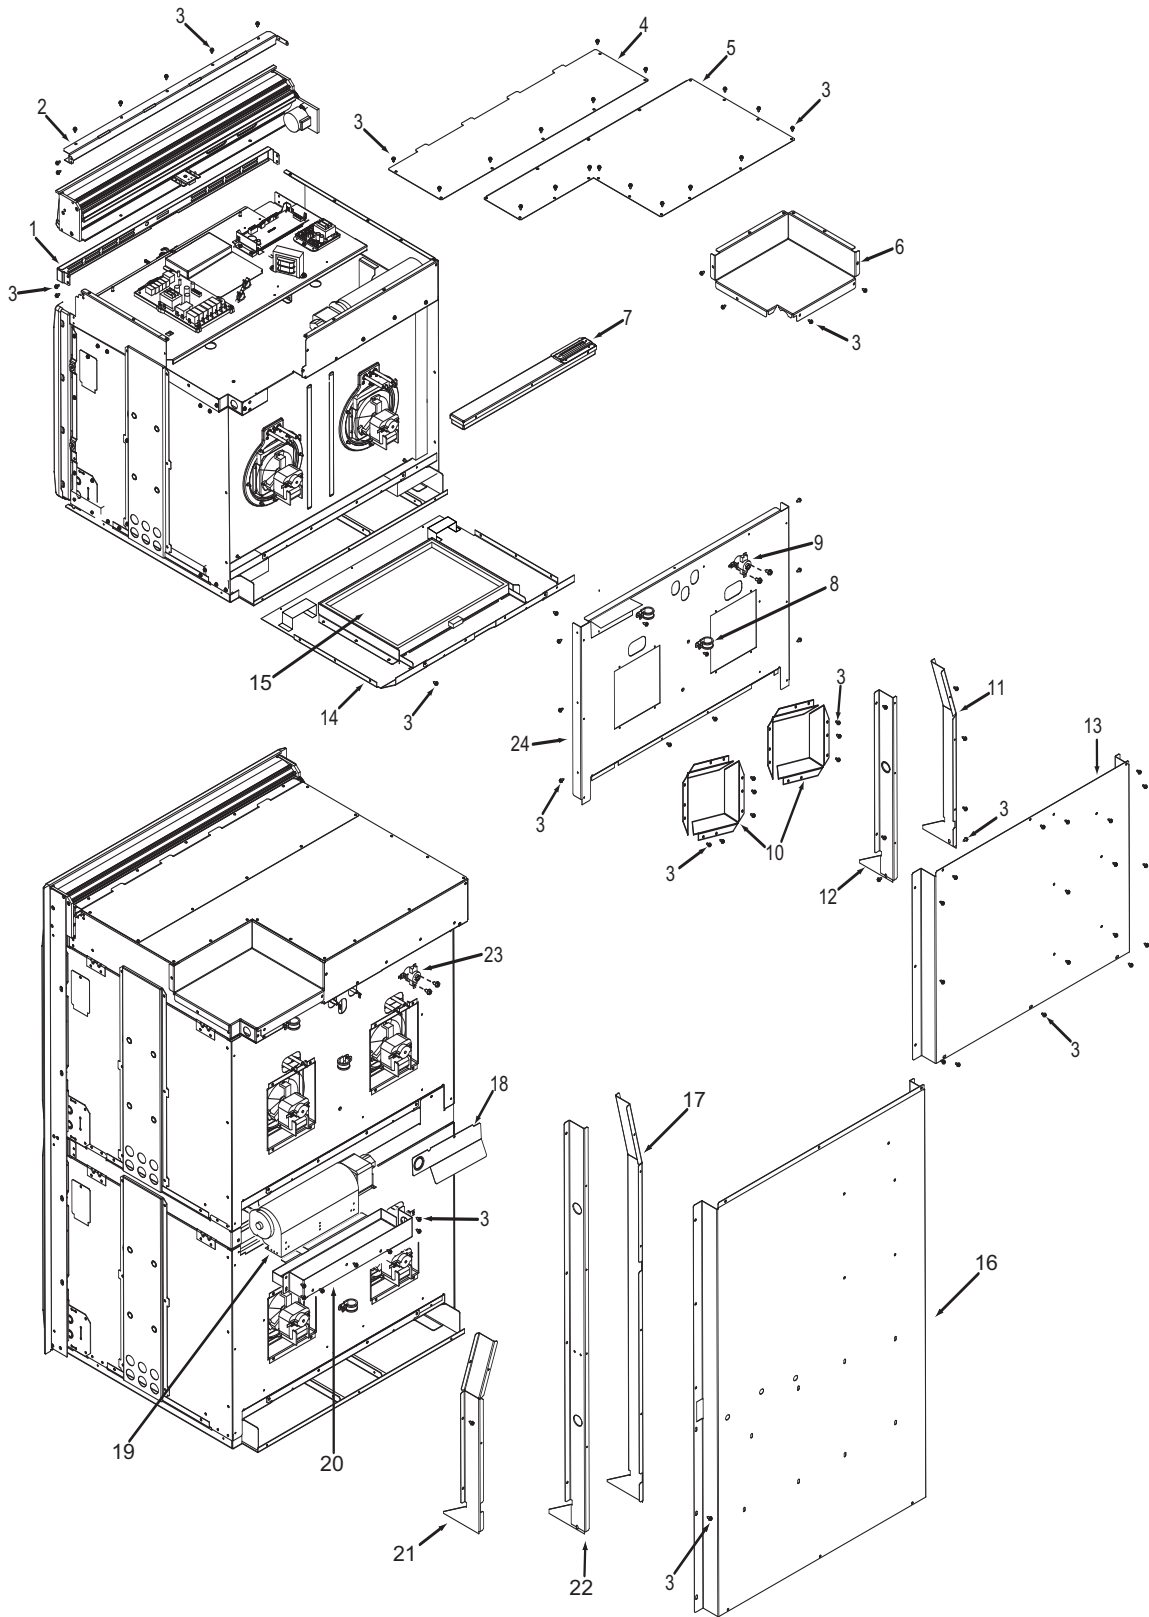

Not Shown

803503	Plate, Vent Middle
806761	Wire Harness, Double Main
806762	Wire Harness, Single Main

**36" Back View Parts List
Single Oven**

<u>Ref #</u>	<u>Part #</u>	<u>Description</u>
1	801536	Face Plate, Venting, Upper, 36"
2	801582	Stiffener, Top Module, 36"
3	801542	Screw, 8-18x3/8"
4	801478	Panel, Top Module, Front, 36"
5	801331	Cover, Large, 36"
6	801803	Cover, Small, Top Module, 36"
7	808660	Catalyst, Sub Assembly
8	808607	Strain Relief, Metal, 36"
9	804554	Switch, Thermostat, 36" Single
10	808607	Convection Fan Shrd, Wall Oven
11	803334	Channel, Exhaust, 36"
12	803327	Channel, Cooling, 36"
13	801506	Panel, Cover, Back, 36"
14	802700*	Bake, Pan Sub Assembly, 36"
15	800360*	Element, Bake, 36"

* See Bake Pan Assembly exploded view page 14.

**Oven Back Exploded View
Single and Double Oven**

**30" Side and Base View Parts List
Single and Double Oven**

<u>Ref #</u>	<u>Part #</u>	<u>Description</u>
1	820125	Channel, Upper Venting
2	800890	Cover, Temperature Probe
3	801721	Enclosure, Rt Side 30"
4	801475	Bracket, Hold Down
5	800926	Hinge, Pocket
6	800364	Stiffener, U-Wrap
7	808422	Base, Assembly Single
	804541	Base, Assembly, Double
8	801720	Enclosure, Left Side, 30"