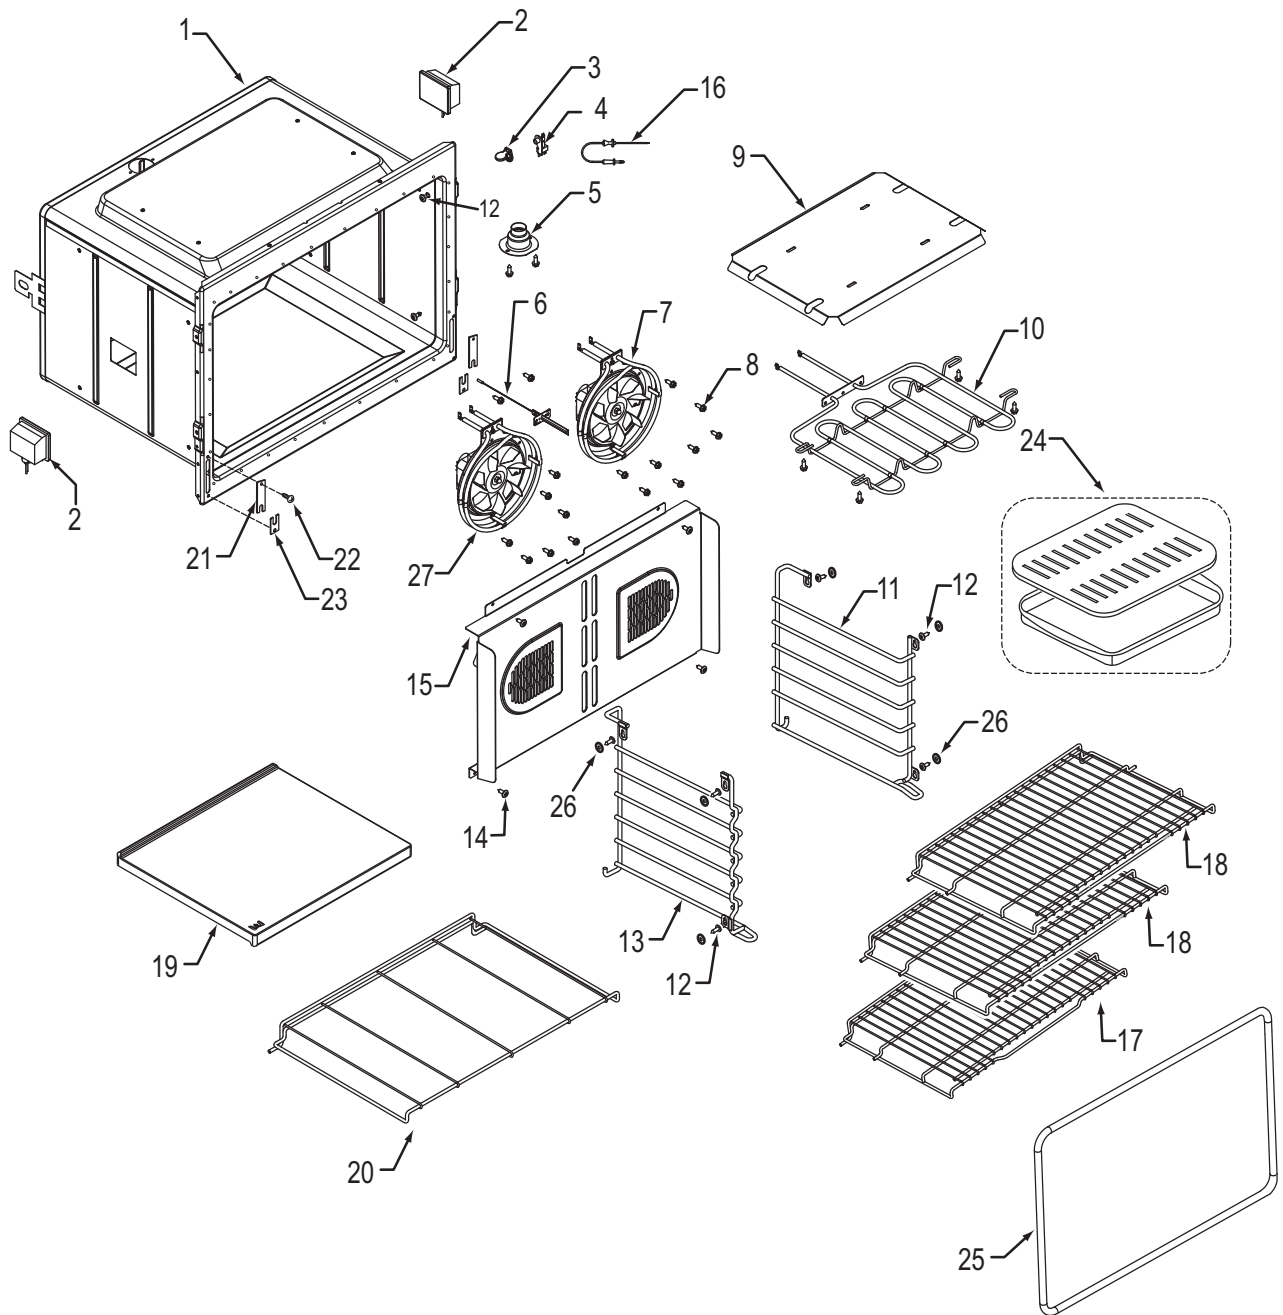

**30" Oven Cavity Parts List
Single and Double Oven**

<u>Ref #</u>	<u>Part #</u>	<u>Description</u>
1	N/A	Cavity, Oven (Contact Factory)
2	808636	Light, Oven
3	808638	Cover, Probe Switch
4	808639	Switch, Probe
5	808640	Catalyst, Smoke
6	809982	Sensor, Temperature
7	809820	Fan, Convection Assy., Cw
8	801544	Screw, 8-32x1/2"
9	808642	Pan, Broil Element
10	808643	Element, Broil, 30"
11	808648	Guide, Rack, Right
12	811453	Screw, Shoulder, 8-18
13	808647	Guide, Rack, Left
14	802704	Screw, 8-32x1/2 Lo Profile
15	808650	Convection Baffle Assembly, 30"
16	808652	Probe, Temperature
17	808653	Rack, Oven 30"
18	808654	Rack, Oven Flat 30"
19	808656	Stone, Pizza
20	808657	Rack, Pizza Stone, 30"
21	803373	Clip, Retainer Hinge
22	802929	Screw 6-20X5/8 PH TRS HD T-AB, Black
23	803323	Cover, Plate
24	804712	Accessory Pkg Broiler Pan Set
25	808659	Gasket, Cavity, 30"
26	808649	Mica Washer w/o Adhesive
27	809818	Fan, Convection Assy., Ccw

**36" Oven Cavity Parts List
Single Oven**

<u>Ref #</u>	<u>Part #</u>	<u>Description</u>
1	N/A	Cavity, Oven (Contact Factory)
2	808636	Light, Oven
3	808638	Cover, Probe Switch
4	808639	Switch, Probe
5	808640	Catalyst, Smoke
6	809982	Sensor, Temperature
7	809820	Fan, Convection Assy., Cw
8	801544	Screw, 8-32x1/2"
9	808642	Deflector, Pan Broil
10	808643	Element, Broil, 36"
11	806518	Guide, Rack, Right
12	806523	Screw, Shoulder, 8-18
13	806517	Guide, Rack, Left
14	802704	Screw, 8-32x1/2 Lo Profile
15	802900	Convection Baffle Assembly, 36"
16	808652	Probe, Temperature
17	802989	Rack, Oven 36"
18	803063	Rack, Oven Flat 36"
19	808656	Stone, Pizza
20	800736	Rack, Pizza Stone, 36"
21	803373	Clip, Retainer Hinge
22	802929	Screw 6-20X5/8 PH TRS HD T-AB, Black
23	803323	Cover, Plate
24	804712	Accessory Pkg Broiler Pan Set
25	806928	Gasket, Cavity, 36"
26	808649	Mica Washer w/o Adhesive
27	809818	Fan, Convection Assy., Ccw

Not Shown

- 808637 Light Bulb
- 808655 Pizza Peel
- 808651 Hard Fiber Flat Washer

**Oven Cavity Exploded View
Single and Double Oven**