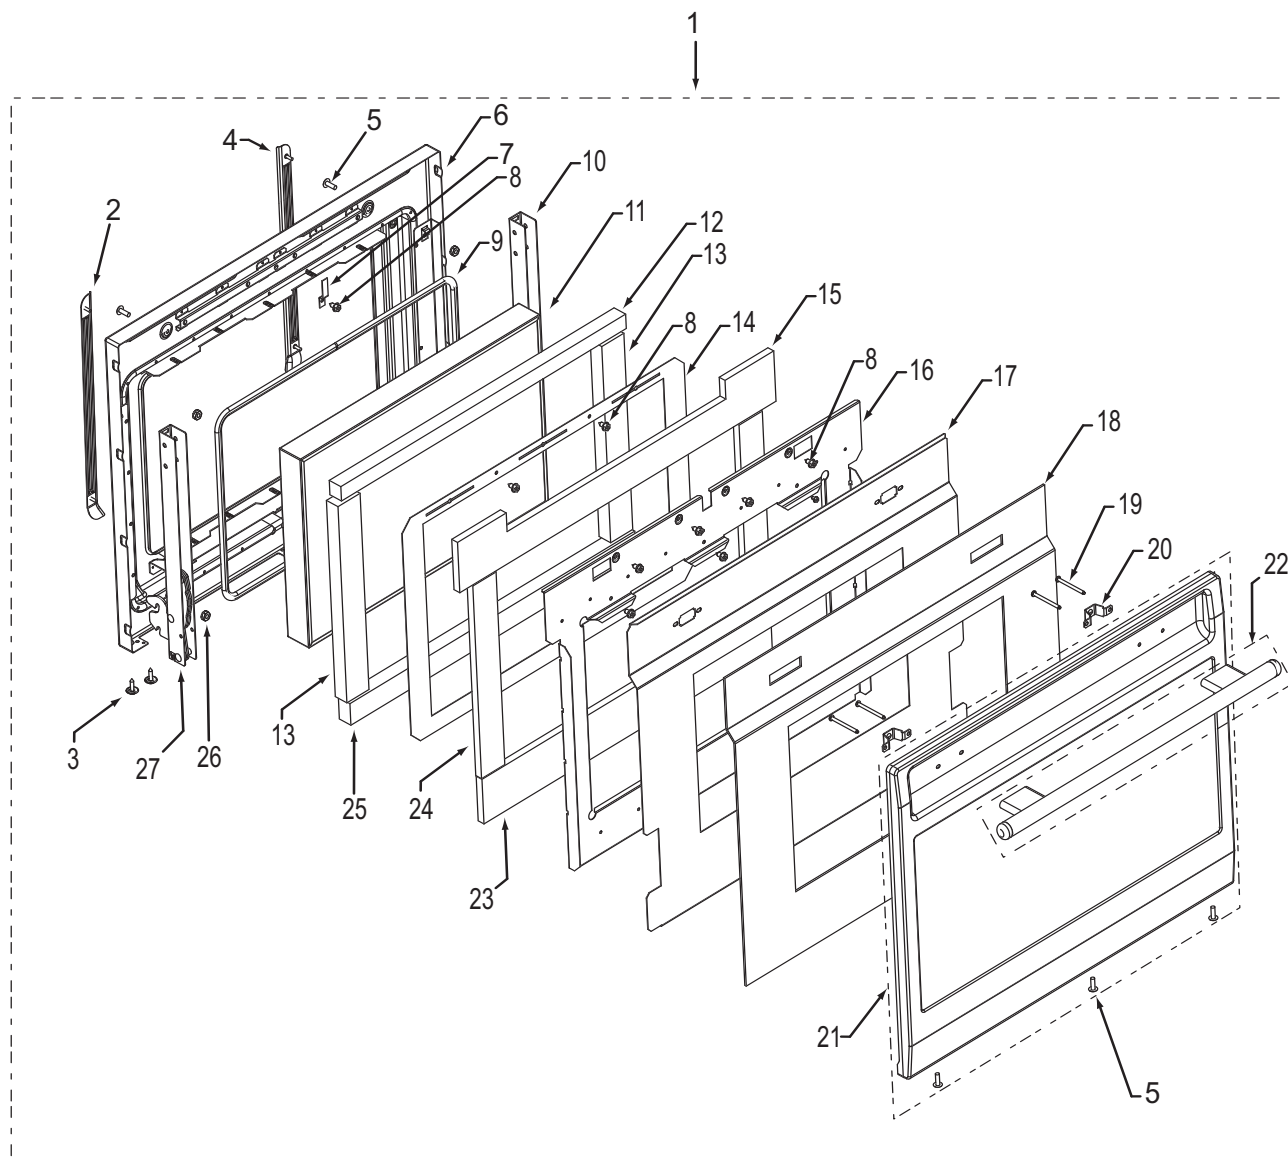

**30" Oven Door Parts List
Single and Double Oven**

<u>Ref #</u>	<u>Part #</u>	<u>Description</u>
1		*Special order, Call Factory Parts Department
2	800523	Left Door Rack Guide, 30", assy
3	802929	Sems Ph Hd Washer, 6-20x5/8
4	800522	Right Door Rack Guide, 30"
5	803379	Screw, 8-18x1/2"
6	809816	Weldment, Liner, Door 30"
7	801102	Striker Plate, Door Latch
8	801542	Screw, 8-18x3/8"
9	800318	Gasket, Rope, Glass Pack, 30"
10	809115	Hydraulic Oven Door Hinge
11	809553	Triple Pane Oven Glass Pack, 30"
12	806610	Insulation, Door, Inner Top, 30"
13	806595	Insulation, Door, Inner, Sides, 30"
14	800319	Shield, Heat, Inner, Door, 30"
15	810794	Insulation, Door, Center, Top, 30"
16	820116	Heat Deflector, Center, 30"
17	803835	Shield, Heat, Door, 30"
18	806596	Insulation, Door, Outer, 30"
19	801540	Screw, 10-24x2-1/4"
20	800314	Bracket, Door, Outer, Mounting
21	802940	Door Skin, Outer w/window, 30" F/S
	803227	Door Skin, Outer w/window, 30" U/S
	803232	Door Skin, Outer w/window, 30" F/S, No Logo
	803235	Door Skin, Outer w/window, 30" U/S, No Logo
	803230	Door Skin, Outer w/window, 30" U/B
	803236	Door Skin, Outer w/window, 30" U/B, No Logo
	803231	Door Skin, Outer w/window, 30" U/P
	803237	Door Skin, Outer w/window, 30" U/P, No Logo
22	801204	Handle, Oven Door, Assy., 30", Sst
	801599	Handle, Oven Door, Assy., 30", Plt
	801600	Handle, Oven Door, Assy., 30", Blk
23	806606	Insulation, Door, Ctr., Bottom, 30"
24	806605	Insulation, Door, Ctr., Side, 30"
25	806615	Insulation, Door, Inner Top
26	800418	Nut, 8-32 Hex Nut W/Lock Washer
27	800689	Hinge, Wall Oven, 30"

**36" Oven Door Parts List
Single Oven**

<u>Ref #</u>	<u>Part #</u>	<u>Description</u>
1		*Special order, Call Factory Parts Department
2	801816	Left Door Rack Guide, 36", assy
3	802929	Sems Ph Hd Washer, 6-20x5/8
4	801815	Right Door Rack Guide, 36"
5	803379	Screw, 8-18x1/2"
6	809817	Weldment, Liner, Door, 36"
7	801102	Striker Plate, Door Latch
8	801542	Screw, 8-18x3/8"
9	801764	Gasket, Rope, Glass Pack, 36"
10	809115	Hydraulic Oven Door Hinge
11	801448	Triple Pane Oven Glass Pack, 36"
12	806610	Insulation, Door, Inner Top, 36"
13	806617	Insulation, Door, Inner, Sides, 36"
14	801765	Shield, Heat, Inner, Door, 36"
15	810794	Insulation, Door, Center, Top
16	801766	Heat Deflector, Center, 36"
17	803378	Shield, Heat, Door, 36"
18	806613	Insulation, Door, Outer, 36"
19	801540	Screw, 10-24x2-1/4"
20	800314	Bracket, Door, Outer, Mounting
21	803245	Door Skin, Otr w/window, 36" U/S
	803246	Door Skin, Otr w/window, 36" U/B
	803247	Door Skin, Otr w/window, 36" U/P
22	801206	Handle, Oven Door, Assy., 36", Sst
	801893	Handle, Oven Door, Assy., 36", Plt
	801892	Handle, Oven Door, Assy., 36", Blk
23	806606	Insulation, Door, Ctr., Bottom
24	806623	Insulation, Door, Ctr., Side, 36"
25	806615	Insulation, Door, Inner Btm
26	800418	Nut, 8-32 Hex Nut W/Lock Washer
27	803335	Hinge, Wall Oven, 36"

Oven Door Exploded View
Single and Double Oven