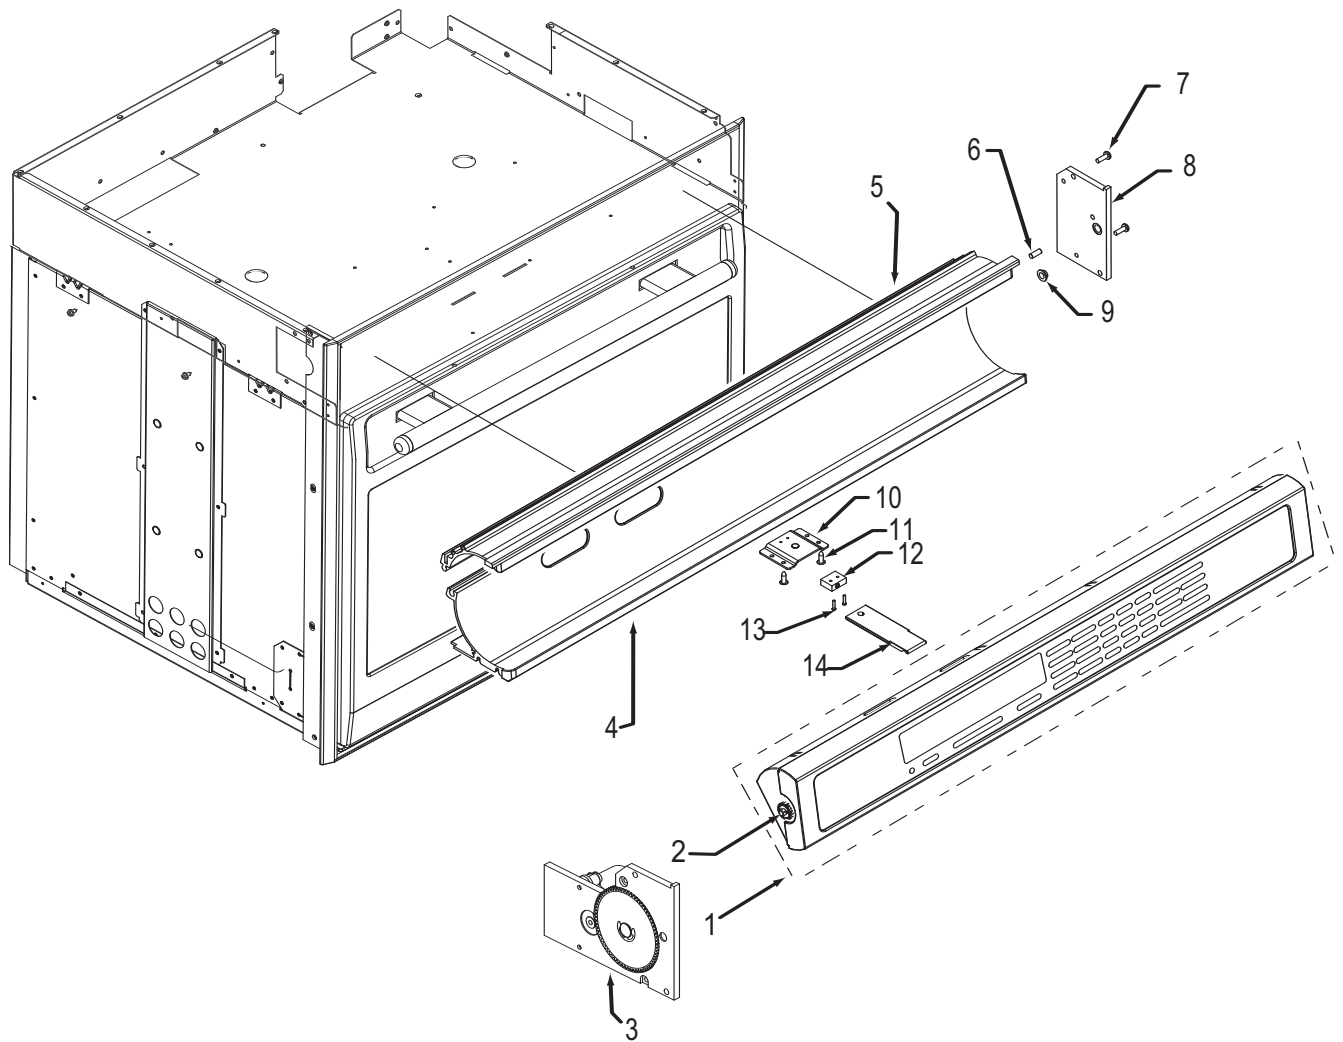

**30" Oven Control Panel Parts List
Single and Double Oven**

Ref #	Part #	Description
1	805081	Control Head, 30, Sngl, Sst
	811231	Control Head, Sngl, SS 30, SVCE (Rohs, Intl Only)
	805104	Control Head, 30, Dbl, Sst
	81????	Control Head, Dbl, SS 30, SVCE (Rohs, Intl Only)
	805106	Control Head, 30, Sngl, Plt
	811232	Control Head, Sngl, Plt 30, SVCE (Rohs, Intl Only)
	805107	Control Head, 30, Dbl, Plt
	811229	Control Head, Dbl, Plt 30, SVCE (Rohs, Intl Only)
	805109	Control Head, 30, Sngl, Blk
	811233	Control Head, Sngl, Blk 30, SVCE (Rohs, Intl Only)
	805110	Control Head, 30, Dbl, Blk
	811230	Control Head, Dbl, Blk 30, SVCE (Rohs, Intl Only)
2	805178	Wall Oven Display Pinion Rpl. Pkg.
3	809725	Motor, Drive Assy., Sst
	809727	Motor, Drive Assy., Plt
	809726	Motor, Drive Assy., Blk
4	801231	C-Channel Bottom, 30", Sst
	801738	C-Channel Bottom, 30", Plt
	801740	C-Channel Bottom, 30", Blk
5	801230	C-Channel Top, 30", Sst
	801737	C-Channel Top, 30", Plt
	801739	C-Channel Top, 30", Blk
6	802964	Pin, Stop, Control Panel
7	801538	Screw, 8-32x1/2"
8	802791	Mtg, Control Panel, Rt SS
	801555	Mtg, Control Panel, Rt Black
	801556	Mtg, Control Panel, Rt Plat.
9	803484	Bearing, Flange, Control Panel
10	801920	Bracket, Switch, Control Panel
11	801549	Screw, 8-18x1/2"
12	809116	Switch, Actuation, Control Panel
13	801677	Screw, 2-56x3/8"
14	800704	Plunger, Control Display

**36" Oven Control Panel Parts List
Single Oven**

Ref #	Part #	Description
1	805105	Control Head, 36, Sngl, Sst
	811234	Control Head, Sngl, Sst 36, SVCE (Rohs, Intl Only)
	805108	Control Head, 36, Sngl, Plt
	811235	Control Head, Sngl, Plt 36, SVCE (Rohs, Intl Only)
	805111	Control Head, 36, Sngl, Blk
	811236	Control Head, Sngl, Blk 36, SVCE (Rohs, Intl Only)
2	805178	Wall Oven Display Pinion Rpl. Pkg.
3	809725	Motor, Drive Assy., Sst
	809727	Motor, Drive Assy., Plt
	809726	Motor, Drive Assy., Blk
4	801525	C-Channel Bottom, 36", Sst
	801742	C-Channel Bottom, 36", Plt
	801744	C-Channel Bottom, 36", Blk
5	801526	C-Channel Top, 36", Sst
	801741	C-Channel Top, 36", Plt
	801743	C-Channel Top, 36", Blk
6	802964	Pin, Stop, Control Panel
7	801538	Screw, 8-32x1/2"
8	802791	Mtg, Control Panel, Rt SS
	801555	Mtg, Control Panel, Rt Black
	801556	Mtg, Control Panel, Rt Plat.
9	803484	Bearing, Flange, Control Panel
10	801920	Bracket, Switch, Control Panel
11	801549	Screw, 8-18x1/2"
12	809116	Switch, Actuation, Control Panel
13	801677	Screw, 2-56x3/8"
14	800704	Plunger, Stainless Steel

Not Shown

- 803319 Spring, Ribbon Cable, Short
- 803357 Mount, Cable-Tie, Adhesive

Oven Control Panel Exploded View
Single and Double Oven