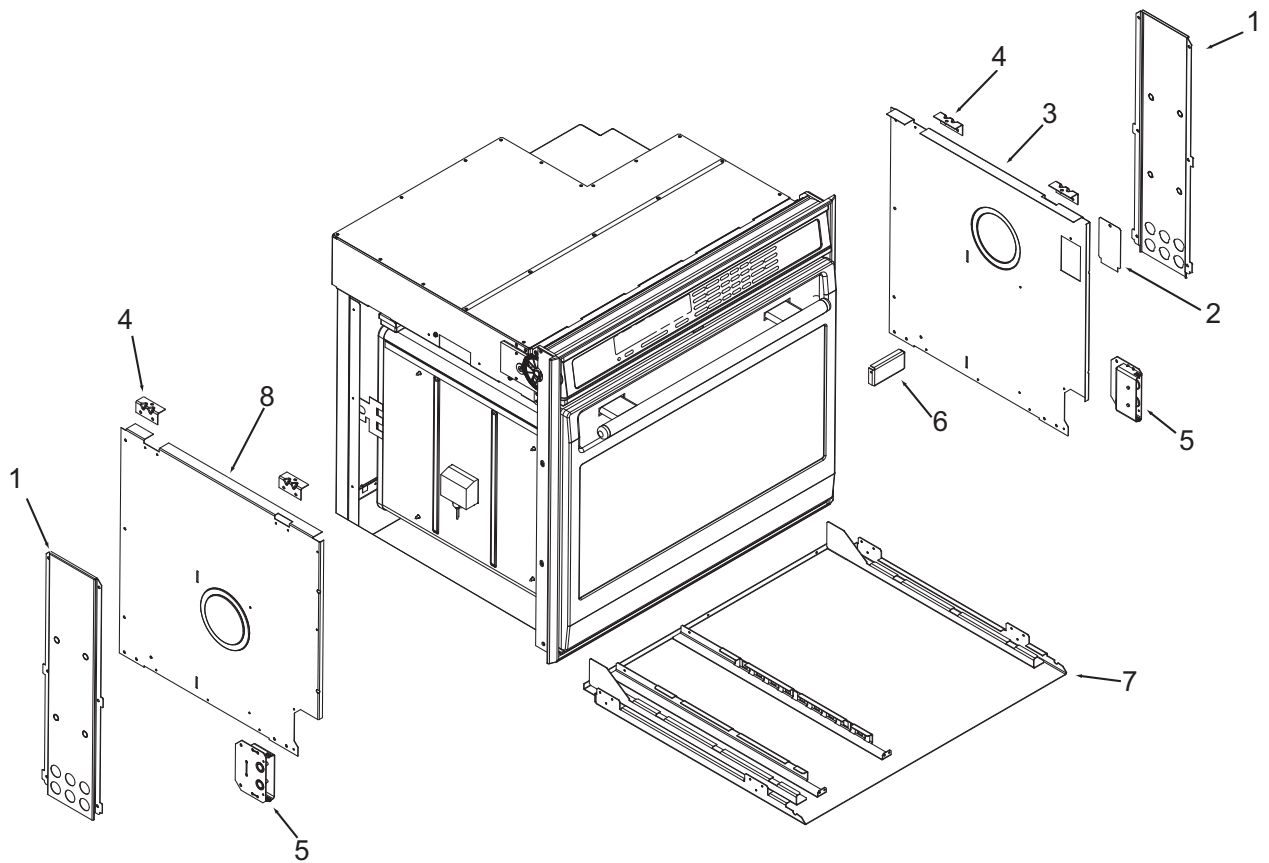

**30" Side and Base View Parts List
Single and Double Oven**

<u>Ref #</u>	<u>Part #</u>	<u>Description</u>
1	820125	Channel, Upper Venting
2	800890	Cover, Temperature Probe
3	801721	Enclosure, Rt Side 30"
4	801475	Bracket, Hold Down
5	800926	Hinge, Pocket
6	800364	Stiffener, U-Wrap
7	808422	Base, Assembly Single
	804541	Base, Assembly, Double
8	801720	Enclosure, Left Side, 30"

**36" Side and Base View Parts List
Single Oven**

<u>Ref #</u>	<u>Part #</u>	<u>Description</u>
1	801335	Channel, Upper Venting
2	800890	Cover, Temperature Probe
3	801724	Enclosure, Rt Side
4	801475	Bracket, Hold Down
5	800926	Hinge, Pocket
6	800364	Stiffener, U-Wrap
7	804553	Base, Assembly, 36"
8	801723	Enclosure, Left Side,

**Oven Side and Base Exploded View
Single and Double Oven**