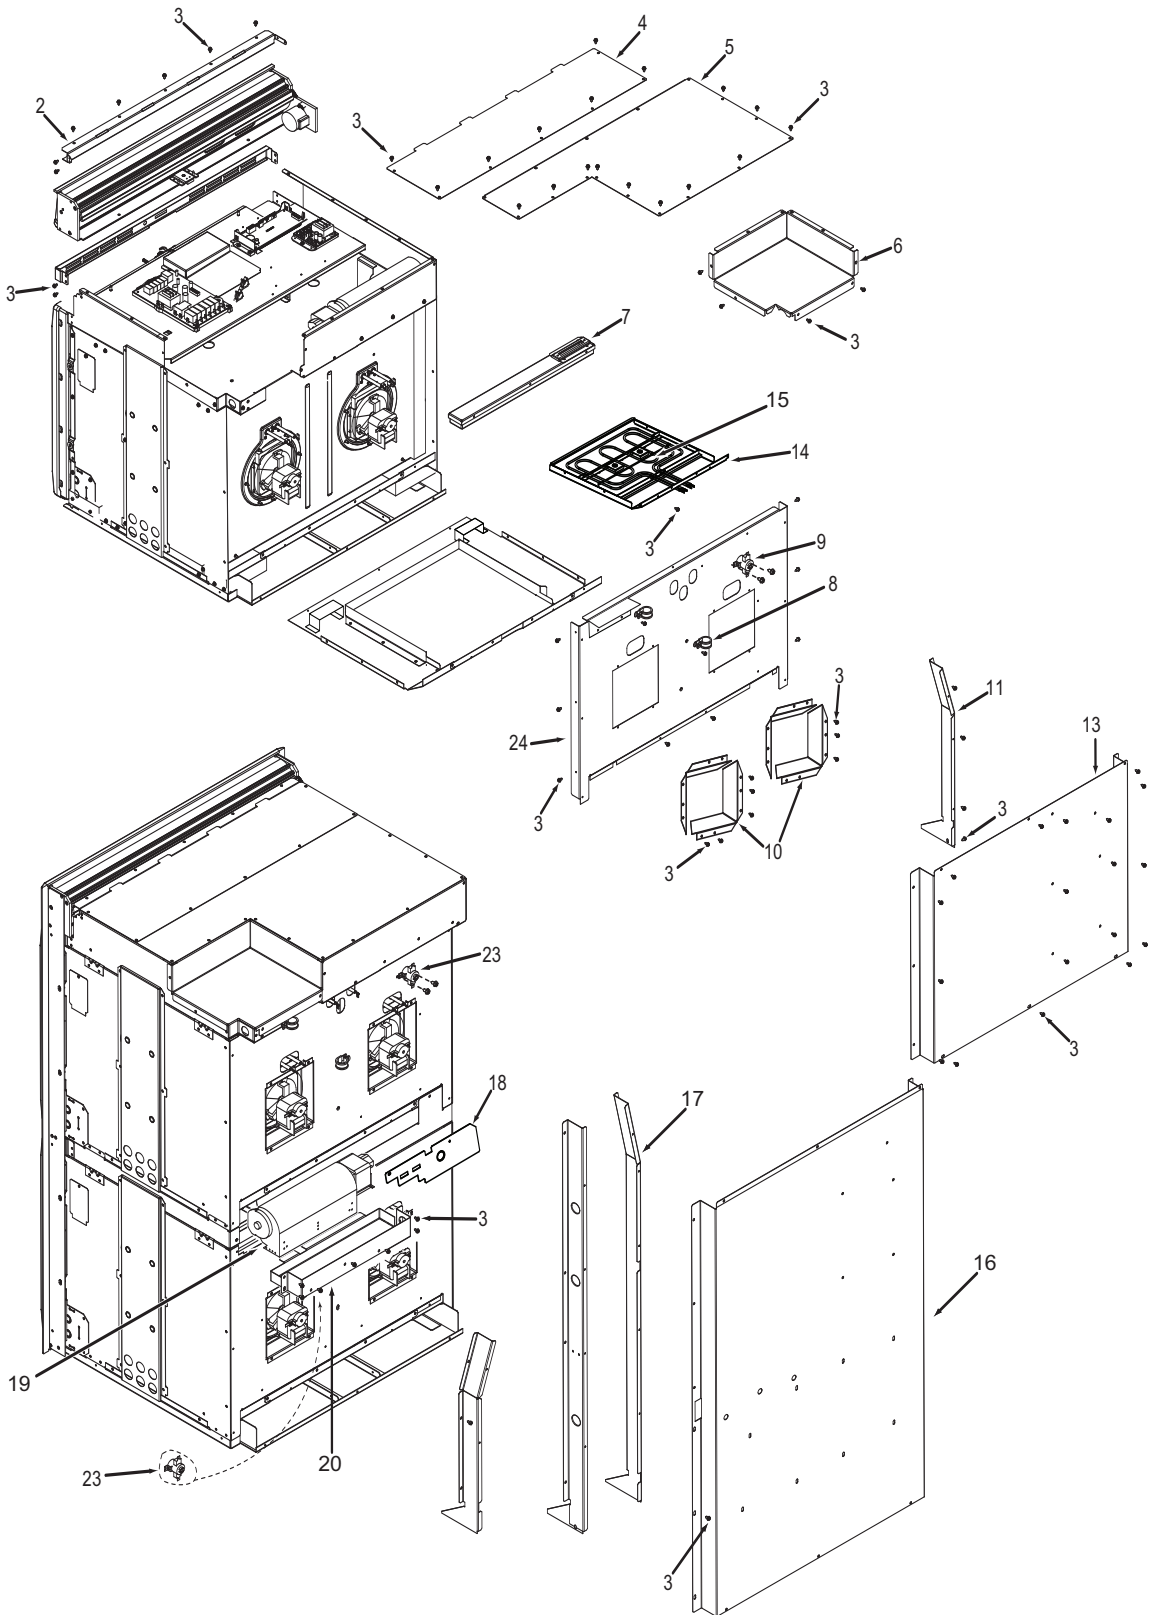

**Oven Door Exploded View
Single and Double Oven**

**30" Back View Parts List
Single and Double Oven**

<u>Ref #</u>	<u>Part #</u>	<u>Description</u>
1	N/A	
2	800382	Stiffener, Top Module
3	801542	Screw, 8-18x3/8"
4	808602	Panel, Upper, Front
5	808603	Cover, Rear, Top Module
6	808604	Cover, Small, Top Module
7	808660	Catalyst, Sub Assembly
8	808607	Strain Relief, Metal
9	811669	Switch, Thermostat
10	808607	Convection Fan Shrd, Wall Oven
11	808609	Channel, Divider, Side Exhaust
12	803074	Channel, Divider, Air, Single
13	808610	Panel, Back, Single Oven
14	808626	Bake, Pan Assembly
15	808605	Element, Bake
16	808617	Panel, Back, Double Oven
17	808614	Channel, Divider Side, Exhaust, Lrg
18	812438	Cover, Back Panel, Small
19	801143	Fan, Cooling, Lower
20	808612	Cover, Fan, Cooling
21	N/A	
23	811669	Switch, Thermostat
24	807974	Panel, Back, Top Insulation

**36" Back View Parts List
Single Oven**

<u>Ref #</u>	<u>Part #</u>	<u>Description</u>
1	801536	Face Plate, Venting, Upper, 36"
2	801582	Stiffener, Top Module, 36"
3	801542	Screw, 8-18x3/8"
4	801478	Panel, Top Module, Front, 36"
5	801331	Cover, Large, 36"
6	801803	Cover, Small, Top Module, 36"
7	808660	Catalyst, Sub Assembly
8	808607	Strain Relief, Metal, 36"
9	804554	Switch, Thermostat, 36" Single
10	808607	Convection Fan Shrd, Wall Oven
11	803334	Channel, Exhaust, 36"
12	803327	Channel, Cooling, 36"
13	801506	Panel, Cover, Back, 36"
14	802700*	Bake, Pan Sub Assembly, 36"
15	800360*	Element, Bake, 36"

Not Shown

803503	Plate, Vent Middle
812458	Wire Harness, Double Main
812459	Wire Harness, Single Main

* See Bake Pan Assembly exploded view page 14.

**Oven Back Exploded View
Single and Double Oven**

**30" Side and Base View Parts List
Single and Double Oven**