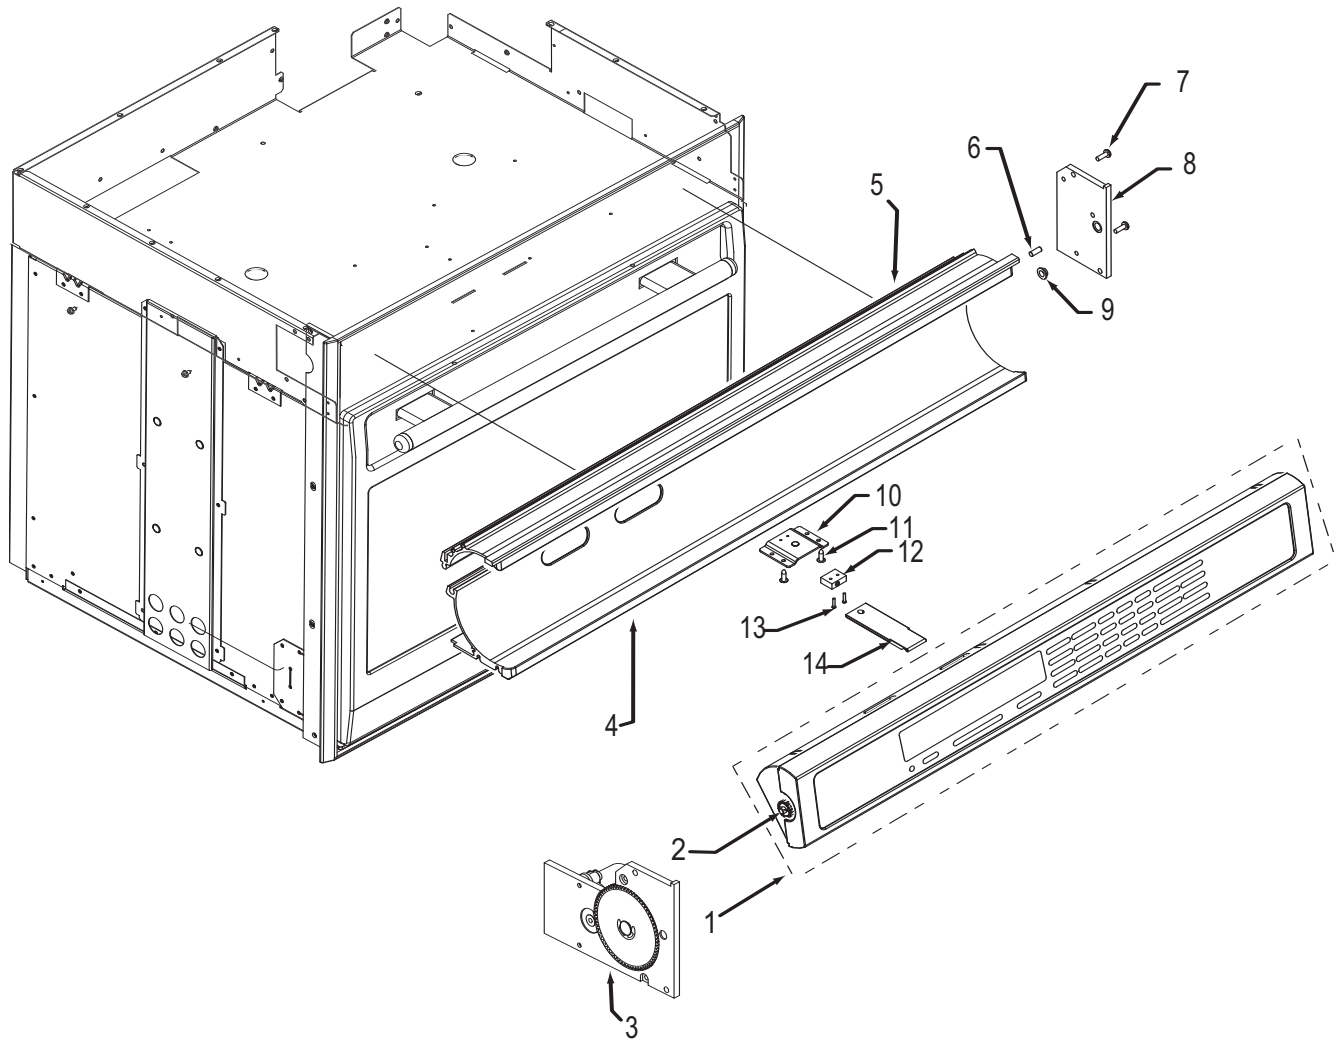

**Oven Control Panel Parts List
Single and Double Oven**

<u>Ref #</u>	<u>Part #</u>	<u>Description</u>
1	805081 811231	Control Head, 30, Sngl, Sst Control Head, Sngl, SS 30, SVCE (Rohs, Intl Only)
	805104 812068	Control Head, 30, Dbl, Sst Control Head, Dbl, SS 30, SVCE (Rohs, Intl Only)
	805106 811232	Control Head, 30, Sngl, Plt Control Head, Sngl, Plt 30, SVCE (Rohs, Intl Only)
	805107 811229	Control Head, 30, Dbl, Plt Control Head, Dbl, Plt 30, SVCE (Rohs, Intl Only)
	805109 811233	Control Head, 30, Sngl, Blk Control Head, Sngl, Blk 30, SVCE (Rohs, Intl Only)
	805110 811230	Control Head, 30, Dbl, Blk Control Head, Dbl, Blk 30, SVCE (Rohs, Intl Only)
2	805178	Wall Oven Display Pinion Rpl. Pkg.
3	809725 809727 809726	Motor, Drive Assy., Sst Motor, Drive Assy., Plt Motor, Drive Assy., Blk
4	801231 801738 801740	C-Channel Bottom, 30", Sst C-Channel Bottom, 30", Plt C-Channel Bottom, 30", Blk
5	801230 801737 801739	C-Channel Top, 30", Sst C-Channel Top, 30", Plt C-Channel Top, 30", Blk
6	802964	Pin, Stop, Control Panel
7	801538	Screw, 8-32x1/2"
8	802791 801555 801556	Mtg, Control Panel, Rt SS Mtg, Control Panel, Rt Black Mtg, Control Panel, Rt Plat.
9	803484	Bearing, Flange, Control Panel
10	801920	Bracket, Switch, Control Panel
11	801549	Screw, 8-18x1/2"
12	809116	Switch, Actuation, Control Panel
13	801677	Screw, 2-56x3/8"
14	800704	Plunger, Control Display

**36" Oven Control Panel Parts List
Single Oven**

<u>Ref #</u>	<u>Part #</u>	<u>Description</u>
1	805105 811234	Control Head, 36, Sngl, Sst Control Head, Sngl, Sst 36, SVCE (Rohs, Intl Only)
	805108 811235	Control Head, 36, Sngl, Plt Control Head, Sngl, Plt 36, SVCE (Rohs, Intl Only)
	805111 811236	Control Head, 36, Sngl, Blk Control Head, Sngl, Blk 36, SVCE (Rohs, Intl Only)
2	805178	Wall Oven Display Pinion Rpl. Pkg.
3	809725 809727 809726	Motor, Drive Assy., Sst Motor, Drive Assy., Plt Motor, Drive Assy., Blk
4	801525 801742 801744	C-Channel Bottom, 36", Sst C-Channel Bottom, 36", Plt C-Channel Bottom, 36", Blk
5	801526 801741 801743	C-Channel Top, 36", Sst C-Channel Top, 36", Plt C-Channel Top, 36", Blk
6	802964	Pin, Stop, Control Panel
7	801538	Screw, 8-32x1/2"
8	802791 801555 801556	Mtg, Control Panel, Rt SS Mtg, Control Panel, Rt Black Mtg, Control Panel, Rt Plat.
9	803484	Bearing, Flange, Control Panel
10	801920	Bracket, Switch, Control Panel
11	801549	Screw, 8-18x1/2"
12	809116	Switch, Actuation, Control Panel
13	801677	Screw, 2-56x3/8"
14	800704	Plunger, Stainless Steel

Not Shown

803319 Spring, Ribbon Cable, Short
803357 Mount, Cable-Tie, Adhesive

Oven Control Panel Exploded View
Single and Double Oven