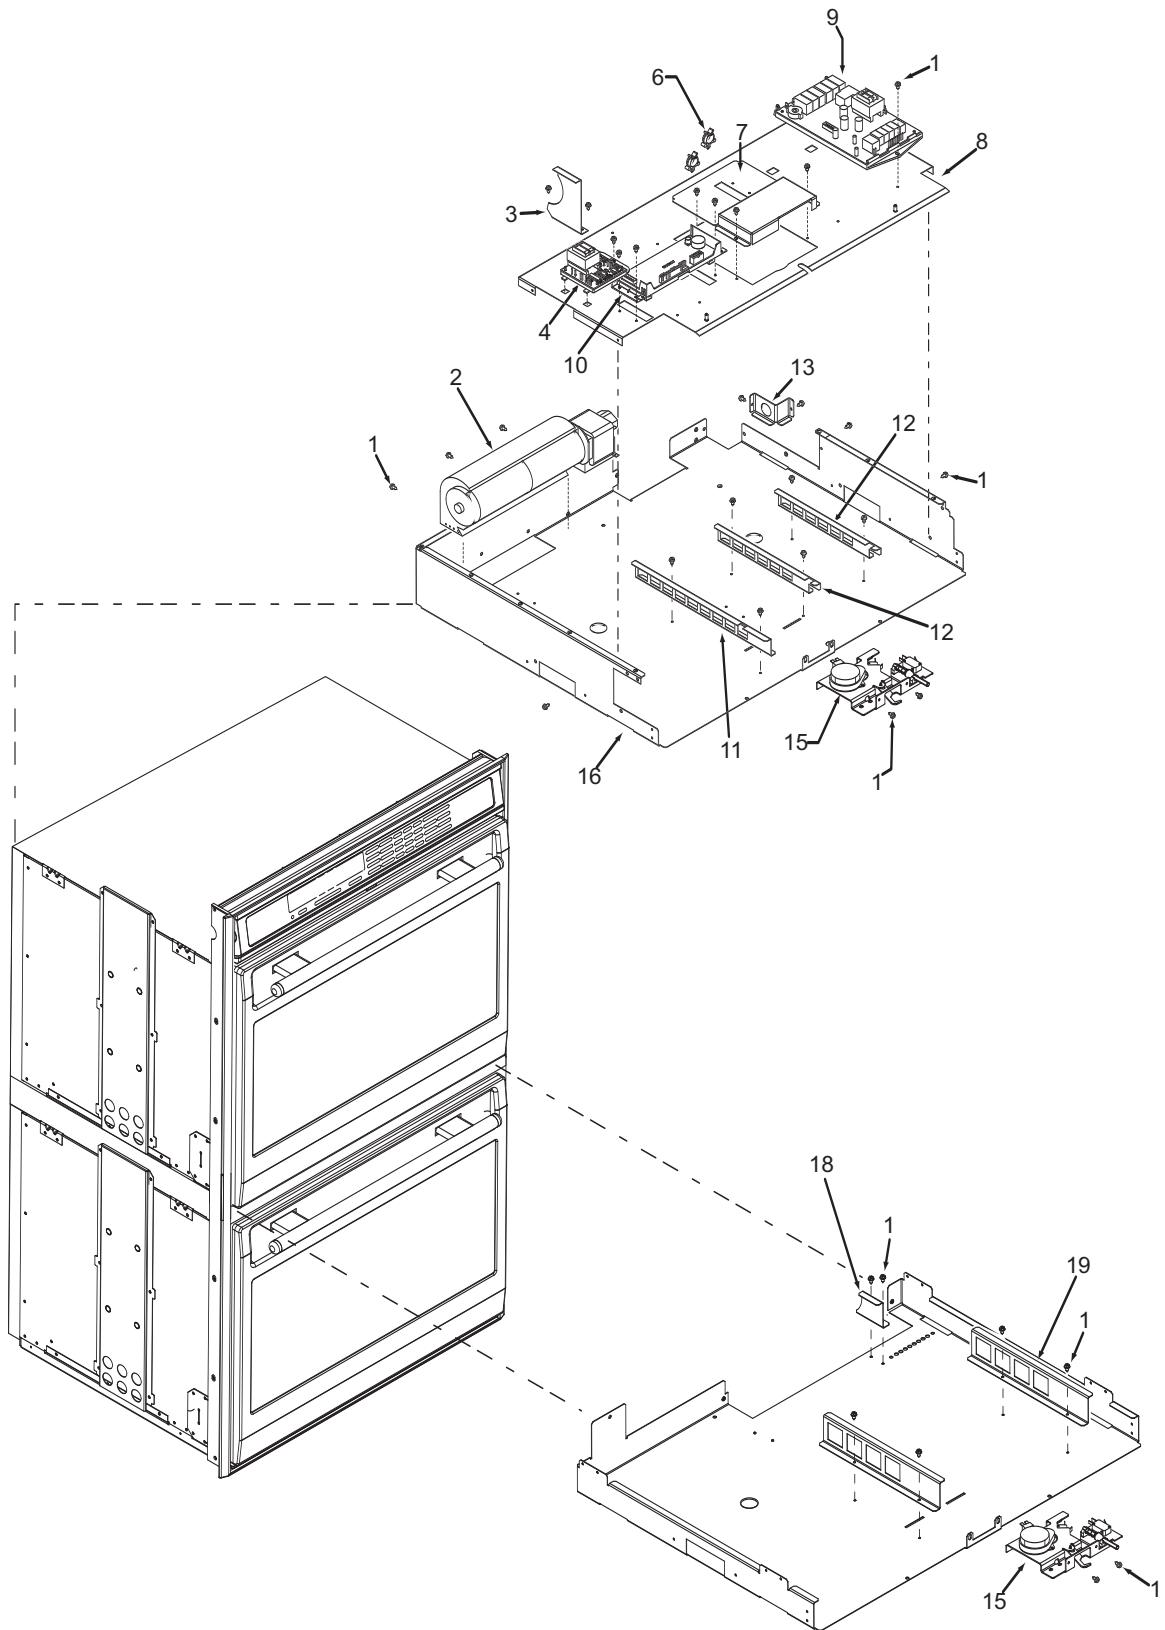

**30" Oven Modules Parts List
Single and Double Oven**

<u>Ref #</u>	<u>Part #</u>	<u>Description</u>
1	801542	Screw, 8-18x3/8"
2	800381	Fan, Cooling, Upper
3	808579	Bracket, Air Diverter Top
4	801363	Control Board, Stepper Motor
6	801912	Strain Relief, Plastic
7	800385	Cover, Latch
8	803356	Plate, Mounting Hardware
9	807053	Board, Relay"
10	812454	Controller, Oven, Single, 30"
	812456	Controller, Oven, Single, 30" International
	812455	Controller, Oven, Double, 30"
	812457	Controller, Oven, Double, 30" International
11	808583	Bracket-Z, Latch, Top Oven
12	808586	Bracket, Support, Top Module
13	808581	Bracket, Cord, Power
15	800263	Latch, Motorized
16	807542	Pan, Module, 30"
17	N/A	
18	808588	Bracket, Air Diverter, DO
19	820129	Bracket-Z, Latch, Bottom Oven, DO

**36" Oven Modules Parts List
Single Oven**

<u>Ref #</u>	<u>Part #</u>	<u>Description</u>
1	801542	Screw, 8-18x3/8"
2	800381	Fan, Cooling, Upper
3	801224	Bracket, Air Diverter Top
4	801363	Control Board, Stepper Motor
5	800950	Transformer, Light
6	801912	Strain Relief, Plastic
7	800385	Cover, Latch
8	803356	Plate, Mounting Hardware
9	807053	Board, Relay
10	813873	Oven controller, Single 36"
	813874	Oven controller, Single 36" International
11	820130	Bracket-Z, Latch
12	808586	Bracket, Support, Top Module
13	808581	Bracket, Cord, Power
14	804554	Switch, Thermostat, 36"
15	800263	Latch, Motorized
16	807543	Pan, Module, 36"

Not Shown

809449	Cable, Relay to Controller, 28"
809450	Cable, Relay to Controller, 21"
801714	Power Cord Conduit, Single
812348	Power Cord Conduit, Double

**Oven Modules Exploded View
Single and Double Oven**