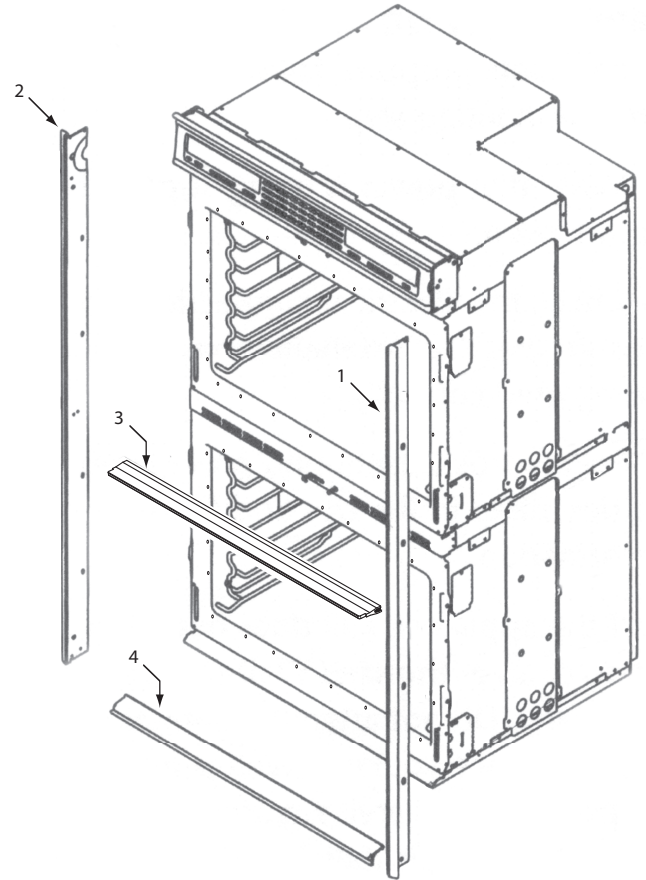

**30" Side and Base View Parts List  
Single and Double Oven**

<u>Ref #</u>	<u>Part #</u>	<u>Description</u>
1	820125	Channel, Upper Venting
2	800890	Cover, Temperature Probe
3	801721	Enclosure, Rt Side 30"
4	801475	Bracket, Hold Down
5	800926	Hinge, Pocket
6	800364	Stiffener, U-Wrap
7	808421	Base, Assembly
8	801720	Enclosure, Left Side, 30"
9	N/A	Insulation, Channel Plug

**36" Side and Base View Parts List  
Single Oven**

<u>Ref #</u>	<u>Part #</u>	<u>Description</u>
1	801335	Channel, Upper Venting
2	800890	Cover, Temperature Probe
3	801724	Enclosure, Rt Side
4	801475	Bracket, Hold Down
5	800926	Hinge, Pocket
6	800364	Stiffener, U-Wrap
7	804553	Base, Assembly, 36"
8	801723	Enclosure, Left Side,

Oven Side and Base Exploded View  
Single and Double Oven

**Bake Pan Assembly Exploded View  
Single and Double Oven**

**Bake Pan Parts List  
Single and Double Oven**

<u>Ref #</u>	<u>Part #</u>	<u>Description</u>
1	808625	Insulation, Bake Pan Back
2	808605	Element, Bake - Mgo 3500
3	808626	Assy, Inner Bake Pan
4	808627	Insulation, Thk-Bake Pan
5	808628	Pan, Bake Element

**Trim Exploded View**

<b>Model #</b>	<b>Ref#</b>	<b>Part #</b>	<b>Description</b>
SO30F/S	1	800706	Extrusion, Side, Right
	2	800707	Extrusion, Side, Left
	3	805115	Extrusion, Bottom
SO36U/S	1	813876	Extrusion, Side, Right
	2	813875	Extrusion, Side, Left
	3	802731	Extrusion, Bottom
SO30U/B	1	800525	Extrusion, Side, Right
	2	800524	Extrusion, Side, Left
	3	805175	Extrusion, Bottom
SO36U/B	1	813878	Extrusion, Side, Right
	2	813877	Extrusion, Side, Left
	3	802743	Extrusion, Bottom
SO36	4	811218	Bracket, Trim Support