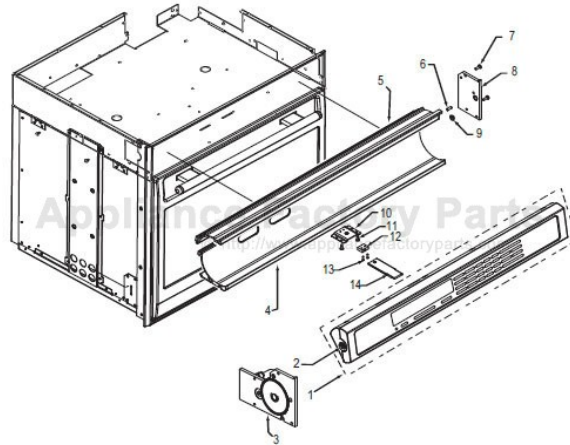

[Find Your Wolf Electric Range Parts - Select From 82 Models](#)

----- Manual continues below -----