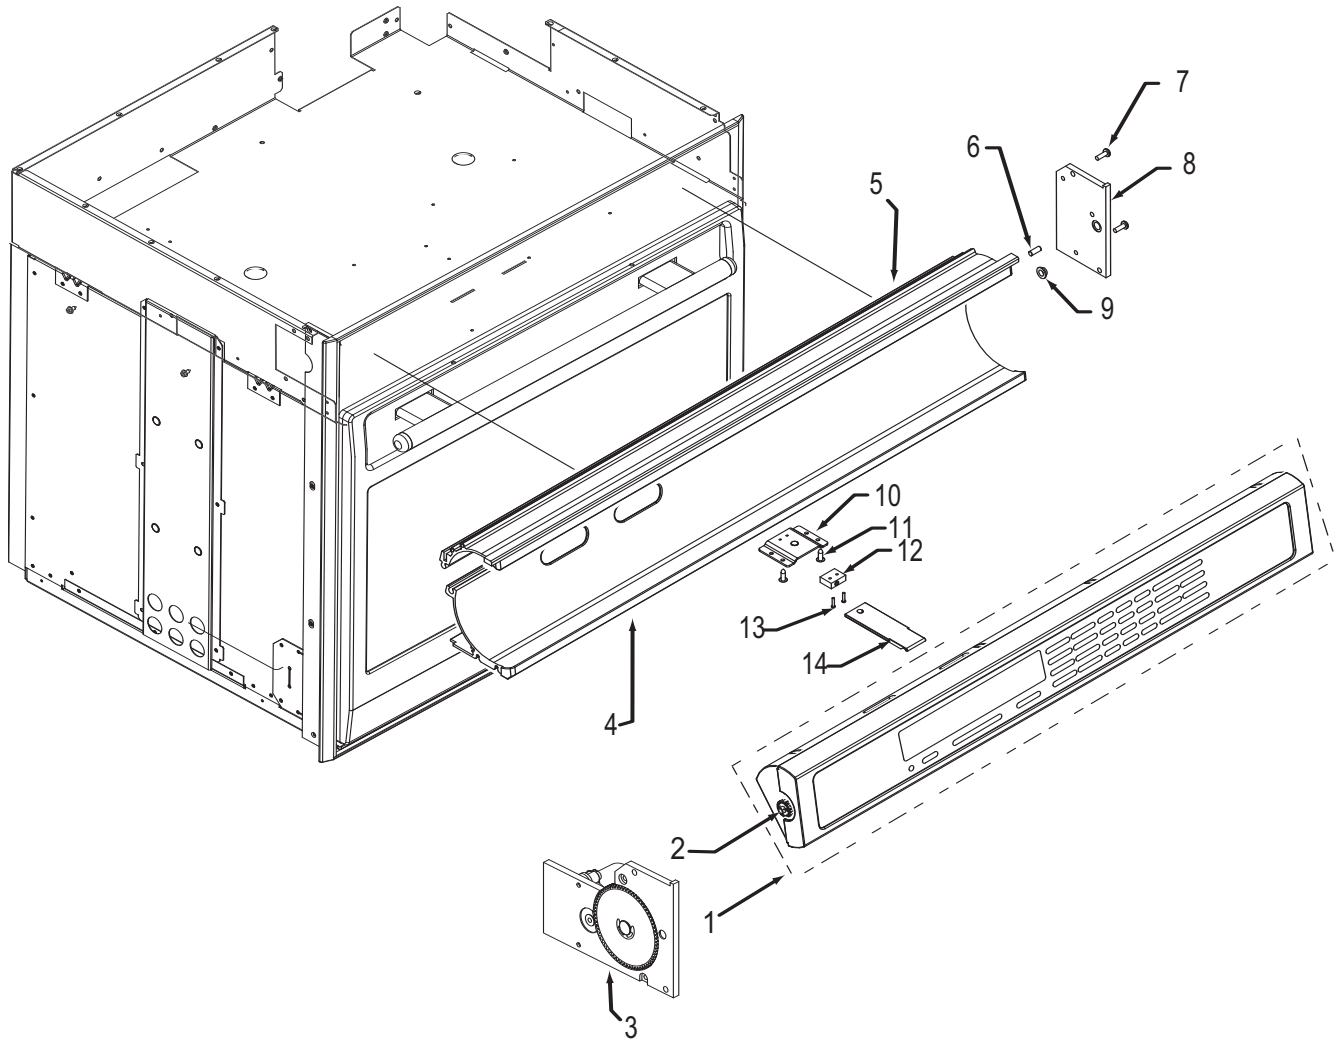

**Oven Control Panel Parts List
Single and Double Oven**

<u>Ref #</u>	<u>Part #</u>	<u>Description</u>
1	805081	Control Head, 30, Sngl, Sst
	811231	Control Head, Sngl, SS 30, SVCE (Rohs, Intl Only)
	805104	Control Head, 30, Dbl, Sst
	812068	Control Head, Dbl, SS 30, SVCE (Rohs, Intl Only)
	805106	Control Head, 30, Sngl, Plt
	811232	Control Head, Sngl, Plt 30, SVCE (Rohs, Intl Only)
	805107	Control Head, 30, Dbl, Plt
	811229	Control Head, Dbl, Plt 30, SVCE (Rohs, Intl Only)
	805109	Control Head, 30, Sngl, Blk
	811233	Control Head, Sngl, Blk 30, SVCE (Rohs, Intl Only)
	805110	Control Head, 30, Dbl, Blk
	811230	Control Head, Dbl, Blk 30, SVCE (Rohs, Intl Only)
2	805178	Wall Oven Display Pinion Rpl. Pkg.
3	809725	Motor, Drive Assy., Sst
	809727	Motor, Drive Assy., Plt
	809726	Motor, Drive Assy., Blk
4	801231	C-Channel Bottom, 30", Sst
	801738	C-Channel Bottom, 30", Plt
	801740	C-Channel Bottom, 30", Blk
5	801230	C-Channel Top, 30", Sst
	801737	C-Channel Top, 30", Plt
	801739	C-Channel Top, 30", Blk
6	802964	Pin, Stop, Control Panel
7	801538	Screw, 8-32x1/2"
8	802791	Mtg, Control Panel, Rt SS
	801555	Mtg, Control Panel, Rt Black
	801556	Mtg, Control Panel, Rt Plat.
9	803484	Bearing, Flange, Control Panel
10	801920	Bracket, Switch, Control Panel
11	801549	Screw, 8-18x1/2"
12	809116	Switch, Actuation, Control Panel
13	801677	Screw, 2-56x3/8"
14	800704	Plunger, Control Display

**36" Oven Control Panel Parts List
Single Oven**

<u>Ref #</u>	<u>Part #</u>	<u>Description</u>
1	805105	Control Head, 36, Sngl, Sst
	811234	Control Head, Sngl, Sst 36, SVCE (Rohs, Intl Only)
	805108	Control Head, 36, Sngl, Plt
	811235	Control Head, Sngl, Plt 36, SVCE (Rohs, Intl Only)
	805111	Control Head, 36, Sngl, Blk
	811236	Control Head, Sngl, Blk 36, SVCE (Rohs, Intl Only)
2	805178	Wall Oven Display Pinion Rpl. Pkg.
3	809725	Motor, Drive Assy., Sst
	809727	Motor, Drive Assy., Plt
	809726	Motor, Drive Assy., Blk
4	801525	C-Channel Bottom, 36", Sst
	801742	C-Channel Bottom, 36", Plt
	801744	C-Channel Bottom, 36", Blk
5	801526	C-Channel Top, 36", Sst
	801741	C-Channel Top, 36", Plt
	801743	C-Channel Top, 36", Blk
6	802964	Pin, Stop, Control Panel
7	801538	Screw, 8-32x1/2"
8	802791	Mtg, Control Panel, Rt SS
	801555	Mtg, Control Panel, Rt Black
	801556	Mtg, Control Panel, Rt Plat.
9	803484	Bearing, Flange, Control Panel
10	801920	Bracket, Switch, Control Panel
11	801549	Screw, 8-18x1/2"
12	809116	Switch, Actuation, Control Panel
13	801677	Screw, 2-56x3/8"
14	800704	Plunger, Stainless Steel

Not Shown

803319 Spring, Ribbon Cable, Short
803357 Mount, Cable-Tie, Adhesive

**Oven Control Panel Exploded View
Single and Double Oven**