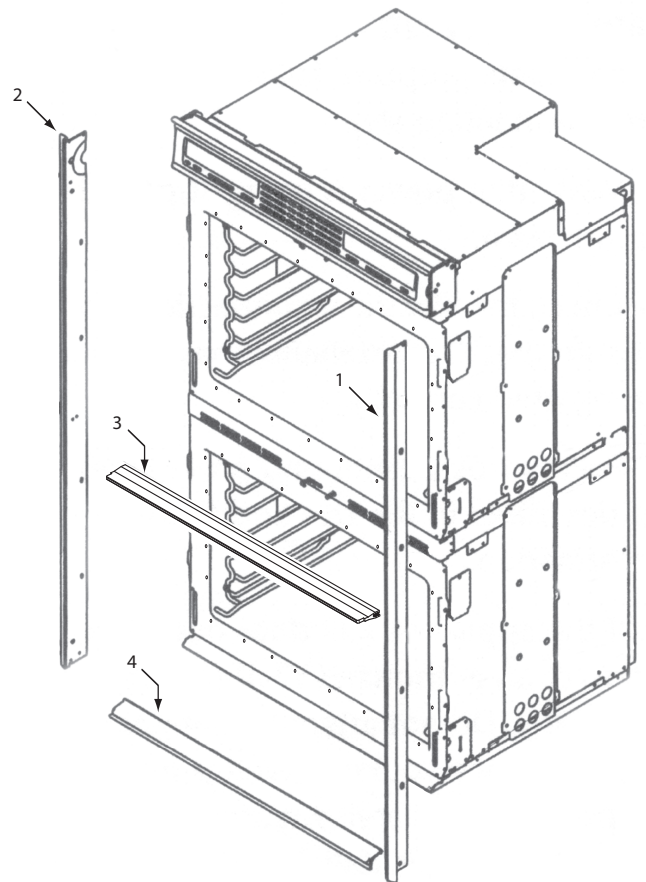

**36" Side and Base View Parts List
Single Oven**

<u>Ref #</u>	<u>Part #</u>	<u>Description</u>
1	801335	Channel, Upper Venting
2	800890	Cover, Temperature Probe
3	801724	Enclosure, Rt Side
4	801475	Bracket, Hold Down
5	800926	Hinge, Pocket
6	800364	Stiffener, U-Wrap
7	804553	Base, Assembly, 36"
8	801723	Enclosure, Left Side,

**Oven Side and Base Exploded View
Single and Double Oven**

**Bake Pan Assembly Exploded View
Single and Double Oven**

**Bake Pan Parts List
Single and Double Oven**

<u>Ref #</u>	<u>Part #</u>	<u>Description</u>
1	808625	Insulation, Bake Pan Back
2	808605	Element, Bake - Mgo 3500
3	808626	Assy, Inner Bake Pan
4	808627	Insulation, Thk-Bake Pan
5	808628	Pan, Bake Element

Trim Exploded View

<u>Model #</u>	<u>Ref#</u>	<u>Part #</u>	<u>Description</u>
SO30F/S	1	800706	Extrusion, Side, Right
	2	800707	Extrusion, Side, Left
	3	805115	Extrusion, Bottom
SO36U/S	1	813876	Extrusion, Side, Right
	2	813875	Extrusion, Side, Left
	3	802731	Extrusion, Bottom
SO30U/B	1	800525	Extrusion, Side, Right
	2	800524	Extrusion, Side, Left
	3	805175	Extrusion, Bottom
SO36U/B	1	813878	Extrusion, Side, Right
	2	813877	Extrusion, Side, Left
	3	802743	Extrusion, Bottom
SO36	4	811218	Bracket, Trim Support