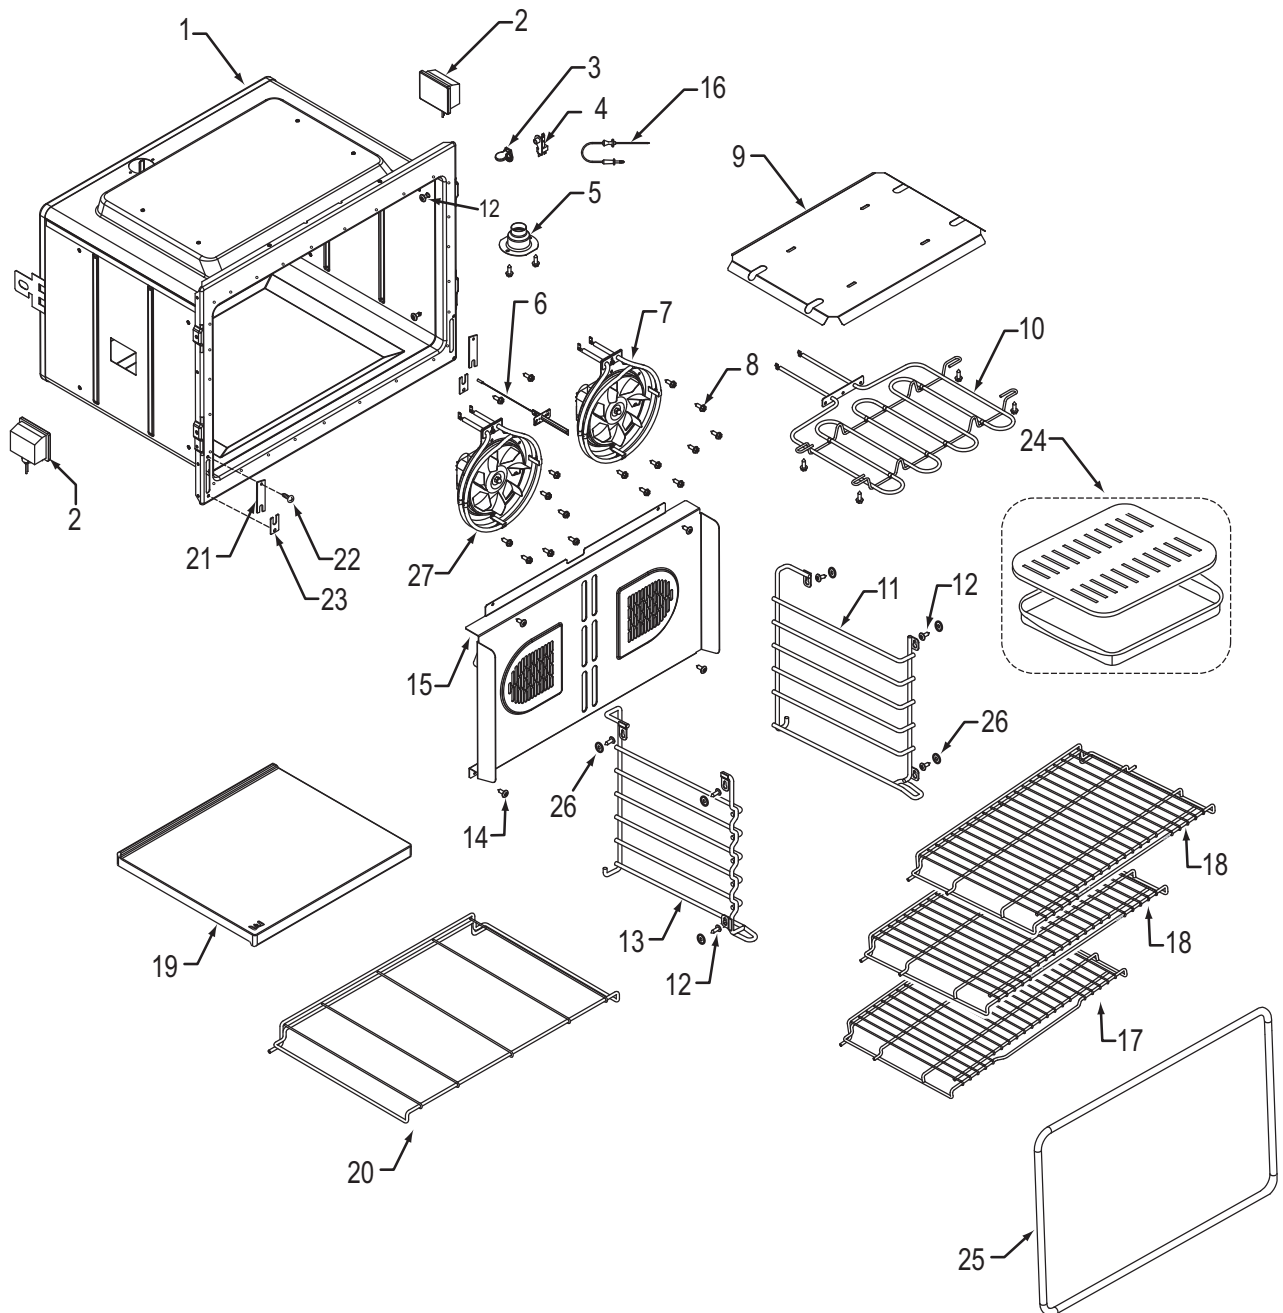

**30" Oven Cavity Parts List
Single and Double Oven**

<u>Ref #</u>	<u>Part #</u>	<u>Description</u>
1	N/A	Cavity, Oven (Contact Factory)
2	812453	Light, Oven
3	808638	Cover, Probe Switch
4	808639	Switch, Probe
5	808640	Catalyst, Smoke
6	808641	Sensor, Temperature
7	809820	Fan, Convection Assy., Cw
8	801544	Screw, 8-32x1/2"
9	808642	Pan, Broil Element
10	808643	Element, Broil, 30"
11	808648	Guide, Rack, Right
12	811453	Screw, Shoulder, 8-18
13	808647	Guide, Rack, Left
14	802704	Screw, 8-32x1/2 Lo Profile
15	808650	Convection Baffle Assembly, 30"
16	808652	Probe, Temperature
17	808653	Rack, Oven 30"
18	808654	Rack, Oven Flat 30"
19	808656	Stone, Pizza
20	808657	Rack, Pizza Stone, 30"
21	803373	Clip, Retainer Hinge
22	802929	Screw 6-20X5/8 PH TRS HD T-AB, Black
23	803323	Cover, Plate
24	804712	Accessory Pkg Broiler Pan Set
25	808659	Gasket, Cavity, 30"
26	808649	Mica Washer w/o Adhesive
27	809818	Fan, Convection Assy., Ccw

**36" Oven Cavity Parts List
Single Oven**

<u>Ref #</u>	<u>Part #</u>	<u>Description</u>
1	N/A	Cavity, Oven (Contact Factory)
2	812453	Light, Oven
3	808638	Cover, Probe Switch
4	808639	Switch, Probe
5	808640	Catalyst, Smoke
6	808641	Sensor, Temperature
7	809820	Fan, Convection Assy., Cw
8	801544	Screw, 8-32x1/2"
9	808642	Deflector, Pan Broil
10	808643	Element, Broil, 36"
11	806518	Guide, Rack, Right
12	806523	Screw, Shoulder, 8-18
13	806517	Guide, Rack, Left
14	802704	Screw, 8-32x1/2 Lo Profile
15	802900	Convection Baffle Assembly, 36"
16	808652	Probe, Temperature
17	802989	Rack, Oven 36"
18	803063	Rack, Oven Flat 36"
19	808656	Stone, Pizza
20	800736	Rack, Pizza Stone, 36"
21	803373	Clip, Retainer Hinge
22	802929	Screw 6-20X5/8 PH TRS HD T-AB, Black
23	803323	Cover, Plate
24	804712	Accessory Pkg Broiler Pan Set
25	806928	Gasket, Cavity, 36"
26	808649	Mica Washer w/o Adhesive
27	809818	Fan, Convection Assy., Ccw

Not Shown

812452	Light Bulb
808655	Pizza Peel
808651	Hard Fiber Flat Washer

**Oven Cavity Exploded View
Single and Double Oven**