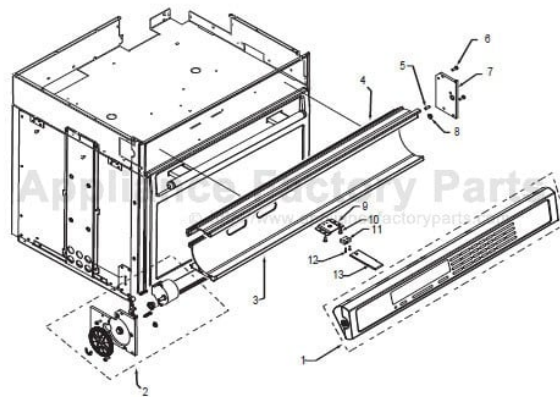

[Find Your Wolf Electric Range Parts - Select From 82 Models](#)

----- Manual continues below -----