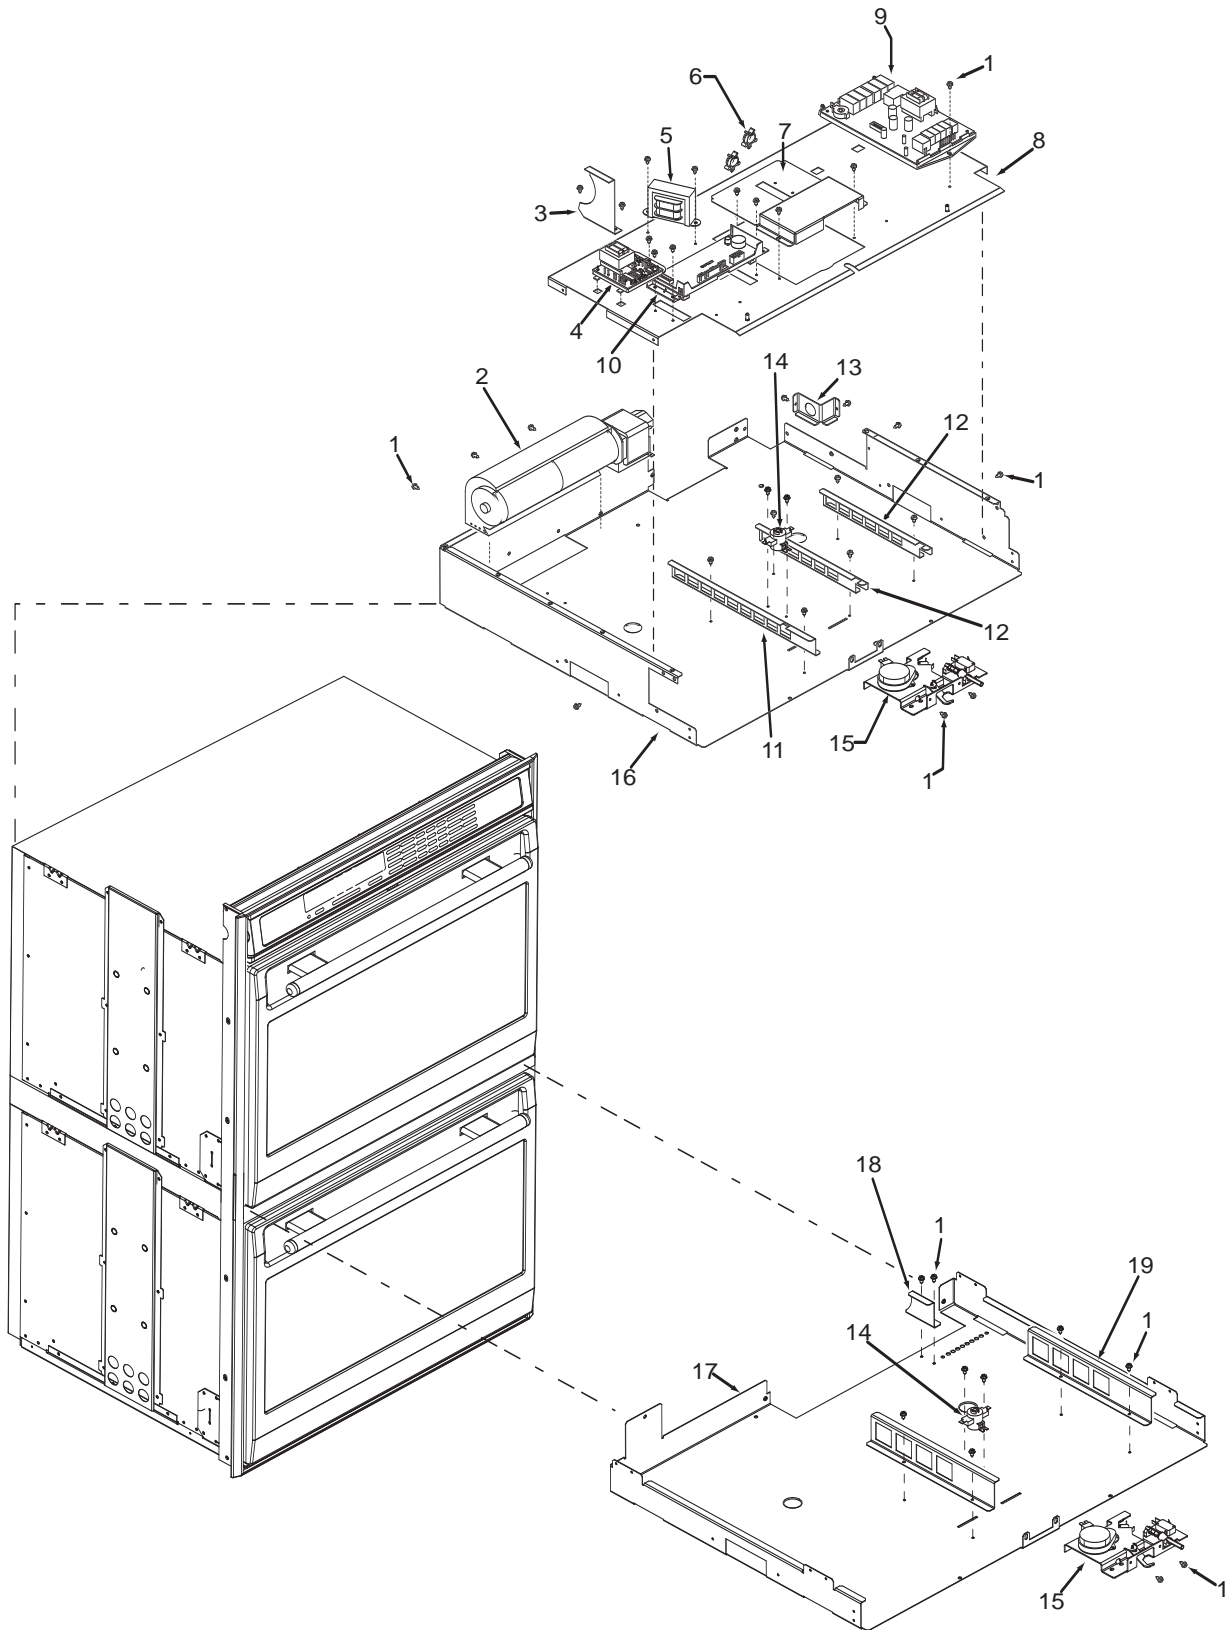

30" Oven Modules Parts List Single and Double Oven

Ref #	Part #	Description
1	801542	Screw, 8-18x3/8"
2	800381	Fan, Cooling, Upper
3	801224	Bracket, Air Diverter Top
4	801363	Control Board, Stepper Motor
5	800950	Transformer, Light
6	801912	Strain Relief, Plastic
7	800385	Cover, Latch
8	803356	Plate, Mounting Hardware
9	806822	Board, Relay, 30"/36"
10	806874	Controller, Oven, Single, 30" (See SN Breaks)
	806551	Controller, Oven, Single, 30" (See SN Breaks)
	806875	Controller, Oven, Double, 30" (See SN Breaks)
	806552	Controller, Oven, Double, 30" (See SN Breaks)
11	820130	Bracket-Z, Latch, Top Oven
12	800383	Bracket, Support, Top Module
13	800375	Bracket, Cord, Power
14	804537	Thermal Cut Out
15	800263	Latch, Motorized
16	807542	Pan, Module, 30"
17	800386	Pan, Middle, DO
18	801212	Bracket, Air Diverter, DO
19	820129	Bracket-Z, Latch, Bottom Oven, DO

36" Oven Modules Parts List Single Oven

Ref #	Part #	Description
1	801542	Screw, 8-18x3/8"
2	800381	Fan, Cooling, Upper
3	801224	Bracket, Air Diverter Top
4	801363	Control Board, Stepper Motor
5	800950	Transformer, Light
6	801912	Strain Relief, Plastic
7	800385	Cover, Latch
8	803356	Plate, Mounting Hardware
9	806822	Board, Relay, 30"/36"
10	806874	Oven controller, Single 36" (See SN Breaks)
	806560	Oven controller, Single 36" (See SN Breaks)
11	820130	Bracket-Z, Latch
12	800383	Bracket, Support, Top Module
13	800375	Bracket, Cord, Power
14	804537	Thermal Cut Out
15	800263	Latch, Motorized
16	807543	Pan, Module, 36"

Not Shown

800714	Cable, Relay to Controller, 28"
809450	Cable, Relay to Controller, 21"
801714	Power Cord Conduit, Single
801252	Power Cord Conduit, Double

**Oven Modules Exploded View
Single and Double Oven**