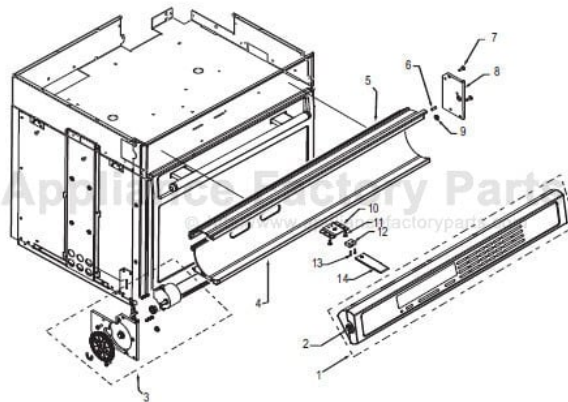

[Find Your Wolf Electric Range Parts - Select From 82 Models](#)

----- Manual continues below -----