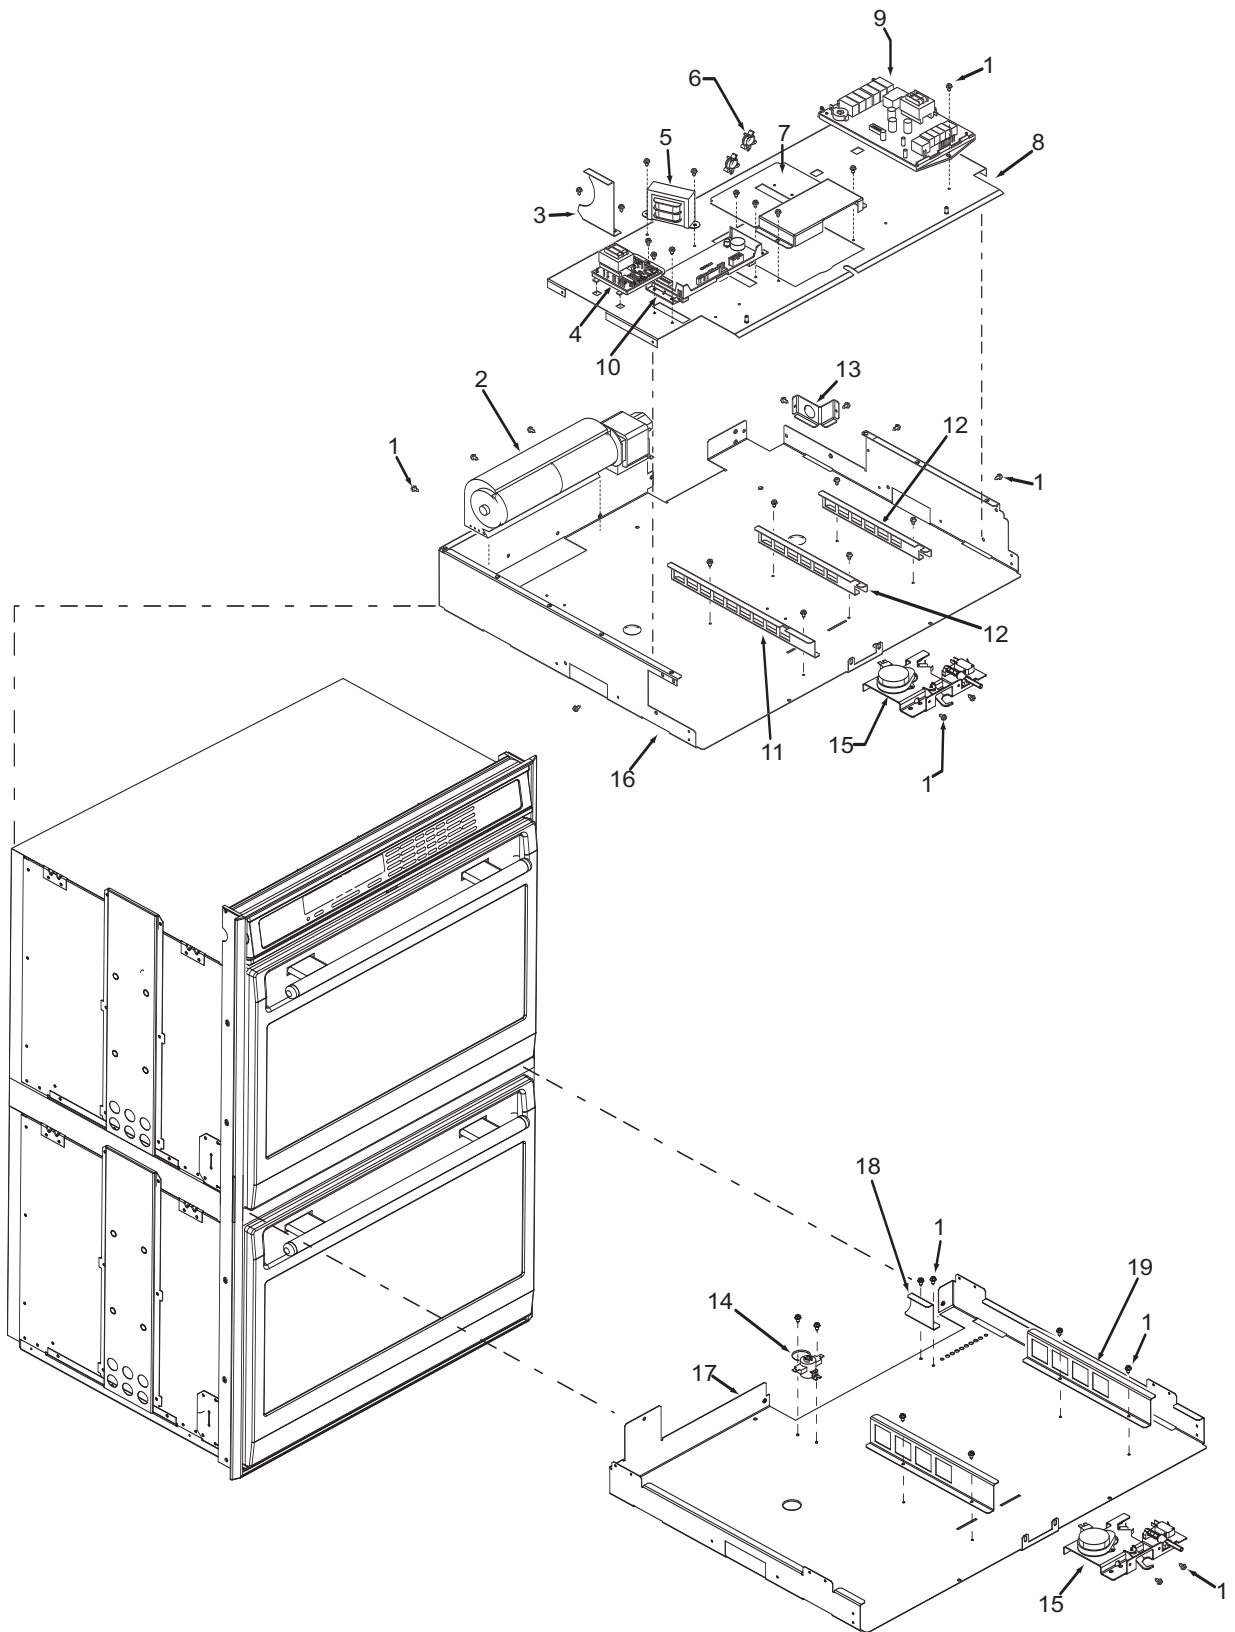

**30" Oven Modules Parts List
Single and Double Oven**

**36" Oven Modules Parts List
Single Oven**

<u>Ref #</u>	<u>Part #</u>	<u>Description</u>
1	801542	Screw, 8-18x3/8"
2	800381	Fan, Cooling, Upper
3	801224	Bracket, Air Diverter Top
4	801363	Control Board, Stepper Motor
5	800950	Transformer, Light
6	801912	Strain Relief, Plastic
7	800385	Cover, Latch
8	803356	Plate, Mounting Hardware
9	806822	Board, Relay, 30"/36"
10	806551	Controller, Oven, Single, 30"
	806552	Controller, Oven, Double, 30"
11	820130	Bracket-Z, Latch, Top Oven
12	800383	Bracket, Support, Top Module
13	800375	Bracket, Cord, Power
14	804537	Thermal Cut Out (Lower)
15	800263	Latch, Motorized
16	807542	Pan, Module, 30"
17	800386	Pan, Middle, DO
18	801212	Bracket, Air Diverter, DO
19	820129	Bracket-Z, Latch, Bottom Oven, DO

<u>Ref #</u>	<u>Part #</u>	<u>Description</u>
1	801542	Screw, 8-18x3/8"
2	800381	Fan, Cooling, Upper
3	801224	Bracket, Air Diverter Top
4	801363	Control Board, Stepper Motor
5	800950	Transformer, Light
6	801912	Strain Relief, Plastic
7	800385	Cover, Latch
8	803356	Plate, Mounting Hardware
9	806822	Board, Relay, 30"/36"
10	806560	Oven controller, Single 36"
11	820130	Bracket-Z, Latch
12	800383	Bracket, Support, Top Module
13	800375	Bracket, Cord, Power
14	804537	Thermal Cut Out
15	800263	Latch, Motorized
16	807543	Pan, Module, 36"

Not Shown

800714	Cable, Relay to Controller, 28"
809450	Cable, Relay to Controller, 21"
801714	Power Cord Conduit, Single
812348	Power Cord Conduit, Double

**Oven Modules Exploded View
Single and Double Oven**