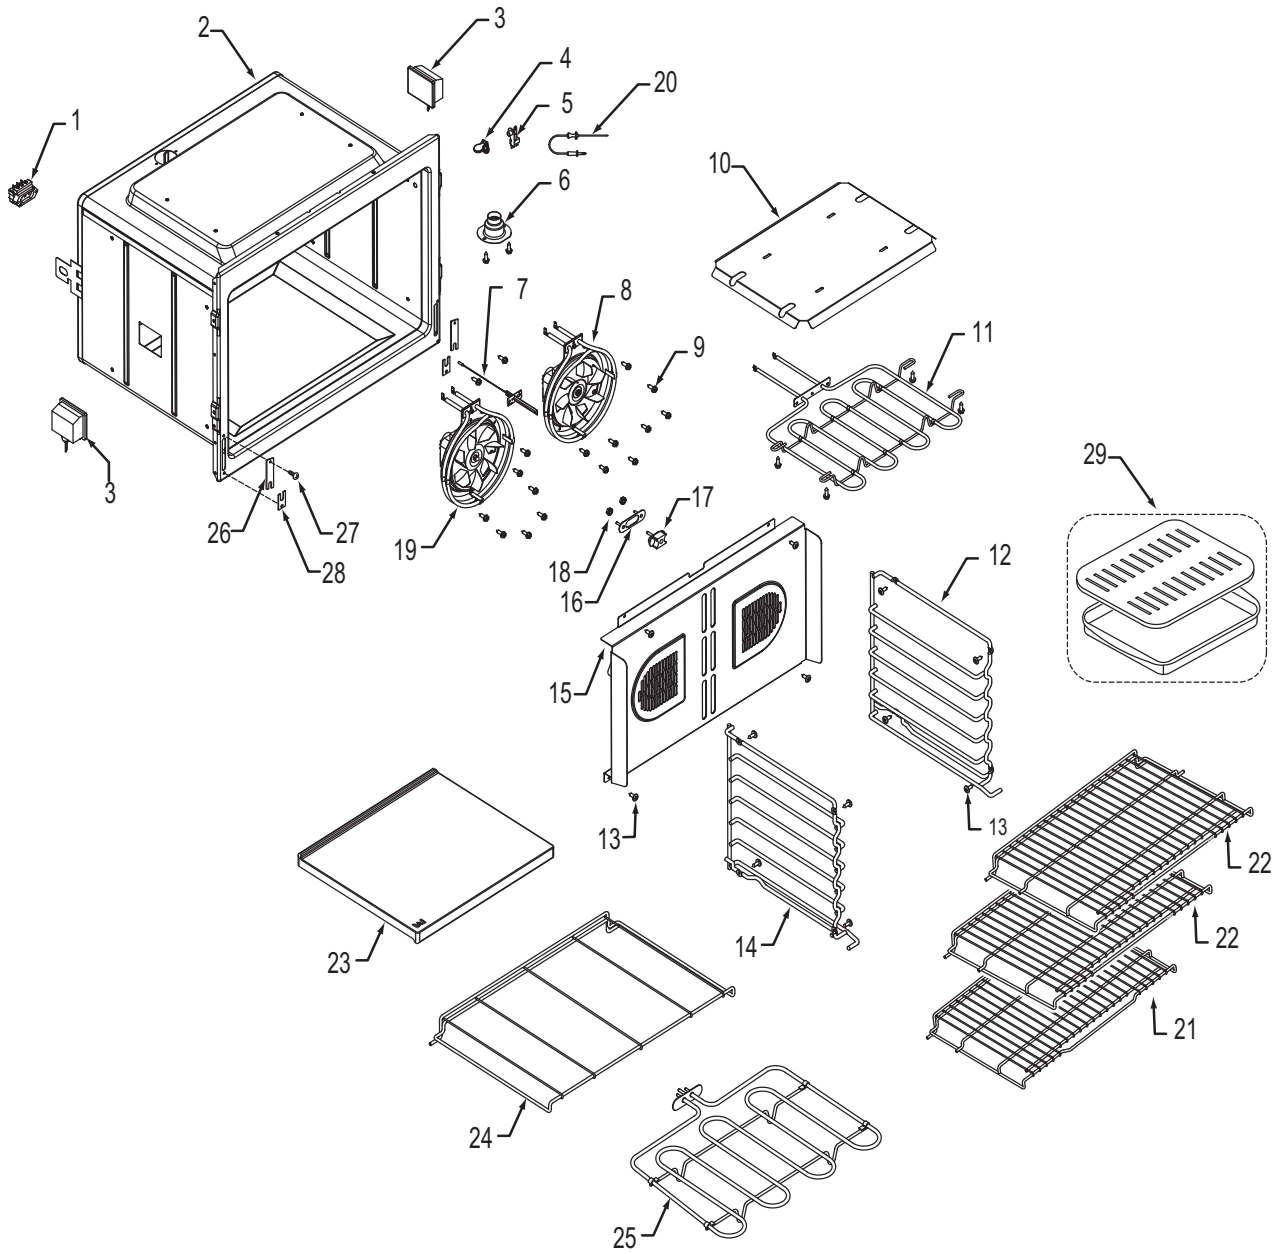

**30" Oven Cavity Parts List
Single and Double Oven**

<u>Ref #</u>	<u>Part #</u>	<u>Description</u>
1	803140	Receptacle, Pizza Element
2	N/A	Cavity, Oven (Contact Factory)
3	800307	Light, Oven
4	800943	Cover, Probe Switch
5	800942	Switch, Probe
6	800304	Catalyst, Smoke
7	809982	Sensor, Temperature
8	800701	Fan, Convection Assy., Cw
9	801544	Screw, 8-32x1/2"
10	801122	Pan, Broil Element
11	808643	Element, Broil, 30"
12	800368	Guide, Rack, Right
13	802704	Screw, 8-32x1/2 Lo Profile
14	801141	Guide, Rack, Left
15	802898	Convection Baffle Assembly, 30"
16	801417	Plate, Retainer
17	803141	Receptacle, Plug, Ceramic
18	801049	Nut, 8-32 Keps
19	809818	Fan, Convection Assy., Ccw
20	808652	Probe, Temperature
21	802988	Rack, Oven 30"
22	803062	Rack, Oven Flat 30"
23	803859	Stone, Pizza
24	800735	Rack, Pizza Stone, 30"
25	800717	Element, Pizza 3500 Watt 230V
26	803373	Clip, Retainer Hinge
27	802929	Screw 6-20X5/8 PH TRS HD T-AB, Black
28	803323	Cover, Plate
29	804712	Accessory Pkg Broiler Pan Set

**36" Oven Cavity Parts List
Single Oven**

<u>Ref #</u>	<u>Part #</u>	<u>Description</u>
1	803140	Receptacle, Pizza Element
2	N/A	Cavity, Oven (Contact Factory)
3	800307	Light, Oven
4	800493	Cover, Probe Switch
5	800942	Switch, Probe
6	800304	Catalyst, Smoke
7	809982	Sensor, Temperature
8	800701	Fan, Convection Assy., Cw
9	801544	Screw, 8-32x1/2"
10	801616	Deflector, Pan Broil
11	801615	Element, Broil, 36"
12	800734	Guide, Rack, Right
13	802704	Screw, 8-32x1/2 Lo Profile
14	801142	Guide, Rack, Left
15	802900	Convection Baffle Assembly, 36"
16	801417	Plate, Retainer
17	803141	Receptacle, Plug, Ceramic
18	801049	Nut, 8-32 Keps
19	809818	Fan, Convection Assy., Ccw
20	808652	Probe, Temperature
21	802989	Rack, Oven 36"
22	803063	Rack, Oven Flat 36"
23	803859	Stone, Pizza
24	800736	Rack, Pizza Stone, 36"
25	800717	Element, Pizza 3500 Watt 230V
26	803373	Clip, Retainer Hinge
27	802929	Screw 6-20X5/8 PH TRS HD T-AB, Black
28	803323	Cover, Plate
29	804712	Accessory Pkg Broiler Pan Set

Not Shown

803816	Light Bulb
801949	Pizza Peel
801554	Hard Fiber Flat Washer

**Oven Cavity Exploded View
Single and Double Oven**