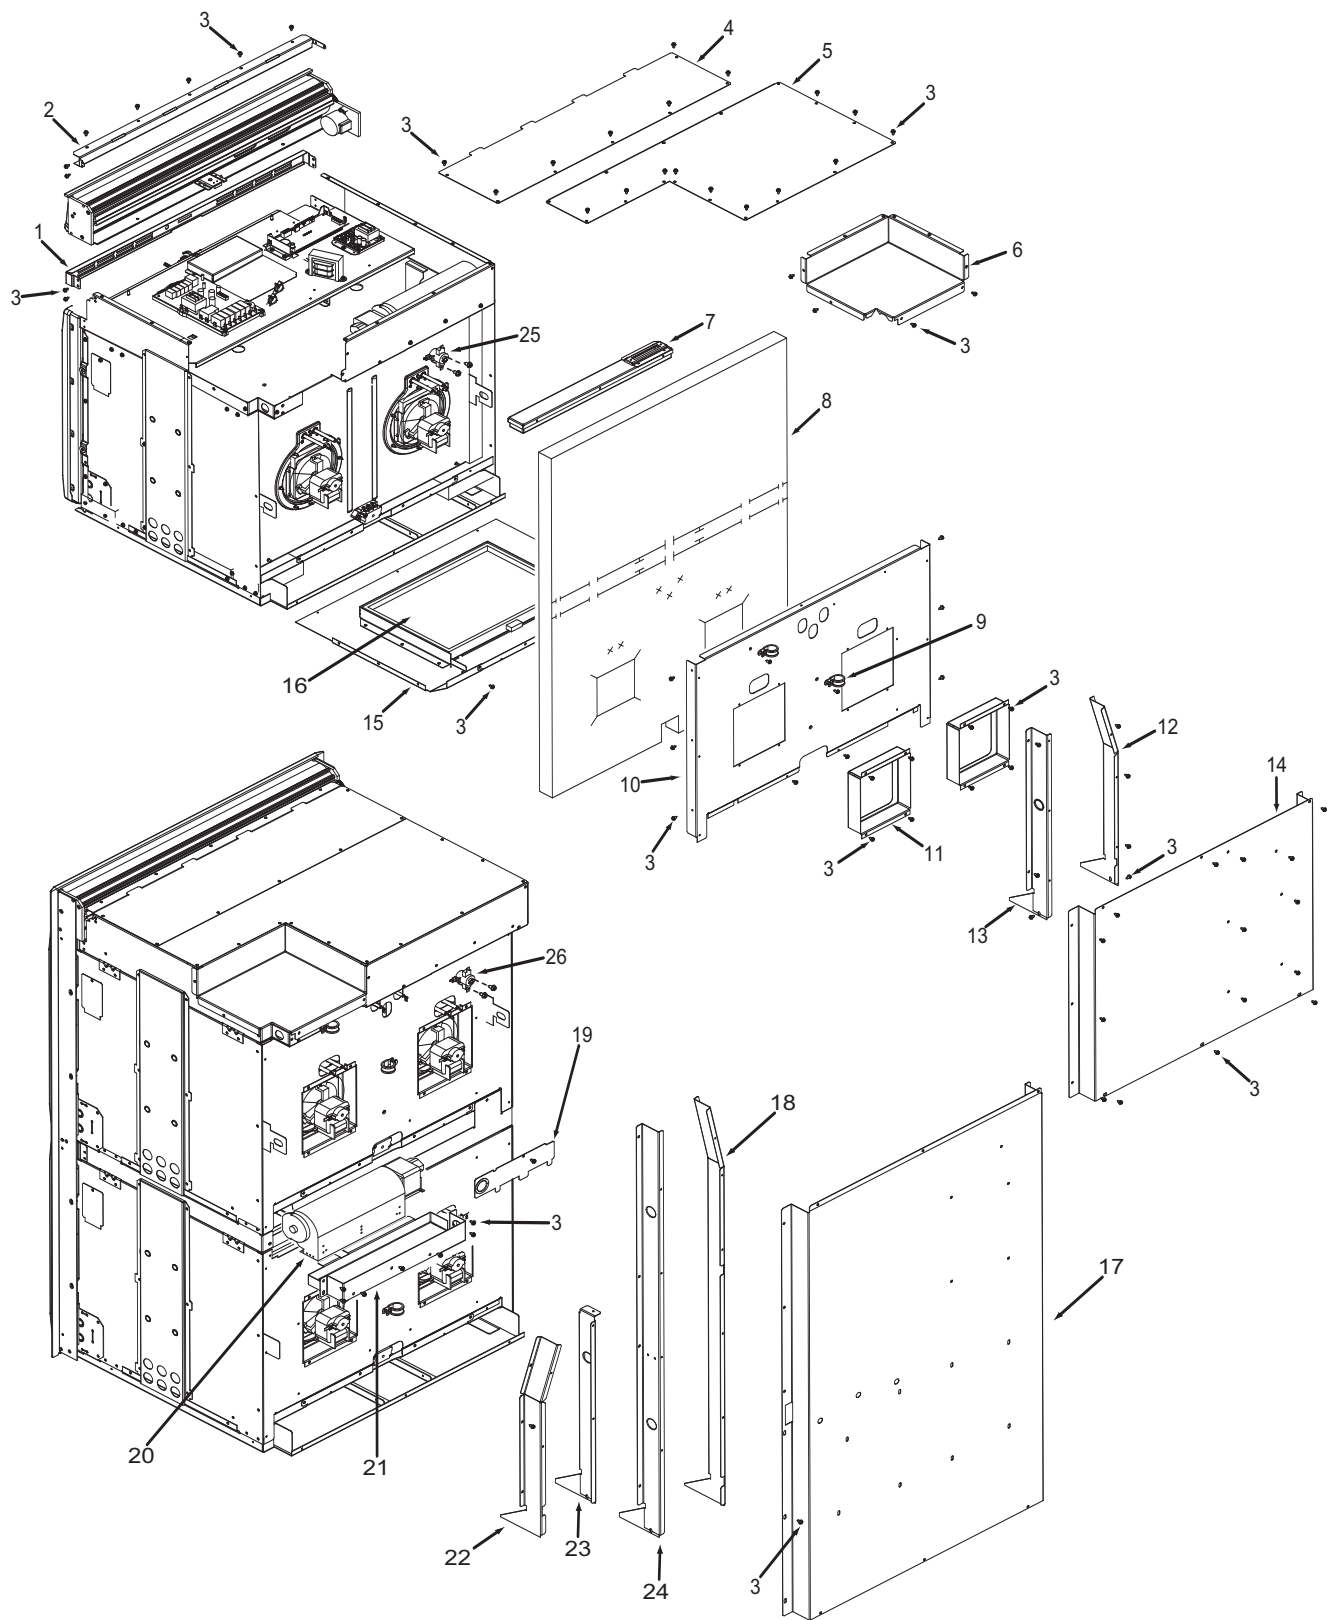

**Not Shown**

801241 Plate, Vent Middle

**36" Back View Parts List  
Single Oven**

<u>Ref #</u>	<u>Part #</u>	<u>Description</u>
1	801536	Face Plate, Venting, Upper, 36"
2	801582	Stiffener, Top Module, 36"
3	801542	Screw, 8-18x3/8"
4	801478	Panel, Top Module, Front, 36"
5	801331	Cover, Large, 36"
6	801803	Cover, Small, Top Module, 36"
7	801700	Catalyst, Sub Assembly
8	805979	Insulation, Cavity, Top, 36"
	805980	Insulation, Cavity, Back, 36"
9	801913	Strain Relief, Metal, 36"
10	803329	Panel, Insulation, Back, 36"
11	802918	Panel, Inner, Back, 36"
12	803334	Channel, Exhaust, 36"
13	803327	Channel, Cooling, 36"
14	801506	Panel, Cover, Back, 36"
15	802700*	Bake, Pan Sub Assembly, 36"
16	800360*	Element, Bake, 36"

\* See Bake Pan Assembly exploded view page 14.

**Oven Back Exploded View  
Single and Double Oven**

**30" Side and Base View Parts List  
Single and Double Oven**

<u>Ref #</u>	<u>Part #</u>	<u>Description</u>
1	820125	Channel, Upper Venting
2	800890	Cover, Temperature Probe
3	801721	Enclosure, Rt Side 30"
4	801475	Bracket, Hold Down
5	801530	Insulation, Light
6	800926	Hinge, Pocket
7	806612	Insulation, Cavity, Hinge
8	800364	Stiffener, U-Wrap
9	806608	Insulation, Cavity, Right Side
10	808422	Base, Assembly Single
	804541	Base, Assembly, Double
11	806609	Insulation, Cavity, Left Side
12	801720	Enclosure, Left Side, 30"