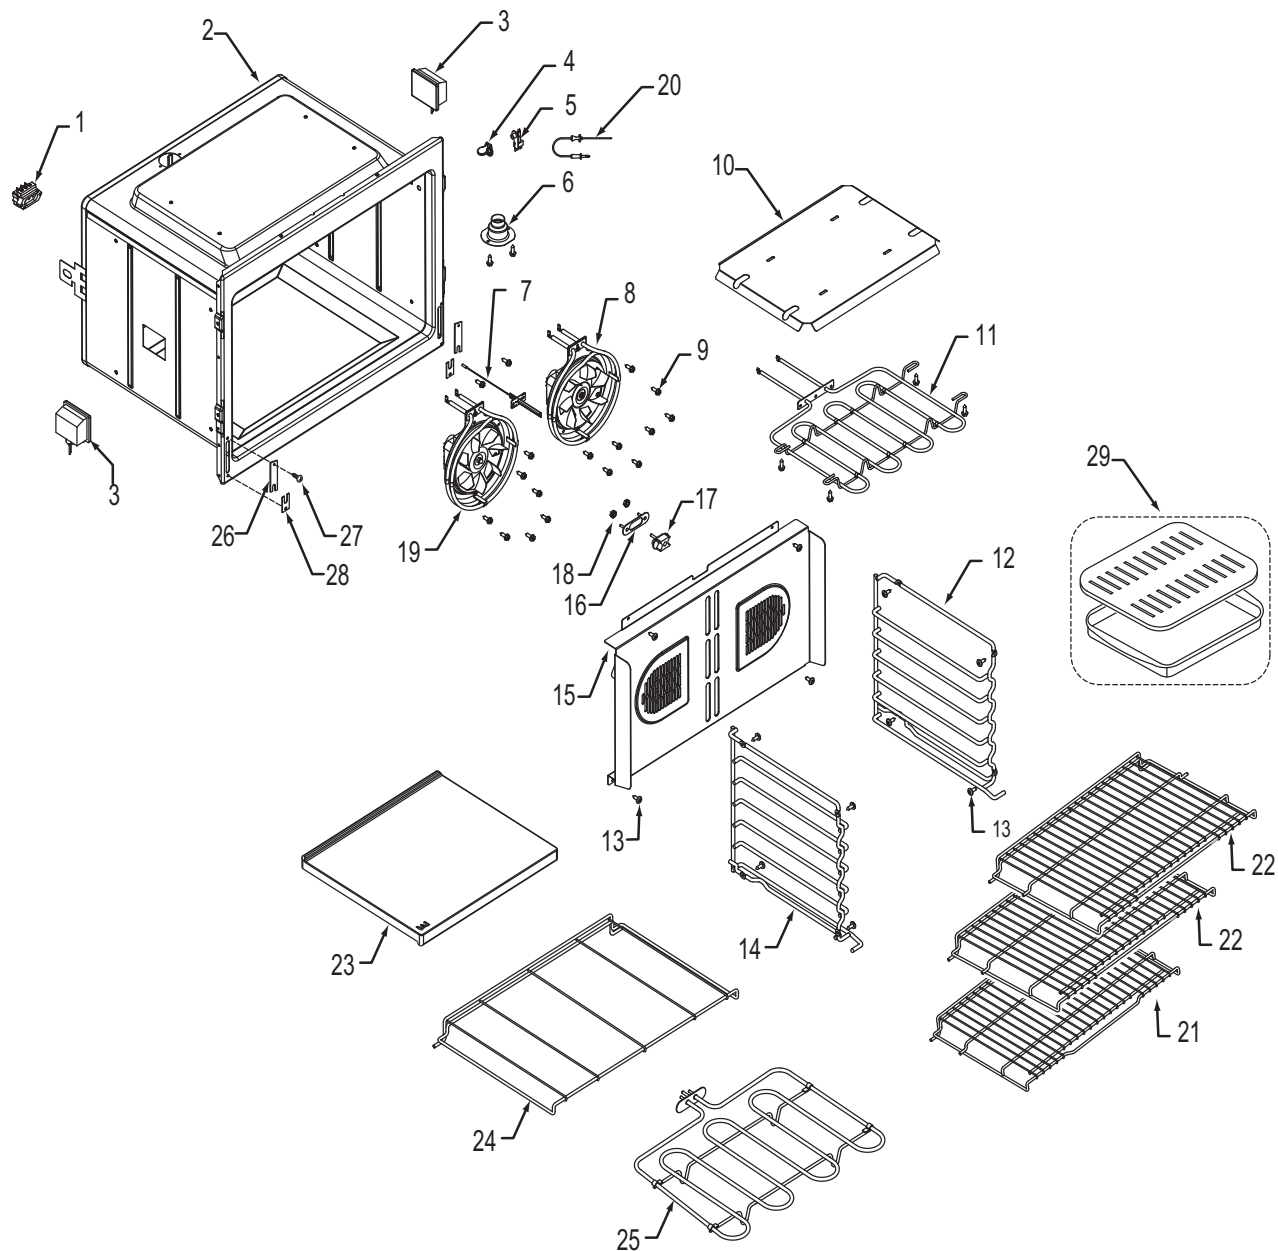

**30" Oven Cavity Parts List
Single and Double Oven**

<u>Ref #</u>	<u>Part #</u>	<u>Description</u>
1	803140	Receptacle, Pizza Element
2	N/A	Cavity, Oven (Contact Factory)
3	800307	Light, Oven
4	800943	Cover, Probe Switch
5	800942	Switch, Probe
6	800304	Catalyst, Smoke
7	809982	Sensor, Temperature
8	800701	Fan, Convection Assy., Cw
9	801544	Screw, 8-32x1/2"
10	801122	Pan, Broil Element
11	808643	Element, Broil, 30"
12	800368	Guide, Rack, Right
13	802704	Screw, 8-32x1/2 Lo Profile
14	801141	Guide, Rack, Left
15	802898	Convection Baffle Assembly, 30"
16	801417	Plate, Retainer
17	803141	Receptacle, Plug, Ceramic
18	801049	Nut, 8-32 Keps
19	809818	Fan, Convection Assy., Ccw
20	808652	Probe, Temperature
21	802988	Rack, Oven 30"
22	803062	Rack, Oven Flat 30"
23	803859	Stone, Pizza
24	800735	Rack, Pizza Stone, 30"
25	800717	Element, Pizza 3500 Watt 230V
26	803373	Clip, Retainer Hinge
27	802929	Screw 6-20X5/8 PH TRS HD T-AB, Black
28	803323	Cover, Plate
29	804712	Accessory Pkg Broiler Pan Set

**36" Oven Cavity Parts List
Single Oven**

<u>Ref #</u>	<u>Part #</u>	<u>Description</u>
1	803140	Receptacle, Pizza Element
2	N/A	Cavity, Oven (Contact Factory)
3	800307	Light, Oven
4	800493	Cover, Probe Switch
5	800942	Switch, Probe
6	800304	Catalyst, Smoke
7	809982	Sensor, Temperature
8	800701	Fan, Convection Assy., Cw
9	801544	Screw, 8-32x1/2"
10	801616	Deflector, Pan Broil
11	801615	Element, Broil, 36"
12	800734	Guide, Rack, Right
13	802704	Screw, 8-32x1/2 Lo Profile
14	801142	Guide, Rack, Left
15	802900	Convection Baffle Assembly, 36"
16	801417	Plate, Retainer
17	803141	Receptacle, Plug, Ceramic
18	801049	Nut, 8-32 Keps
19	809818	Fan, Convection Assy., Ccw
20	808652	Probe, Temperature
21	802989	Rack, Oven 36"
22	803063	Rack, Oven Flat 36"
23	803859	Stone, Pizza
24	800736	Rack, Pizza Stone, 36"
25	800717	Element, Pizza 3500 Watt 230V
26	803373	Clip, Retainer Hinge
27	802929	Screw 6-20X5/8 PH TRS HD T-AB, Black
28	803323	Cover, Plate
29	804712	Accessory Pkg Broiler Pan Set

Not Shown

803816	Light Bulb
801949	Pizza Peel
801554	Hard Fiber Flat Washer

**Oven Cavity Exploded View
Single and Double Oven**