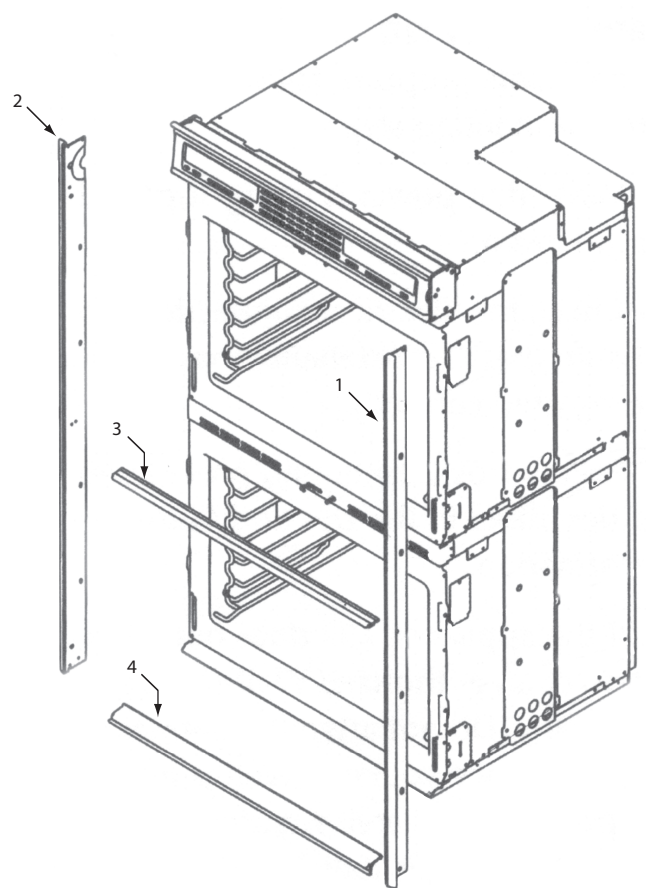

Trim Exploded View

<u>Model #</u>	<u>Ref#</u>	<u>Part #</u>	<u>Description</u>
SO30F/S	1	800706	Extrusion, Side, Right
	2	800707	Extrusion, Side, Left
	3	805115	Extrusion, Bottom
SO36U/S	1	800939	Extrusion, Side, Right
	2	800938	Extrusion, Side, Left
	3	802731	Extrusion, Bottom
SO30U/B	1	800525	Extrusion, Side, Right
	2	800524	Extrusion, Side, Left
	3	805175	Extrusion, Bottom
SO36U/B	1	802740	Extrusion, Side, Right
	2	802739	Extrusion, Side, Left
	3	802743	Extrusion, Bottom

<u>Model #</u>	<u>Ref#</u>	<u>Part #</u>	<u>Description</u>	
DO30F/S	1	800389	Extrusion, Side, Right	
	2	800390	Extrusion, Side, Left	
	3	802719	Extrusion, Middle	
	4	805115	Extrusion, Bottom	
DO30U/S	1	800389	Extrusion, Side, Right	
	2	800390	Extrusion, Side, Left	
	2	803966	Extrusion, Side, Left	
	4	805115	Extrusion, Bottom	
SO30U/P	1	800518	Extrusion, Side, Right	
	2	800519	Extrusion, Side, Left	
	4	805174	Extrusion, Bottom	
	SO36U/P	1	802742	Extrusion, Side, Right
2		802741	Extrusion, Side, Left	
4		802744	Extrusion, Bottom	
DO30U/P		1	805186	Extrusion, Side, Right
	2	805185	Extrusion, Side, Left	
	3	805184	Extrusion, Middle	
	4	805174	Extrusion, Bottom	
DO30U/B	1	805183	Extrusion, Side, Right	
	2	805182	Extrusion, Side, Left	
	3	805181	Extrusion, Middle	
	3	805175	Extrusion, Bottom