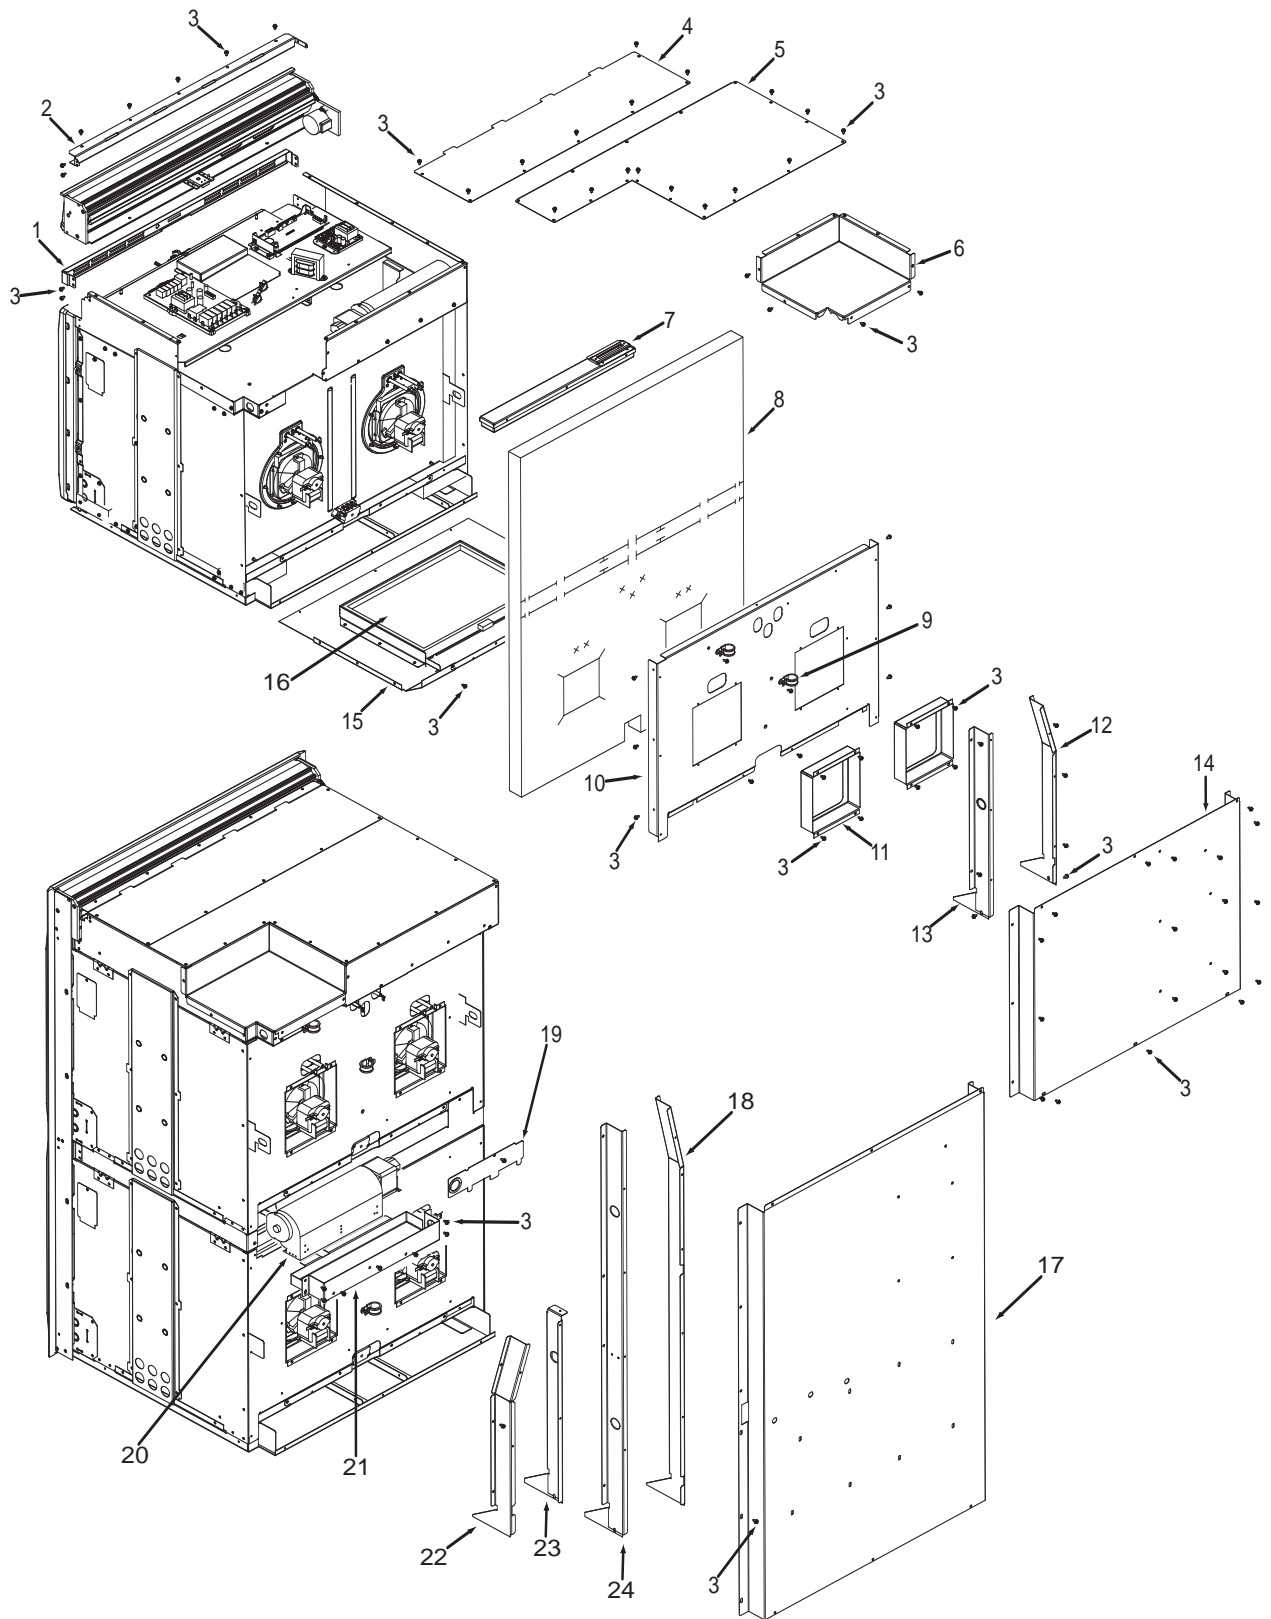

**30" Back View Parts List
Single and Double Oven**

<u>Ref #</u>	<u>Part #</u>	<u>Description</u>
1	800374	Face Plate, Venting, Upper
2	800382	Stiffener, Top Module
3	801542	Screw, 8-18x3/8"
4	800379	Panel, Upper, Front
5	820118	Cover, Rear, Top Module
6	801705	Cover, Small, Top Module
7	801700	Catalyst, Sub Assembly
8	805976	Insulation, Cavity, Top
	805977	Insulation, Cavity, Top Dbl
	805978	Insulation, Cavity, Back
9	801913	Strain Relief, Metal
10	802919	Panel, Back, Top Insulation
11	802918	Panel, Inner, Back
12	801290	Channel, Divider, Side Exhaust
13	803074	Channel, Divider, Air, Single
14	820117	Panel, Back, Single Oven
15	801702*	Bake, Pan Assembly
16	800360*	Element, Bake
17	800388	Panel, Back, Double Oven
18	801169	Channel, Divider Side, Exhaust, Lrg
19	801208	Cover, Back Panel, Small
20	801143	Fan, Cooling, Lower
21	801209	Cover, Fan, Cooling
22	801170	Channel, Divider Side Exhaust, Sml
23	801171	Channel, Divider, Cooling
24	800393	Channel, Divider, Cooling, DO

**36" Back View Parts List
Single Oven**

<u>Ref #</u>	<u>Part #</u>	<u>Description</u>
1	801536	Face Plate, Venting, Upper, 36"
2	801582	Stiffener, Top Module, 36"
3	801542	Screw, 8-18x3/8"
4	801478	Panel, Top Module, Front, 36"
5	801331	Cover, Large, 36"
6	801803	Cover, Small, Top Module, 36"
7	801700	Catalyst, Sub Assembly
8	805979	Insulation, Cavity, Top, 36"
	805980	Insulation, Cavity, Back, 36"
9	801913	Strain Relief, Metal, 36"
10	803329	Panel, Insulation, Back, 36"
11	802918	Panel, Inner, Back, 36"
12	803334	Channel, Exhaust, 36"
13	803327	Channel, Cooling, 36"
14	801506	Panel, Cover, Back, 36"
15	802700*	Bake, Pan Sub Assembly, 36"
16	800360*	Element, Bake, 36"

* See Bake Pan Assembly exploded view page 5-14.

**Oven Back Exploded View
Single and Double Oven**