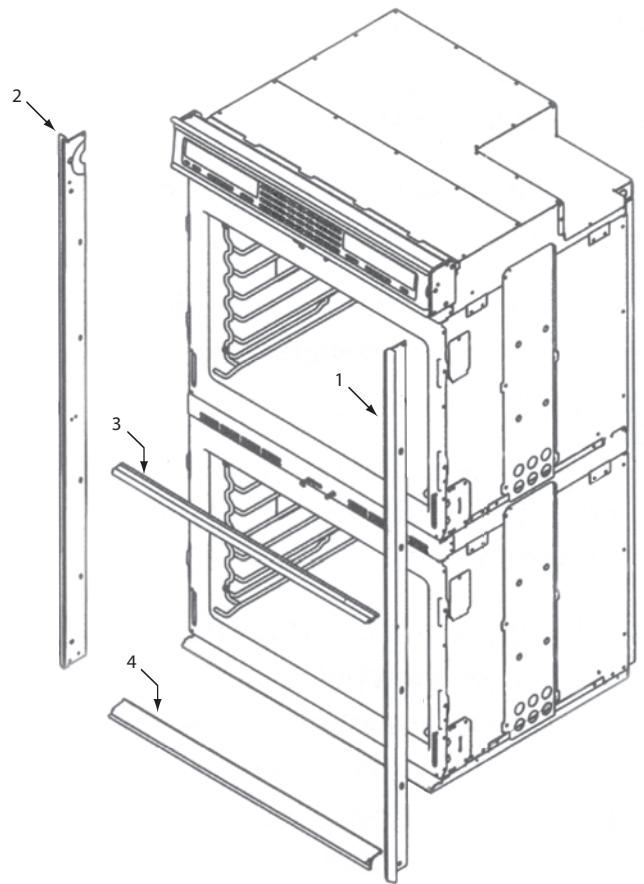

Trim Exploded View

<u>Model #</u>	<u>Ref#</u>	<u>Part #</u>	<u>Description</u>
SO30F/S	1	800706	Extrusion, Side, Right
	2	800707	Extrusion, Side, Left
	3	805115	Extrusion, Bottom
SO36U/S	1	800939	Extrusion, Side, Right
	2	800938	Extrusion, Side, Left
	3	802731	Extrusion, Bottom
SO30U/B	1	800525	Extrusion, Side, Right
	2	800524	Extrusion, Side, Left
	3	805175	Extrusion, Bottom
SO36U/B	1	802740	Extrusion, Side, Right
	2	802739	Extrusion, Side, Left
	3	802743	Extrusion, Bottom

<u>Model #</u>	<u>Ref#</u>	<u>Part #</u>	<u>Description</u>
DO30F/S	1	803967	Extrusion, Side, Right
	2	800390	Extrusion, Side, Left
	3	802719	Extrusion, Middle,
	4	805115	Extrusion, Bottom
DO30U/S	1	800389	Extrusion, Side, Right
	2	800390	Extrusion, Side, Left
	3	802719	Extrusion, Middle,
	4	805115	Extrusion, Bottom
SO30U/P	1	800518	Extrusion, Side, Right
	2	800519	Extrusion, Side, Left
	4	805174	Extrusion, Bottom
SO36U/P	1	802742	Extrusion, Side, Right
	2	802741	Extrusion, Side, Left
	4	802744	Extrusion, Bottom
DO30U/P	1	802738	Extrusion, Side, Right
	2	802737	Extrusion, Side, Left
	3	802736	Extrusion, Middle
	4	805174	Extrusion, Bottom
DO30U/B	1	800528	Extrusion, Side, Right
	2	800527	Extrusion, Side, Left
	3	800526	Extrusion, Middle
	4	805175	Extrusion, Bottom