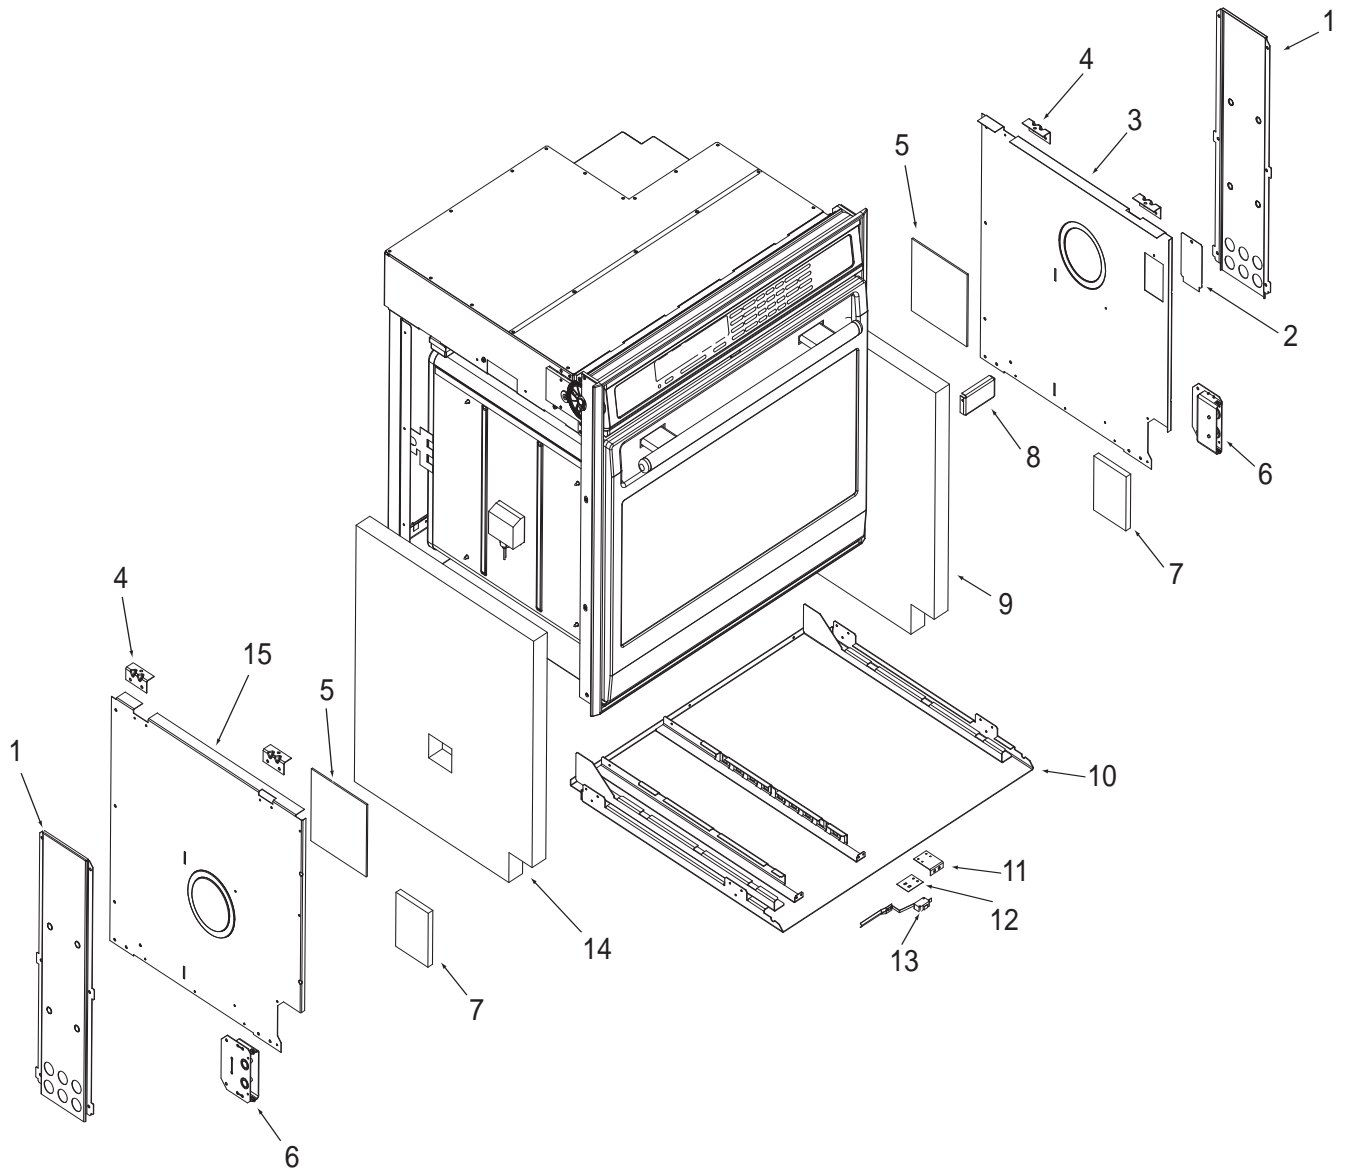

30" Side and Base View Parts List Single and Double Oven

<u>Ref #</u>	<u>Part #</u>	<u>Description</u>
1	820125	Channel, Upper Venting
2	800890	Cover, Temperature Probe
3	801721	Enclosure, Rt Side 30"
4	801475	Bracket, Hold Down
5	801530	Insulation, Light
6	800926	Hinge, Pocket
7	806612	Insulation, Cavity, Hinge
8	800364	Stiffener, U-Wrap
9	806608	Insulation, Cavity, Right Side
10	804549	Base, Assembly Single
	804541	Base, Assembly, Double
11	801901	Plate, Fan Apparency
12	801728	Insulation, Switch
13	802728	Switch, Fan Apparency
14	806609	Insulation, Cavity, Left Side
15	801720	Enclosure, Left Side, 30"

36" Side and Base View Parts List Single Oven

<u>Ref #</u>	<u>Part #</u>	<u>Description</u>
1	801335	Channel, Upper Venting
2	800890	Cover, Temperature Probe
3	801724	Enclosure, Rt Side
4	801475	Bracket, Hold Down
5	801530	Insulation, Light
6	800926	Hinge, Pocket
7	806612	Insulation, Cavity, Hinge
8	800364	Stiffener, U-Wrap
9	806619	Insulation, Cavity, Right Side
10	804553	Base, Assembly, 36"
11	801901	Plate, Fan Apparency
12	801728	Insulation, Switch
13	802728	Switch, Fan Apparency
14	806618	Insulation, Cavity, Left Side
15	801723	Enclosure, Left Side,

**Oven Side and Base Exploded View
Single and Double Oven**