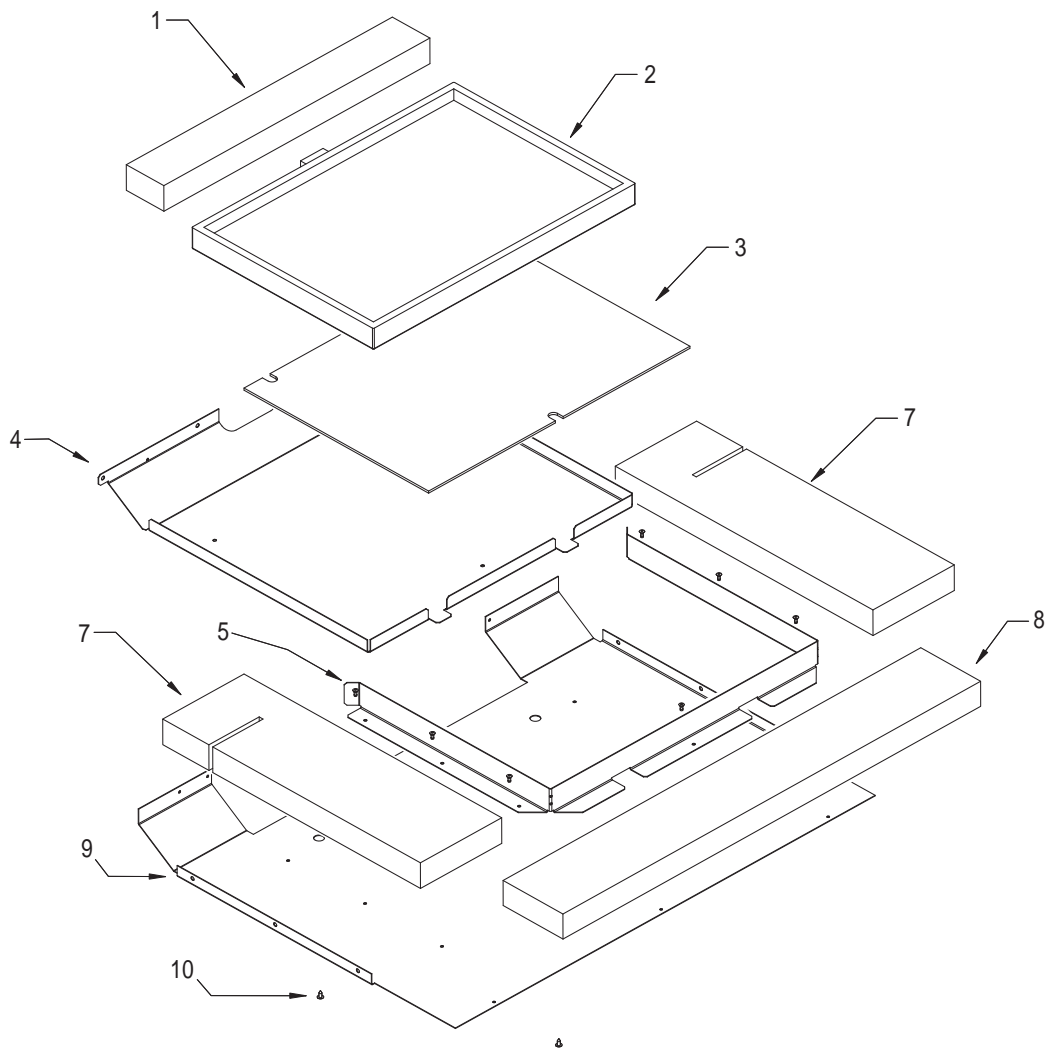

Bake Pan Assembly Exploded View
Single and Double Oven

30" Bake Pan Parts List
Single and Double Oven

Ref #	Part #	Description
1	806598	Insulation, Bake Element , Behind
2	800360	Element, Bake
3	801159	Insulation, Bake Element, Under
4	800359	Pan, Bake Element
5	800358	Bracket, Bake Element
6	801542	Screw, 8-18x3/8"
7	806604	Insulation, Base, U-Wrap Sides
8	806634	Insulation, Base, U-Wrap Front
9	801722	Enclosure, Bottom, 30"
10	801553	Screw, 6-20x3/8"

36" Bake Pan Parts List
Single Oven

Ref #	Part #	Description
1	806598	Insulation, Bake Element , Behind
2	800360	Element, Bake
3	801159	Insulation, Bake Element, Under
4	800359	Pan, Bake Element
5	800358	Bracket, Bake Element
6	801542	Screw, 8-18x3/8"
7	806620	Insulation, Base, U-Wrap Sides
8	806621	Insulation, Base, U-Wrap Front
9	801725	Enclosure, Bottom, 36"
10	801553	Screw, 6-20x3/8"