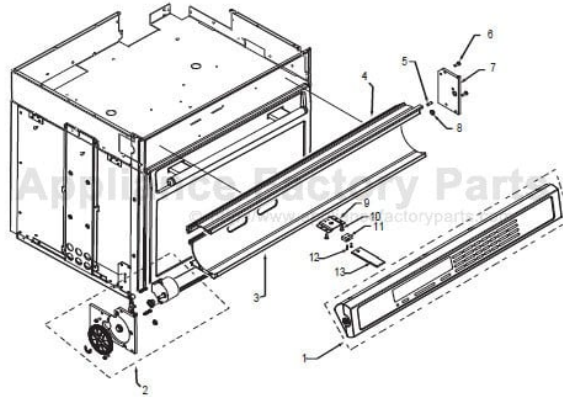

[Find Your Wolf Electric Range Parts - Select From 82 Models](#)

----- Manual continues below -----