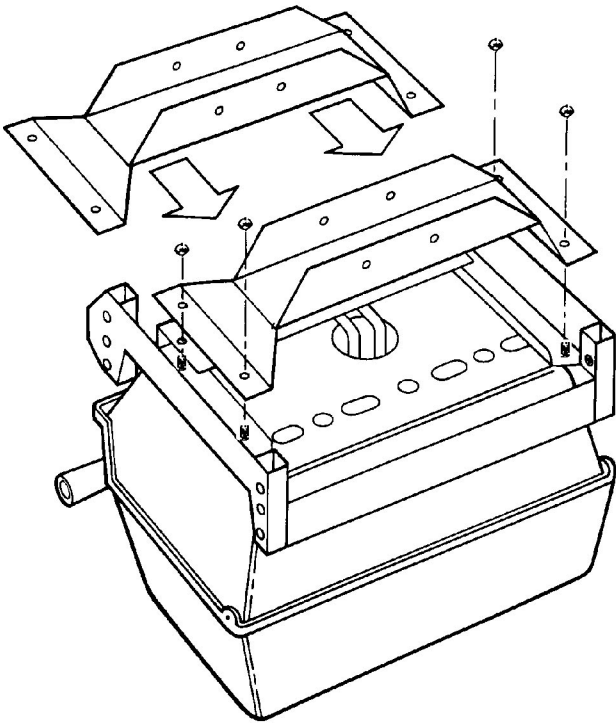

1

2

11240 IN GROUND POST
(OPTIONAL)