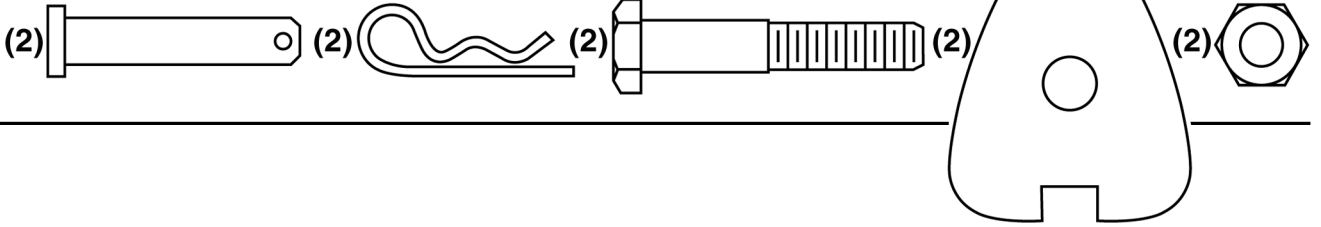

4

PARTS LIST/LISTE DES PIECES

KEY	ITEM #	DESCRIPTION	553-8	554-8	702-8	712-8	732-8	742-8	KEY	ITEM #	DESCRIPTION	553-8	554-8	702-8	712-8	732-8	742-8
1.	S11445	CASTING BOTTOM	1	1	•	•	•	•	76.	10239-7	WASHER - HANDLE	2	2	2	2	2	2
	S11425	CASTING BOTTOM	•	•	1	1	1	1	77.	S15111	GREASE CUP HOLDER	1	1	1	1	1	1
2.	S11405	CASTING TOP	1	1	•	•	•	•	80.	Y-11560	SCREW - 1/4:20 X 1-7/8	12	12	12	12	12	12
	S11290	CASTING TOP	•	•	1	1	1	1	82.	Y-12860	BOLT - 1/4:20 X 1	16	16	16	16	16	16
3.	S14018	NAMEPLATE	1	1	1	1	1	1	84.	Y-12220	BUSHING	1	1	1	1	1	1
5.	10571-6	HEAT INDICATOR	1	1	1	•	•	•	85.	Y-11211	WASHER - LOCK 1/4	8	8	8	8	8	8
6.	S21235	HINGE PIN	2	2	2	2	2	2	87.	Y-11793	NUT - 1/4	12	12	12	12	12	12
7.	S21233	HINGE CLIP	2	2	2	2	2	2	88.	Y-11598	NUT WING - 1/4	4	4	4	4	4	4
8.	10222-T32	GRATE	1	1	•	•	•	•	98.	S21124	SCREW - 8 X 1/2	26	26	26	26	26	26
	10222-T42	GRATE	•	•	1	1	1	1	99.	Y-12646	SCREW - SHOULDER	4	4	4	4	4	6
9.	S12016	GRID	2	2	•	•	•	•	101.	Y-12853	WASHER - #8	•	4	•	4	4	4
	S12028	GRID	•	•	2	2	2	2	104.	Y-12835	SCREW - 6-32 X 1/4	6	6	6	6	6	6
11.	S12208	GRID RETRACTABLE	1	1	•	•	•	•	105.	Y-29307	NUT - 10:24	•	•	•	•	•	4
	S12206	GRID RETRACTABLE	•	•	1	1	1	1	108.	PB20-60	KNOB	•	•	•	•	•	1
14.	10010-45	BRIQUETS - CERAMIC	1	1	•	•	•	•	109.	S21136	SCREW 8-32 X 3/8	•	•	•	•	•	2
	10010-55	BRIQUETS - CERAMIC	•	•	1	1	1	1	110.	10225-T10	GRID	•	•	•	•	•	1
15.	S10077	BURNER ASSY	1	1	•	•	•	•	111.	10390-E10	SIDE BURNER	•	•	•	•	•	1
	S10017	BURNER ASSY	•	•	1	1	1	1	113.	10342-T12	ELECTRODE	•	•	•	•	•	1
17.	10342-21	IGNITOR	1	1	1	1	1	•	114.	10393-K40	COVER - SIDE BURNER	•	•	•	•	•	1
	10342-22	IGNITOR	•	•	•	•	•	1	115.	Y-29305	SCREW 10:24 X 1/2	2	2	2	2	2	12
18.	S15500	ELECTRODE	1	1	1	1	1	1	117.	10393-R50	SHELF - SIDE BURNER	•	•	•	•	•	1
21.	10440-K41	CONTROL ASSY NG	1	1	•	•	•	•									
	10440-K51	CONTROL ASSY NG	•	•	1	1	•	•									
	10440-R52	CONTROL ASSY NG	•	•	•	•	1	•									
	10442-R54	CONTROL ASSY NG	•	•	•	•	•	1									
21A.	S13467-132	HOSE-SIDE BURNER NG	•	•	•	•	•	1									
	Y-11230	COTTER PIN	•	•	•	•	•	1									
21B.	10110-91	HOSE-REAR BURNER NG	•	•	•	•	1	1									
22.	10111-K23	HOSE NG	1	1	1	1	1	1									
23.	10472-K36	CONTROL KNOB	2	2	2	2	3	4									
30.	S14183	DECO PLATE	1	1	•	•	•	•									
	S14181	DECO PLATE	•	•	1	1	•	•									
	S14186	DECO PLATE	•	•	•	•	1	•									
	S14187	DECO PLATE	•	•	•	•	•	1									
31.	10194-K401	CONTROL COVER	1	1	•	•	•	•									
	10194-K501	CONTROL COVER	•	•	1	1	1	1									
35.	10184-K561	SUPPORT - CASTING-LH	1	1	1	1	1	1									
36.	10184-K571	SUPPORT - CASTING-RH	1	1	1	1	1	1									
37.	10184-K581	SUPPORT - SHELF - LH	•	2	•	2	2	2									
38.	10184-K591	SUPPORT - SHELF - RH	•	2	•	2	2	2									
39.	10958-K441	BRACE - REAR	1	1	•	•	•	•									
	10958-K641	BRACE - REAR	•	•	1	1	1	1									
40.	10958-K571	LOWER SHELF	1	1	1	1	1	1									
41.	10958-K431	BRACE - FRONT	1	1	•	•	•	•									
	10958-K631	BRACE - FRONT	•	•	1	1	1	1									
42.	10958-K421	POST SUPPORT	1	1	•	•	•	•									
	10958-K521	POST SUPPORT	•	•	1	1	1	1									
46.	10958-K531	POST	1	1	1	1	1	1									
47.	10958-K541	POST COVER	1	1	1	1	1	1									
49.	10711-K541	CONDI - BIN	•	•	•	1	1	1									
	10711-K441	CONDI - BIN	•	1	•	•	•	•									
50.	10711-K551	SHELF - SIDE	•	2	•	2	2	1									
53.	S16144-2	SHELF - BOARD - FRONT	•	•	•	1	1	1									
	S16142	SHELF - BOARD - FRONT	•	1	•	•	•	•									
57.	10156-K40	SHIELD	1	1	•	•	•	•									
	10156-K55	SHIELD	•	•	1	1	1	1									
65.	S13009	BURNER ROTISSERIE	•	•	•	•	1	1									
66.	10696-160	REAR BURNER-ORIFICE NG	•	•	•	•	1	1									
68.	S21362	SPRING	•	•	•	•	2	2									
69.	Y-11990	HEX NUT	•	•	•	•	1	1									

OPTIONAL

	<u>11300</u>	<u>PATIO BASE ASSY</u>						
40.	10958-K571	PATIO BASE	1					
45.	10184-K80	PATIO BASE - SUPPORT	1					
48.	10958-K561	POST BASE - BRACKET	1					
83.	S21014	BOLT 1/4:20 X 3/4	4					
85.	Y-11211	WASHER - LOCK 1/4	4					
87.	Y-11793	NUT 1/4-20	4					
90.	Y-12286	LAG BOLT - 5/16 X 4	4					
92.	Y-12851	WASHER - 3/8	4					

	<u>11240</u>	<u>POST EXTENSION ASSY</u>						
43.	10958-K55	POST - INGROUND	1					
83.	S21014	BOLT 1/4:20 X 3/4	2					
86.	10958-K58	POST - BRACE	1					
87.	Y-11793	NUT - HEX 1/4:20	2