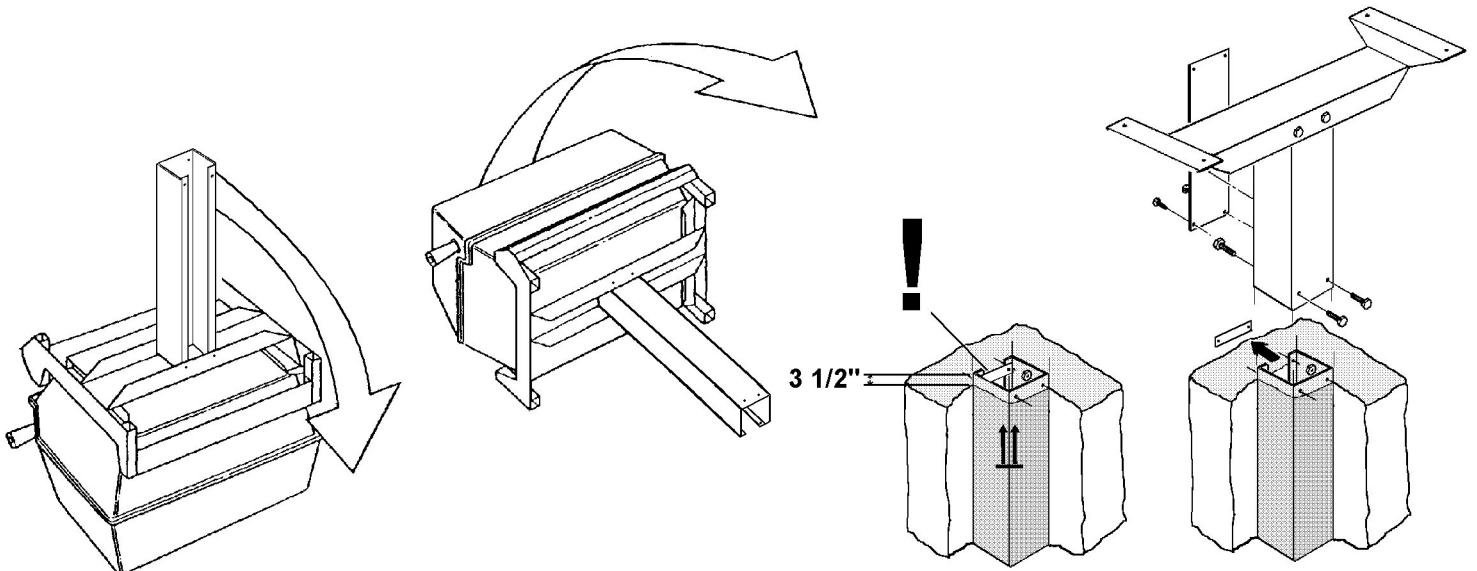

Onward
 SINCE 1906
 MANUFACTURING COMPANY
 585 KUMPF DRIVE LIMITED
 WATERLOO, ONTARIO, CANADA
 N2V 1K3

1

2

11240 IN GROUND POST
(OPTIONAL)

2

11300 DECK MOUNT
(OPTIONAL)

3

(1)