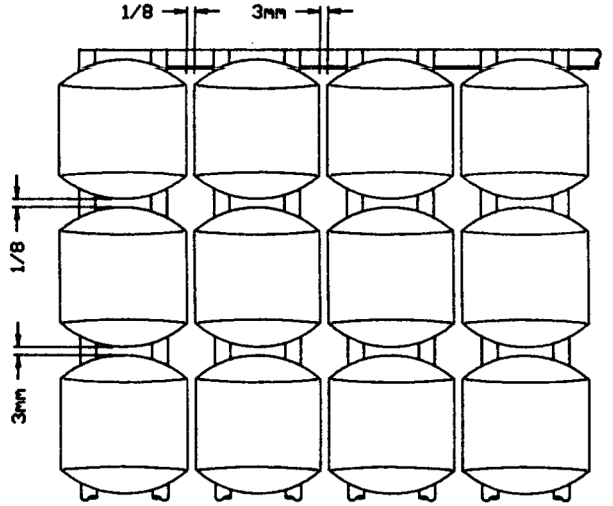

4

PARTS LIST/LISTE DES PIECES

KEY	ITEM #	DESCRIPTION	553-8	554-8	702-8	712-8	732-8	742-8	KEY	ITEM #	DESCRIPTION	553-8	554-8	702-8	712-8	732-8	742-8
1.	S11445	CASTING BOTTOM	1	1	•	•	•	•	76.	10239-7	WASHER - HANDLE	2	2	2	2	2	2
	S11425	CASTING BOTTOM	•	•	1	1	1	1	77.	S15111	GREASE CUP HOLDER	1	1	1	1	1	1
2.	S11405	CASTING TOP	1	1	•	•	•	•	80.	Y-11560	SCREW - 1/4:20 X 1-7/8	12	12	12	12	12	12
	S11290	CASTING TOP	•	•	1	1	1	1	82.	Y-12860	BOLT - 1/4:20 X 1	16	16	16	16	16	16
3.	S14018	NAMEPLATE	1	1	1	1	1	1	84.	Y-12220	BUSHING	1	1	1	1	1	1
5.	10571-6	HEAT INDICATOR	1	1	1	•	•	•	85.	Y-11211	WASHER - LOCK 1/4	8	8	8	8	8	8
6.	S21235	HINGE PIN	2	2	2	2	2	2	87.	Y-11793	NUT - 1/4	12	12	12	12	12	12
7.	S21233	HINGE CLIP	2	2	2	2	2	2	88.	Y-11598	NUT WING - 1/4	4	4	4	4	4	4
8.	10222-T32	GRATE	1	1	•	•	•	•	98.	S21124	SCREW - 8 X 1/2	26	26	26	26	26	26
	10222-T42	GRATE	•	•	1	1	1	1	99.	Y-12646	SCREW - SHOULDER	4	4	4	4	4	6
9.	S12016	GRID	2	2	•	•	•	•	101.	Y-12853	WASHER - #8	•	4	•	4	4	4
	S12028	GRID	•	•	2	2	2	2	104.	Y-12835	SCREW - 6-32 X 1/4	6	6	6	6	6	6
11.	S12208	GRID RETRACTABLE	1	1	•	•	•	•	105.	Y-29307	NUT - 10:24	•	•	•	•	•	4
	S12206	GRID RETRACTABLE	•	•	1	1	1	1	108.	PB20-60	KNOB	•	•	•	•	•	1
14.	10010-45	BRIQUETS - CERAMIC	1	1	•	•	•	•	109.	S21136	SCREW 8-32 X 3/8	•	•	•	•	•	2
	10010-55	BRIQUETS - CERAMIC	•	•	1	1	1	1	110.	10225-T10	GRID	•	•	•	•	•	1
15.	S10077	BURNER ASSY	1	1	•	•	•	•	111.	10390-E10	SIDE BURNER	•	•	•	•	•	1
	S10017	BURNER ASSY	•	•	1	1	1	1	113.	10342-T12	ELECTRODE	•	•	•	•	•	1
17.	10342-21	IGNITOR	1	1	1	1	1	•	114.	10393-K40	COVER - SIDE BURNER	•	•	•	•	•	1
	10342-22	IGNITOR	•	•	•	•	•	1	115.	Y-29305	SCREW 10:24 X 1/2	2	2	2	2	2	12
18.	S15500	ELECTRODE	1	1	1	1	1	1	117.	10393-R50	SHELF - SIDE BURNER	•	•	•	•	•	1
21.	10440-K41	CONTROL ASSY NG	1	1	•	•	•	•									
	10440-K51	CONTROL ASSY NG	•	•	1	1	•	•									
	10440-R52	CONTROL ASSY NG	•	•	•	•	1	•									
	10442-R54	CONTROL ASSY NG	•	•	•	•	•	1									
21A.	S13467-132	HOSE-SIDE BURNER NG	•	•	•	•	•	1									
	Y-11230	COTTER PIN	•	•	•	•	•	1									
21B.	10110-91	HOSE-REAR BURNER NG	•	•	•	•	1	1									
22.	10111-K23	HOSE NG	1	1	1	1	1	1									
23.	10472-K36	CONTROL KNOB	2	2	2	2	3	4									
30.	S14183	DECO PLATE	1	1	•	•	•	•									
	S14181	DECO PLATE	•	•	1	1	•	•									
	S14186	DECO PLATE	•	•	•	•	1	•									
	S14187	DECO PLATE	•	•	•	•	•	1									
31.	10194-K401	CONTROL COVER	1	1	•	•	•	•									
	10194-K501	CONTROL COVER	•	•	1	1	1	1									
35.	10184-K561	SUPPORT - CASTING-LH	1	1	1	1	1	1									
36.	10184-K571	SUPPORT - CASTING-RH	1	1	1	1	1	1									
37.	10184-K581	SUPPORT - SHELF - LH	•	2	•	2	2	2									
38.	10184-K591	SUPPORT - SHELF - RH	•	2	•	2	2	2									
39.	10958-K441	BRACE - REAR	1	1	•	•	•	•									
	10958-K641	BRACE - REAR	•	•	1	1	1	1									
40.	10958-K571	LOWER SHELF	1	1	1	1	1	1									
41.	10958-K431	BRACE - FRONT	1	1	•	•	•	•									
	10958-K631	BRACE - FRONT	•	•	1	1	1	1									
42.	10958-K421	POST SUPPORT	1	1	•	•	•	•									
	10958-K521	POST SUPPORT	•	•	1	1	1	1									
46.	10958-K531	POST	1	1	1	1	1	1									
47.	10958-K541	POST COVER	1	1	1	1	1	1									
49.	10711-K541	CONDI - BIN	•	•	•	1	1	1									
	10711-K441	CONDI - BIN	•	1	•	•	•	•									
50.	10711-K551	SHELF - SIDE	•	2	•	2	2	1									
53.	S16144-2	SHELF - BOARD - FRONT	•	•	•	1	1	1									
	S16142	SHELF - BOARD - FRONT	•	1	•	•	•	•									
57.	10156-K40	SHIELD	1	1	•	•	•	•									
	10156-K55	SHIELD	•	•	1	1	1	1									
65.	S13009	BURNER ROTISSERIE	•	•	•	•	1	1									
66.	10696-160	REAR BURNER-ORIFICE NG	•	•	•	•	1	1									
68.	S21362	SPRING	•	•	•	•	2	2									
69.	Y-11990	HEX NUT	•	•	•	•	1	1									

OPTIONAL

	<u>11300</u>	<u>PATIO BASE ASSY</u>						
40.	10958-K571	PATIO BASE	1					
45.	10184-K80	PATIO BASE - SUPPORT	1					
48.	10958-K561	POST BASE - BRACKET	1					
83.	S21014	BOLT 1/4:20 X 3/4	4					
85.	Y-11211	WASHER - LOCK 1/4	4					
87.	Y-11793	NUT 1/4-20	4					
90.	Y-12286	LAG BOLT - 5/16 X 4	4					
92.	Y-12851	WASHER - 3/8	4					

	<u>11240</u>	<u>POST EXTENSION ASSY</u>						
43.	10958-K55	POST - INGROUND	1					
83.	S21014	BOLT 1/4:20 X 3/4	2					
86.	10958-K58	POST - BRACE	1					
87.	Y-11793	NUT - HEX 1/4:20	2