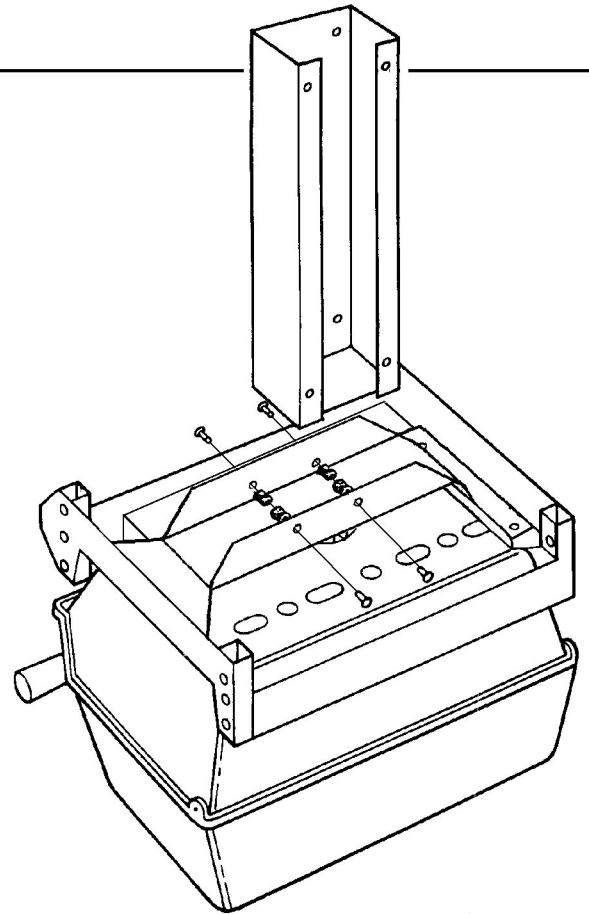

1

2

11240 IN GROUND POST
(OPTIONAL)