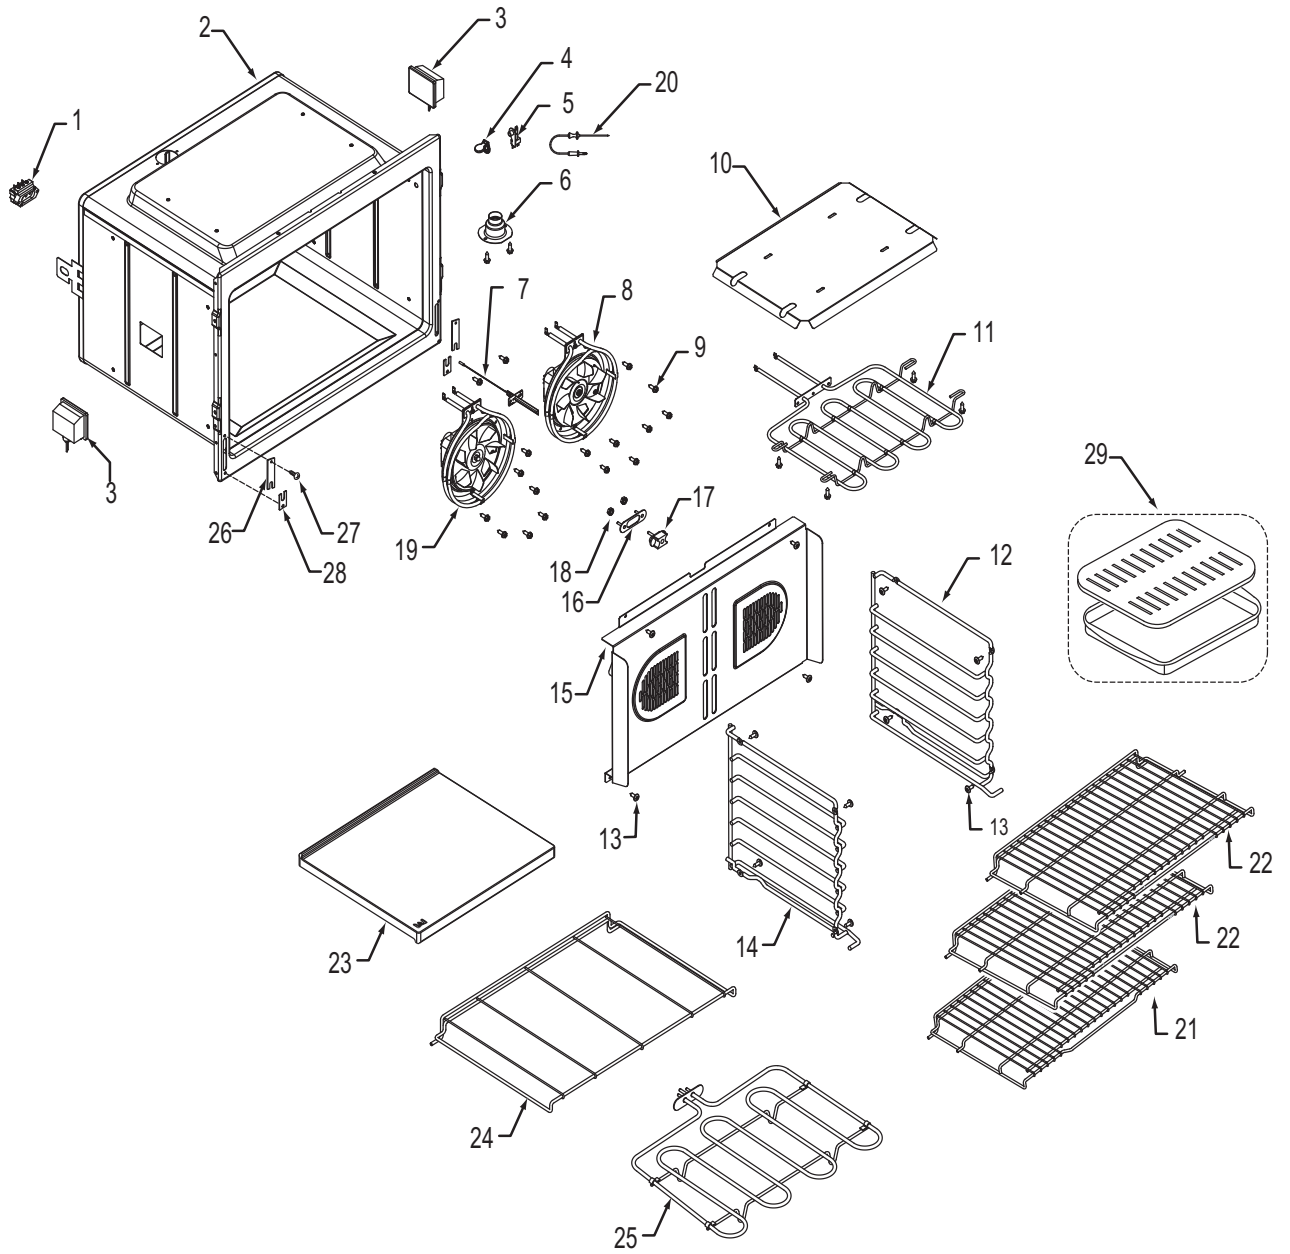

**30" Oven Cavity Parts List
Single and Double Oven**

<u>Ref #</u>	<u>Part #</u>	<u>Description</u>
1	803140	Receptacle, Pizza Element
2	N/A	Cavity, Oven (Contact Factory)
3	800307	Light, Oven
4	800943	Cover, Probe Switch
5	800942	Switch, Probe
6	800304	Catalyst, Smoke
7	809982	Sensor, Temperature
8	800701	Fan, Convection Assy., Cw
9	801544	Screw, 8-32x1/2"
10	801122	Pan, Broil Element
11	808643	Element, Broil, 30"
12	800368	Guide, Rack, Right
13	802704	Screw, 8-32x1/2 Lo Profile
14	801141	Guide, Rack, Left
15	802898	Convection Baffle Assembly, 30"
16	801417	Plate, Retainer
17	803141	Receptacle, Plug, Ceramic
18	801049	Nut, 8-32 Keps
19	809818	Fan, Convection Assy., Ccw
20	808652	Probe, Temperature
21	802988	Rack, Oven 30"
22	803062	Rack, Oven Flat 30"
23	803859	Stone, Pizza
24	800735	Rack, Pizza Stone, 30"
25	800717	Element, Pizza 3500 Watt 230V
26	803373	Clip, Retainer Hinge
27	802929	Screw 6-20X5/8 PH TRS HD T-AB, Black
28	803323	Cover, Plate
29	804712	Accessory Pkg Broiler Pan Set

**36" Oven Cavity Parts List
Single Oven**

<u>Ref #</u>	<u>Part #</u>	<u>Description</u>
1	803140	Receptacle, Pizza Element
2	N/A	Cavity, Oven (Contact Factory)
3	800307	Light, Oven
4	800493	Cover, Probe Switch
5	800942	Switch, Probe
6	800304	Catalyst, Smoke
7	809982	Sensor, Temperature
8	800701	Fan, Convection Assy., Cw
9	801544	Screw, 8-32x1/2"
10	801616	Deflector, Pan Broil
11	801615	Element, Broil, 36"
12	800734	Guide, Rack, Right
13	802704	Screw, 8-32x1/2 Lo Profile
14	801142	Guide, Rack, Left
15	802900	Convection Baffle Assembly, 36"
16	801417	Plate, Retainer
17	803141	Receptacle, Plug, Ceramic
18	801049	Nut, 8-32 Keps
19	809818	Fan, Convection Assy., Ccw
20	808652	Probe, Temperature
21	802989	Rack, Oven 36"
22	803063	Rack, Oven Flat 36"
23	803859	Stone, Pizza
24	800736	Rack, Pizza Stone, 36"
25	800717	Element, Pizza 3500 Watt 230V
26	803373	Clip, Retainer Hinge
27	802929	Screw 6-20X5/8 PH TRS HD T-AB, Black
28	803323	Cover, Plate
29	804712	Accessory Pkg Broiler Pan Set

Not Shown

803816	Light Bulb
801949	Pizza Peel
801554	Hard Fiber Flat Washer

**Oven Cavity Exploded View
Single and Double Oven**