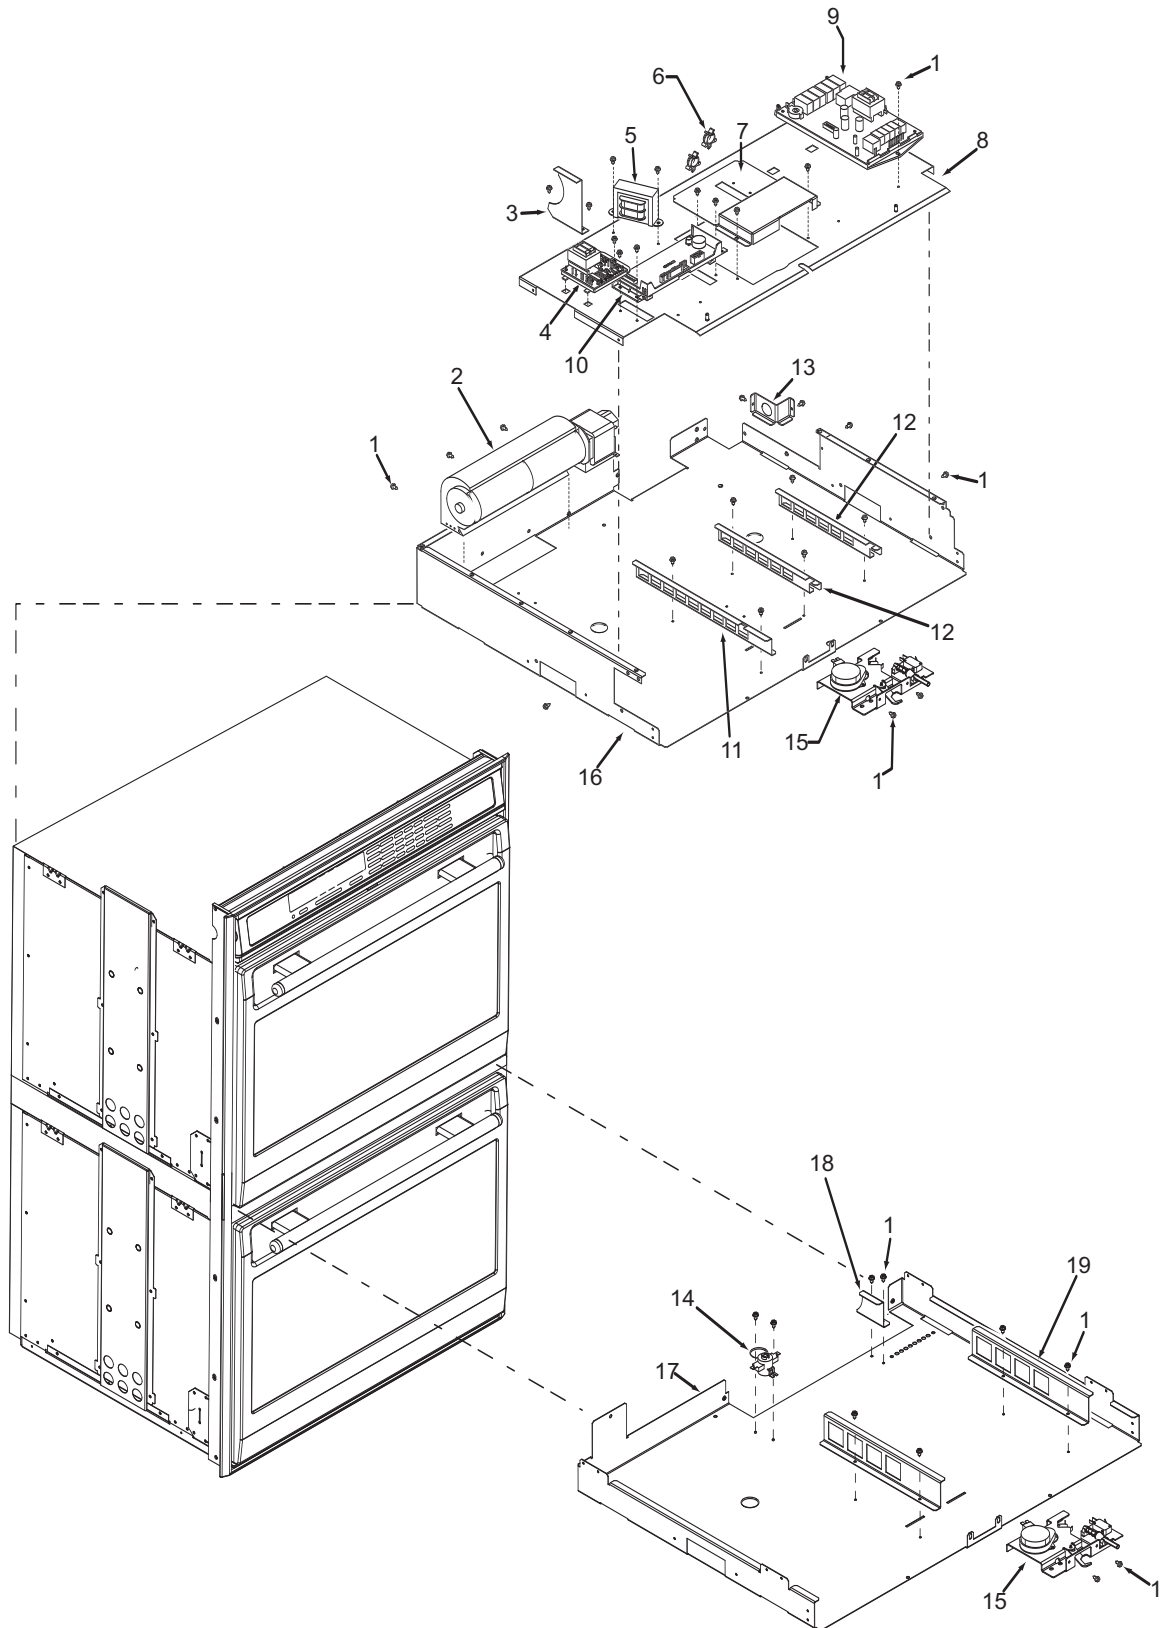

**30" Oven Modules Parts List
Single and Double Oven**

<u>Ref #</u>	<u>Part #</u>	<u>Description</u>
1	801542	Screw, 8-18x3/8"
2	800381	Fan, Cooling, Upper
3	808579	Bracket, Air Diverter Top
4	801363	Control Board, Stepper Motor
5	800950	Transformer, Light
6	801912	Strain Relief, Plastic
7	800385	Cover, Latch
8	803356	Plate, Mounting Hardware
9	807053	Board, Relay"
10	807046	Controller, Oven, Single, 30"
	807045	Controller, Oven, Double, 30"
11	808583	Bracket-Z, Latch, Top Oven
12	808586	Bracket, Support, Top Module
13	808581	Bracket, Cord, Power
14	804537	Switch, Thermostat, Lower (PTS #16064458)
	811669	Switch, Auto Thermostat, Lower (SWS #16064458)
15	800263	Latch, Motorized
16	807542	Pan, Module, 30"
17	800386	Pan, Middle, DO
18	808588	Bracket, Air Diverter, DO
19	820129	Bracket-Z, Latch, Bottom Oven, DO

**36" Oven Modules Parts List
Single Oven**

<u>Ref #</u>	<u>Part #</u>	<u>Description</u>
1	801542	Screw, 8-18x3/8"
2	800381	Fan, Cooling, Upper
3	801224	Bracket, Air Diverter Top
4	801363	Control Board, Stepper Motor
5	800950	Transformer, Light
6	801912	Strain Relief, Plastic
7	800385	Cover, Latch
8	803356	Plate, Mounting Hardware
9	807053	Board, Relay
10	807047	Oven controller, Single 36"
11	820130	Bracket-Z, Latch
12	808586	Bracket, Support, Top Module
13	808581	Bracket, Cord, Power
14	804554	Switch, Thermostat, 36"
15	800263	Latch, Motorized
16	807543	Pan, Module, 36"

Not Shown

809449	Cable, Relay to Controller, 28"
809450	Cable, Relay to Controller, 21"
801714	Power Cord Conduit, Single
812348	Power Cord Conduit, Double

Oven Modules Exploded View
Single and Double Oven