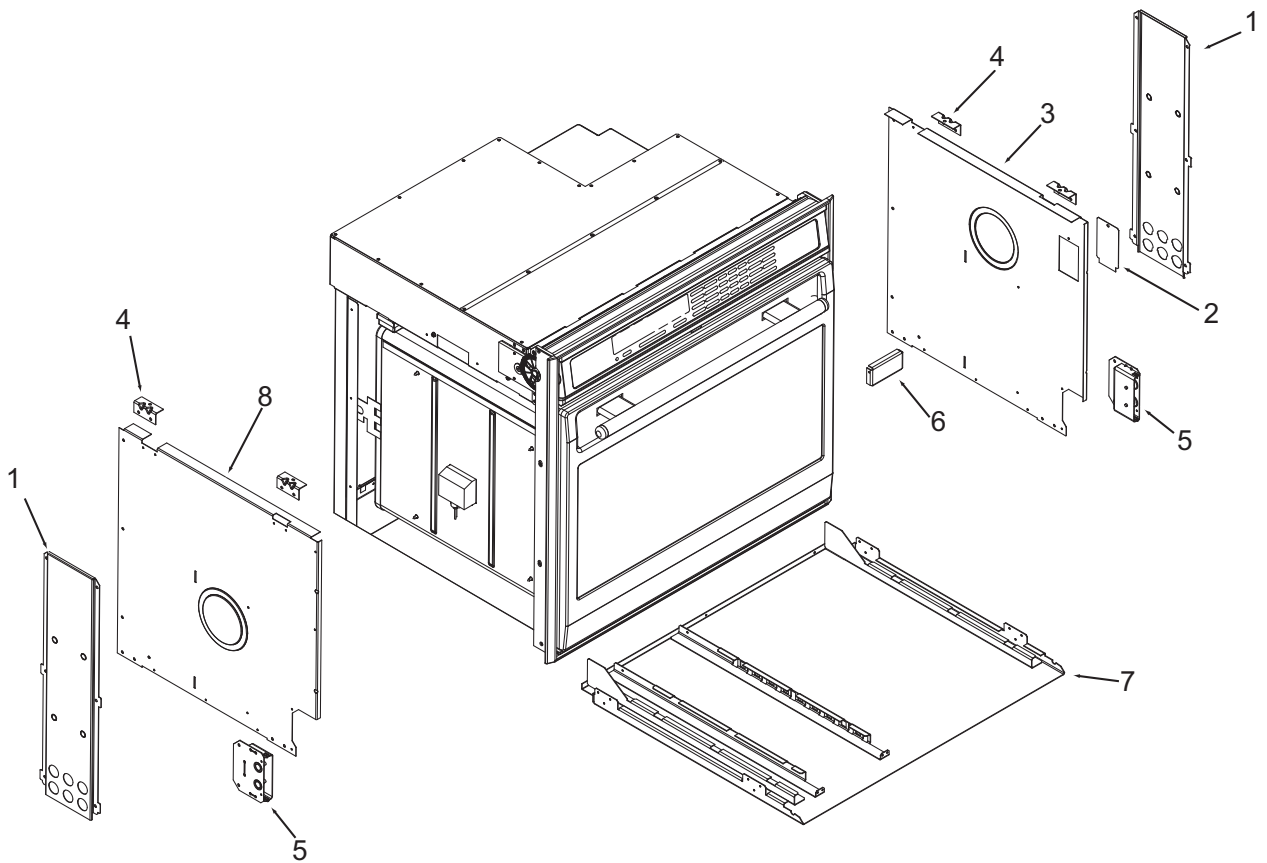

**30" Side and Base View Parts List
Single and Double Oven**

<u>Ref #</u>	<u>Part #</u>	<u>Description</u>
1	820125	Channel, Upper Venting
2	800890	Cover, Temperature Probe
3	801721	Enclosure, Rt Side 30"
4	801475	Bracket, Hold Down
5	800926	Hinge, Pocket
6	800364	Stiffener, U-Wrap
7	808422	Base, Assembly Single
	804541	Base, Assembly, Double
8	801720	Enclosure, Left Side, 30"

**36" Side and Base View Parts List
Single Oven**

<u>Ref #</u>	<u>Part #</u>	<u>Description</u>
1	801335	Channel, Upper Venting
2	800890	Cover, Temperature Probe
3	801724	Enclosure, Rt Side
4	801475	Bracket, Hold Down
5	800926	Hinge, Pocket
6	800364	Stiffener, U-Wrap
7	804553	Base, Assembly, 36"
8	801723	Enclosure, Left Side,

Oven Side and Base Exploded View
Single and Double Oven