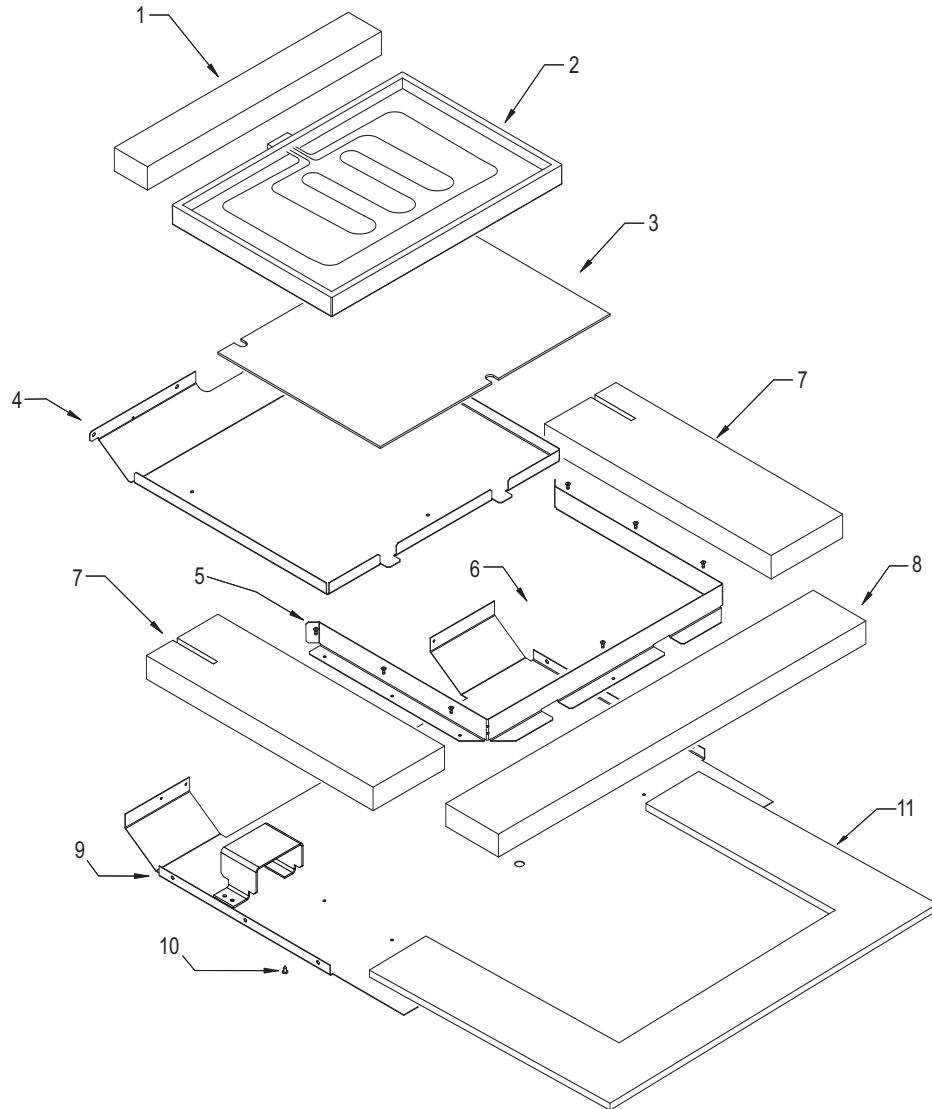

**Bake Pan Assembly Exploded View
Single and Double Oven**

**30" Bake Pan Parts List
Single and Double Oven**

<u>Ref #</u>	<u>Part #</u>	<u>Description</u>
1	806598	Insulation, Bake Element , Behind
2	800360	Element, Bake
3	806597	Insulation, Bake Element, Under
4	800359	Pan, Bake Element
5	800358	Bracket, Bake Element
6	801542	Screw, 8-18x3/8"
7	806604	Insulation, Base, Sides
8	806634	Insulation, Base, Rear
9	807671	Enclosure, Bottom, 30"
10	801553	Screw, 6-20x3/8"
11	808038	Insulation, Cavity Btm, Thin, 30"

**36" Bake Pan Parts List
Single Oven**

<u>Ref #</u>	<u>Part #</u>	<u>Description</u>
1	806598	Insulation, Bake Element , Behind
2	800360	Element, Bake
3	806597	Insulation, Bake Element, Under
4	800359	Pan, Bake Element
5	800358	Bracket, Bake Element
6	801542	Screw, 8-18x3/8"
7	806620	Insulation, Base, Sides
8	806621	Insulation, Base, Rear
9	807672	Enclosure, Bottom, 36"
10	801553	Screw, 6-20x3/8"
11	808043	Insulation, Cavity Btm, Thin, 36"