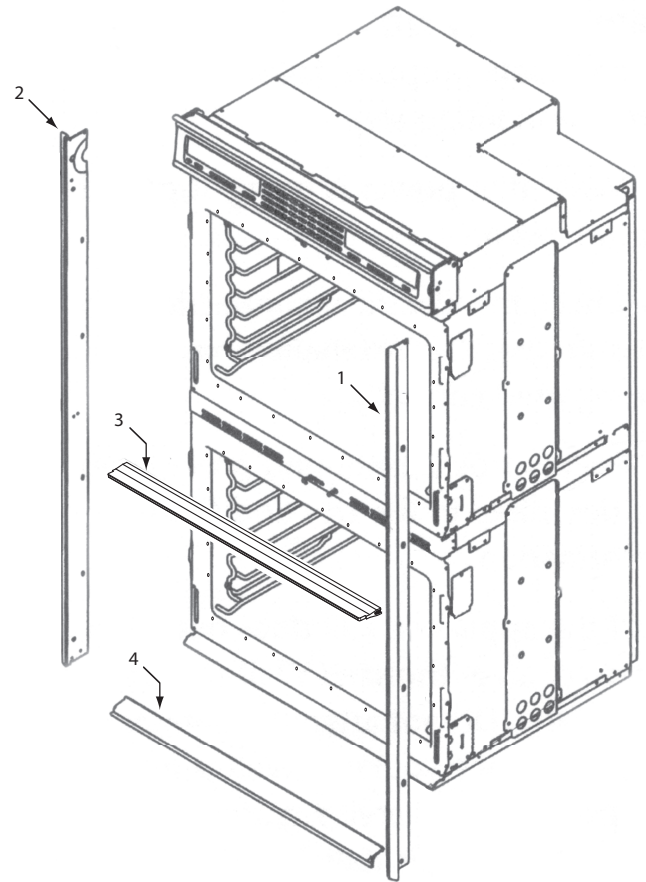

Trim Exploded View

Model #	Ref#	Part #	Description
SO30F/S	1	800706	Extrusion, Side, Right
	2	800707	Extrusion, Side, Left
	3	805115	Extrusion, Bottom
SO36U/S	1	800939	Extrusion, Side, Right
	2	800938	Extrusion, Side, Left
	3	802731	Extrusion, Bottom
SO30U/B	1	800525	Extrusion, Side, Right
	2	800524	Extrusion, Side, Left
	3	805175	Extrusion, Bottom
SO36U/B	1	802740	Extrusion, Side, Right
	2	802739	Extrusion, Side, Left
	3	802743	Extrusion, Bottom

Not Shown

808629 Washer, .25 x .625, Fiber

Model #	Ref#	Part #	Description
DO30F/S	1	800389	Extrusion, Side, Right
	2	800390	Extrusion, Side, Left
	3	803720	Extrusion, Middle
	4	805115	Extrusion, Bottom
DO30U/S	1	800389	Extrusion, Side, Right
	2	800390	Extrusion, Side, Left
	2	803966	Extrusion, Side, Left
	4	805115	Extrusion, Bottom
SO30U/P	1	800518	Extrusion, Side, Right
	2	800519	Extrusion, Side, Left
	4	805174	Extrusion, Bottom
SO36U/P	1	802742	Extrusion, Side, Right
	2	802741	Extrusion, Side, Left
	4	802744	Extrusion, Bottom
DO30U/P	1	805186	Extrusion, Side, Right
	2	805185	Extrusion, Side, Left
	3	805184	Extrusion, Middle
	4	805174	Extrusion, Bottom
DO30U/B	1	805183	Extrusion, Side, Right
	2	805182	Extrusion, Side, Left
	3	805181	Extrusion, Middle
	3	805175	Extrusion, Bottom