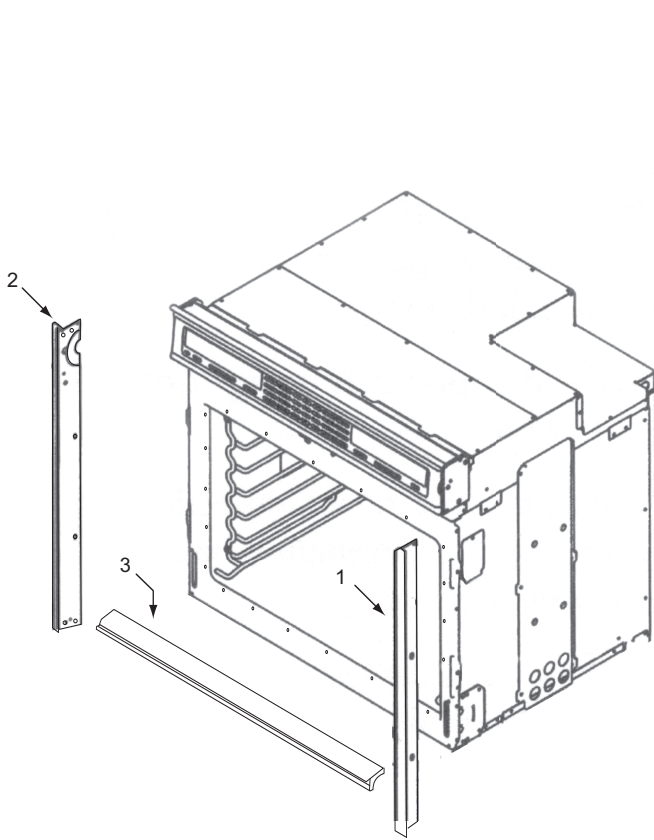

Trim Exploded View

Model #	Ref#	Part #	Description
SO30F/S	1	800706	Extrusion, Side, Right
	2	800707	Extrusion, Side, Left
	3	805115	Extrusion, Bottom
SO36U/S	1	800939	Extrusion, Side, Right
	2	800938	Extrusion, Side, Left
	3	802731	Extrusion, Bottom
SO30U/B	1	800525	Extrusion, Side, Right
	2	800524	Extrusion, Side, Left
	3	805175	Extrusion, Bottom
SO36U/B	1	802740	Extrusion, Side, Right
	2	802739	Extrusion, Side, Left
	3	802743	Extrusion, Bottom

Not Shown

808629 Washer, .25 x .625, Fiber

Model #	Ref#	Part #	Description
DO30F/S	1	800389	Extrusion, Side, Right
	2	800390	Extrusion, Side, Left
	3	803720	Extrusion, Middle
	4	805115	Extrusion, Bottom
DO30U/S	1	800389	Extrusion, Side, Right
	2	800390	Extrusion, Side, Left
	2	803966	Extrusion, Side, Left
	4	805115	Extrusion, Bottom
SO30U/P	1	800518	Extrusion, Side, Right
	2	800519	Extrusion, Side, Left
	4	805174	Extrusion, Bottom
SO36U/P	1	802742	Extrusion, Side, Right
	2	802741	Extrusion, Side, Left
	4	802744	Extrusion, Bottom
DO30U/P	1	805186	Extrusion, Side, Right
	2	805185	Extrusion, Side, Left
	3	805184	Extrusion, Middle
	4	805174	Extrusion, Bottom
DO30U/B	1	805183	Extrusion, Side, Right
	2	805182	Extrusion, Side, Left
	3	805181	Extrusion, Middle
	3	805175	Extrusion, Bottom