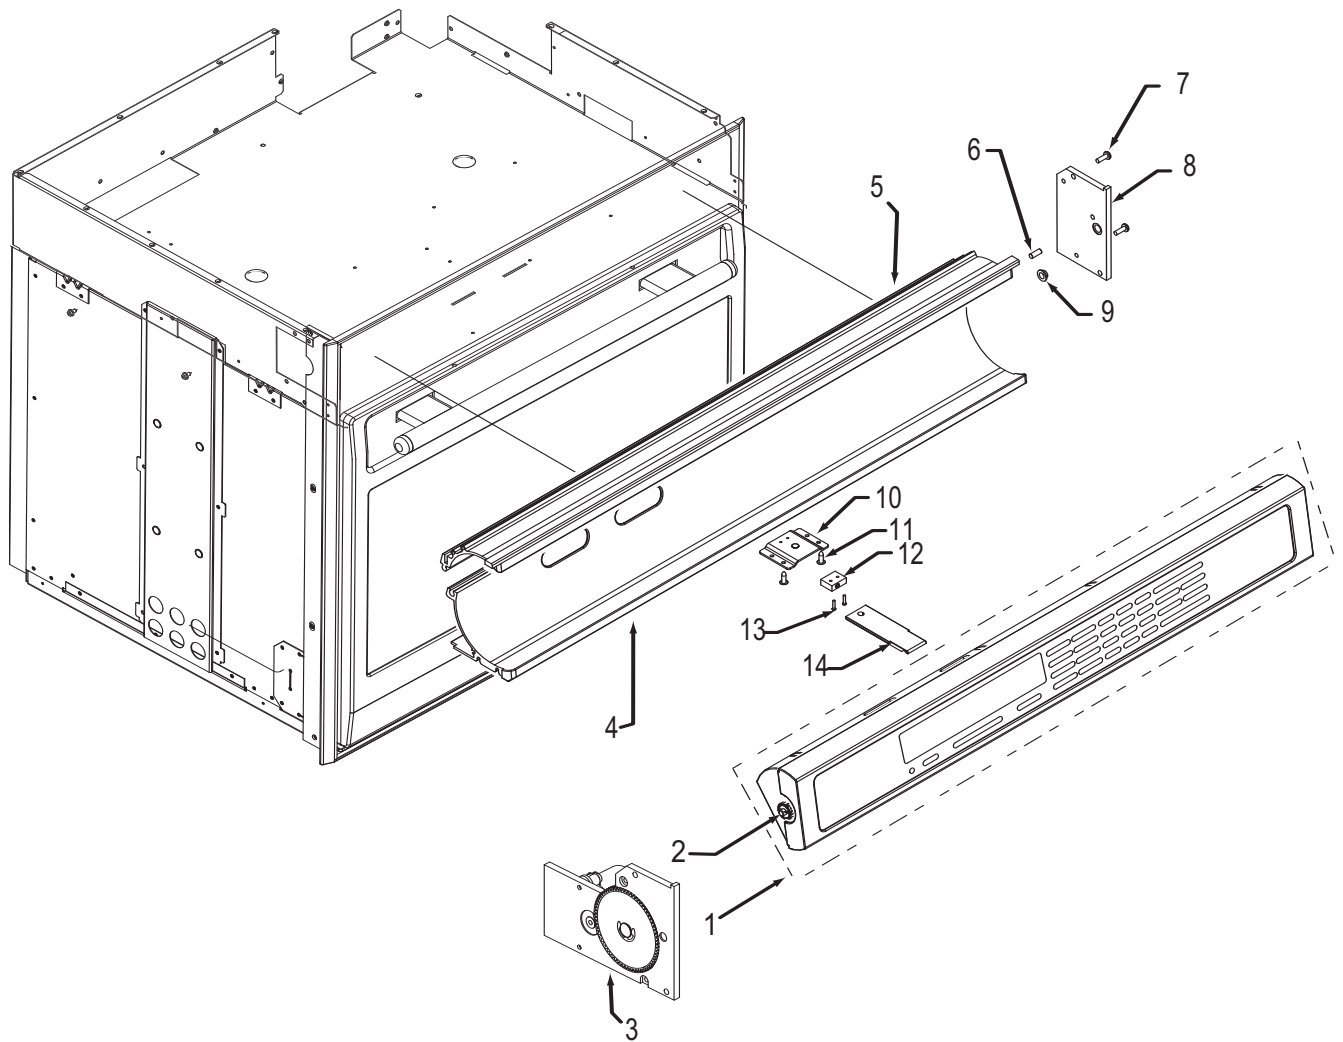

**30" Oven Control Panel Parts List
Single and Double Oven**

<u>Ref #</u>	<u>Part #</u>	<u>Description</u>
1	805081	Control Head, 30, Sngl, Sst
	811231	Control Head, Sngl, SS 30, SVCE (Rohs, Intl Only)
	805104	Control Head, 30, Dbl, Sst
	81????	Control Head, Dbl, SS 30, SVCE (Rohs, Intl Only)
	805106	Control Head, 30, Sngl, Plt
	811232	Control Head, Sngl, Plt 30, SVCE (Rohs, Intl Only)
	805107	Control Head, 30, Dbl, Plt
	811229	Control Head, Dbl, Plt 30, SVCE (Rohs, Intl Only)
	805109	Control Head, 30, Sngl, Blk
	811233	Control Head, Sngl, Blk 30, SVCE (Rohs, Intl Only)
	805110	Control Head, 30, Dbl, Blk
	811230	Control Head, Dbl, Blk 30, SVCE (Rohs, Intl Only)
2	805178	Wall Oven Display Pinion Rpl. Pkg.
3	809725	Motor, Drive Assy., Sst
	809727	Motor, Drive Assy., Plt
	809726	Motor, Drive Assy., Blk
4	801231	C-Channel Bottom, 30", Sst
	801738	C-Channel Bottom, 30", Plt
	801740	C-Channel Bottom, 30", Blk
5	801230	C-Channel Top, 30", Sst
	801737	C-Channel Top, 30", Plt
	801739	C-Channel Top, 30", Blk
6	802964	Pin, Stop, Control Panel
7	801538	Screw, 8-32x1/2"
8	802791	Mtg, Control Panel, Rt SS
	801555	Mtg, Control Panel, Rt Black
	801556	Mtg, Control Panel, Rt Plat.
9	803484	Bearing, Flange, Control Panel
10	801920	Bracket, Switch, Control Panel
11	801549	Screw, 8-18x1/2"
12	809116	Switch, Actuation, Control Panel
13	801677	Screw, 2-56x3/8"
14	800704	Plunger, Control Display

**36" Oven Control Panel Parts List
Single Oven**

<u>Ref #</u>	<u>Part #</u>	<u>Description</u>
1	805105	Control Head, 36, Sngl, Sst
	811234	Control Head, Sngl, Sst 36, SVCE (Rohs, Intl Only)
	805108	Control Head, 36, Sngl, Plt
	811235	Control Head, Sngl, Plt 36, SVCE (Rohs, Intl Only)
	805111	Control Head, 36, Sngl, Blk
	811236	Control Head, Sngl, Blk 36, SVCE (Rohs, Intl Only)
2	805178	Wall Oven Display Pinion Rpl. Pkg.
3	809725	Motor, Drive Assy., Sst
	809727	Motor, Drive Assy., Plt
	809726	Motor, Drive Assy., Blk
4	801525	C-Channel Bottom, 36", Sst
	801742	C-Channel Bottom, 36", Plt
	801744	C-Channel Bottom, 36", Blk
5	801526	C-Channel Top, 36", Sst
	801741	C-Channel Top, 36", Plt
	801743	C-Channel Top, 36", Blk
6	802964	Pin, Stop, Control Panel
7	801538	Screw, 8-32x1/2"
8	802791	Mtg, Control Panel, Rt SS
	801555	Mtg, Control Panel, Rt Black
	801556	Mtg, Control Panel, Rt Plat.
9	803484	Bearing, Flange, Control Panel
10	801920	Bracket, Switch, Control Panel
11	801549	Screw, 8-18x1/2"
12	809116	Switch, Actuation, Control Panel
13	801677	Screw, 2-56x3/8"
14	800704	Plunger, Stainless Steel

Not Shown

803319 Spring, Ribbon Cable, Short
803357 Mount, Cable-Tie, Adhesive

Oven Control Panel Exploded View
Single and Double Oven