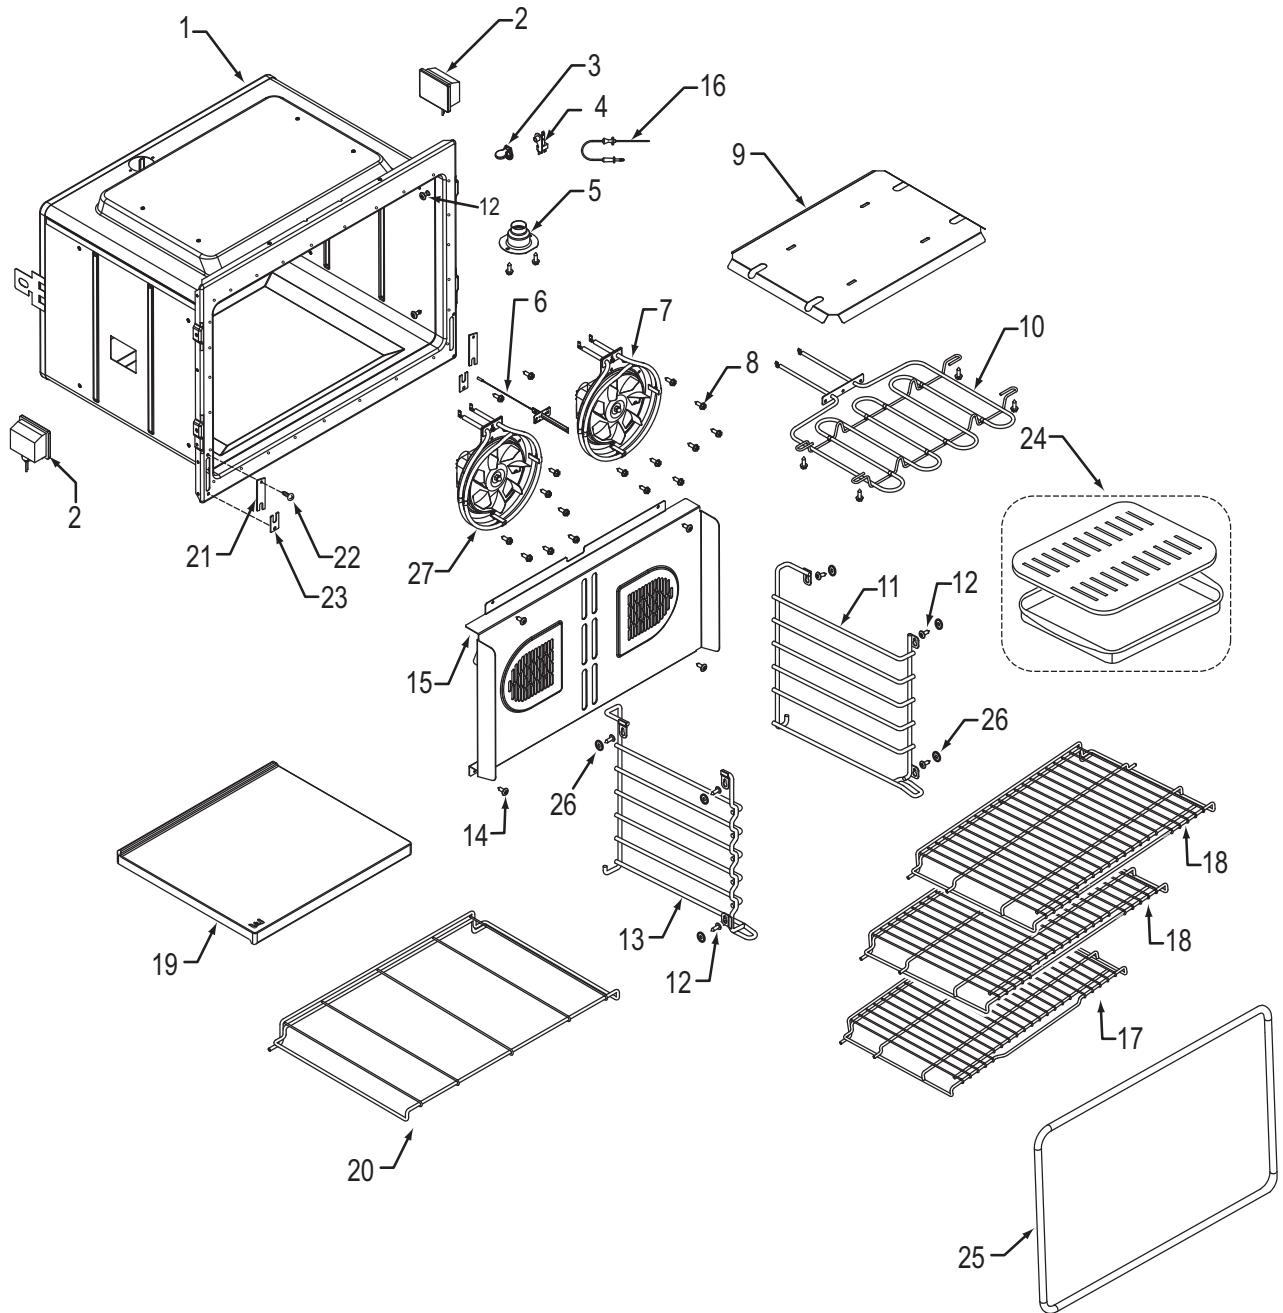

**30" Oven Cavity Parts List
Single and Double Oven**

<u>Ref #</u>	<u>Part #</u>	<u>Description</u>
1	N/A	Cavity, Oven (Contact Factory)
2	808636	Light, Oven
3	808638	Cover, Probe Switch
4	808639	Switch, Probe
5	808640	Catalyst, Smoke
6	809982	Sensor, Temperature
7	809820	Fan, Convection Assy., Cw
8	801544	Screw, 8-32x1/2"
9	808642	Pan, Broil Element
10	808643	Element, Broil, 30"
11	808648	Guide, Rack, Right
12	811453	Screw, Shoulder, 8-18
13	808647	Guide, Rack, Left
14	802704	Screw, 8-32x1/2 Lo Profile
15	808650	Convection Baffle Assembly, 30"
16	808652	Probe, Temperature
17	808653	Rack, Oven 30"
18	808654	Rack, Oven Flat 30"
19	808656	Stone, Pizza
20	808657	Rack, Pizza Stone, 30"
21	803373	Clip, Retainer Hinge
22	802929	Screw 6-20X5/8 PH TRS HD T-AB, Black
23	803323	Cover, Plate
24	804712	Accessory Pkg Broiler Pan Set
25	808659	Gasket, Cavity, 30"
26	808649	Mica Washer w/o Adhesive
27	809818	Fan, Convection Assy., Ccw

**36" Oven Cavity Parts List
Single Oven**

<u>Ref #</u>	<u>Part #</u>	<u>Description</u>
1	N/A	Cavity, Oven (Contact Factory)
2	808636	Light, Oven
3	808638	Cover, Probe Switch
4	808639	Switch, Probe
5	808640	Catalyst, Smoke
6	809982	Sensor, Temperature
7	809820	Fan, Convection Assy., Cw
8	801544	Screw, 8-32x1/2"
9	808642	Deflector, Pan Broil
10	808643	Element, Broil, 36"
11	806518	Guide, Rack, Right
12	806523	Screw, Shoulder, 8-18
13	806517	Guide, Rack, Left
14	802704	Screw, 8-32x1/2 Lo Profile
15	802900	Convection Baffle Assembly, 36"
16	808652	Probe, Temperature
17	802989	Rack, Oven 36"
18	803063	Rack, Oven Flat 36"
19	808656	Stone, Pizza
20	800736	Rack, Pizza Stone, 36"
21	803373	Clip, Retainer Hinge
22	802929	Screw 6-20X5/8 PH TRS HD T-AB, Black
23	803323	Cover, Plate
24	804712	Accessory Pkg Broiler Pan Set
25	806928	Gasket, Cavity, 36"
26	808649	Mica Washer w/o Adhesive
27	809818	Fan, Convection Assy., Ccw

Not Shown

808637	Light Bulb
808655	Pizza Peel
808651	Hard Fiber Flat Washer

**Oven Cavity Exploded View
Single and Double Oven**