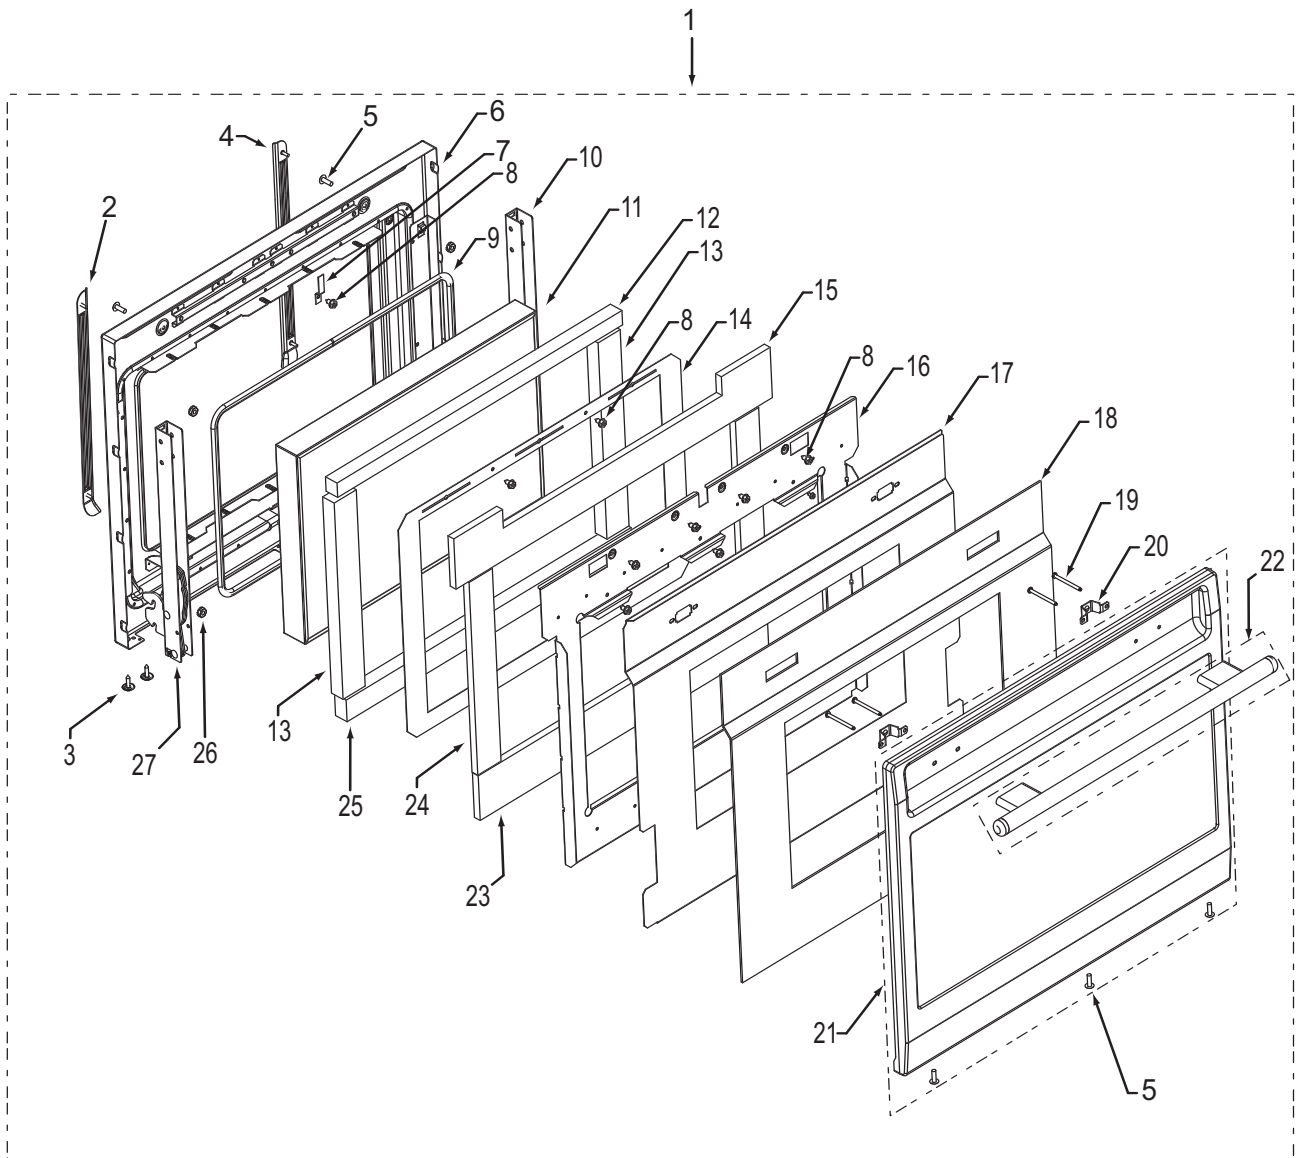

**30" Oven Door Parts List
Single and Double Oven**

<u>Ref #</u>	<u>Part #</u>	<u>Description</u>
1		*Special order, Call Factory Parts Department
2	800523	Left Door Rack Guide, 30", assy
3	802929	Sems Ph Hd Washer, 6-20x5/8
4	800522	Right Door Rack Guide, 30"
5	803379	Screw, 8-18x1/2"
6	809816	Weldment, Liner, Door 30"
7	801102	Striker Plate, Door Latch
8	801542	Screw, 8-18x3/8"
9	800318	Gasket, Rope, Glass Pack, 30"
10	809115	Hydraulic Oven Door Hinge
11	809553	Triple Pane Oven Glass Pack, 30"
12	806610	Insulation, Door, Inner Top, 30"
13	806595	Insulation, Door, Inner, Sides, 30"
14	800319	Shield, Heat, Inner, Door, 30"
15	810794	Insulation, Door, Center, Top, 30"
16	820116	Heat Deflector, Center, 30"
17	803835	Shield, Heat, Door, 30"
18	806596	Insulation, Door, Outer, 30"
19	801540	Screw, 10-24x2-1/4"
20	800314	Bracket, Door, Outer, Mounting
21	802940	Door Skin, Outer w/window, 30" F/S
	803227	Door Skin, Outer w/window, 30" U/S
	803232	Door Skin, Outer w/window, 30" F/S, No Logo
	803235	Door Skin, Outer w/window, 30" U/S, No Logo
	803230	Door Skin, Outer w/window, 30" U/B
	803236	Door Skin, Outer w/window, 30" U/B, No Logo
	803231	Door Skin, Outer w/window, 30" U/P
	803237	Door Skin, Outer w/window, 30" U/P, No Logo
22	801204	Handle, Oven Door, Assy., 30", Sst
	801599	Handle, Oven Door, Assy., 30", Plt
	801600	Handle, Oven Door, Assy., 30", Blk
23	806606	Insulation, Door, Ctr., Bottom, 30"
24	806605	Insulation, Door, Ctr., Side, 30"
25	806615	Insulation, Door, Inner Top
26	800418	Nut, 8-32 Hex Nut W/Lock Washer
27	800689	Hinge, Wall Oven, 30"

**36" Oven Door Parts List
Single Oven**

<u>Ref #</u>	<u>Part #</u>	<u>Description</u>
1		*Special order, Call Factory Parts Department
2	801816	Left Door Rack Guide, 36", assy
3	802929	Sems Ph Hd Washer, 6-20x5/8
4	801815	Right Door Rack Guide, 36"
5	803379	Screw, 8-18x1/2"
6	809817	Weldment, Liner, Door, 36"
7	801102	Striker Plate, Door Latch
8	801542	Screw, 8-18x3/8"
9	801764	Gasket, Rope, Glass Pack, 36"
10	809115	Hydraulic Oven Door Hinge
11	801448	Triple Pane Oven Glass Pack, 36"
12	806610	Insulation, Door, Inner Top, 36"
13	806617	Insulation, Door, Inner, Sides, 36"
14	801765	Shield, Heat, Inner, Door, 36"
15	810794	Insulation, Door, Center, Top
16	801766	Heat Deflector, Center, 36"
17	803378	Shield, Heat, Door, 36"
18	806613	Insulation, Door, Outer, 36"
19	801540	Screw, 10-24x2-1/4"
20	800314	Bracket, Door, Outer, Mounting
21	803245	Door Skin, Otr w/window, 36" U/S
	803246	Door Skin, Otr w/window, 36" U/B
	803247	Door Skin, Otr w/window, 36" U/P
22	801206	Handle, Oven Door, Assy., 36", Sst
	801893	Handle, Oven Door, Assy., 36", Plt
	801892	Handle, Oven Door, Assy., 36", Blk
23	806606	Insulation, Door, Ctr., Bottom
24	806623	Insulation, Door, Ctr., Side, 36"
25	806615	Insulation, Door, Inner Btm
26	800418	Nut, 8-32 Hex Nut W/Lock Washer
27	803335	Hinge, Wall Oven, 36"

**Oven Door Exploded View
Single and Double Oven**