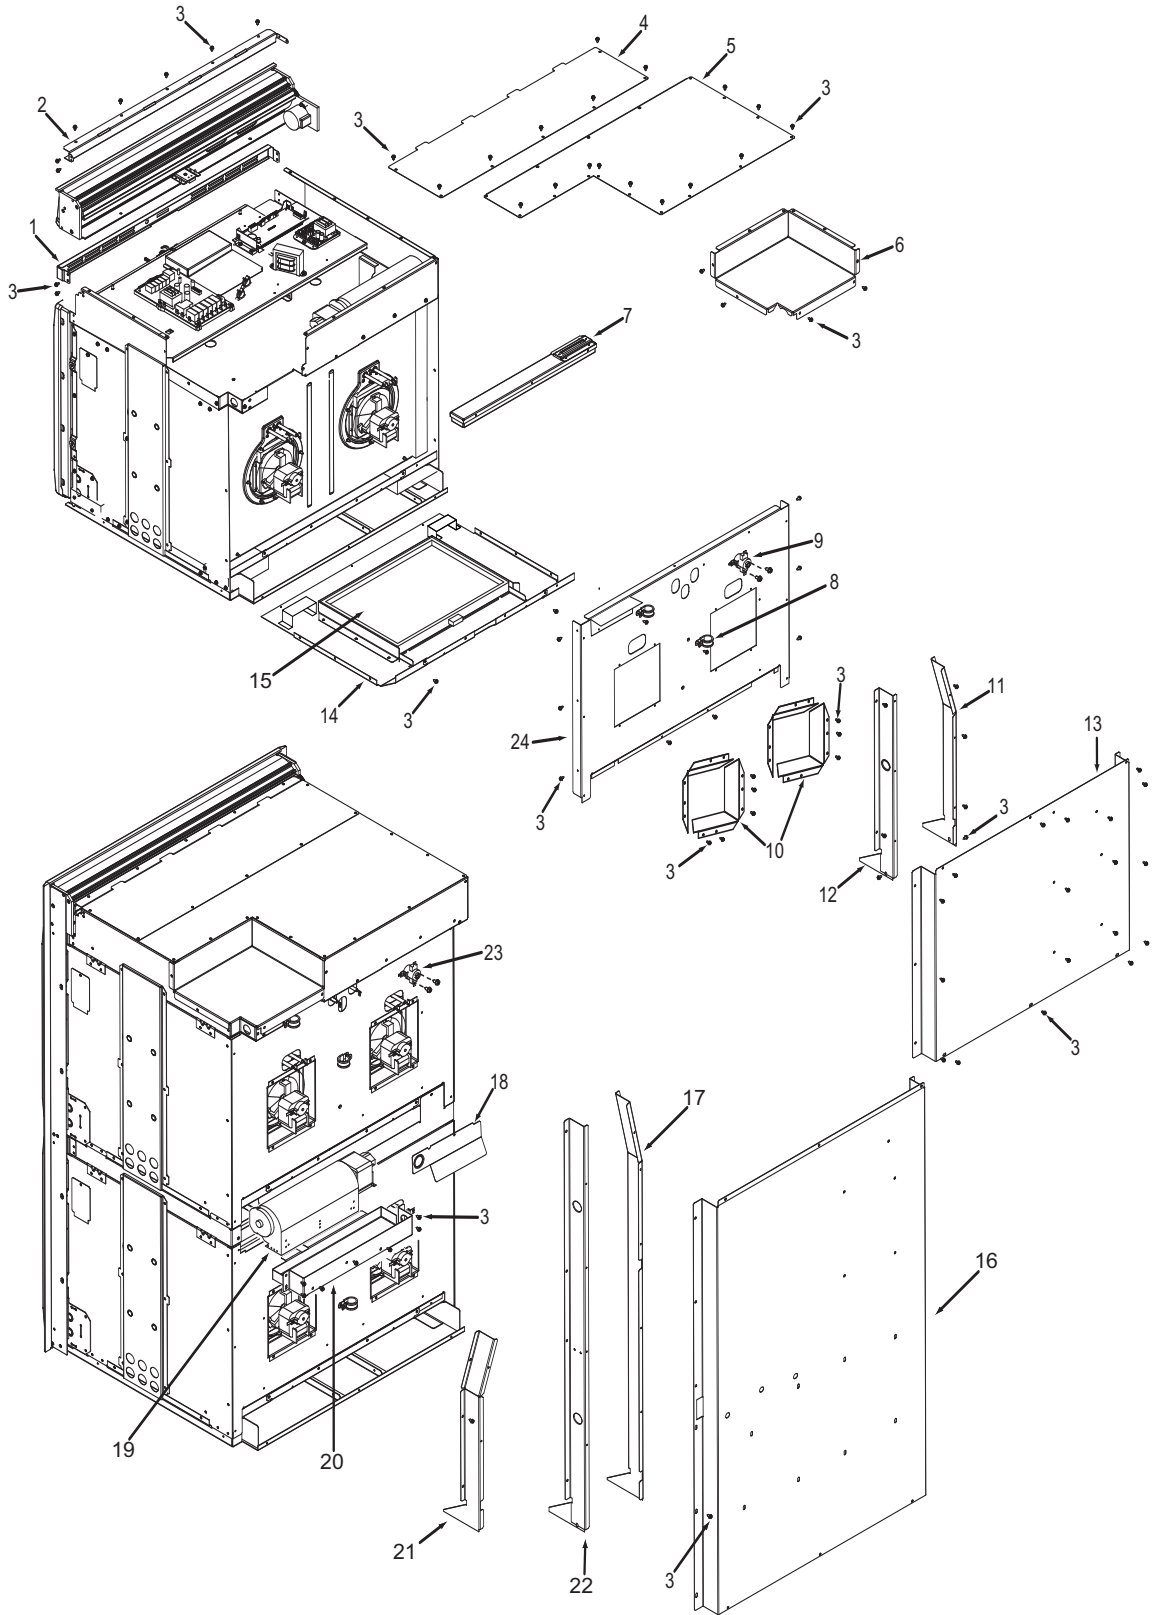

Not Shown

803503	Plate, Vent Middle
806761	Wire Harness, Double Main
806762	Wire Harness, Single Main

**36" Back View Parts List
Single Oven**

<u>Ref #</u>	<u>Part #</u>	<u>Description</u>
1	801536	Face Plate, Venting, Upper, 36"
2	801582	Stiffener, Top Module, 36"
3	801542	Screw, 8-18x3/8"
4	801478	Panel, Top Module, Front, 36"
5	801331	Cover, Large, 36"
6	801803	Cover, Small, Top Module, 36"
7	808660	Catalyst, Sub Assembly
8	808607	Strain Relief, Metal, 36"
9	804554	Switch, Thermostat, 36" Single
10	808607	Convection Fan Shrd, Wall Oven
11	803334	Channel, Exhaust, 36"
12	803327	Channel, Cooling, 36"
13	801506	Panel, Cover, Back, 36"
14	802700*	Bake, Pan Sub Assembly, 36"
15	800360*	Element, Bake, 36"

* See Bake Pan Assembly exploded view page 14.

**Oven Back Exploded View
Single and Double Oven**

**30" Side and Base View Parts List
Single and Double Oven**

<u>Ref #</u>	<u>Part #</u>	<u>Description</u>
1	820125	Channel, Upper Venting
2	800890	Cover, Temperature Probe
3	801721	Enclosure, Rt Side 30"
4	801475	Bracket, Hold Down
5	800926	Hinge, Pocket
6	800364	Stiffener, U-Wrap
7	808422	Base, Assembly Single
	804541	Base, Assembly, Double
8	801720	Enclosure, Left Side, 30"