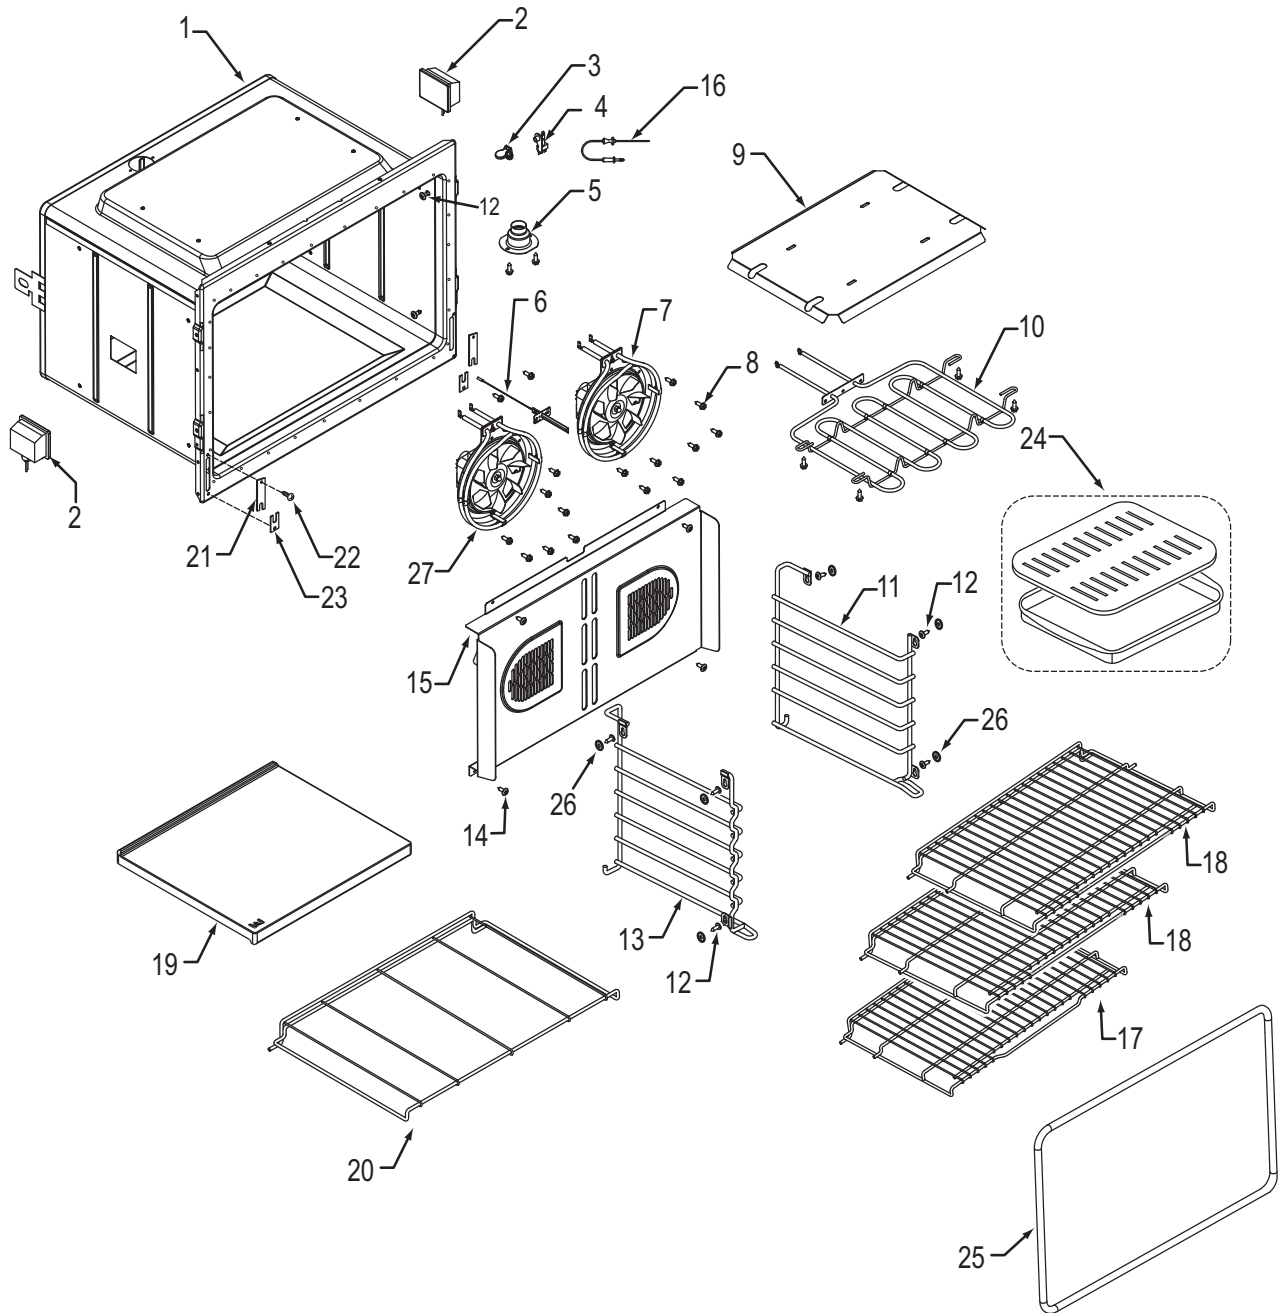

**30" Oven Cavity Parts List
Single and Double Oven**

<u>Ref #</u>	<u>Part #</u>	<u>Description</u>
1	N/A	Cavity, Oven (Contact Factory)
2	812453	Light, Oven
3	808638	Cover, Probe Switch
4	808639	Switch, Probe
5	808640	Catalyst, Smoke
6	808641	Sensor, Temperature
7	809820	Fan, Convection Assy., Cw
8	801544	Screw, 8-32x1/2"
9	808642	Pan, Broil Element
10	808643	Element, Broil, 30"
11	808648	Guide, Rack, Right
12	811453	Screw, Shoulder, 8-18
13	808647	Guide, Rack, Left
14	802704	Screw, 8-32x1/2 Lo Profile
15	808650	Convection Baffle Assembly, 30"
16	808652	Probe, Temperature
17	808653	Rack, Oven 30"
18	808654	Rack, Oven Flat 30"
19	808656	Stone, Pizza
20	808657	Rack, Pizza Stone, 30"
21	803373	Clip, Retainer Hinge
22	802929	Screw 6-20X5/8 PH TRS HD T-AB, Black
23	803323	Cover, Plate
24	804712	Accessory Pkg Broiler Pan Set
25	808659	Gasket, Cavity, 30"
26	808649	Mica Washer w/o Adhesive
27	809818	Fan, Convection Assy., Ccw

**36" Oven Cavity Parts List
Single Oven**

<u>Ref #</u>	<u>Part #</u>	<u>Description</u>
1	N/A	Cavity, Oven (Contact Factory)
2	812453	Light, Oven
3	808638	Cover, Probe Switch
4	808639	Switch, Probe
5	808640	Catalyst, Smoke
6	808641	Sensor, Temperature
7	809820	Fan, Convection Assy., Cw
8	801544	Screw, 8-32x1/2"
9	808642	Deflector, Pan Broil
10	808643	Element, Broil, 36"
11	806518	Guide, Rack, Right
12	806523	Screw, Shoulder, 8-18
13	806517	Guide, Rack, Left
14	802704	Screw, 8-32x1/2 Lo Profile
15	802900	Convection Baffle Assembly, 36"
16	808652	Probe, Temperature
17	802989	Rack, Oven 36"
18	803063	Rack, Oven Flat 36"
19	808656	Stone, Pizza
20	800736	Rack, Pizza Stone, 36"
21	803373	Clip, Retainer Hinge
22	802929	Screw 6-20X5/8 PH TRS HD T-AB, Black
23	803323	Cover, Plate
24	804712	Accessory Pkg Broiler Pan Set
25	806928	Gasket, Cavity, 36"
26	808649	Mica Washer w/o Adhesive
27	809818	Fan, Convection Assy., Ccw

Not Shown

812452	Light Bulb
808655	Pizza Peel
808651	Hard Fiber Flat Washer

Oven Cavity Exploded View
Single and Double Oven