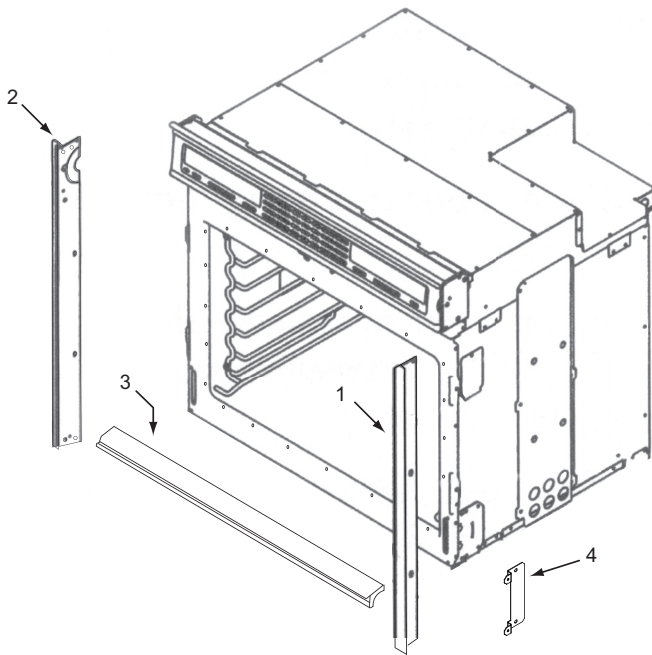

**36" Side and Base View Parts List
Single Oven**

<u>Ref #</u>	<u>Part #</u>	<u>Description</u>
1	801335	Channel, Upper Venting
2	800890	Cover, Temperature Probe
3	801724	Enclosure, Rt Side
4	801475	Bracket, Hold Down
5	800926	Hinge, Pocket
6	800364	Stiffener, U-Wrap
7	804553	Base, Assembly, 36"
8	801723	Enclosure, Left Side,

Oven Side and Base Exploded View
Single and Double Oven

**Bake Pan Assembly Exploded View
Single and Double Oven**

**Bake Pan Parts List
Single and Double Oven**

<u>Ref #</u>	<u>Part #</u>	<u>Description</u>
1	808625	Insulation, Bake Pan Back
2	808605	Element, Bake - Mgo 3500
3	808626	Assy, Inner Bake Pan
4	808627	Insulation, Thk-Bake Pan
5	808628	Pan, Bake Element

Trim Exploded View

Model #	Ref#	Part #	Description
SO30F/S	1	800706	Extrusion, Side, Right
	2	800707	Extrusion, Side, Left
	3	805115	Extrusion, Bottom
SO36U/S	1	813876	Extrusion, Side, Right
	2	813875	Extrusion, Side, Left
	3	802731	Extrusion, Bottom
SO30U/B	1	800525	Extrusion, Side, Right
	2	800524	Extrusion, Side, Left
	3	805175	Extrusion, Bottom
SO36U/B	1	813878	Extrusion, Side, Right
	2	813877	Extrusion, Side, Left
	3	802743	Extrusion, Bottom
SO36	4	811218	Bracket, Trim Support