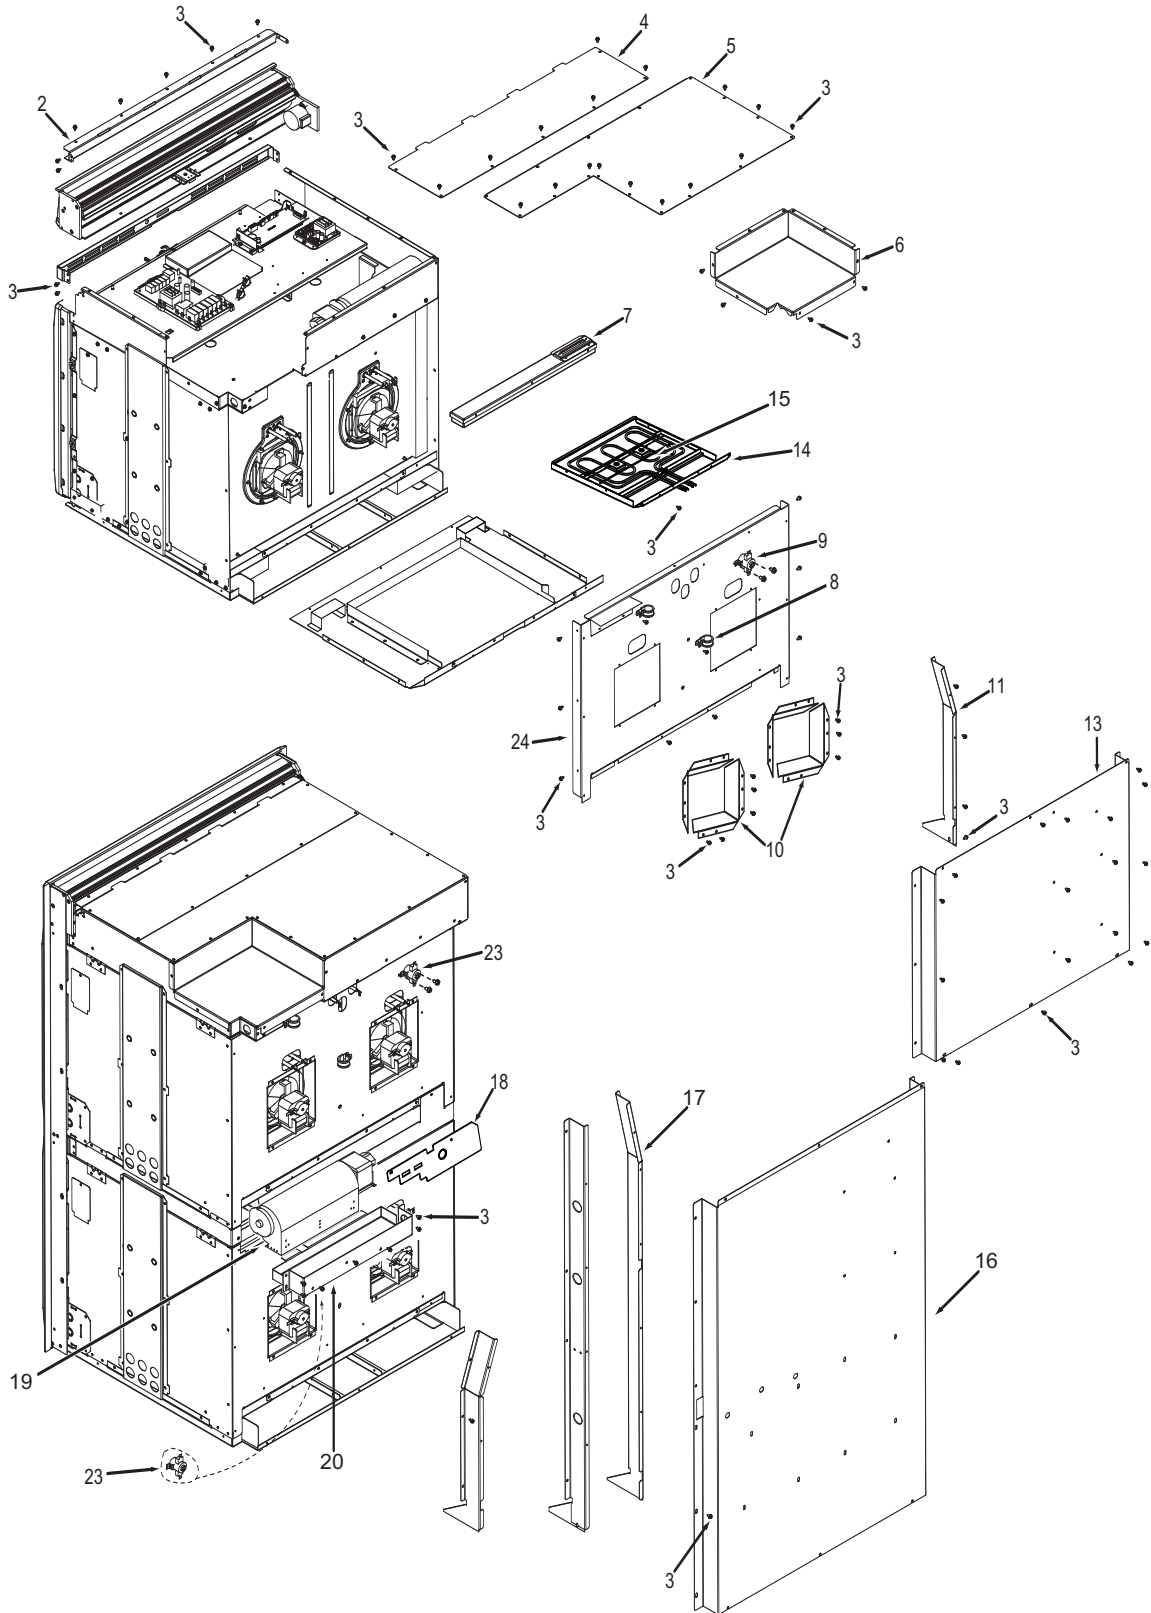

**Oven Door Exploded View
Single and Double Oven**

**30" Back View Parts List
Single and Double Oven**

<u>Ref #</u>	<u>Part #</u>	<u>Description</u>
1	N/A	
2	800382	Stiffener, Top Module
3	801542	Screw, 8-18x3/8"
4	808602	Panel, Upper, Front
5	808603	Cover, Rear, Top Module
6	808604	Cover, Small, Top Module
7	808660	Catalyst, Sub Assembly
8	808607	Strain Relief, Metal
9	811669	Switch, Thermostat
10	808607	Convection Fan Shrd, Wall Oven
11	808609	Channel, Divider, Side Exhaust
12	803074	Channel, Divider, Air, Single
13	808610	Panel, Back, Single Oven
14	808626	Bake, Pan Assembly
15	808605	Element, Bake
16	808617	Panel, Back, Double Oven
17	808614	Channel, Divider Side, Exhaust, Lrg
18	812438	Cover, Back Panel, Small
19	801143	Fan, Cooling, Lower
20	808612	Cover, Fan, Cooling
21	N/A	
23	811669	Switch, Thermostat
24	807974	Panel, Back, Top Insulation

**36" Back View Parts List
Single Oven**

<u>Ref #</u>	<u>Part #</u>	<u>Description</u>
1	801536	Face Plate, Venting, Upper, 36"
2	801582	Stiffener, Top Module, 36"
3	801542	Screw, 8-18x3/8"
4	801478	Panel, Top Module, Front, 36"
5	801331	Cover, Large, 36"
6	801803	Cover, Small, Top Module, 36"
7	808660	Catalyst, Sub Assembly
8	808607	Strain Relief, Metal, 36"
9	804554	Switch, Thermostat, 36" Single
10	808607	Convection Fan Shrd, Wall Oven
11	803334	Channel, Exhaust, 36"
12	803327	Channel, Cooling, 36"
13	801506	Panel, Cover, Back, 36"
14	802700*	Bake, Pan Sub Assembly, 36"
15	800360*	Element, Bake, 36"

Not Shown

803503	Plate, Vent Middle
812458	Wire Harness, Double Main
812459	Wire Harness, Single Main

* See Bake Pan Assembly exploded view page 14.

**Oven Back Exploded View
Single and Double Oven**

**30" Side and Base View Parts List
Single and Double Oven**