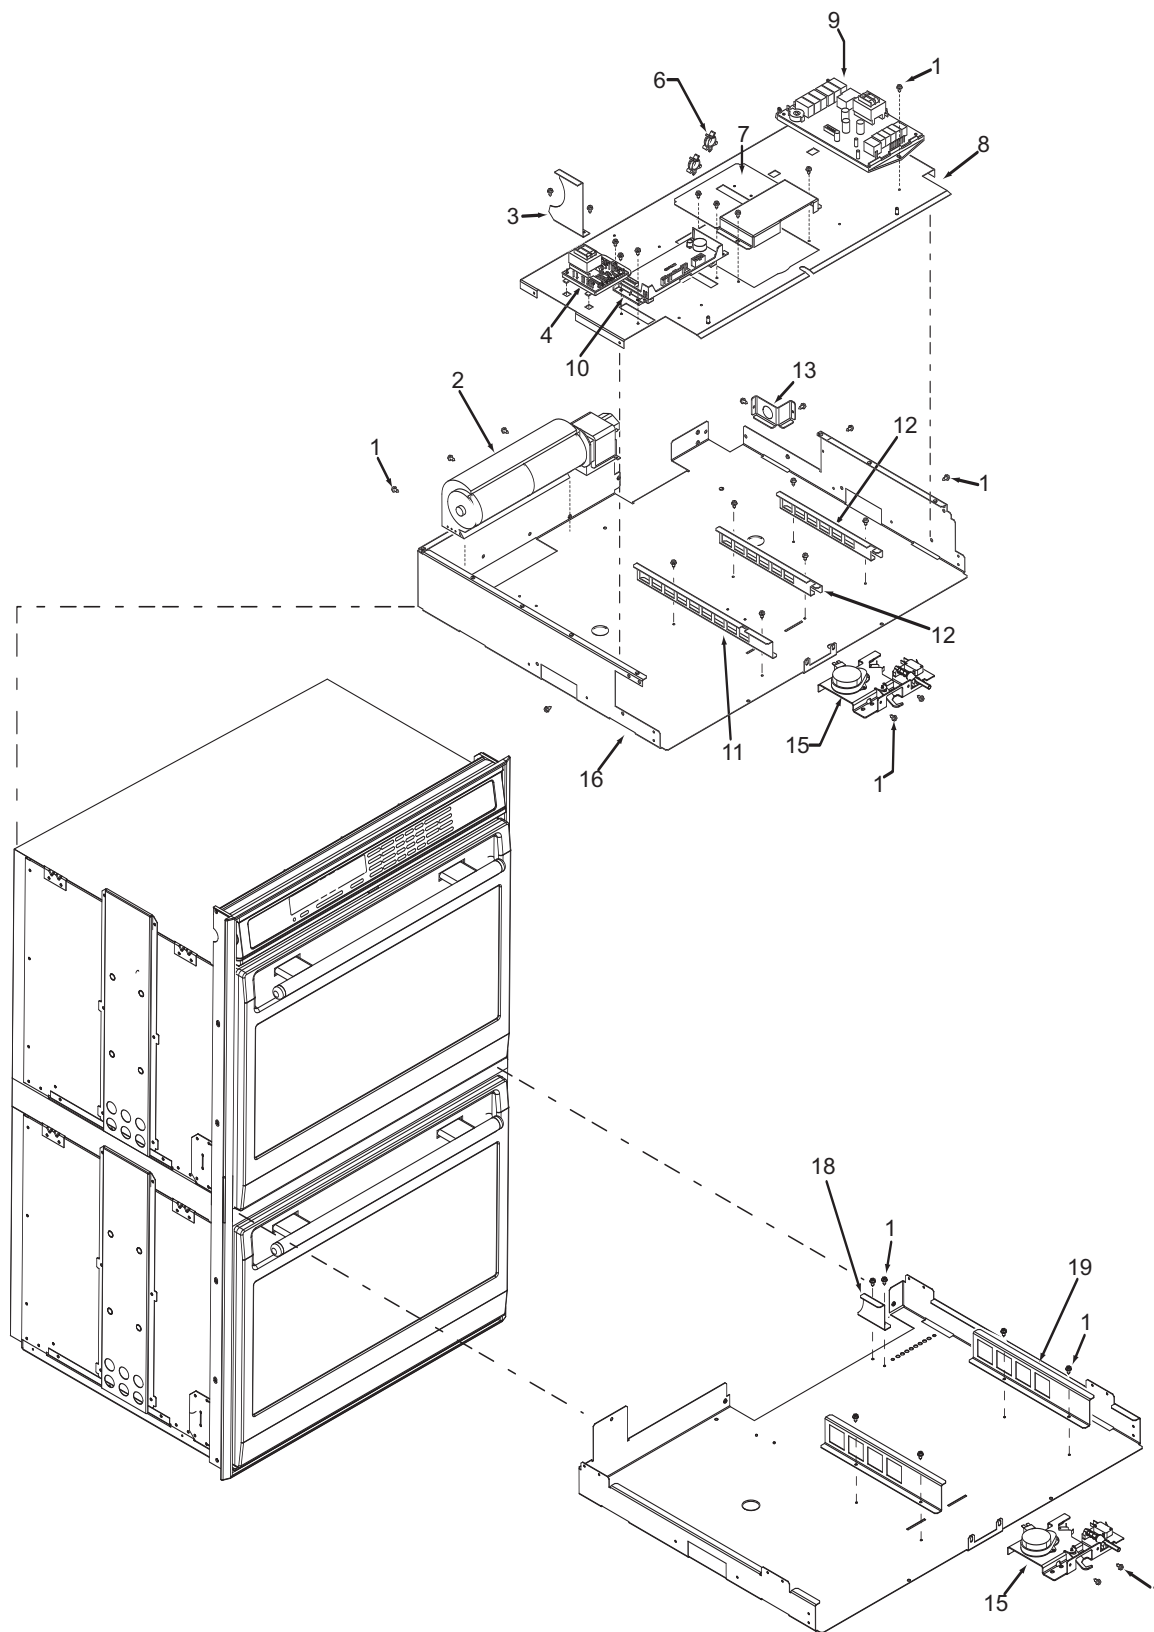

**30" Oven Modules Parts List
Single and Double Oven**

<u>Ref #</u>	<u>Part #</u>	<u>Description</u>
1	801542	Screw, 8-18x3/8"
2	800381	Fan, Cooling, Upper
3	808579	Bracket, Air Diverter Top
4	801363	Control Board, Stepper Motor
6	801912	Strain Relief, Plastic
7	800385	Cover, Latch
8	803356	Plate, Mounting Hardware
9	807053	Board, Relay"
10	812454	Controller, Oven, Single, 30"
	812456	Controller, Oven, Single, 30" International
	812455	Controller, Oven, Double, 30"
	812457	Controller, Oven, Double, 30" International
11	808583	Bracket-Z, Latch, Top Oven
12	808586	Bracket, Support, Top Module
13	808581	Bracket, Cord, Power
15	800263	Latch, Motorized
16	807542	Pan, Module, 30"
17	N/A	
18	808588	Bracket, Air Diverter, DO
19	820129	Bracket-Z, Latch, Bottom Oven, DO

**36" Oven Modules Parts List
Single Oven**

<u>Ref #</u>	<u>Part #</u>	<u>Description</u>
1	801542	Screw, 8-18x3/8"
2	800381	Fan, Cooling, Upper
3	801224	Bracket, Air Diverter Top
4	801363	Control Board, Stepper Motor
5	800950	Transformer, Light
6	801912	Strain Relief, Plastic
7	800385	Cover, Latch
8	803356	Plate, Mounting Hardware
9	807053	Board, Relay
10	813873	Oven controller, Single 36"
	813874	Oven controller, Single 36" International
11	820130	Bracket-Z, Latch
12	808586	Bracket, Support, Top Module
13	808581	Bracket, Cord, Power
14	804554	Switch, Thermostat, 36"
15	800263	Latch, Motorized
16	807543	Pan, Module, 36"

Not Shown

809449	Cable, Relay to Controller, 28"
809450	Cable, Relay to Controller, 21"
801714	Power Cord Conduit, Single
812348	Power Cord Conduit, Double

Oven Modules Exploded View
Single and Double Oven