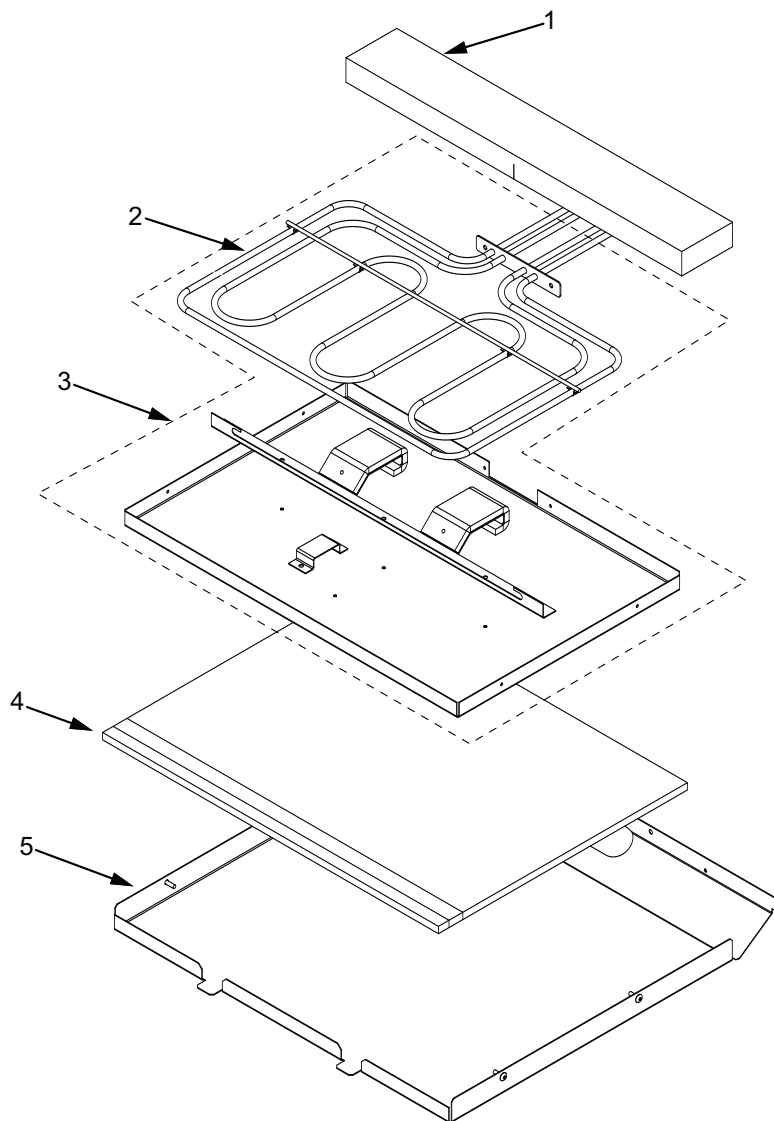

**Bake Pan Assembly Exploded View
Single and Double Oven**

**Bake Pan Parts List
Single and Double Oven**

<u>Ref #</u>	<u>Part #</u>	<u>Description</u>
1	808625	Insulation, Bake Pan Back
2	808605	Element, Bake - Mgo 3500
3	808626	Assy, Inner Bake Pan
4	808627	Insulation, Thk-Bake Pan
5	808628	Pan, Bake Element