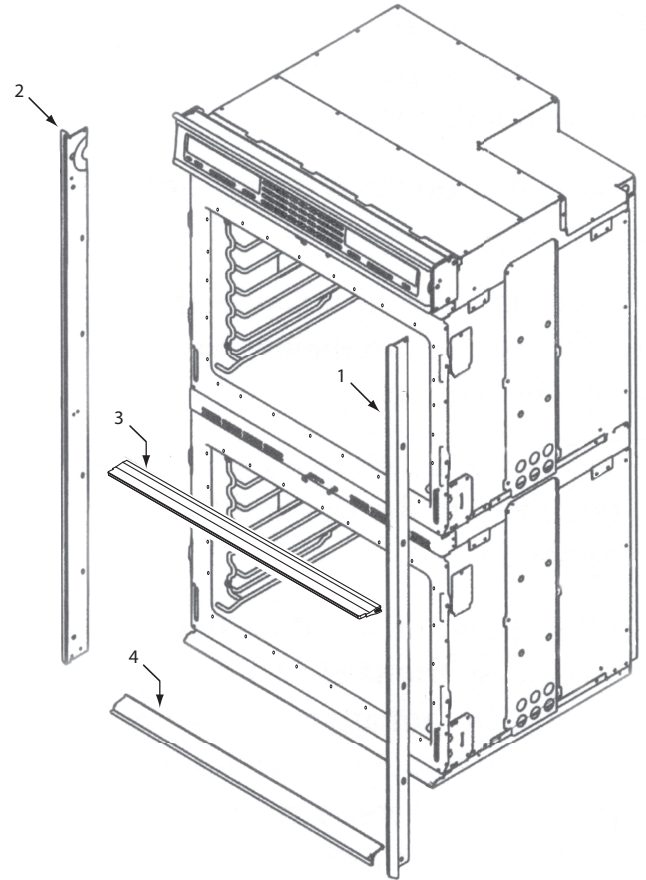

**36" Side and Base View Parts List
Single Oven**

<u>Ref #</u>	<u>Part #</u>	<u>Description</u>
1	801335	Channel, Upper Venting
2	800890	Cover, Temperature Probe
3	801724	Enclosure, Rt Side
4	801475	Bracket, Hold Down
5	800926	Hinge, Pocket
6	800364	Stiffener, U-Wrap
7	804553	Base, Assembly, 36"
8	801723	Enclosure, Left Side,

Oven Side and Base Exploded View
Single and Double Oven

**Bake Pan Assembly Exploded View
Single and Double Oven**

**Bake Pan Parts List
Single and Double Oven**

<u>Ref #</u>	<u>Part #</u>	<u>Description</u>
1	808625	Insulation, Bake Pan Back
2	808605	Element, Bake - Mgo 3500
3	808626	Assy, Inner Bake Pan
4	808627	Insulation, Thk-Bake Pan
5	808628	Pan, Bake Element

Trim Exploded View

Model #	Ref#	Part #	Description
SO30F/S	1	800706	Extrusion, Side, Right
	2	800707	Extrusion, Side, Left
	3	805115	Extrusion, Bottom
SO36U/S	1	813876	Extrusion, Side, Right
	2	813875	Extrusion, Side, Left
	3	802731	Extrusion, Bottom
SO30U/B	1	800525	Extrusion, Side, Right
	2	800524	Extrusion, Side, Left
	3	805175	Extrusion, Bottom
SO36U/B	1	813878	Extrusion, Side, Right
	2	813877	Extrusion, Side, Left
	3	802743	Extrusion, Bottom
SO36	4	811218	Bracket, Trim Support