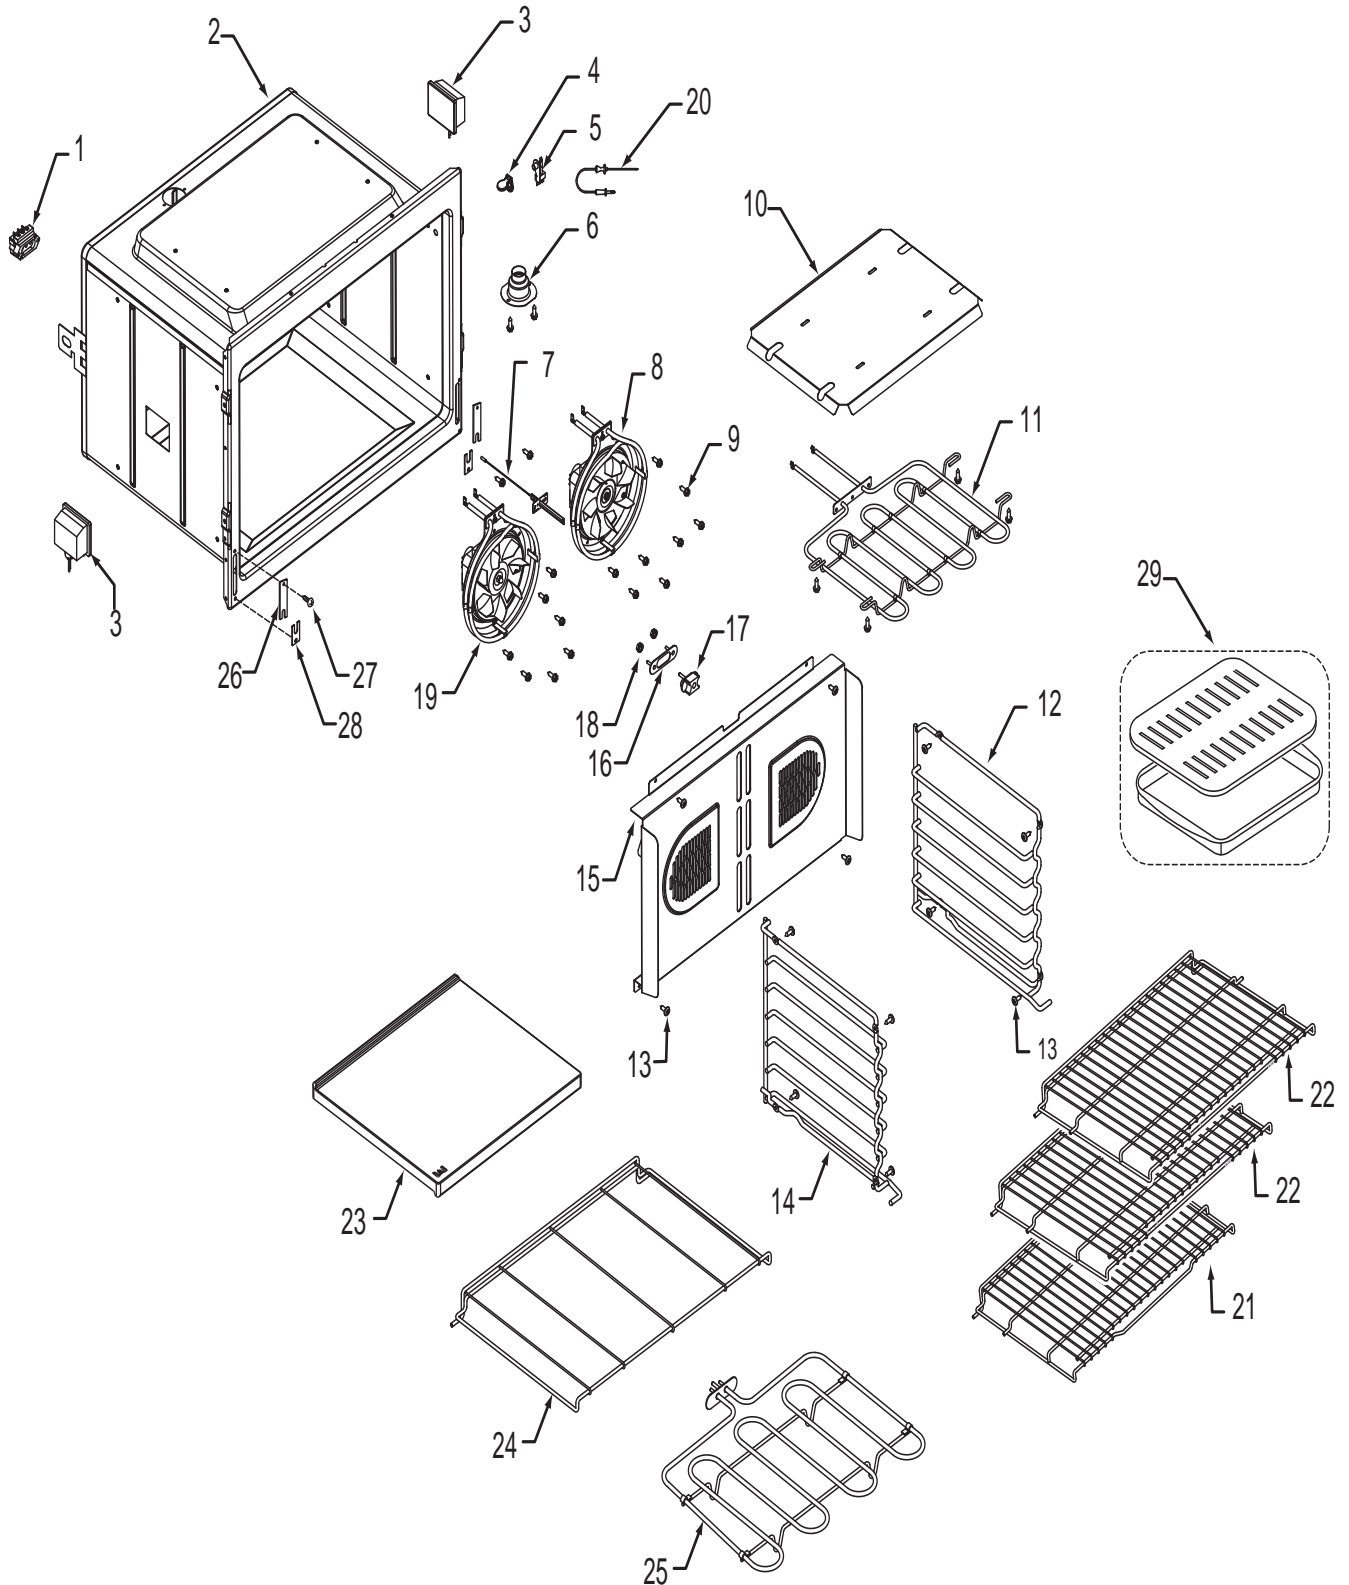

30" Oven Cavity Parts List Single and Double Oven

<u>Ref #</u>	<u>Part #</u>	<u>Description</u>
1	803140	Receptacle, Pizza Element
2	N/A	Cavity, Oven (Not Replaceable)
3	800307	Light, Oven
4	800943	Cover, Probe Switch
5	800942	Switch, Probe
6	800304	Catalyst, Smoke
7	809982	Sensor, Temperature
8	800701	Fan, Convection Assy., Cw
9	801544	Screw, 8-32x1/2"
10	801122	Pan, Broil Element
11	801120	Element, Broil, 30"
12	800368	Guide, Rack, Right
13	802704	Screw, 8-32x1/2 Lo Profile
14	801141	Guide, Rack, Left
15	802898	Convection Baffle Assembly, 30"
16	801417	Plate, Retainer
17	803141	Receptacle, Plug, Ceramic
18	801049	Nut, 8-32 Keps
19	809818	Fan, Convection Assy., Ccw
20	800529	Probe, Temperature
21	802988	Rack, Oven 30"
22	803062	Rack, Oven Flat 30"
23	803859	Stone, Pizza
24	800735	Rack, Pizza Stone, 30"
25	800717	Element, Pizza 3500 Watt 230V
26	803373	Clip, Retainer Hinge
27	802929	Screw 6-20X5/8 PH TRS HD T-AB, Black
28	803323	Cover, Plate
29	804712	Accessory Pkg Broiler Pan Set

36" Oven Cavity Parts List Single Oven

<u>Ref #</u>	<u>Part #</u>	<u>Description</u>
1	803140	Receptacle, Pizza Element
2	N/A	Cavity, Oven (Not Replaceable)
3	800307	Light, Oven
4	800493	Cover, Probe Switch
5	800942	Switch, Probe
6	800304	Catalyst, Smoke
7	809982	Sensor, Temperature
8	800701	Fan, Convection Assy., Cw
9	801544	Screw, 8-32x1/2"
10	801616	Deflector, Pan Broil
11	801615	Element, Broil, 36"
12	800734	Guide, Rack, Right
13	802704	Screw, 8-32x1/2 Lo Profile
14	801142	Guide, Rack, Left
15	802900	Convection Baffle Assembly, 36"
16	801417	Plate, Retainer
17	803141	Receptacle, Plug, Ceramic
18	801049	Nut, 8-32 Keps
19	809818	Fan, Convection Assy., Ccw
20	800529	Probe, Temperature
21	802989	Rack, Oven 36"
22	803063	Rack, Oven Flat 36"
23	803859	Stone, Pizza
24	800736	Rack, Pizza Stone, 36"
25	800717	Element, Pizza 3500 Watt 230V
26	803373	Clip, Retainer Hinge
27	802929	Screw 6-20X5/8 PH TRS HD T-AB, Black
28	803323	Cover, Plate
29	804712	Accessory Pkg Broiler Pan Set

Not Shown

803816	Light Bulb
801949	Pizza Peel

**Oven Cavity Exploded View
Single and Double Oven**