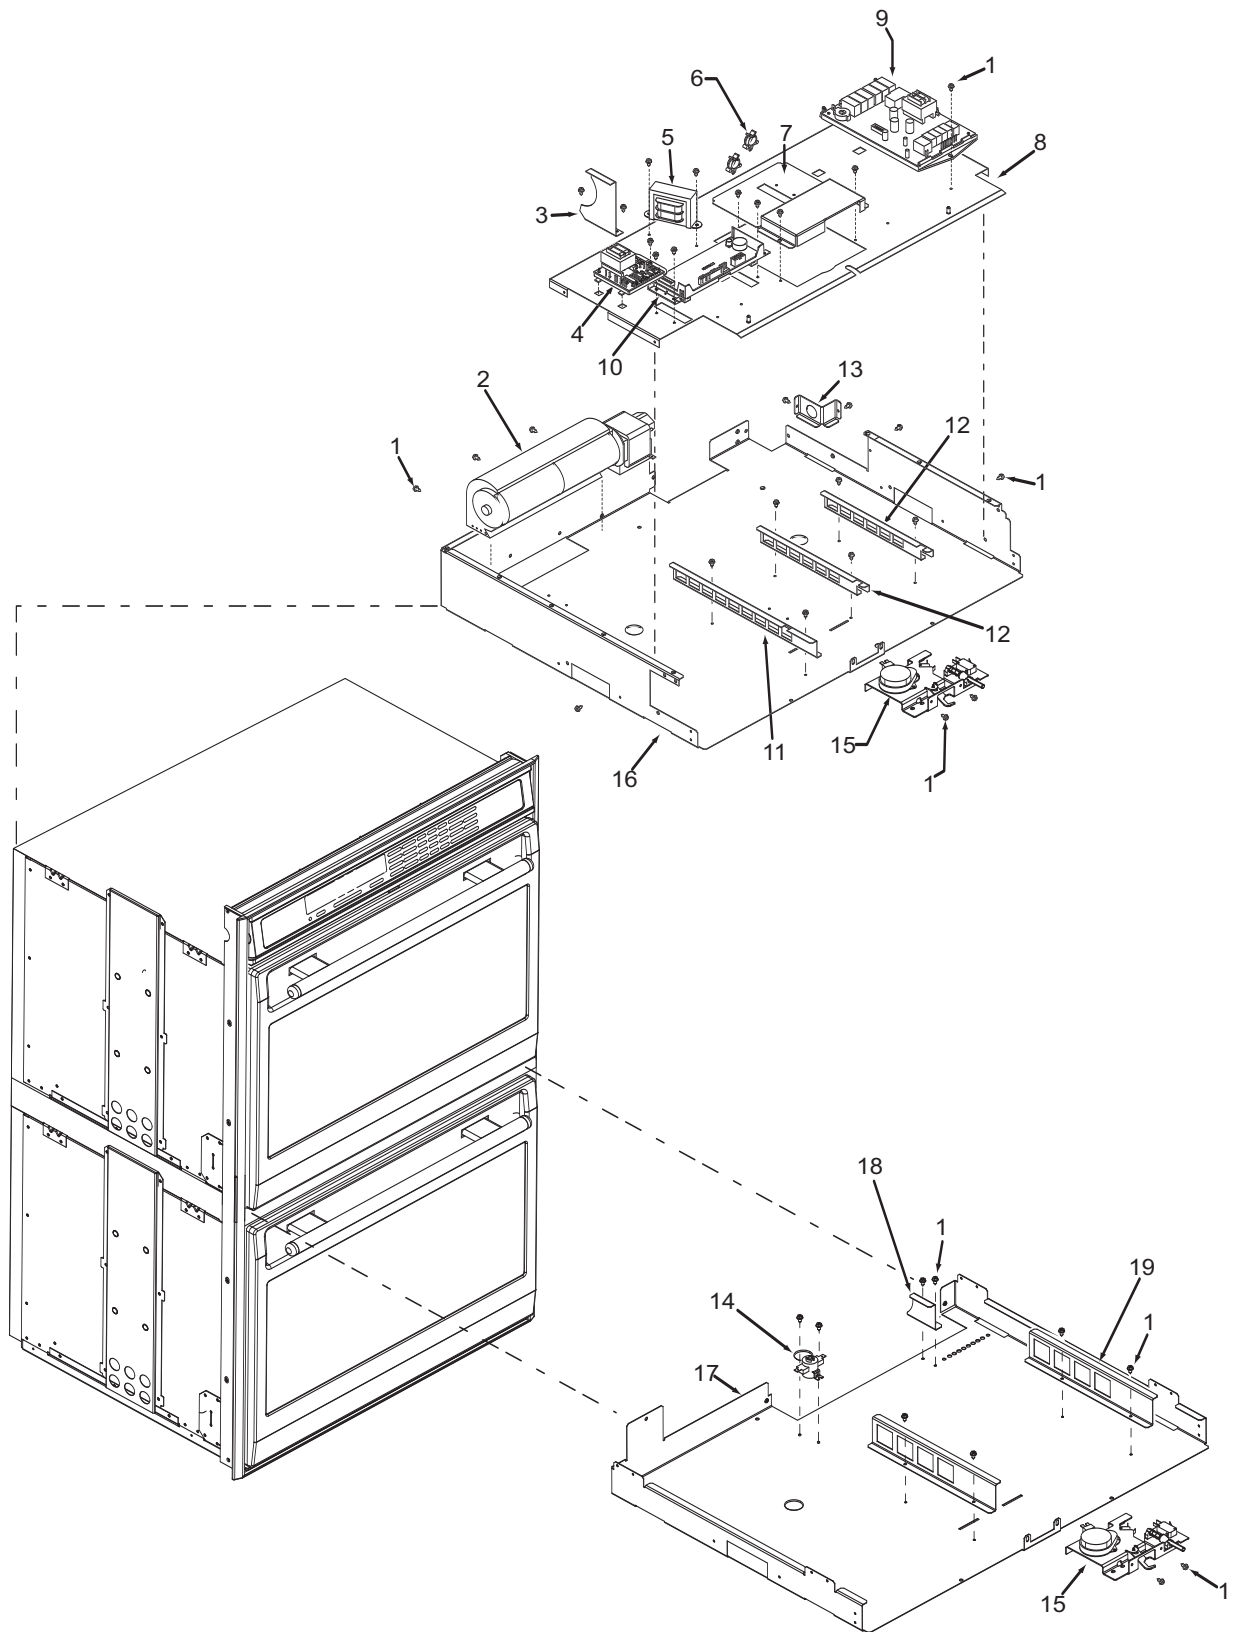

**30" Oven Modules Parts List
Single and Double Oven**

**36" Oven Modules Parts List
Single Oven**

<u>Ref #</u>	<u>Part #</u>	<u>Description</u>
1	801542	Screw, 8-18x3/8"
2	800381	Fan, Cooling, Upper
3	801224	Bracket, Air Diverter Top
4	801363	Control Board, Stepper Motor
5	800950	Transformer, Light
6	801912	Strain Relief, Plastic
7	800385	Cover, Latch
8	803356	Plate, Mounting Hardware
9	806822	Board, Relay, 30"/36"
10	806551	Controller, Oven, Single, 30"
	806552	Controller, Oven, Double, 30"
11	820130	Bracket-Z, Latch, Top Oven
12	800383	Bracket, Support, Top Module
13	800375	Bracket, Cord, Power
14	804537	Thermal Cut Out (Lower)
15	800263	Latch, Motorized
16	807542	Pan, Module, 30"
17	800386	Pan, Middle, DO
18	801212	Bracket, Air Diverter, DO
19	820129	Bracket-Z, Latch, Bottom Oven, DO

<u>Ref #</u>	<u>Part #</u>	<u>Description</u>
1	801542	Screw, 8-18x3/8"
2	800381	Fan, Cooling, Upper
3	801224	Bracket, Air Diverter Top
4	801363	Control Board, Stepper Motor
5	800950	Transformer, Light
6	801912	Strain Relief, Plastic
7	800385	Cover, Latch
8	803356	Plate, Mounting Hardware
9	806822	Board, Relay, 30"/36"
10	806560	Oven controller, Single 36"
11	820130	Bracket-Z, Latch
12	800383	Bracket, Support, Top Module
13	800375	Bracket, Cord, Power
14	804537	Thermal Cut Out
15	800263	Latch, Motorized
16	807543	Pan, Module, 36"

Not Shown

800714	Cable, Relay to Controller, 28"
809450	Cable, Relay to Controller, 21"
801714	Power Cord Conduit, Single
812348	Power Cord Conduit, Double

Oven Modules Exploded View
Single and Double Oven