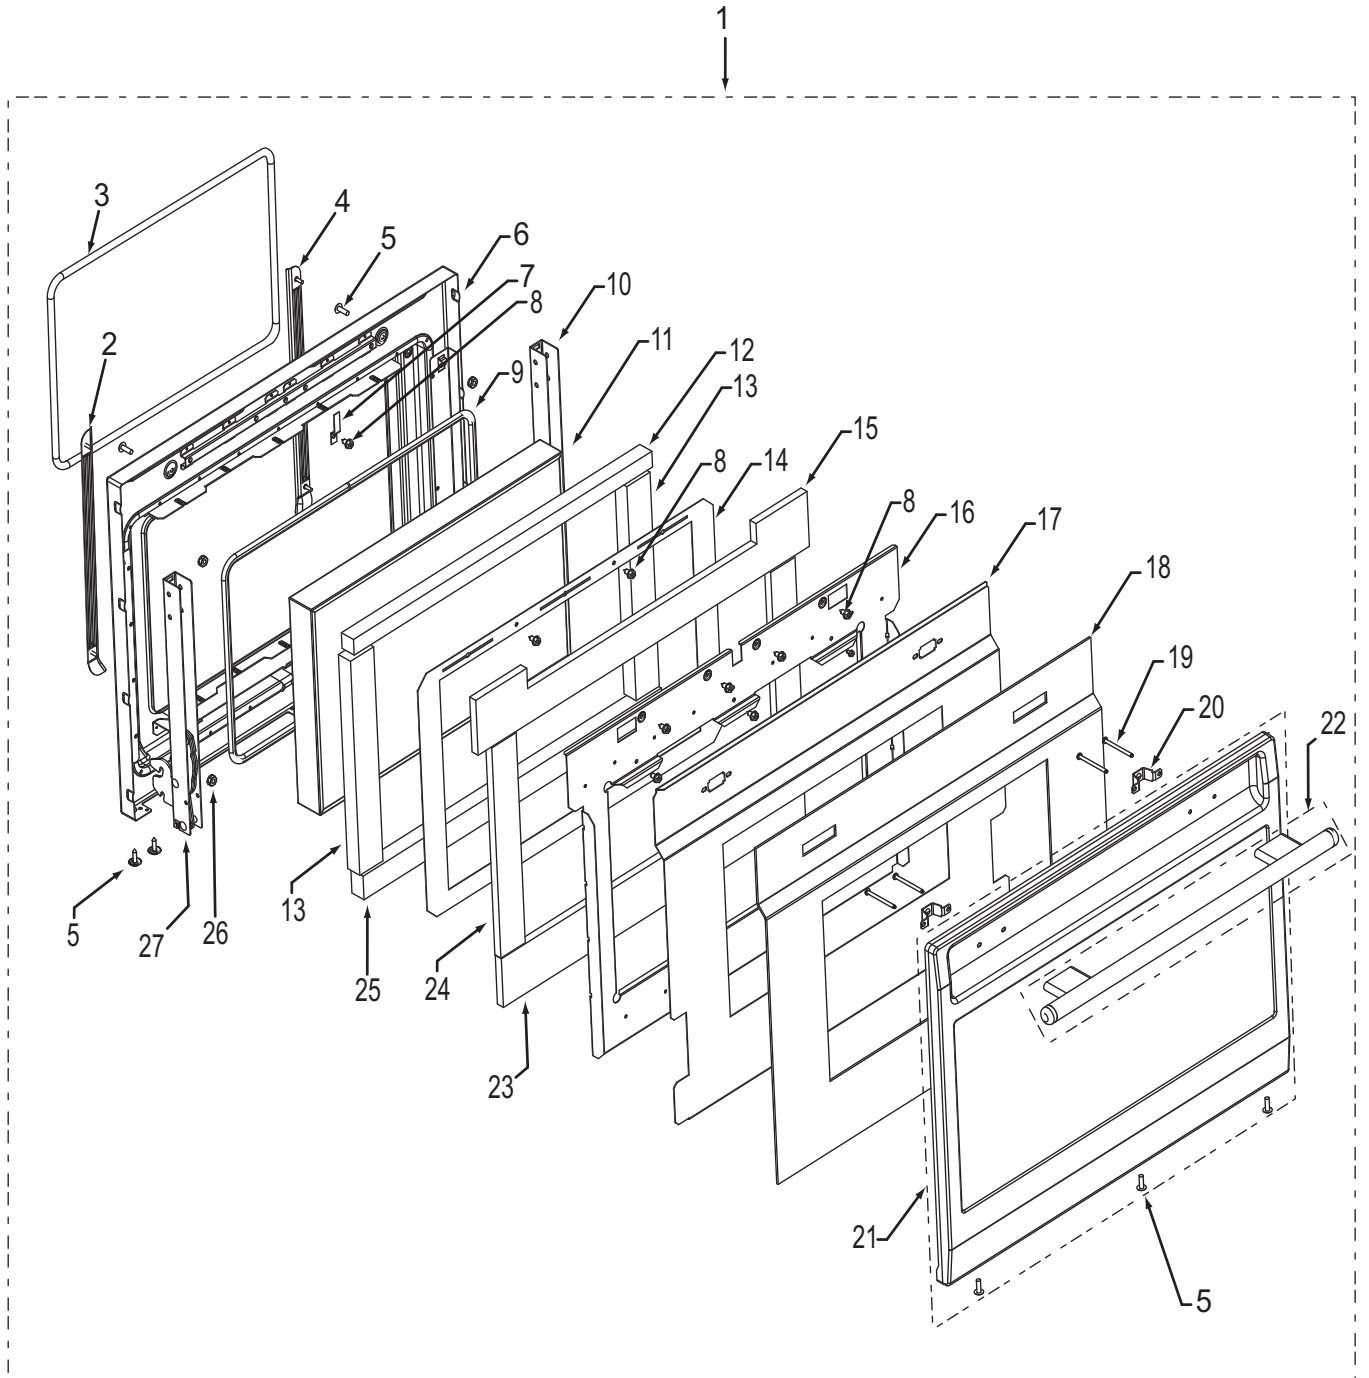

**30" Oven Door Parts List
Single and Double Oven**

<u>Ref #</u>	<u>Part #</u>	<u>Description</u>
1		*Special order, Call Factory Parts Department
2	800523	Left Door Rack Guide, 30", assy
3	803324	Gasket, Door, 30"
4	800522	Right Door Rack Guide, 30"
5	803379	Screw, 8-18x1/2"
6	811010	Weldment, Liner, Door 30"
7	801102	Striker Plate, Door Latch
8	801542	Screw, 8-18x3/8"
9	800318	Gasket, Rope, Glass Pack, 30"
10	809115	Hydraulic Oven Door Hinge
11	809553	Triple Pane Oven Glass Pack, 30"
12	806610	Insulation, Door, Inner Top
13	806595	Insulation, Door, Inner, Sides, 30"
14	800319	Shield, Heat, Inner, Door, 30"
15	810794	Insulation, Door, Center, Top, 30"
16	820116	Heat Deflector, Center, 30"
17	800315	Shield, Heat, Door, 30"
18	806596	Insulation, Door, Outer, 30"
19	801540	Screw, 10-24x1/2"
20	800314	Bracket, Door, Outer, Mounting
21	802940	Door Skin, Outer w/window, 30" F/S
	803227	Door Skin, Outer w/window, 30" U/S
	803232	Door Skin, Outer w/window, 30" F/S, No Logo
	803235	Door Skin, Outer w/window, 30" U/S, No Logo
	803230	Door Skin, Outer w/window, 30" U/B
	803236	Door Skin, Outer w/window, 30" U/B, No Logo
	803231	Door Skin, Outer w/window, 30" U/P
	803237	Door Skin, Outer w/window, 30" U/P, No Logo
22	801204	Handle, Oven Door, Assy., 30", Sst
	801599	Handle, Oven Door, Assy., 30", Plt
	801600	Handle, Oven Door, Assy., 30", Blk
23	806606	Insulation, Door, Center, Back, 30"
24	806605	Insulation, Door, Center, Side, 30"
25	806615	Insulation, Door, Inner Top
26	800418	Nut, 8-32 Hex Nut W/Lock Washer
27	800689	Hinge, Wall Oven, 30"

**36" Oven Door Parts List
Single Oven**

<u>Ref #</u>	<u>Part #</u>	<u>Description</u>
1		*Special order, Call Factory Parts Department
2	801816	Left Door Rack Guide, 36", assy
3	803325	Gasket, Door, 36"
4	801815	Right Door Rack Guide, 36"
5	803379	Screw, 8-18x1/2"
6	801444	Weldment, Liner, Door 36"
7	801102	Striker Plate, Door Latch
8	801542	Screw, 8-18x3/8"
9	801764	Gasket, Rope, Glass Pack, 36"
10	809115	Hydraulic Oven Door Hinge
11	801448	Triple Pane Oven Glass Pack, 36"
12	806610	Insulation, Door, Inner Top
13	806617	Insulation, Door, Inner, Sides, 36"
14	801765	Shield, Heat, Inner, Door, 36"
15	810794	Insulation, Door, Center, Top
16	801766	Heat Deflector, Center, 36"
17	803378	Shield, Heat, Door, 36"
18	801577	Insulation, Door, Outer, 36"
19	801540	Screw, 10-24x2-1/4"
20	800314	Bracket, Door, Outer, Mounting
21	803245	Door Skin, Otr w/window, 36" U/S
	803246	Door Skin, Otr w/window, 36" U/B
	803247	Door Skin, Otr w/window, 36" U/P
22	801206	Handle, Oven Door, Assy., 36", Sst
	801893	Handle, Oven Door, Assy., 36", Plt
	801892	Handle, Oven Door, Assy., 36", Blk
23	806606	Insulation, Door, Center, Back, 36"
24	806623	Insulation, Door, Center, Side, 36"
25	806615	Insulation, Door, Inner Btm
26	800418	Nut, 8-32 Hex Nut W/Lock Washer
27	803335	Hinge, Wall Oven, 36"

Oven Door Exploded View
Single and Double Oven