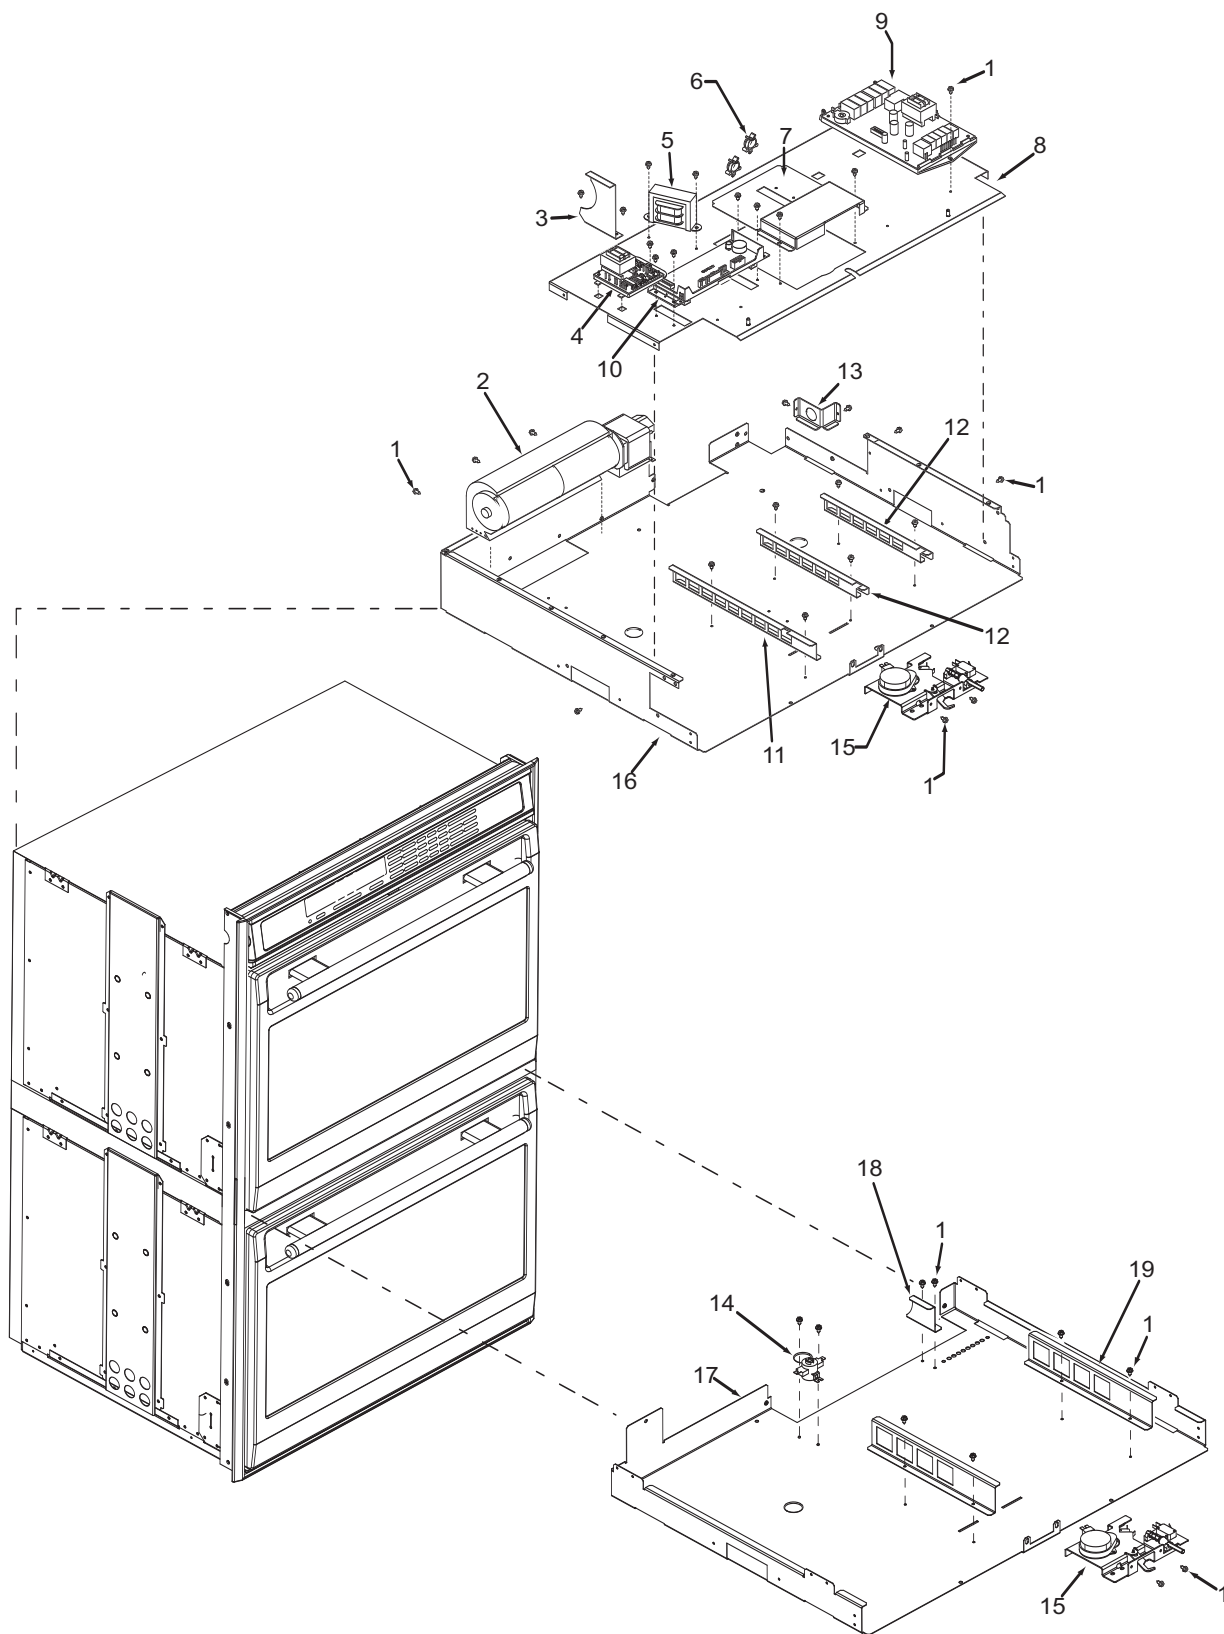

**30" Oven Modules Parts List
Single and Double Oven**

<u>Ref #</u>	<u>Part #</u>	<u>Description</u>
1	801542	Screw, 8-18x3/8"
2	800381	Fan, Cooling, Upper
3	801224	Bracket, Air Diverter Top
4	801363	Control Board, Stepper Motor
5	800950	Transformer, Light
6	801912	Strain Relief, Plastic
7	800385	Cover, Latch
8	803356	Plate, Mounting Hardware
9	806822	Board, Relay, 30"/36"
10	806551	Controller, Oven, Single, 30"
	806552	Controller, Oven, Double, 30"
11	820130	Bracket-Z, Latch, Top Oven
12	800383	Bracket, Support, Top Module
13	800375	Bracket, Cord, Power
14	804537	Thermal Cut Out (Lower)
15	800263	Latch, Motorized
16	807542	Pan, Module, 30"
17	800386	Pan, Middle, DO
18	801212	Bracket, Air Diverter, DO
19	820129	Bracket-Z, Latch, Bottom Oven, DO

**36" Oven Modules Parts List
Single Oven**

<u>Ref #</u>	<u>Part #</u>	<u>Description</u>
1	801542	Screw, 8-18x3/8"
2	800381	Fan, Cooling, Upper
3	801224	Bracket, Air Diverter Top
4	801363	Control Board, Stepper Motor
5	800950	Transformer, Light
6	801912	Strain Relief, Plastic
7	800385	Cover, Latch
8	803356	Plate, Mounting Hardware
9	806822	Board, Relay, 30"/36"
10	806560	Oven controller, Single 36"
11	820130	Bracket-Z, Latch
12	800383	Bracket, Support, Top Module
13	800375	Bracket, Cord, Power
14	804537	Thermal Cut Out
15	800263	Latch, Motorized
16	807543	Pan, Module, 36"

Not Shown

800714	Cable, Relay to Controller, 28"
809450	Cable, Relay to Controller, 21"
801714	Power Cord Conduit, Single
812348	Power Cord Conduit, Double

Oven Modules Exploded View
Single and Double Oven