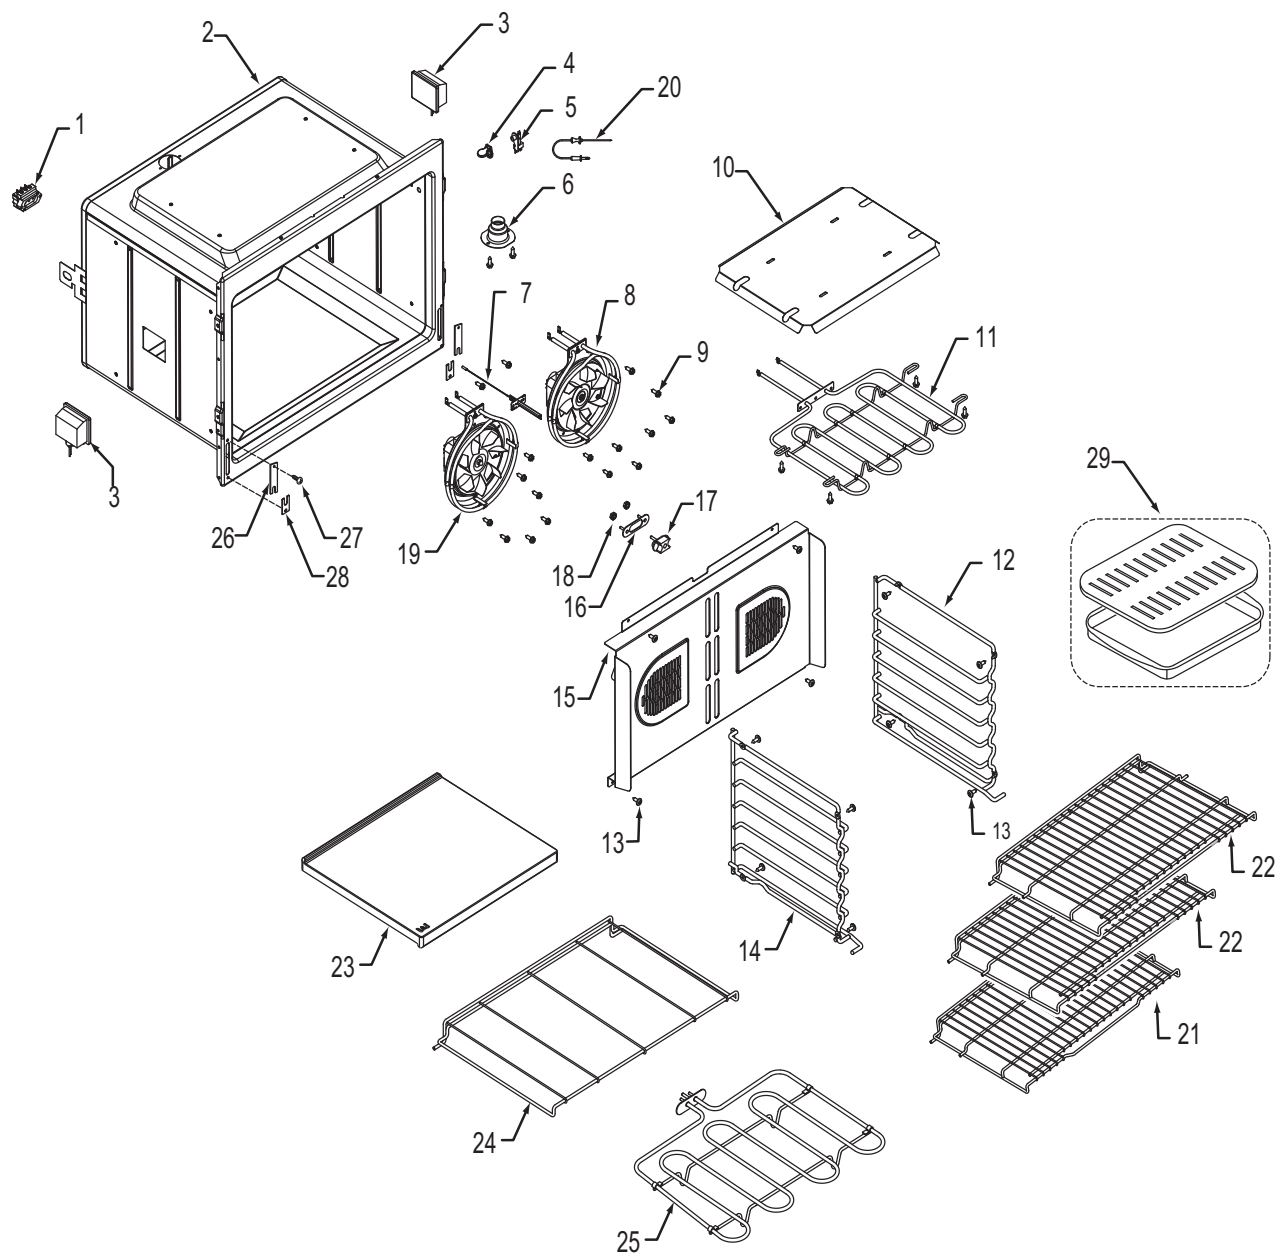

**30" Oven Cavity Parts List
Single and Double Oven**

<u>Ref #</u>	<u>Part #</u>	<u>Description</u>
1	803140	Receptacle, Pizza Element
2	N/A	Cavity, Oven (Contact Factory)
3	800307	Light, Oven
4	800943	Cover, Probe Switch
5	800942	Switch, Probe
6	800304	Catalyst, Smoke
7	809982	Sensor, Temperature
8	800701	Fan, Convection Assy., Cw
9	801544	Screw, 8-32x1/2"
10	801122	Pan, Broil Element
11	808643	Element, Broil, 30"
12	800368	Guide, Rack, Right
13	802704	Screw, 8-32x1/2 Lo Profile
14	801141	Guide, Rack, Left
15	802898	Convection Baffle Assembly, 30"
16	801417	Plate, Retainer
17	803141	Receptacle, Plug, Ceramic
18	801049	Nut, 8-32 Keps
19	809818	Fan, Convection Assy., Ccw
20	808652	Probe, Temperature
21	802988	Rack, Oven 30"
22	803062	Rack, Oven Flat 30"
23	803859	Stone, Pizza
24	800735	Rack, Pizza Stone, 30"
25	800717	Element, Pizza 3500 Watt 230V
26	803373	Clip, Retainer Hinge
27	802929	Screw 6-20X5/8 PH TRS HD T-AB, Black
28	803323	Cover, Plate
29	804712	Accessory Pkg Broiler Pan Set

**36" Oven Cavity Parts List
Single Oven**

<u>Ref #</u>	<u>Part #</u>	<u>Description</u>
1	803140	Receptacle, Pizza Element
2	N/A	Cavity, Oven (Contact Factory)
3	800307	Light, Oven
4	800493	Cover, Probe Switch
5	800942	Switch, Probe
6	800304	Catalyst, Smoke
7	809982	Sensor, Temperature
8	800701	Fan, Convection Assy., Cw
9	801544	Screw, 8-32x1/2"
10	801616	Deflector, Pan Broil
11	801615	Element, Broil, 36"
12	800734	Guide, Rack, Right
13	802704	Screw, 8-32x1/2 Lo Profile
14	801142	Guide, Rack, Left
15	802900	Convection Baffle Assembly, 36"
16	801417	Plate, Retainer
17	803141	Receptacle, Plug, Ceramic
18	801049	Nut, 8-32 Keps
19	809818	Fan, Convection Assy., Ccw
20	808652	Probe, Temperature
21	802989	Rack, Oven 36"
22	803063	Rack, Oven Flat 36"
23	803859	Stone, Pizza
24	800736	Rack, Pizza Stone, 36"
25	800717	Element, Pizza 3500 Watt 230V
26	803373	Clip, Retainer Hinge
27	802929	Screw 6-20X5/8 PH TRS HD T-AB, Black
28	803323	Cover, Plate
29	804712	Accessory Pkg Broiler Pan Set

Not Shown

803816	Light Bulb
801949	Pizza Peel
801554	Hard Fiber Flat Washer

Oven Cavity Exploded View
Single and Double Oven