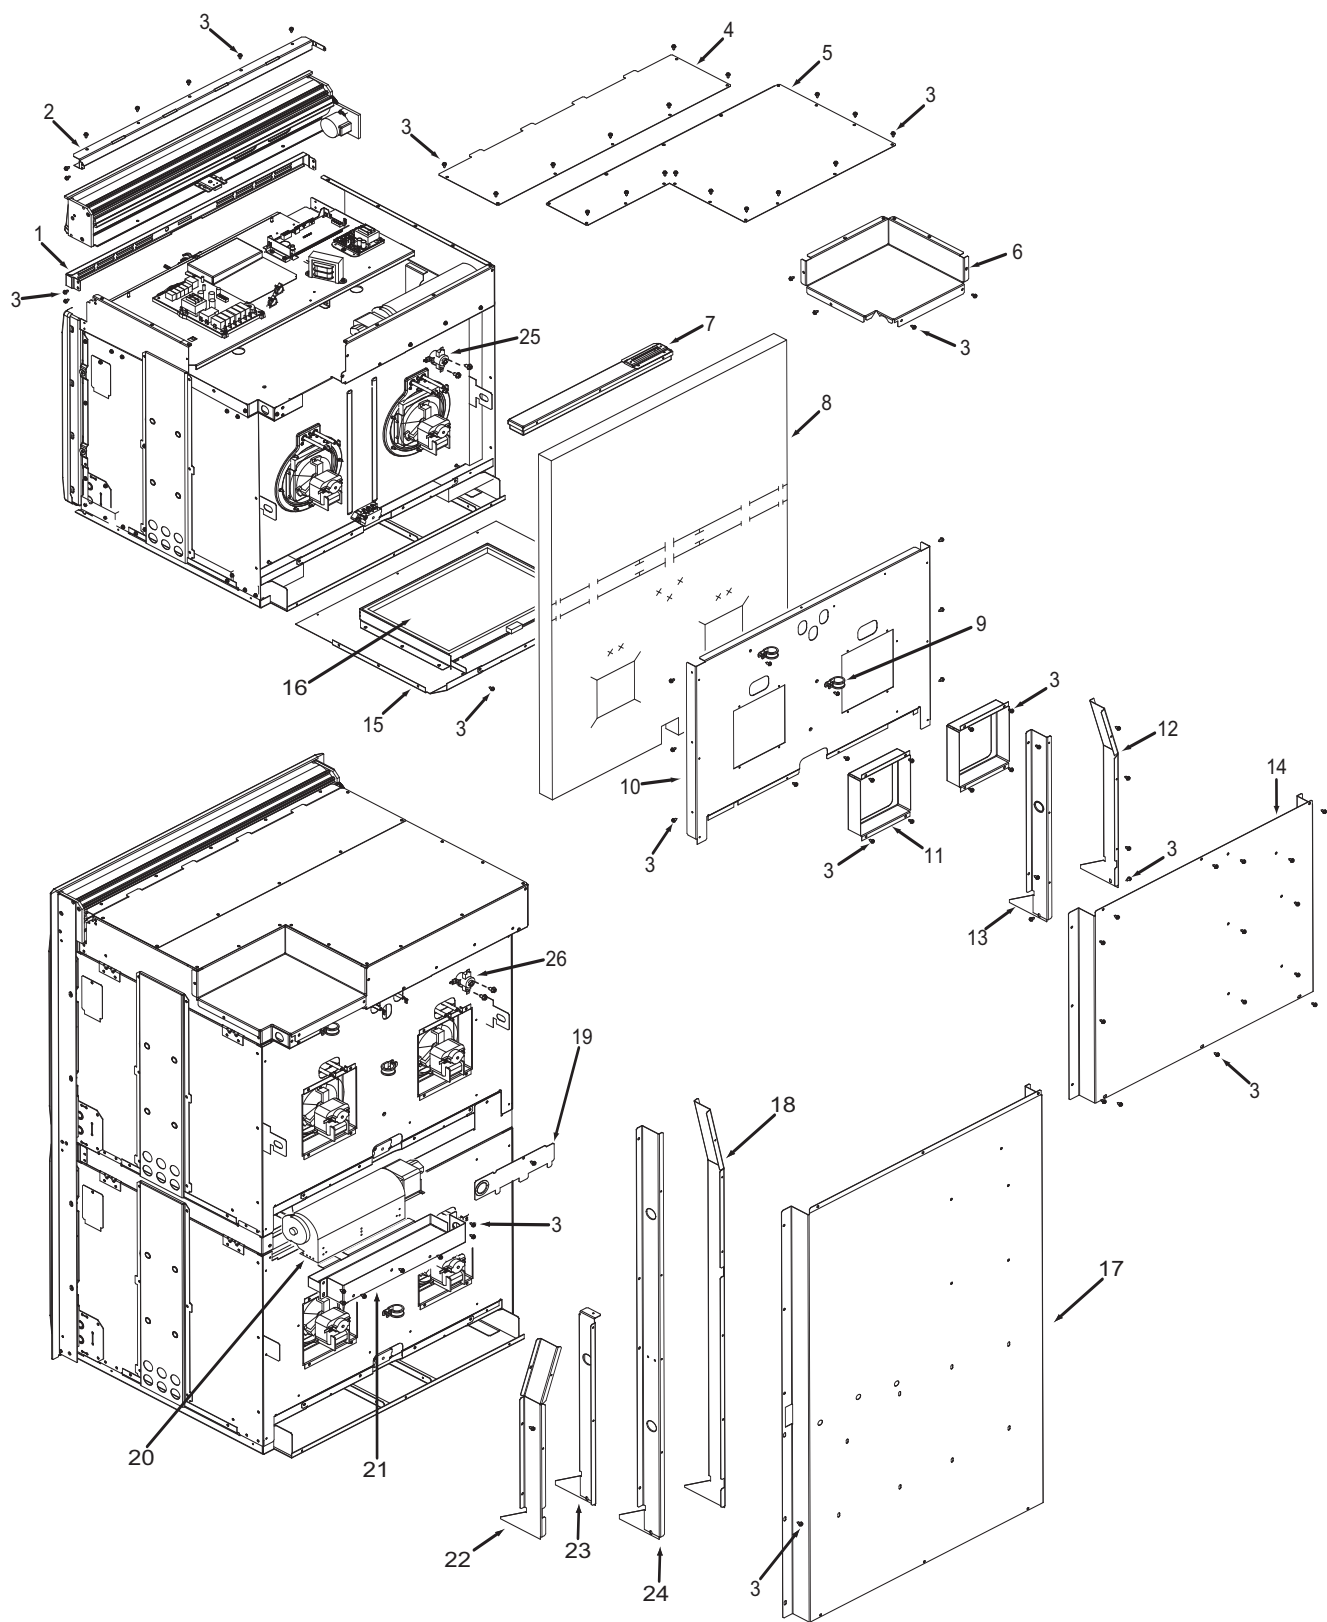

Not Shown

801241 Plate, Vent Middle

**36" Back View Parts List
Single Oven**

<u>Ref #</u>	<u>Part #</u>	<u>Description</u>
1	801536	Face Plate, Venting, Upper, 36"
2	801582	Stiffener, Top Module, 36"
3	801542	Screw, 8-18x3/8"
4	801478	Panel, Top Module, Front, 36"
5	801331	Cover, Large, 36"
6	801803	Cover, Small, Top Module, 36"
7	801700	Catalyst, Sub Assembly
8	805979	Insulation, Cavity, Top, 36"
	805980	Insulation, Cavity, Back, 36"
9	801913	Strain Relief, Metal, 36"
10	803329	Panel, Insulation, Back, 36"
11	802918	Panel, Inner, Back, 36"
12	803334	Channel, Exhaust, 36"
13	803327	Channel, Cooling, 36"
14	801506	Panel, Cover, Back, 36"
15	802700*	Bake, Pan Sub Assembly, 36"
16	800360*	Element, Bake, 36"

* See Bake Pan Assembly exploded view page 14.

**Oven Back Exploded View
Single and Double Oven**

**30" Side and Base View Parts List
Single and Double Oven**

<u>Ref #</u>	<u>Part #</u>	<u>Description</u>
1	820125	Channel, Upper Venting
2	800890	Cover, Temperature Probe
3	801721	Enclosure, Rt Side 30"
4	801475	Bracket, Hold Down
5	801530	Insulation, Light
6	800926	Hinge, Pocket
7	806612	Insulation, Cavity, Hinge
8	800364	Stiffener, U-Wrap
9	806608	Insulation, Cavity, Right Side
10	808422	Base, Assembly Single
	804541	Base, Assembly, Double
11	806609	Insulation, Cavity, Left Side
12	801720	Enclosure, Left Side, 30"