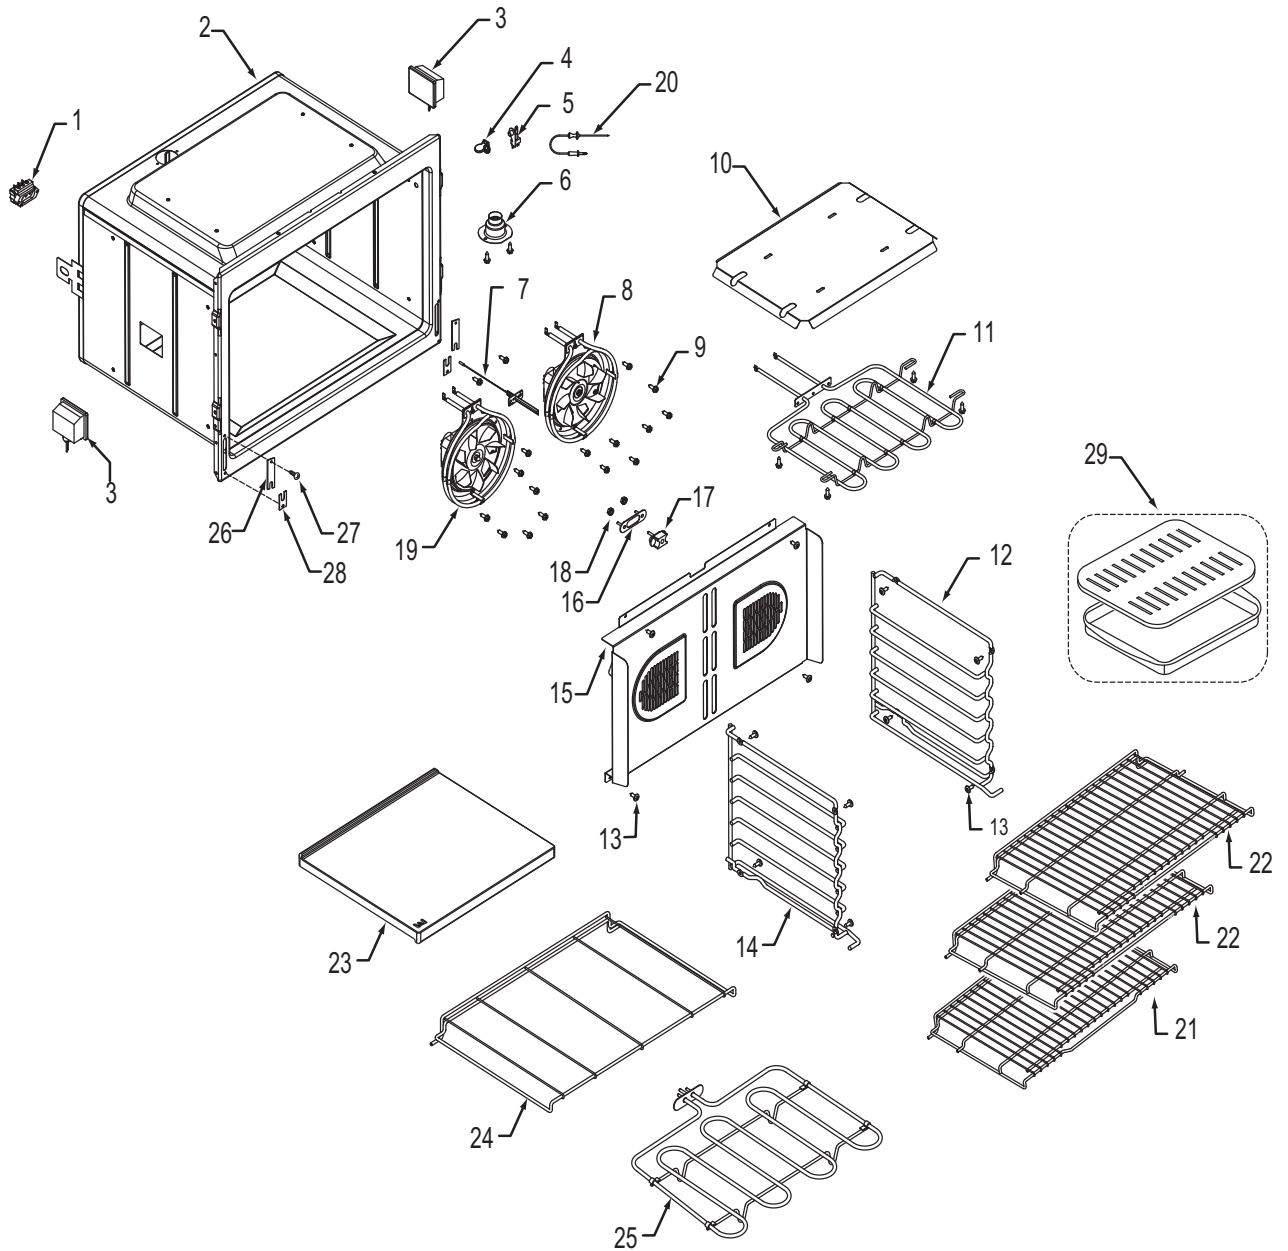

**30" Oven Cavity Parts List
Single and Double Oven**

<u>Ref #</u>	<u>Part #</u>	<u>Description</u>
1	803140	Receptacle, Pizza Element
2	N/A	Cavity, Oven (Contact Factory)
3	800307	Light, Oven
4	800943	Cover, Probe Switch
5	800942	Switch, Probe
6	800304	Catalyst, Smoke
7	809982	Sensor, Temperature
8	800701	Fan, Convection Assy., Cw
9	801544	Screw, 8-32x1/2"
10	801122	Pan, Broil Element
11	808643	Element, Broil, 30"
12	800368	Guide, Rack, Right
13	802704	Screw, 8-32x1/2 Lo Profile
14	801141	Guide, Rack, Left
15	802898	Convection Baffle Assembly, 30"
16	801417	Plate, Retainer
17	803141	Receptacle, Plug, Ceramic
18	801049	Nut, 8-32 Keps
19	809818	Fan, Convection Assy., Ccw
20	808652	Probe, Temperature
21	802988	Rack, Oven 30"
22	803062	Rack, Oven Flat 30"
23	803859	Stone, Pizza
24	800735	Rack, Pizza Stone, 30"
25	800717	Element, Pizza 3500 Watt 230V
26	803373	Clip, Retainer Hinge
27	802929	Screw 6-20X5/8 PH TRS HD T-AB, Black
28	803323	Cover, Plate
29	804712	Accessory Pkg Broiler Pan Set

**36" Oven Cavity Parts List
Single Oven**

<u>Ref #</u>	<u>Part #</u>	<u>Description</u>
1	803140	Receptacle, Pizza Element
2	N/A	Cavity, Oven (Contact Factory)
3	800307	Light, Oven
4	800493	Cover, Probe Switch
5	800942	Switch, Probe
6	800304	Catalyst, Smoke
7	809982	Sensor, Temperature
8	800701	Fan, Convection Assy., Cw
9	801544	Screw, 8-32x1/2"
10	801616	Deflector, Pan Broil
11	801615	Element, Broil, 36"
12	800734	Guide, Rack, Right
13	802704	Screw, 8-32x1/2 Lo Profile
14	801142	Guide, Rack, Left
15	802900	Convection Baffle Assembly, 36"
16	801417	Plate, Retainer
17	803141	Receptacle, Plug, Ceramic
18	801049	Nut, 8-32 Keps
19	809818	Fan, Convection Assy., Ccw
20	808652	Probe, Temperature
21	802989	Rack, Oven 36"
22	803063	Rack, Oven Flat 36"
23	803859	Stone, Pizza
24	800736	Rack, Pizza Stone, 36"
25	800717	Element, Pizza 3500 Watt 230V
26	803373	Clip, Retainer Hinge
27	802929	Screw 6-20X5/8 PH TRS HD T-AB, Black
28	803323	Cover, Plate
29	804712	Accessory Pkg Broiler Pan Set

Not Shown

803816	Light Bulb
801949	Pizza Peel
801554	Hard Fiber Flat Washer

**Oven Cavity Exploded View
Single and Double Oven**