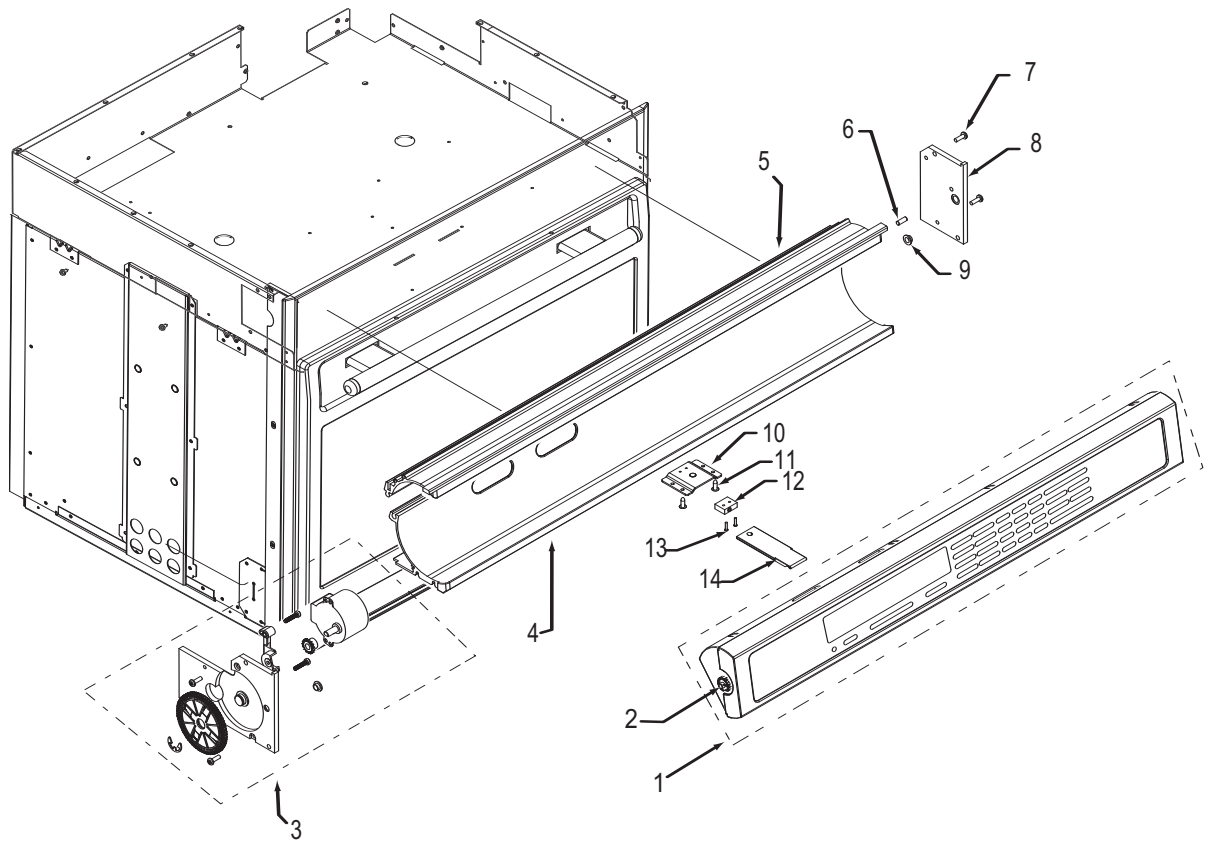

**30" Oven Control Panel Parts List
Single and Double Oven**

<u>Ref #</u>	<u>Part #</u>	<u>Description</u>
1	805081	Control Head, 30, Sngl, Sst
	805104	Control Head, 30, Dbl, Sst
	805106	Control Head, 30, Sngl, Plt
	805107	Control Head, 30, Dbl, Plt
	805109	Control Head, 30, Sngl, Blk
	805110	Control Head, 30, Dbl, Blk
2	805178	Wall Oven Display Pinion Rpl. Pkg.
3	809725	Motor, Drive Assy., Sst
	809727	Motor, Drive Assy., Plt
	809726	Motor, Drive Assy., Blk
4	801231	C-Channel Bottom, 30", Sst
	801738	C-Channel Bottom, 30", Plt
	801740	C-Channel Bottom, 30", Blk
5	801230	C-Channel Top, 30", Sst
	801737	C-Channel Top, 30", Plt
	801739	C-Channel Top, 30", Blk
6	802964	Pin, Stop, Control Panel
7	801538	Screw, 8-32x1/2"
8	802791	Mtg, Control Panel, Rt SS
	801555	Mtg, Control Panel, Rt Black
	801556	Mtg, Control Panel, Rt Plat.
9	803484	Bearing, Flange, Control Panel
10	801920	Bracket, Switch, Control Panel
11	801549	Screw, 8-18x1/2"
12	809116	Switch, Actuation, Control Panel
13	801677	Screw, 2-56x3/8"
14	800704	Plunger, Control Display

**36" Oven Control Panel Parts List
Single Oven**

<u>Ref #</u>	<u>Part #</u>	<u>Description</u>
1	805105	Control Head, 36, Sngl, Sst
	805108	Control Head, 36, Sngl, Plt
	805111	Control Head, 36, Sngl, Blk
2	805178	Wall Oven Display Pinion Rpl. Pkg.
3	809725	Motor, Drive Assy., Sst
	809727	Motor, Drive Assy., Plt
	808726	Motor, Drive Assy., Blk
4	801525	C-Channel Bottom, 36", Sst
	801742	C-Channel Bottom, 36", Plt
	801744	C-Channel Bottom, 36", Blk
5	801526	C-Channel Top, 36", Sst
	801741	C-Channel Top, 36", Plt
	801743	C-Channel Top, 36", Blk
6	802964	Pin, Stop, Control Panel
7	801538	Screw, 8-32x1/2"
8	802791	Mtg, Control Panel, Rt SS
	801555	Mtg, Control Panel, Rt Black
	801556	Mtg, Control Panel, Rt Plat.
9	803484	Bearing, Flange, Control Panel
10	801920	Bracket, Switch, Control Panel
11	801549	Screw, 8-18x1/2"
12	809116	Switch, Actuation, Control Panel
13	801677	Screw, 2-56x3/8"
14	800704	Plunger, Stainless Steel

Not Shown

803319	Spring, Ribbon Cable, Short
803357	Mount, Cable-Tie, Adhesive

Oven Control Panel Exploded View
Single and Double Oven