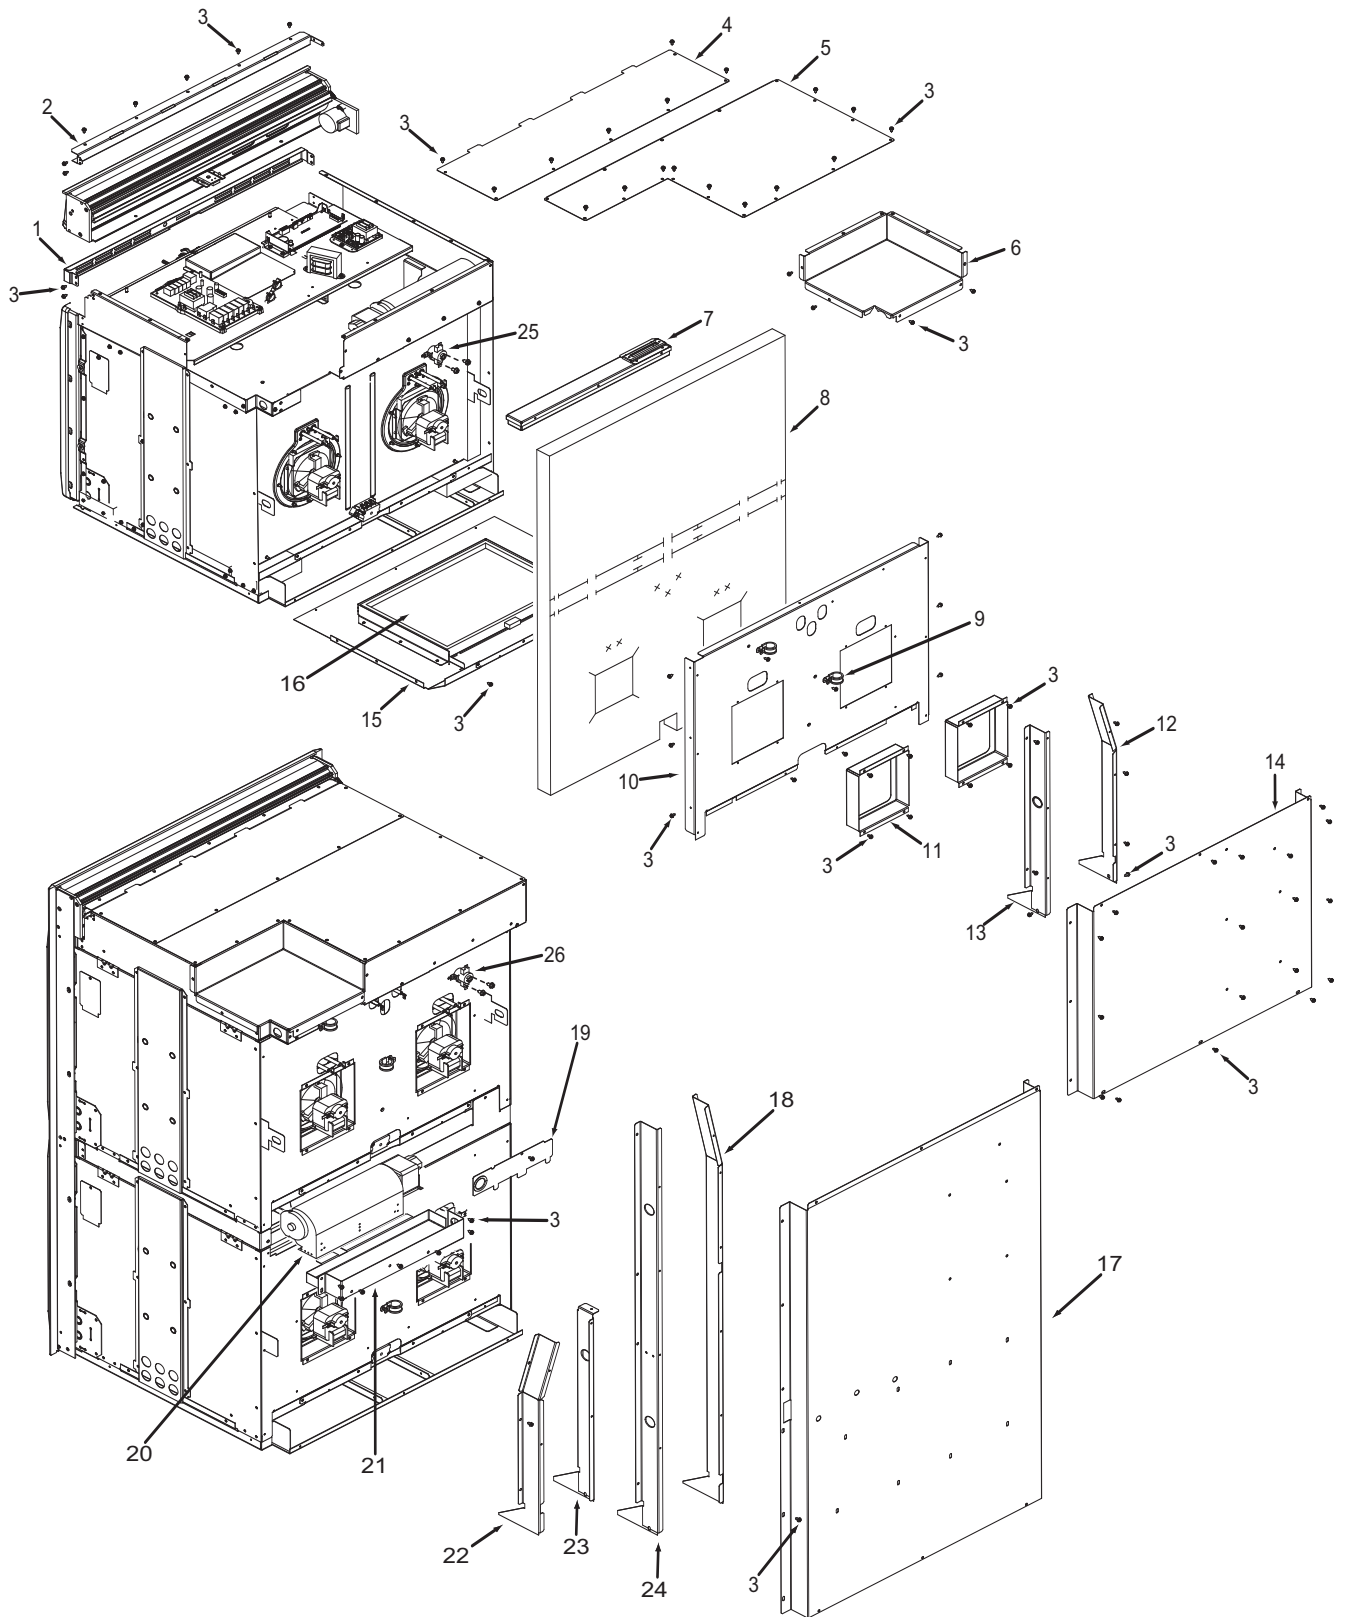

**Not Shown**

801241 Plate, Vent Middle

**36" Back View Parts List  
Single Oven**

<u>Ref #</u>	<u>Part #</u>	<u>Description</u>
1	801536	Face Plate, Venting, Upper, 36"
2	801582	Stiffener, Top Module, 36"
3	801542	Screw, 8-18x3/8"
4	801478	Panel, Top Module, Front, 36"
5	801331	Cover, Large, 36"
6	801803	Cover, Small, Top Module, 36"
7	801700	Catalyst, Sub Assembly
8	805979	Insulation, Cavity, Top, 36"
	805980	Insulation, Cavity, Back, 36"
9	801913	Strain Relief, Metal, 36"
10	803329	Panel, Insulation, Back, 36"
11	802918	Panel, Inner, Back, 36"
12	803334	Channel, Exhaust, 36"
13	803327	Channel, Cooling, 36"
14	801506	Panel, Cover, Back, 36"
15	802700*	Bake, Pan Sub Assembly, 36"
16	800360*	Element, Bake, 36"

\* See Bake Pan Assembly exploded view page 14.

**Oven Back Exploded View  
Single and Double Oven**

**30" Side and Base View Parts List  
Single and Double Oven**

<u>Ref #</u>	<u>Part #</u>	<u>Description</u>
1	820125	Channel, Upper Venting
2	800890	Cover, Temperature Probe
3	801721	Enclosure, Rt Side 30"
4	801475	Bracket, Hold Down
5	801530	Insulation, Light
6	800926	Hinge, Pocket
7	806612	Insulation, Cavity, Hinge
8	800364	Stiffener, U-Wrap
9	806608	Insulation, Cavity, Right Side
10	808422	Base, Assembly Single
	804541	Base, Assembly, Double
11	806609	Insulation, Cavity, Left Side
12	801720	Enclosure, Left Side, 30"