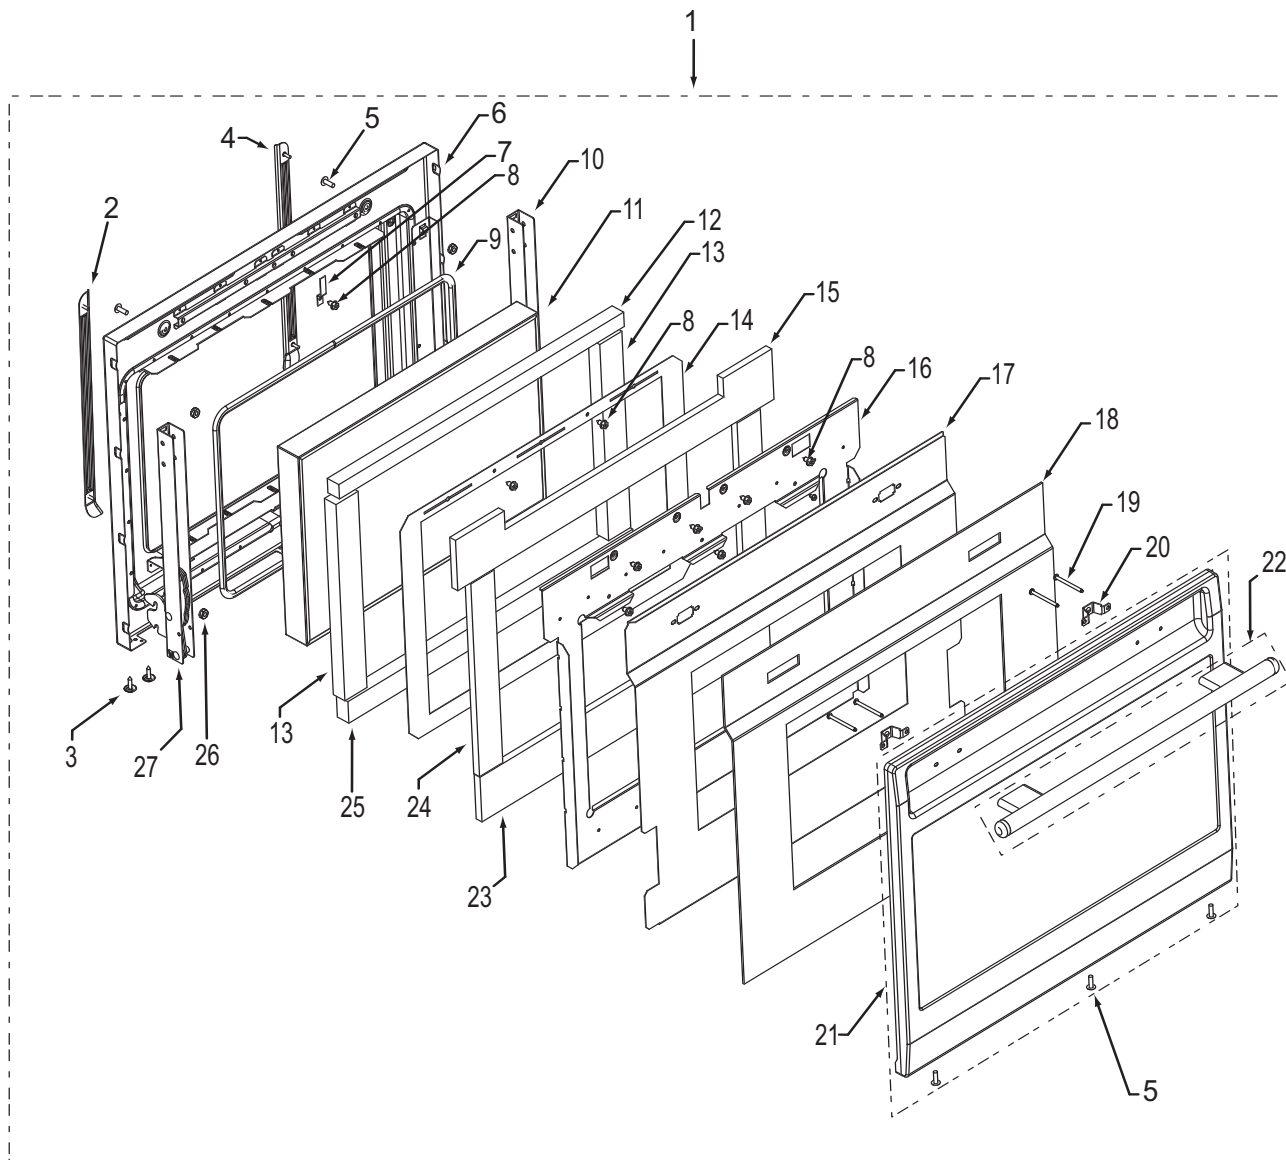

**30" Oven Door Parts List
Single and Double Oven**

<u>Ref #</u>	<u>Part #</u>	<u>Description</u>
1		*Special order, Call Factory Parts Department
2	800523	Left Door Rack Guide, 30", assy
3	802929	Sems Ph Hd Washer, 6-20x5/8
4	800522	Right Door Rack Guide, 30"
5	803379	Screw, 8-18x1/2"
6	809816	Weldment, Liner, Door 30"
7	801102	Striker Plate, Door Latch
8	801542	Screw, 8-18x3/8"
9	800318	Gasket, Rope, Glass Pack, 30"
10	809115	Hydraulic Oven Door Hinge
11	809553	Triple Pane Oven Glass Pack, 30"
12	806610	Insulation, Door, Inner Top, 30"
13	806595	Insulation, Door, Inner, Sides, 30"
14	800319	Shield, Heat, Inner, Door, 30"
15	810794	Insulation, Door, Center, Top, 30"
16	820116	Heat Deflector, Center, 30"
17	803835	Shield, Heat, Door, 30"
18	806596	Insulation, Door, Outer, 30"
19	801540	Screw, 10-24x2-1/4"
20	800314	Bracket, Door, Outer, Mounting
21	802940	Door Skin, Outer w/window, 30" F/S
	803227	Door Skin, Outer w/window, 30" U/S
	803232	Door Skin, Outer w/window, 30" F/S, No Logo
	803235	Door Skin, Outer w/window, 30" U/S, No Logo
	803230	Door Skin, Outer w/window, 30" U/B
	803236	Door Skin, Outer w/window, 30" U/B, No Logo
	803231	Door Skin, Outer w/window, 30" U/P
	803237	Door Skin, Outer w/window, 30" U/P, No Logo
22	801204	Handle, Oven Door, Assy., 30", Sst
	801599	Handle, Oven Door, Assy., 30", Plt
	801600	Handle, Oven Door, Assy., 30", Blk
23	806606	Insulation, Door, Ctr., Bottom, 30"
24	806605	Insulation, Door, Ctr., Side, 30"
25	806615	Insulation, Door, Inner Top
26	800418	Nut, 8-32 Hex Nut W/Lock Washer
27	800689	Hinge, Wall Oven, 30"

**36" Oven Door Parts List
Single Oven**

<u>Ref #</u>	<u>Part #</u>	<u>Description</u>
1		*Special order, Call Factory Parts Department
2	801816	Left Door Rack Guide, 36", assy
3	802929	Sems Ph Hd Washer, 6-20x5/8
4	801815	Right Door Rack Guide, 36"
5	803379	Screw, 8-18x1/2"
6	809817	Weldment, Liner, Door, 36"
7	801102	Striker Plate, Door Latch
8	801542	Screw, 8-18x3/8"
9	801764	Gasket, Rope, Glass Pack, 36"
10	809115	Hydraulic Oven Door Hinge
11	801448	Triple Pane Oven Glass Pack, 36"
12	806610	Insulation, Door, Inner Top, 36"
13	806617	Insulation, Door, Inner, Sides, 36"
14	801765	Shield, Heat, Inner, Door, 36"
15	810794	Insulation, Door, Center, Top
16	801766	Heat Deflector, Center, 36"
17	803378	Shield, Heat, Door, 36"
18	806613	Insulation, Door, Outer, 36"
19	801540	Screw, 10-24x2-1/4"
20	800314	Bracket, Door, Outer, Mounting
21	803245	Door Skin, Otr w/window, 36" U/S
	803246	Door Skin, Otr w/window, 36" U/B
	803247	Door Skin, Otr w/window, 36" U/P
22	801206	Handle, Oven Door, Assy., 36", Sst
	801893	Handle, Oven Door, Assy., 36", Plt
	801892	Handle, Oven Door, Assy., 36", Blk
23	806606	Insulation, Door, Ctr., Bottom
24	806623	Insulation, Door, Ctr., Side, 36"
25	806615	Insulation, Door, Inner Btm
26	800418	Nut, 8-32 Hex Nut W/Lock Washer
27	803335	Hinge, Wall Oven, 36"

Oven Door Exploded View
Single and Double Oven