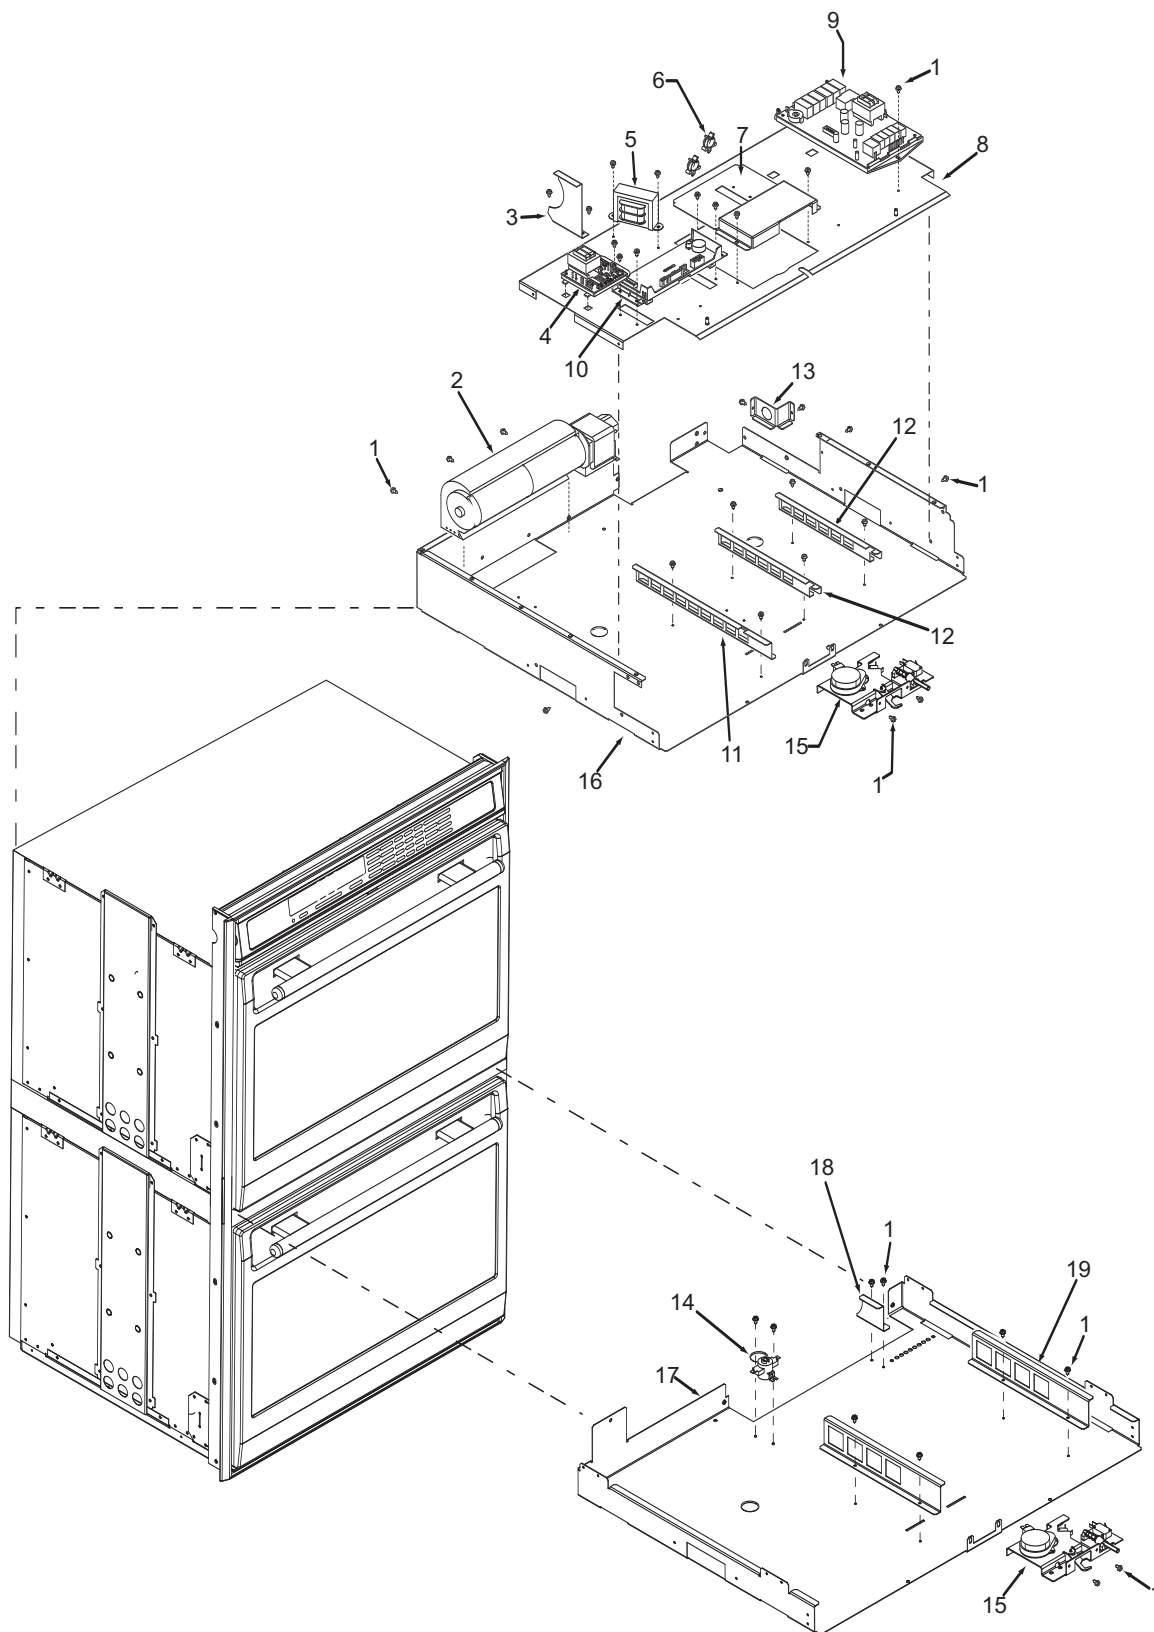

**Oven Modules Exploded View
Single and Double Oven**

**30" Oven Cavity Parts List
Single and Double Oven**

<u>Ref #</u>	<u>Part #</u>	<u>Description</u>
1	N/A	Cavity, Oven (Contact Factory)
2	808636	Light, Oven
3	808638	Cover, Probe Switch
4	808639	Switch, Probe
5	808640	Catalyst, Smoke
6	809982	Sensor, Temperature
7	809820	Fan, Convection Assy., Cw
8	801544	Screw, 8-32x1/2"
9	808642	Pan, Broil Element
10	808643	Element, Broil, 30"
11	808648	Guide, Rack, Right
12	811453	Screw, Shoulder, 8-18
13	808647	Guide, Rack, Left
14	802704	Screw, 8-32x1/2 Lo Profile
15	808650	Convection Baffle Assembly, 30"
16	808652	Probe, Temperature
17	808653	Rack, Oven 30"
18	808654	Rack, Oven Flat 30"
19	808656	Stone, Pizza
20	808657	Rack, Pizza Stone, 30"
21	803373	Clip, Retainer Hinge
22	802929	Screw 6-20X5/8 PH TRS HD T-AB, Black
23	803323	Cover, Plate
24	804712	Accessory Pkg Broiler Pan Set
25	808659	Gasket, Cavity, 30"
26	808649	Mica Washer w/o Adhesive
27	809818	Fan, Convection Assy., Ccw

**36" Oven Cavity Parts List
Single Oven**

<u>Ref #</u>	<u>Part #</u>	<u>Description</u>
1	N/A	Cavity, Oven (Contact Factory)
2	808636	Light, Oven
3	808638	Cover, Probe Switch
4	808639	Switch, Probe
5	808640	Catalyst, Smoke
6	809982	Sensor, Temperature
7	809820	Fan, Convection Assy., Cw
8	801544	Screw, 8-32x1/2"
9	808642	Deflector, Pan Broil
10	808643	Element, Broil, 36"
11	806518	Guide, Rack, Right
12	806523	Screw, Shoulder, 8-18
13	806517	Guide, Rack, Left
14	802704	Screw, 8-32x1/2 Lo Profile
15	802900	Convection Baffle Assembly, 36"
16	808652	Probe, Temperature
17	802989	Rack, Oven 36"
18	803063	Rack, Oven Flat 36"
19	808656	Stone, Pizza
20	800736	Rack, Pizza Stone, 36"
21	803373	Clip, Retainer Hinge
22	802929	Screw 6-20X5/8 PH TRS HD T-AB, Black
23	803323	Cover, Plate
24	804712	Accessory Pkg Broiler Pan Set
25	806928	Gasket, Cavity, 36"
26	808649	Mica Washer w/o Adhesive
27	809818	Fan, Convection Assy., Ccw

Not Shown

- 808637 Light Bulb
- 808655 Pizza Peel
- 808651 Hard Fiber Flat Washer