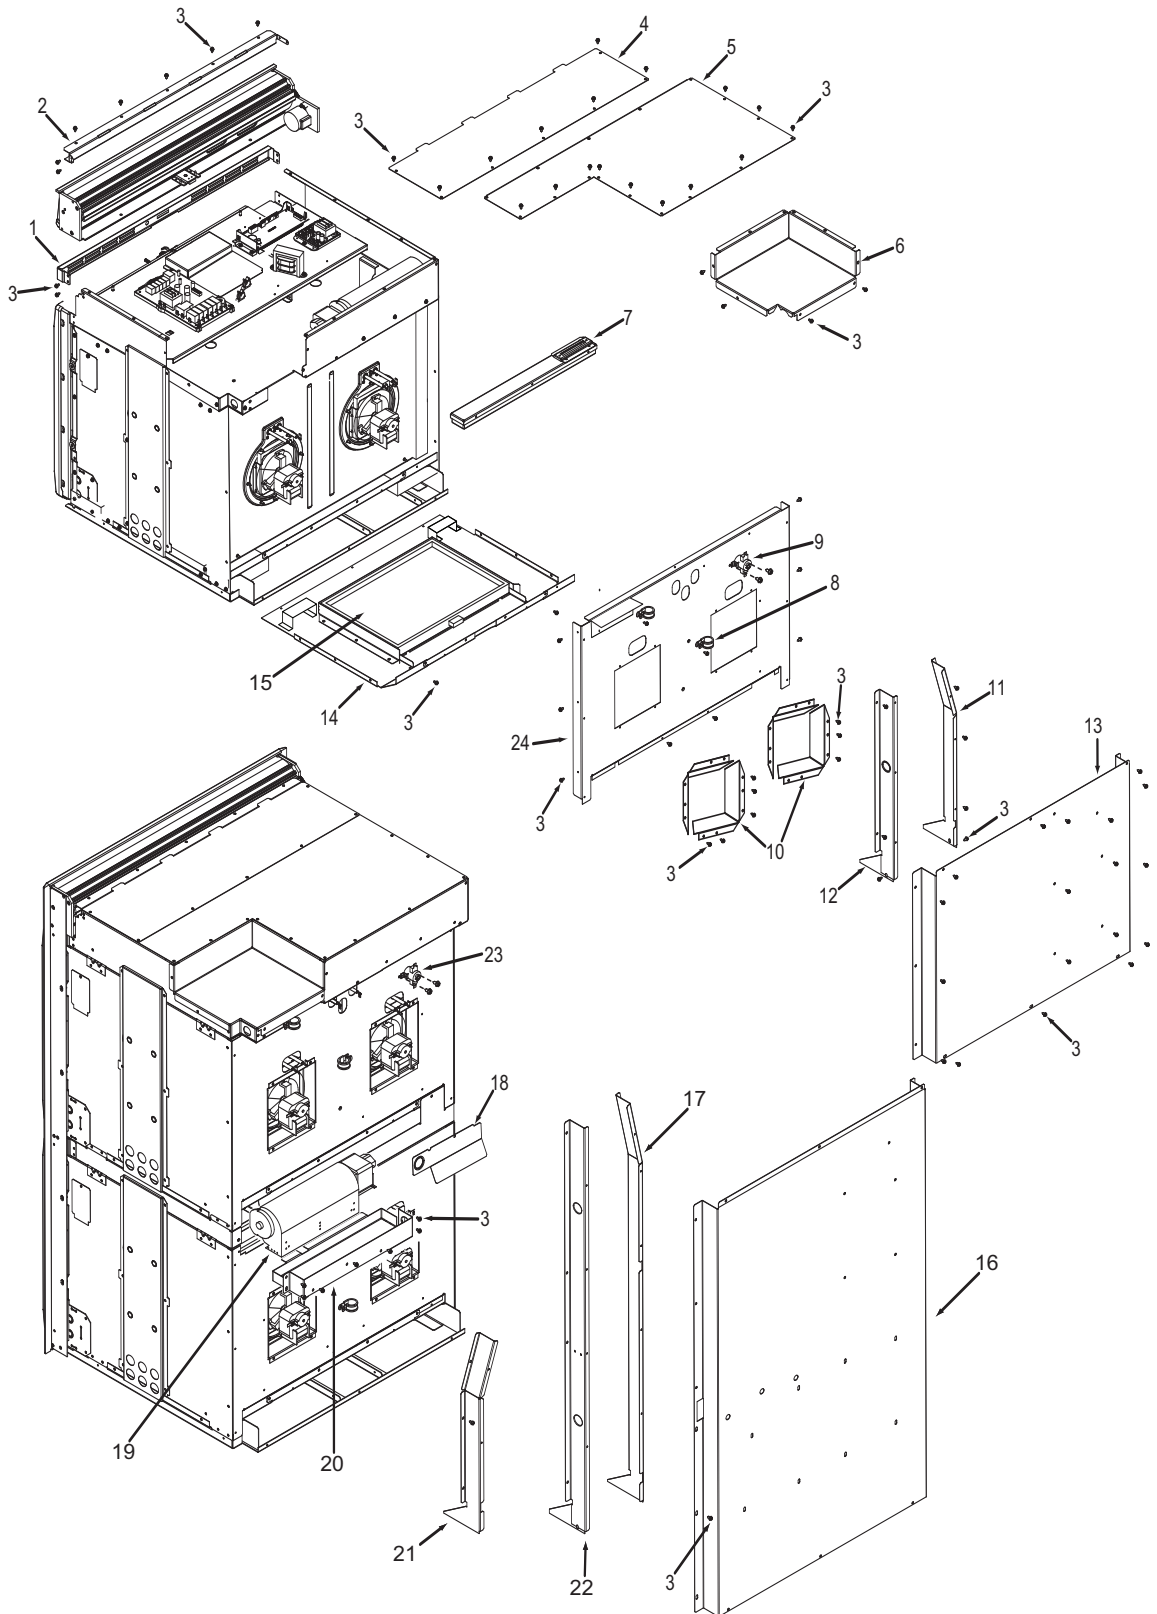

Not Shown

803503	Plate, Vent Middle
806761	Wire Harness, Double Main
806762	Wire Harness, Single Main

**36" Back View Parts List
Single Oven**

<u>Ref #</u>	<u>Part #</u>	<u>Description</u>
1	801536	Face Plate, Venting, Upper, 36"
2	801582	Stiffener, Top Module, 36"
3	801542	Screw, 8-18x3/8"
4	801478	Panel, Top Module, Front, 36"
5	801331	Cover, Large, 36"
6	801803	Cover, Small, Top Module, 36"
7	808660	Catalyst, Sub Assembly
8	808607	Strain Relief, Metal, 36"
9	804554	Switch, Thermostat, 36" Single
10	808607	Convection Fan Shrd, Wall Oven
11	803334	Channel, Exhaust, 36"
12	803327	Channel, Cooling, 36"
13	801506	Panel, Cover, Back, 36"
14	802700*	Bake, Pan Sub Assembly, 36"
15	800360*	Element, Bake, 36"

* See Bake Pan Assembly exploded view page 14.

**Oven Back Exploded View
Single and Double Oven**

**30" Side and Base View Parts List
Single and Double Oven**

<u>Ref #</u>	<u>Part #</u>	<u>Description</u>
1	820125	Channel, Upper Venting
2	800890	Cover, Temperature Probe
3	801721	Enclosure, Rt Side 30"
4	801475	Bracket, Hold Down
5	800926	Hinge, Pocket
6	800364	Stiffener, U-Wrap
7	808422	Base, Assembly Single
	804541	Base, Assembly, Double
8	801720	Enclosure, Left Side, 30"