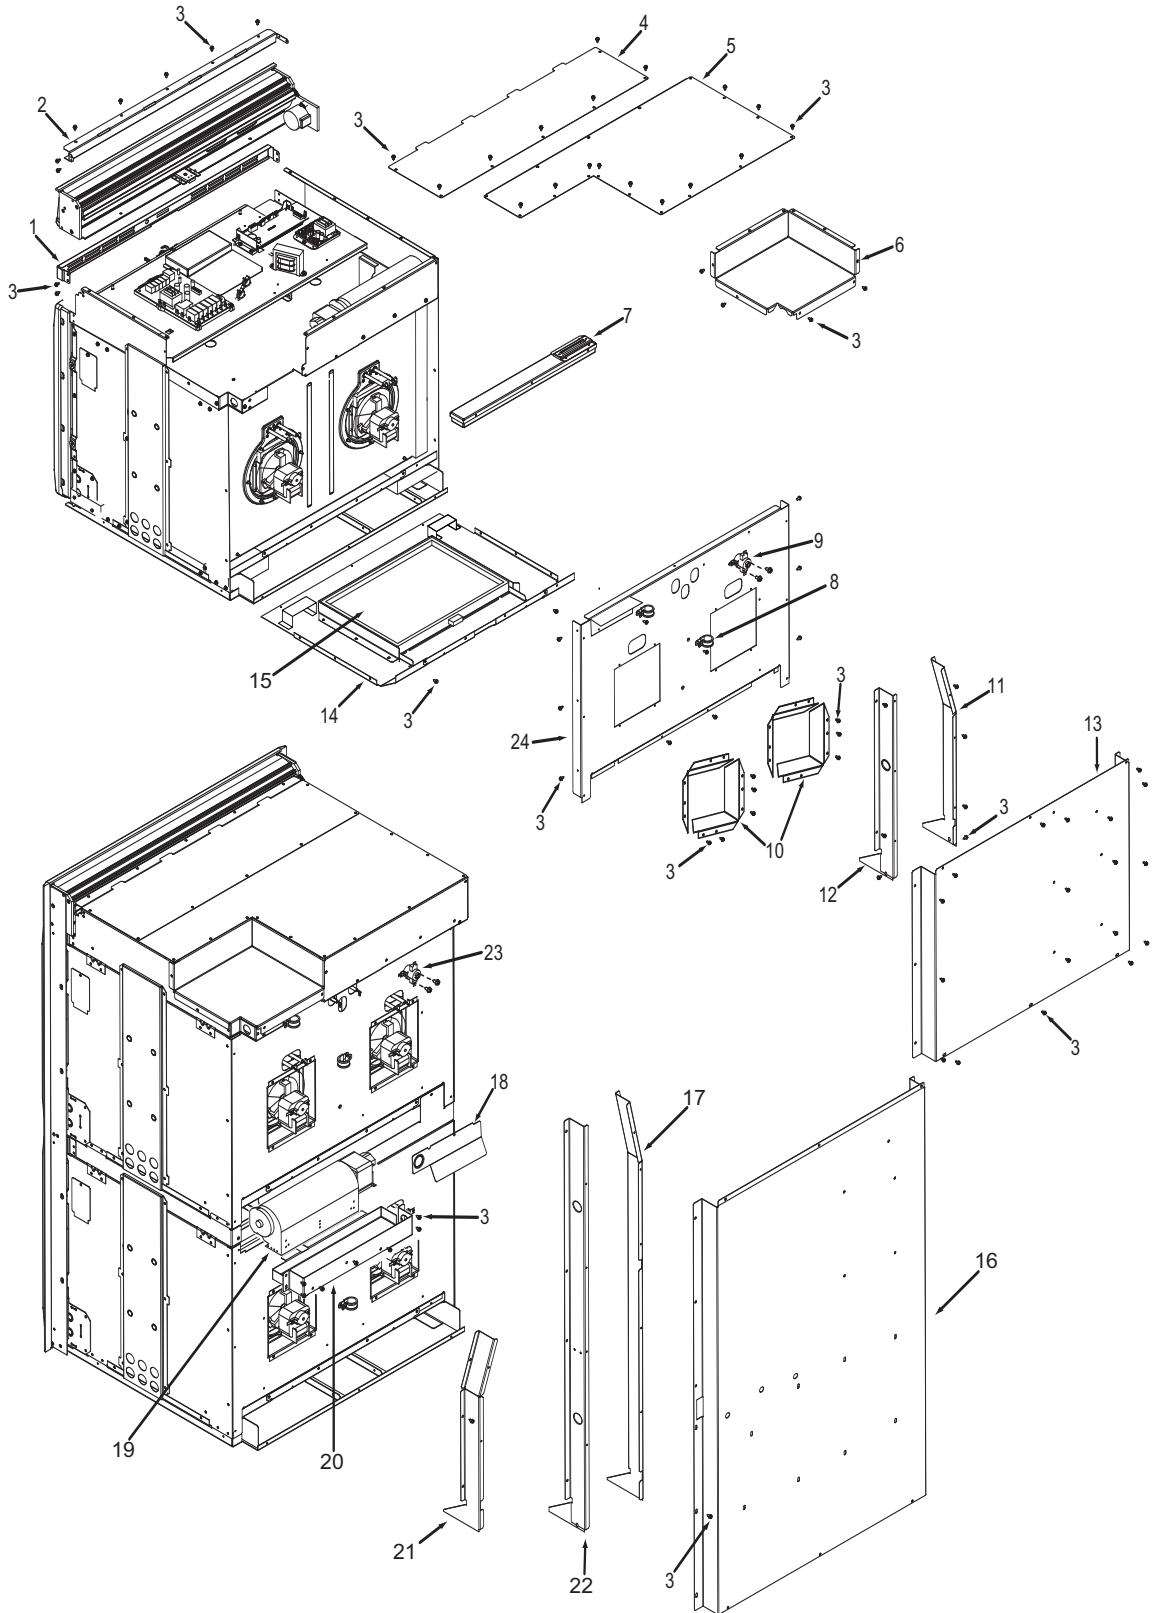

Not Shown

803503	Plate, Vent Middle
806761	Wire Harness, Double Main
806762	Wire Harness, Single Main

**36" Back View Parts List
Single Oven**

<u>Ref #</u>	<u>Part #</u>	<u>Description</u>
1	801536	Face Plate, Venting, Upper, 36"
2	801582	Stiffener, Top Module, 36"
3	801542	Screw, 8-18x3/8"
4	801478	Panel, Top Module, Front, 36"
5	801331	Cover, Large, 36"
6	801803	Cover, Small, Top Module, 36"
7	808660	Catalyst, Sub Assembly
8	808607	Strain Relief, Metal, 36"
9	804554	Switch, Thermostat, 36" Single
10	808607	Convection Fan Shrd, Wall Oven
11	803334	Channel, Exhaust, 36"
12	803327	Channel, Cooling, 36"
13	801506	Panel, Cover, Back, 36"
14	802700*	Bake, Pan Sub Assembly, 36"
15	800360*	Element, Bake, 36"

* See Bake Pan Assembly exploded view page 14.

**Oven Back Exploded View
Single and Double Oven**

**30" Side and Base View Parts List
Single and Double Oven**

<u>Ref #</u>	<u>Part #</u>	<u>Description</u>
1	820125	Channel, Upper Venting
2	800890	Cover, Temperature Probe
3	801721	Enclosure, Rt Side 30"
4	801475	Bracket, Hold Down
5	800926	Hinge, Pocket
6	800364	Stiffener, U-Wrap
7	808422	Base, Assembly Single
	804541	Base, Assembly, Double
8	801720	Enclosure, Left Side, 30"