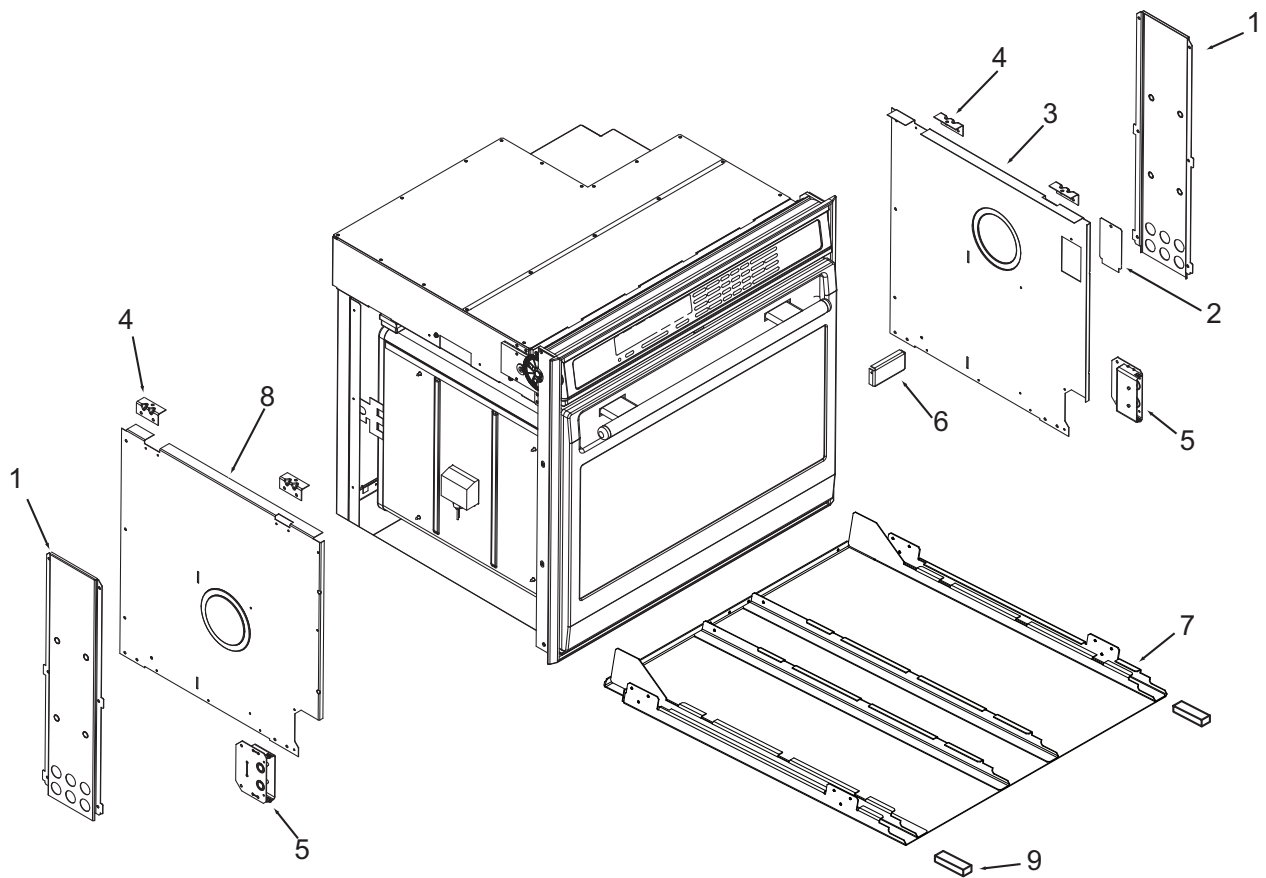

**30" Side and Base View Parts List
Single and Double Oven**

<u>Ref #</u>	<u>Part #</u>	<u>Description</u>
1	820125	Channel, Upper Venting
2	800890	Cover, Temperature Probe
3	801721	Enclosure, Rt Side 30"
4	801475	Bracket, Hold Down
5	800926	Hinge, Pocket
6	800364	Stiffener, U-Wrap
7	808421	Base, Assembly
8	801720	Enclosure, Left Side, 30"
9	N/A	Insulation, Channel Plug

**36" Side and Base View Parts List
Single Oven**

<u>Ref #</u>	<u>Part #</u>	<u>Description</u>
1	801335	Channel, Upper Venting
2	800890	Cover, Temperature Probe
3	801724	Enclosure, Rt Side
4	801475	Bracket, Hold Down
5	800926	Hinge, Pocket
6	800364	Stiffener, U-Wrap
7	804553	Base, Assembly, 36"
8	801723	Enclosure, Left Side,

Oven Side and Base Exploded View
Single and Double Oven