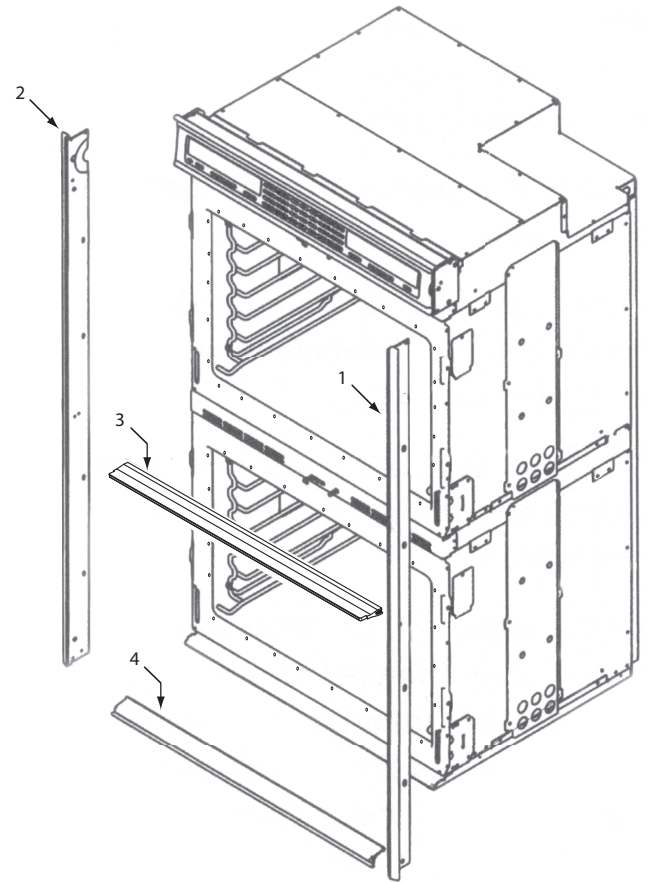

**30" Side and Base View Parts List  
Single and Double Oven**

<u>Ref #</u>	<u>Part #</u>	<u>Description</u>
1	820125	Channel, Upper Venting
2	800890	Cover, Temperature Probe
3	801721	Enclosure, Rt Side 30"
4	801475	Bracket, Hold Down
5	800926	Hinge, Pocket
6	800364	Stiffener, U-Wrap
7	808421	Base, Assembly
8	801720	Enclosure, Left Side, 30"
9	N/A	Insulation, Channel Plug

**36" Side and Base View Parts List  
Single Oven**

<u>Ref #</u>	<u>Part #</u>	<u>Description</u>
1	801335	Channel, Upper Venting
2	800890	Cover, Temperature Probe
3	801724	Enclosure, Rt Side
4	801475	Bracket, Hold Down
5	800926	Hinge, Pocket
6	800364	Stiffener, U-Wrap
7	804553	Base, Assembly, 36"
8	801723	Enclosure, Left Side,

Oven Side and Base Exploded View  
Single and Double Oven

**Bake Pan Assembly Exploded View  
Single and Double Oven**

**Bake Pan Parts List  
Single and Double Oven**

<u>Ref #</u>	<u>Part #</u>	<u>Description</u>
1	808625	Insulation, Bake Pan Back
2	808605	Element, Bake - Mgo 3500
3	808626	Assy, Inner Bake Pan
4	808627	Insulation, Thk-Bake Pan
5	808628	Pan, Bake Element

**Trim Exploded View**

<b>Model #</b>	<b>Ref#</b>	<b>Part #</b>	<b>Description</b>
SO30F/S	1	800706	Extrusion, Side, Right
	2	800707	Extrusion, Side, Left
	3	805115	Extrusion, Bottom
SO36U/S	1	813876	Extrusion, Side, Right
	2	813875	Extrusion, Side, Left
	3	802731	Extrusion, Bottom
SO30U/B	1	800525	Extrusion, Side, Right
	2	800524	Extrusion, Side, Left
	3	805175	Extrusion, Bottom
SO36U/B	1	813878	Extrusion, Side, Right
	2	813877	Extrusion, Side, Left
	3	802743	Extrusion, Bottom
SO36	4	811218	Bracket, Trim Support