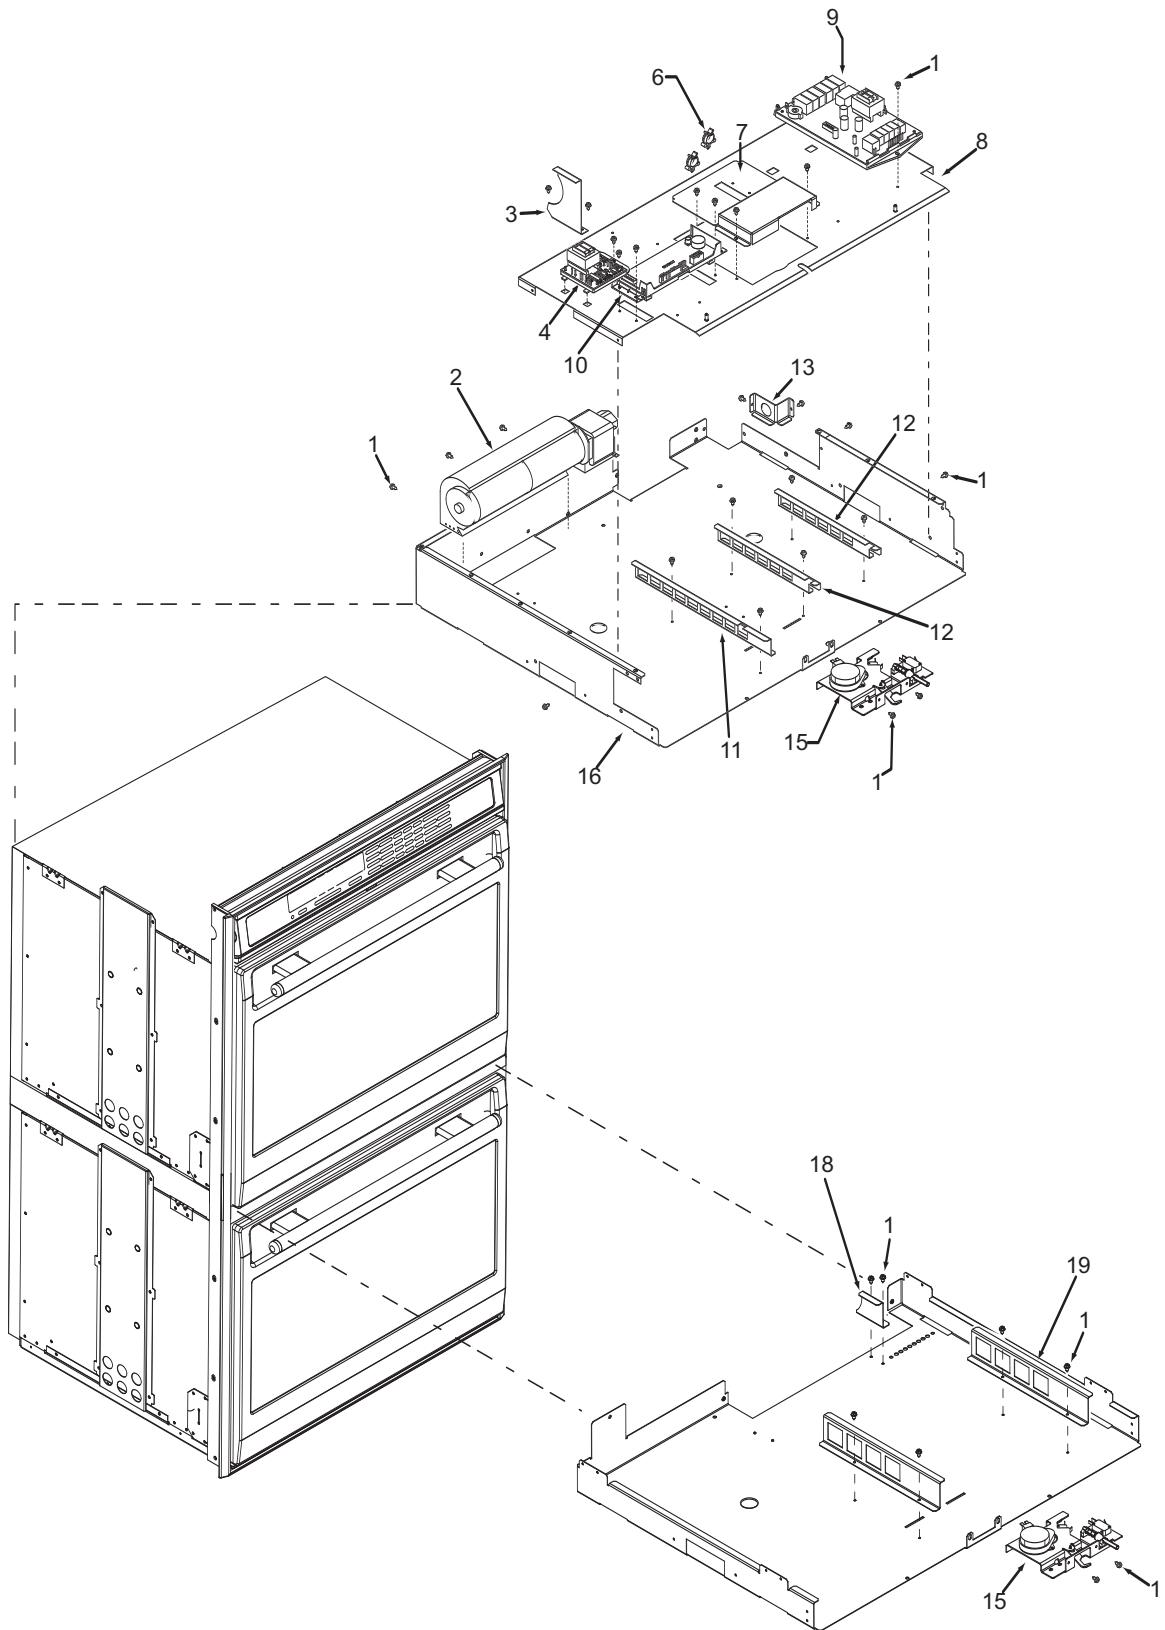

**30" Oven Modules Parts List
Single and Double Oven**

<u>Ref #</u>	<u>Part #</u>	<u>Description</u>
1	801542	Screw, 8-18x3/8"
2	800381	Fan, Cooling, Upper
3	808579	Bracket, Air Diverter Top
4	801363	Control Board, Stepper Motor
6	801912	Strain Relief, Plastic
7	800385	Cover, Latch
8	803356	Plate, Mounting Hardware
9	807053	Board, Relay"
10	812454	Controller, Oven, Single, 30"
	812456	Controller, Oven, Single, 30" International
	812455	Controller, Oven, Double, 30"
	812457	Controller, Oven, Double, 30" International
11	808583	Bracket-Z, Latch, Top Oven
12	808586	Bracket, Support, Top Module
13	808581	Bracket, Cord, Power
15	800263	Latch, Motorized
16	807542	Pan, Module, 30"
17	N/A	
18	808588	Bracket, Air Diverter, DO
19	820129	Bracket-Z, Latch, Bottom Oven, DO

**36" Oven Modules Parts List
Single Oven**

<u>Ref #</u>	<u>Part #</u>	<u>Description</u>
1	801542	Screw, 8-18x3/8"
2	800381	Fan, Cooling, Upper
3	801224	Bracket, Air Diverter Top
4	801363	Control Board, Stepper Motor
5	800950	Transformer, Light
6	801912	Strain Relief, Plastic
7	800385	Cover, Latch
8	803356	Plate, Mounting Hardware
9	807053	Board, Relay
10	813873	Oven controller, Single 36"
	813874	Oven controller, Single 36" International
11	820130	Bracket-Z, Latch
12	808586	Bracket, Support, Top Module
13	808581	Bracket, Cord, Power
14	804554	Switch, Thermostat, 36"
15	800263	Latch, Motorized
16	807543	Pan, Module, 36"

Not Shown

809449	Cable, Relay to Controller, 28"
809450	Cable, Relay to Controller, 21"
801714	Power Cord Conduit, Single
812348	Power Cord Conduit, Double

Oven Modules Exploded View
Single and Double Oven