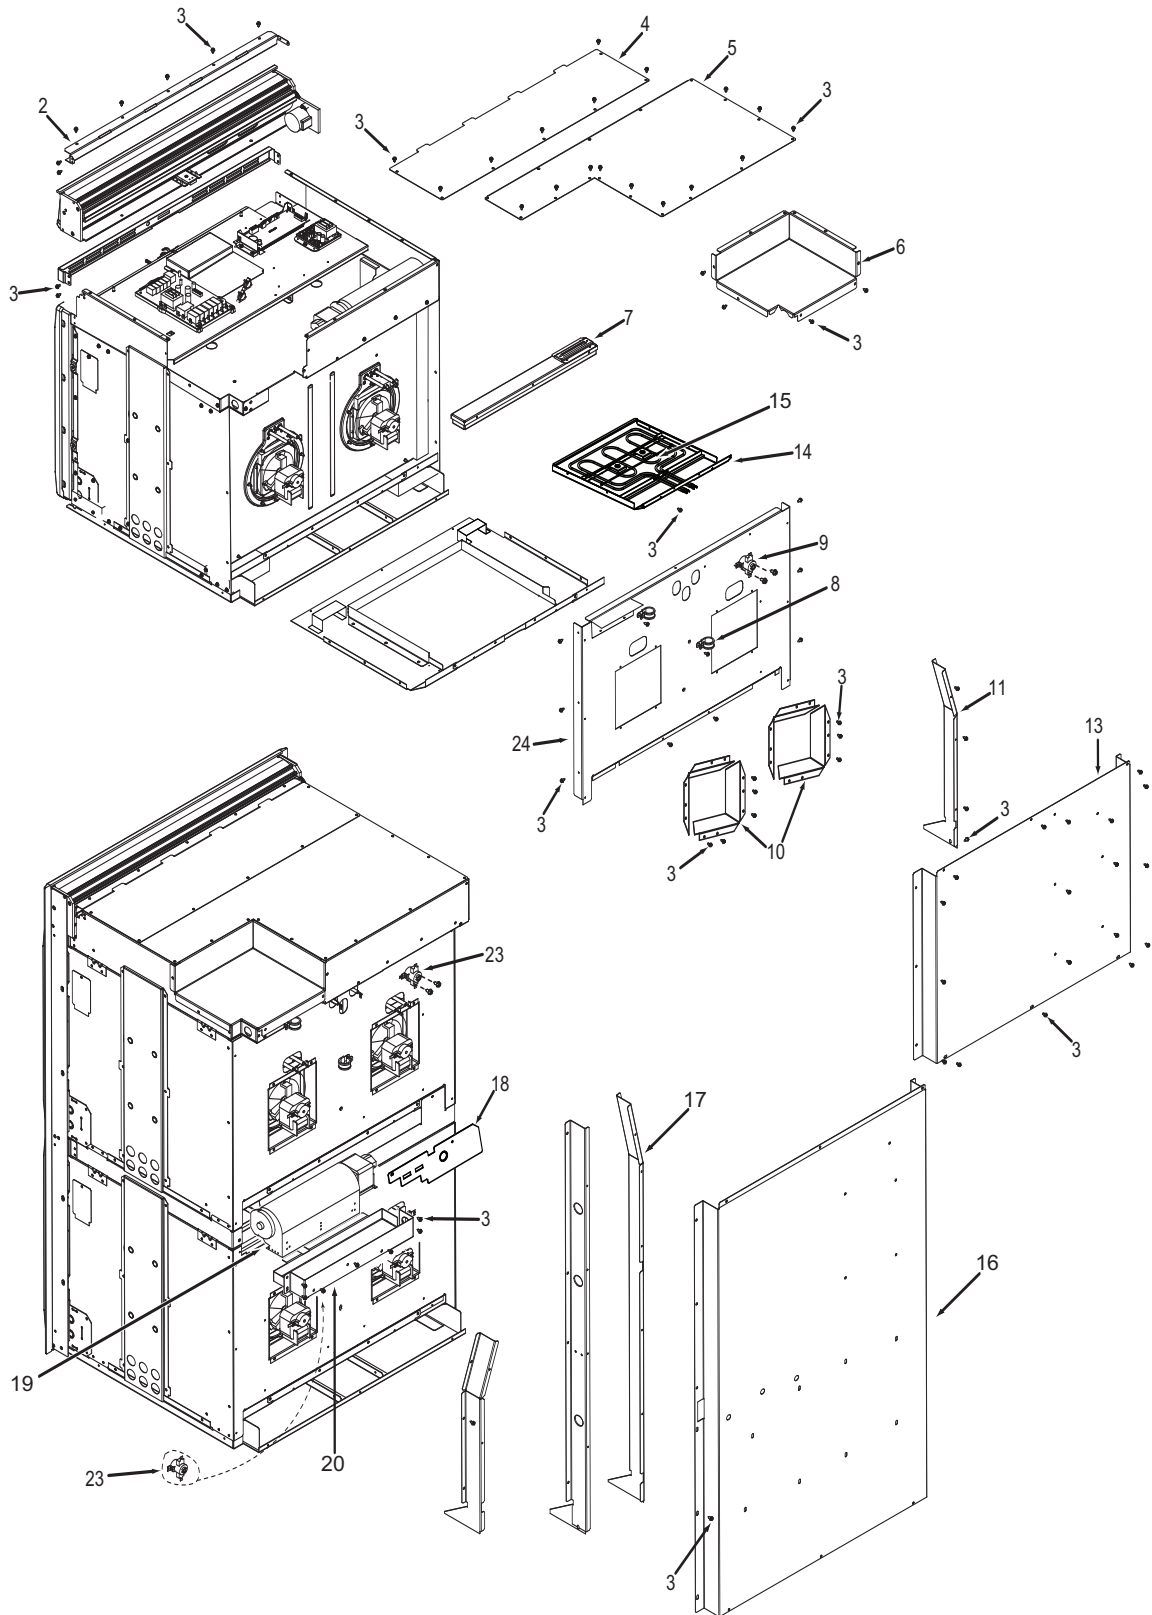

**Oven Door Exploded View  
Single and Double Oven**

**30" Back View Parts List  
Single and Double Oven**

<u>Ref #</u>	<u>Part #</u>	<u>Description</u>
1	N/A	
2	800382	Stiffener, Top Module
3	801542	Screw, 8-18x3/8"
4	808602	Panel, Upper, Front
5	808603	Cover, Rear, Top Module
6	808604	Cover, Small, Top Module
7	808660	Catalyst, Sub Assembly
8	808607	Strain Relief, Metal
9	811669	Switch, Thermostat
10	808607	Convection Fan Shrd, Wall Oven
11	808609	Channel, Divider, Side Exhaust
12	803074	Channel, Divider, Air, Single
13	808610	Panel, Back, Single Oven
14	808626	Bake, Pan Assembly
15	808605	Element, Bake
16	808617	Panel, Back, Double Oven
17	808614	Channel, Divider Side, Exhaust, Lrg
18	812438	Cover, Back Panel, Small
19	801143	Fan, Cooling, Lower
20	808612	Cover, Fan, Cooling
21	N/A	
23	811669	Switch, Thermostat
24	807974	Panel, Back, Top Insulation

**36" Back View Parts List  
Single Oven**

<u>Ref #</u>	<u>Part #</u>	<u>Description</u>
1	801536	Face Plate, Venting, Upper, 36"
2	801582	Stiffener, Top Module, 36"
3	801542	Screw, 8-18x3/8"
4	801478	Panel, Top Module, Front, 36"
5	801331	Cover, Large, 36"
6	801803	Cover, Small, Top Module, 36"
7	808660	Catalyst, Sub Assembly
8	808607	Strain Relief, Metal, 36"
9	804554	Switch, Thermostat, 36" Single
10	808607	Convection Fan Shrd, Wall Oven
11	803334	Channel, Exhaust, 36"
12	803327	Channel, Cooling, 36"
13	801506	Panel, Cover, Back, 36"
14	802700*	Bake, Pan Sub Assembly, 36"
15	800360*	Element, Bake, 36"

**30" Side and Base View Parts List  
Single and Double Oven**

<u>Ref #</u>	<u>Part #</u>	<u>Description</u>
1	820125	Channel, Upper Venting
2	800890	Cover, Temperature Probe
3	801721	Enclosure, Rt Side 30"
4	801475	Bracket, Hold Down
5	800926	Hinge, Pocket
6	800364	Stiffener, U-Wrap
7	808421	Base, Assembly
8	801720	Enclosure, Left Side, 30"
9	N/A	Insulation, Channel Plug