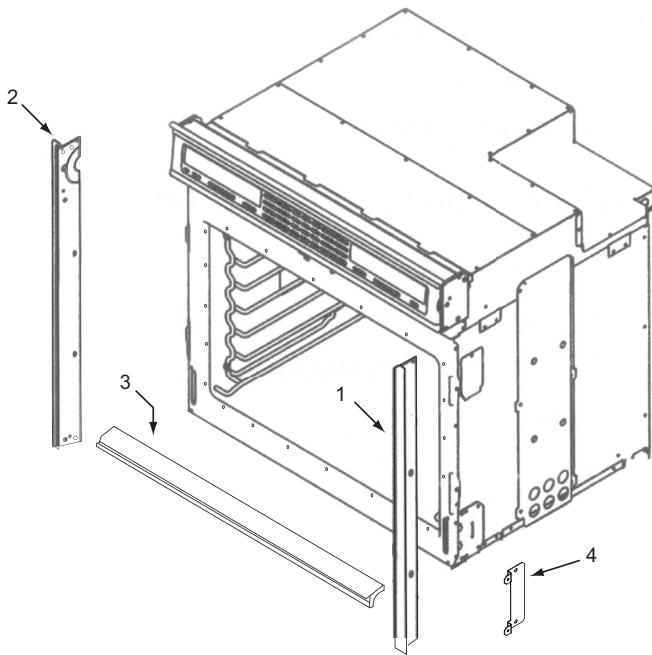

**36" Side and Base View Parts List  
Single Oven**

<u>Ref #</u>	<u>Part #</u>	<u>Description</u>
1	801335	Channel, Upper Venting
2	800890	Cover, Temperature Probe
3	801724	Enclosure, Rt Side
4	801475	Bracket, Hold Down
5	800926	Hinge, Pocket
6	800364	Stiffener, U-Wrap
7	804553	Base, Assembly, 36"
8	801723	Enclosure, Left Side,

Oven Side and Base Exploded View  
Single and Double Oven

**Bake Pan Assembly Exploded View  
Single and Double Oven**

**Bake Pan Parts List  
Single and Double Oven**

<u>Ref #</u>	<u>Part #</u>	<u>Description</u>
1	808625	Insulation, Bake Pan Back
2	808605	Element, Bake - Mgo 3500
3	808626	Assy, Inner Bake Pan
4	808627	Insulation, Thk-Bake Pan
5	808628	Pan, Bake Element

**Trim Exploded View**

<b>Model #</b>	<b>Ref#</b>	<b>Part #</b>	<b>Description</b>
SO30F/S	1	800706	Extrusion, Side, Right
	2	800707	Extrusion, Side, Left
	3	805115	Extrusion, Bottom
SO36U/S	1	813876	Extrusion, Side, Right
	2	813875	Extrusion, Side, Left
	3	802731	Extrusion, Bottom
SO30U/B	1	800525	Extrusion, Side, Right
	2	800524	Extrusion, Side, Left
	3	805175	Extrusion, Bottom
SO36U/B	1	813878	Extrusion, Side, Right
	2	813877	Extrusion, Side, Left
	3	802743	Extrusion, Bottom
SO36	4	811218	Bracket, Trim Support