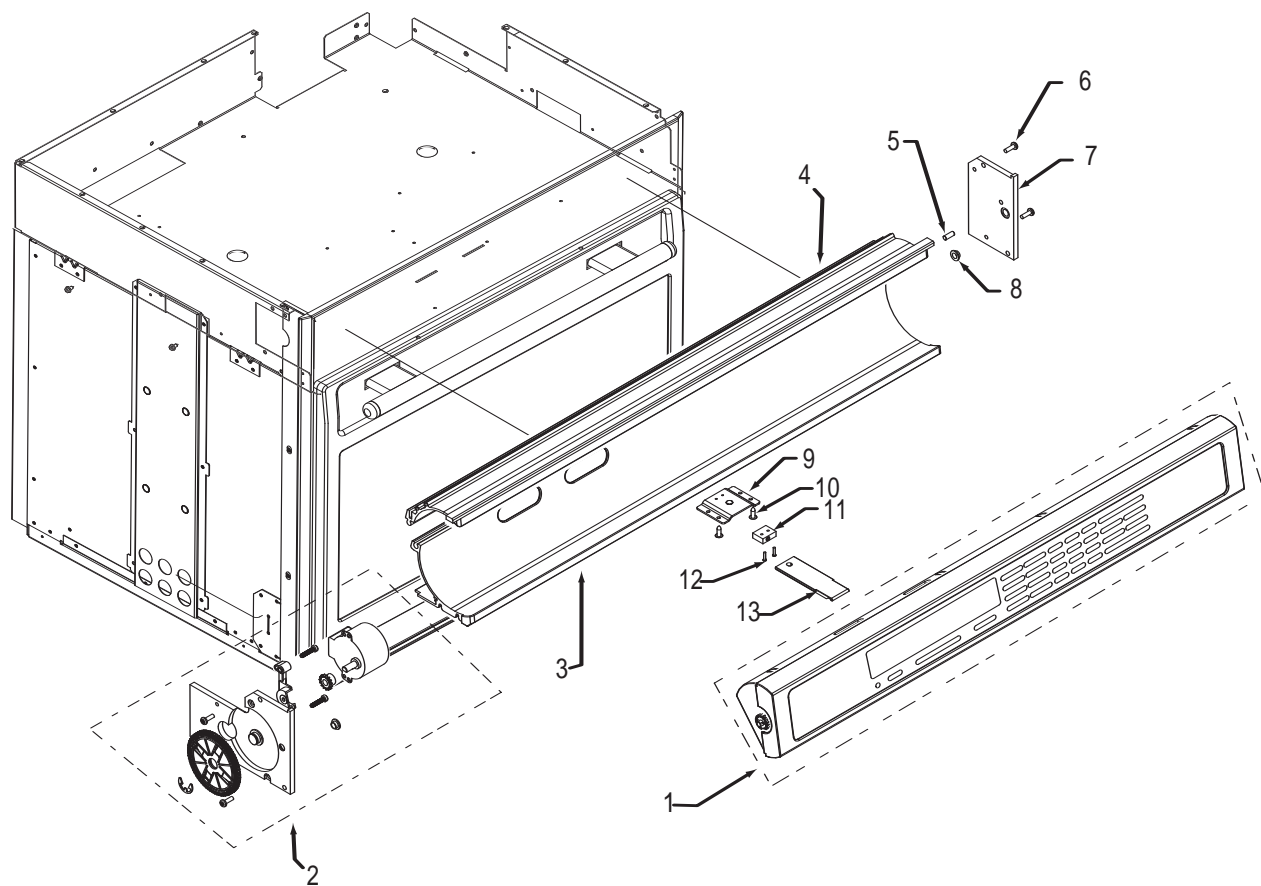

30" Oven Control Panel Parts List Single and Double Oven

Ref #	Part #	Description
1	805081	Control Head, 30, Snagl, Sst
	805104	Control Head, 30, Dbl, Sst
	805106	Control Head, 30, Snagl, Plt
	805107	Control Head, 30, Dbl, Plt
	805109	Control Head, 30, Snagl, Blk
	805110	Control Head, 30, Dbl, Blk
2	800948	Motor, Drive Assy., Sst (PTS #11031315 See Ref #14)
	801734	Motor, Drive Assy., Plt (PTS #11031315 See Ref #14)
	801733	Motor, Drive Assy., Blk (PTS #11031315 See Ref #14)
	801231	C-Channel Bottom, 30", Sst
3	801738	C-Channel Bottom, 30", Plt
	801740	C-Channel Bottom, 30", Blk
4	801230	C-Channel Top, 30", Sst
	801737	C-Channel Top, 30", Plt
	801739	C-Channel Top, 30", Blk
5	802964	Pin, Stop, Control Panel
6	801538	Screw, 8-32x1/2"
7	802791	Plate, Mounting, Right, Ctrl Panel
8	803484	Bearing, Flange, Control Panel
9	801920	Bracket, Switch, Control Panel
10	801549	Screw, 8-18x1/2"
11	801051	Switch, Actuation, Control Panel
12	801677	Screw, 2-56x3/8"
13	800704	Plunger, Control Display

36" Oven Control Panel Parts List Single Oven

Ref #	Part #	Description
1	805105	Control Head, 36, Snagl, Sst
	805108	Control Head, 36, Snagl, Plt
2	805111	Control Head, 36, Snagl, Blk
	800948	Motor, Drive Assy., Sst (PTS #11031315 See Ref #14)
	801734	Motor, Drive Assy., Plt (PTS #11031315 See Ref #14)
3	801733	Motor, Drive Assy., Blk (PTS #11031315 See Ref #14)
	801525	C-Channel Bottom, 36", Sst
4	801742	C-Channel Bottom, 36", Plt
	801744	C-Channel Bottom, 36", Blk
	801526	C-Channel Top, 36", Sst
	801741	C-Channel Top, 36", Plt
5	801743	C-Channel Top, 36", Blk
	802964	Pin, Stop, Control Panel
6	801538	Screw, 8-32x1/2"
7	802791	Plate, Mounting, Right, Ctrl Panel
8	803484	Bearing, Flange, Control Panel
9	801920	Bracket, Switch, Control Panel
10	801549	Screw, 8-18x1/2"
11	801051	Switch, Actuation, Control Panel
12	801677	Screw, 2-56x3/8"
13	800704	Plunger, Stainless Steel

Not Shown

803319 Spring, Ribbon Cable, Short

**Oven Control Panel Exploded View
Single and Double Oven**