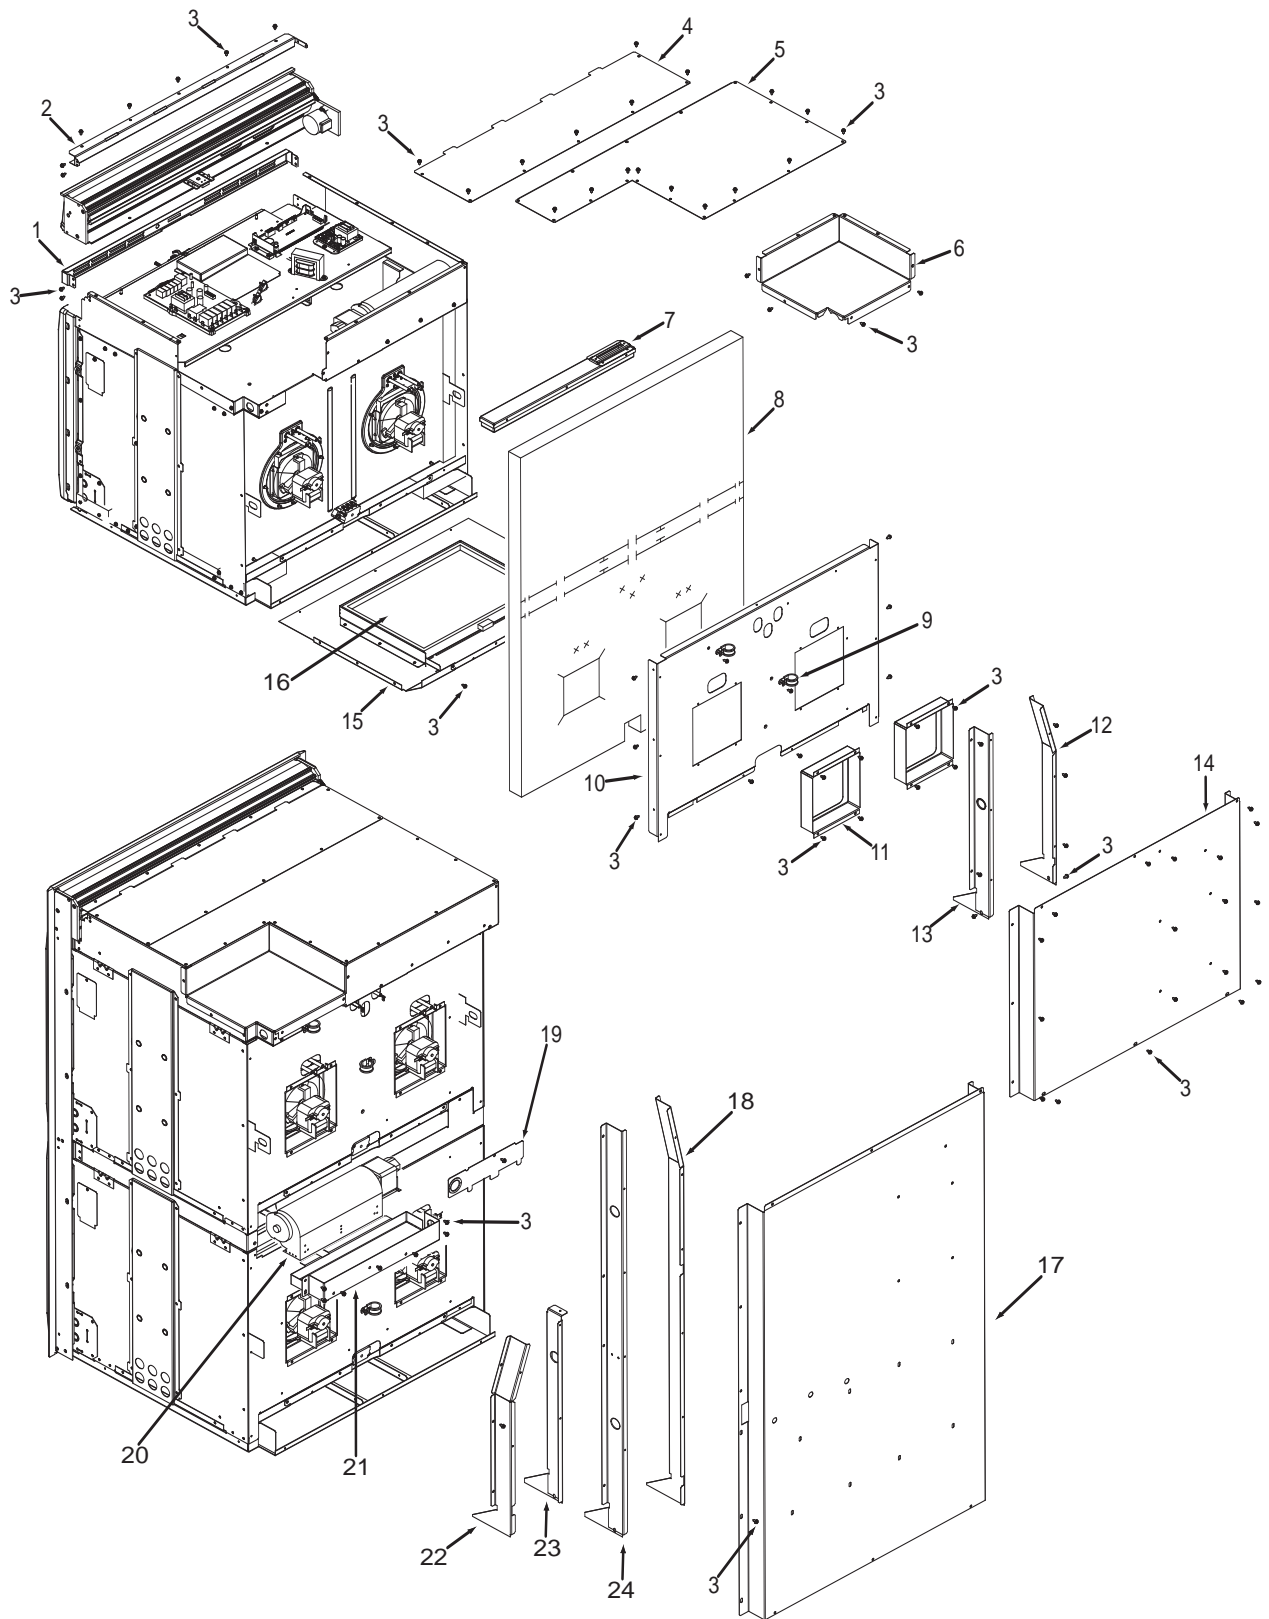

30" Back View Parts List Single and Double Oven

<u>Ref #</u>	<u>Part #</u>	<u>Description</u>
1	800374	Face Plate, Venting, Upper
2	800382	Stiffener, Top Module
3	801542	Screw, 8-18x3/8"
4	800379	Panel, Upper, Front
5	820118	Cover, Rear, Top Module
6	801705	Cover, Small, Top Module
7	801700	Catalyst, Sub Assembly
8	805976	Insulation, Cavity, Top
	805977	Insulation, Cavity, Top Dbl
	805978	Insulation, Cavity, Back
9	801913	Strain Relief, Metal
10	802919	Panel, Back, Top Insulation
11	802918	Panel, Inner, Back
12	801290	Channel, Divider, Side Exhaust
13	803074	Channel, Divider, Air, Single
14	820117	Panel, Back, Single Oven
15	801702*	Bake, Pan Assembly
16	800360*	Element, Bake
17	800388	Panel, Back, Double Oven
18	801169	Channel, Divider Side, Exhaust, Lrg
19	801208	Cover, Back Panel, Small
20	801143	Fan, Cooling, Lower
21	801209	Cover, Fan, Cooling
22	801170	Channel, Divider Side Exhaust, Sml
23	801171	Channel, Divider, Cooling
24	800393	Channel, Divider, Cooling, DO

36" Back View Parts List Single Oven

<u>Ref #</u>	<u>Part #</u>	<u>Description</u>
1	801536	Face Plate, Venting, Upper, 36"
2	801582	Stiffener, Top Module, 36"
3	801542	Screw, 8-18x3/8"
4	801478	Panel, Top Module, Front, 36"
5	801331	Cover, Large, 36"
6	801803	Cover, Small, Top Module, 36"
7	801700	Catalyst, Sub Assembly
8	805979	Insulation, Cavity, Top, 36"
	805980	Insulation, Cavity, Back, 36"
9	801913	Strain Relief, Metal, 36"
10	803329	Panel, Insulation, Back, 36"
11	802918	Panel, Inner, Back, 36"
12	803334	Channel, Exhaust, 36"
13	803327	Channel, Cooling, 36"
14	801506	Panel, Cover, Back, 36"
15	802700*	Bake, Pan Sub Assembly, 36"
16	800360*	Element, Bake, 36"

* See Bake Pan Assembly exploded view page 5-14.

**Oven Back Exploded View
Single and Double Oven**