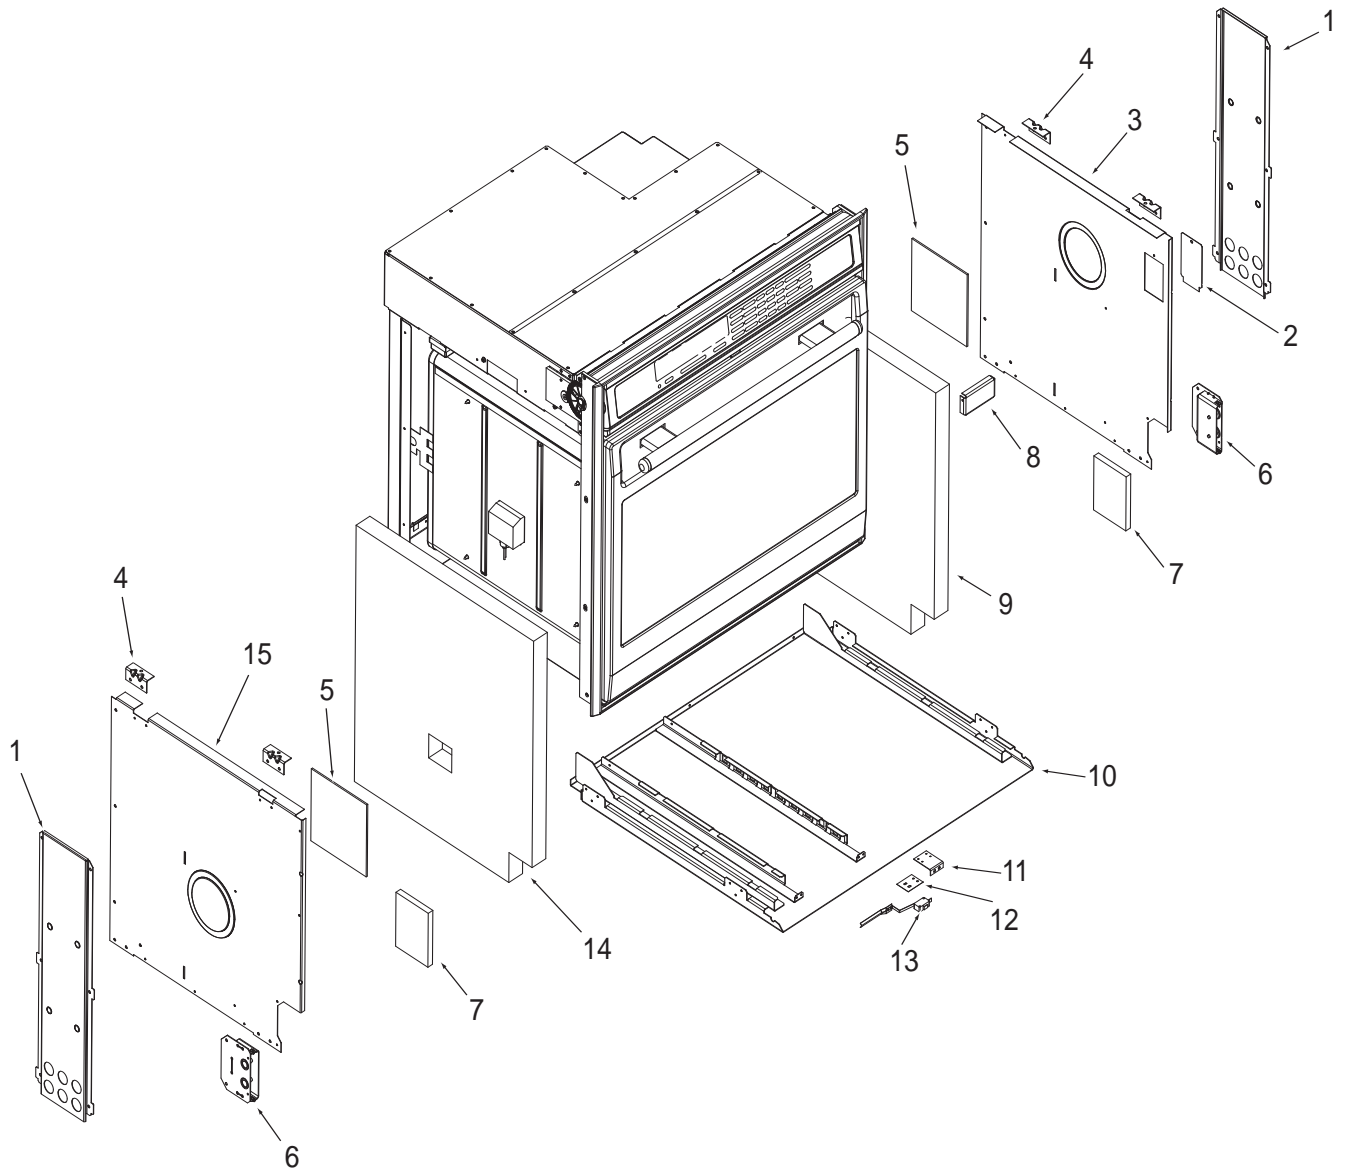

30" Side and Base View Parts List Single and Double Oven

<u>Ref #</u>	<u>Part #</u>	<u>Description</u>
1	820125	Channel, Upper Venting
2	800890	Cover, Temperature Probe
3	801721	Enclosure, Rt Side 30"
4	801475	Bracket, Hold Down
5	801530	Insulation, Light
6	800926	Hinge, Pocket
7	806612	Insulation, Cavity, Hinge
8	800364	Stiffener, U-Wrap
9	806608	Insulation, Cavity, Right Side
10	804549	Base, Assembly Single
	804541	Base, Assembly, Double
11	801901	Plate, Fan Apparency
12	801728	Insulation, Switch
13	802728	Switch, Fan Apparency
14	806609	Insulation, Cavity, Left Side
15	801720	Enclosure, Left Side, 30"

36" Side and Base View Parts List Single Oven

<u>Ref #</u>	<u>Part #</u>	<u>Description</u>
1	801335	Channel, Upper Venting
2	800890	Cover, Temperature Probe
3	801724	Enclosure, Rt Side
4	801475	Bracket, Hold Down
5	801530	Insulation, Light
6	800926	Hinge, Pocket
7	806612	Insulation, Cavity, Hinge
8	800364	Stiffener, U-Wrap
9	806619	Insulation, Cavity, Right Side
10	804553	Base, Assembly, 36"
11	801901	Plate, Fan Apparency
12	801728	Insulation, Switch
13	802728	Switch, Fan Apparency
14	806618	Insulation, Cavity, Left Side
15	801723	Enclosure, Left Side,

**Oven Side and Base Exploded View
Single and Double Oven**