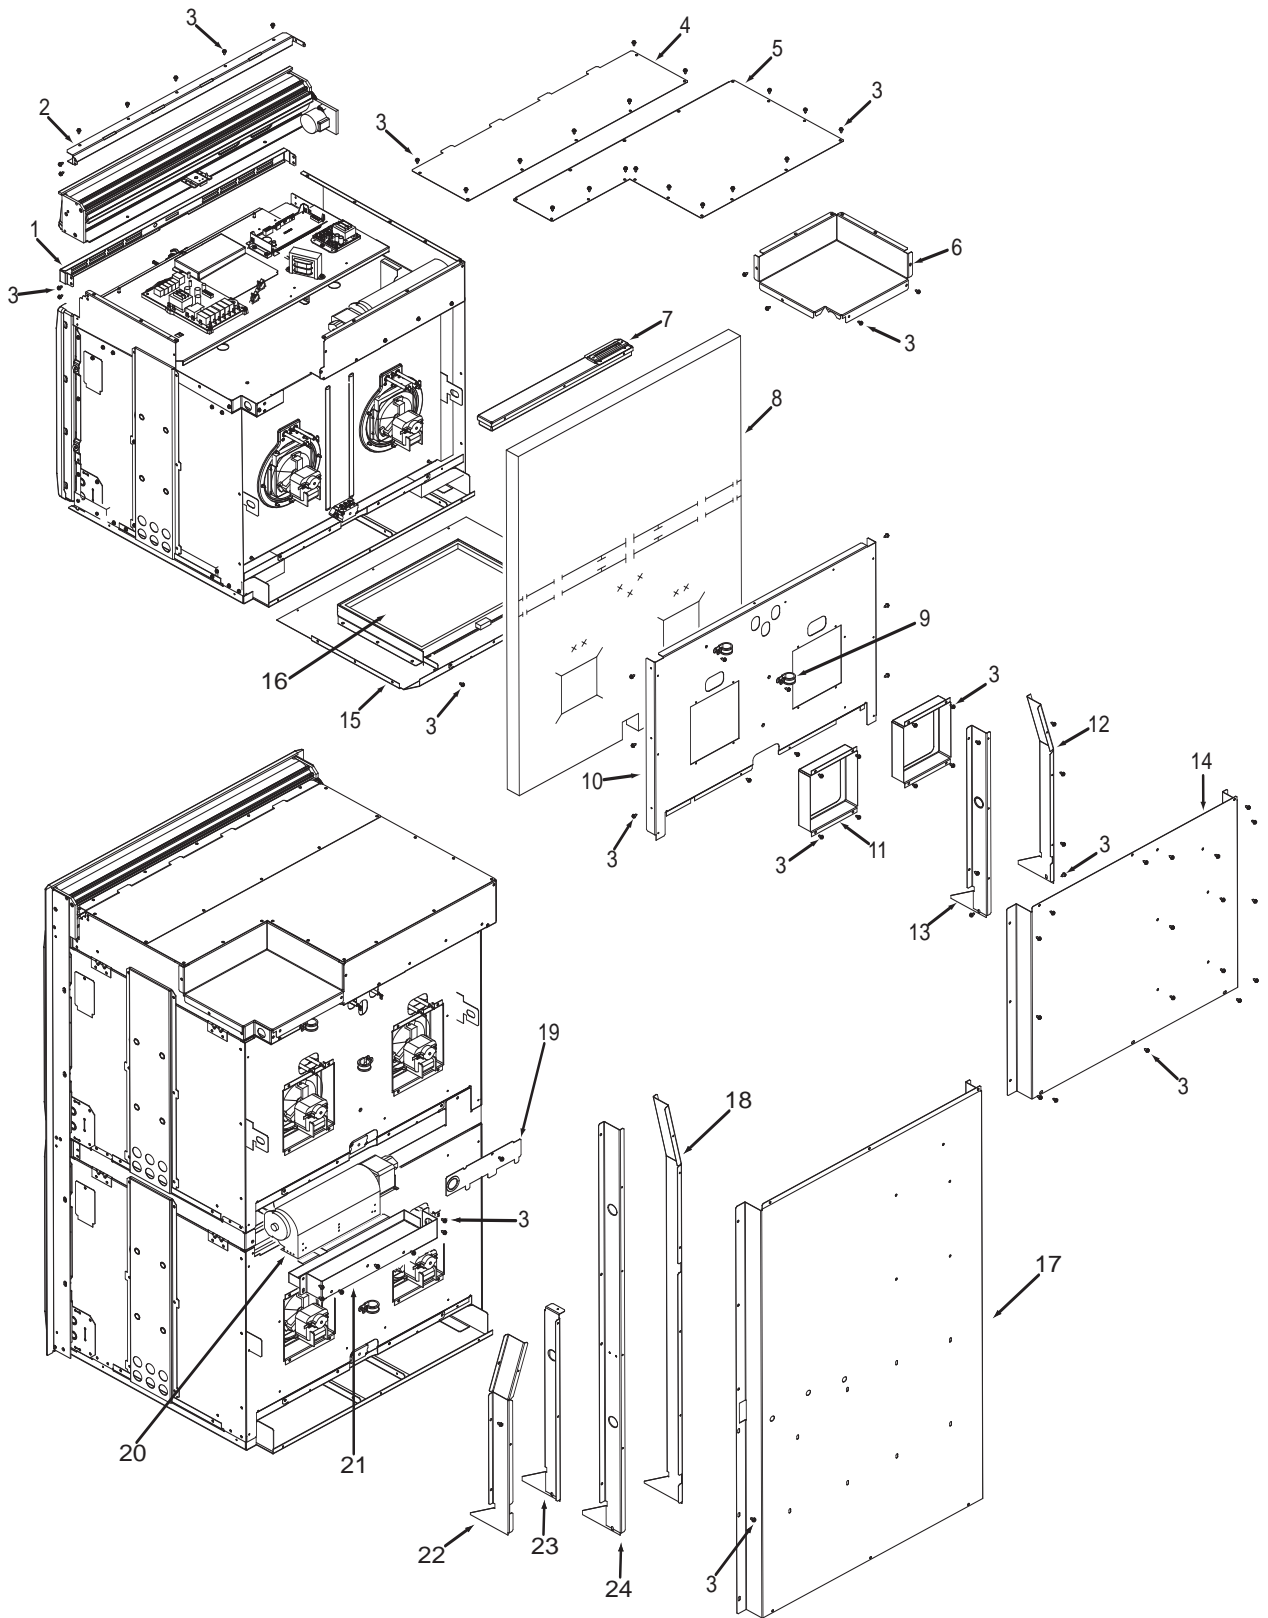

30" Back View Parts List Single and Double Oven

Ref #	Part #	Description
1	800374	Face Plate, Venting, Upper
2	800382	Stiffener, Top Module
3	801542	Screw, 8-18x3/8"
4	800379	Panel, Upper, Front
5	820118	Cover, Rear, Top Module
6	801705	Cover, Small, Top Module
7	801700	Catalyst, Sub Assembly
8	805976	Insulation, Cavity, Top
	805977	Insulation, Cavity, Top Dbl
	805978	Insulation, Cavity, Back
9	801913	Strain Relief, Metal
10	802919	Panel, Back, Top Insulation
11	802918	Panel, Inner, Back
12	801290	Channel, Divider, Side Exhaust
13	803074	Channel, Divider, Air, Single
14	820117	Panel, Back, Single Oven
15	801702*	Bake, Pan Assembly
16	800360*	Element, Bake
17	800388	Panel, Back, Double Oven
18	801169	Channel, Divider Side, Exhaust, Lrg
19	801208	Cover, Back Panel, Small
20	801143	Fan, Cooling, Lower
21	801209	Cover, Fan, Cooling
22	801170	Channel, Divider Side Exhaust, Sml
23	801171	Channel, Divider, Cooling
24	800393	Channel, Divider, Cooling, DO

36" Back View Parts List Single Oven

Ref #	Part #	Description
1	801536	Face Plate, Venting, Upper, 36"
2	801582	Stiffener, Top Module, 36"
3	801542	Screw, 8-18x3/8"
4	801478	Panel, Top Module, Front, 36"
5	801331	Cover, Large, 36"
6	801803	Cover, Small, Top Module, 36"
7	801700	Catalyst, Sub Assembly
8	805979	Insulation, Cavity, Top, 36"
	805980	Insulation, Cavity, Back, 36"
9	801913	Strain Relief, Metal, 36"
10	803329	Panel, Insulation, Back, 36"
11	802918	Panel, Inner, Back, 36"
12	803334	Channel, Exhaust, 36"
13	803327	Channel, Cooling, 36"
14	801506	Panel, Cover, Back, 36"
15	802700*	Bake, Pan Sub Assembly, 36"
16	800360*	Element, Bake, 36"

* See Bake Pan Assembly exploded view page 5-14.

**Oven Back Exploded View
Single and Double Oven**