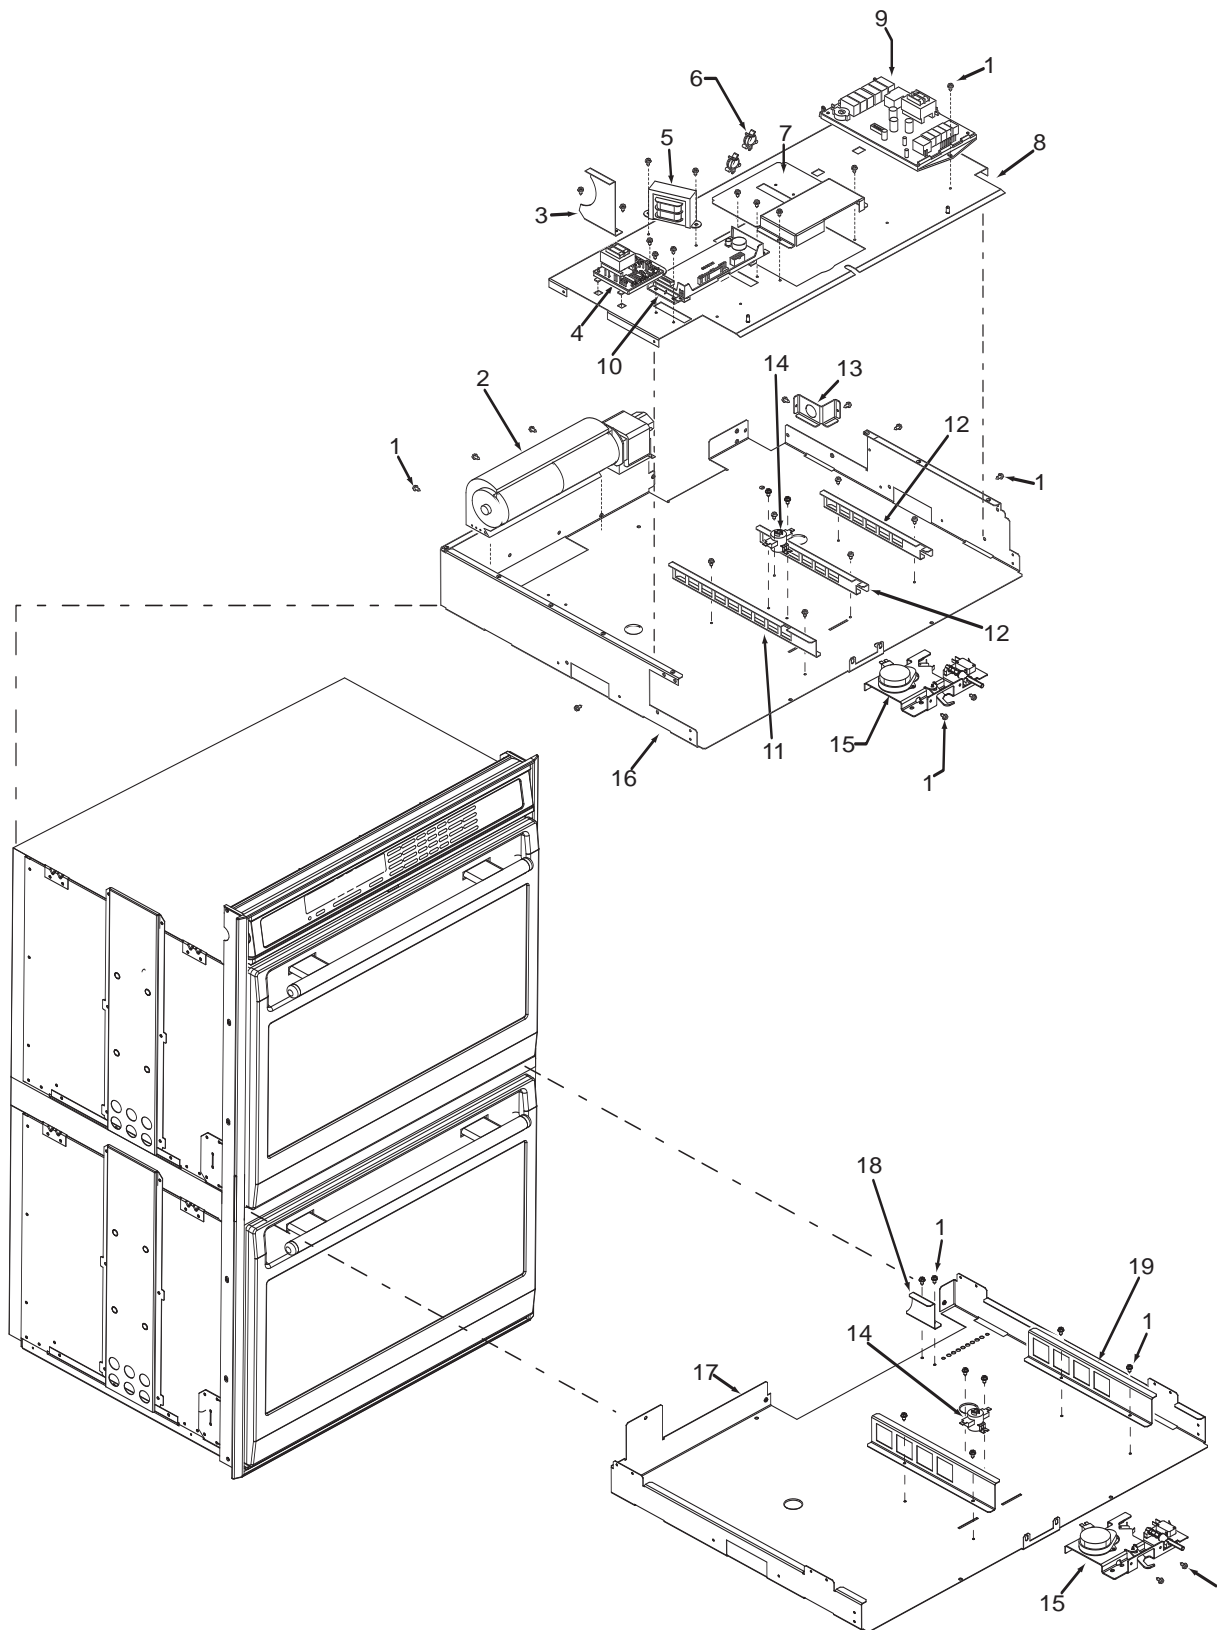

30" Oven Modules Parts List Single and Double Oven

Ref #	Part #	Description
1	801542	Screw, 8-18x3/8"
2	800381	Fan, Cooling, Upper
3	801224	Bracket, Air Diverter Top
4	801363	Control Board, Stepper Motor
5	800950	Transformer, Light
6	801912	Strain Relief, Plastic
7	800385	Cover, Latch
8	803356	Plate, Mounting Hardware
9	806822	Board, Relay, 30"/36"
10	806874	Controller, Oven, Single, 30" (See SN Breaks)
	806551	Controller, Oven, Single, 30" (See SN Breaks)
	806875	Controller, Oven, Double, 30" (See SN Breaks)
	806552	Controller, Oven, Double, 30" (See SN Breaks)
11	820130	Bracket-Z, Latch, Top Oven
12	800383	Bracket, Support, Top Module
13	800375	Bracket, Cord, Power
14	804537	Thermal Cut Out
15	800263	Latch, Motorized
16	807542	Pan, Module, 30"
17	800386	Pan, Middle, DO
18	801212	Bracket, Air Diverter, DO
19	820129	Bracket-Z, Latch, Bottom Oven, DO

36" Oven Modules Parts List Single Oven

Ref #	Part #	Description
1	801542	Screw, 8-18x3/8"
2	800381	Fan, Cooling, Upper
3	801224	Bracket, Air Diverter Top
4	801363	Control Board, Stepper Motor
5	800950	Transformer, Light
6	801912	Strain Relief, Plastic
7	800385	Cover, Latch
8	803356	Plate, Mounting Hardware
9	806822	Board, Relay, 30"/36"
10	806874	Oven controller, Single 36" (See SN Breaks)
	806560	Oven controller, Single 36" (See SN Breaks)
11	820130	Bracket-Z, Latch
12	800383	Bracket, Support, Top Module
13	800375	Bracket, Cord, Power
14	804537	Thermal Cut Out
15	800263	Latch, Motorized
16	807543	Pan, Module, 36"

Not Shown

800714	Cable, Relay to Controller, 28"
809450	Cable, Relay to Controller, 21"
801714	Power Cord Conduit, Single
801252	Power Cord Conduit, Double

**Oven Modules Exploded View
Single and Double Oven**