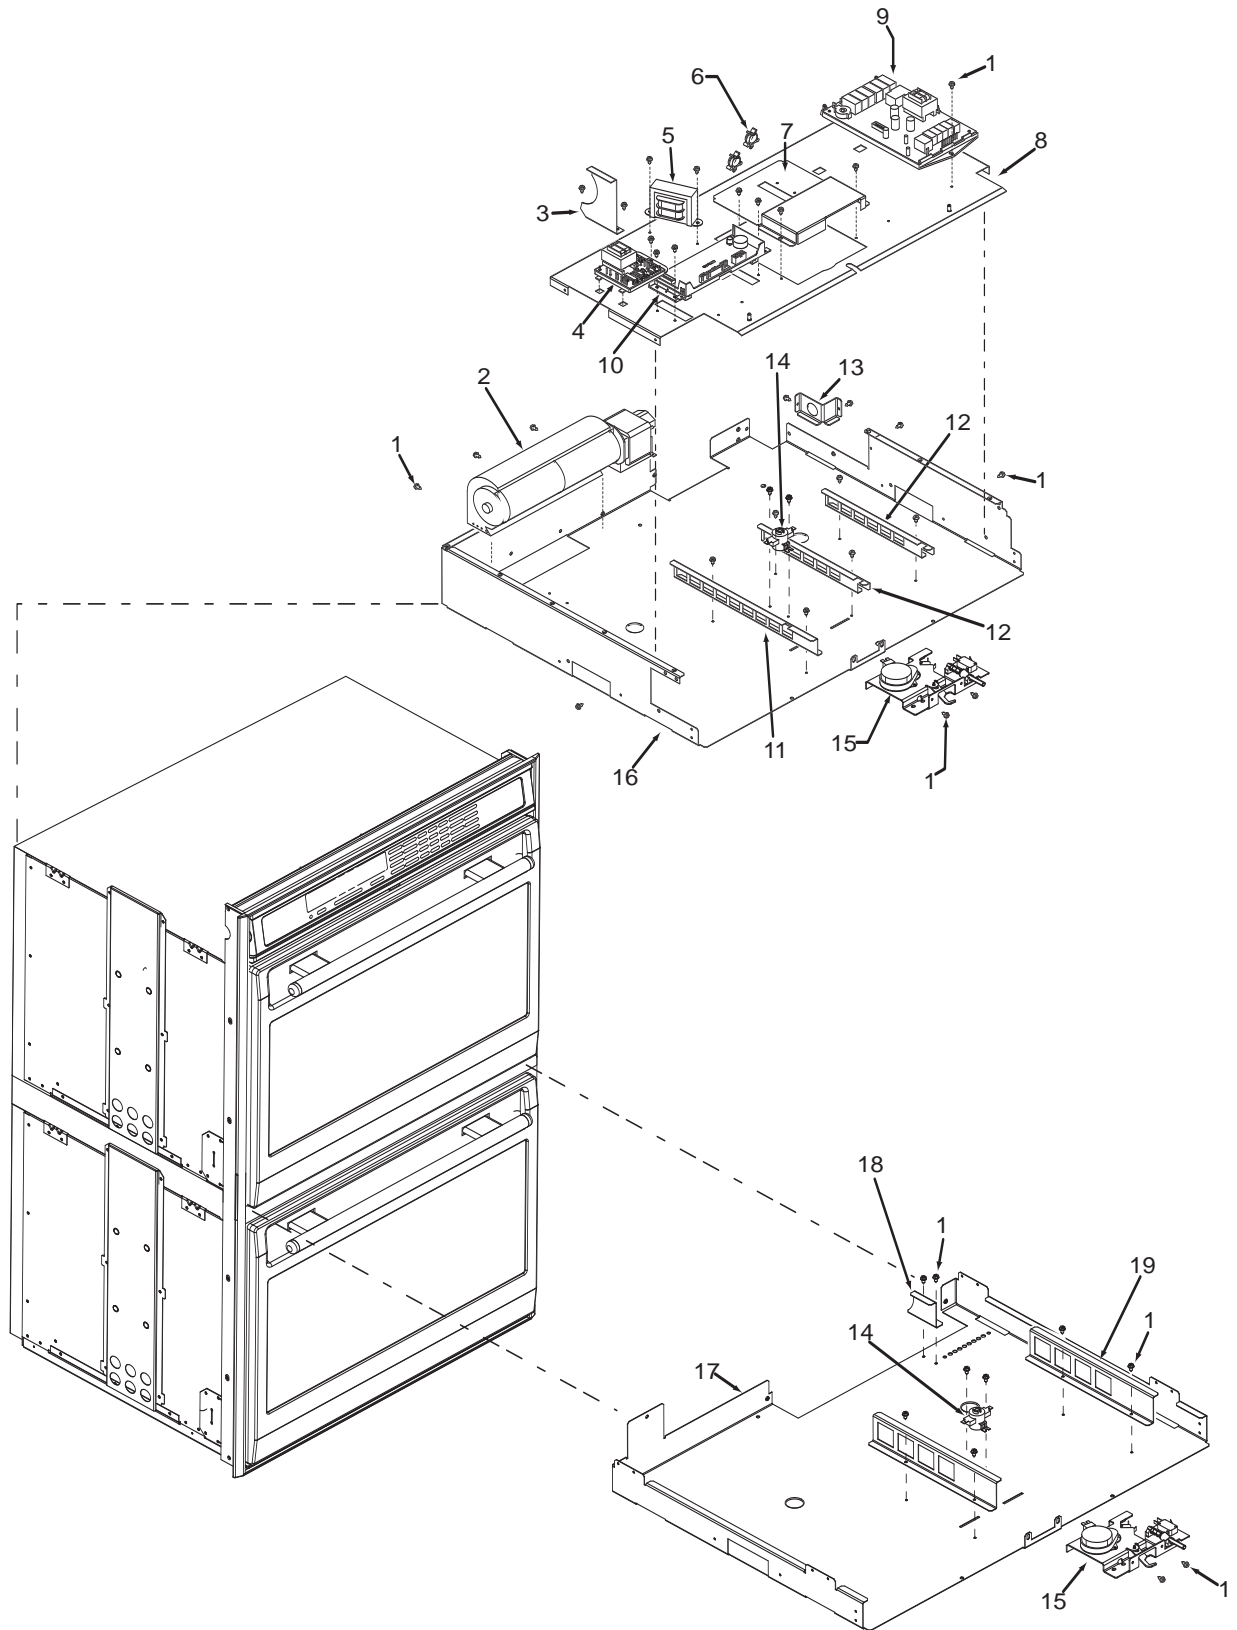

30" Oven Modules Parts List Single and Double Oven

<u>Ref #</u>	<u>Part #</u>	<u>Description</u>
1	801542	Screw, 8-18x3/8"
2	800381	Fan, Cooling, Upper
3	801224	Bracket, Air Diverter Top
4	801363	Control Board, Stepper Motor
5	800950	Transformer, Light
6	801912	Strain Relief, Plastic
7	800385	Cover, Latch
8	803356	Plate, Mounting Hardware
9	806822	Board, Relay, 30"/36"
10	806874	Controller, Oven, Single, 30" (See SN Breaks)
	806551	Controller, Oven, Single, 30" (See SN Breaks)
	806875	Controller, Oven, Double, 30" (See SN Breaks)
	806552	Controller, Oven, Double, 30" (See SN Breaks)
11	820130	Bracket-Z, Latch, Top Oven
12	800383	Bracket, Support, Top Module
13	800375	Bracket, Cord, Power
14	804537	Thermal Cut Out
15	800263	Latch, Motorized
16	807542	Pan, Module, 30"
17	800386	Pan, Middle, DO
18	801212	Bracket, Air Diverter, DO
19	820129	Bracket-Z, Latch, Bottom Oven, DO

36" Oven Modules Parts List Single Oven

<u>Ref #</u>	<u>Part #</u>	<u>Description</u>
1	801542	Screw, 8-18x3/8"
2	800381	Fan, Cooling, Upper
3	801224	Bracket, Air Diverter Top
4	801363	Control Board, Stepper Motor
5	800950	Transformer, Light
6	801912	Strain Relief, Plastic
7	800385	Cover, Latch
8	803356	Plate, Mounting Hardware
9	806822	Board, Relay, 30"/36"
10	806874	Oven controller, Single 36" (See SN Breaks)
	806560	Oven controller, Single 36" (See SN Breaks)
11	820130	Bracket-Z, Latch
12	800383	Bracket, Support, Top Module
13	800375	Bracket, Cord, Power
14	804537	Thermal Cut Out
15	800263	Latch, Motorized
16	807543	Pan, Module, 36"

Not Shown

800714	Cable, Relay to Controller, 28"
809450	Cable, Relay to Controller, 21"
801714	Power Cord Conduit, Single
801252	Power Cord Conduit, Double

**Oven Modules Exploded View
Single and Double Oven**