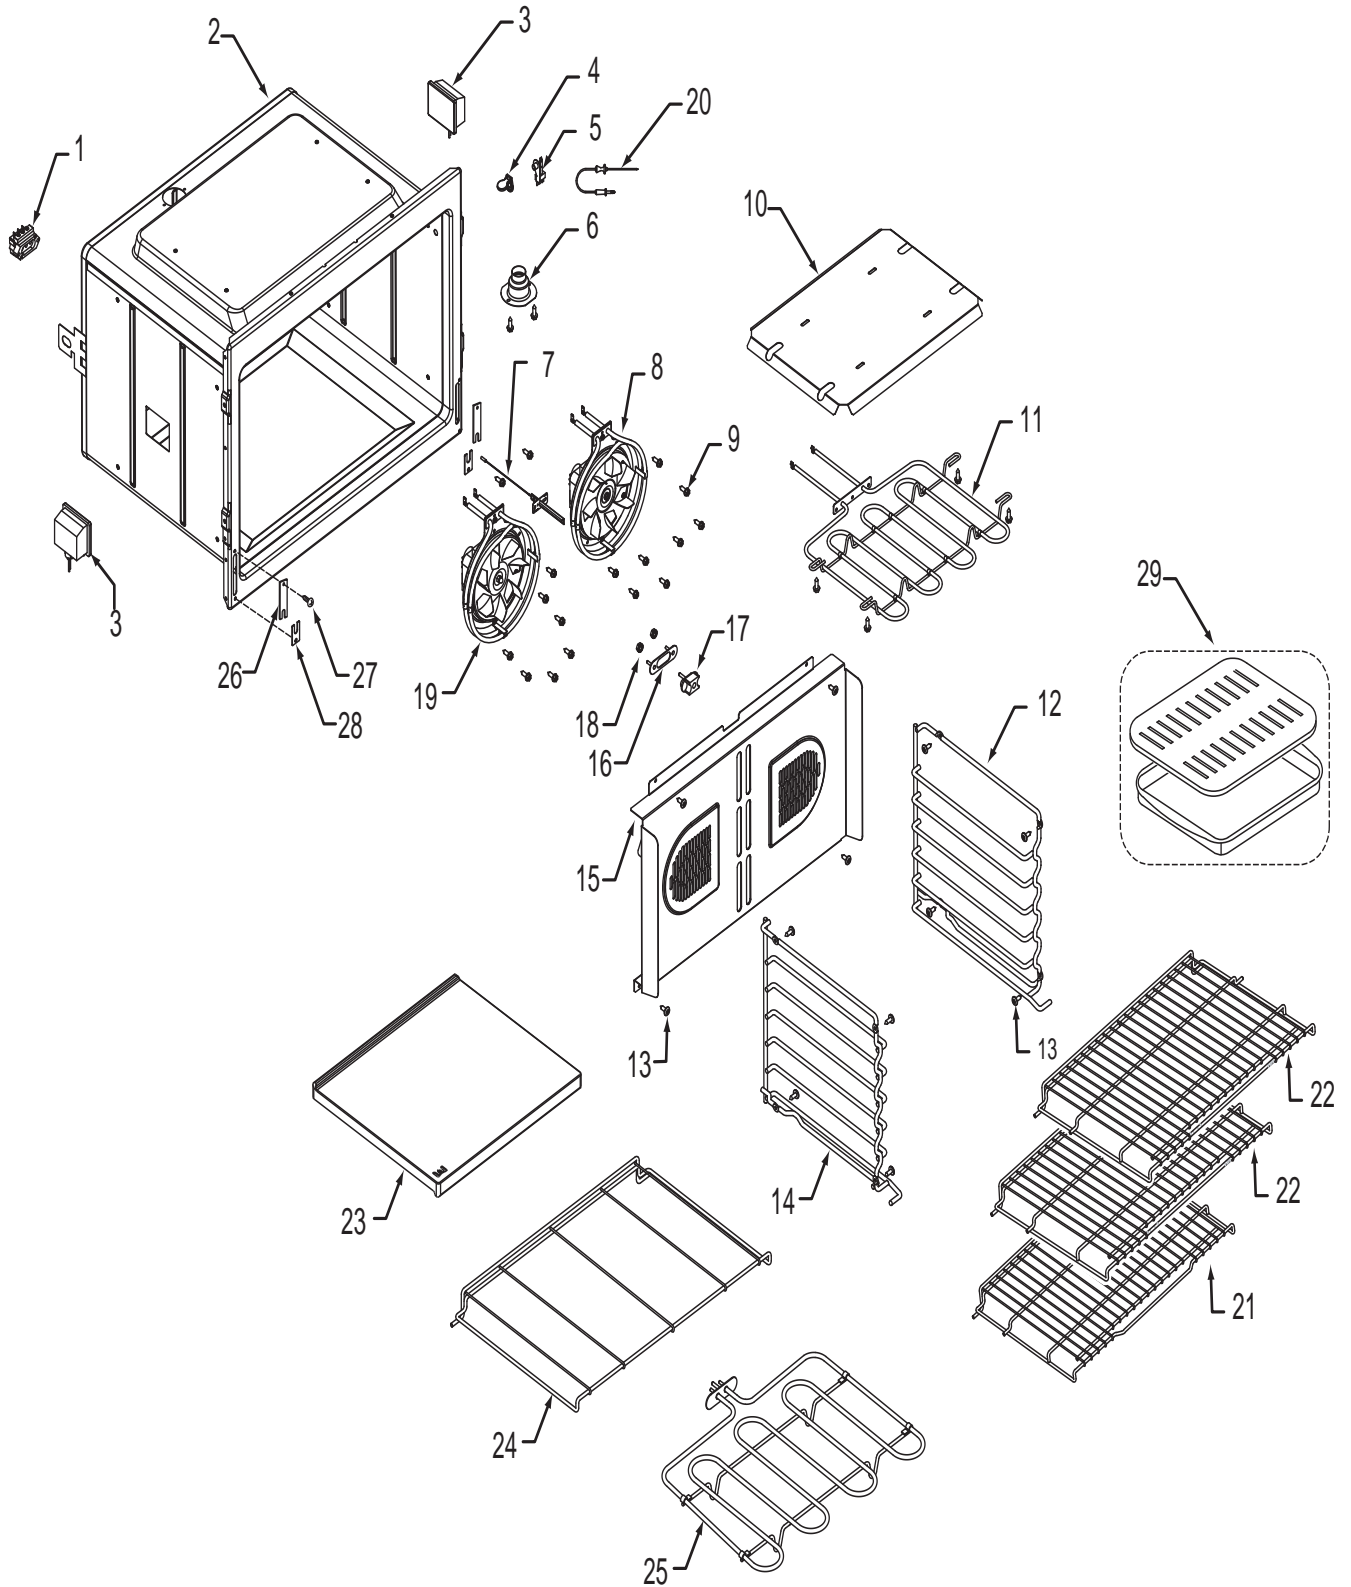

30" Oven Cavity Parts List Single and Double Oven

<u>Ref #</u>	<u>Part #</u>	<u>Description</u>
1	803140	Receptacle, Pizza Element
2	N/A	Cavity, Oven (Not Replaceable)
3	800307	Light, Oven
4	800943	Cover, Probe Switch
5	800942	Switch, Probe
6	800304	Catalyst, Smoke
7	809982	Sensor, Temperature
8	800701	Fan, Convection Assy., Cw
9	801544	Screw, 8-32x1/2"
10	801122	Pan, Broil Element
11	801120	Element, Broil, 30"
12	800368	Guide, Rack, Right
13	802704	Screw, 8-32x1/2 Lo Profile
14	801141	Guide, Rack, Left
15	802898	Convection Baffle Assembly, 30"
16	801417	Plate, Retainer
17	803141	Receptacle, Plug, Ceramic
18	801049	Nut, 8-32 Keps
19	809818	Fan, Convection Assy., Ccw
20	800529	Probe, Temperature
21	802988	Rack, Oven 30"
22	803062	Rack, Oven Flat 30"
23	803859	Stone, Pizza
24	800735	Rack, Pizza Stone, 30"
25	800717	Element, Pizza 3500 Watt 230V
26	803373	Clip, Retainer Hinge
27	802929	Screw 6-20X5/8 PH TRS HD T-AB, Black
28	803323	Cover, Plate
29	804712	Accessory Pkg Broiler Pan Set

36" Oven Cavity Parts List Single Oven

<u>Ref #</u>	<u>Part #</u>	<u>Description</u>
1	803140	Receptacle, Pizza Element
2	N/A	Cavity, Oven (Not Replaceable)
3	800307	Light, Oven
4	800493	Cover, Probe Switch
5	800942	Switch, Probe
6	800304	Catalyst, Smoke
7	809982	Sensor, Temperature
8	800701	Fan, Convection Assy., Cw
9	801544	Screw, 8-32x1/2"
10	801616	Deflector, Pan Broil
11	801615	Element, Broil, 36"
12	800734	Guide, Rack, Right
13	802704	Screw, 8-32x1/2 Lo Profile
14	801142	Guide, Rack, Left
15	802900	Convection Baffle Assembly, 36"
16	801417	Plate, Retainer
17	803141	Receptacle, Plug, Ceramic
18	801049	Nut, 8-32 Keps
19	809818	Fan, Convection Assy., Ccw
20	800529	Probe, Temperature
21	802989	Rack, Oven 36"
22	803063	Rack, Oven Flat 36"
23	803859	Stone, Pizza
24	800736	Rack, Pizza Stone, 36"
25	800717	Element, Pizza 3500 Watt 230V
26	803373	Clip, Retainer Hinge
27	802929	Screw 6-20X5/8 PH TRS HD T-AB, Black
28	803323	Cover, Plate
29	804712	Accessory Pkg Broiler Pan Set

Not Shown

803816	Light Bulb
801949	Pizza Peel

**Oven Cavity Exploded View
Single and Double Oven**