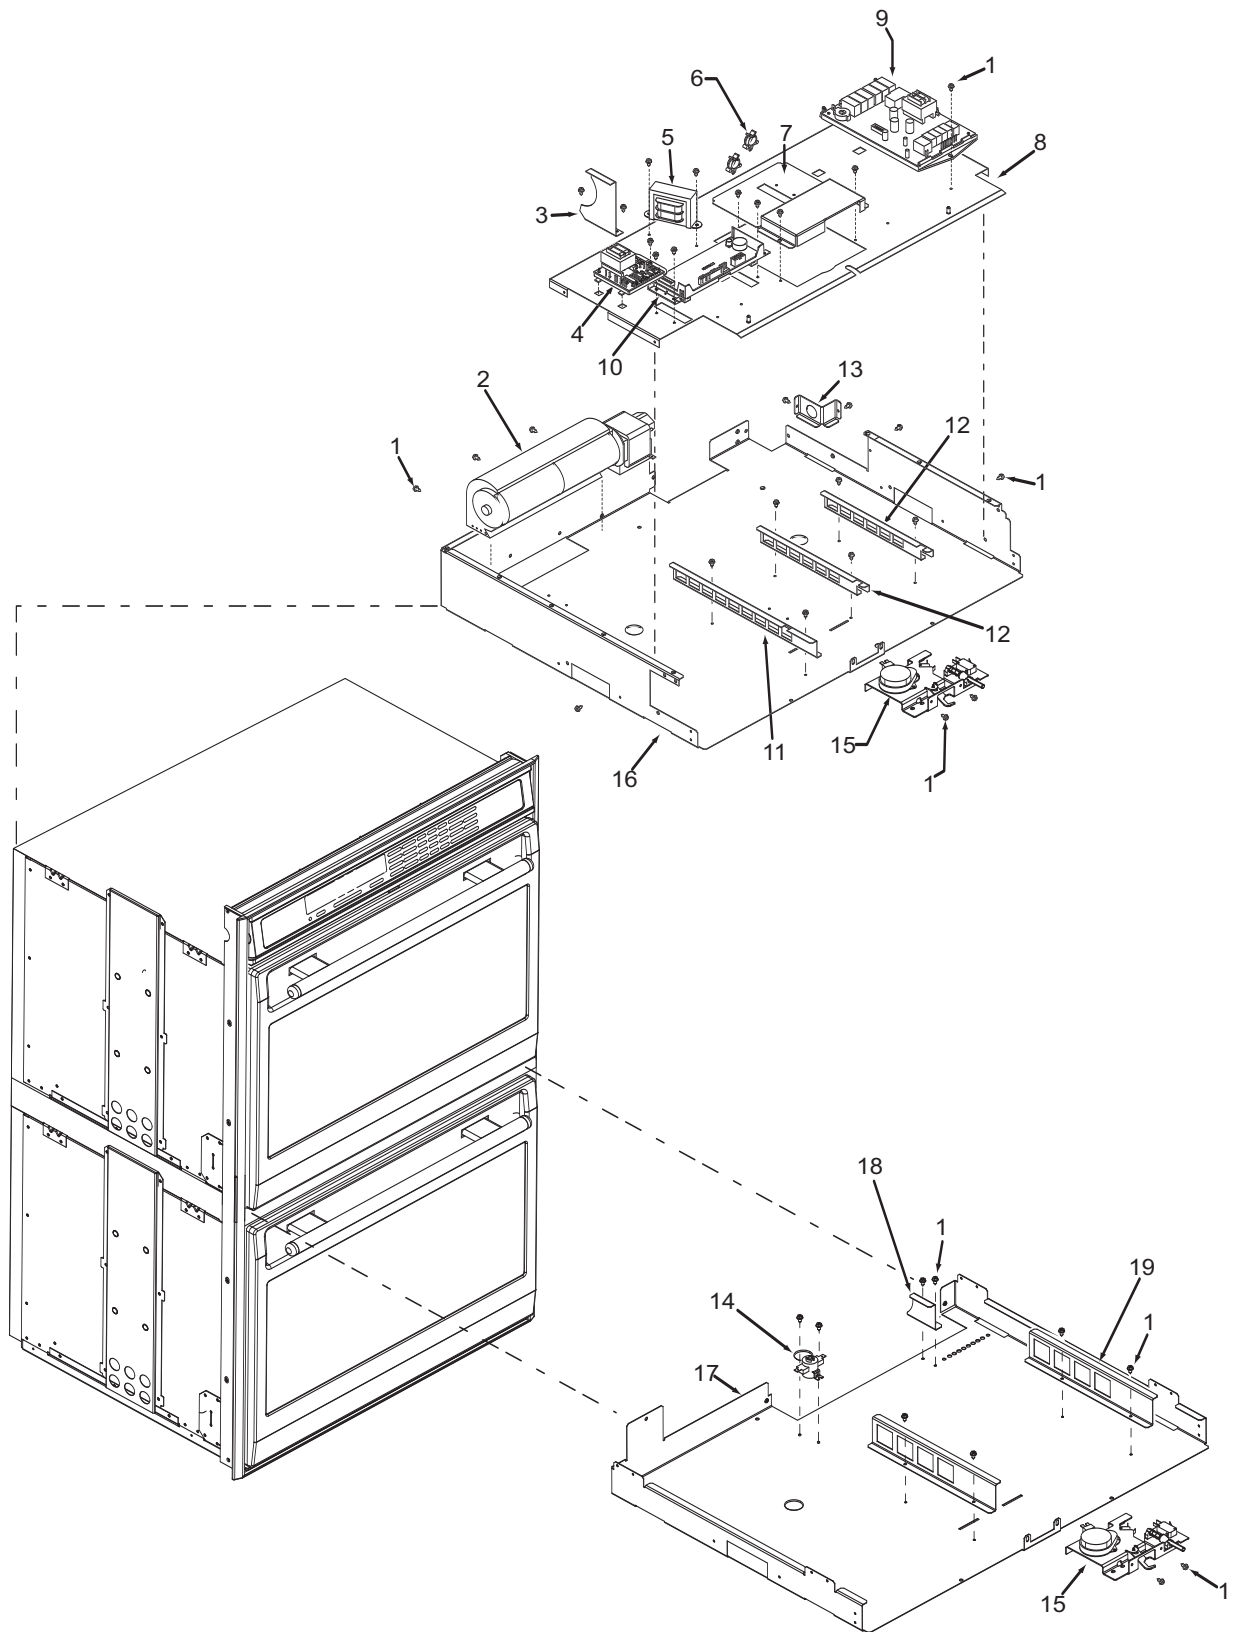

**30" Oven Modules Parts List
Single and Double Oven**

**36" Oven Modules Parts List
Single Oven**

<u>Ref #</u>	<u>Part #</u>	<u>Description</u>
1	801542	Screw, 8-18x3/8"
2	800381	Fan, Cooling, Upper
3	801224	Bracket, Air Diverter Top
4	801363	Control Board, Stepper Motor
5	800950	Transformer, Light
6	801912	Strain Relief, Plastic
7	800385	Cover, Latch
8	803356	Plate, Mounting Hardware
9	806822	Board, Relay, 30"/36"
10	806551	Controller, Oven, Single, 30"
	806552	Controller, Oven, Double, 30"
11	820130	Bracket-Z, Latch, Top Oven
12	800383	Bracket, Support, Top Module
13	800375	Bracket, Cord, Power
14	804537	Thermal Cut Out (Lower)
15	800263	Latch, Motorized
16	807542	Pan, Module, 30"
17	800386	Pan, Middle, DO
18	801212	Bracket, Air Diverter, DO
19	820129	Bracket-Z, Latch, Bottom Oven, DO

<u>Ref #</u>	<u>Part #</u>	<u>Description</u>
1	801542	Screw, 8-18x3/8"
2	800381	Fan, Cooling, Upper
3	801224	Bracket, Air Diverter Top
4	801363	Control Board, Stepper Motor
5	800950	Transformer, Light
6	801912	Strain Relief, Plastic
7	800385	Cover, Latch
8	803356	Plate, Mounting Hardware
9	806822	Board, Relay, 30"/36"
10	806560	Oven controller, Single 36"
11	820130	Bracket-Z, Latch
12	800383	Bracket, Support, Top Module
13	800375	Bracket, Cord, Power
14	804537	Thermal Cut Out
15	800263	Latch, Motorized
16	807543	Pan, Module, 36"

Not Shown

800714	Cable, Relay to Controller, 28"
809450	Cable, Relay to Controller, 21"
801714	Power Cord Conduit, Single
812348	Power Cord Conduit, Double

**Oven Modules Exploded View
Single and Double Oven**