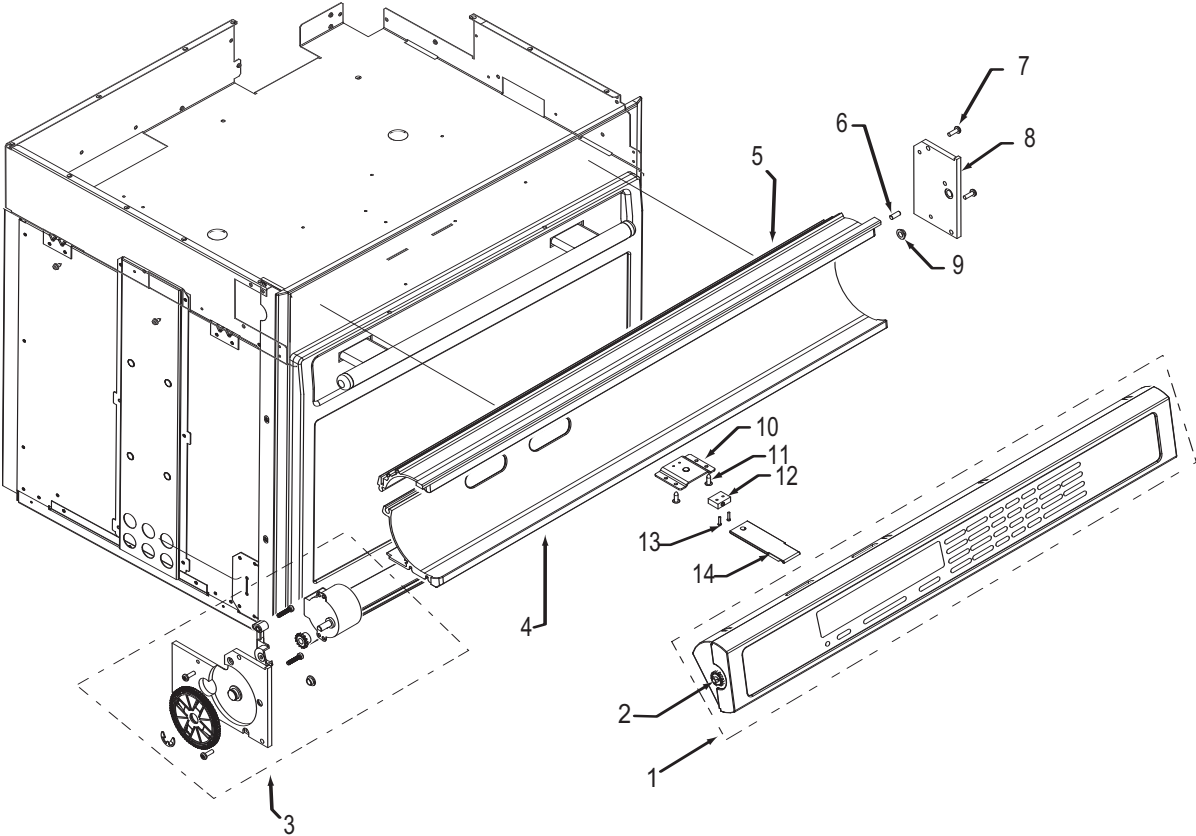

**30" Oven Control Panel Parts List
Single and Double Oven**

<u>Ref #</u>	<u>Part #</u>	<u>Description</u>
1	805081	Control Head, 30, Sngl, Sst
	805104	Control Head, 30, Dbl, Sst
	805106	Control Head, 30, Sngl, Plt
	805107	Control Head, 30, Dbl, Plt
	805109	Control Head, 30, Sngl, Blk
	805110	Control Head, 30, Dbl, Blk
2	805178	Wall Oven Display Pinion Rpl. Pkg.
3	809725	Motor, Drive Assy., Sst
	809727	Motor, Drive Assy., Plt
	809726	Motor, Drive Assy., Blk
4	801231	C-Channel Bottom, 30", Sst
	801738	C-Channel Bottom, 30", Plt
	801740	C-Channel Bottom, 30", Blk
5	801230	C-Channel Top, 30", Sst
	801737	C-Channel Top, 30", Plt
	801739	C-Channel Top, 30", Blk
6	802964	Pin, Stop, Control Panel
7	801538	Screw, 8-32x1/2"
8	802791	Mtg, Control Panel, Rt SS
	801555	Mtg, Control Panel, Rt Black
	801556	Mtg, Control Panel, Rt Plat.
9	803484	Bearing, Flange, Control Panel
10	801920	Bracket, Switch, Control Panel
11	801549	Screw, 8-18x1/2"
12	809116	Switch, Actuation, Control Panel
13	801677	Screw, 2-56x3/8"
14	800704	Plunger, Control Display

**36" Oven Control Panel Parts List
Single Oven**

<u>Ref #</u>	<u>Part #</u>	<u>Description</u>
1	805105	Control Head, 36, Sngl, Sst
	805108	Control Head, 36, Sngl, Plt
	805111	Control Head, 36, Sngl, Blk
2	805178	Wall Oven Display Pinion Rpl. Pkg.
3	809725	Motor, Drive Assy., Sst
	809727	Motor, Drive Assy., Plt
	808726	Motor, Drive Assy., Blk
4	801525	C-Channel Bottom, 36", Sst
	801742	C-Channel Bottom, 36", Plt
	801744	C-Channel Bottom, 36", Blk
5	801526	C-Channel Top, 36", Sst
	801741	C-Channel Top, 36", Plt
	801743	C-Channel Top, 36", Blk
6	802964	Pin, Stop, Control Panel
7	801538	Screw, 8-32x1/2"
8	802791	Mtg, Control Panel, Rt SS
	801555	Mtg, Control Panel, Rt Black
	801556	Mtg, Control Panel, Rt Plat.
9	803484	Bearing, Flange, Control Panel
10	801920	Bracket, Switch, Control Panel
11	801549	Screw, 8-18x1/2"
12	809116	Switch, Actuation, Control Panel
13	801677	Screw, 2-56x3/8"
14	800704	Plunger, Stainless Steel

Not Shown

803319 Spring, Ribbon Cable, Short
803357 Mount, Cable-Tie, Adhesive

**Oven Control Panel Exploded View
Single and Double Oven**