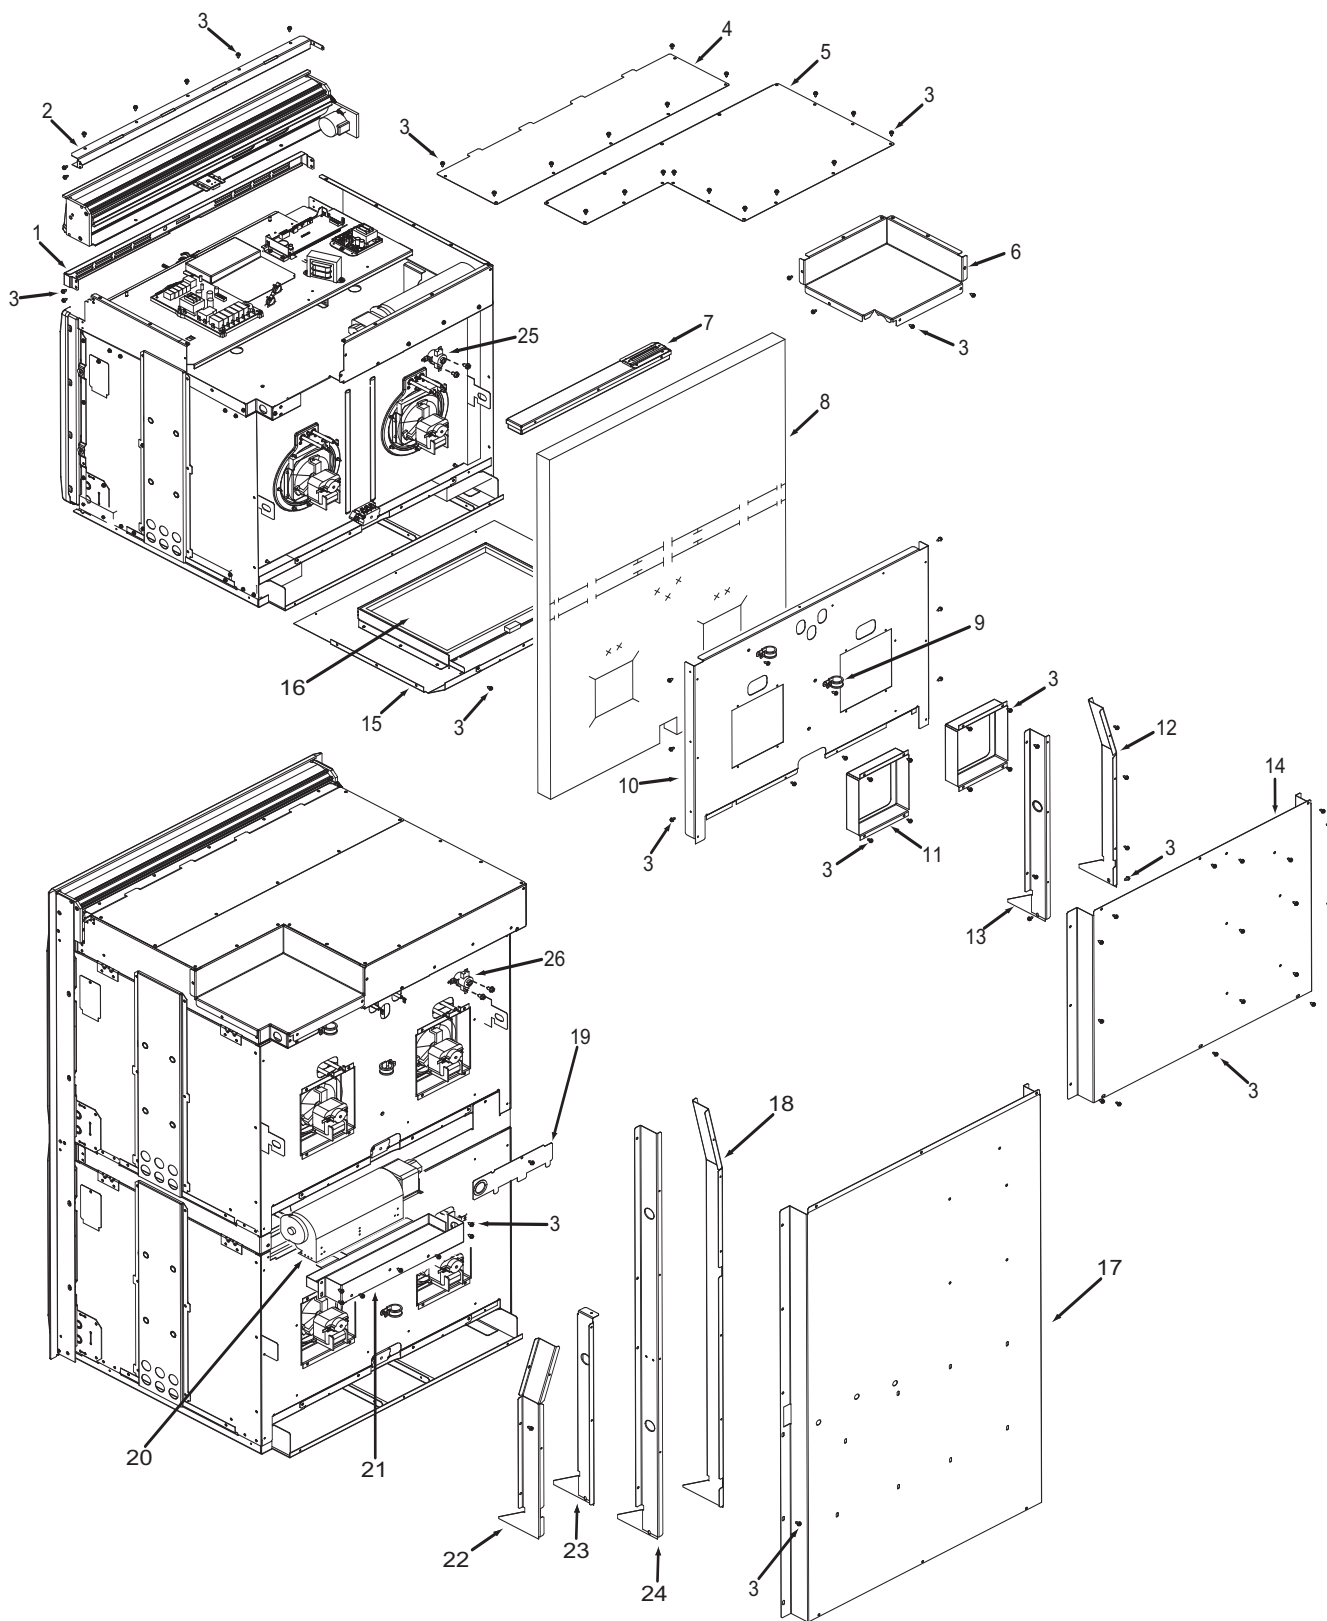

Not Shown

801241 Plate, Vent Middle

**36" Back View Parts List
Single Oven**

<u>Ref #</u>	<u>Part #</u>	<u>Description</u>
1	801536	Face Plate, Venting, Upper, 36"
2	801582	Stiffener, Top Module, 36"
3	801542	Screw, 8-18x3/8"
4	801478	Panel, Top Module, Front, 36"
5	801331	Cover, Large, 36"
6	801803	Cover, Small, Top Module, 36"
7	801700	Catalyst, Sub Assembly
8	805979	Insulation, Cavity, Top, 36"
	805980	Insulation, Cavity, Back, 36"
9	801913	Strain Relief, Metal, 36"
10	803329	Panel, Insulation, Back, 36"
11	802918	Panel, Inner, Back, 36"
12	803334	Channel, Exhaust, 36"
13	803327	Channel, Cooling, 36"
14	801506	Panel, Cover, Back, 36"
15	802700*	Bake, Pan Sub Assembly, 36"
16	800360*	Element, Bake, 36"

* See Bake Pan Assembly exploded view page 14.

**Oven Back Exploded View
Single and Double Oven**

**30" Side and Base View Parts List
Single and Double Oven**

<u>Ref #</u>	<u>Part #</u>	<u>Description</u>
1	820125	Channel, Upper Venting
2	800890	Cover, Temperature Probe
3	801721	Enclosure, Rt Side 30"
4	801475	Bracket, Hold Down
5	801530	Insulation, Light
6	800926	Hinge, Pocket
7	806612	Insulation, Cavity, Hinge
8	800364	Stiffener, U-Wrap
9	806608	Insulation, Cavity, Right Side
10	808422	Base, Assembly Single
	804541	Base, Assembly, Double
11	806609	Insulation, Cavity, Left Side
12	801720	Enclosure, Left Side, 30"