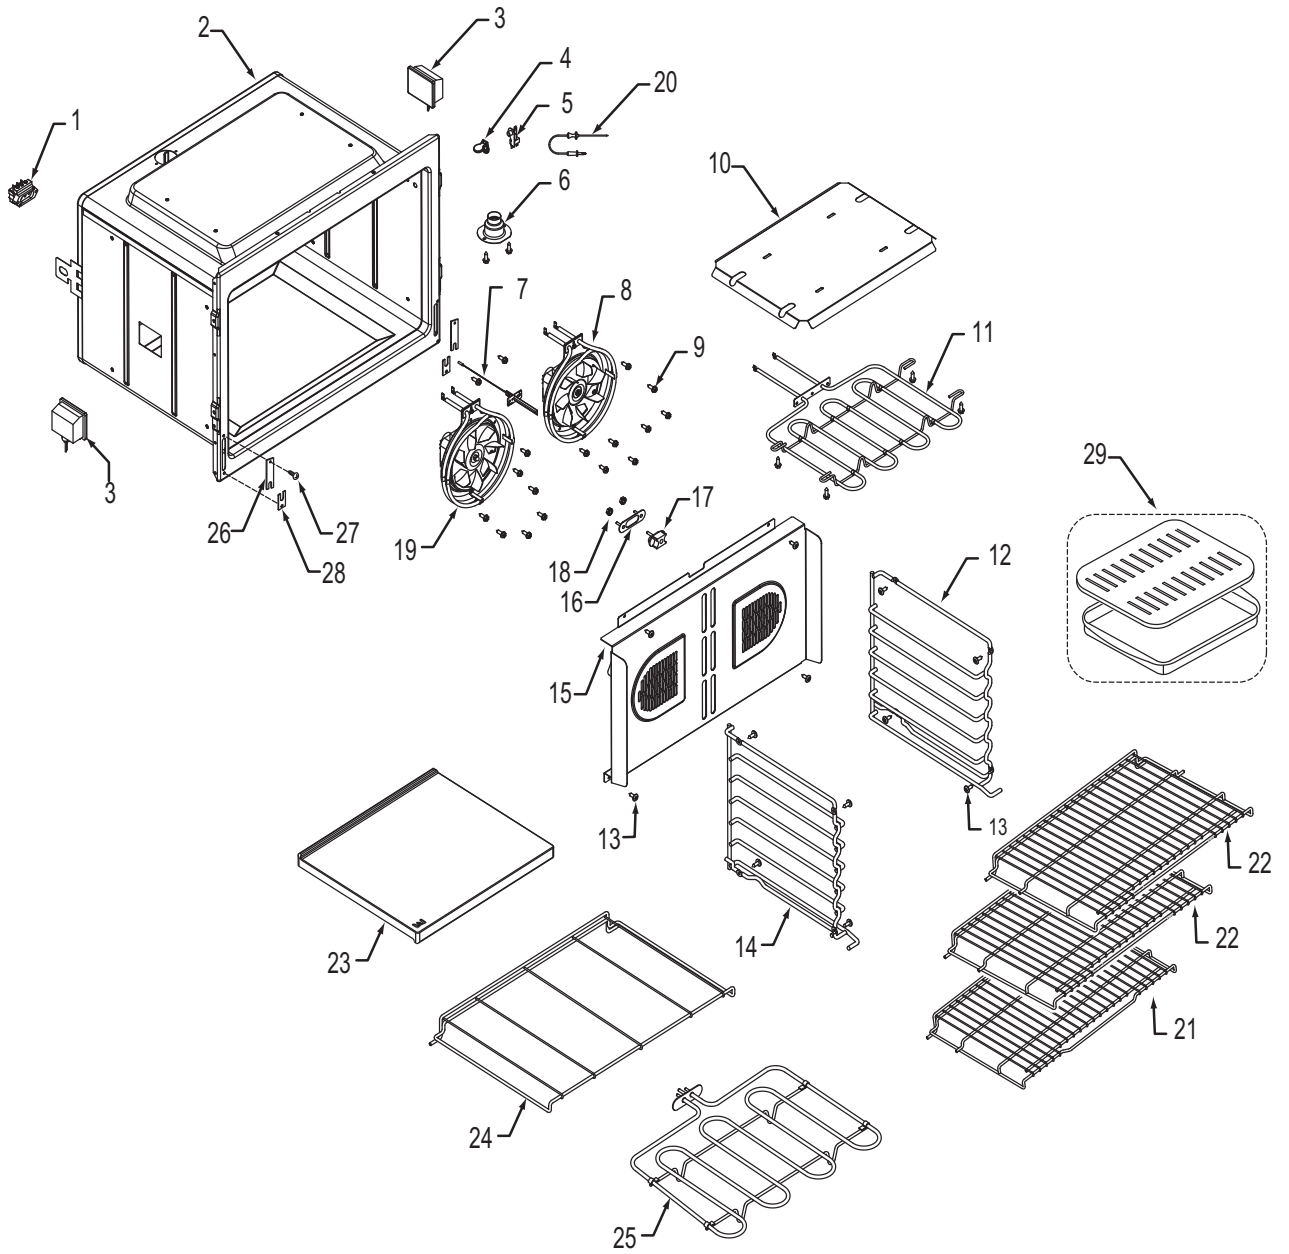

**30" Oven Cavity Parts List
Single and Double Oven**

<u>Ref #</u>	<u>Part #</u>	<u>Description</u>
1	803140	Receptacle, Pizza Element
2	N/A	Cavity, Oven (Contact Factory)
3	800307	Light, Oven
4	800943	Cover, Probe Switch
5	800942	Switch, Probe
6	800304	Catalyst, Smoke
7	809982	Sensor, Temperature
8	800701	Fan, Convection Assy., Cw
9	801544	Screw, 8-32x1/2"
10	801122	Pan, Broil Element
11	808643	Element, Broil, 30"
12	800368	Guide, Rack, Right
13	802704	Screw, 8-32x1/2 Lo Profile
14	801141	Guide, Rack, Left
15	802898	Convection Baffle Assembly, 30"
16	801417	Plate, Retainer
17	803141	Receptacle, Plug, Ceramic
18	801049	Nut, 8-32 Keps
19	809818	Fan, Convection Assy., Ccw
20	808652	Probe, Temperature
21	802988	Rack, Oven 30"
22	803062	Rack, Oven Flat 30"
23	803859	Stone, Pizza
24	800735	Rack, Pizza Stone, 30"
25	800717	Element, Pizza 3500 Watt 230V
26	803373	Clip, Retainer Hinge
27	802929	Screw 6-20X5/8 PH TRS HD T-AB, Black
28	803323	Cover, Plate
29	804712	Accessory Pkg Broiler Pan Set

**36" Oven Cavity Parts List
Single Oven**

<u>Ref #</u>	<u>Part #</u>	<u>Description</u>
1	803140	Receptacle, Pizza Element
2	N/A	Cavity, Oven (Contact Factory)
3	800307	Light, Oven
4	800493	Cover, Probe Switch
5	800942	Switch, Probe
6	800304	Catalyst, Smoke
7	809982	Sensor, Temperature
8	800701	Fan, Convection Assy., Cw
9	801544	Screw, 8-32x1/2"
10	801616	Deflector, Pan Broil
11	801615	Element, Broil, 36"
12	800734	Guide, Rack, Right
13	802704	Screw, 8-32x1/2 Lo Profile
14	801142	Guide, Rack, Left
15	802900	Convection Baffle Assembly, 36"
16	801417	Plate, Retainer
17	803141	Receptacle, Plug, Ceramic
18	801049	Nut, 8-32 Keps
19	809818	Fan, Convection Assy., Ccw
20	808652	Probe, Temperature
21	802989	Rack, Oven 36"
22	803063	Rack, Oven Flat 36"
23	803859	Stone, Pizza
24	800736	Rack, Pizza Stone, 36"
25	800717	Element, Pizza 3500 Watt 230V
26	803373	Clip, Retainer Hinge
27	802929	Screw 6-20X5/8 PH TRS HD T-AB, Black
28	803323	Cover, Plate
29	804712	Accessory Pkg Broiler Pan Set

Not Shown

803816	Light Bulb
801949	Pizza Peel
801554	Hard Fiber Flat Washer

**Oven Cavity Exploded View
Single and Double Oven**