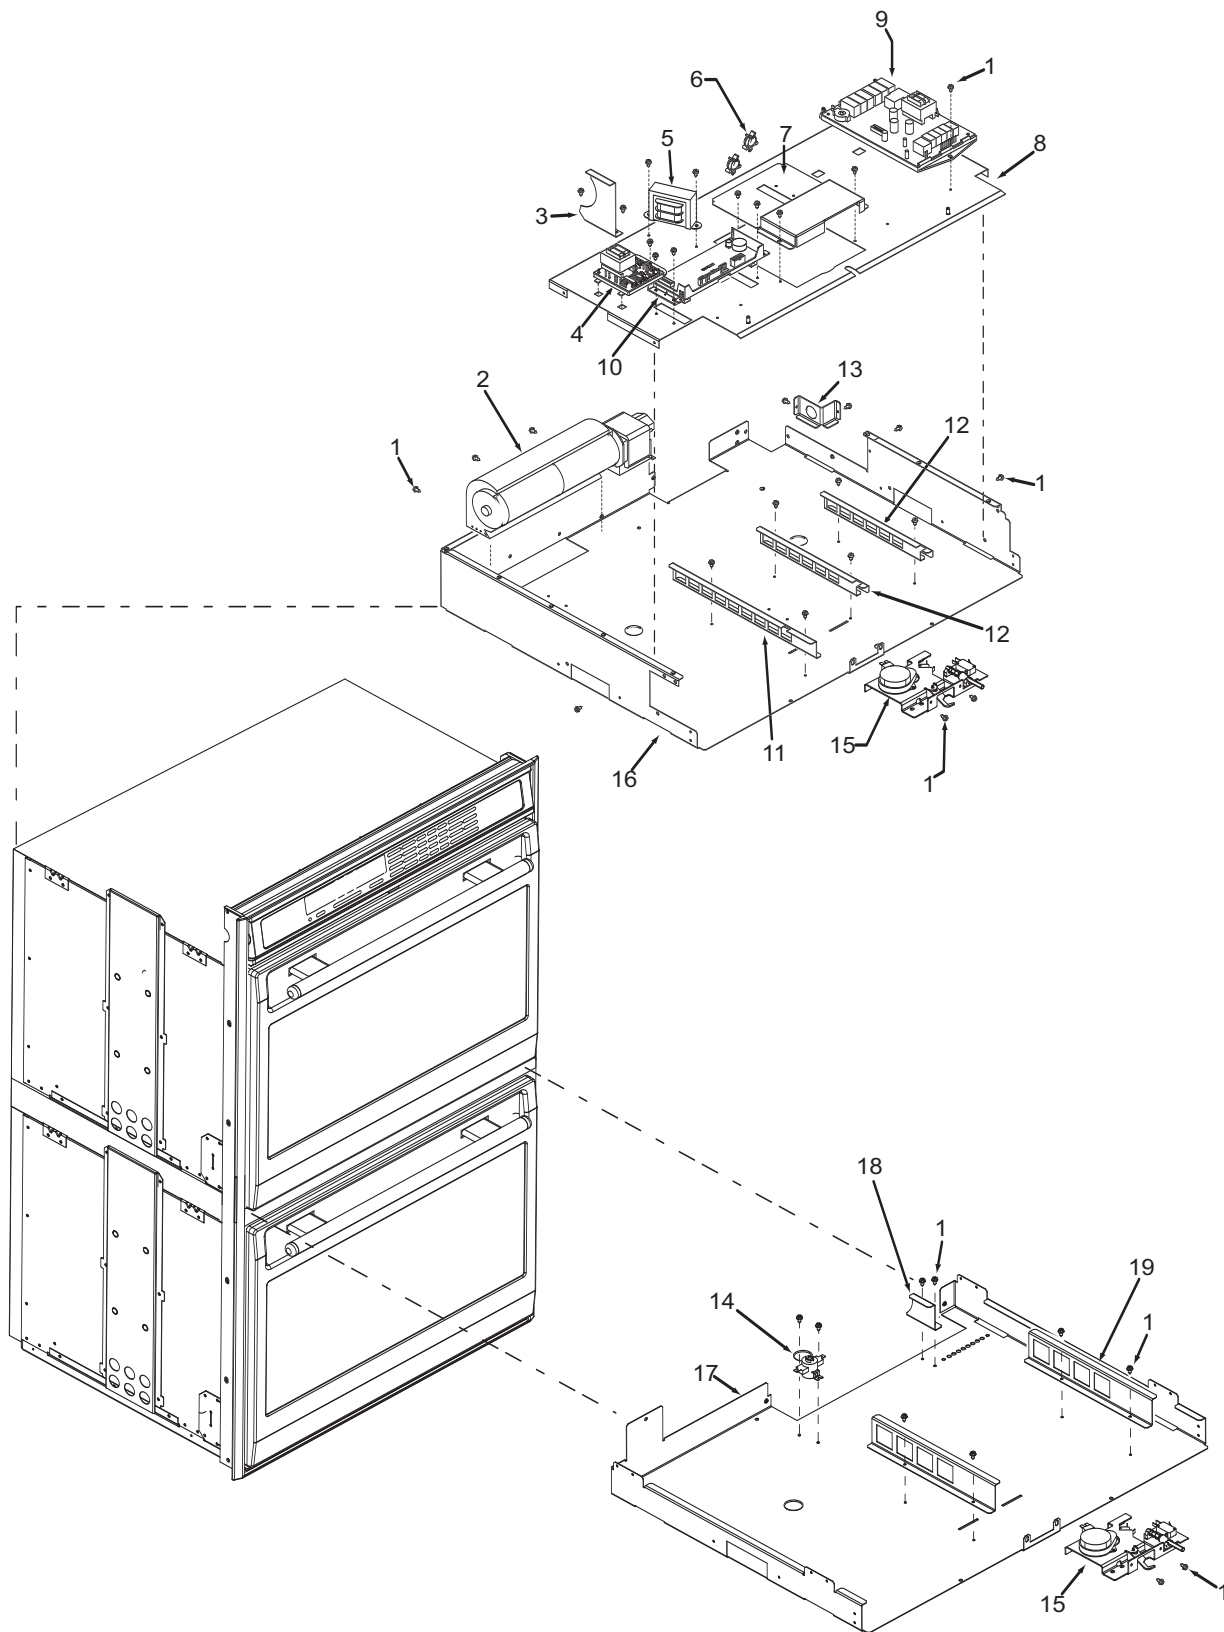

**30" Oven Modules Parts List
Single and Double Oven**

<u>Ref #</u>	<u>Part #</u>	<u>Description</u>
1	801542	Screw, 8-18x3/8"
2	800381	Fan, Cooling, Upper
3	801224	Bracket, Air Diverter Top
4	801363	Control Board, Stepper Motor
5	800950	Transformer, Light
6	801912	Strain Relief, Plastic
7	800385	Cover, Latch
8	803356	Plate, Mounting Hardware
9	806822	Board, Relay, 30"/36"
10	806551	Controller, Oven, Single, 30"
	806552	Controller, Oven, Double, 30"
11	820130	Bracket-Z, Latch, Top Oven
12	800383	Bracket, Support, Top Module
13	800375	Bracket, Cord, Power
14	804537	Thermal Cut Out (Lower)
15	800263	Latch, Motorized
16	807542	Pan, Module, 30"
17	800386	Pan, Middle, DO
18	801212	Bracket, Air Diverter, DO
19	820129	Bracket-Z, Latch, Bottom Oven, DO

**36" Oven Modules Parts List
Single Oven**

<u>Ref #</u>	<u>Part #</u>	<u>Description</u>
1	801542	Screw, 8-18x3/8"
2	800381	Fan, Cooling, Upper
3	801224	Bracket, Air Diverter Top
4	801363	Control Board, Stepper Motor
5	800950	Transformer, Light
6	801912	Strain Relief, Plastic
7	800385	Cover, Latch
8	803356	Plate, Mounting Hardware
9	806822	Board, Relay, 30"/36"
10	806560	Oven controller, Single 36"
11	820130	Bracket-Z, Latch
12	800383	Bracket, Support, Top Module
13	800375	Bracket, Cord, Power
14	804537	Thermal Cut Out
15	800263	Latch, Motorized
16	807543	Pan, Module, 36"

Not Shown

800714	Cable, Relay to Controller, 28"
809450	Cable, Relay to Controller, 21"
801714	Power Cord Conduit, Single
812348	Power Cord Conduit, Double

Oven Modules Exploded View
Single and Double Oven