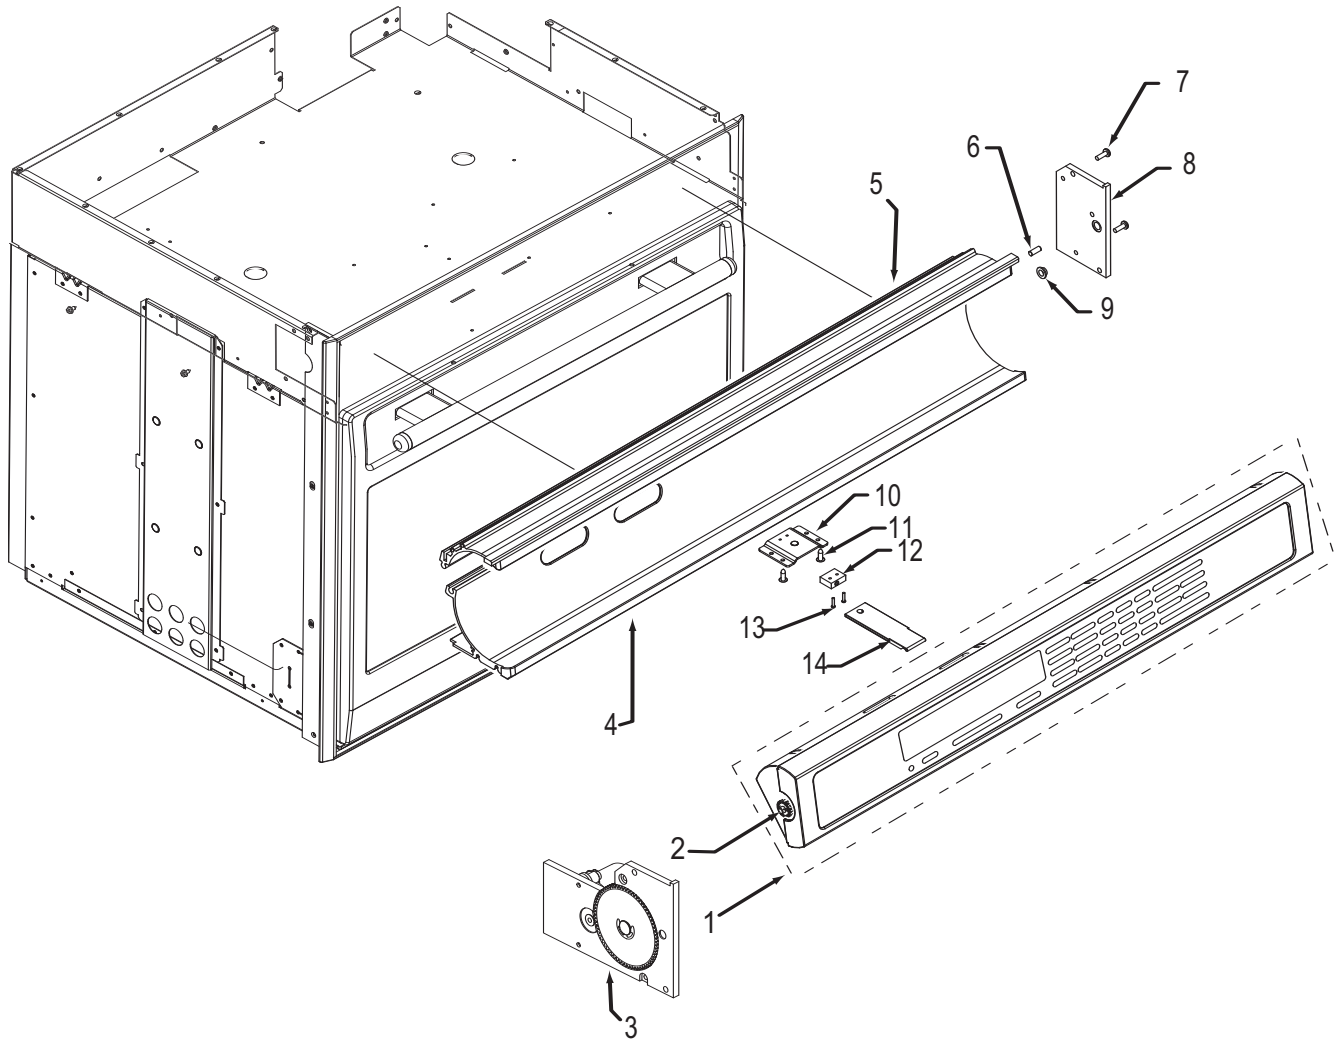

**30" Oven Control Panel Parts List
Single and Double Oven**

<u>Ref #</u>	<u>Part #</u>	<u>Description</u>
1	805081	Control Head, 30, Sngl, Sst
	811231	Control Head, Sngl, SS 30, SVCE (Rohs, Intl Only)
	805104	Control Head, 30, Dbl, Sst
	81????	Control Head, Dbl, SS 30, SVCE (Rohs, Intl Only)
	805106	Control Head, 30, Sngl, Plt
	811232	Control Head, Sngl, Plt 30, SVCE (Rohs, Intl Only)
	805107	Control Head, 30, Dbl, Plt
	811229	Control Head, Dbl, Plt 30, SVCE (Rohs, Intl Only)
	805109	Control Head, 30, Sngl, Blk
	811233	Control Head, Sngl, Blk 30, SVCE (Rohs, Intl Only)
	805110	Control Head, 30, Dbl, Blk
	811230	Control Head, Dbl, Blk 30, SVCE (Rohs, Intl Only)
2	805178	Wall Oven Display Pinion Rpl. Pkg.
3	809725	Motor, Drive Assy., Sst
	809727	Motor, Drive Assy., Plt
	809726	Motor, Drive Assy., Blk
4	801231	C-Channel Bottom, 30", Sst
	801738	C-Channel Bottom, 30", Plt
	801740	C-Channel Bottom, 30", Blk
5	801230	C-Channel Top, 30", Sst
	801737	C-Channel Top, 30", Plt
	801739	C-Channel Top, 30", Blk
6	802964	Pin, Stop, Control Panel
7	801538	Screw, 8-32x1/2"
8	802791	Mtg, Control Panel, Rt SS
	801555	Mtg, Control Panel, Rt Black
	801556	Mtg, Control Panel, Rt Plat.
9	803484	Bearing, Flange, Control Panel
10	801920	Bracket, Switch, Control Panel
11	801549	Screw, 8-18x1/2"
12	809116	Switch, Actuation, Control Panel
13	801677	Screw, 2-56x3/8"
14	800704	Plunger, Control Display

**36" Oven Control Panel Parts List
Single Oven**

<u>Ref #</u>	<u>Part #</u>	<u>Description</u>
1	805105	Control Head, 36, Sngl, Sst
	811234	Control Head, Sngl, Sst 36, SVCE (Rohs, Intl Only)
	805108	Control Head, 36, Sngl, Plt
	811235	Control Head, Sngl, Plt 36, SVCE (Rohs, Intl Only)
	805111	Control Head, 36, Sngl, Blk
	811236	Control Head, Sngl, Blk 36, SVCE (Rohs, Intl Only)
2	805178	Wall Oven Display Pinion Rpl. Pkg.
3	809725	Motor, Drive Assy., Sst
	809727	Motor, Drive Assy., Plt
	809726	Motor, Drive Assy., Blk
4	801525	C-Channel Bottom, 36", Sst
	801742	C-Channel Bottom, 36", Plt
	801744	C-Channel Bottom, 36", Blk
5	801526	C-Channel Top, 36", Sst
	801741	C-Channel Top, 36", Plt
	801743	C-Channel Top, 36", Blk
6	802964	Pin, Stop, Control Panel
7	801538	Screw, 8-32x1/2"
8	802791	Mtg, Control Panel, Rt SS
	801555	Mtg, Control Panel, Rt Black
	801556	Mtg, Control Panel, Rt Plat.
9	803484	Bearing, Flange, Control Panel
10	801920	Bracket, Switch, Control Panel
11	801549	Screw, 8-18x1/2"
12	809116	Switch, Actuation, Control Panel
13	801677	Screw, 2-56x3/8"
14	800704	Plunger, Stainless Steel

Not Shown

- 803319 Spring, Ribbon Cable, Short
- 803357 Mount, Cable-Tie, Adhesive

**Oven Control Panel Exploded View
Single and Double Oven**