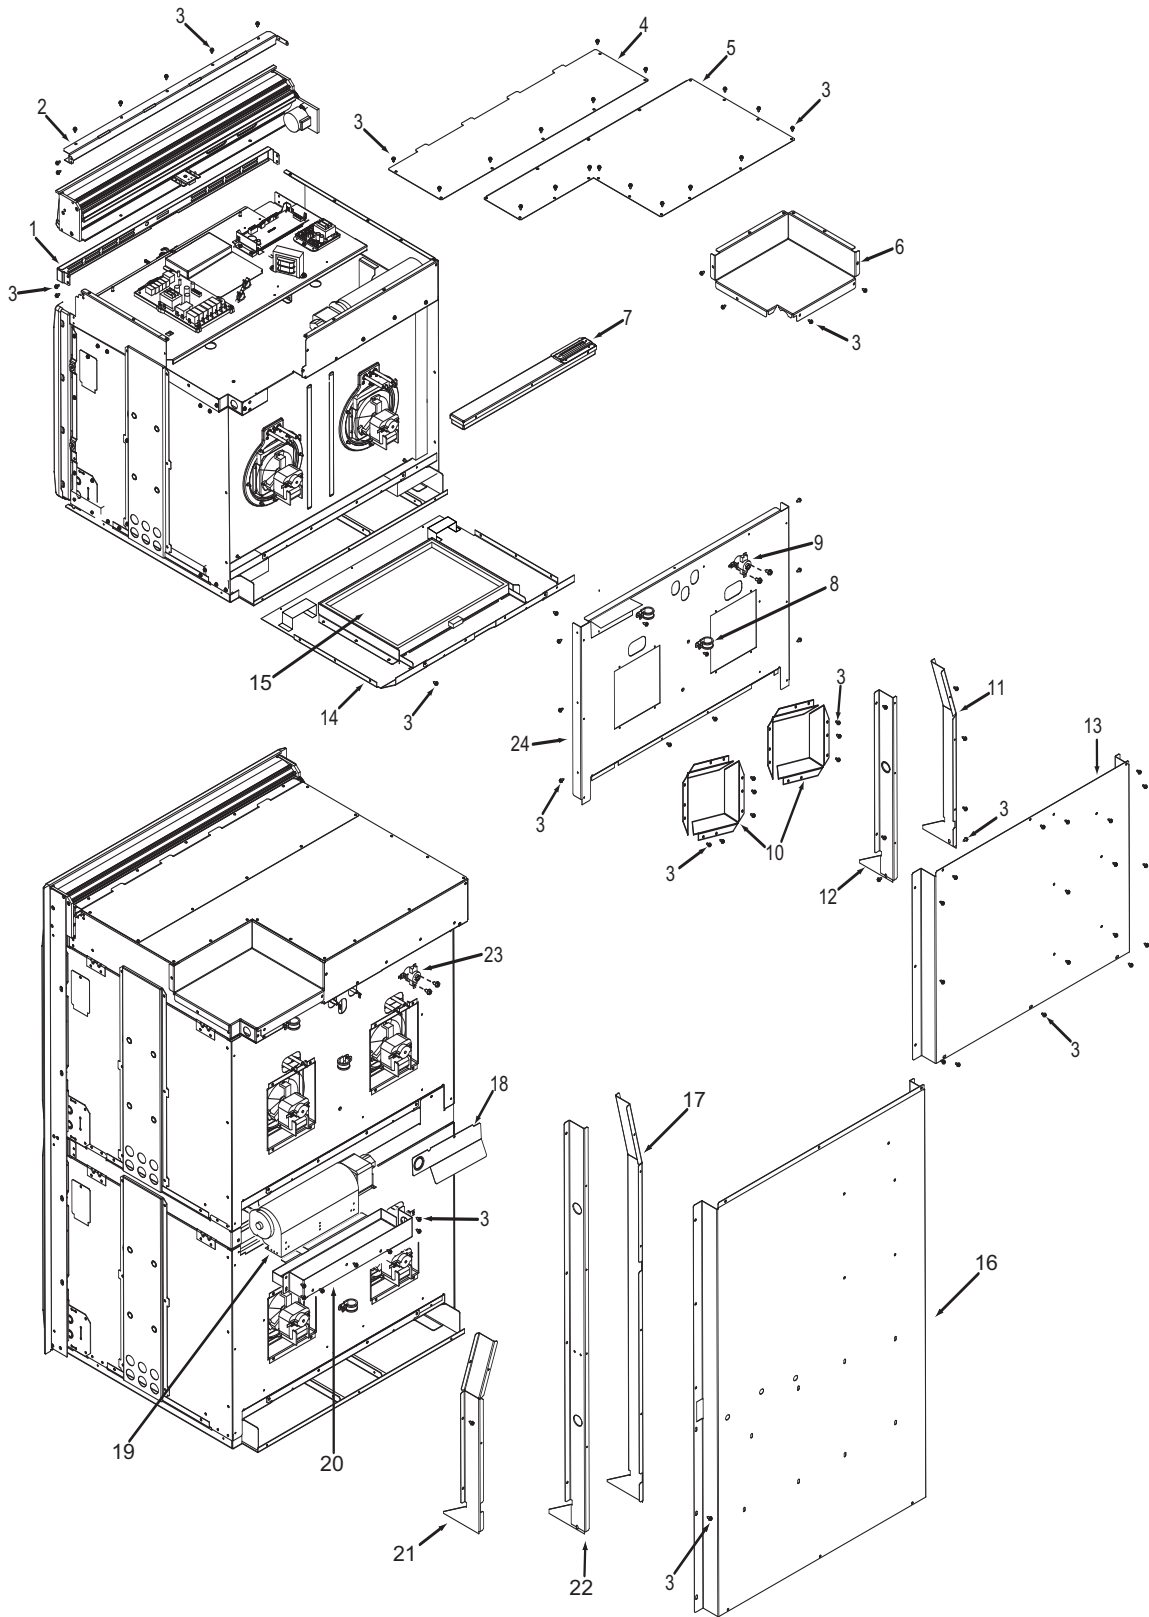

**Not Shown**

803503	Plate, Vent Middle
806761	Wire Harness, Double Main
806762	Wire Harness, Single Main

**36" Back View Parts List  
Single Oven**

<u>Ref #</u>	<u>Part #</u>	<u>Description</u>
1	801536	Face Plate, Venting, Upper, 36"
2	801582	Stiffener, Top Module, 36"
3	801542	Screw, 8-18x3/8"
4	801478	Panel, Top Module, Front, 36"
5	801331	Cover, Large, 36"
6	801803	Cover, Small, Top Module, 36"
7	808660	Catalyst, Sub Assembly
8	808607	Strain Relief, Metal, 36"
9	804554	Switch, Thermostat, 36" Single
10	808607	Convection Fan Shrd, Wall Oven
11	803334	Channel, Exhaust, 36"
12	803327	Channel, Cooling, 36"
13	801506	Panel, Cover, Back, 36"
14	802700*	Bake, Pan Sub Assembly, 36"
15	800360*	Element, Bake, 36"

\* See Bake Pan Assembly exploded view page 14.

**Oven Back Exploded View  
Single and Double Oven**

**30" Side and Base View Parts List  
Single and Double Oven**

<u>Ref #</u>	<u>Part #</u>	<u>Description</u>
1	820125	Channel, Upper Venting
2	800890	Cover, Temperature Probe
3	801721	Enclosure, Rt Side 30"
4	801475	Bracket, Hold Down
5	800926	Hinge, Pocket
6	800364	Stiffener, U-Wrap
7	808422	Base, Assembly Single
	804541	Base, Assembly, Double
8	801720	Enclosure, Left Side, 30"