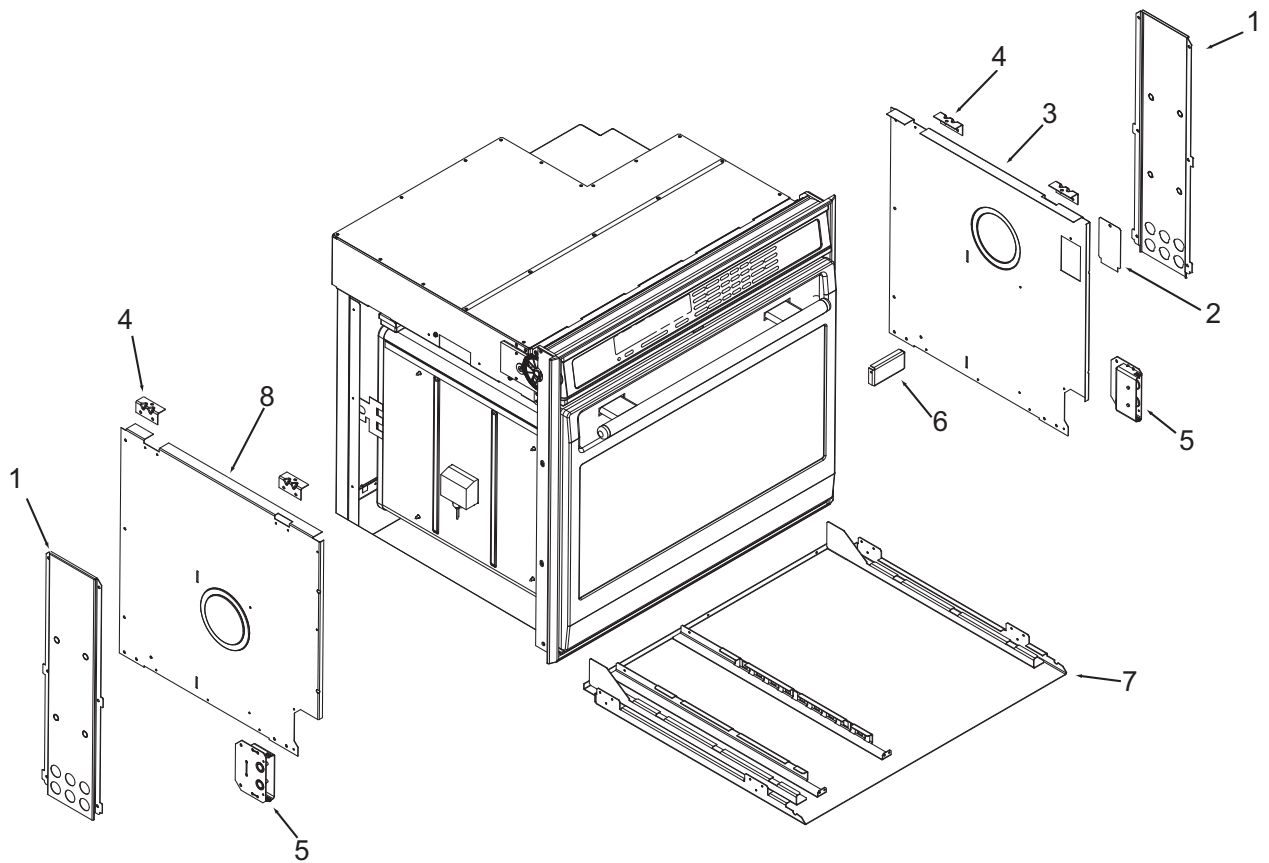

**30" Side and Base View Parts List
Single and Double Oven**

<u>Ref #</u>	<u>Part #</u>	<u>Description</u>
1	820125	Channel, Upper Venting
2	800890	Cover, Temperature Probe
3	801721	Enclosure, Rt Side 30"
4	801475	Bracket, Hold Down
5	800926	Hinge, Pocket
6	800364	Stiffener, U-Wrap
7	808422	Base, Assembly Single
	804541	Base, Assembly, Double
8	801720	Enclosure, Left Side, 30"

**36" Side and Base View Parts List
Single Oven**

<u>Ref #</u>	<u>Part #</u>	<u>Description</u>
1	801335	Channel, Upper Venting
2	800890	Cover, Temperature Probe
3	801724	Enclosure, Rt Side
4	801475	Bracket, Hold Down
5	800926	Hinge, Pocket
6	800364	Stiffener, U-Wrap
7	804553	Base, Assembly, 36"
8	801723	Enclosure, Left Side,

Oven Side and Base Exploded View
Single and Double Oven