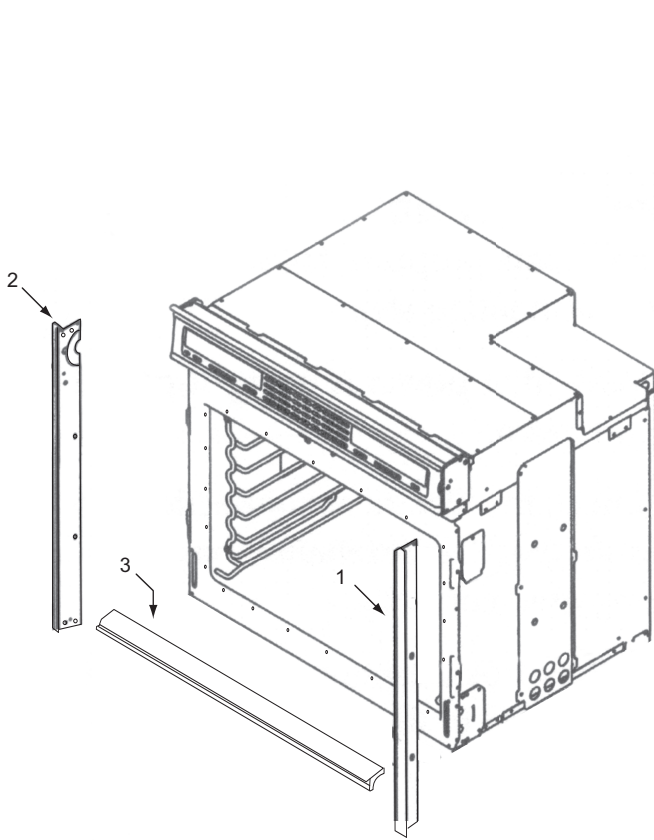

Trim Exploded View

<u>Model #</u>	<u>Ref#</u>	<u>Part #</u>	<u>Description</u>
SO30F/S	1	800706	Extrusion, Side, Right
	2	800707	Extrusion, Side, Left
	3	805115	Extrusion, Bottom
SO36U/S	1	800939	Extrusion, Side, Right
	2	800938	Extrusion, Side, Left
	3	802731	Extrusion, Bottom
SO30U/B	1	800525	Extrusion, Side, Right
	2	800524	Extrusion, Side, Left
	3	805175	Extrusion, Bottom
SO36U/B	1	802740	Extrusion, Side, Right
	2	802739	Extrusion, Side, Left
	3	802743	Extrusion, Bottom

Not Shown

808629 Washer, .25 x .625, Fiber

<u>Model #</u>	<u>Ref#</u>	<u>Part #</u>	<u>Description</u>	
DO30F/S	1	800389	Extrusion, Side, Right	
	2	800390	Extrusion, Side, Left	
	3	803720	Extrusion, Middle	
	4	805115	Extrusion, Bottom	
DO30U/S	1	800389	Extrusion, Side, Right	
	2	800390	Extrusion, Side, Left	
	2	803966	Extrusion, Side, Left	
	4	805115	Extrusion, Bottom	
SO30U/P	1	800518	Extrusion, Side, Right	
	2	800519	Extrusion, Side, Left	
	4	805174	Extrusion, Bottom	
	SO36U/P	1	802742	Extrusion, Side, Right
2		802741	Extrusion, Side, Left	
4		802744	Extrusion, Bottom	
DO30U/P		1	805186	Extrusion, Side, Right
	2	805185	Extrusion, Side, Left	
	3	805184	Extrusion, Middle	
	4	805174	Extrusion, Bottom	
DO30U/B	1	805183	Extrusion, Side, Right	
	2	805182	Extrusion, Side, Left	
	3	805181	Extrusion, Middle	
	3	805175	Extrusion, Bottom