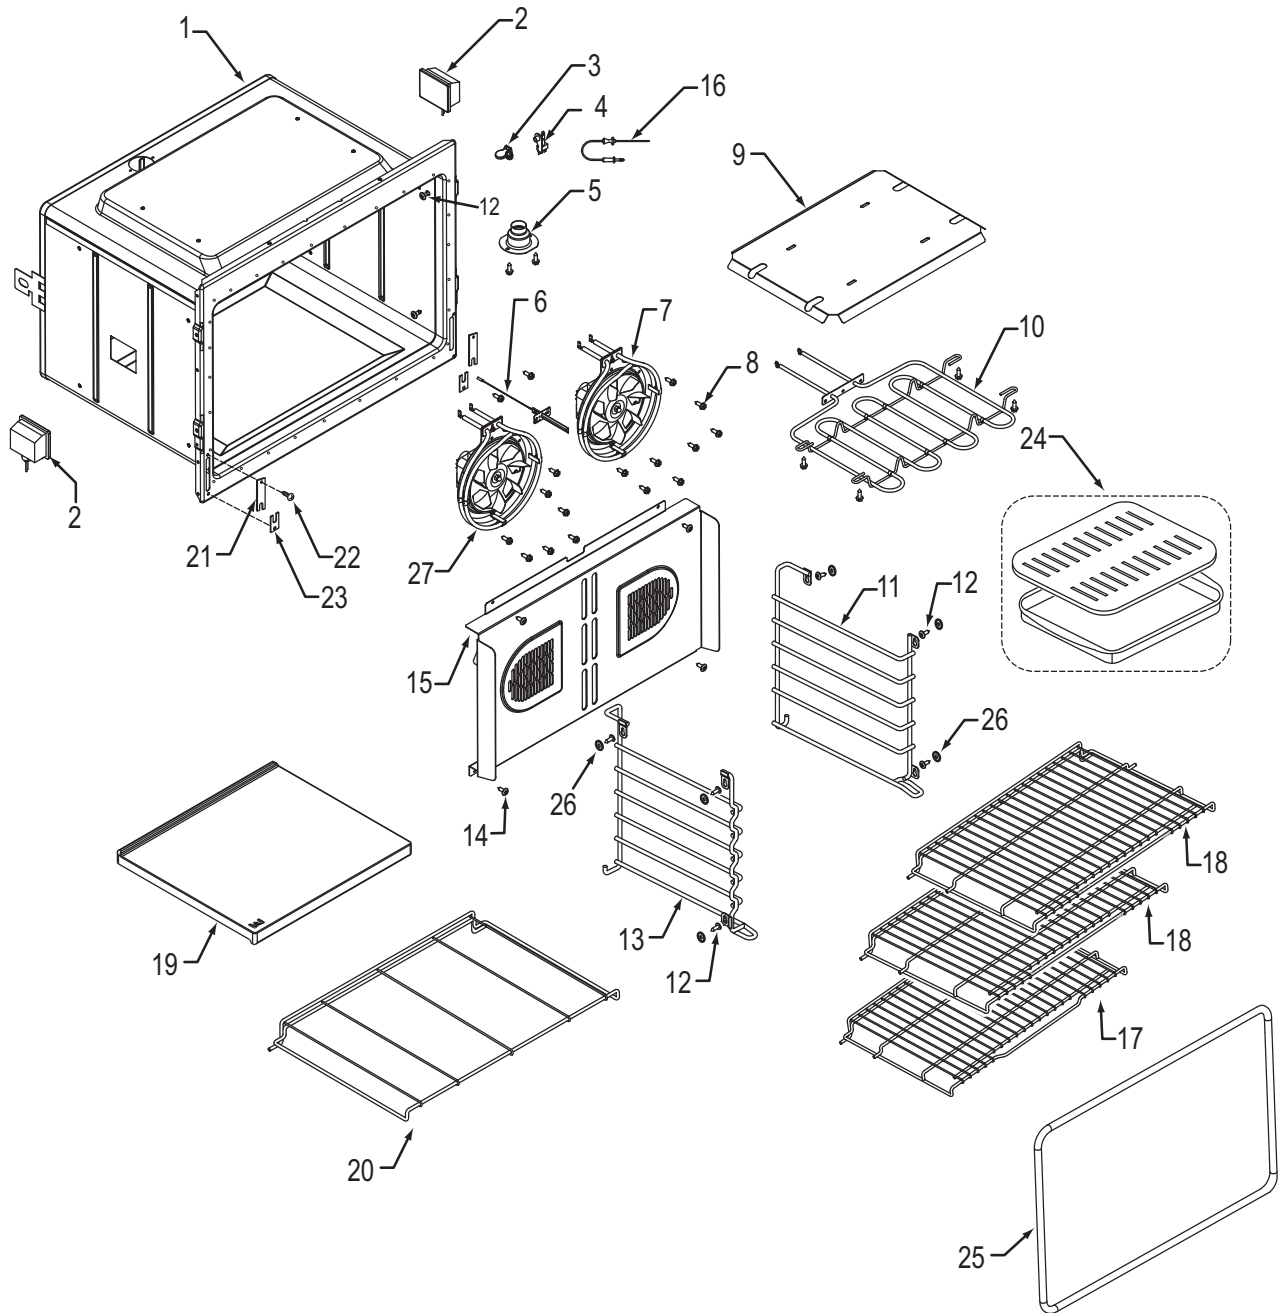

**30" Oven Cavity Parts List
Single and Double Oven**

<u>Ref #</u>	<u>Part #</u>	<u>Description</u>
1	N/A	Cavity, Oven (Contact Factory)
2	812453	Light, Oven
3	808638	Cover, Probe Switch
4	808639	Switch, Probe
5	808640	Catalyst, Smoke
6	808641	Sensor, Temperature
7	809820	Fan, Convection Assy., Cw
8	801544	Screw, 8-32x1/2"
9	808642	Pan, Broil Element
10	808643	Element, Broil, 30"
11	808648	Guide, Rack, Right
12	811453	Screw, Shoulder, 8-18
13	808647	Guide, Rack, Left
14	802704	Screw, 8-32x1/2 Lo Profile
15	808650	Convection Baffle Assembly, 30"
16	808652	Probe, Temperature
17	808653	Rack, Oven 30"
18	808654	Rack, Oven Flat 30"
19	808656	Stone, Pizza
20	808657	Rack, Pizza Stone, 30"
21	803373	Clip, Retainer Hinge
22	802929	Screw 6-20X5/8 PH TRS HD T-AB, Black
23	803323	Cover, Plate
24	804712	Accessory Pkg Broiler Pan Set
25	808659	Gasket, Cavity, 30"
26	808649	Mica Washer w/o Adhesive
27	809818	Fan, Convection Assy., Ccw

**36" Oven Cavity Parts List
Single Oven**

<u>Ref #</u>	<u>Part #</u>	<u>Description</u>
1	N/A	Cavity, Oven (Contact Factory)
2	812453	Light, Oven
3	808638	Cover, Probe Switch
4	808639	Switch, Probe
5	808640	Catalyst, Smoke
6	808641	Sensor, Temperature
7	809820	Fan, Convection Assy., Cw
8	801544	Screw, 8-32x1/2"
9	808642	Deflector, Pan Broil
10	808643	Element, Broil, 36"
11	806518	Guide, Rack, Right
12	806523	Screw, Shoulder, 8-18
13	806517	Guide, Rack, Left
14	802704	Screw, 8-32x1/2 Lo Profile
15	802900	Convection Baffle Assembly, 36"
16	808652	Probe, Temperature
17	802989	Rack, Oven 36"
18	803063	Rack, Oven Flat 36"
19	808656	Stone, Pizza
20	800736	Rack, Pizza Stone, 36"
21	803373	Clip, Retainer Hinge
22	802929	Screw 6-20X5/8 PH TRS HD T-AB, Black
23	803323	Cover, Plate
24	804712	Accessory Pkg Broiler Pan Set
25	806928	Gasket, Cavity, 36"
26	808649	Mica Washer w/o Adhesive
27	809818	Fan, Convection Assy., Ccw

Not Shown

812452	Light Bulb
808655	Pizza Peel
808651	Hard Fiber Flat Washer

**Oven Cavity Exploded View
Single and Double Oven**