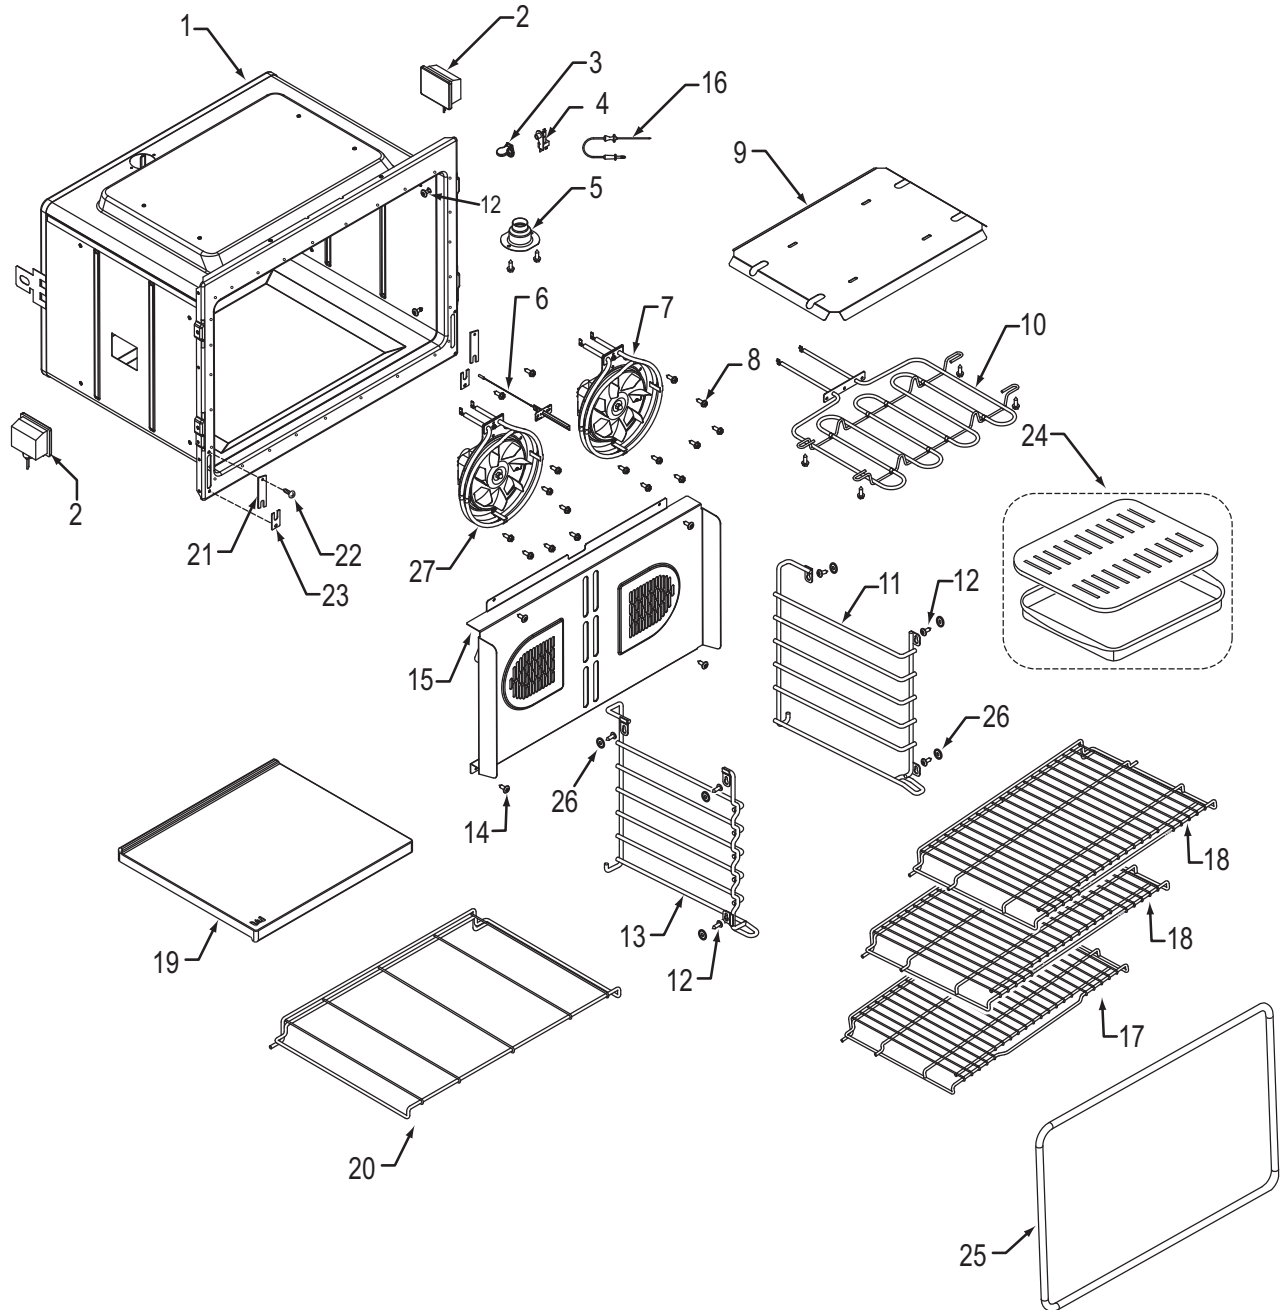

**30" Oven Cavity Parts List
Single and Double Oven**

<u>Ref #</u>	<u>Part #</u>	<u>Description</u>
1	N/A	Cavity, Oven (Contact Factory)
2	812453	Light, Oven
3	808638	Cover, Probe Switch
4	808639	Switch, Probe
5	808640	Catalyst, Smoke
6	808641	Sensor, Temperature
7	809820	Fan, Convection Assy., Cw
8	801544	Screw, 8-32x1/2"
9	808642	Pan, Broil Element
10	808643	Element, Broil, 30"
11	808648	Guide, Rack, Right
12	811453	Screw, Shoulder, 8-18
13	808647	Guide, Rack, Left
14	802704	Screw, 8-32x1/2 Lo Profile
15	808650	Convection Baffle Assembly, 30"
16	808652	Probe, Temperature
17	808653	Rack, Oven 30"
18	808654	Rack, Oven Flat 30"
19	808656	Stone, Pizza
20	808657	Rack, Pizza Stone, 30"
21	803373	Clip, Retainer Hinge
22	802929	Screw 6-20X5/8 PH TRS HD T-AB, Black
23	803323	Cover, Plate
24	804712	Accessory Pkg Broiler Pan Set
25	808659	Gasket, Cavity, 30"
26	808649	Mica Washer w/o Adhesive
27	809818	Fan, Convection Assy., Ccw

**36" Oven Cavity Parts List
Single Oven**

<u>Ref #</u>	<u>Part #</u>	<u>Description</u>
1	N/A	Cavity, Oven (Contact Factory)
2	812453	Light, Oven
3	808638	Cover, Probe Switch
4	808639	Switch, Probe
5	808640	Catalyst, Smoke
6	808641	Sensor, Temperature
7	809820	Fan, Convection Assy., Cw
8	801544	Screw, 8-32x1/2"
9	808642	Deflector, Pan Broil
10	808643	Element, Broil, 36"
11	806518	Guide, Rack, Right
12	806523	Screw, Shoulder, 8-18
13	806517	Guide, Rack, Left
14	802704	Screw, 8-32x1/2 Lo Profile
15	802900	Convection Baffle Assembly, 36"
16	808652	Probe, Temperature
17	802989	Rack, Oven 36"
18	803063	Rack, Oven Flat 36"
19	808656	Stone, Pizza
20	800736	Rack, Pizza Stone, 36"
21	803373	Clip, Retainer Hinge
22	802929	Screw 6-20X5/8 PH TRS HD T-AB, Black
23	803323	Cover, Plate
24	804712	Accessory Pkg Broiler Pan Set
25	806928	Gasket, Cavity, 36"
26	808649	Mica Washer w/o Adhesive
27	809818	Fan, Convection Assy., Ccw

Not Shown

812452	Light Bulb
808655	Pizza Peel
808651	Hard Fiber Flat Washer

**Oven Cavity Exploded View
Single and Double Oven**