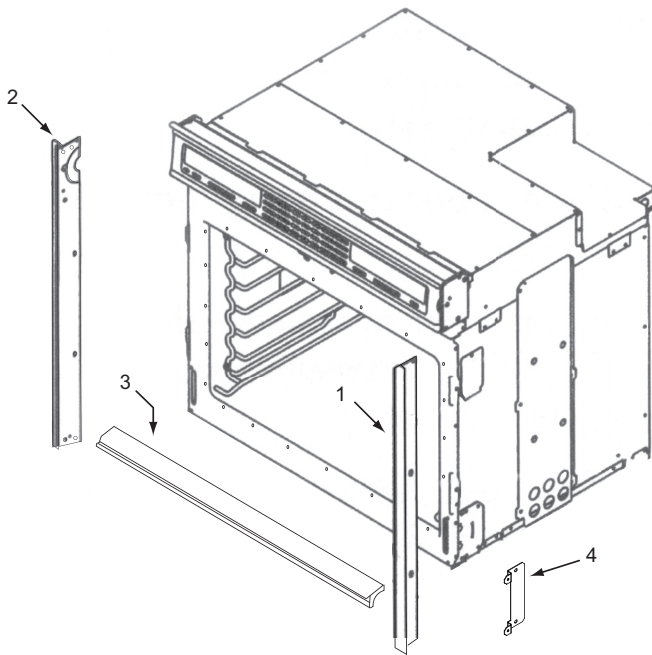

**36" Side and Base View Parts List
Single Oven**

| <u>Ref #</u> | <u>Part #</u> | <u>Description</u> |
|--------------|---------------|--------------------------|
| 1 | 801335 | Channel, Upper Venting |
| 2 | 800890 | Cover, Temperature Probe |
| 3 | 801724 | Enclosure, Rt Side |
| 4 | 801475 | Bracket, Hold Down |
| 5 | 800926 | Hinge, Pocket |
| 6 | 800364 | Stiffener, U-Wrap |
| 7 | 804553 | Base, Assembly, 36" |
| 8 | 801723 | Enclosure, Left Side, |

**Oven Side and Base Exploded View
Single and Double Oven**

**Bake Pan Assembly Exploded View
Single and Double Oven**

**Bake Pan Parts List
Single and Double Oven**

| <u>Ref #</u> | <u>Part #</u> | <u>Description</u> |
|--------------|---------------|---------------------------|
| 1 | 808625 | Insulation, Bake Pan Back |
| 2 | 808605 | Element, Bake - Mgo 3500 |
| 3 | 808626 | Assy, Inner Bake Pan |
| 4 | 808627 | Insulation, Thk-Bake Pan |
| 5 | 808628 | Pan, Bake Element |

Trim Exploded View

| Model # | Ref# | Part # | Description |
|----------------|-------------|---------------|------------------------|
| SO30F/S | 1 | 800706 | Extrusion, Side, Right |
| | 2 | 800707 | Extrusion, Side, Left |
| | 3 | 805115 | Extrusion, Bottom |
| SO36U/S | 1 | 813876 | Extrusion, Side, Right |
| | 2 | 813875 | Extrusion, Side, Left |
| | 3 | 802731 | Extrusion, Bottom |
| SO30U/B | 1 | 800525 | Extrusion, Side, Right |
| | 2 | 800524 | Extrusion, Side, Left |
| | 3 | 805175 | Extrusion, Bottom |
| SO36U/B | 1 | 813878 | Extrusion, Side, Right |
| | 2 | 813877 | Extrusion, Side, Left |
| | 3 | 802743 | Extrusion, Bottom |
| SO36 | 4 | 811218 | Bracket, Trim Support |