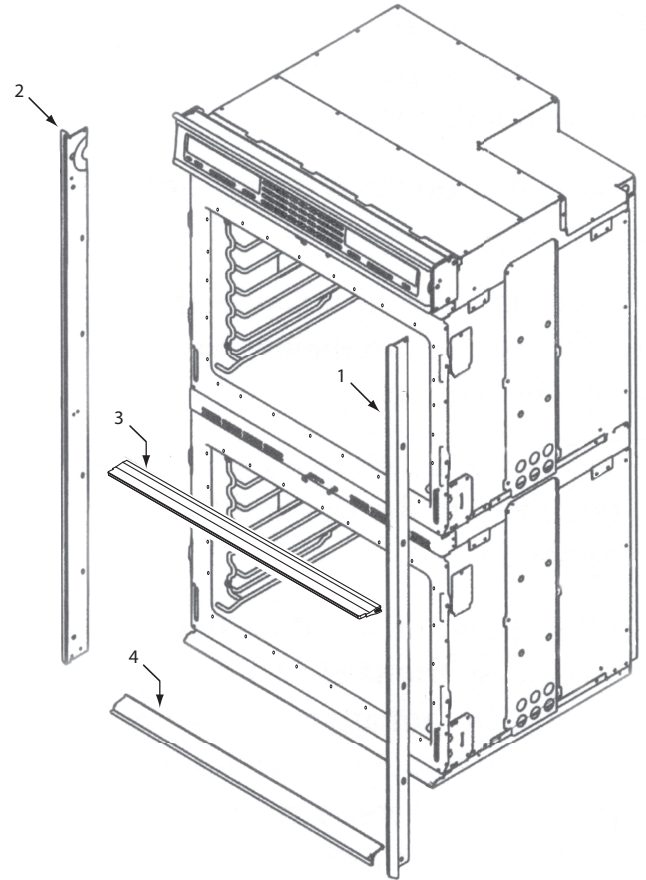

**36" Side and Base View Parts List
Single Oven**

| <u>Ref #</u> | <u>Part #</u> | <u>Description</u> |
|--------------|---------------|--------------------------|
| 1 | 801335 | Channel, Upper Venting |
| 2 | 800890 | Cover, Temperature Probe |
| 3 | 801724 | Enclosure, Rt Side |
| 4 | 801475 | Bracket, Hold Down |
| 5 | 800926 | Hinge, Pocket |
| 6 | 800364 | Stiffener, U-Wrap |
| 7 | 804553 | Base, Assembly, 36" |
| 8 | 801723 | Enclosure, Left Side, |

**Oven Side and Base Exploded View
Single and Double Oven**

**Bake Pan Assembly Exploded View
Single and Double Oven**

**Bake Pan Parts List
Single and Double Oven**

| <u>Ref #</u> | <u>Part #</u> | <u>Description</u> |
|--------------|---------------|---------------------------|
| 1 | 808625 | Insulation, Bake Pan Back |
| 2 | 808605 | Element, Bake - Mgo 3500 |
| 3 | 808626 | Assy, Inner Bake Pan |
| 4 | 808627 | Insulation, Thk-Bake Pan |
| 5 | 808628 | Pan, Bake Element |

Trim Exploded View

| Model # | Ref# | Part # | Description |
|----------------|-------------|---------------|------------------------|
| SO30F/S | 1 | 800706 | Extrusion, Side, Right |
| | 2 | 800707 | Extrusion, Side, Left |
| | 3 | 805115 | Extrusion, Bottom |
| SO36U/S | 1 | 813876 | Extrusion, Side, Right |
| | 2 | 813875 | Extrusion, Side, Left |
| | 3 | 802731 | Extrusion, Bottom |
| SO30U/B | 1 | 800525 | Extrusion, Side, Right |
| | 2 | 800524 | Extrusion, Side, Left |
| | 3 | 805175 | Extrusion, Bottom |
| SO36U/B | 1 | 813878 | Extrusion, Side, Right |
| | 2 | 813877 | Extrusion, Side, Left |
| | 3 | 802743 | Extrusion, Bottom |
| SO36 | 4 | 811218 | Bracket, Trim Support |