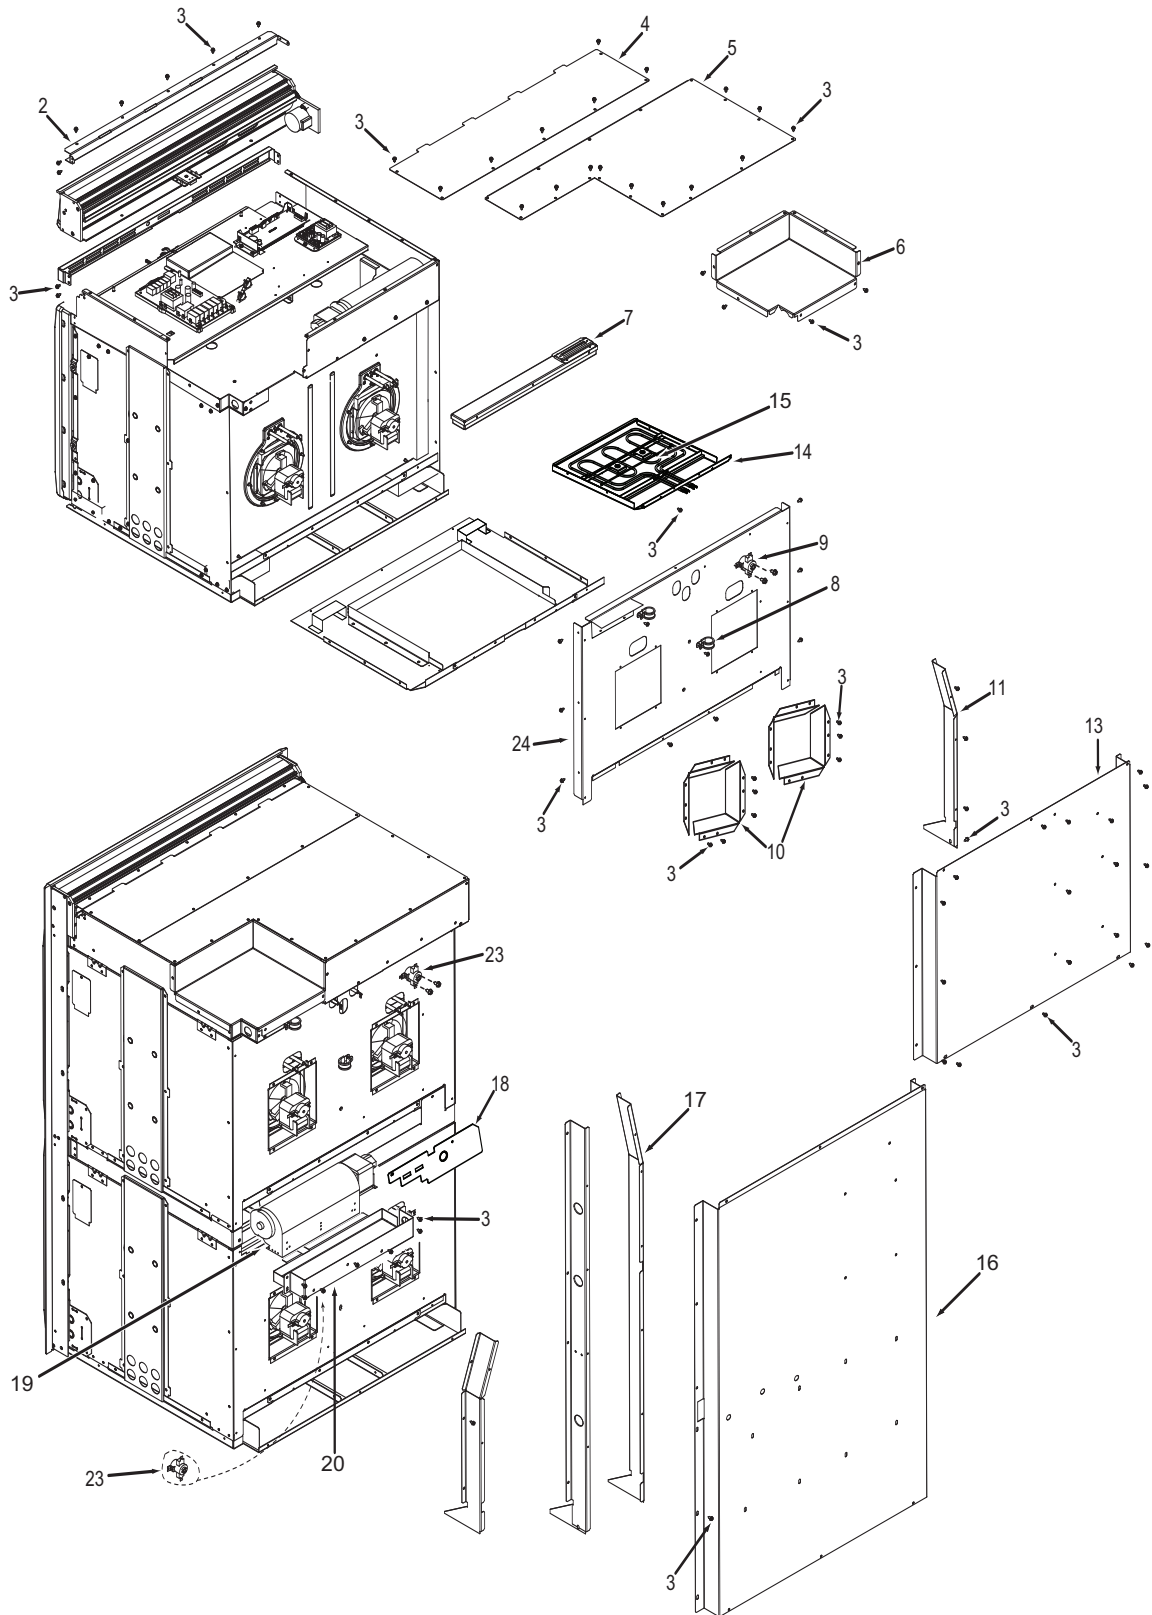

**30" Back View Parts List
Single and Double Oven**

<u>Ref #</u>	<u>Part #</u>	<u>Description</u>
1	N/A	
2	800382	Stiffener, Top Module
3	801542	Screw, 8-18x3/8"
4	808602	Panel, Upper, Front
5	808603	Cover, Rear, Top Module
6	808604	Cover, Small, Top Module
7	808660	Catalyst, Sub Assembly
8	808607	Strain Relief, Metal
9	811669	Switch, Thermostat
10	808607	Convection Fan Shrd, Wall Oven
11	808609	Channel, Divider, Side Exhaust
12	803074	Channel, Divider, Air, Single
13	808610	Panel, Back, Single Oven
14	808626	Bake, Pan Assembly
15	808605	Element, Bake
16	808617	Panel, Back, Double Oven
17	808614	Channel, Divider Side, Exhaust, Lrg
18	812438	Cover, Back Panel, Small
19	801143	Fan, Cooling, Lower
20	808612	Cover, Fan, Cooling
21	N/A	
23	811669	Switch, Thermostat
24	807974	Panel, Back, Top Insulation

**36" Back View Parts List
Single Oven**

<u>Ref #</u>	<u>Part #</u>	<u>Description</u>
1	801536	Face Plate, Venting, Upper, 36"
2	801582	Stiffener, Top Module, 36"
3	801542	Screw, 8-18x3/8"
4	801478	Panel, Top Module, Front, 36"
5	801331	Cover, Large, 36"
6	801803	Cover, Small, Top Module, 36"
7	808660	Catalyst, Sub Assembly
8	808607	Strain Relief, Metal, 36"
9	804554	Switch, Thermostat, 36" Single
10	808607	Convection Fan Shrd, Wall Oven
11	803334	Channel, Exhaust, 36"
12	803327	Channel, Cooling, 36"
13	801506	Panel, Cover, Back, 36"
14	802700*	Bake, Pan Sub Assembly, 36"
15	800360*	Element, Bake, 36"

Not Shown

803503	Plate, Vent Middle
812458	Wire Harness, Double Main
812459	Wire Harness, Single Main

* See Bake Pan Assembly exploded view page 14.

**Oven Back Exploded View
Single and Double Oven**