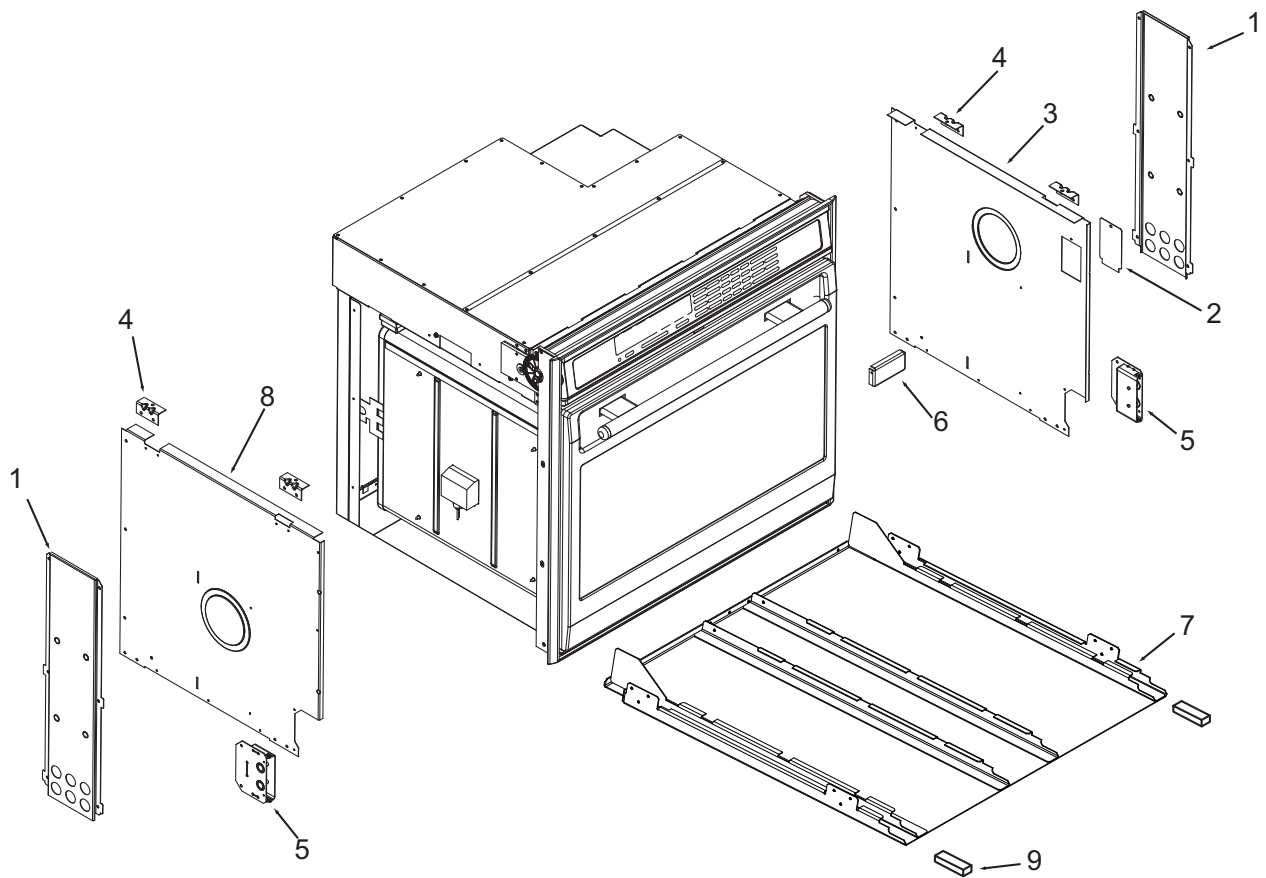

**30" Side and Base View Parts List
Single and Double Oven**

<u>Ref #</u>	<u>Part #</u>	<u>Description</u>
1	820125	Channel, Upper Venting
2	800890	Cover, Temperature Probe
3	801721	Enclosure, Rt Side 30"
4	801475	Bracket, Hold Down
5	800926	Hinge, Pocket
6	800364	Stiffener, U-Wrap
7	808421	Base, Assembly
8	801720	Enclosure, Left Side, 30"
9	N/A	Insulation, Channel Plug

**36" Side and Base View Parts List
Single Oven**

<u>Ref #</u>	<u>Part #</u>	<u>Description</u>
1	801335	Channel, Upper Venting
2	800890	Cover, Temperature Probe
3	801724	Enclosure, Rt Side
4	801475	Bracket, Hold Down
5	800926	Hinge, Pocket
6	800364	Stiffener, U-Wrap
7	804553	Base, Assembly, 36"
8	801723	Enclosure, Left Side,

**Oven Side and Base Exploded View
Single and Double Oven**