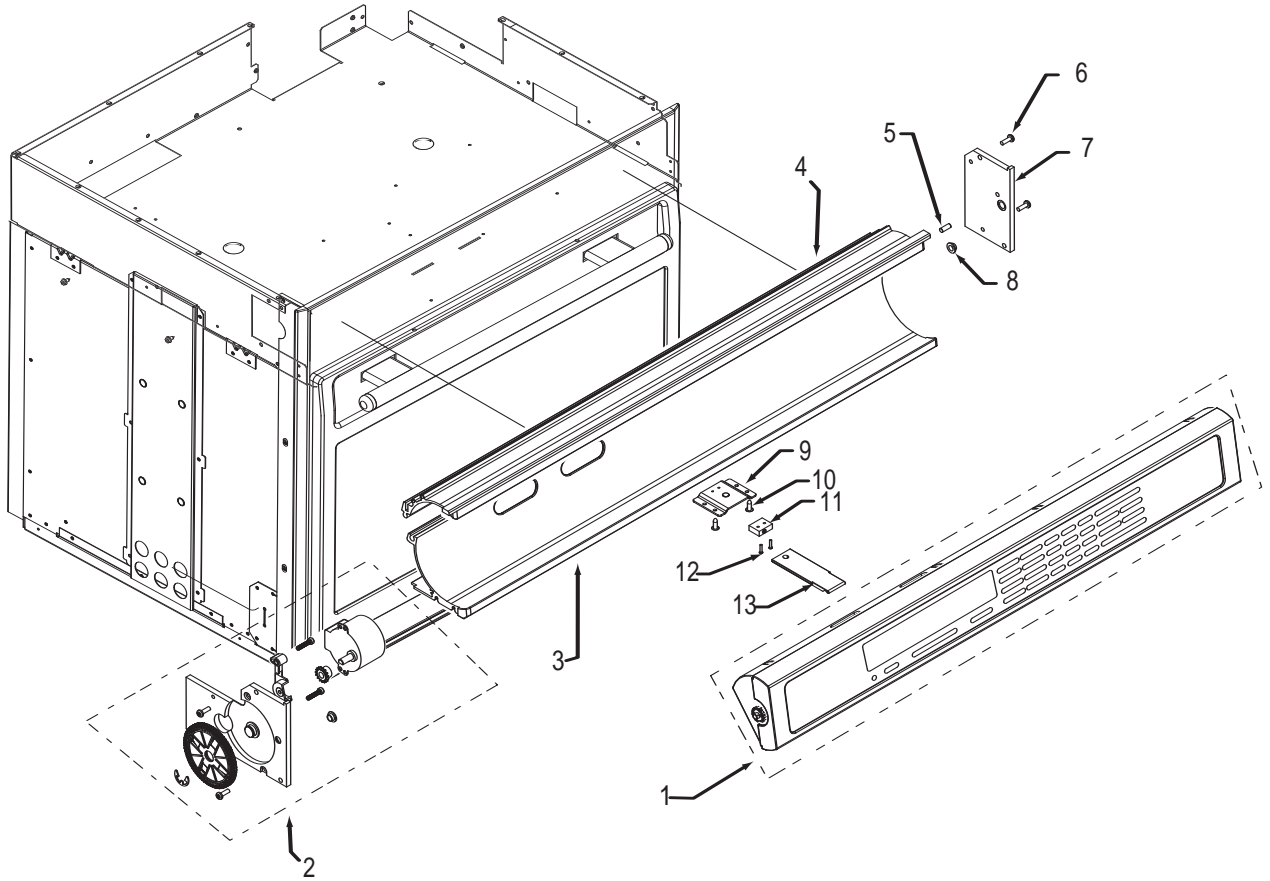

30" Oven Control Panel Parts List Single and Double Oven

<u>Ref #</u>	<u>Part #</u>	<u>Description</u>
1	805081	Control Head, 30, Sngl, Sst
	805104	Control Head, 30, Dbl, Sst
	805106	Control Head, 30, Sngl, Plt
	805107	Control Head, 30, Dbl, Plt
	805109	Control Head, 30, Sngl, Blk
	805110	Control Head, 30, Dbl, Blk
2	800948	Motor, Drive Assy., Sst (PTS #11031315 See Ref #14)
	801734	Motor, Drive Assy., Plt (PTS #11031315 See Ref #14)
	801733	Motor, Drive Assy., Blk (PTS #11031315 See Ref #14)
	801231	C-Channel Bottom, 30", Sst
3	801738	C-Channel Bottom, 30", Plt
	801740	C-Channel Bottom, 30", Blk
4	801230	C-Channel Top, 30", Sst
	801737	C-Channel Top, 30", Plt
5	801739	C-Channel Top, 30", Blk
	802964	Pin, Stop, Control Panel
6	801538	Screw, 8-32x1/2"
7	802791	Plate, Mounting, Right, Ctrl Panel
8	803484	Bearing, Flange, Control Panel
9	801920	Bracket, Switch, Control Panel
10	801549	Screw, 8-18x1/2"
11	801051	Switch, Actuation, Control Panel
12	801677	Screw, 2-56x3/8"
13	800704	Plunger, Control Display

36" Oven Control Panel Parts List Single Oven

<u>Ref #</u>	<u>Part #</u>	<u>Description</u>
1	805105	Control Head, 36, Sngl, Sst
	805108	Control Head, 36, Sngl, Plt
	805111	Control Head, 36, Sngl, Blk
2	800948	Motor, Drive Assy., Sst (PTS #11031315 See Ref #14)
	801734	Motor, Drive Assy., Plt (PTS #11031315 See Ref #14)
	801733	Motor, Drive Assy., Blk (PTS #11031315 See Ref #14)
3	801525	C-Channel Bottom, 36", Sst
	801742	C-Channel Bottom, 36", Plt
4	801744	C-Channel Bottom, 36", Blk
	801526	C-Channel Top, 36", Sst
5	801741	C-Channel Top, 36", Plt
	801743	C-Channel Top, 36", Blk
6	802964	Pin, Stop, Control Panel
7	801538	Screw, 8-32x1/2"
8	802791	Plate, Mounting, Right, Ctrl Panel
9	803484	Bearing, Flange, Control Panel
10	801920	Bracket, Switch, Control Panel
11	801549	Screw, 8-18x1/2"
12	801051	Switch, Actuation, Control Panel
13	801677	Screw, 2-56x3/8"
13	800704	Plunger, Stainless Steel

Not Shown

803319 Spring, Ribbon Cable, Short

**Oven Control Panel Exploded View
Single and Double Oven**