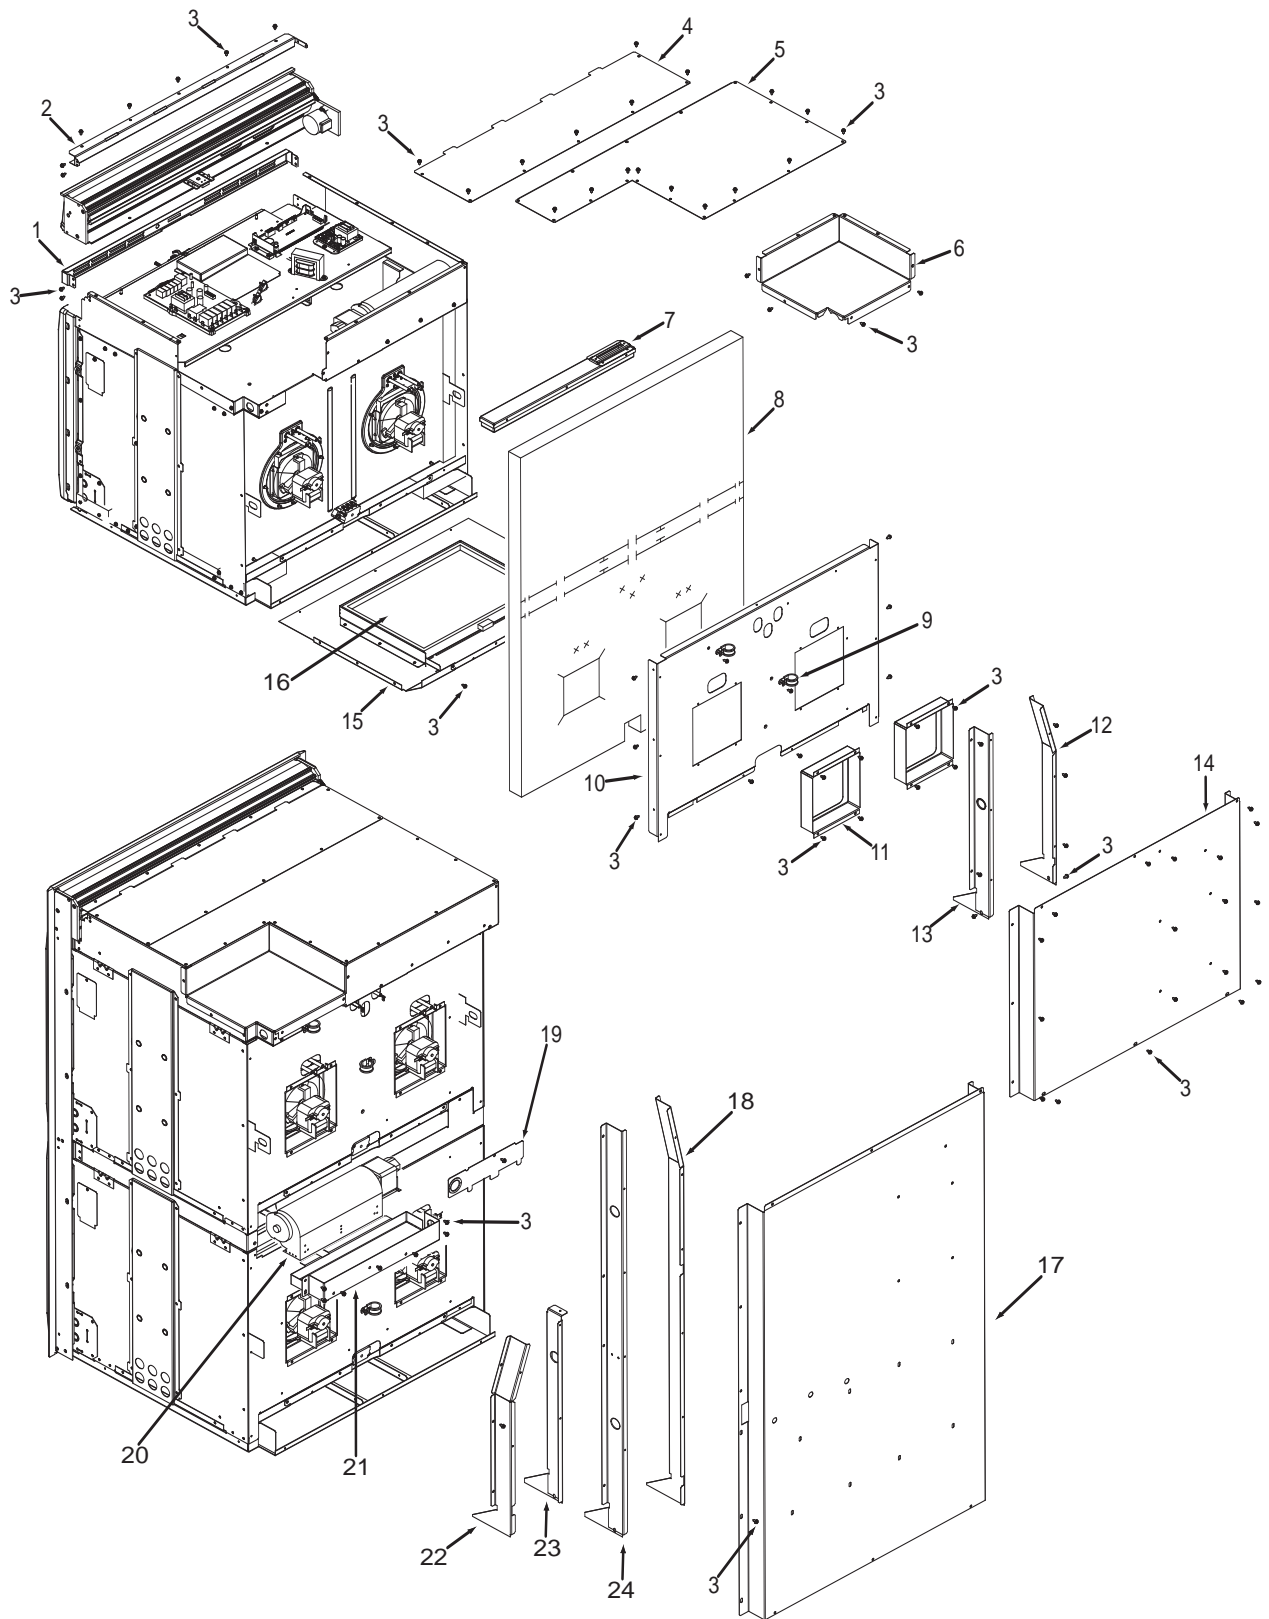

**30" Back View Parts List
Single and Double Oven**

<u>Ref #</u>	<u>Part #</u>	<u>Description</u>
1	800374	Face Plate, Venting, Upper
2	800382	Stiffener, Top Module
3	801542	Screw, 8-18x3/8"
4	800379	Panel, Upper, Front
5	820118	Cover, Rear, Top Module
6	801705	Cover, Small, Top Module
7	801700	Catalyst, Sub Assembly
8	805976	Insulation, Cavity, Top
	805977	Insulation, Cavity, Top Dbl
	805978	Insulation, Cavity, Back
9	801913	Strain Relief, Metal
10	802919	Panel, Back, Top Insulation
11	802918	Panel, Inner, Back
12	801290	Channel, Divider, Side Exhaust
13	803074	Channel, Divider, Air, Single
14	820117	Panel, Back, Single Oven
15	801702*	Bake, Pan Assembly
16	800360*	Element, Bake
17	800388	Panel, Back, Double Oven
18	801169	Channel, Divider Side, Exhaust, Lrg
19	801208	Cover, Back Panel, Small
20	801143	Fan, Cooling, Lower
21	801209	Cover, Fan, Cooling
22	801170	Channel, Divider Side Exhaust, Sml
23	801171	Channel, Divider, Cooling
24	800393	Channel, Divider, Cooling, DO

**36" Back View Parts List
Single Oven**

<u>Ref #</u>	<u>Part #</u>	<u>Description</u>
1	801536	Face Plate, Venting, Upper, 36"
2	801582	Stiffener, Top Module, 36"
3	801542	Screw, 8-18x3/8"
4	801478	Panel, Top Module, Front, 36"
5	801331	Cover, Large, 36"
6	801803	Cover, Small, Top Module, 36"
7	801700	Catalyst, Sub Assembly
8	805979	Insulation, Cavity, Top, 36"
	805980	Insulation, Cavity, Back, 36"
9	801913	Strain Relief, Metal, 36"
10	803329	Panel, Insulation, Back, 36"
11	802918	Panel, Inner, Back, 36"
12	803334	Channel, Exhaust, 36"
13	803327	Channel, Cooling, 36"
14	801506	Panel, Cover, Back, 36"
15	802700*	Bake, Pan Sub Assembly, 36"
16	800360*	Element, Bake, 36"

* See Bake Pan Assembly exploded view page 5-14.

**Oven Back Exploded View
Single and Double Oven**