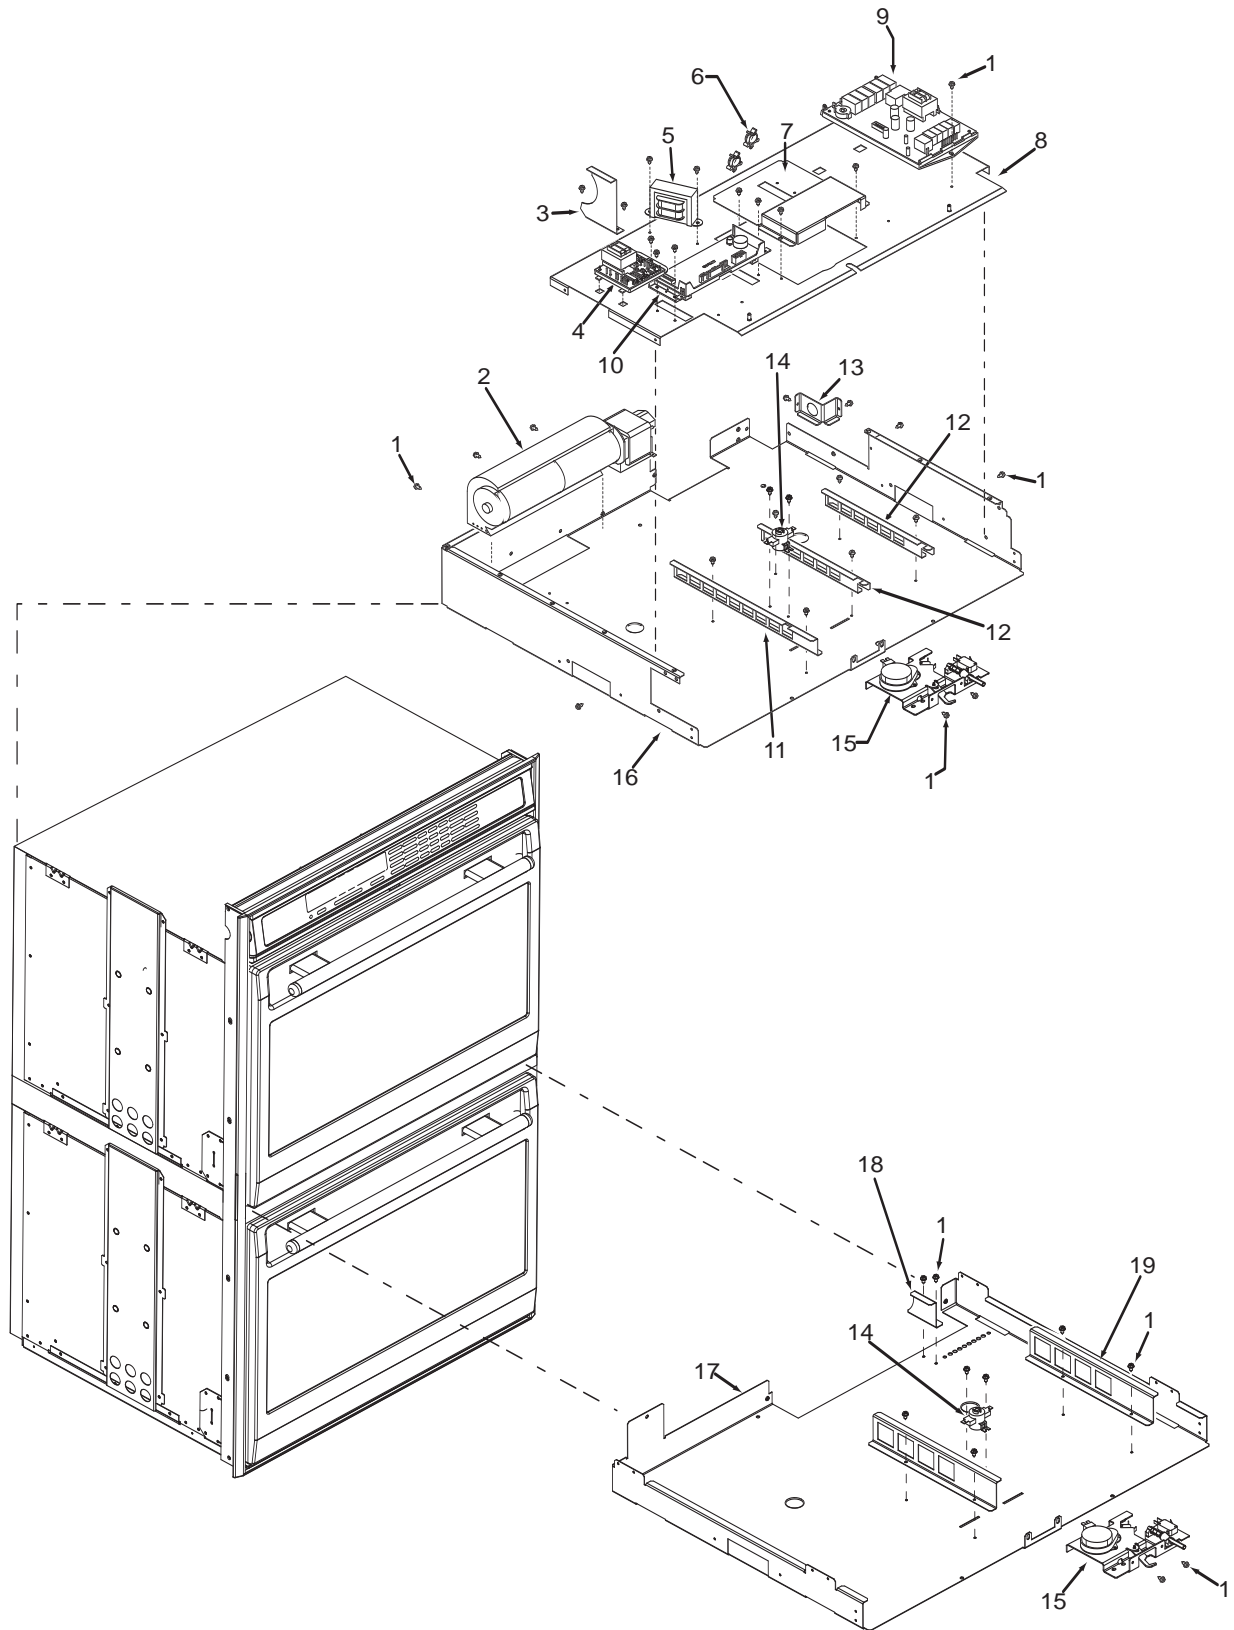

30" Oven Modules Parts List Single and Double Oven

Ref #	Part #	Description
1	801542	Screw, 8-18x3/8"
2	800381	Fan, Cooling, Upper
3	801224	Bracket, Air Diverter Top
4	801363	Control Board, Stepper Motor
5	800950	Transformer, Light
6	801912	Strain Relief, Plastic
7	800385	Cover, Latch
8	803356	Plate, Mounting Hardware
9	806822	Board, Relay, 30"/36"
10	806874	Controller, Oven, Single, 30" (See SN Breaks)
	806551	Controller, Oven, Single, 30" (See SN Breaks)
	806875	Controller, Oven, Double, 30" (See SN Breaks)
	806552	Controller, Oven, Double, 30" (See SN Breaks)
11	820130	Bracket-Z, Latch, Top Oven
12	800383	Bracket, Support, Top Module
13	800375	Bracket, Cord, Power
14	804537	Thermal Cut Out
15	800263	Latch, Motorized
16	807542	Pan, Module, 30"
17	800386	Pan, Middle, DO
18	801212	Bracket, Air Diverter, DO
19	820129	Bracket-Z, Latch, Bottom Oven, DO

36" Oven Modules Parts List Single Oven

Ref #	Part #	Description
1	801542	Screw, 8-18x3/8"
2	800381	Fan, Cooling, Upper
3	801224	Bracket, Air Diverter Top
4	801363	Control Board, Stepper Motor
5	800950	Transformer, Light
6	801912	Strain Relief, Plastic
7	800385	Cover, Latch
8	803356	Plate, Mounting Hardware
9	806822	Board, Relay, 30"/36"
10	806874	Oven controller, Single 36" (See SN Breaks)
	806560	Oven controller, Single 36" (See SN Breaks)
11	820130	Bracket-Z, Latch
12	800383	Bracket, Support, Top Module
13	800375	Bracket, Cord, Power
14	804537	Thermal Cut Out
15	800263	Latch, Motorized
16	807543	Pan, Module, 36"

Not Shown

800714	Cable, Relay to Controller, 28"
809450	Cable, Relay to Controller, 21"
801714	Power Cord Conduit, Single
801252	Power Cord Conduit, Double

**Oven Modules Exploded View
Single and Double Oven**