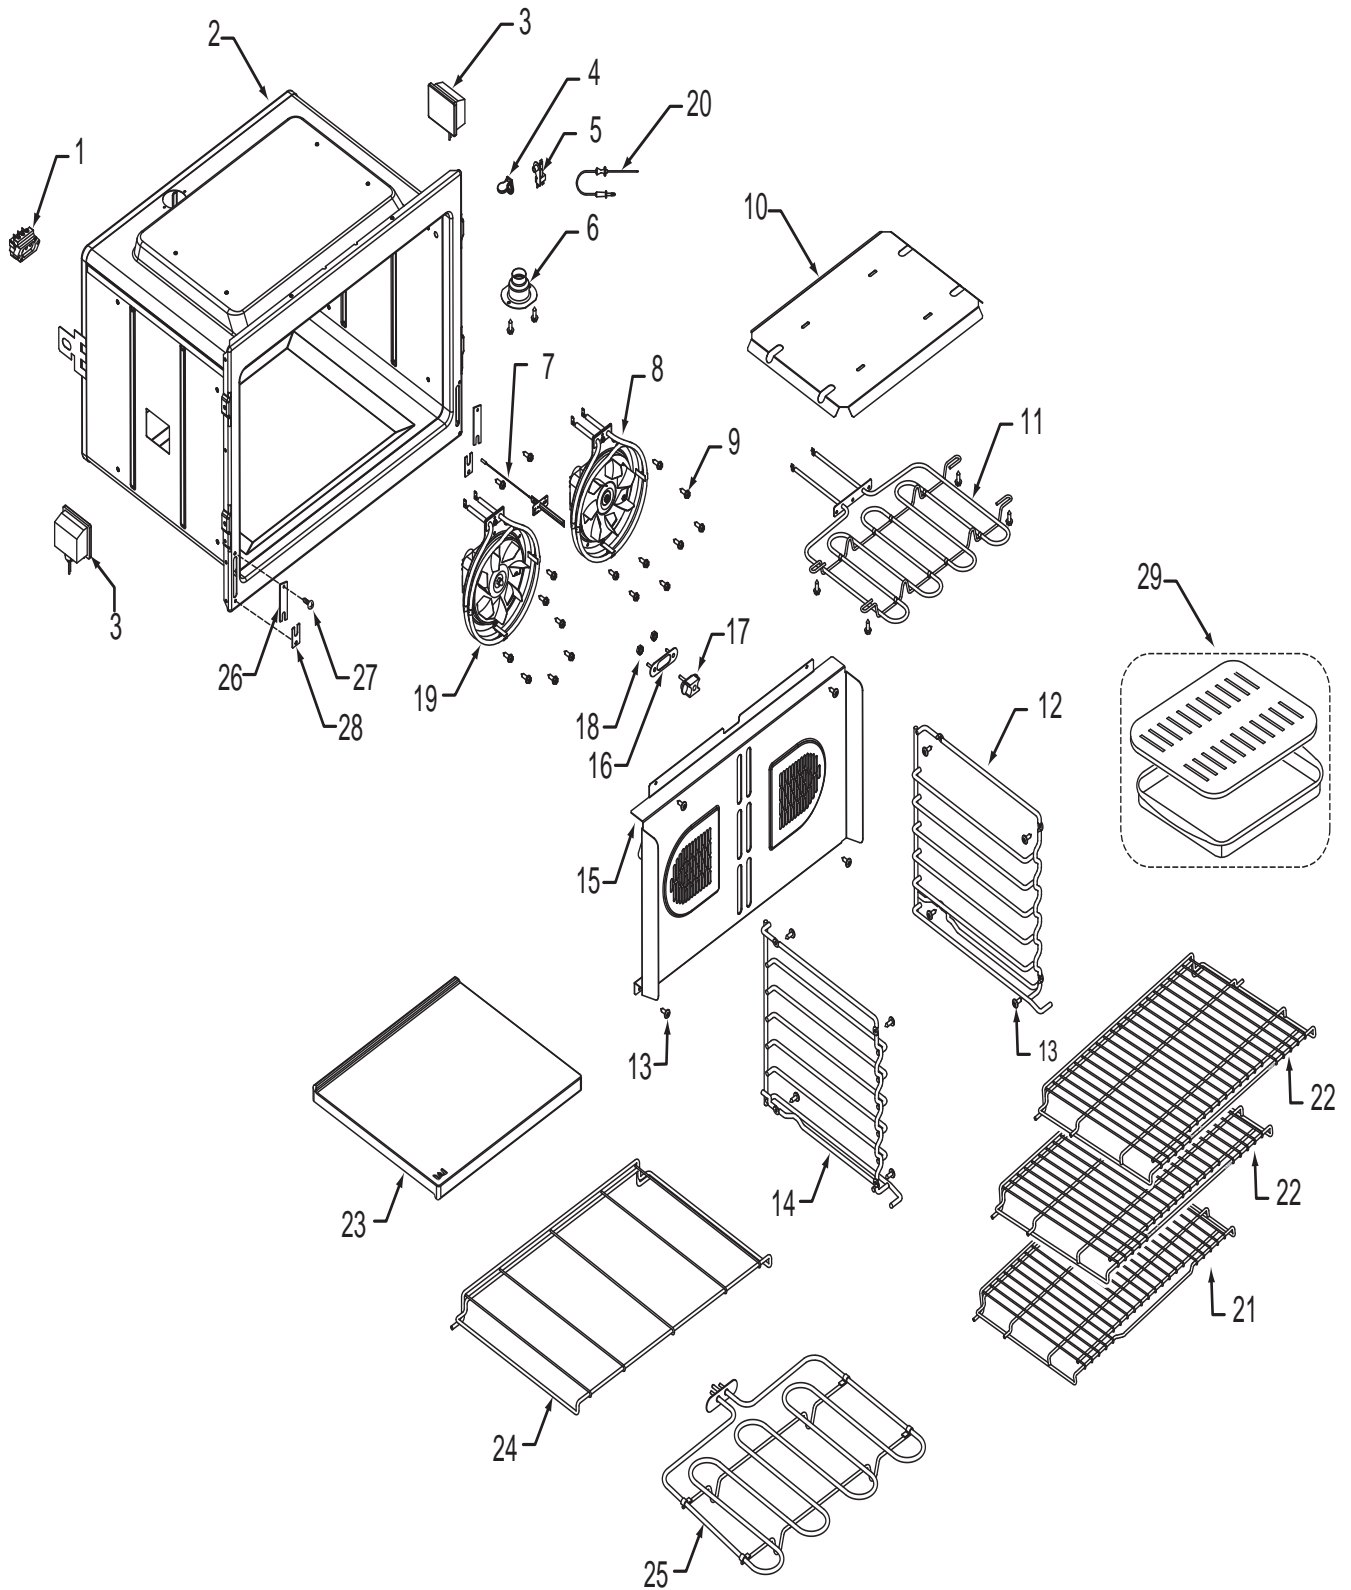

30" Oven Cavity Parts List Single and Double Oven

<u>Ref #</u>	<u>Part #</u>	<u>Description</u>
1	803140	Receptacle, Pizza Element
2	N/A	Cavity, Oven (Not Replaceable)
3	800307	Light, Oven
4	800943	Cover, Probe Switch
5	800942	Switch, Probe
6	800304	Catalyst, Smoke
7	809982	Sensor, Temperature
8	800701	Fan, Convection Assy., Cw
9	801544	Screw, 8-32x1/2"
10	801122	Pan, Broil Element
11	801120	Element, Broil, 30"
12	800368	Guide, Rack, Right
13	802704	Screw, 8-32x1/2 Lo Profile
14	801141	Guide, Rack, Left
15	802898	Convection Baffle Assembly, 30"
16	801417	Plate, Retainer
17	803141	Receptacle, Plug, Ceramic
18	801049	Nut, 8-32 Keps
19	809818	Fan, Convection Assy., Ccw
20	800529	Probe, Temperature
21	802988	Rack, Oven 30"
22	803062	Rack, Oven Flat 30"
23	803859	Stone, Pizza
24	800735	Rack, Pizza Stone, 30"
25	800717	Element, Pizza 3500 Watt 230V
26	803373	Clip, Retainer Hinge
27	802929	Screw 6-20X5/8 PH TRS HD T-AB, Black
28	803323	Cover, Plate
29	804712	Accessory Pkg Broiler Pan Set

36" Oven Cavity Parts List Single Oven

<u>Ref #</u>	<u>Part #</u>	<u>Description</u>
1	803140	Receptacle, Pizza Element
2	N/A	Cavity, Oven (Not Replaceable)
3	800307	Light, Oven
4	800493	Cover, Probe Switch
5	800942	Switch, Probe
6	800304	Catalyst, Smoke
7	809982	Sensor, Temperature
8	800701	Fan, Convection Assy., Cw
9	801544	Screw, 8-32x1/2"
10	801616	Deflector, Pan Broil
11	801615	Element, Broil, 36"
12	800734	Guide, Rack, Right
13	802704	Screw, 8-32x1/2 Lo Profile
14	801142	Guide, Rack, Left
15	802900	Convection Baffle Assembly, 36"
16	801417	Plate, Retainer
17	803141	Receptacle, Plug, Ceramic
18	801049	Nut, 8-32 Keps
19	809818	Fan, Convection Assy., Ccw
20	800529	Probe, Temperature
21	802989	Rack, Oven 36"
22	803063	Rack, Oven Flat 36"
23	803859	Stone, Pizza
24	800736	Rack, Pizza Stone, 36"
25	800717	Element, Pizza 3500 Watt 230V
26	803373	Clip, Retainer Hinge
27	802929	Screw 6-20X5/8 PH TRS HD T-AB, Black
28	803323	Cover, Plate
29	804712	Accessory Pkg Broiler Pan Set

Not Shown

803816	Light Bulb
801949	Pizza Peel

**Oven Cavity Exploded View
Single and Double Oven**