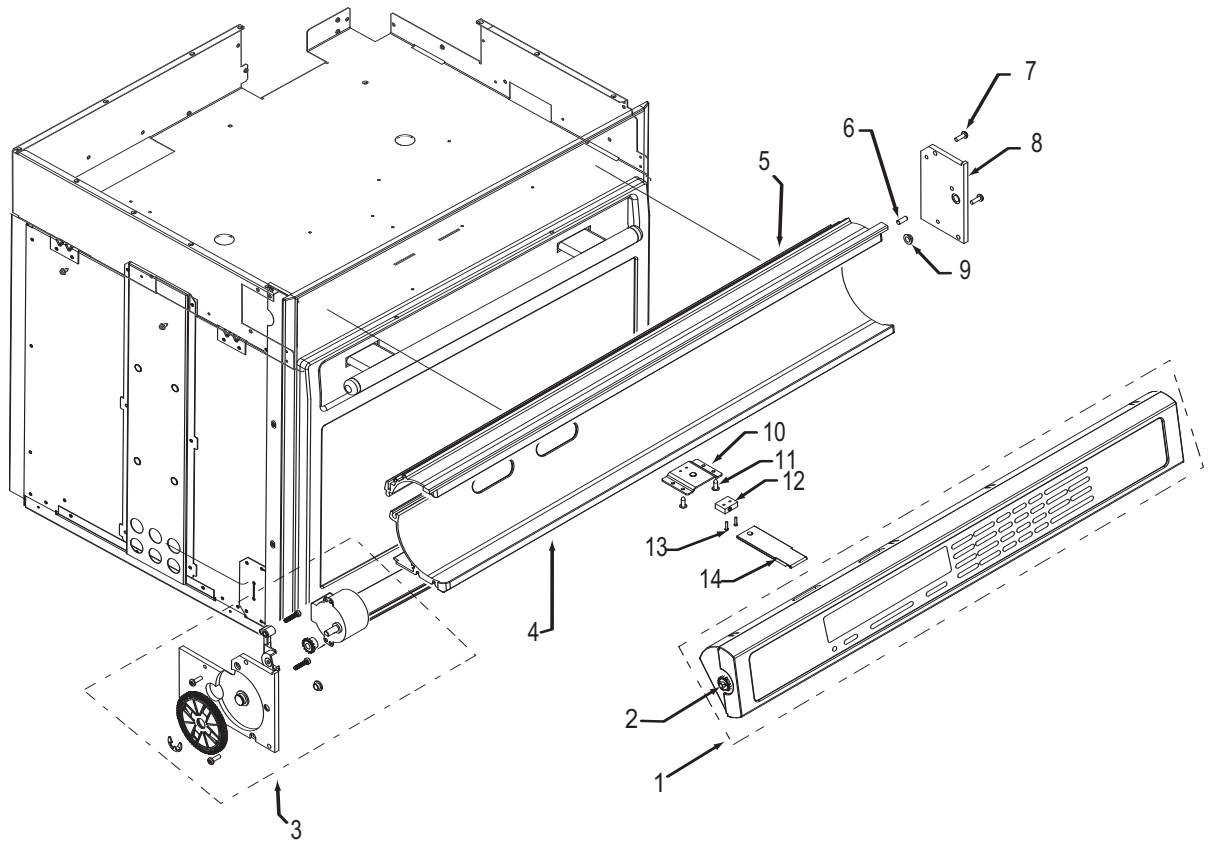

**30" Oven Control Panel Parts List
Single and Double Oven**

<u>Ref #</u>	<u>Part #</u>	<u>Description</u>
1	805081	Control Head, 30, Sngl, Sst
	805104	Control Head, 30, Dbl, Sst
	805106	Control Head, 30, Sngl, Plt
	805107	Control Head, 30, Dbl, Plt
	805109	Control Head, 30, Sngl, Blk
	805110	Control Head, 30, Dbl, Blk
2	805178	Wall Oven Display Pinion Rpl. Pkg.
3	809725	Motor, Drive Assy., Sst
	809727	Motor, Drive Assy., Plt
	809726	Motor, Drive Assy., Blk
4	801231	C-Channel Bottom, 30", Sst
	801738	C-Channel Bottom, 30", Plt
	801740	C-Channel Bottom, 30", Blk
5	801230	C-Channel Top, 30", Sst
	801737	C-Channel Top, 30", Plt
	801739	C-Channel Top, 30", Blk
6	802964	Pin, Stop, Control Panel
7	801538	Screw, 8-32x1/2"
8	802791	Mtg, Control Panel, Rt SS
	801555	Mtg, Control Panel, Rt Black
	801556	Mtg, Control Panel, Rt Plat.
9	803484	Bearing, Flange, Control Panel
10	801920	Bracket, Switch, Control Panel
11	801549	Screw, 8-18x1/2"
12	809116	Switch, Actuation, Control Panel
13	801677	Screw, 2-56x3/8"
14	800704	Plunger, Control Display

**36" Oven Control Panel Parts List
Single Oven**

<u>Ref #</u>	<u>Part #</u>	<u>Description</u>
1	805105	Control Head, 36, Sngl, Sst
	805108	Control Head, 36, Sngl, Plt
	805111	Control Head, 36, Sngl, Blk
2	805178	Wall Oven Display Pinion Rpl. Pkg.
3	809725	Motor, Drive Assy., Sst
	809727	Motor, Drive Assy., Plt
	808726	Motor, Drive Assy., Blk
4	801525	C-Channel Bottom, 36", Sst
	801742	C-Channel Bottom, 36", Plt
	801744	C-Channel Bottom, 36", Blk
5	801526	C-Channel Top, 36", Sst
	801741	C-Channel Top, 36", Plt
	801743	C-Channel Top, 36", Blk
6	802964	Pin, Stop, Control Panel
7	801538	Screw, 8-32x1/2"
8	802791	Mtg, Control Panel, Rt SS
	801555	Mtg, Control Panel, Rt Black
	801556	Mtg, Control Panel, Rt Plat.
9	803484	Bearing, Flange, Control Panel
10	801920	Bracket, Switch, Control Panel
11	801549	Screw, 8-18x1/2"
12	809116	Switch, Actuation, Control Panel
13	801677	Screw, 2-56x3/8"
14	800704	Plunger, Stainless Steel

Not Shown

- 803319 Spring, Ribbon Cable, Short
- 803357 Mount, Cable-Tie, Adhesive

**Oven Control Panel Exploded View
Single and Double Oven**