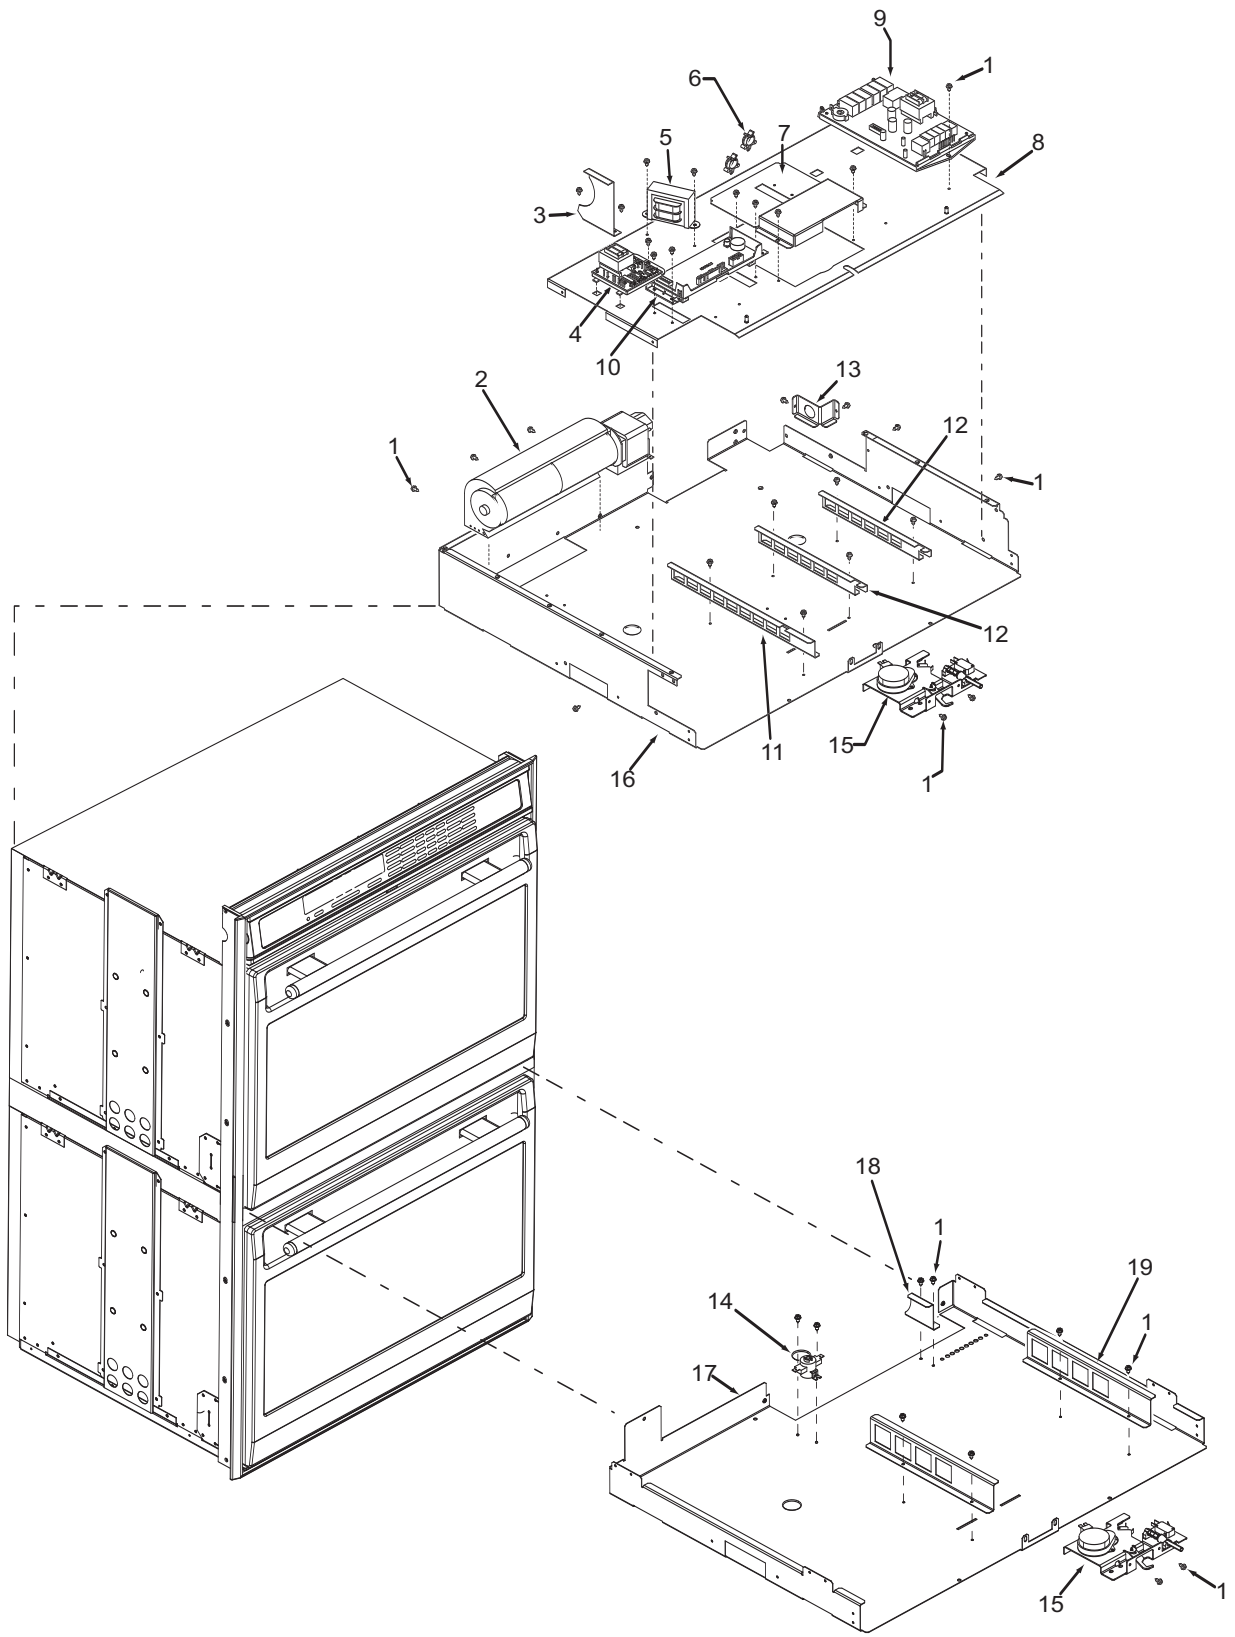

**30" Oven Modules Parts List
Single and Double Oven**

**36" Oven Modules Parts List
Single Oven**

<u>Ref #</u>	<u>Part #</u>	<u>Description</u>
1	801542	Screw, 8-18x3/8"
2	800381	Fan, Cooling, Upper
3	801224	Bracket, Air Diverter Top
4	801363	Control Board, Stepper Motor
5	800950	Transformer, Light
6	801912	Strain Relief, Plastic
7	800385	Cover, Latch
8	803356	Plate, Mounting Hardware
9	806822	Board, Relay, 30"/36"
10	806551	Controller, Oven, Single, 30"
	806552	Controller, Oven, Double, 30"
11	820130	Bracket-Z, Latch, Top Oven
12	800383	Bracket, Support, Top Module
13	800375	Bracket, Cord, Power
14	804537	Thermal Cut Out (Lower)
15	800263	Latch, Motorized
16	807542	Pan, Module, 30"
17	800386	Pan, Middle, DO
18	801212	Bracket, Air Diverter, DO
19	820129	Bracket-Z, Latch, Bottom Oven, DO

<u>Ref #</u>	<u>Part #</u>	<u>Description</u>
1	801542	Screw, 8-18x3/8"
2	800381	Fan, Cooling, Upper
3	801224	Bracket, Air Diverter Top
4	801363	Control Board, Stepper Motor
5	800950	Transformer, Light
6	801912	Strain Relief, Plastic
7	800385	Cover, Latch
8	803356	Plate, Mounting Hardware
9	806822	Board, Relay, 30"/36"
10	806560	Oven controller, Single 36"
11	820130	Bracket-Z, Latch
12	800383	Bracket, Support, Top Module
13	800375	Bracket, Cord, Power
14	804537	Thermal Cut Out
15	800263	Latch, Motorized
16	807543	Pan, Module, 36"

Not Shown

800714	Cable, Relay to Controller, 28"
809450	Cable, Relay to Controller, 21"
801714	Power Cord Conduit, Single
812348	Power Cord Conduit, Double

**Oven Modules Exploded View
Single and Double Oven**