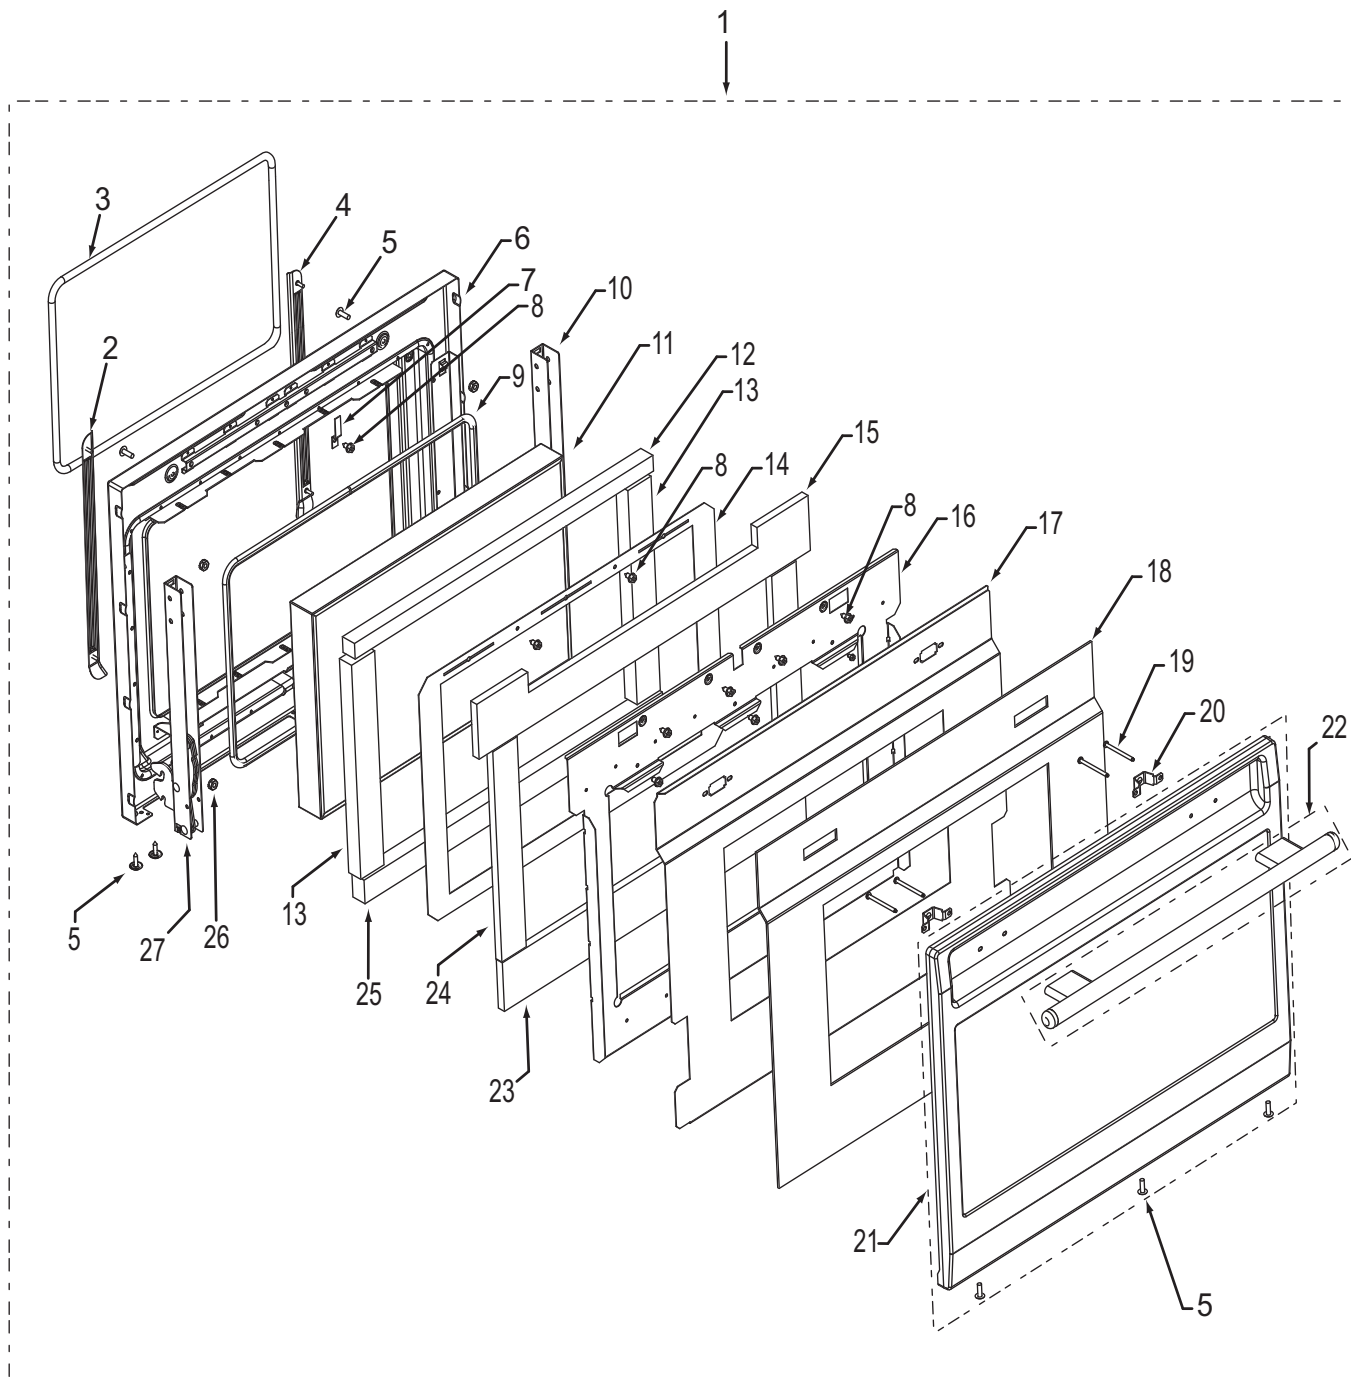

**30" Oven Door Parts List
Single and Double Oven**

<u>Ref #</u>	<u>Part #</u>	<u>Description</u>
1		*Special order, Call Factory Parts Department
2	800523	Left Door Rack Guide, 30", assy
3	803324	Gasket, Door, 30"
4	800522	Right Door Rack Guide, 30"
5	803379	Screw, 8-18x1/2"
6	811010	Weldment, Liner, Door 30"
7	801102	Striker Plate, Door Latch
8	801542	Screw, 8-18x3/8"
9	800318	Gasket, Rope, Glass Pack, 30"
10	809115	Hydraulic Oven Door Hinge
11	809553	Triple Pane Oven Glass Pack, 30"
12	806610	Insulation, Door, Inner Top
13	806595	Insulation, Door, Inner, Sides, 30"
14	800319	Shield, Heat, Inner, Door, 30"
15	810794	Insulation, Door, Center, Top, 30"
16	820116	Heat Deflector, Center, 30"
17	800315	Shield, Heat, Door, 30"
18	806596	Insulation, Door, Outer, 30"
19	801540	Screw, 10-24x1/2"
20	800314	Bracket, Door, Outer, Mounting
21	802940	Door Skin, Outer w/window, 30" F/S
	803227	Door Skin, Outer w/window, 30" U/S
	803232	Door Skin, Outer w/window, 30" F/S, No Logo
	803235	Door Skin, Outer w/window, 30" U/S, No Logo
	803230	Door Skin, Outer w/window, 30" U/B
	803236	Door Skin, Outer w/window, 30" U/B, No Logo
	803231	Door Skin, Outer w/window, 30" U/P
	803237	Door Skin, Outer w/window, 30" U/P, No Logo
22	801204	Handle, Oven Door, Assy., 30", Sst
	801599	Handle, Oven Door, Assy., 30", Plt
	801600	Handle, Oven Door, Assy., 30", Blk
23	806606	Insulation, Door, Center, Back, 30"
24	806605	Insulation, Door, Center, Side, 30"
25	806615	Insulation, Door, Inner Top
26	800418	Nut, 8-32 Hex Nut W/Lock Washer
27	800689	Hinge, Wall Oven, 30"

**36" Oven Door Parts List
Single Oven**

<u>Ref #</u>	<u>Part #</u>	<u>Description</u>
1		*Special order, Call Factory Parts Department
2	801816	Left Door Rack Guide, 36", assy
3	803325	Gasket, Door, 36"
4	801815	Right Door Rack Guide, 36"
5	803379	Screw, 8-18x1/2"
6	801444	Weldment, Liner, Door 36"
7	801102	Striker Plate, Door Latch
8	801542	Screw, 8-18x3/8"
9	801764	Gasket, Rope, Glass Pack, 36"
10	809115	Hydraulic Oven Door Hinge
11	801448	Triple Pane Oven Glass Pack, 36"
12	806610	Insulation, Door, Inner Top
13	806617	Insulation, Door, Inner, Sides, 36"
14	801765	Shield, Heat, Inner, Door, 36"
15	810794	Insulation, Door, Center, Top
16	801766	Heat Deflector, Center, 36"
17	803378	Shield, Heat, Door, 36"
18	801577	Insulation, Door, Outer, 36"
19	801540	Screw, 10-24x2-1/4"
20	800314	Bracket, Door, Outer, Mounting
21	803245	Door Skin, Otr w/window, 36" U/S
	803246	Door Skin, Otr w/window, 36" U/B
	803247	Door Skin, Otr w/window, 36" U/P
22	801206	Handle, Oven Door, Assy., 36", Sst
	801893	Handle, Oven Door, Assy., 36", Plt
	801892	Handle, Oven Door, Assy., 36", Blk
23	806606	Insulation, Door, Center, Back, 36"
24	806623	Insulation, Door, Center, Side, 36"
25	806615	Insulation, Door, Inner Btm
26	800418	Nut, 8-32 Hex Nut W/Lock Washer
27	803335	Hinge, Wall Oven, 36"

Oven Door Exploded View
Single and Double Oven