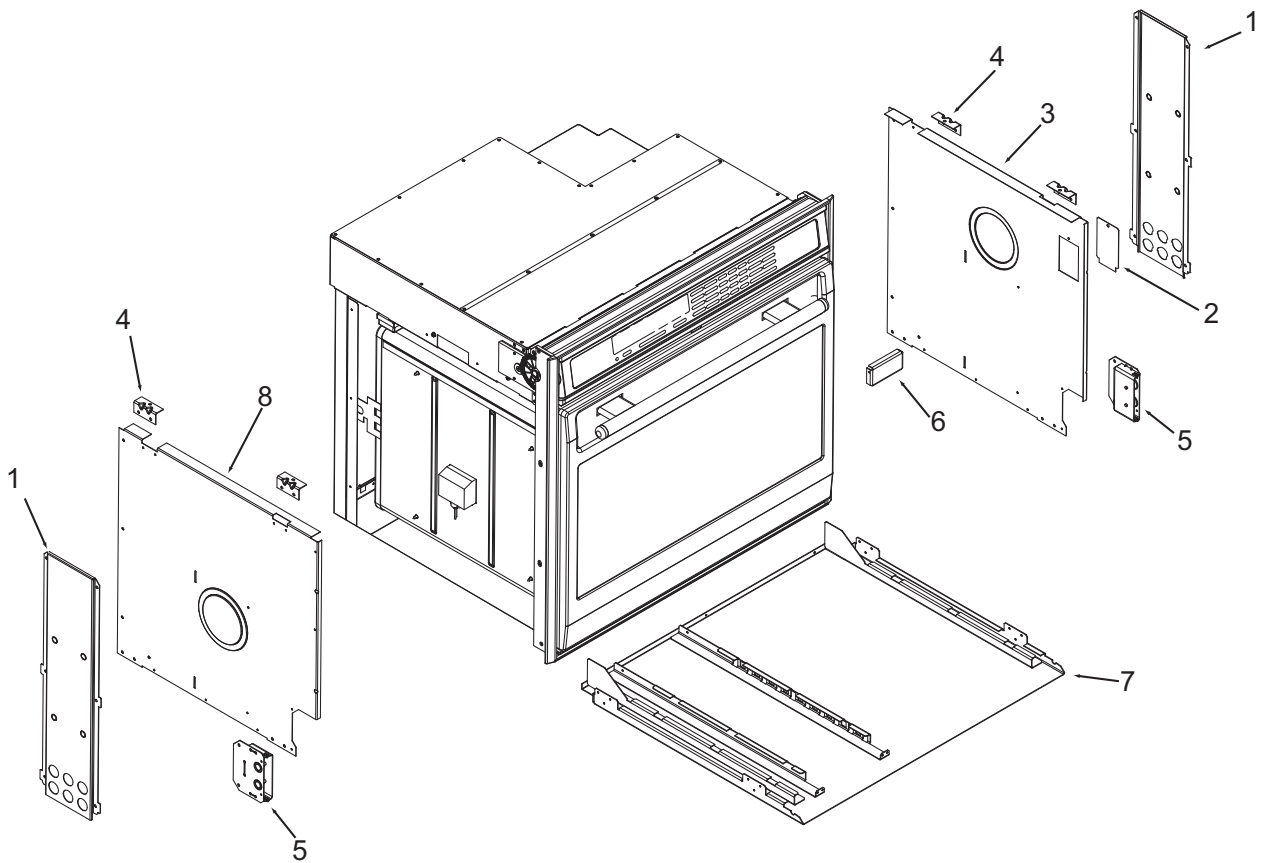

**30" Side and Base View Parts List
Single and Double Oven**

<u>Ref #</u>	<u>Part #</u>	<u>Description</u>
1	820125	Channel, Upper Venting
2	800890	Cover, Temperature Probe
3	801721	Enclosure, Rt Side 30"
4	801475	Bracket, Hold Down
5	800926	Hinge, Pocket
6	800364	Stiffener, U-Wrap
7	808422	Base, Assembly Single
	804541	Base, Assembly, Double
8	801720	Enclosure, Left Side, 30"

**36" Side and Base View Parts List
Single Oven**

<u>Ref #</u>	<u>Part #</u>	<u>Description</u>
1	801335	Channel, Upper Venting
2	800890	Cover, Temperature Probe
3	801724	Enclosure, Rt Side
4	801475	Bracket, Hold Down
5	800926	Hinge, Pocket
6	800364	Stiffener, U-Wrap
7	804553	Base, Assembly, 36"
8	801723	Enclosure, Left Side,

**Oven Side and Base Exploded View
Single and Double Oven**