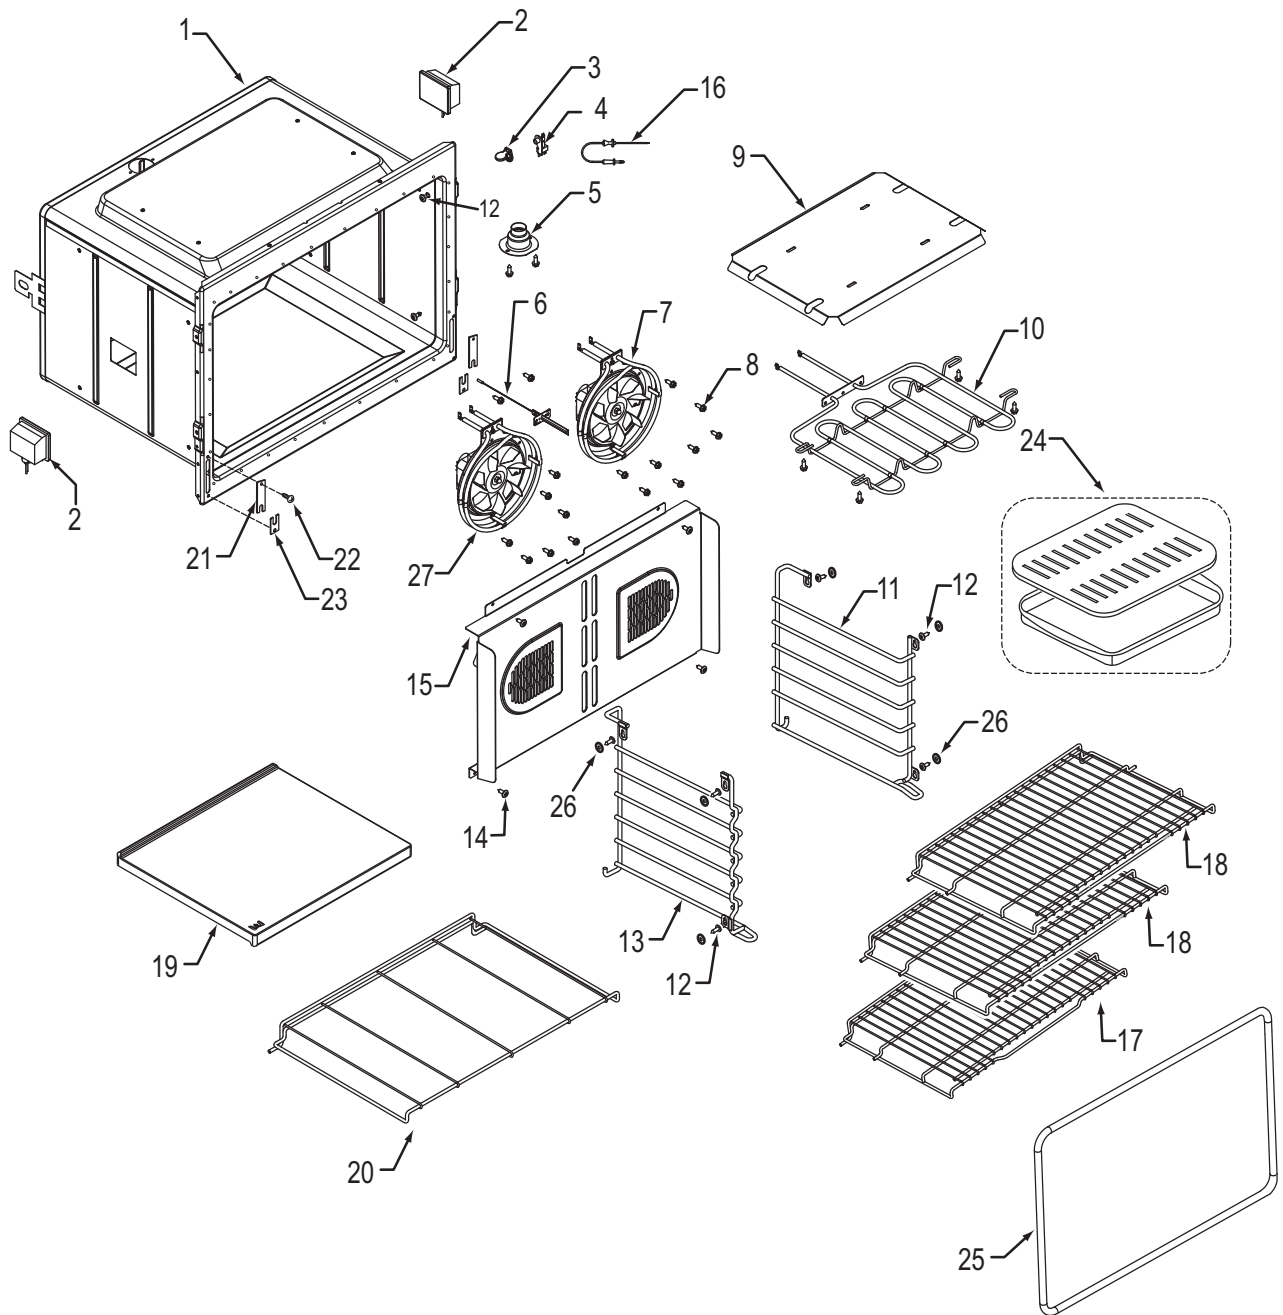

**30" Oven Cavity Parts List
Single and Double Oven**

<u>Ref #</u>	<u>Part #</u>	<u>Description</u>
1	N/A	Cavity, Oven (Contact Factory)
2	808636	Light, Oven
3	808638	Cover, Probe Switch
4	808639	Switch, Probe
5	808640	Catalyst, Smoke
6	809982	Sensor, Temperature
7	809820	Fan, Convection Assy., Cw
8	801544	Screw, 8-32x1/2"
9	808642	Pan, Broil Element
10	808643	Element, Broil, 30"
11	808648	Guide, Rack, Right
12	811453	Screw, Shoulder, 8-18
13	808647	Guide, Rack, Left
14	802704	Screw, 8-32x1/2 Lo Profile
15	808650	Convection Baffle Assembly, 30"
16	808652	Probe, Temperature
17	808653	Rack, Oven 30"
18	808654	Rack, Oven Flat 30"
19	808656	Stone, Pizza
20	808657	Rack, Pizza Stone, 30"
21	803373	Clip, Retainer Hinge
22	802929	Screw 6-20X5/8 PH TRS HD T-AB, Black
23	803323	Cover, Plate
24	804712	Accessory Pkg Broiler Pan Set
25	808659	Gasket, Cavity, 30"
26	808649	Mica Washer w/o Adhesive
27	809818	Fan, Convection Assy., Ccw

**36" Oven Cavity Parts List
Single Oven**

<u>Ref #</u>	<u>Part #</u>	<u>Description</u>
1	N/A	Cavity, Oven (Contact Factory)
2	808636	Light, Oven
3	808638	Cover, Probe Switch
4	808639	Switch, Probe
5	808640	Catalyst, Smoke
6	809982	Sensor, Temperature
7	809820	Fan, Convection Assy., Cw
8	801544	Screw, 8-32x1/2"
9	808642	Deflector, Pan Broil
10	808643	Element, Broil, 36"
11	806518	Guide, Rack, Right
12	806523	Screw, Shoulder, 8-18
13	806517	Guide, Rack, Left
14	802704	Screw, 8-32x1/2 Lo Profile
15	802900	Convection Baffle Assembly, 36"
16	808652	Probe, Temperature
17	802989	Rack, Oven 36"
18	803063	Rack, Oven Flat 36"
19	808656	Stone, Pizza
20	800736	Rack, Pizza Stone, 36"
21	803373	Clip, Retainer Hinge
22	802929	Screw 6-20X5/8 PH TRS HD T-AB, Black
23	803323	Cover, Plate
24	804712	Accessory Pkg Broiler Pan Set
25	806928	Gasket, Cavity, 36"
26	808649	Mica Washer w/o Adhesive
27	809818	Fan, Convection Assy., Ccw

Not Shown

808637	Light Bulb
808655	Pizza Peel
808651	Hard Fiber Flat Washer

**Oven Cavity Exploded View
Single and Double Oven**