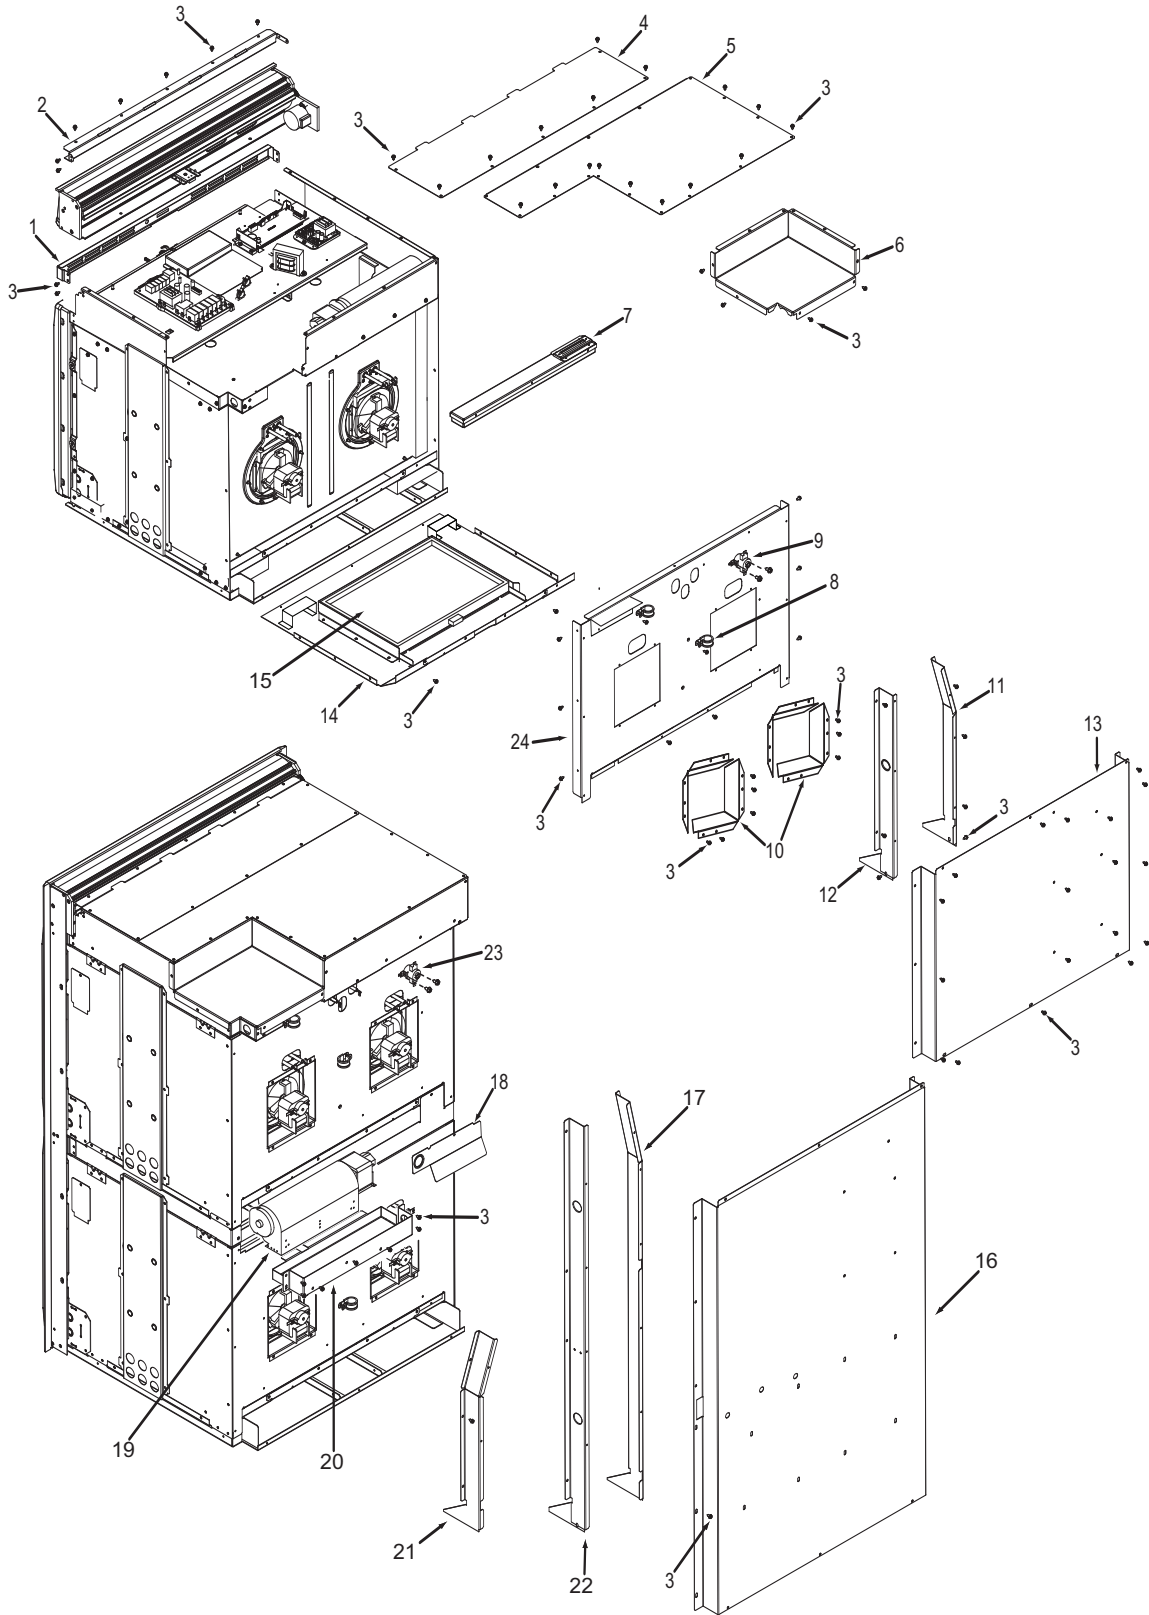

**Not Shown**

803503	Plate, Vent Middle
806761	Wire Harness, Double Main
806762	Wire Harness, Single Main

**36" Back View Parts List  
Single Oven**

<u>Ref #</u>	<u>Part #</u>	<u>Description</u>
1	801536	Face Plate, Venting, Upper, 36"
2	801582	Stiffener, Top Module, 36"
3	801542	Screw, 8-18x3/8"
4	801478	Panel, Top Module, Front, 36"
5	801331	Cover, Large, 36"
6	801803	Cover, Small, Top Module, 36"
7	808660	Catalyst, Sub Assembly
8	808607	Strain Relief, Metal, 36"
9	804554	Switch, Thermostat, 36" Single
10	808607	Convection Fan Shrd, Wall Oven
11	803334	Channel, Exhaust, 36"
12	803327	Channel, Cooling, 36"
13	801506	Panel, Cover, Back, 36"
14	802700*	Bake, Pan Sub Assembly, 36"
15	800360*	Element, Bake, 36"

\* See Bake Pan Assembly exploded view page 14.

**Oven Back Exploded View  
Single and Double Oven**

**30" Side and Base View Parts List  
Single and Double Oven**

<u>Ref #</u>	<u>Part #</u>	<u>Description</u>
1	820125	Channel, Upper Venting
2	800890	Cover, Temperature Probe
3	801721	Enclosure, Rt Side 30"
4	801475	Bracket, Hold Down
5	800926	Hinge, Pocket
6	800364	Stiffener, U-Wrap
7	808422	Base, Assembly Single
	804541	Base, Assembly, Double
8	801720	Enclosure, Left Side, 30"