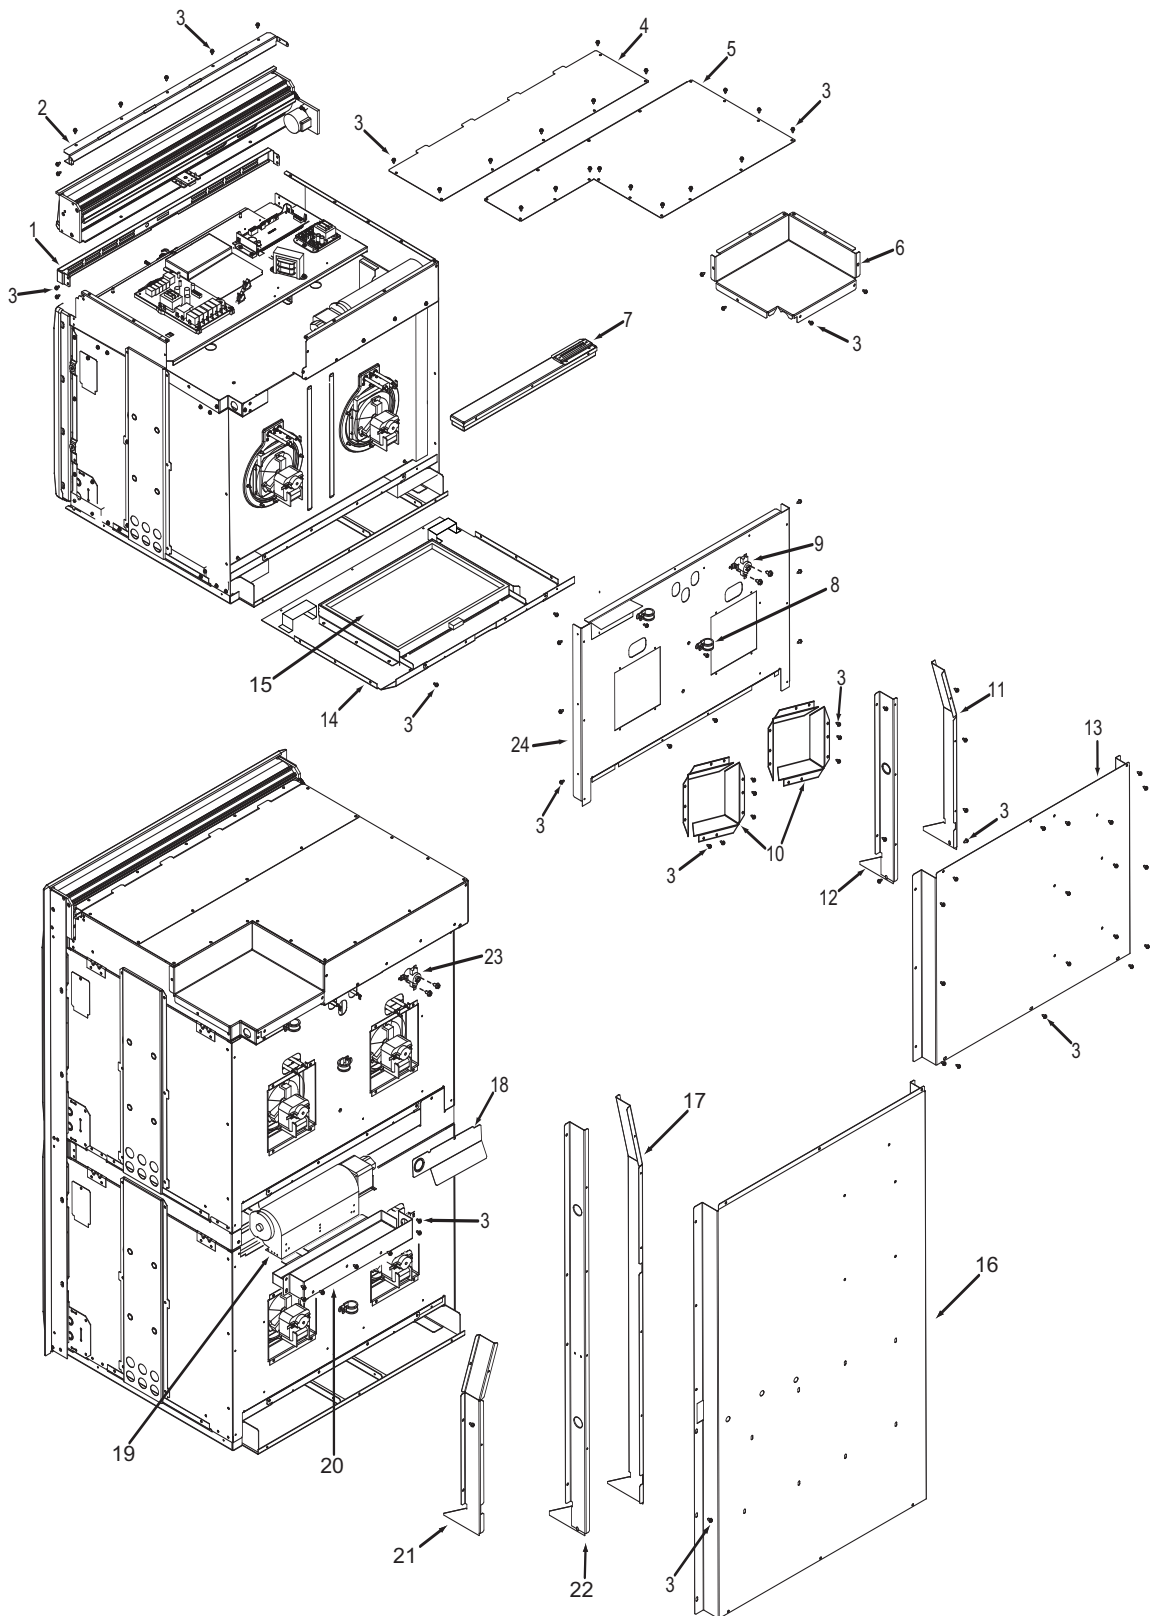

**Not Shown**

803503	Plate, Vent Middle
806761	Wire Harness, Double Main
806762	Wire Harness, Single Main

**36" Back View Parts List  
Single Oven**

<u>Ref #</u>	<u>Part #</u>	<u>Description</u>
1	801536	Face Plate, Venting, Upper, 36"
2	801582	Stiffener, Top Module, 36"
3	801542	Screw, 8-18x3/8"
4	801478	Panel, Top Module, Front, 36"
5	801331	Cover, Large, 36"
6	801803	Cover, Small, Top Module, 36"
7	808660	Catalyst, Sub Assembly
8	808607	Strain Relief, Metal, 36"
9	804554	Switch, Thermostat, 36" Single
10	808607	Convection Fan Shrd, Wall Oven
11	803334	Channel, Exhaust, 36"
12	803327	Channel, Cooling, 36"
13	801506	Panel, Cover, Back, 36"
14	802700*	Bake, Pan Sub Assembly, 36"
15	800360*	Element, Bake, 36"

\* See Bake Pan Assembly exploded view page 14.

**Oven Back Exploded View  
Single and Double Oven**

**30" Side and Base View Parts List  
Single and Double Oven**

<u>Ref #</u>	<u>Part #</u>	<u>Description</u>
1	820125	Channel, Upper Venting
2	800890	Cover, Temperature Probe
3	801721	Enclosure, Rt Side 30"
4	801475	Bracket, Hold Down
5	800926	Hinge, Pocket
6	800364	Stiffener, U-Wrap
7	808422	Base, Assembly Single
	804541	Base, Assembly, Double
8	801720	Enclosure, Left Side, 30"