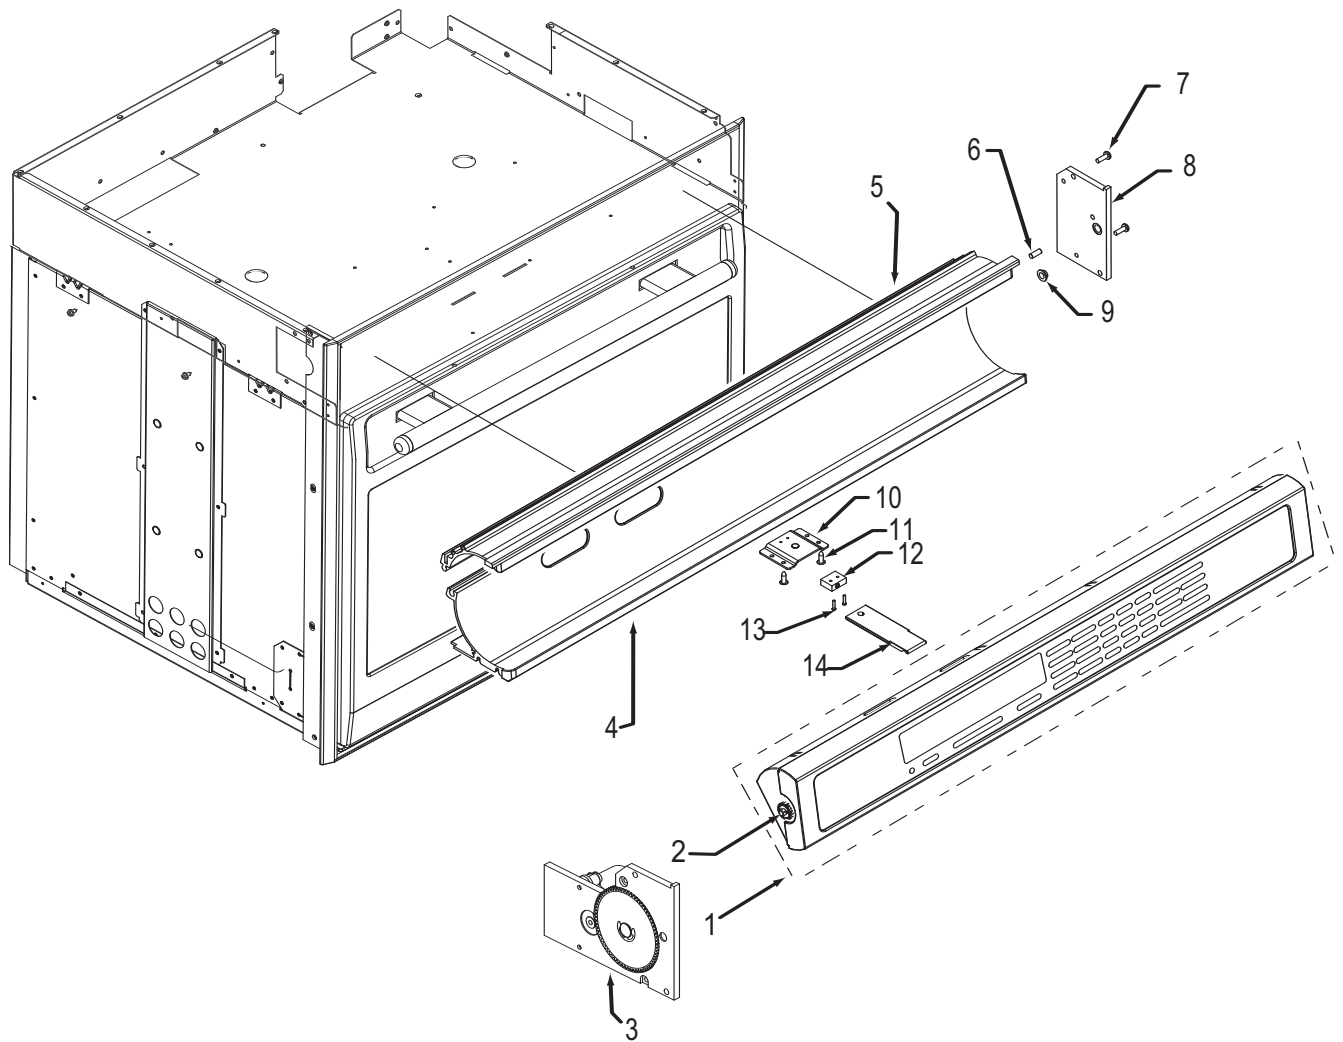

**30" Oven Control Panel Parts List
Single and Double Oven**

Ref #	Part #	Description
1	805081	Control Head, 30, Sngl, Sst
	811231	Control Head, Sngl, SS 30, SVCE (Rohs, Intl Only)
	805104	Control Head, 30, Dbl, Sst
	81????	Control Head, Dbl, SS 30, SVCE (Rohs, Intl Only)
	805106	Control Head, 30, Sngl, Plt
	811232	Control Head, Sngl, Plt 30, SVCE (Rohs, Intl Only)
	805107	Control Head, 30, Dbl, Plt
	811229	Control Head, Dbl, Plt 30, SVCE (Rohs, Intl Only)
	805109	Control Head, 30, Sngl, Blk
	811233	Control Head, Sngl, Blk 30, SVCE (Rohs, Intl Only)
	805110	Control Head, 30, Dbl, Blk
	811230	Control Head, Dbl, Blk 30, SVCE (Rohs, Intl Only)
2	805178	Wall Oven Display Pinion Rpl. Pkg.
3	809725	Motor, Drive Assy., Sst
	809727	Motor, Drive Assy., Plt
	809726	Motor, Drive Assy., Blk
4	801231	C-Channel Bottom, 30", Sst
	801738	C-Channel Bottom, 30", Plt
	801740	C-Channel Bottom, 30", Blk
5	801230	C-Channel Top, 30", Sst
	801737	C-Channel Top, 30", Plt
	801739	C-Channel Top, 30", Blk
6	802964	Pin, Stop, Control Panel
7	801538	Screw, 8-32x1/2"
8	802791	Mtg, Control Panel, Rt SS
	801555	Mtg, Control Panel, Rt Black
	801556	Mtg, Control Panel, Rt Plat.
9	803484	Bearing, Flange, Control Panel
10	801920	Bracket, Switch, Control Panel
11	801549	Screw, 8-18x1/2"
12	809116	Switch, Actuation, Control Panel
13	801677	Screw, 2-56x3/8"
14	800704	Plunger, Control Display

**36" Oven Control Panel Parts List
Single Oven**

Ref #	Part #	Description
1	805105	Control Head, 36, Sngl, Sst
	811234	Control Head, Sngl, Sst 36, SVCE (Rohs, Intl Only)
	805108	Control Head, 36, Sngl, Plt
	811235	Control Head, Sngl, Plt 36, SVCE (Rohs, Intl Only)
	805111	Control Head, 36, Sngl, Blk
	811236	Control Head, Sngl, Blk 36, SVCE (Rohs, Intl Only)
2	805178	Wall Oven Display Pinion Rpl. Pkg.
3	809725	Motor, Drive Assy., Sst
	809727	Motor, Drive Assy., Plt
	809726	Motor, Drive Assy., Blk
4	801525	C-Channel Bottom, 36", Sst
	801742	C-Channel Bottom, 36", Plt
	801744	C-Channel Bottom, 36", Blk
5	801526	C-Channel Top, 36", Sst
	801741	C-Channel Top, 36", Plt
	801743	C-Channel Top, 36", Blk
6	802964	Pin, Stop, Control Panel
7	801538	Screw, 8-32x1/2"
8	802791	Mtg, Control Panel, Rt SS
	801555	Mtg, Control Panel, Rt Black
	801556	Mtg, Control Panel, Rt Plat.
9	803484	Bearing, Flange, Control Panel
10	801920	Bracket, Switch, Control Panel
11	801549	Screw, 8-18x1/2"
12	809116	Switch, Actuation, Control Panel
13	801677	Screw, 2-56x3/8"
14	800704	Plunger, Stainless Steel

Not Shown

803319 Spring, Ribbon Cable, Short
803357 Mount, Cable-Tie, Adhesive

Oven Control Panel Exploded View
Single and Double Oven