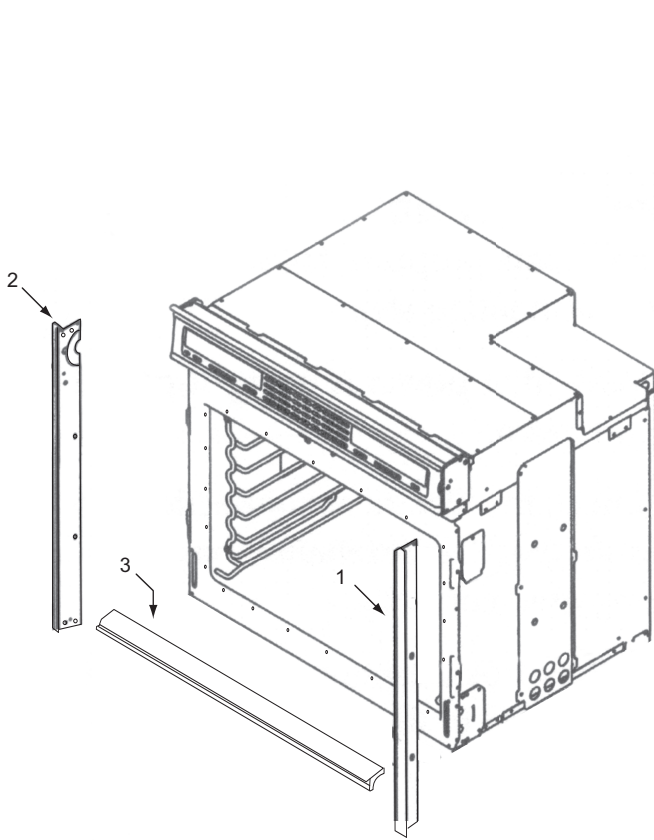

Trim Exploded View

Model #	Ref#	Part #	Description
SO30F/S	1	800706	Extrusion, Side, Right
	2	800707	Extrusion, Side, Left
	3	805115	Extrusion, Bottom
SO36U/S	1	800939	Extrusion, Side, Right
	2	800938	Extrusion, Side, Left
	3	802731	Extrusion, Bottom
SO30U/B	1	800525	Extrusion, Side, Right
	2	800524	Extrusion, Side, Left
	3	805175	Extrusion, Bottom
SO36U/B	1	802740	Extrusion, Side, Right
	2	802739	Extrusion, Side, Left
	3	802743	Extrusion, Bottom

Not Shown

808629 Washer, .25 x .625, Fiber

Model #	Ref#	Part #	Description	
DO30F/S	1	800389	Extrusion, Side, Right	
	2	800390	Extrusion, Side, Left	
	3	803720	Extrusion, Middle	
	4	805115	Extrusion, Bottom	
DO30U/S	1	800389	Extrusion, Side, Right	
	2	800390	Extrusion, Side, Left	
	2	803966	Extrusion, Side, Left	
	4	805115	Extrusion, Bottom	
SO30U/P	1	800518	Extrusion, Side, Right	
	2	800519	Extrusion, Side, Left	
	4	805174	Extrusion, Bottom	
	SO36U/P	1	802742	Extrusion, Side, Right
2		802741	Extrusion, Side, Left	
4		802744	Extrusion, Bottom	
DO30U/P		1	805186	Extrusion, Side, Right
	2	805185	Extrusion, Side, Left	
	3	805184	Extrusion, Middle	
	4	805174	Extrusion, Bottom	
DO30U/B	1	805183	Extrusion, Side, Right	
	2	805182	Extrusion, Side, Left	
	3	805181	Extrusion, Middle	
	3	805175	Extrusion, Bottom