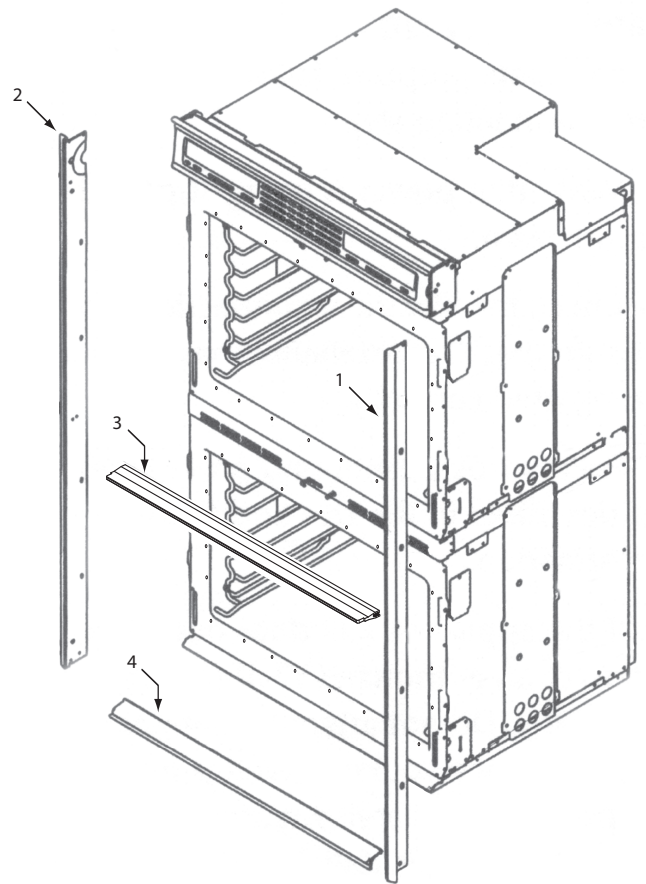

Trim Exploded View

<u>Model #</u>	<u>Ref#</u>	<u>Part #</u>	<u>Description</u>
SO30F/S	1	800706	Extrusion, Side, Right
	2	800707	Extrusion, Side, Left
	3	805115	Extrusion, Bottom
SO36U/S	1	800939	Extrusion, Side, Right
	2	800938	Extrusion, Side, Left
	3	802731	Extrusion, Bottom
SO30U/B	1	800525	Extrusion, Side, Right
	2	800524	Extrusion, Side, Left
	3	805175	Extrusion, Bottom
SO36U/B	1	802740	Extrusion, Side, Right
	2	802739	Extrusion, Side, Left
	3	802743	Extrusion, Bottom

Not Shown

808629 Washer, .25 x .625, Fiber

<u>Model #</u>	<u>Ref#</u>	<u>Part #</u>	<u>Description</u>
DO30F/S	1	800389	Extrusion, Side, Right
	2	800390	Extrusion, Side, Left
	3	803720	Extrusion, Middle,
	4	805115	Extrusion, Bottom
DO30U/S	1	800389	Extrusion, Side, Right
	2	800390	Extrusion, Side, Left
	2	803966	Extrusion, Side, Left
	4	805115	Extrusion, Bottom
SO30U/P	1	800518	Extrusion, Side, Right
	2	800519	Extrusion, Side, Left
	4	805174	Extrusion, Bottom
SO36U/P	1	802742	Extrusion, Side, Right
	2	802741	Extrusion, Side, Left
	4	802744	Extrusion, Bottom
DO30U/P	1	805186	Extrusion, Side, Right
	2	805185	Extrusion, Side, Left
	3	805184	Extrusion, Middle
	4	805174	Extrusion, Bottom
DO30U/B	1	805183	Extrusion, Side, Right
	2	805182	Extrusion, Side, Left
	3	805181	Extrusion, Middle
	3	805175	Extrusion, Bottom