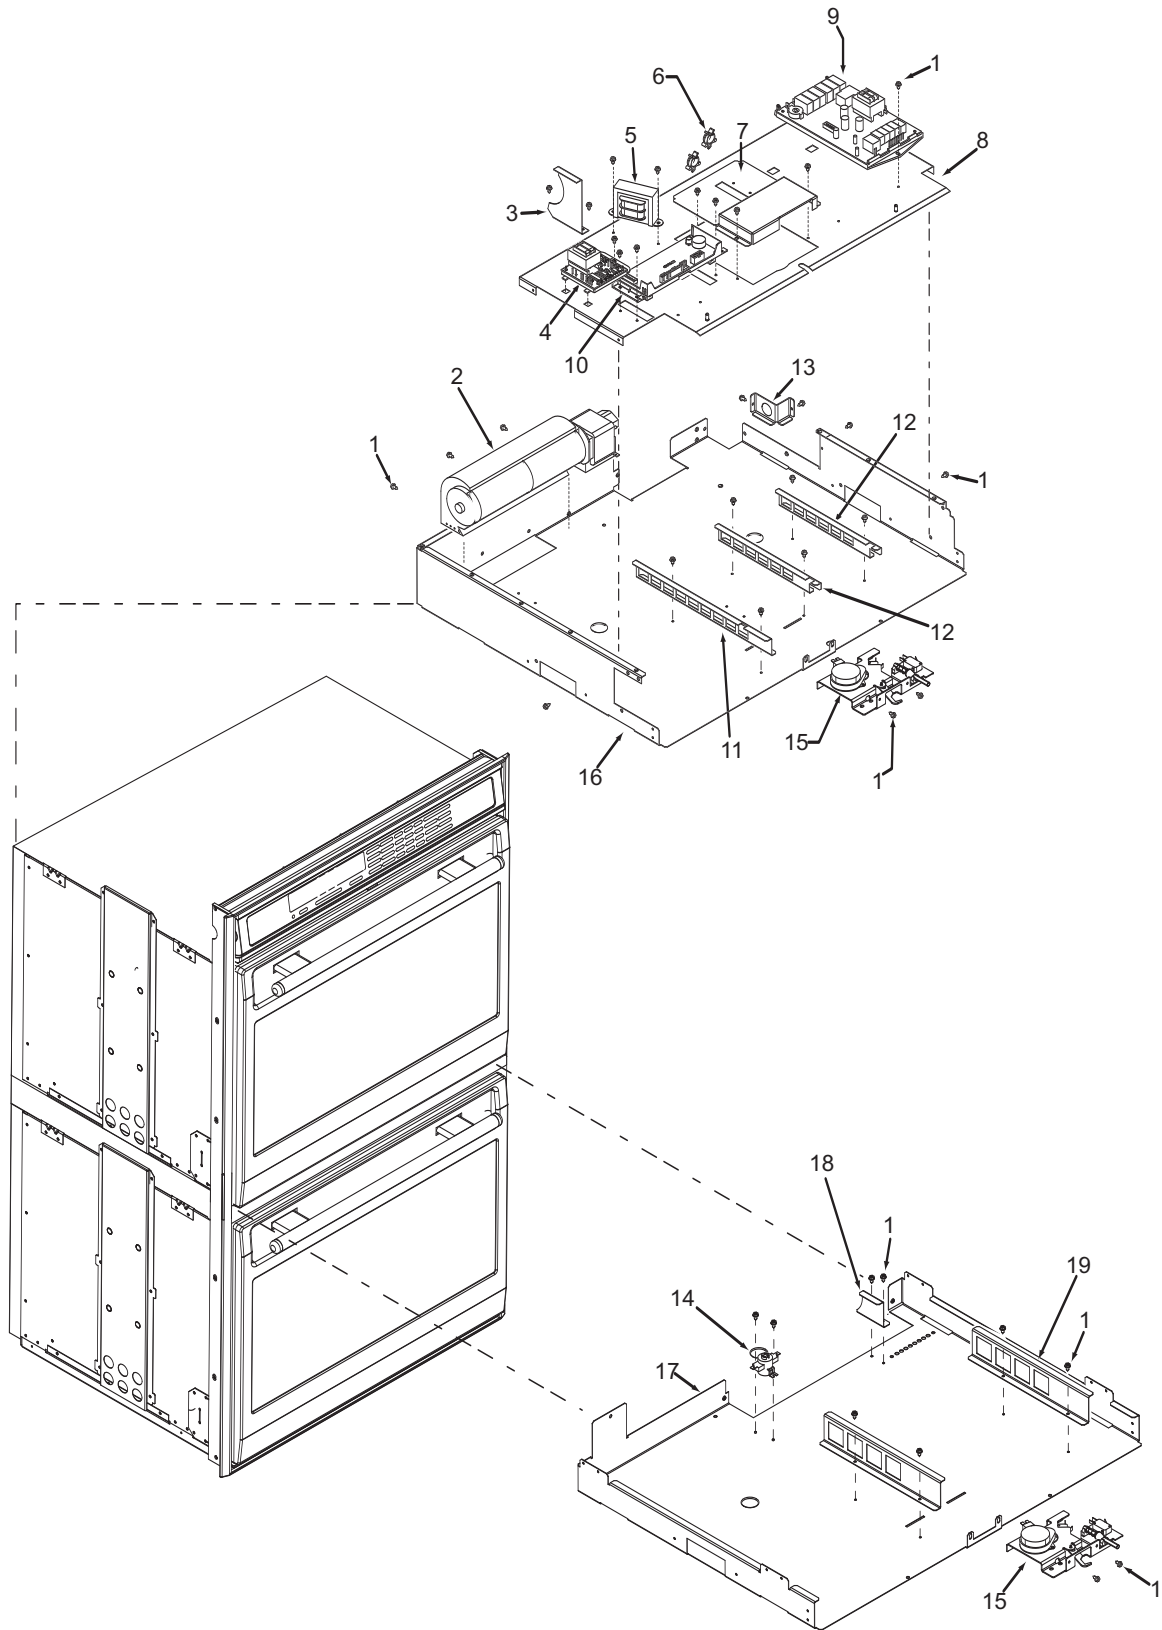

**30" Oven Modules Parts List
Single and Double Oven**

<u>Ref #</u>	<u>Part #</u>	<u>Description</u>
1	801542	Screw, 8-18x3/8"
2	800381	Fan, Cooling, Upper
3	808579	Bracket, Air Diverter Top
4	801363	Control Board, Stepper Motor
5	800950	Transformer, Light
6	801912	Strain Relief, Plastic
7	800385	Cover, Latch
8	803356	Plate, Mounting Hardware
9	807053	Board, Relay"
10	807046	Controller, Oven, Single, 30"
	807045	Controller, Oven, Double, 30"
11	808583	Bracket-Z, Latch, Top Oven
12	808586	Bracket, Support, Top Module
13	808581	Bracket, Cord, Power
14	804537	Switch, Thermostat, Lower (PTS #16064458)
	811669	Switch, Auto Thermostat, Lower (SWS #16064458)
15	800263	Latch, Motorized
16	807542	Pan, Module, 30"
17	800386	Pan, Middle, DO
18	808588	Bracket, Air Diverter, DO
19	820129	Bracket-Z, Latch, Bottom Oven, DO

**36" Oven Modules Parts List
Single Oven**

<u>Ref #</u>	<u>Part #</u>	<u>Description</u>
1	801542	Screw, 8-18x3/8"
2	800381	Fan, Cooling, Upper
3	801224	Bracket, Air Diverter Top
4	801363	Control Board, Stepper Motor
5	800950	Transformer, Light
6	801912	Strain Relief, Plastic
7	800385	Cover, Latch
8	803356	Plate, Mounting Hardware
9	807053	Board, Relay
10	807047	Oven controller, Single 36"
11	820130	Bracket-Z, Latch
12	808586	Bracket, Support, Top Module
13	808581	Bracket, Cord, Power
14	804554	Switch, Thermostat, 36"
15	800263	Latch, Motorized
16	807543	Pan, Module, 36"

Not Shown

809449	Cable, Relay to Controller, 28"
809450	Cable, Relay to Controller, 21"
801714	Power Cord Conduit, Single
812348	Power Cord Conduit, Double

Oven Modules Exploded View
Single and Double Oven