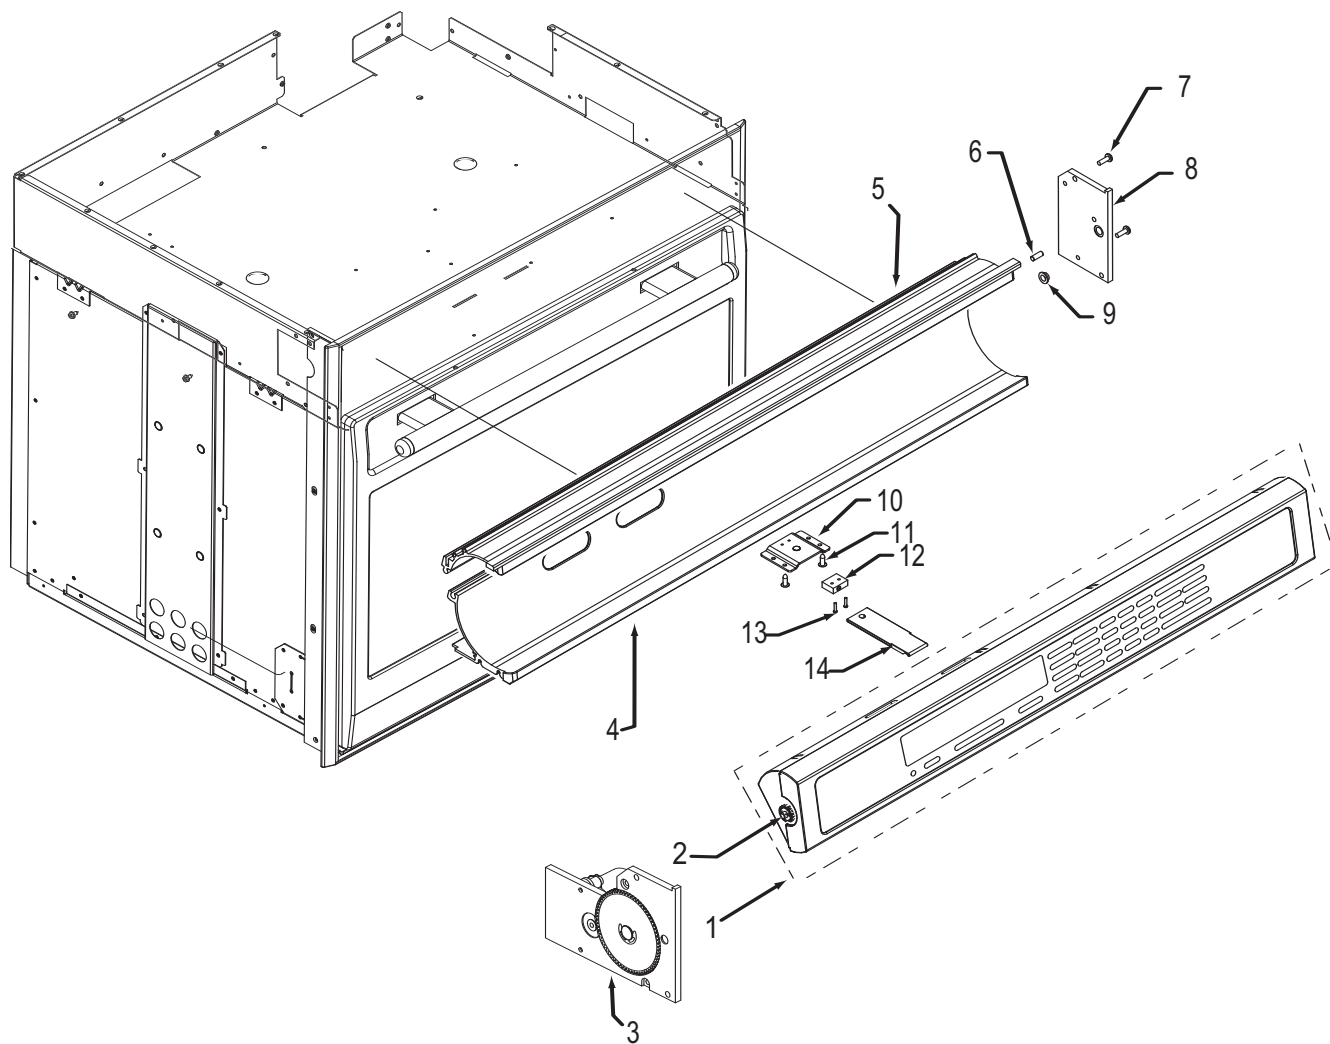

**30" Oven Control Panel Parts List
Single and Double Oven**

<u>Ref #</u>	<u>Part #</u>	<u>Description</u>
1	805081	Control Head, 30, Sngl, Sst
	811231	Control Head, Sngl, SS 30, SVCE (Rohs, Intl Only)
	805104	Control Head, 30, Dbl, Sst
	81????	Control Head, Dbl, SS 30, SVCE (Rohs, Intl Only)
	805106	Control Head, 30, Sngl, Plt
	811232	Control Head, Sngl, Plt 30, SVCE (Rohs, Intl Only)
	805107	Control Head, 30, Dbl, Plt
	811229	Control Head, Dbl, Plt 30, SVCE (Rohs, Intl Only)
	805109	Control Head, 30, Sngl, Blk
	811233	Control Head, Sngl, Blk 30, SVCE (Rohs, Intl Only)
	805110	Control Head, 30, Dbl, Blk
	811230	Control Head, Dbl, Blk 30, SVCE (Rohs, Intl Only)
2	805178	Wall Oven Display Pinion Rpl. Pkg.
3	809725	Motor, Drive Assy., Sst
	809727	Motor, Drive Assy., Plt
	809726	Motor, Drive Assy., Blk
4	801231	C-Channel Bottom, 30", Sst
	801738	C-Channel Bottom, 30", Plt
	801740	C-Channel Bottom, 30", Blk
5	801230	C-Channel Top, 30", Sst
	801737	C-Channel Top, 30", Plt
	801739	C-Channel Top, 30", Blk
6	802964	Pin, Stop, Control Panel
7	801538	Screw, 8-32x1/2"
8	802791	Mtg, Control Panel, Rt SS
	801555	Mtg, Control Panel, Rt Black
	801556	Mtg, Control Panel, Rt Plat.
9	803484	Bearing, Flange, Control Panel
10	801920	Bracket, Switch, Control Panel
11	801549	Screw, 8-18x1/2"
12	809116	Switch, Actuation, Control Panel
13	801677	Screw, 2-56x3/8"
14	800704	Plunger, Control Display

**36" Oven Control Panel Parts List
Single Oven**

<u>Ref #</u>	<u>Part #</u>	<u>Description</u>
1	805105	Control Head, 36, Sngl, Sst
	811234	Control Head, Sngl, Sst 36, SVCE (Rohs, Intl Only)
	805108	Control Head, 36, Sngl, Plt
	811235	Control Head, Sngl, Plt 36, SVCE (Rohs, Intl Only)
	805111	Control Head, 36, Sngl, Blk
	811236	Control Head, Sngl, Blk 36, SVCE (Rohs, Intl Only)
2	805178	Wall Oven Display Pinion Rpl. Pkg.
3	809725	Motor, Drive Assy., Sst
	809727	Motor, Drive Assy., Plt
	809726	Motor, Drive Assy., Blk
4	801525	C-Channel Bottom, 36", Sst
	801742	C-Channel Bottom, 36", Plt
	801744	C-Channel Bottom, 36", Blk
5	801526	C-Channel Top, 36", Sst
	801741	C-Channel Top, 36", Plt
	801743	C-Channel Top, 36", Blk
6	802964	Pin, Stop, Control Panel
7	801538	Screw, 8-32x1/2"
8	802791	Mtg, Control Panel, Rt SS
	801555	Mtg, Control Panel, Rt Black
	801556	Mtg, Control Panel, Rt Plat.
9	803484	Bearing, Flange, Control Panel
10	801920	Bracket, Switch, Control Panel
11	801549	Screw, 8-18x1/2"
12	809116	Switch, Actuation, Control Panel
13	801677	Screw, 2-56x3/8"
14	800704	Plunger, Stainless Steel

Not Shown

803319 Spring, Ribbon Cable, Short
803357 Mount, Cable-Tie, Adhesive

**Oven Control Panel Exploded View
Single and Double Oven**