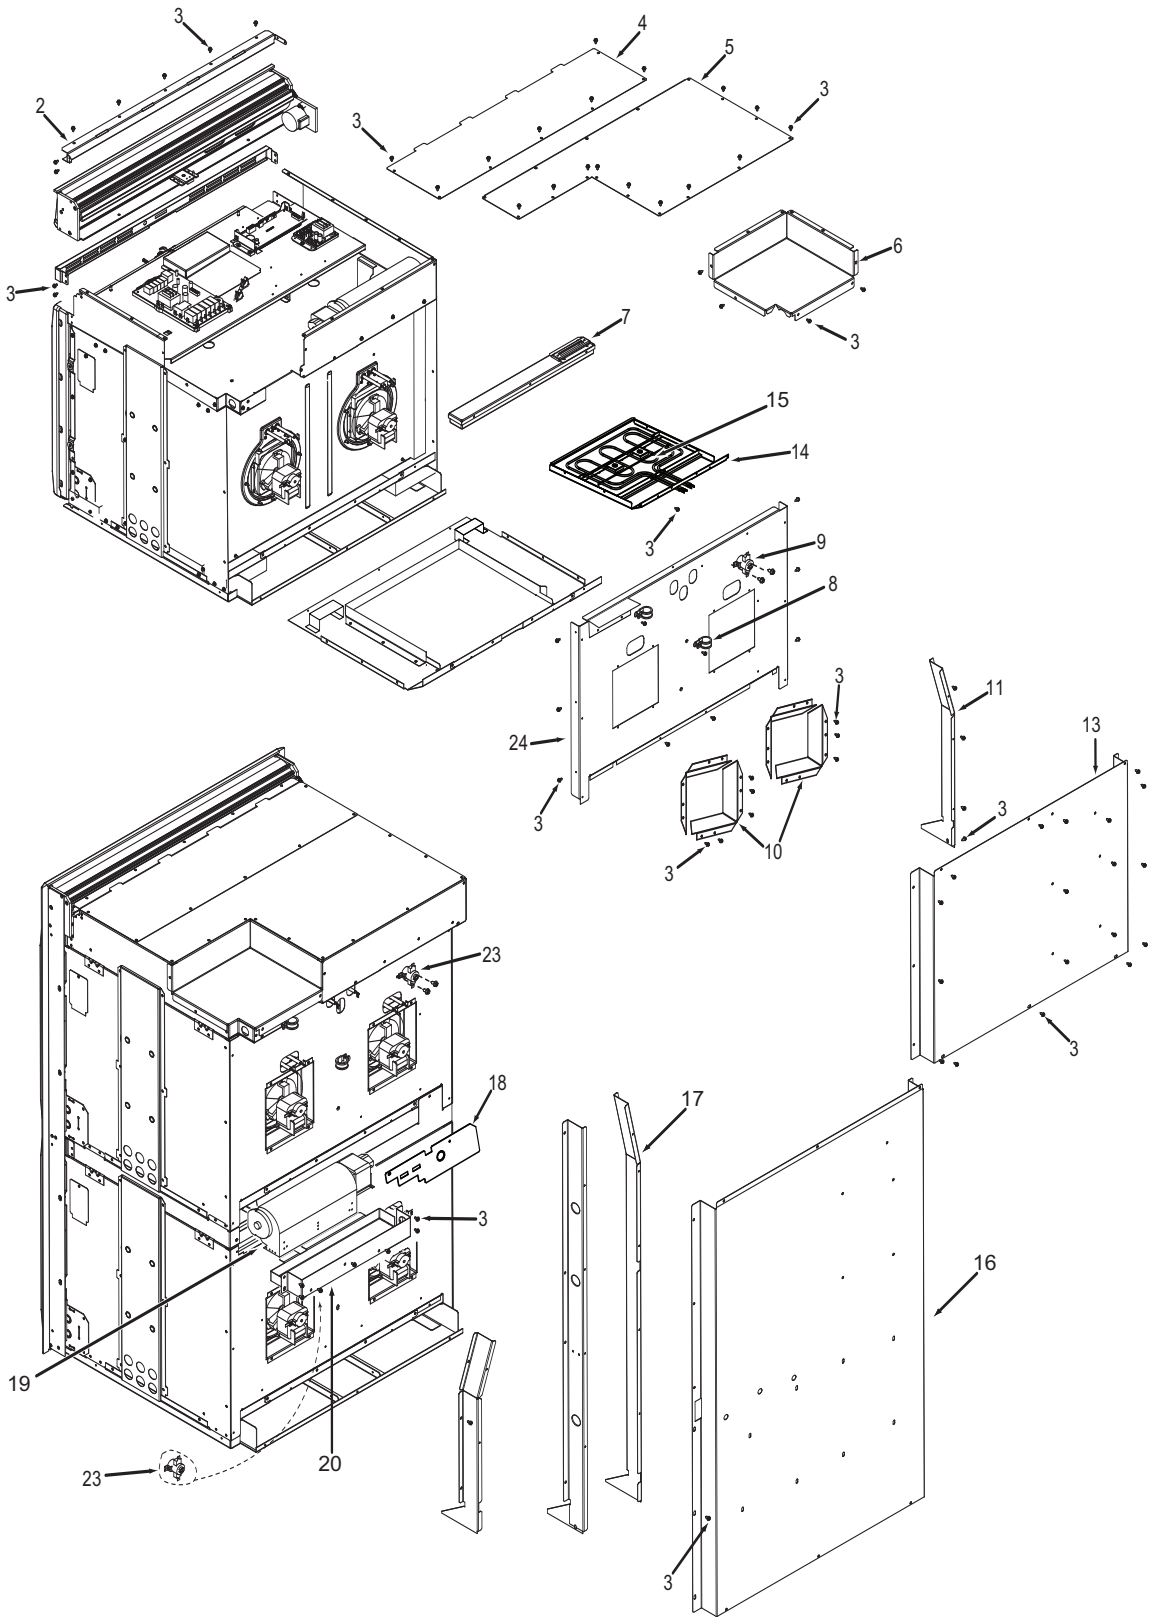

**Oven Door Exploded View
Single and Double Oven**

**30" Back View Parts List
Single and Double Oven**

<u>Ref #</u>	<u>Part #</u>	<u>Description</u>
1	N/A	
2	800382	Stiffener, Top Module
3	801542	Screw, 8-18x3/8"
4	808602	Panel, Upper, Front
5	808603	Cover, Rear, Top Module
6	808604	Cover, Small, Top Module
7	808660	Catalyst, Sub Assembly
8	808607	Strain Relief, Metal
9	811669	Switch, Thermostat
10	808607	Convection Fan Shrd, Wall Oven
11	808609	Channel, Divider, Side Exhaust
12	803074	Channel, Divider, Air, Single
13	808610	Panel, Back, Single Oven
14	808626	Bake, Pan Assembly
15	808605	Element, Bake
16	808617	Panel, Back, Double Oven
17	808614	Channel, Divider Side, Exhaust, Lrg
18	812438	Cover, Back Panel, Small
19	801143	Fan, Cooling, Lower
20	808612	Cover, Fan, Cooling
21	N/A	
23	811669	Switch, Thermostat
24	807974	Panel, Back, Top Insulation

**36" Back View Parts List
Single Oven**

<u>Ref #</u>	<u>Part #</u>	<u>Description</u>
1	801536	Face Plate, Venting, Upper, 36"
2	801582	Stiffener, Top Module, 36"
3	801542	Screw, 8-18x3/8"
4	801478	Panel, Top Module, Front, 36"
5	801331	Cover, Large, 36"
6	801803	Cover, Small, Top Module, 36"
7	808660	Catalyst, Sub Assembly
8	808607	Strain Relief, Metal, 36"
9	804554	Switch, Thermostat, 36" Single
10	808607	Convection Fan Shrd, Wall Oven
11	803334	Channel, Exhaust, 36"
12	803327	Channel, Cooling, 36"
13	801506	Panel, Cover, Back, 36"
14	802700*	Bake, Pan Sub Assembly, 36"
15	800360*	Element, Bake, 36"

Not Shown

803503	Plate, Vent Middle
812458	Wire Harness, Double Main
812459	Wire Harness, Single Main

* See Bake Pan Assembly exploded view page 14.

**Oven Back Exploded View
Single and Double Oven**

**30" Side and Base View Parts List
Single and Double Oven**