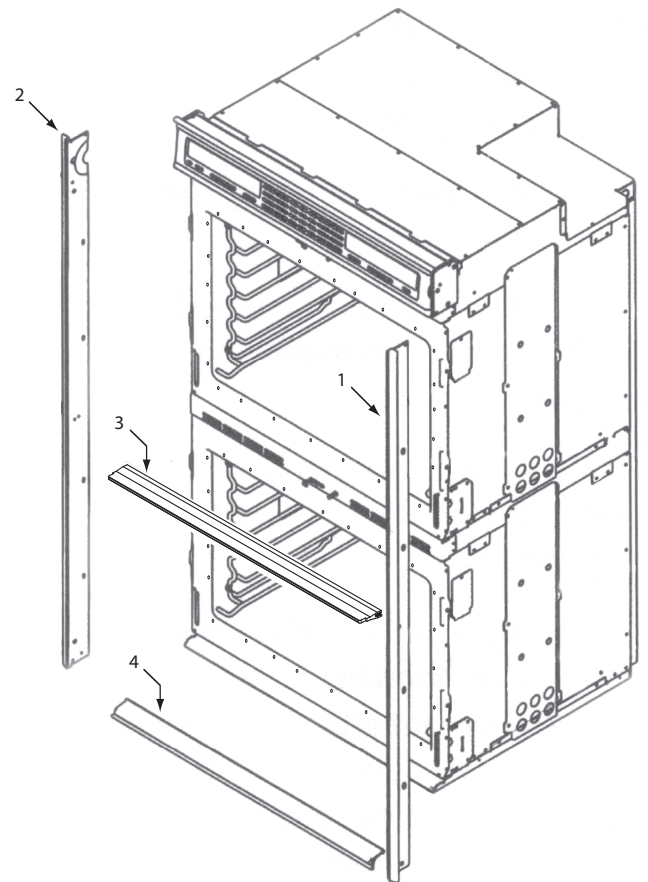

**36" Side and Base View Parts List
Single Oven**

<u>Ref #</u>	<u>Part #</u>	<u>Description</u>
1	801335	Channel, Upper Venting
2	800890	Cover, Temperature Probe
3	801724	Enclosure, Rt Side
4	801475	Bracket, Hold Down
5	800926	Hinge, Pocket
6	800364	Stiffener, U-Wrap
7	804553	Base, Assembly, 36"
8	801723	Enclosure, Left Side,

**Oven Side and Base Exploded View
Single and Double Oven**

**Bake Pan Assembly Exploded View
Single and Double Oven**

**Bake Pan Parts List
Single and Double Oven**

<u>Ref #</u>	<u>Part #</u>	<u>Description</u>
1	808625	Insulation, Bake Pan Back
2	808605	Element, Bake - Mgo 3500
3	808626	Assy, Inner Bake Pan
4	808627	Insulation, Thk-Bake Pan
5	808628	Pan, Bake Element

Trim Exploded View

<u>Model #</u>	<u>Ref#</u>	<u>Part #</u>	<u>Description</u>
SO30F/S	1	800706	Extrusion, Side, Right
	2	800707	Extrusion, Side, Left
	3	805115	Extrusion, Bottom
SO36U/S	1	813876	Extrusion, Side, Right
	2	813875	Extrusion, Side, Left
	3	802731	Extrusion, Bottom
SO30U/B	1	800525	Extrusion, Side, Right
	2	800524	Extrusion, Side, Left
	3	805175	Extrusion, Bottom
SO36U/B	1	813878	Extrusion, Side, Right
	2	813877	Extrusion, Side, Left
	3	802743	Extrusion, Bottom
SO36	4	811218	Bracket, Trim Support